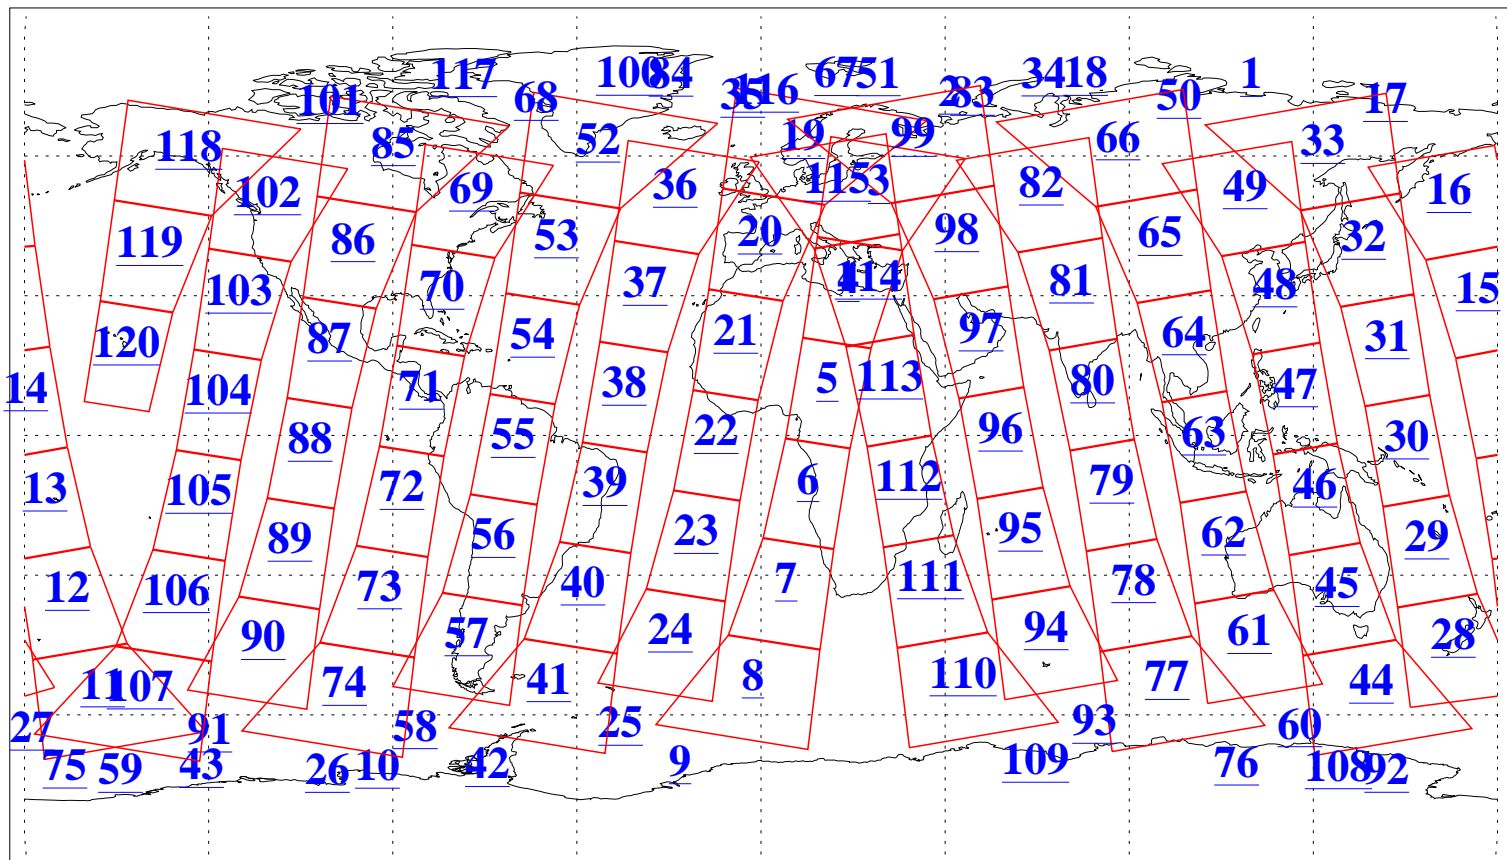

L1B Availability
AMSU Granules: 240
HSB Granules: 0
AIRS Granules: 240

5 May 2005
DoY 125
Aqua Day 1097
Granules: 1 to 120

Granules: 121 to 240

Legend: AMSU Available, HSB Available, AIRS Available

L1B Availability
AMSU Granules: 240
HSB Granules: 0
AIRS Granules: 240

5 May 2005
DoY 125
Aqua Day 1097

Ascending Granules

Descending Granules

Legend: AMSU Available, HSB Available, AIRS Available

L1B Availability
 AMSU Granules: 240
 HSB Granules: 0
 AIRS Granules: 240

5 May 2005
 DoY 125
 Aqua Day 1097

Northern Hemisphere Granules

Southern Hemisphere Granules

Legend: AMSU Available, HSB Available, AIRS Available