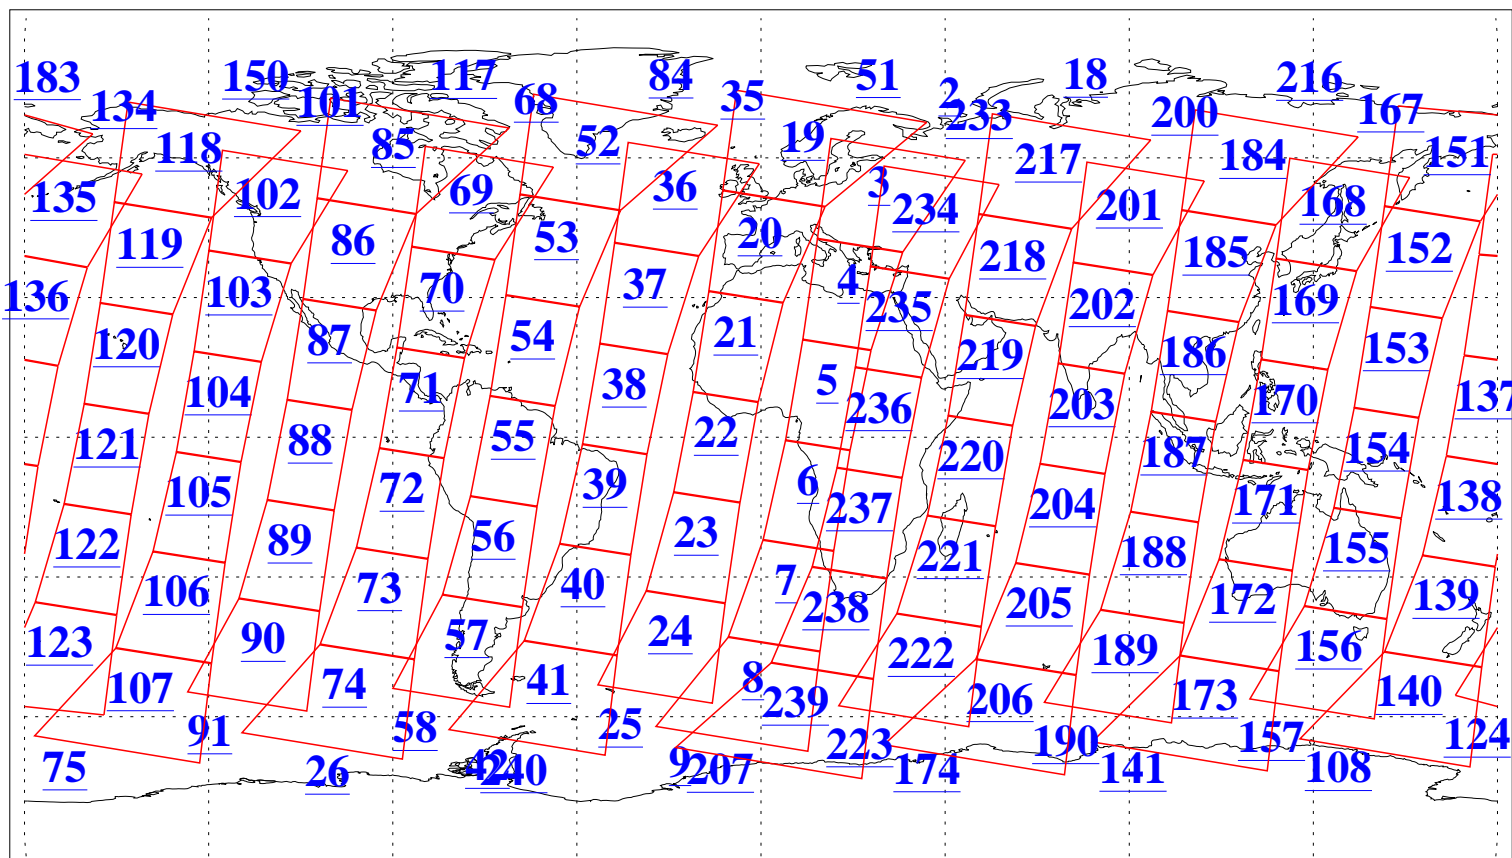

L1B Availability
AMSU Granules: 240
HSB Granules: 0
AIRS Granules: 240

5 May 2005
DoY 125
Aqua Day 1097
Granules: 1 to 120

Granules: 121 to 240

Legend: AMSU Available, HSB Available, AIRS Available

L1B Availability
AMSU Granules: 240
HSB Granules: 0
AIRS Granules: 240

5 May 2005
DoY 125
Aqua Day 1097

Ascending Granules

Descending Granules

Legend: AMSU Available, HSB Available, AIRS Available

L1B Availability
 AMSU Granules: 240
 HSB Granules: 0
 AIRS Granules: 240

5 May 2005
 DoY 125
 Aqua Day 1097

Northern Hemisphere Granules

Southern Hemisphere Granules

Legend: AMSU Available, HSB Available, AIRS Available