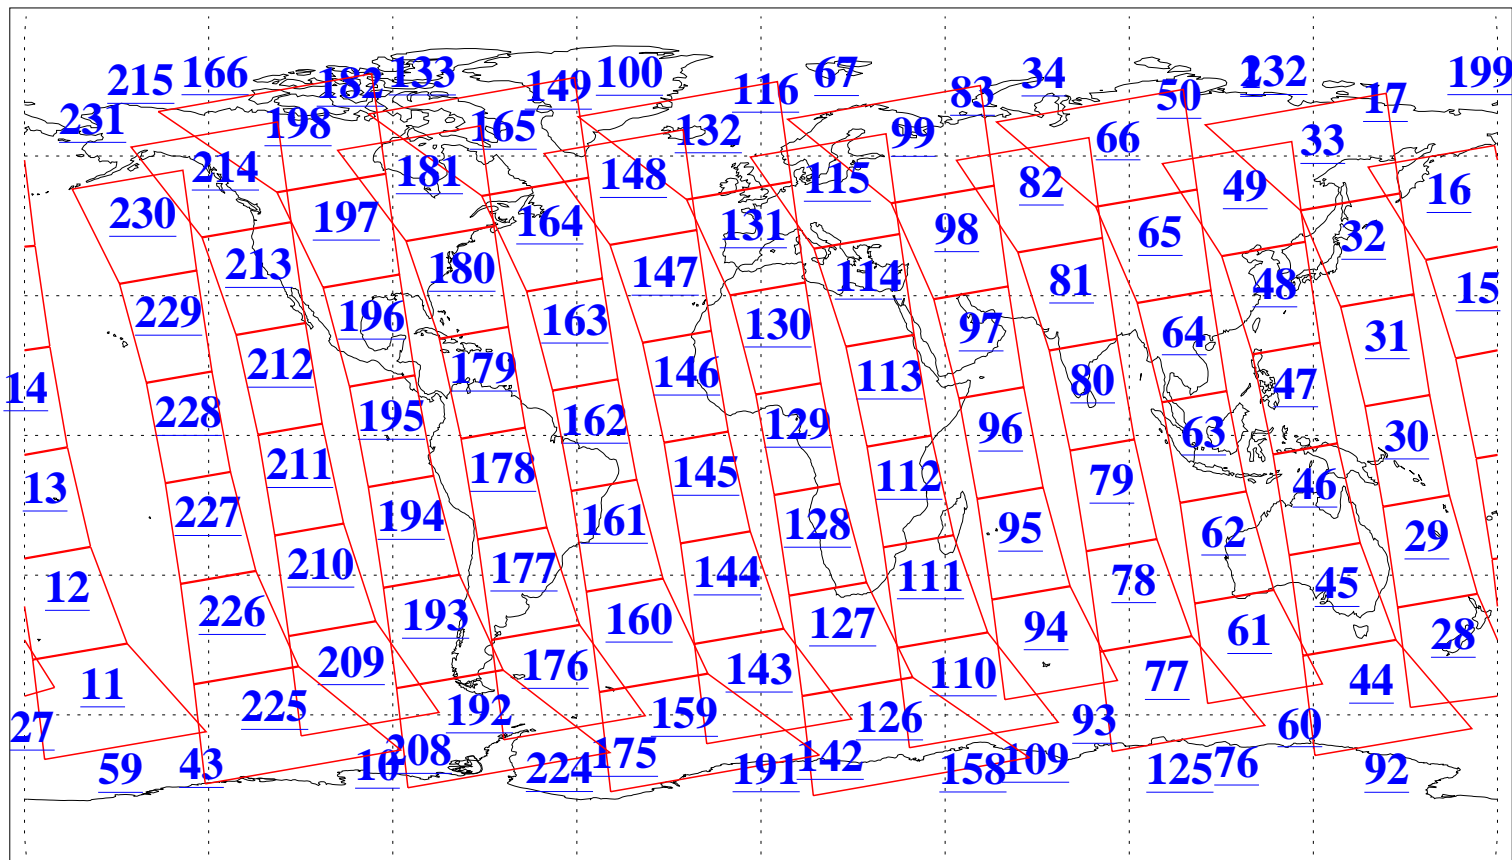

L1B Availability
AMSU Granules: 240
HSB Granules: 0
AIRS Granules: 240

5 May 2005
DoY 125
Aqua Day 1097
Granules: 1 to 120

Granules: 121 to 240

Legend: AMSU Available, HSB Available, AIRS Available

L1B Availability
AMSU Granules: 240
HSB Granules: 0
AIRS Granules: 240

5 May 2005
DoY 125
Aqua Day 1097

Ascending Granules

Descending Granules

Legend: AMSU Available, HSB Available, AIRS Available

L1B Availability
 AMSU Granules: 240
 HSB Granules: 0
 AIRS Granules: 240

5 May 2005
 DoY 125
 Aqua Day 1097

Northern Hemisphere Granules

Southern Hemisphere Granules

Legend: AMSU Available, HSB Available, AIRS Available