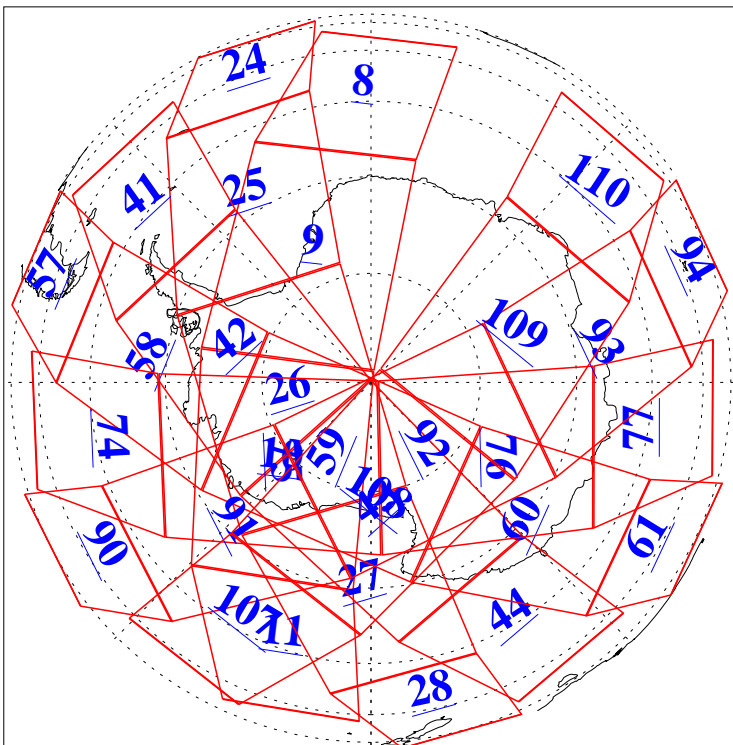

L1B Availability
AMSU Granules: 240
HSB Granules: 0
AIRS Granules: 240

5 May 2005
DoY 125
Aqua Day 1097
Granules: 1 to 120

Granules: 121 to 240

Legend: AMSU Available, HSB Available, AIRS Available

L1B Availability
AMSU Granules: 240
HSB Granules: 0
AIRS Granules: 240

5 May 2005
DoY 125
Aqua Day 1097

Ascending Granules

Descending Granules

Legend: AMSU Available, HSB Available, AIRS Available

L1B Availability
 AMSU Granules: 240
 HSB Granules: 0
 AIRS Granules: 240

5 May 2005
 DoY 125
 Aqua Day 1097

Northern Hemisphere Granules

Southern Hemisphere Granules

Legend: AMSU Available, HSB Available, AIRS Available