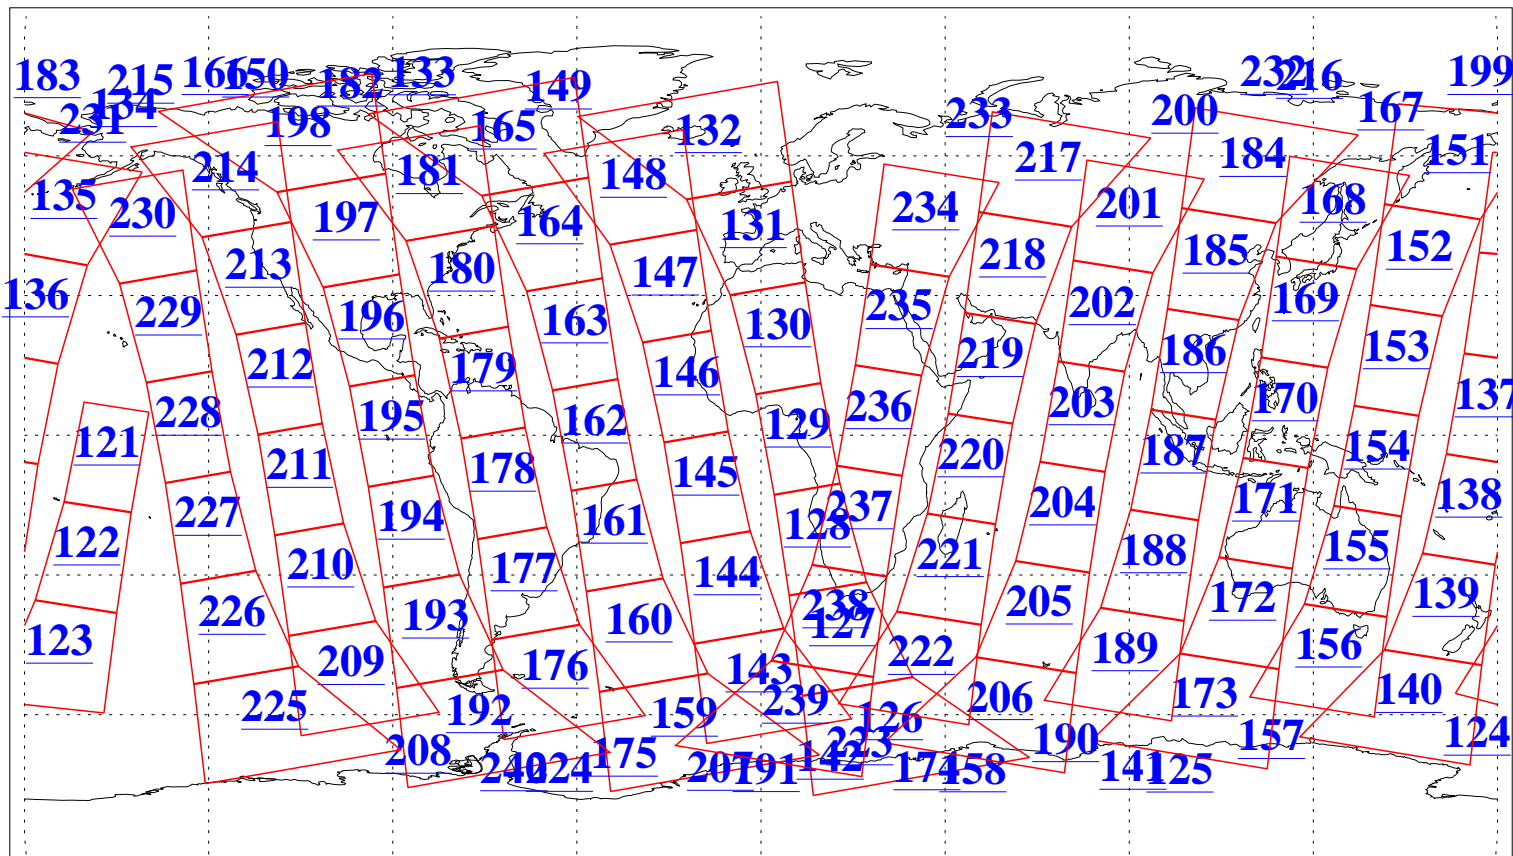

L1B Availability
AMSU Granules: 240
HSB Granules: 0
AIRS Granules: 240

5 May 2005
DoY 125
Aqua Day 1097
Granules: 1 to 120

Granules: 121 to 240

Legend: AMSU Available, HSB Available, AIRS Available

L1B Availability
AMSU Granules: 240
HSB Granules: 0
AIRS Granules: 240

5 May 2005
DoY 125
Aqua Day 1097

Ascending Granules

Descending Granules

Legend: AMSU Available, HSB Available, AIRS Available

L1B Availability
 AMSU Granules: 240
 HSB Granules: 0
 AIRS Granules: 240

5 May 2005
 DoY 125
 Aqua Day 1097

Northern Hemisphere Granules

Southern Hemisphere Granules

Legend: AMSU Available, HSB Available, AIRS Available