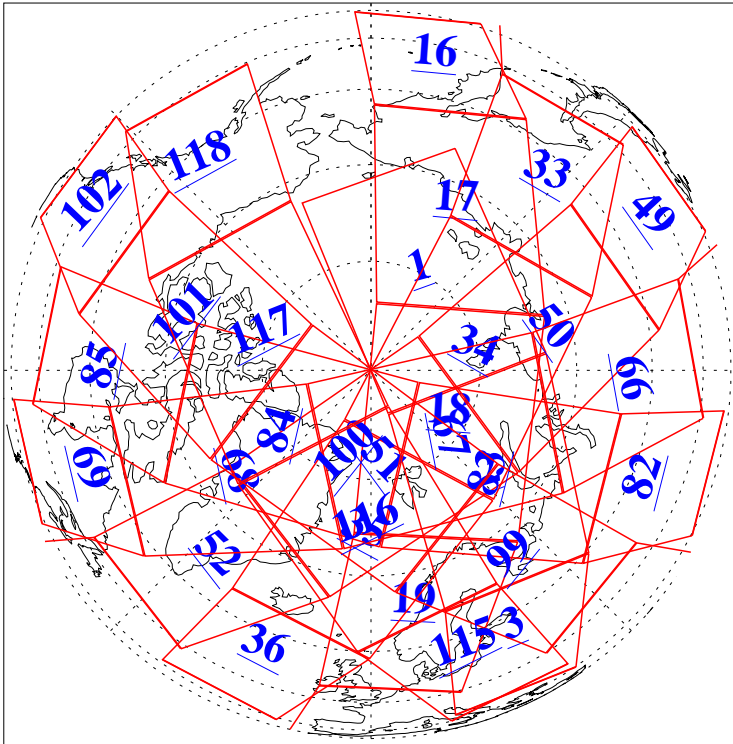

L1B Availability
AMSU Granules: 240
HSB Granules: 0
AIRS Granules: 240

5 May 2005
DoY 125
Aqua Day 1097
Granules: 1 to 120

Granules: 121 to 240

Legend: AMSU Available, HSB Available, AIRS Available

L1B Availability
AMSU Granules: 240
HSB Granules: 0
AIRS Granules: 240

5 May 2005
DoY 125
Aqua Day 1097

Ascending Granules

Descending Granules

Legend: AMSU Available, HSB Available, AIRS Available

L1B Availability
 AMSU Granules: 240
 HSB Granules: 0
 AIRS Granules: 240

5 May 2005
 DoY 125
 Aqua Day 1097

Northern Hemisphere Granules

Southern Hemisphere Granules

Legend: AMSU Available, HSB Available, AIRS Available