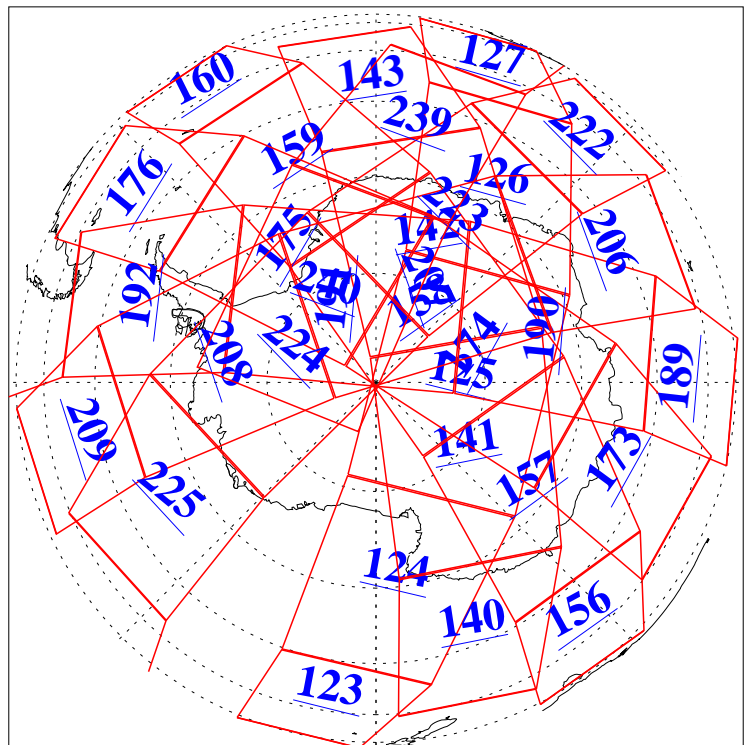

L1B Availability
AMSU Granules: 240
HSB Granules: 0
AIRS Granules: 240

5 May 2005
DoY 125
Aqua Day 1097
Granules: 1 to 120

Granules: 121 to 240

Legend: AMSU Available, HSB Available, AIRS Available

L1B Availability
AMSU Granules: 240
HSB Granules: 0
AIRS Granules: 240

5 May 2005
DoY 125
Aqua Day 1097

Ascending Granules

Descending Granules

Legend: AMSU Available, HSB Available, AIRS Available

L1B Availability
 AMSU Granules: 240
 HSB Granules: 0
 AIRS Granules: 240

5 May 2005
 DoY 125
 Aqua Day 1097

Northern Hemisphere Granules

Southern Hemisphere Granules

Legend: AMSU Available, HSB Available, AIRS Available