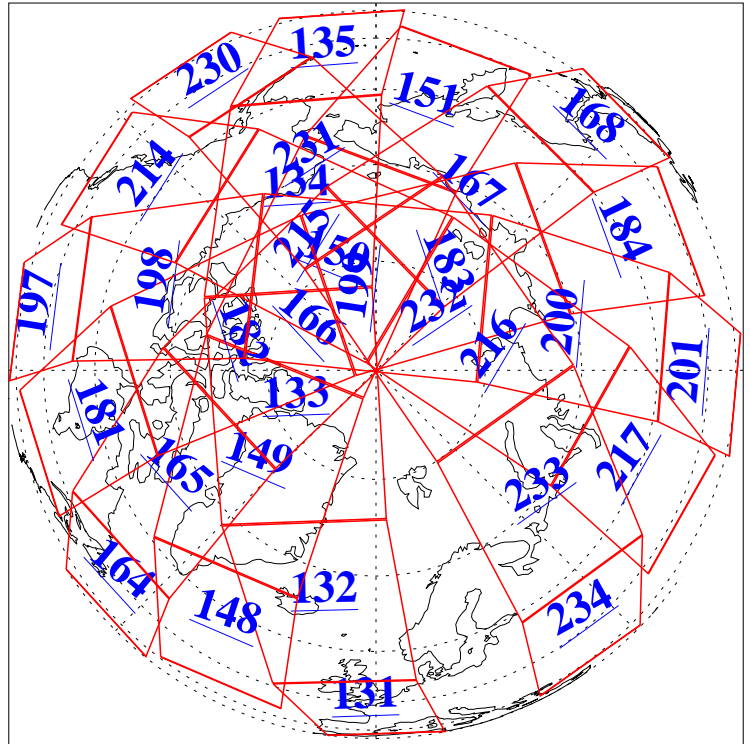

L1B Availability
AMSU Granules: 240
HSB Granules: 0
AIRS Granules: 240

5 May 2005
DoY 125
Aqua Day 1097
Granules: 1 to 120

Granules: 121 to 240

Legend: AMSU Available, HSB Available, AIRS Available

L1B Availability
AMSU Granules: 240
HSB Granules: 0
AIRS Granules: 240

5 May 2005
DoY 125
Aqua Day 1097

Ascending Granules

Descending Granules

Legend: AMSU Available, HSB Available, AIRS Available

L1B Availability
 AMSU Granules: 240
 HSB Granules: 0
 AIRS Granules: 240

5 May 2005
 DoY 125
 Aqua Day 1097

Northern Hemisphere Granules

Southern Hemisphere Granules

Legend: AMSU Available, HSB Available, AIRS Available