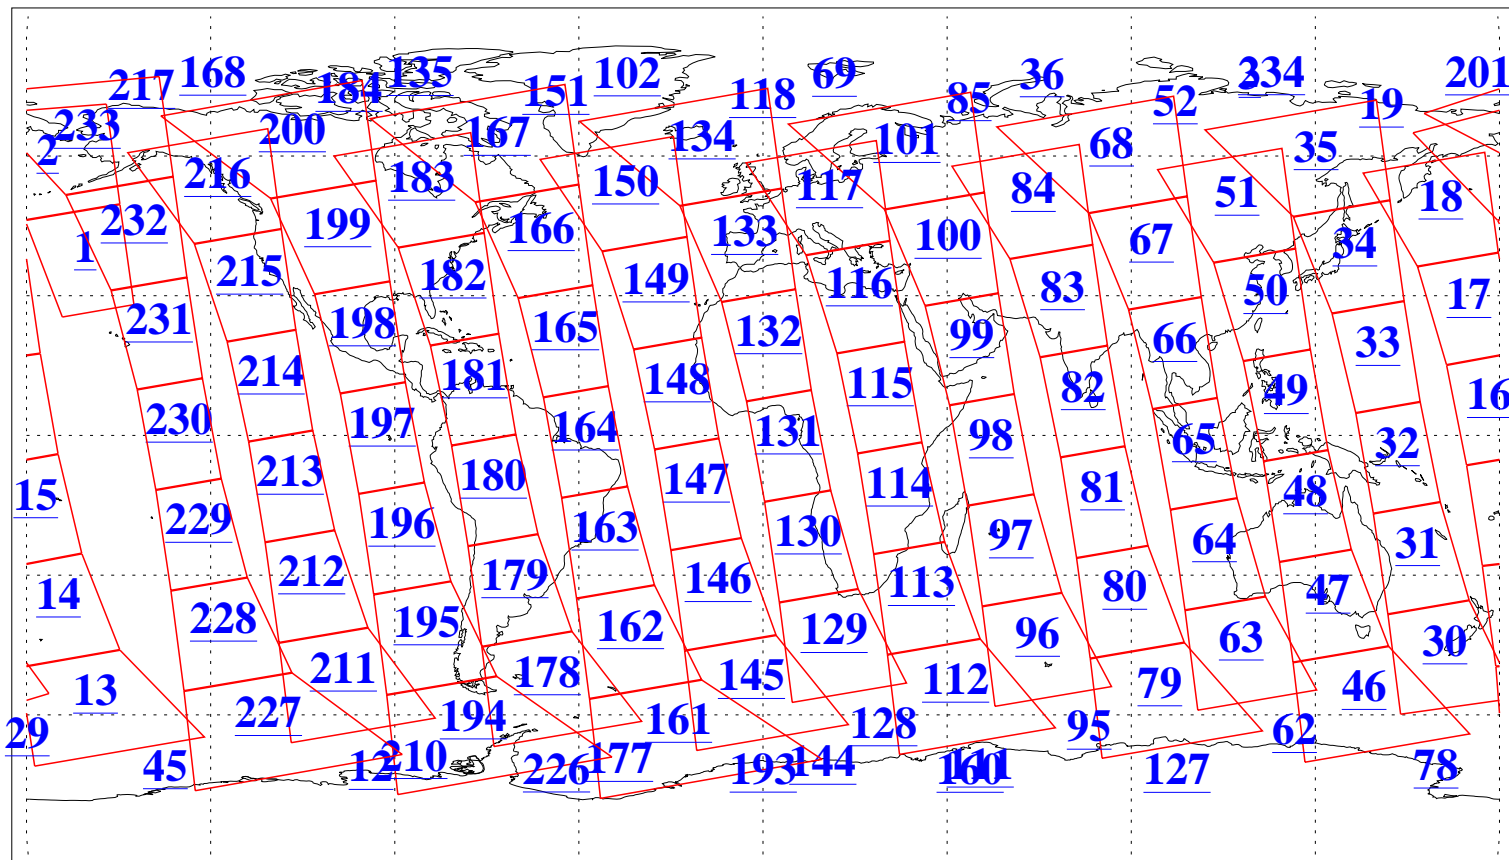

L1B Availability
AMSU Granules: 240
HSB Granules: 0
AIRS Granules: 240

3 May 2005
DoY 123
Aqua Day 1095
Granules: 1 to 120

Granules: 121 to 240

Legend: AMSU Available, HSB Available, AIRS Available

L1B Availability
AMSU Granules: 240
HSB Granules: 0
AIRS Granules: 240

3 May 2005
DoY 123
Aqua Day 1095

Ascending Granules

Descending Granules

Legend: AMSU Available, HSB Available, AIRS Available

L1B Availability
 AMSU Granules: 240
 HSB Granules: 0
 AIRS Granules: 240

3 May 2005
 DoY 123
 Aqua Day 1095

Northern Hemisphere Granules

Southern Hemisphere Granules

Legend: AMSU Available, ~~HSB Available~~, AIRS Available