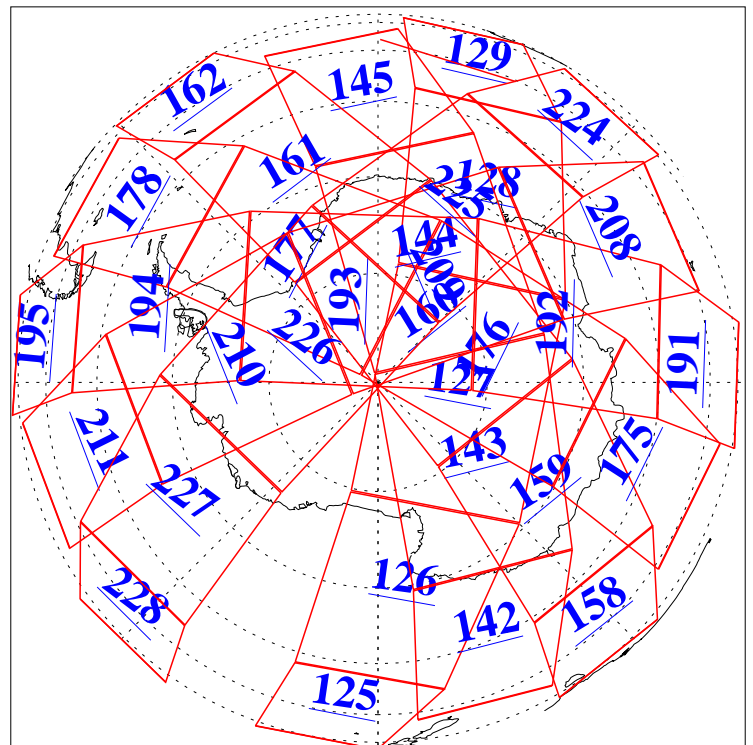

L1B Availability
AMSU Granules: 240
HSB Granules: 0
AIRS Granules: 240

3 May 2005
DoY 123
Aqua Day 1095
Granules: 1 to 120

Granules: 121 to 240

Legend: AMSU Available, HSB Available, AIRS Available

L1B Availability
AMSU Granules: 240
HSB Granules: 0
AIRS Granules: 240

3 May 2005
DoY 123
Aqua Day 1095

Ascending Granules

Descending Granules

Legend: AMSU Available, HSB Available, AIRS Available

L1B Availability
 AMSU Granules: 240
 HSB Granules: 0
 AIRS Granules: 240

3 May 2005
 DoY 123
 Aqua Day 1095

Northern Hemisphere Granules

Southern Hemisphere Granules

Legend: AMSU Available, ~~HSB Available~~, AIRS Available