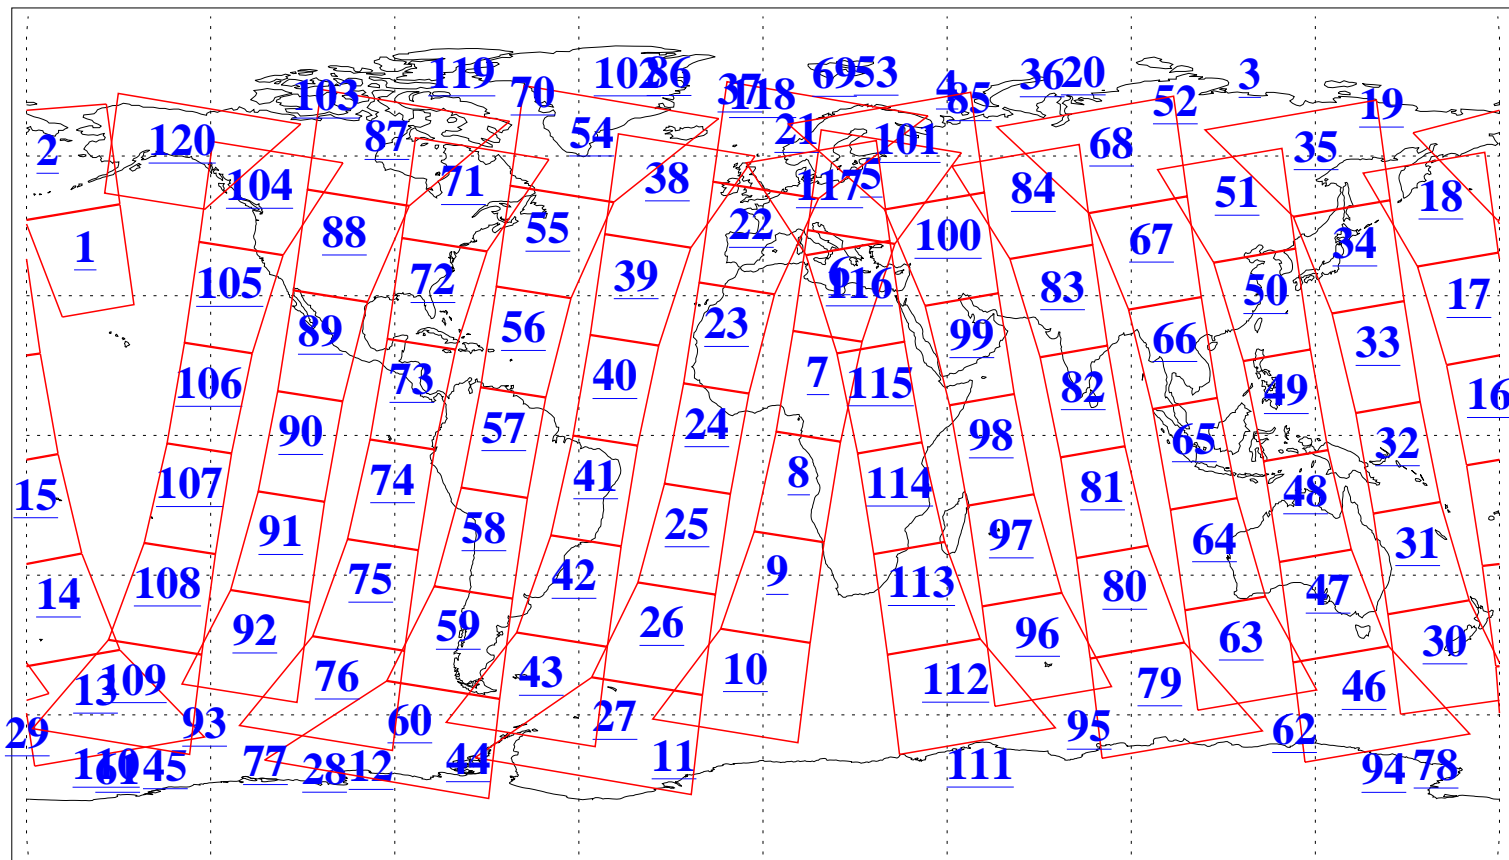

L1B Availability
AMSU Granules: 240
HSB Granules: 0
AIRS Granules: 240

3 May 2005
DoY 123
Aqua Day 1095
Granules: 1 to 120

Granules: 121 to 240

Legend: AMSU Available, HSB Available, AIRS Available

L1B Availability
AMSU Granules: 240
HSB Granules: 0
AIRS Granules: 240

3 May 2005
DoY 123
Aqua Day 1095

Ascending Granules

Descending Granules

Legend: AMSU Available, HSB Available, AIRS Available

L1B Availability
 AMSU Granules: 240
 HSB Granules: 0
 AIRS Granules: 240

3 May 2005
 DoY 123
 Aqua Day 1095

Northern Hemisphere Granules

Southern Hemisphere Granules

Legend: AMSU Available, ~~HSB Available~~, AIRS Available