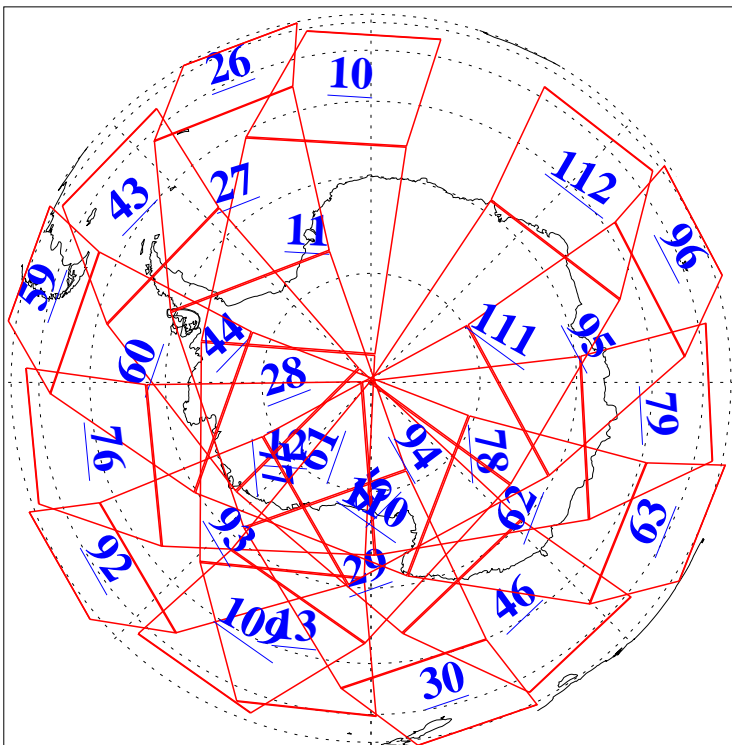

L1B Availability
AMSU Granules: 240
HSB Granules: 0
AIRS Granules: 240

3 May 2005
DoY 123
Aqua Day 1095
Granules: 1 to 120

Granules: 121 to 240

Legend: AMSU Available, HSB Available, AIRS Available

L1B Availability
AMSU Granules: 240
HSB Granules: 0
AIRS Granules: 240

3 May 2005
DoY 123
Aqua Day 1095

Ascending Granules

Descending Granules

Legend: AMSU Available, HSB Available, AIRS Available

L1B Availability
 AMSU Granules: 240
 HSB Granules: 0
 AIRS Granules: 240

3 May 2005
 DoY 123
 Aqua Day 1095

Northern Hemisphere Granules

Southern Hemisphere Granules

Legend: AMSU Available, ~~HSB Available~~, AIRS Available