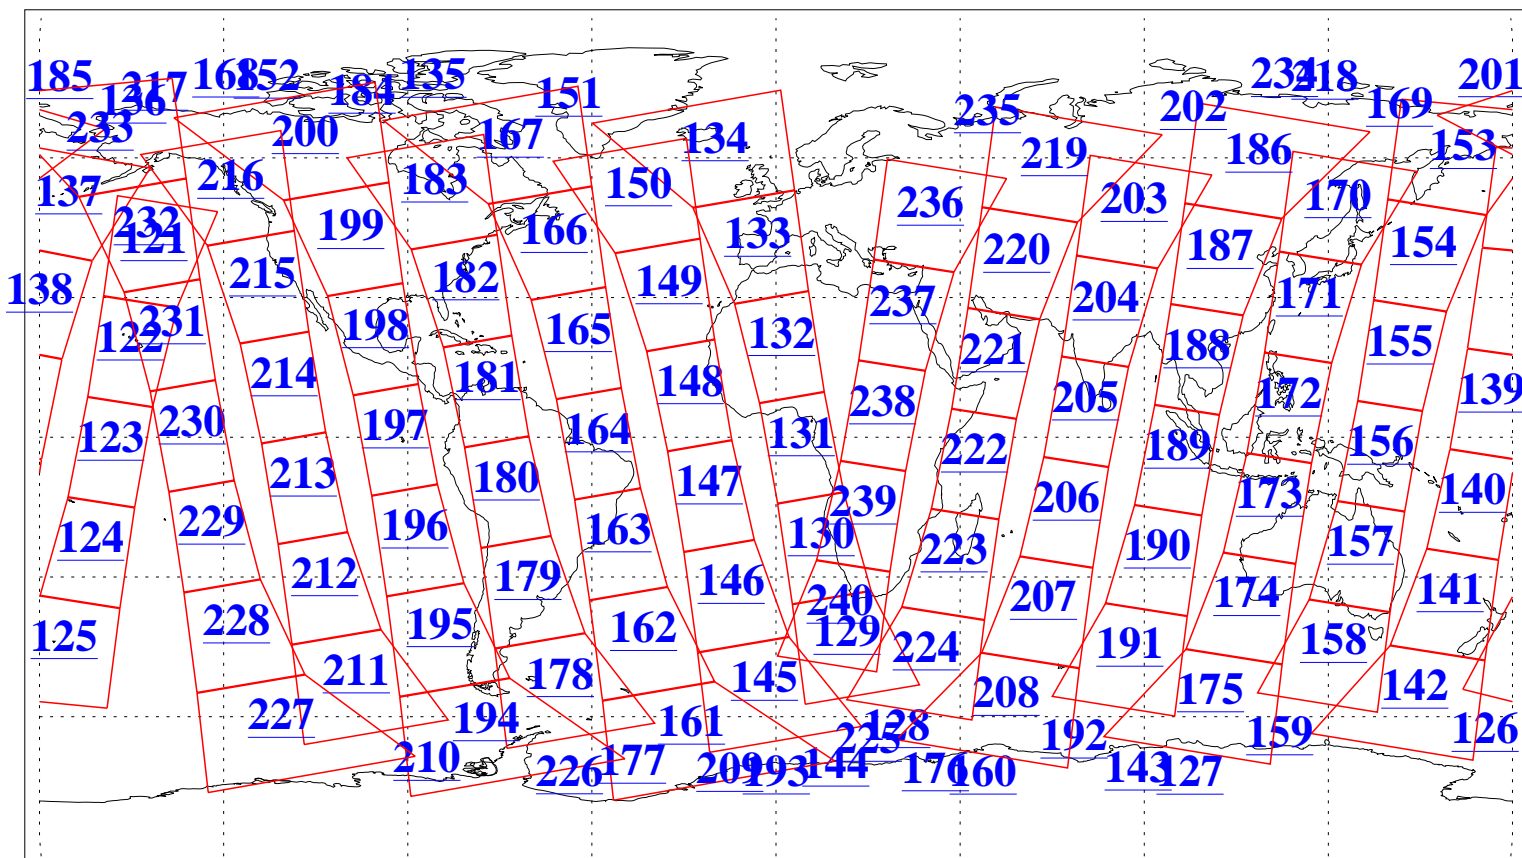

L1B Availability
AMSU Granules: 240
HSB Granules: 0
AIRS Granules: 240

3 May 2005
DoY 123
Aqua Day 1095
Granules: 1 to 120

Granules: 121 to 240

Legend: AMSU Available, HSB Available, AIRS Available

L1B Availability
AMSU Granules: 240
HSB Granules: 0
AIRS Granules: 240

3 May 2005
DoY 123
Aqua Day 1095

Ascending Granules

Descending Granules

Legend: AMSU Available, HSB Available, AIRS Available

L1B Availability
 AMSU Granules: 240
 HSB Granules: 0
 AIRS Granules: 240

3 May 2005
 DoY 123
 Aqua Day 1095