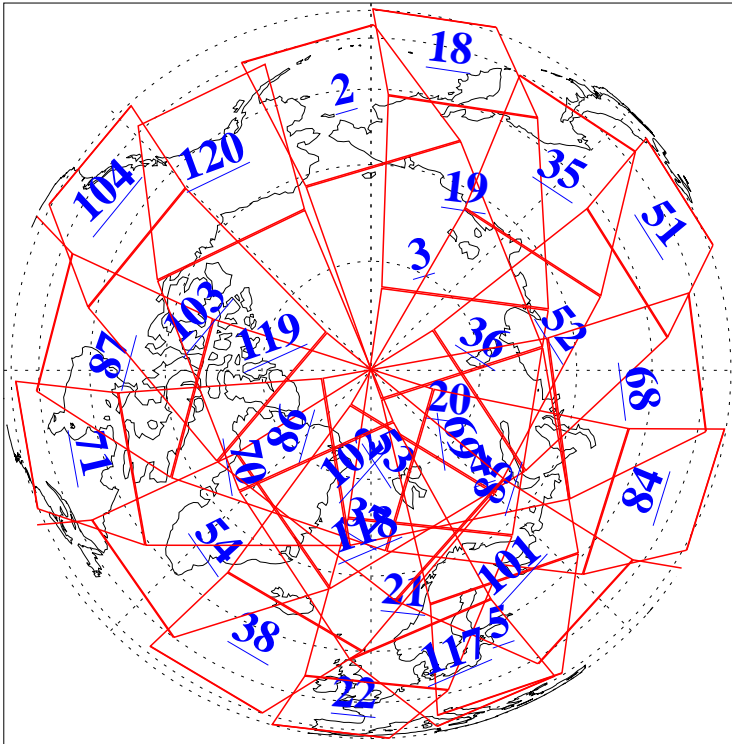

L1B Availability
AMSU Granules: 240
HSB Granules: 0
AIRS Granules: 240

3 May 2005
DoY 123
Aqua Day 1095
Granules: 1 to 120

Granules: 121 to 240

Legend: AMSU Available, HSB Available, AIRS Available

L1B Availability
AMSU Granules: 240
HSB Granules: 0
AIRS Granules: 240

3 May 2005
DoY 123
Aqua Day 1095

Ascending Granules

Descending Granules

Legend: AMSU Available, HSB Available, AIRS Available

L1B Availability
 AMSU Granules: 240
 HSB Granules: 0
 AIRS Granules: 240

3 May 2005
 DoY 123
 Aqua Day 1095

Northern Hemisphere Granules

Southern Hemisphere Granules

Legend: AMSU Available, ~~HSB Available~~, AIRS Available