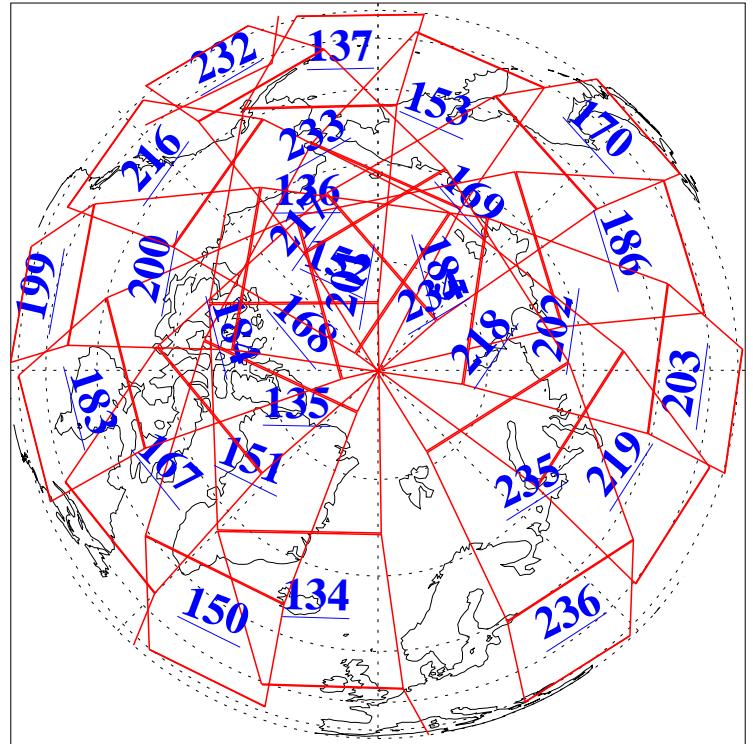

L1B Availability
AMSU Granules: 240
HSB Granules: 0
AIRS Granules: 240

3 May 2005
DoY 123
Aqua Day 1095
Granules: 1 to 120

Granules: 121 to 240

Legend: AMSU Available, HSB Available, AIRS Available

L1B Availability
AMSU Granules: 240
HSB Granules: 0
AIRS Granules: 240

3 May 2005
DoY 123
Aqua Day 1095

Ascending Granules

Descending Granules

Legend: AMSU Available, HSB Available, AIRS Available

L1B Availability
 AMSU Granules: 240
 HSB Granules: 0
 AIRS Granules: 240

3 May 2005
 DoY 123
 Aqua Day 1095

Northern Hemisphere Granules

Southern Hemisphere Granules

Legend: AMSU Available, ~~HSB Available~~, AIRS Available