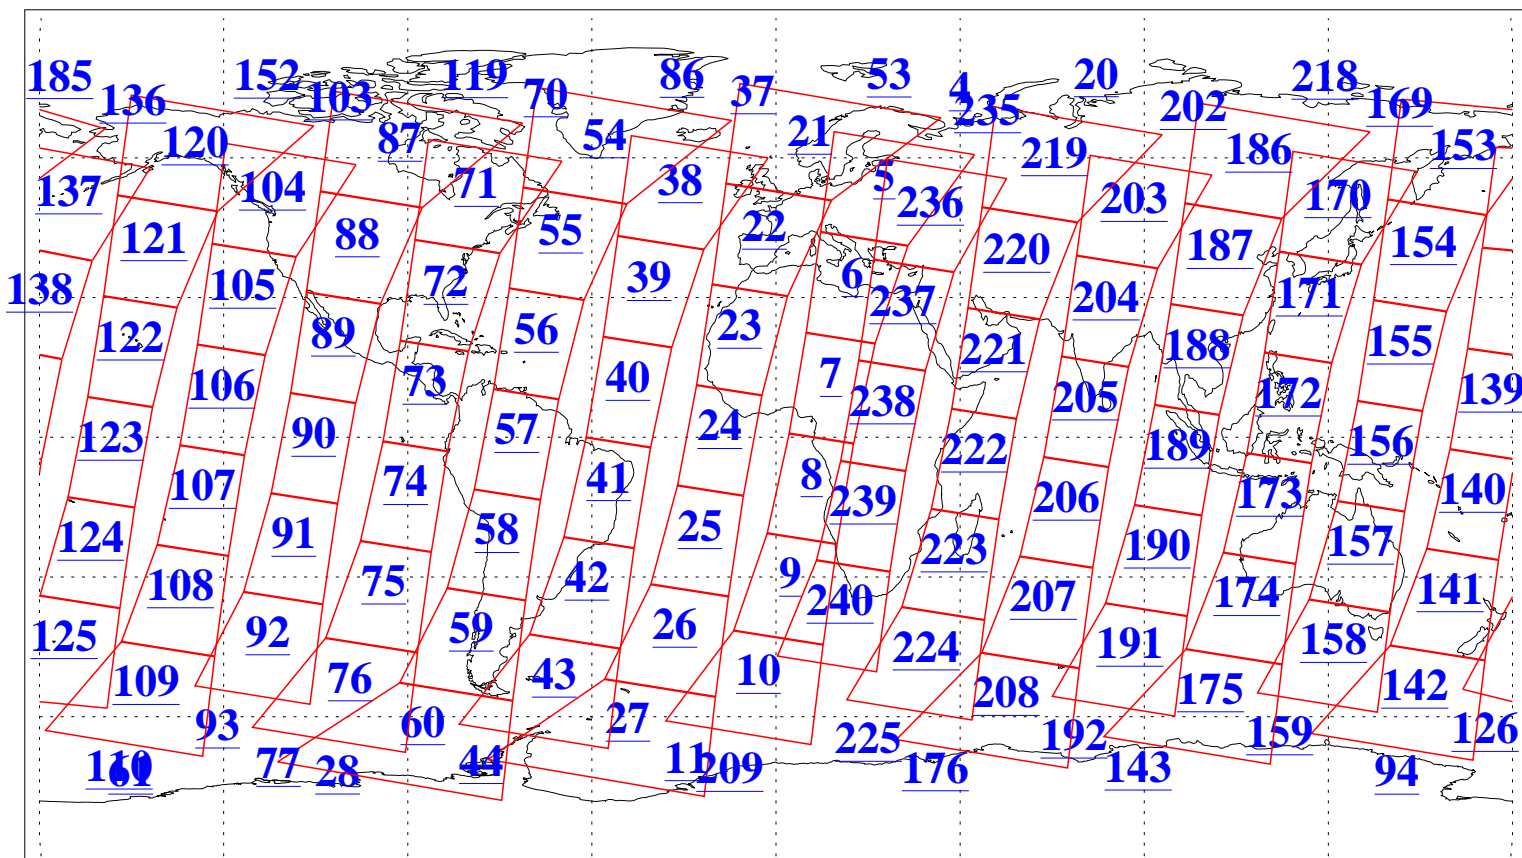

L1B Availability
AMSU Granules: 240
HSB Granules: 0
AIRS Granules: 240

3 May 2005
DoY 123
Aqua Day 1095
Granules: 1 to 120

Granules: 121 to 240

Legend: AMSU Available, HSB Available, AIRS Available

L1B Availability
AMSU Granules: 240
HSB Granules: 0
AIRS Granules: 240

3 May 2005
DoY 123
Aqua Day 1095

Ascending Granules

Descending Granules

Legend: AMSU Available, HSB Available, AIRS Available

L1B Availability
 AMSU Granules: 240
 HSB Granules: 0
 AIRS Granules: 240

3 May 2005
 DoY 123
 Aqua Day 1095