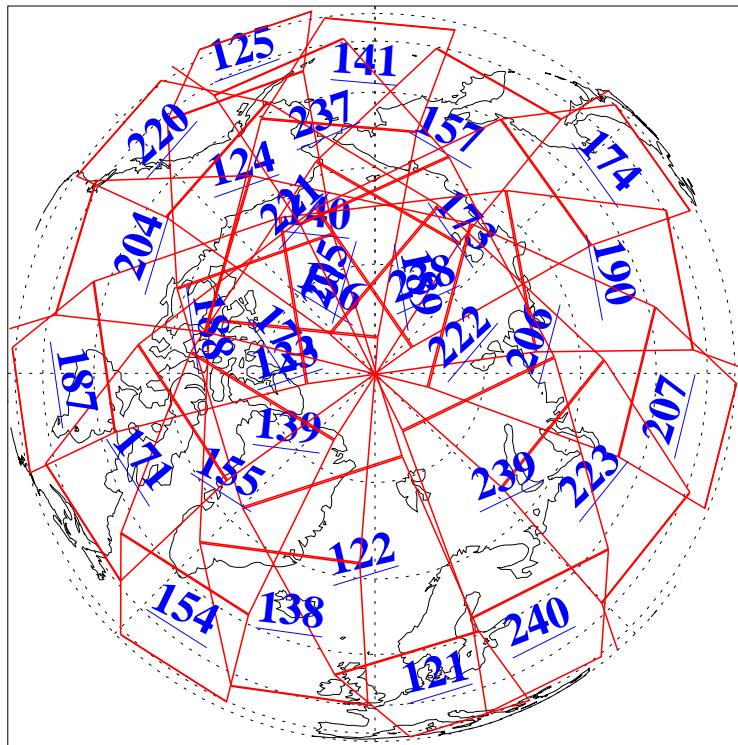

L1B Availability
AMSU Granules: 240
HSB Granules: 0
AIRS Granules: 240

29 Apr 2005
DoY 119
Aqua Day 1091
Granules: 1 to 120

Granules: 121 to 240

Legend: AMSU Available, HSB Available, AIRS Available

L1B Availability
AMSU Granules: 240
HSB Granules: 0
AIRS Granules: 240

29 Apr 2005
DoY 119
Aqua Day 1091

Ascending Granules

Descending Granules

Legend: AMSU Available, HSB Available, AIRS Available

L1B Availability
 AMSU Granules: 240
 HSB Granules: 0
 AIRS Granules: 240

29 Apr 2005
 DoY 119
 Aqua Day 1091

Northern Hemisphere Granules

Southern Hemisphere Granules

Legend: AMSU Available, HSB Available, AIRS Available