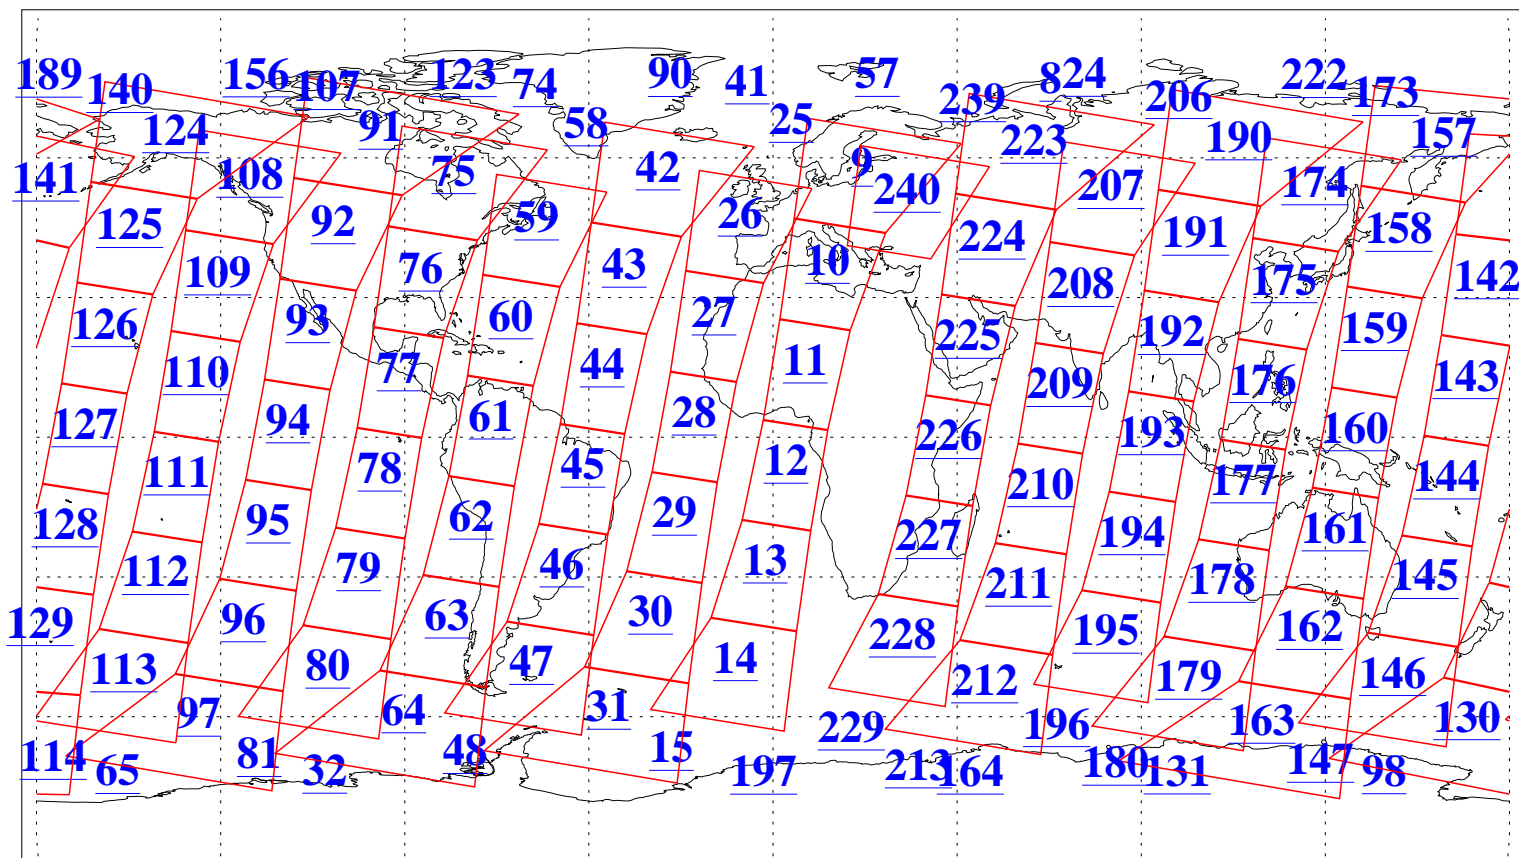

L1B Availability
AMSU Granules: 240
HSB Granules: 0
AIRS Granules: 240

29 Apr 2005
DoY 119
Aqua Day 1091
Granules: 1 to 120

Granules: 121 to 240

Legend: AMSU Available, HSB Available, AIRS Available

L1B Availability
AMSU Granules: 240
HSB Granules: 0
AIRS Granules: 240

29 Apr 2005
DoY 119
Aqua Day 1091

Ascending Granules

Descending Granules

Legend: AMSU Available, HSB Available, AIRS Available

L1B Availability
 AMSU Granules: 240
 HSB Granules: 0
 AIRS Granules: 240

29 Apr 2005
 DoY 119
 Aqua Day 1091

Northern Hemisphere Granules

Southern Hemisphere Granules

Legend: AMSU Available, HSB Available, AIRS Available