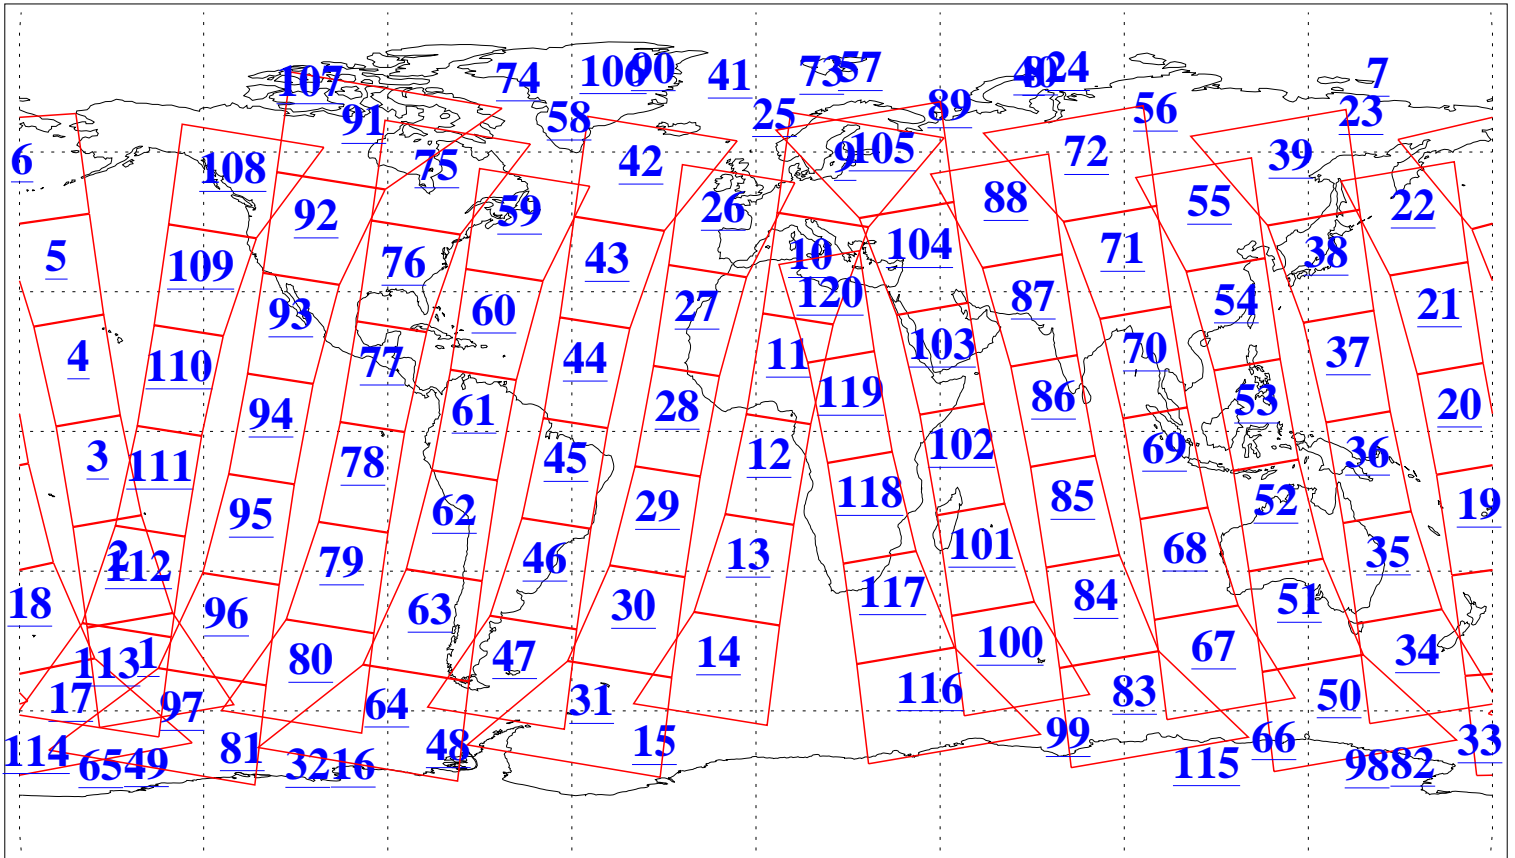

L1B Availability
AMSU Granules: 240
HSB Granules: 0
AIRS Granules: 240

29 Apr 2005
DoY 119
Aqua Day 1091
Granules: 1 to 120

Granules: 121 to 240

Legend: AMSU Available, HSB Available, AIRS Available

L1B Availability
AMSU Granules: 240
HSB Granules: 0
AIRS Granules: 240

29 Apr 2005
DoY 119
Aqua Day 1091

Ascending Granules

Descending Granules

Legend: AMSU Available, HSB Available, AIRS Available

L1B Availability
 AMSU Granules: 240
 HSB Granules: 0
 AIRS Granules: 240

29 Apr 2005
 DoY 119
 Aqua Day 1091

Northern Hemisphere Granules

Southern Hemisphere Granules

Legend: AMSU Available, HSB Available, AIRS Available