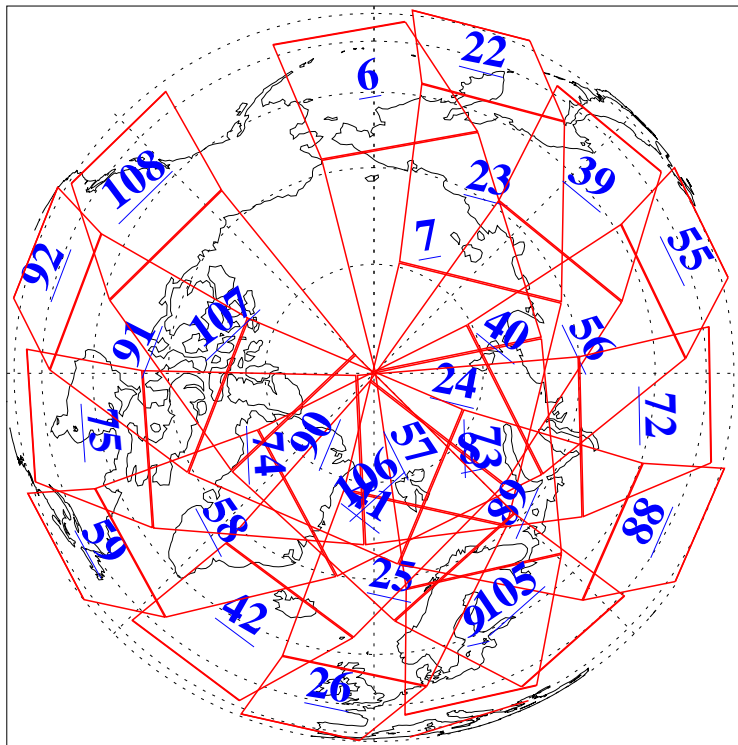

L1B Availability
AMSU Granules: 240
HSB Granules: 0
AIRS Granules: 240

29 Apr 2005
DoY 119
Aqua Day 1091
Granules: 1 to 120

Granules: 121 to 240

Legend: AMSU Available, HSB Available, AIRS Available

L1B Availability
AMSU Granules: 240
HSB Granules: 0
AIRS Granules: 240

29 Apr 2005
DoY 119
Aqua Day 1091

Ascending Granules

Descending Granules

Legend: AMSU Available, HSB Available, AIRS Available

L1B Availability
 AMSU Granules: 240
 HSB Granules: 0
 AIRS Granules: 240

29 Apr 2005
 DoY 119
 Aqua Day 1091

Northern Hemisphere Granules

Southern Hemisphere Granules

Legend: AMSU Available, HSB Available, AIRS Available