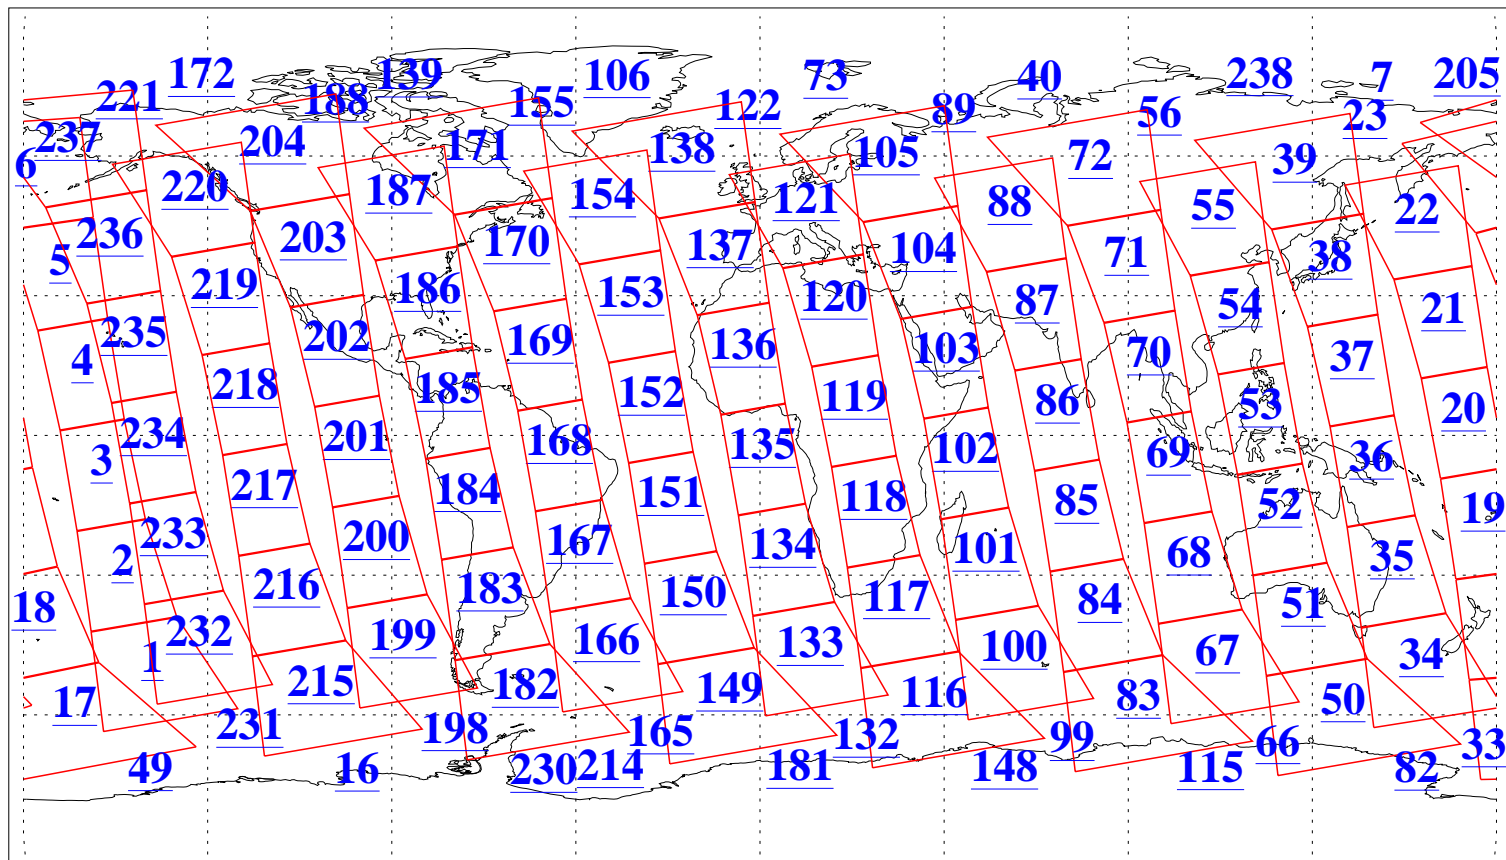

L1B Availability
AMSU Granules: 240
HSB Granules: 0
AIRS Granules: 240

29 Apr 2005
DoY 119
Aqua Day 1091
Granules: 1 to 120

Granules: 121 to 240

Legend: AMSU Available, HSB Available, AIRS Available

L1B Availability
AMSU Granules: 240
HSB Granules: 0
AIRS Granules: 240

29 Apr 2005
DoY 119
Aqua Day 1091

Ascending Granules

Descending Granules

Legend: AMSU Available, HSB Available, AIRS Available

L1B Availability
 AMSU Granules: 240
 HSB Granules: 0
 AIRS Granules: 240

29 Apr 2005
 DoY 119
 Aqua Day 1091

Northern Hemisphere Granules

Southern Hemisphere Granules

Legend: AMSU Available, HSB Available, AIRS Available