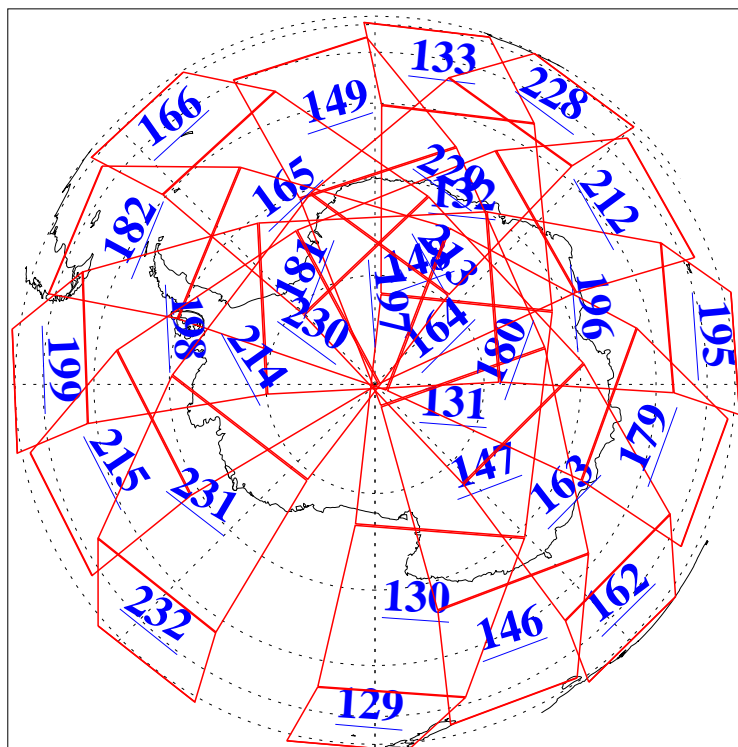

L1B Availability
AMSU Granules: 240
HSB Granules: 0
AIRS Granules: 240

29 Apr 2005
DoY 119
Aqua Day 1091
Granules: 1 to 120

Granules: 121 to 240

Legend: AMSU Available, HSB Available, AIRS Available

L1B Availability
AMSU Granules: 240
HSB Granules: 0
AIRS Granules: 240

29 Apr 2005
DoY 119
Aqua Day 1091

Ascending Granules

Descending Granules

Legend: AMSU Available, HSB Available, AIRS Available

L1B Availability
 AMSU Granules: 240
 HSB Granules: 0
 AIRS Granules: 240

29 Apr 2005
 DoY 119
 Aqua Day 1091

Northern Hemisphere Granules

Southern Hemisphere Granules

Legend: AMSU Available, HSB Available, AIRS Available