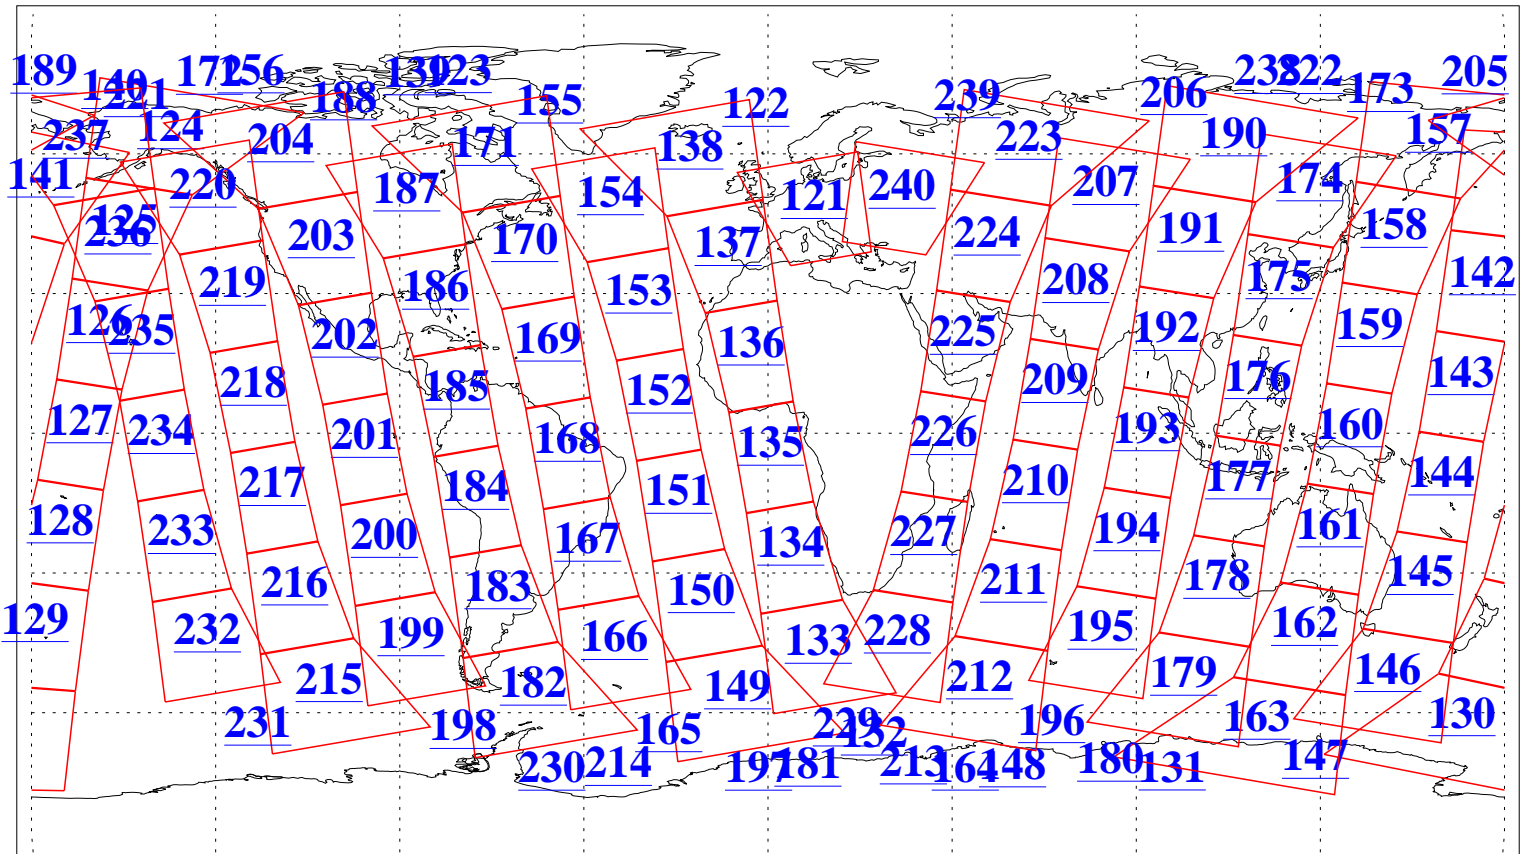

L1B Availability
AMSU Granules: 240
HSB Granules: 0
AIRS Granules: 240

29 Apr 2005
DoY 119
Aqua Day 1091
Granules: 1 to 120

Granules: 121 to 240

Legend: AMSU Available, HSB Available, AIRS Available

L1B Availability
AMSU Granules: 240
HSB Granules: 0
AIRS Granules: 240

29 Apr 2005
DoY 119
Aqua Day 1091

Ascending Granules

Descending Granules

Legend: AMSU Available, HSB Available, AIRS Available

L1B Availability
 AMSU Granules: 240
 HSB Granules: 0
 AIRS Granules: 240

29 Apr 2005
 DoY 119
 Aqua Day 1091

Northern Hemisphere Granules

Southern Hemisphere Granules

Legend: AMSU Available, HSB Available, AIRS Available