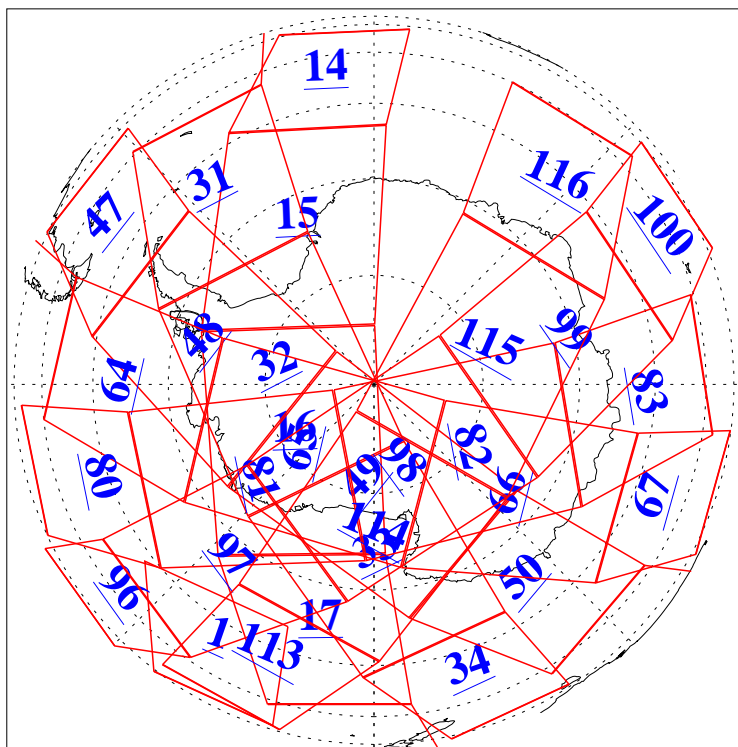

L1B Availability
AMSU Granules: 240
HSB Granules: 0
AIRS Granules: 240

29 Apr 2005
DoY 119
Aqua Day 1091
Granules: 1 to 120

Granules: 121 to 240

Legend: AMSU Available, HSB Available, AIRS Available

L1B Availability
AMSU Granules: 240
HSB Granules: 0
AIRS Granules: 240

29 Apr 2005
DoY 119
Aqua Day 1091

Ascending Granules

Descending Granules

Legend: AMSU Available, HSB Available, AIRS Available

L1B Availability
 AMSU Granules: 240
 HSB Granules: 0
 AIRS Granules: 240

29 Apr 2005
 DoY 119
 Aqua Day 1091

Northern Hemisphere Granules

Southern Hemisphere Granules

Legend: AMSU Available, HSB Available, AIRS Available