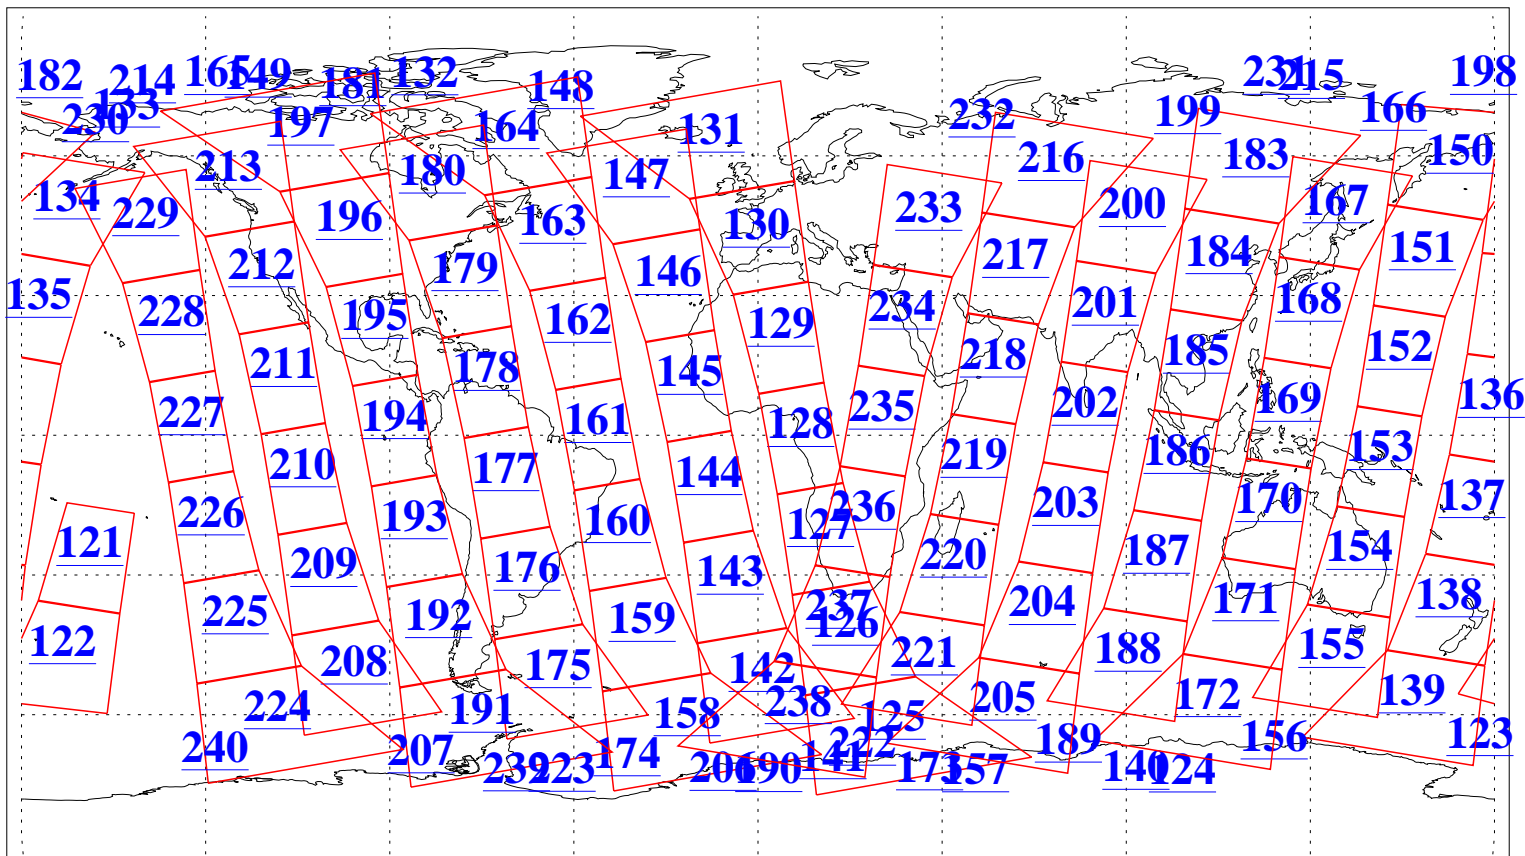

L1B Availability
AMSU Granules: 240
HSB Granules: 0
AIRS Granules: 240

28 Apr 2005
DoY 118
Aqua Day 1090
Granules: 1 to 120

Granules: 121 to 240

Legend: AMSU Available, HSB Available, AIRS Available

L1B Availability
AMSU Granules: 240
HSB Granules: 0
AIRS Granules: 240

28 Apr 2005
DoY 118
Aqua Day 1090

Ascending Granules

Descending Granules

Legend: AMSU Available, HSB Available, AIRS Available

L1B Availability
 AMSU Granules: 240
 HSB Granules: 0
 AIRS Granules: 240

28 Apr 2005
 DoY 118
 Aqua Day 1090