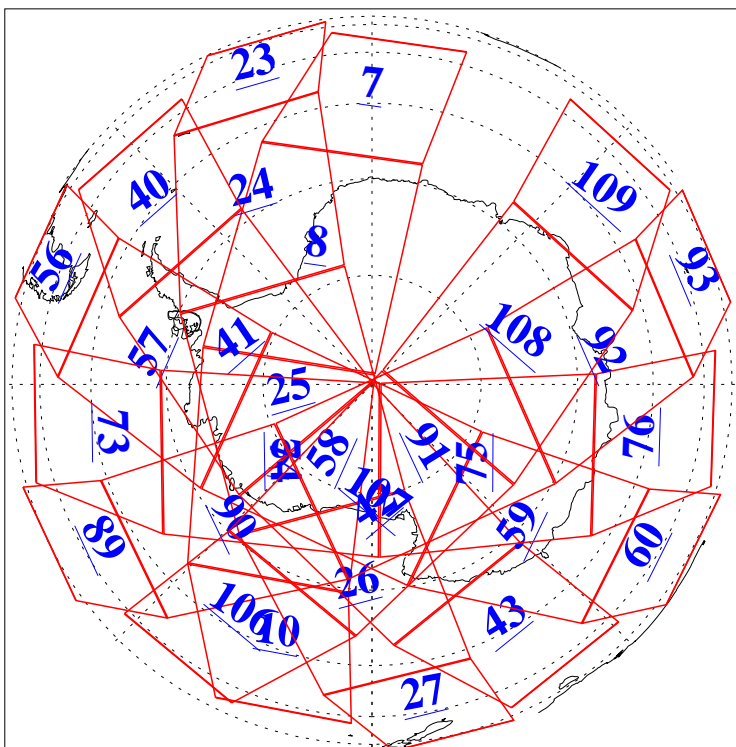

L1B Availability
AMSU Granules: 240
HSB Granules: 0
AIRS Granules: 240

28 Apr 2005
DoY 118
Aqua Day 1090
Granules: 1 to 120

Granules: 121 to 240

Legend: AMSU Available, HSB Available, AIRS Available

L1B Availability
AMSU Granules: 240
HSB Granules: 0
AIRS Granules: 240

28 Apr 2005
DoY 118
Aqua Day 1090

Ascending Granules

Descending Granules

Legend: AMSU Available, HSB Available, AIRS Available

L1B Availability
 AMSU Granules: 240
 HSB Granules: 0
 AIRS Granules: 240

28 Apr 2005
 DoY 118
 Aqua Day 1090

Northern Hemisphere Granules

Southern Hemisphere Granules

Legend: AMSU Available, ~~HSB Available~~, AIRS Available