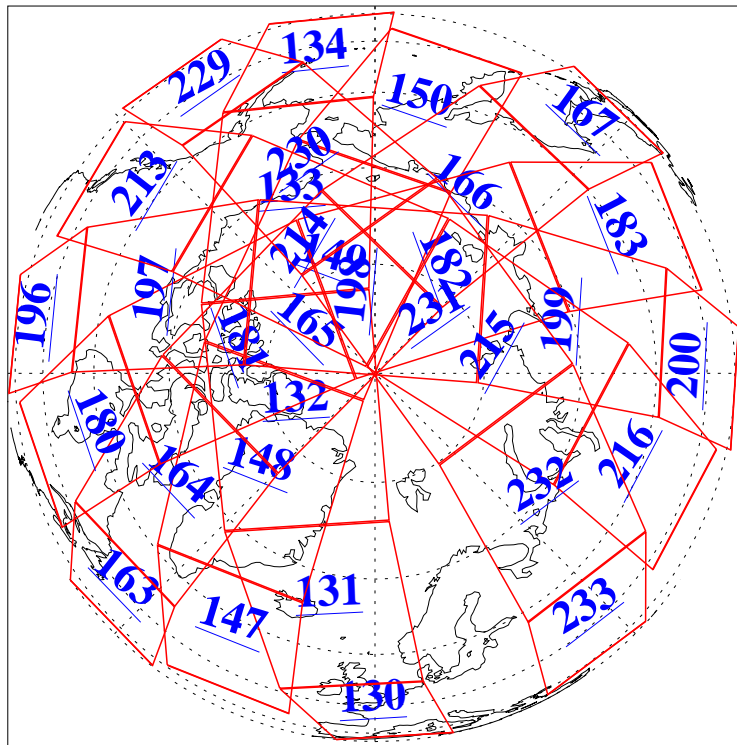

L1B Availability
AMSU Granules: 240
HSB Granules: 0
AIRS Granules: 240

28 Apr 2005
DoY 118
Aqua Day 1090
Granules: 1 to 120

Granules: 121 to 240

Legend: AMSU Available, HSB Available, AIRS Available

L1B Availability
AMSU Granules: 240
HSB Granules: 0
AIRS Granules: 240

28 Apr 2005
DoY 118
Aqua Day 1090

Ascending Granules

Descending Granules

Legend: AMSU Available, HSB Available, AIRS Available

L1B Availability
 AMSU Granules: 240
 HSB Granules: 0
 AIRS Granules: 240

28 Apr 2005
 DoY 118
 Aqua Day 1090

Northern Hemisphere Granules

Southern Hemisphere Granules

Legend: AMSU Available, ~~HSB Available~~, AIRS Available