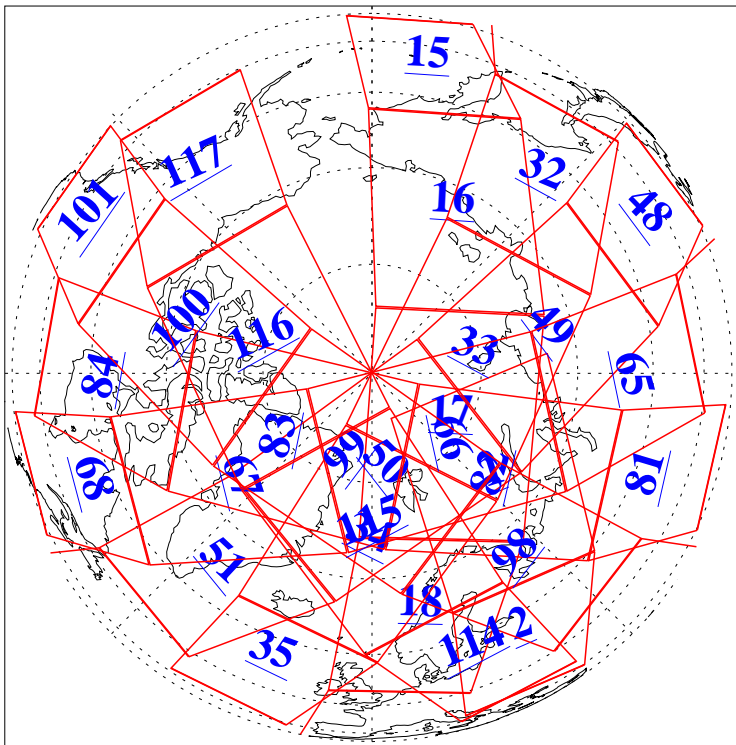

L1B Availability
AMSU Granules: 240
HSB Granules: 0
AIRS Granules: 240

28 Apr 2005
DoY 118
Aqua Day 1090
Granules: 1 to 120

Granules: 121 to 240

Legend: AMSU Available, HSB Available, AIRS Available

L1B Availability
AMSU Granules: 240
HSB Granules: 0
AIRS Granules: 240

28 Apr 2005
DoY 118
Aqua Day 1090

Ascending Granules

Descending Granules

Legend: AMSU Available, HSB Available, AIRS Available

L1B Availability
 AMSU Granules: 240
 HSB Granules: 0
 AIRS Granules: 240

28 Apr 2005
 DoY 118
 Aqua Day 1090

Northern Hemisphere Granules

Southern Hemisphere Granules

Legend: AMSU Available, ~~HSB Available~~, AIRS Available