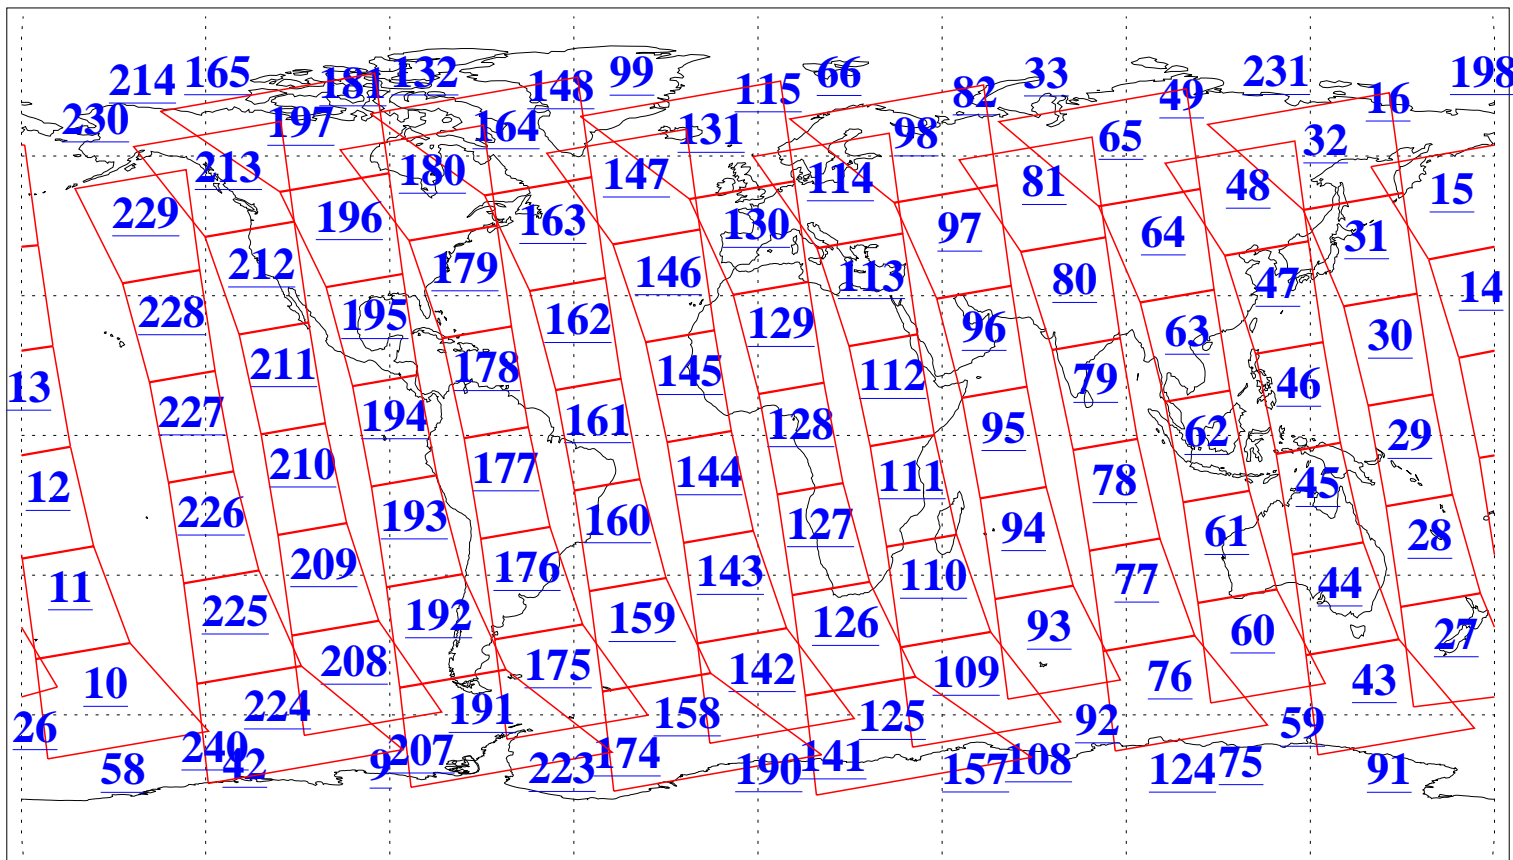

L1B Availability
AMSU Granules: 240
HSB Granules: 0
AIRS Granules: 240

28 Apr 2005
DoY 118
Aqua Day 1090
Granules: 1 to 120

Granules: 121 to 240

Legend: AMSU Available, HSB Available, AIRS Available

L1B Availability
AMSU Granules: 240
HSB Granules: 0
AIRS Granules: 240

28 Apr 2005
DoY 118
Aqua Day 1090

Ascending Granules

Descending Granules

Legend: AMSU Available, HSB Available, AIRS Available

L1B Availability
 AMSU Granules: 240
 HSB Granules: 0
 AIRS Granules: 240

28 Apr 2005
 DoY 118
 Aqua Day 1090