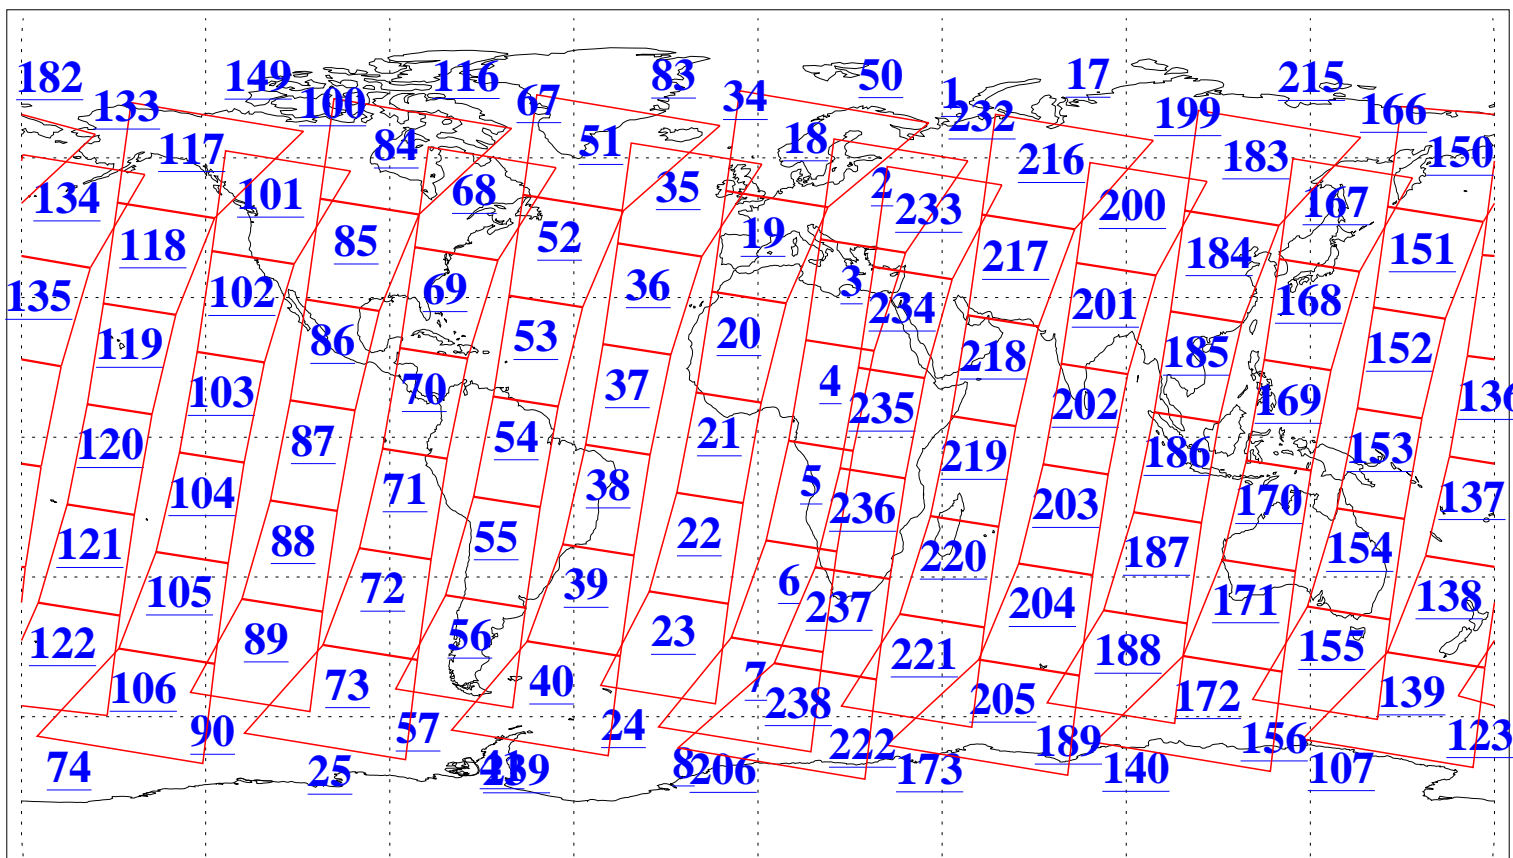

L1B Availability
AMSU Granules: 240
HSB Granules: 0
AIRS Granules: 240

28 Apr 2005
DoY 118
Aqua Day 1090
Granules: 1 to 120

Granules: 121 to 240

Legend: AMSU Available, HSB Available, AIRS Available

L1B Availability
AMSU Granules: 240
HSB Granules: 0
AIRS Granules: 240

28 Apr 2005
DoY 118
Aqua Day 1090

Ascending Granules

Descending Granules

Legend: AMSU Available, HSB Available, AIRS Available

L1B Availability
 AMSU Granules: 240
 HSB Granules: 0
 AIRS Granules: 240

28 Apr 2005
 DoY 118
 Aqua Day 1090

Northern Hemisphere Granules

Southern Hemisphere Granules

Legend: AMSU Available, ~~HSB Available~~, AIRS Available