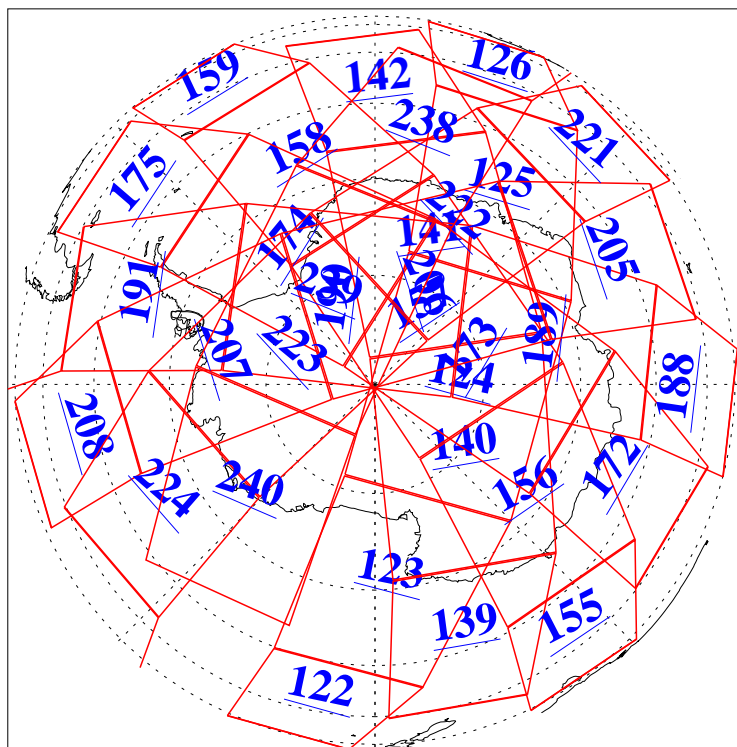

L1B Availability
AMSU Granules: 240
HSB Granules: 0
AIRS Granules: 240

28 Apr 2005
DoY 118
Aqua Day 1090
Granules: 1 to 120

Granules: 121 to 240

Legend: AMSU Available, HSB Available, AIRS Available

L1B Availability
AMSU Granules: 240
HSB Granules: 0
AIRS Granules: 240

28 Apr 2005
DoY 118
Aqua Day 1090

Ascending Granules

Descending Granules

Legend: AMSU Available, HSB Available, AIRS Available

L1B Availability
 AMSU Granules: 240
 HSB Granules: 0
 AIRS Granules: 240

28 Apr 2005
 DoY 118
 Aqua Day 1090

Northern Hemisphere Granules

Southern Hemisphere Granules

Legend: AMSU Available, ~~HSB Available~~, AIRS Available