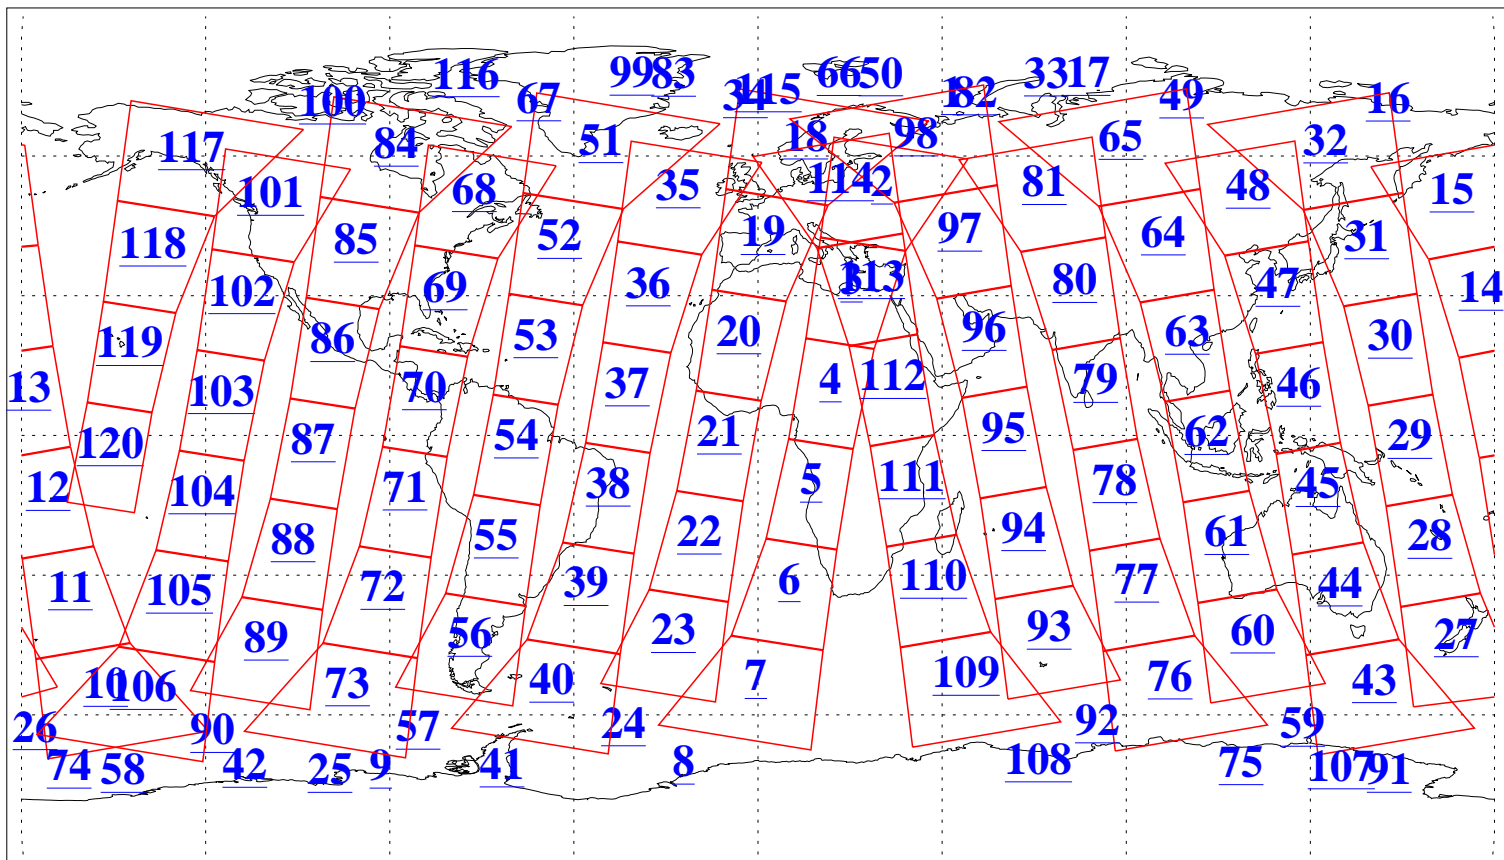

L1B Availability
AMSU Granules: 240
HSB Granules: 0
AIRS Granules: 240

28 Apr 2005
DoY 118
Aqua Day 1090
Granules: 1 to 120

Granules: 121 to 240

Legend: AMSU Available, HSB Available, AIRS Available

L1B Availability
AMSU Granules: 240
HSB Granules: 0
AIRS Granules: 240

28 Apr 2005
DoY 118
Aqua Day 1090

Ascending Granules

Descending Granules

Legend: AMSU Available, HSB Available, AIRS Available

L1B Availability
 AMSU Granules: 240
 HSB Granules: 0
 AIRS Granules: 240

28 Apr 2005
 DoY 118
 Aqua Day 1090

Northern Hemisphere Granules

Southern Hemisphere Granules

Legend: AMSU Available, ~~HSB Available~~, AIRS Available