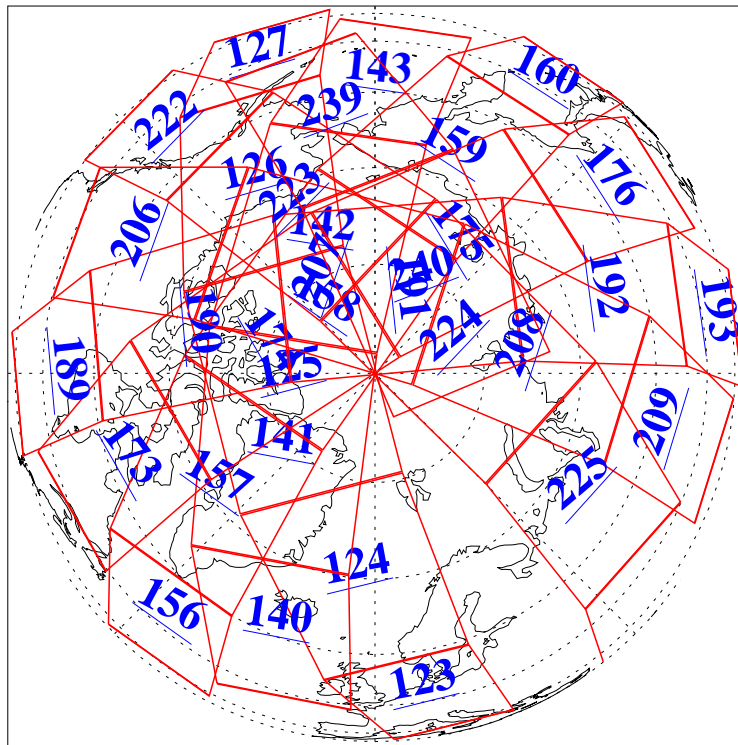

L1B Availability  
AMSU Granules: 240  
HSB Granules: 0  
AIRS Granules: 240

27 Apr 2005  
DoY 117  
Aqua Day 1089  
Granules: 1 to 120

Granules: 121 to 240

Legend: AMSU Available, HSB Available, AIRS Available

L1B Availability  
AMSU Granules: 240  
HSB Granules: 0  
AIRS Granules: 240

27 Apr 2005  
DoY 117  
Aqua Day 1089

Ascending Granules

Descending Granules

Legend: AMSU Available, HSB Available, AIRS Available

L1B Availability  
 AMSU Granules: 240  
 HSB Granules: 0  
 AIRS Granules: 240

27 Apr 2005  
 DoY 117  
 Aqua Day 1089

Northern Hemisphere Granules

Southern Hemisphere Granules

Legend: AMSU Available, HSB Available, AIRS Available