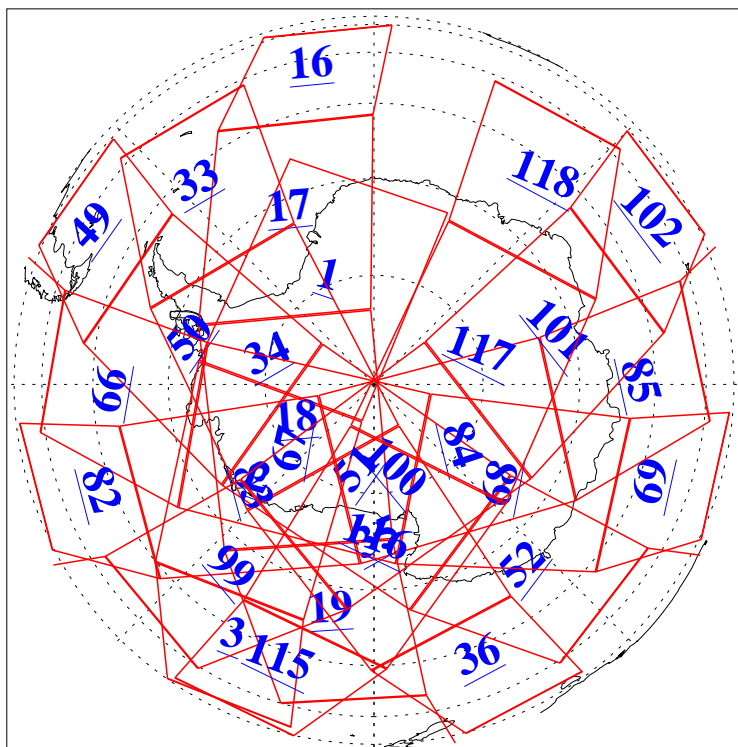

L1B Availability  
AMSU Granules: 240  
HSB Granules: 0  
AIRS Granules: 240

27 Apr 2005  
DoY 117  
Aqua Day 1089  
Granules: 1 to 120

Granules: 121 to 240

Legend: AMSU Available, HSB Available, AIRS Available

L1B Availability  
AMSU Granules: 240  
HSB Granules: 0  
AIRS Granules: 240

27 Apr 2005  
DoY 117  
Aqua Day 1089

Ascending Granules

Descending Granules

Legend: AMSU Available, HSB Available, AIRS Available

L1B Availability  
 AMSU Granules: 240  
 HSB Granules: 0  
 AIRS Granules: 240

27 Apr 2005  
 DoY 117  
 Aqua Day 1089

Northern Hemisphere Granules

Southern Hemisphere Granules

Legend: AMSU Available, HSB Available, AIRS Available