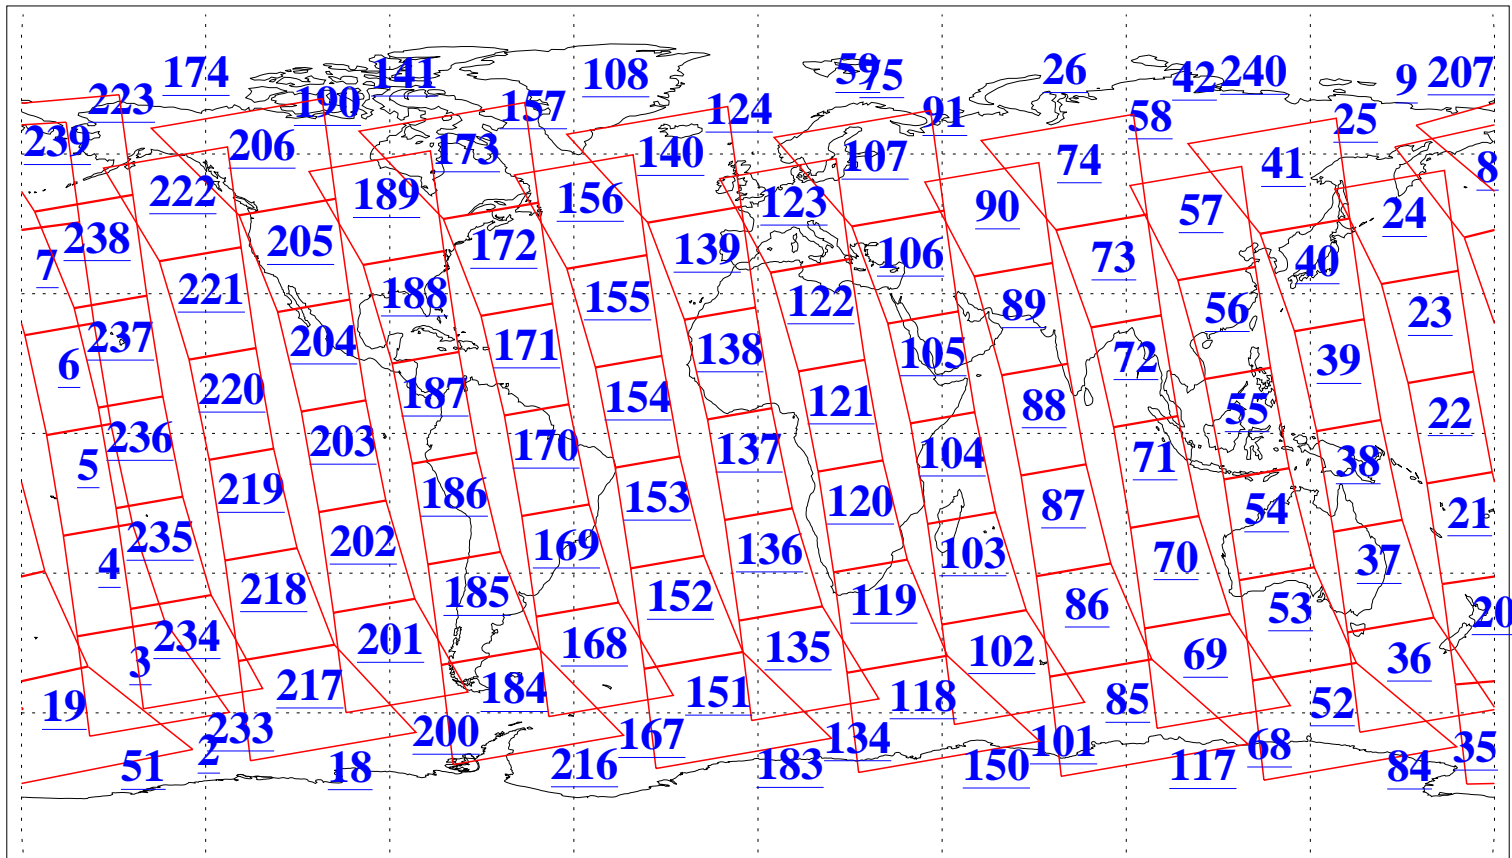

L1B Availability  
AMSU Granules: 240  
HSB Granules: 0  
AIRS Granules: 240

27 Apr 2005  
DoY 117  
Aqua Day 1089  
Granules: 1 to 120

Granules: 121 to 240

Legend: AMSU Available, HSB Available, AIRS Available

L1B Availability  
AMSU Granules: 240  
HSB Granules: 0  
AIRS Granules: 240

27 Apr 2005  
DoY 117  
Aqua Day 1089

Ascending Granules

Descending Granules

Legend: AMSU Available, HSB Available, AIRS Available

L1B Availability  
 AMSU Granules: 240  
 HSB Granules: 0  
 AIRS Granules: 240

27 Apr 2005  
 DoY 117  
 Aqua Day 1089

Northern Hemisphere Granules

Southern Hemisphere Granules

Legend: AMSU Available, HSB Available, AIRS Available