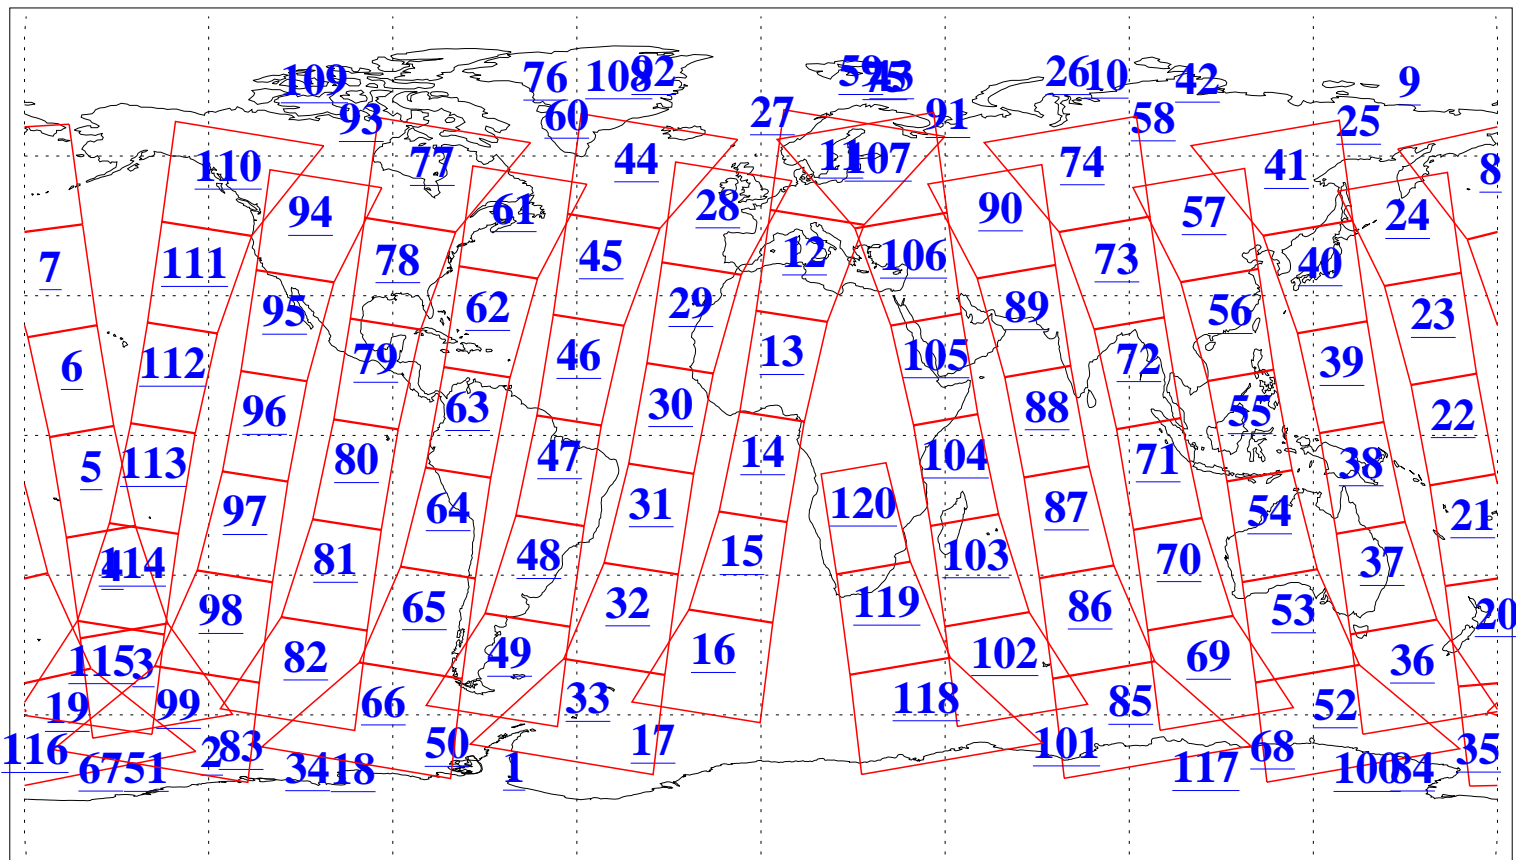

L1B Availability  
AMSU Granules: 240  
HSB Granules: 0  
AIRS Granules: 240

27 Apr 2005  
DoY 117  
Aqua Day 1089  
Granules: 1 to 120

Granules: 121 to 240

Legend: AMSU Available, HSB Available, AIRS Available

L1B Availability  
AMSU Granules: 240  
HSB Granules: 0  
AIRS Granules: 240

27 Apr 2005  
DoY 117  
Aqua Day 1089

Ascending Granules

Descending Granules

Legend: AMSU Available, HSB Available, AIRS Available

L1B Availability  
 AMSU Granules: 240  
 HSB Granules: 0  
 AIRS Granules: 240

27 Apr 2005  
 DoY 117  
 Aqua Day 1089

Northern Hemisphere Granules

Southern Hemisphere Granules

Legend: AMSU Available, HSB Available, AIRS Available