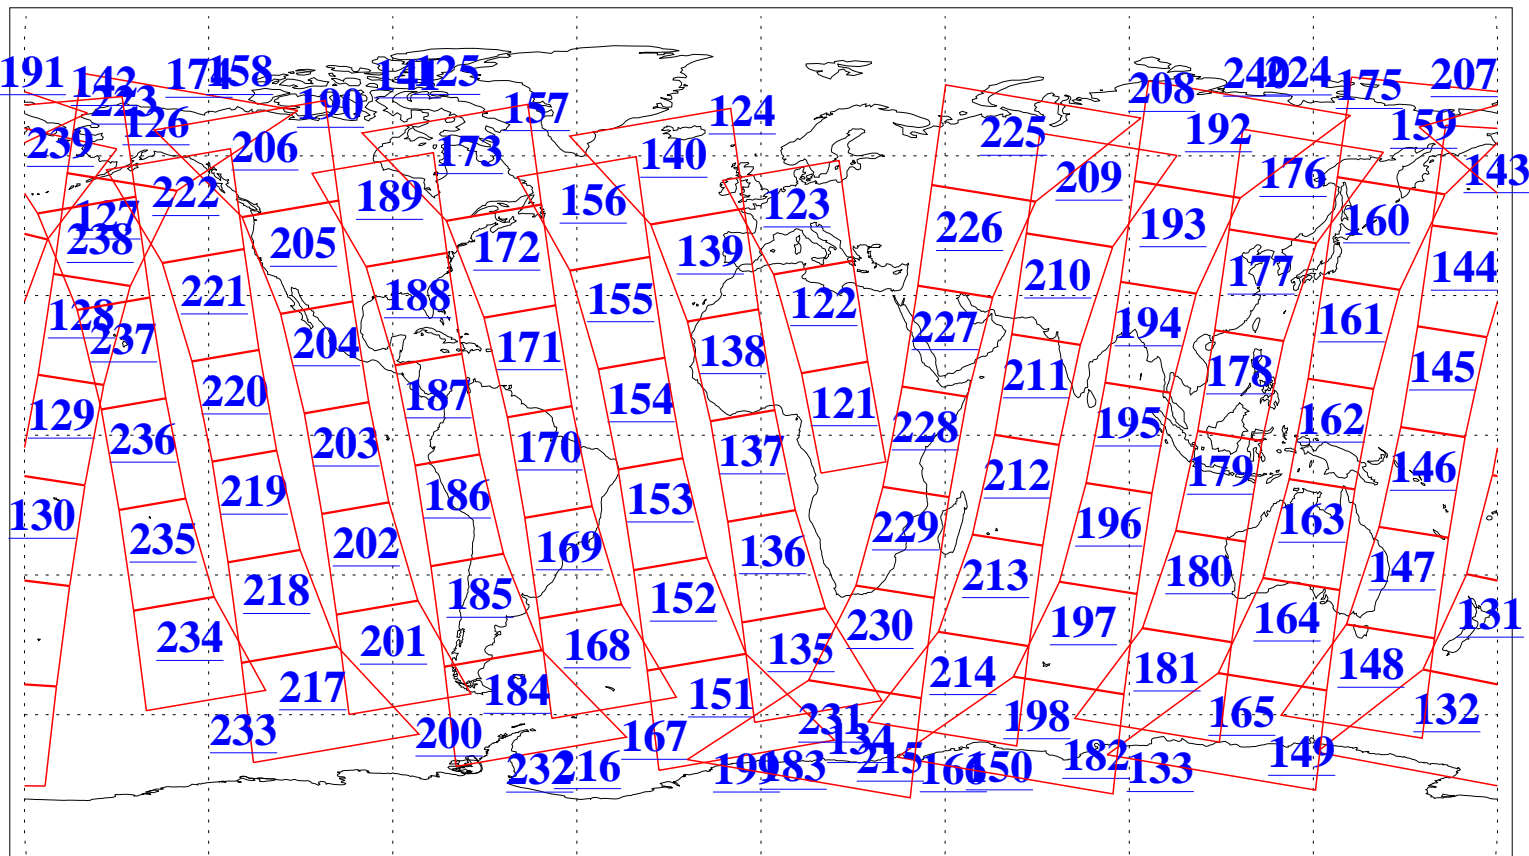

L1B Availability  
AMSU Granules: 240  
HSB Granules: 0  
AIRS Granules: 240

27 Apr 2005  
DoY 117  
Aqua Day 1089  
Granules: 1 to 120

Granules: 121 to 240

Legend: AMSU Available, HSB Available, AIRS Available

L1B Availability  
AMSU Granules: 240  
HSB Granules: 0  
AIRS Granules: 240

27 Apr 2005  
DoY 117  
Aqua Day 1089

Ascending Granules

Descending Granules

Legend: AMSU Available, HSB Available, AIRS Available

L1B Availability  
 AMSU Granules: 240  
 HSB Granules: 0  
 AIRS Granules: 240

27 Apr 2005  
 DoY 117  
 Aqua Day 1089

Northern Hemisphere Granules

Southern Hemisphere Granules

Legend: AMSU Available, HSB Available, AIRS Available