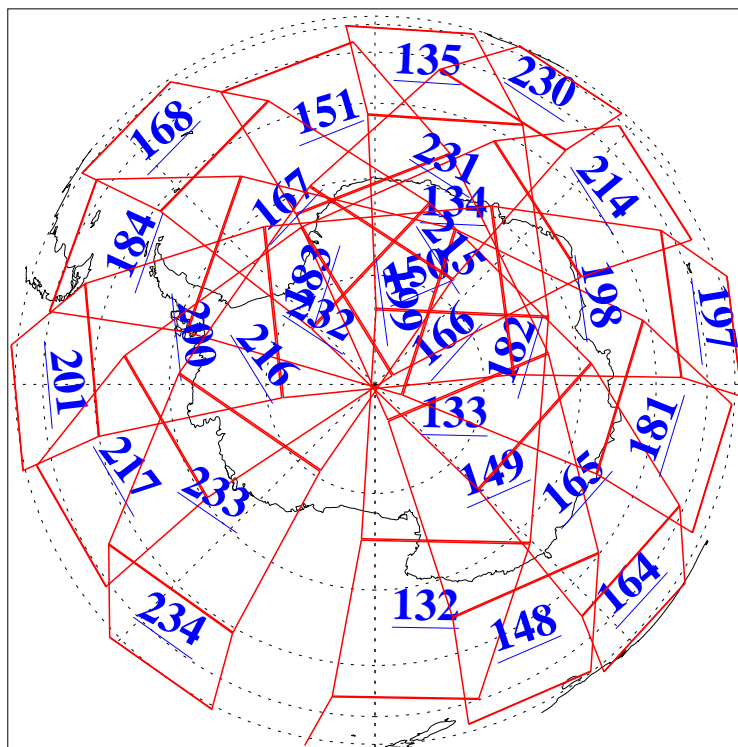

L1B Availability  
AMSU Granules: 240  
HSB Granules: 0  
AIRS Granules: 240

27 Apr 2005  
DoY 117  
Aqua Day 1089  
Granules: 1 to 120

Granules: 121 to 240

Legend: AMSU Available, HSB Available, AIRS Available

L1B Availability  
AMSU Granules: 240  
HSB Granules: 0  
AIRS Granules: 240

27 Apr 2005  
DoY 117  
Aqua Day 1089

Ascending Granules

Descending Granules

Legend: AMSU Available, HSB Available, AIRS Available

L1B Availability  
 AMSU Granules: 240  
 HSB Granules: 0  
 AIRS Granules: 240

27 Apr 2005  
 DoY 117  
 Aqua Day 1089

Northern Hemisphere Granules

Southern Hemisphere Granules

Legend: AMSU Available, HSB Available, AIRS Available