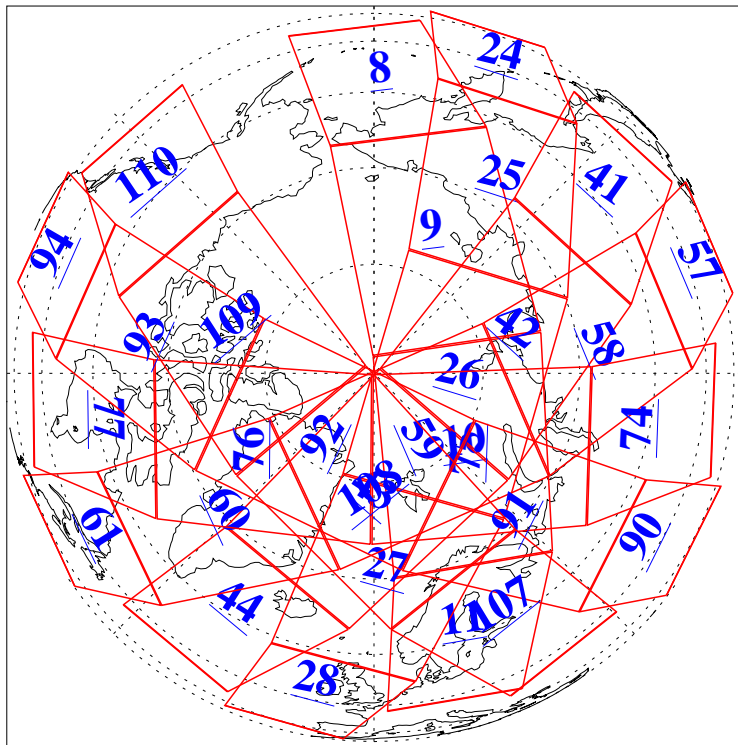

L1B Availability  
AMSU Granules: 240  
HSB Granules: 0  
AIRS Granules: 240

27 Apr 2005  
DoY 117  
Aqua Day 1089  
Granules: 1 to 120

Granules: 121 to 240

Legend: AMSU Available, HSB Available, AIRS Available

L1B Availability  
AMSU Granules: 240  
HSB Granules: 0  
AIRS Granules: 240

27 Apr 2005  
DoY 117  
Aqua Day 1089

Ascending Granules

Descending Granules

Legend: AMSU Available, HSB Available, AIRS Available

L1B Availability  
 AMSU Granules: 240  
 HSB Granules: 0  
 AIRS Granules: 240

27 Apr 2005  
 DoY 117  
 Aqua Day 1089

Northern Hemisphere Granules

Southern Hemisphere Granules

Legend: AMSU Available, HSB Available, AIRS Available