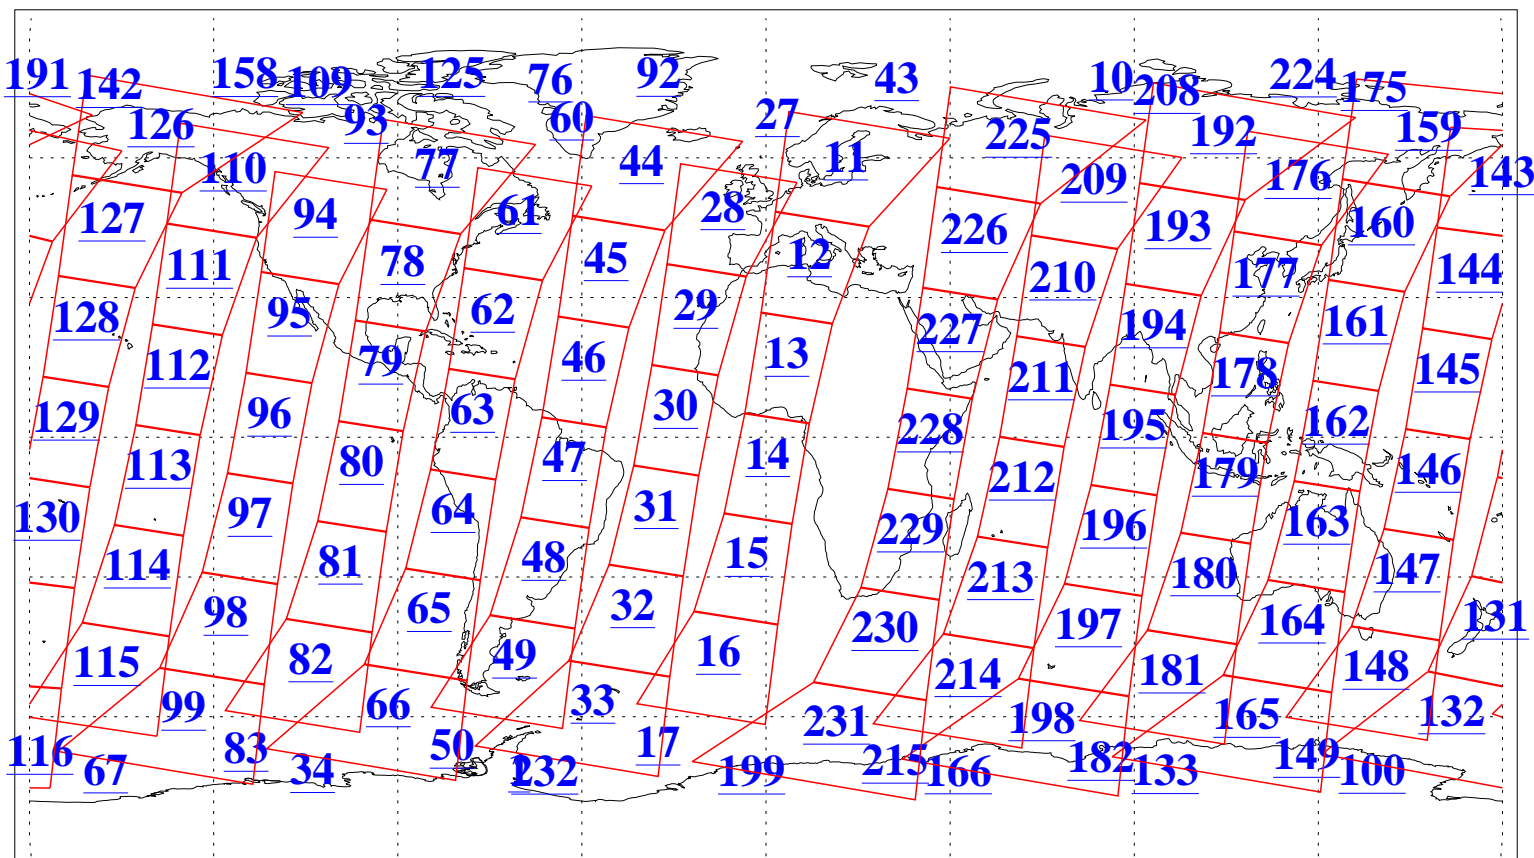

L1B Availability  
AMSU Granules: 240  
HSB Granules: 0  
AIRS Granules: 240

27 Apr 2005  
DoY 117  
Aqua Day 1089  
Granules: 1 to 120

Granules: 121 to 240

Legend: AMSU Available, HSB Available, AIRS Available

L1B Availability  
AMSU Granules: 240  
HSB Granules: 0  
AIRS Granules: 240

27 Apr 2005  
DoY 117  
Aqua Day 1089

Ascending Granules

Descending Granules

Legend: AMSU Available, HSB Available, AIRS Available

L1B Availability  
 AMSU Granules: 240  
 HSB Granules: 0  
 AIRS Granules: 240

27 Apr 2005  
 DoY 117  
 Aqua Day 1089

Northern Hemisphere Granules

Southern Hemisphere Granules

Legend: AMSU Available, HSB Available, AIRS Available