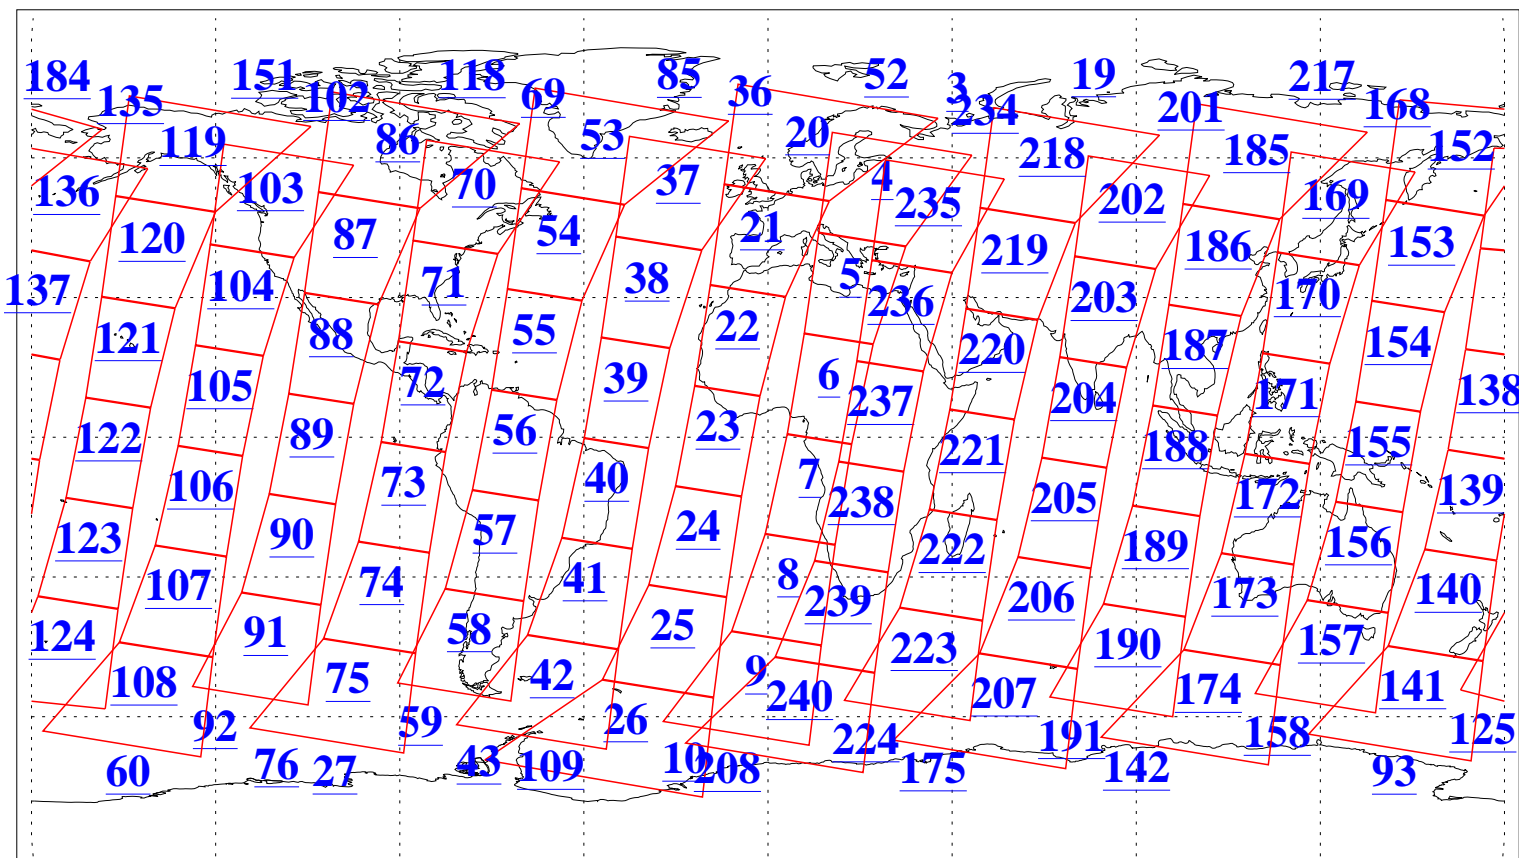

L1B Availability
AMSU Granules: 240
HSB Granules: 0
AIRS Granules: 240

26 Apr 2005
DoY 116
Aqua Day 1088
Granules: 1 to 120

Granules: 121 to 240

Legend: AMSU Available, HSB Available, AIRS Available

L1B Availability
AMSU Granules: 240
HSB Granules: 0
AIRS Granules: 240

26 Apr 2005
DoY 116
Aqua Day 1088

Ascending Granules

Descending Granules

Legend: AMSU Available, HSB Available, AIRS Available

L1B Availability
AMSU Granules: 240
HSB Granules: 0
AIRS Granules: 240

26 Apr 2005
DoY 116
Aqua Day 1088

Northern Hemisphere Granules

Southern Hemisphere Granules

Legend: AMSU Available, HSB Available, AIRS Available