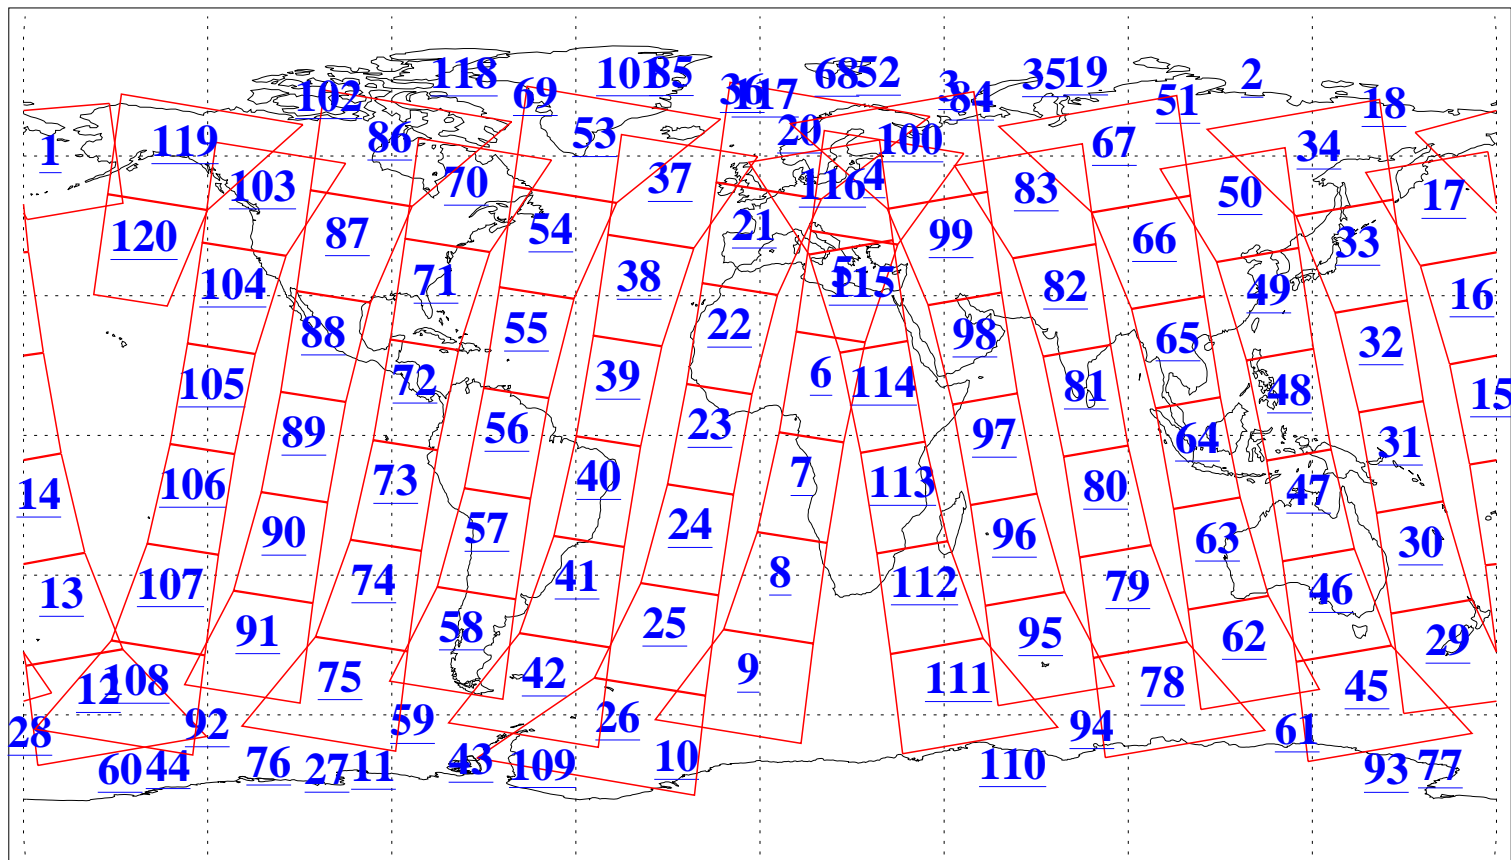

L1B Availability
AMSU Granules: 240
HSB Granules: 0
AIRS Granules: 240

26 Apr 2005
DoY 116
Aqua Day 1088
Granules: 1 to 120

Granules: 121 to 240

Legend: AMSU Available, HSB Available, AIRS Available

L1B Availability
AMSU Granules: 240
HSB Granules: 0
AIRS Granules: 240

26 Apr 2005
DoY 116
Aqua Day 1088

Ascending Granules

Descending Granules

Legend: AMSU Available, HSB Available, AIRS Available

L1B Availability
AMSU Granules: 240
HSB Granules: 0
AIRS Granules: 240

26 Apr 2005
DoY 116
Aqua Day 1088

Northern Hemisphere Granules

Southern Hemisphere Granules

Legend: AMSU Available, HSB Available, AIRS Available