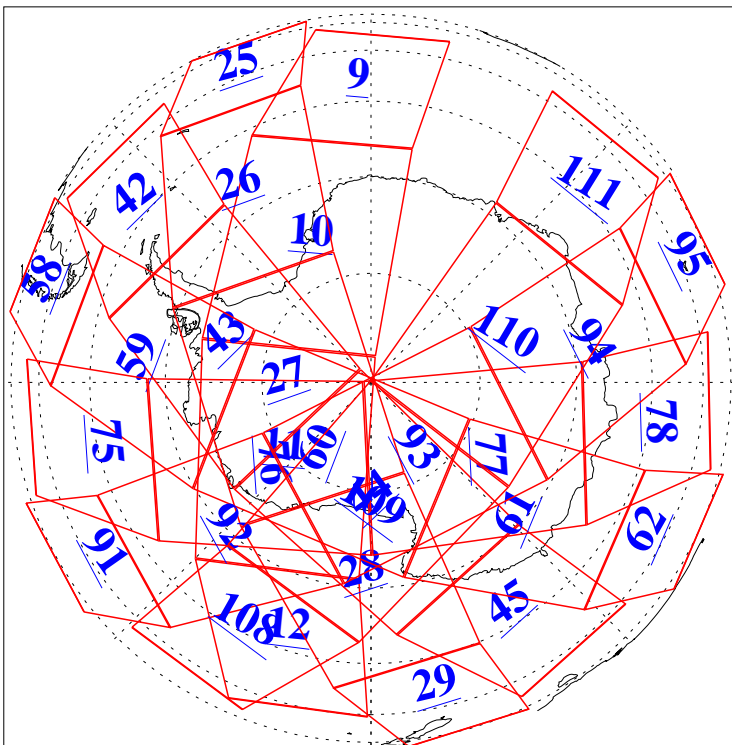

L1B Availability
AMSU Granules: 240
HSB Granules: 0
AIRS Granules: 240

26 Apr 2005
DoY 116
Aqua Day 1088
Granules: 1 to 120

Granules: 121 to 240

Legend: AMSU Available, HSB Available, AIRS Available

L1B Availability
AMSU Granules: 240
HSB Granules: 0
AIRS Granules: 240

26 Apr 2005
DoY 116
Aqua Day 1088

Ascending Granules

Descending Granules

Legend: AMSU Available, HSB Available, AIRS Available

L1B Availability
AMSU Granules: 240
HSB Granules: 0
AIRS Granules: 240

26 Apr 2005
DoY 116
Aqua Day 1088

Northern Hemisphere Granules

Southern Hemisphere Granules

Legend: AMSU Available, HSB Available, AIRS Available