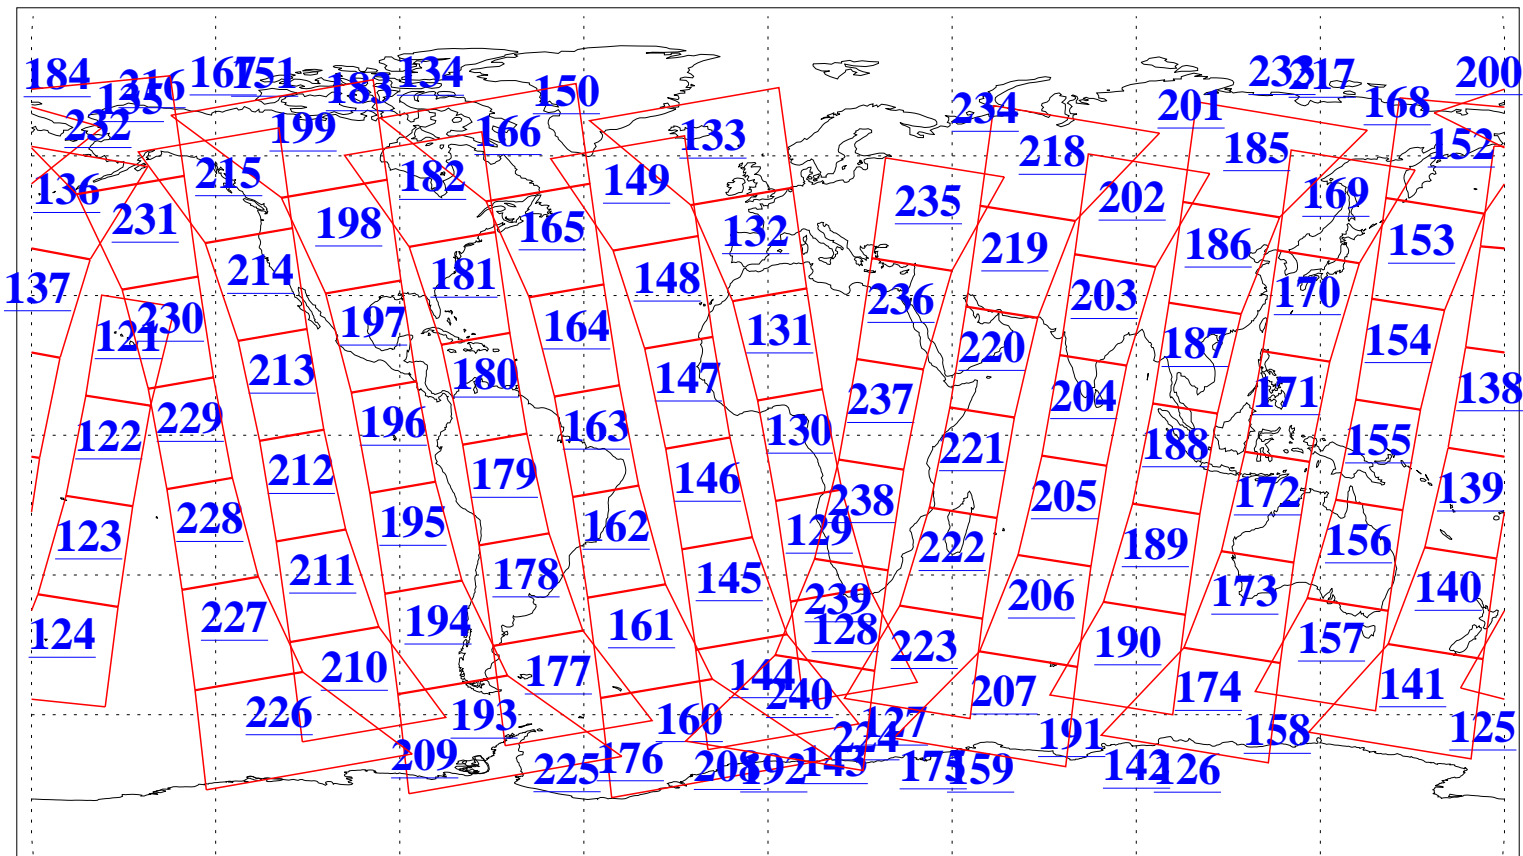

L1B Availability
AMSU Granules: 240
HSB Granules: 0
AIRS Granules: 240

26 Apr 2005
DoY 116
Aqua Day 1088
Granules: 1 to 120

Granules: 121 to 240

Legend: AMSU Available, HSB Available, AIRS Available

L1B Availability
AMSU Granules: 240
HSB Granules: 0
AIRS Granules: 240

26 Apr 2005
DoY 116
Aqua Day 1088

Ascending Granules

Descending Granules

Legend: AMSU Available, HSB Available, AIRS Available

L1B Availability
AMSU Granules: 240
HSB Granules: 0
AIRS Granules: 240

26 Apr 2005
DoY 116
Aqua Day 1088

Northern Hemisphere Granules

Southern Hemisphere Granules

Legend: AMSU Available, HSB Available, AIRS Available