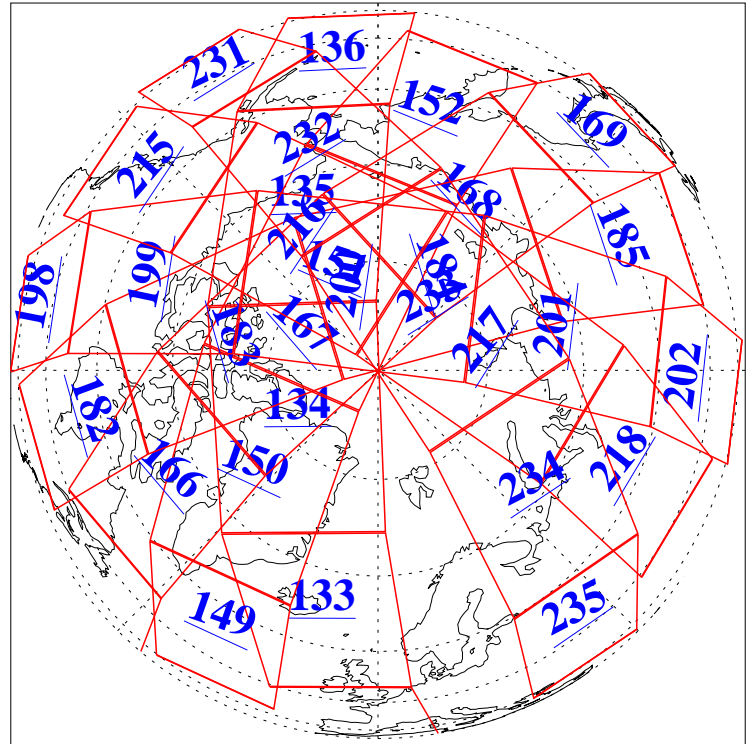

L1B Availability
AMSU Granules: 240
HSB Granules: 0
AIRS Granules: 240

26 Apr 2005
DoY 116
Aqua Day 1088
Granules: 1 to 120

Granules: 121 to 240

Legend: AMSU Available, HSB Available, AIRS Available

L1B Availability
AMSU Granules: 240
HSB Granules: 0
AIRS Granules: 240

26 Apr 2005
DoY 116
Aqua Day 1088

Ascending Granules

Descending Granules

Legend: AMSU Available, HSB Available, AIRS Available

L1B Availability
AMSU Granules: 240
HSB Granules: 0
AIRS Granules: 240

26 Apr 2005
DoY 116
Aqua Day 1088

Northern Hemisphere Granules

Southern Hemisphere Granules

Legend: AMSU Available, HSB Available, AIRS Available