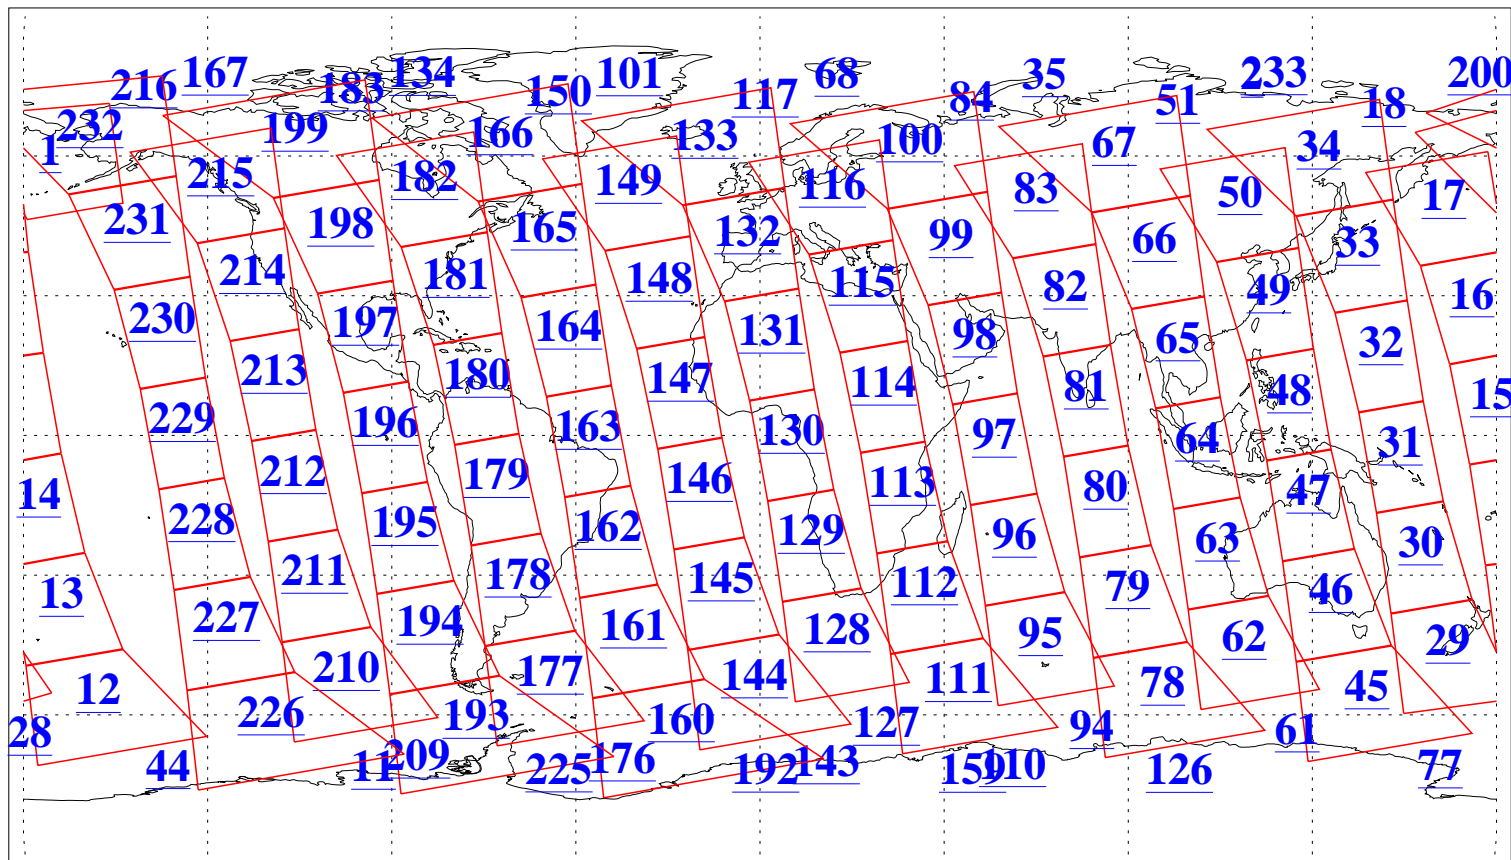

L1B Availability
AMSU Granules: 240
HSB Granules: 0
AIRS Granules: 240

26 Apr 2005
DoY 116
Aqua Day 1088
Granules: 1 to 120

Granules: 121 to 240

Legend: AMSU Available, HSB Available, AIRS Available

L1B Availability
AMSU Granules: 240
HSB Granules: 0
AIRS Granules: 240

26 Apr 2005
DoY 116
Aqua Day 1088

Ascending Granules

Descending Granules

Legend: AMSU Available, HSB Available, AIRS Available

L1B Availability
AMSU Granules: 240
HSB Granules: 0
AIRS Granules: 240

26 Apr 2005
DoY 116
Aqua Day 1088

Northern Hemisphere Granules

Southern Hemisphere Granules

Legend: AMSU Available, HSB Available, AIRS Available