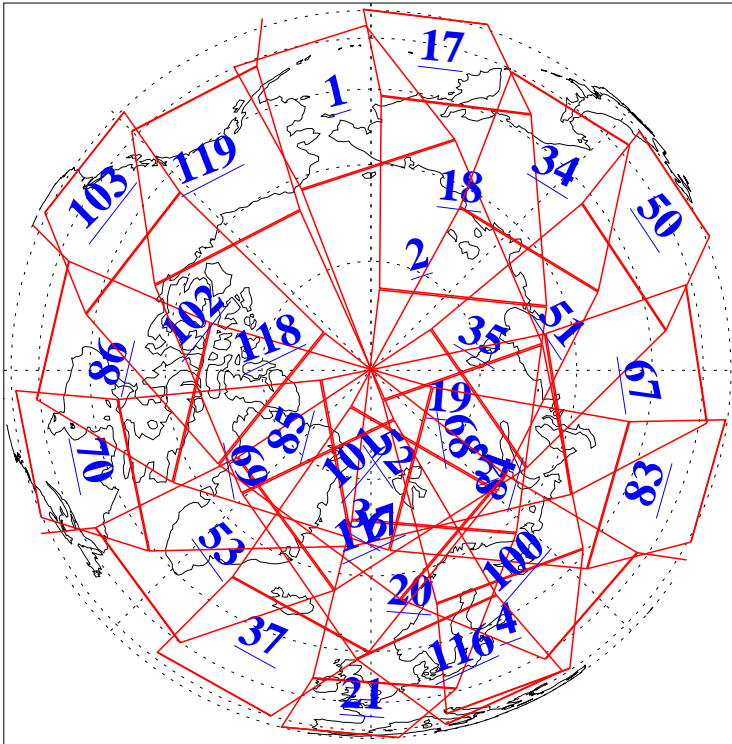

L1B Availability
AMSU Granules: 240
HSB Granules: 0
AIRS Granules: 240

26 Apr 2005
DoY 116
Aqua Day 1088
Granules: 1 to 120

Granules: 121 to 240

Legend: AMSU Available, HSB Available, AIRS Available

L1B Availability
AMSU Granules: 240
HSB Granules: 0
AIRS Granules: 240

26 Apr 2005
DoY 116
Aqua Day 1088

Ascending Granules

Descending Granules

Legend: AMSU Available, HSB Available, AIRS Available

L1B Availability
AMSU Granules: 240
HSB Granules: 0
AIRS Granules: 240

26 Apr 2005
DoY 116
Aqua Day 1088

Northern Hemisphere Granules

Southern Hemisphere Granules

Legend: AMSU Available, HSB Available, AIRS Available