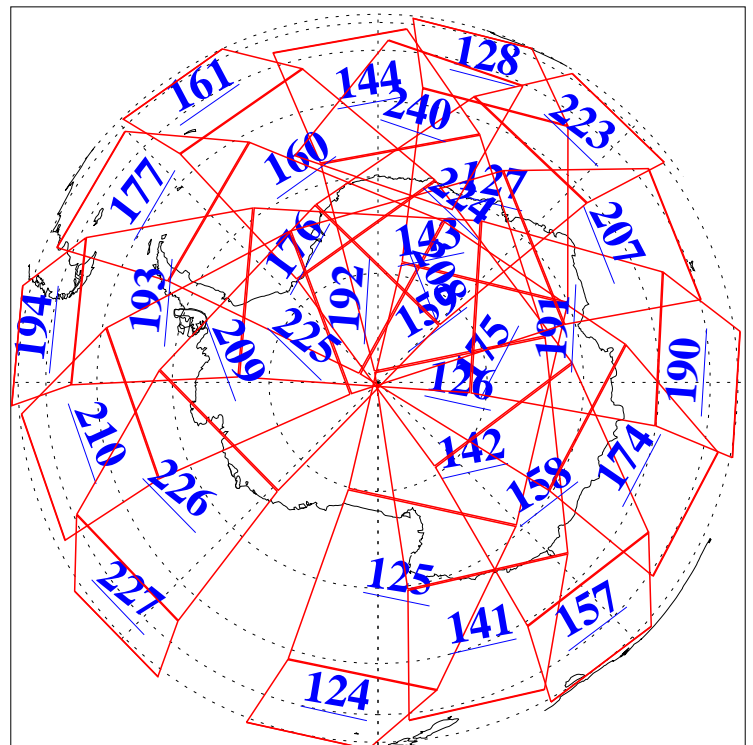

L1B Availability
AMSU Granules: 240
HSB Granules: 0
AIRS Granules: 240

26 Apr 2005
DoY 116
Aqua Day 1088
Granules: 1 to 120

Granules: 121 to 240

Legend: AMSU Available, HSB Available, AIRS Available

L1B Availability
AMSU Granules: 240
HSB Granules: 0
AIRS Granules: 240

26 Apr 2005
DoY 116
Aqua Day 1088

Ascending Granules

Descending Granules

Legend: AMSU Available, HSB Available, AIRS Available

L1B Availability
AMSU Granules: 240
HSB Granules: 0
AIRS Granules: 240

26 Apr 2005
DoY 116
Aqua Day 1088

Northern Hemisphere Granules

Southern Hemisphere Granules

Legend: AMSU Available, HSB Available, AIRS Available