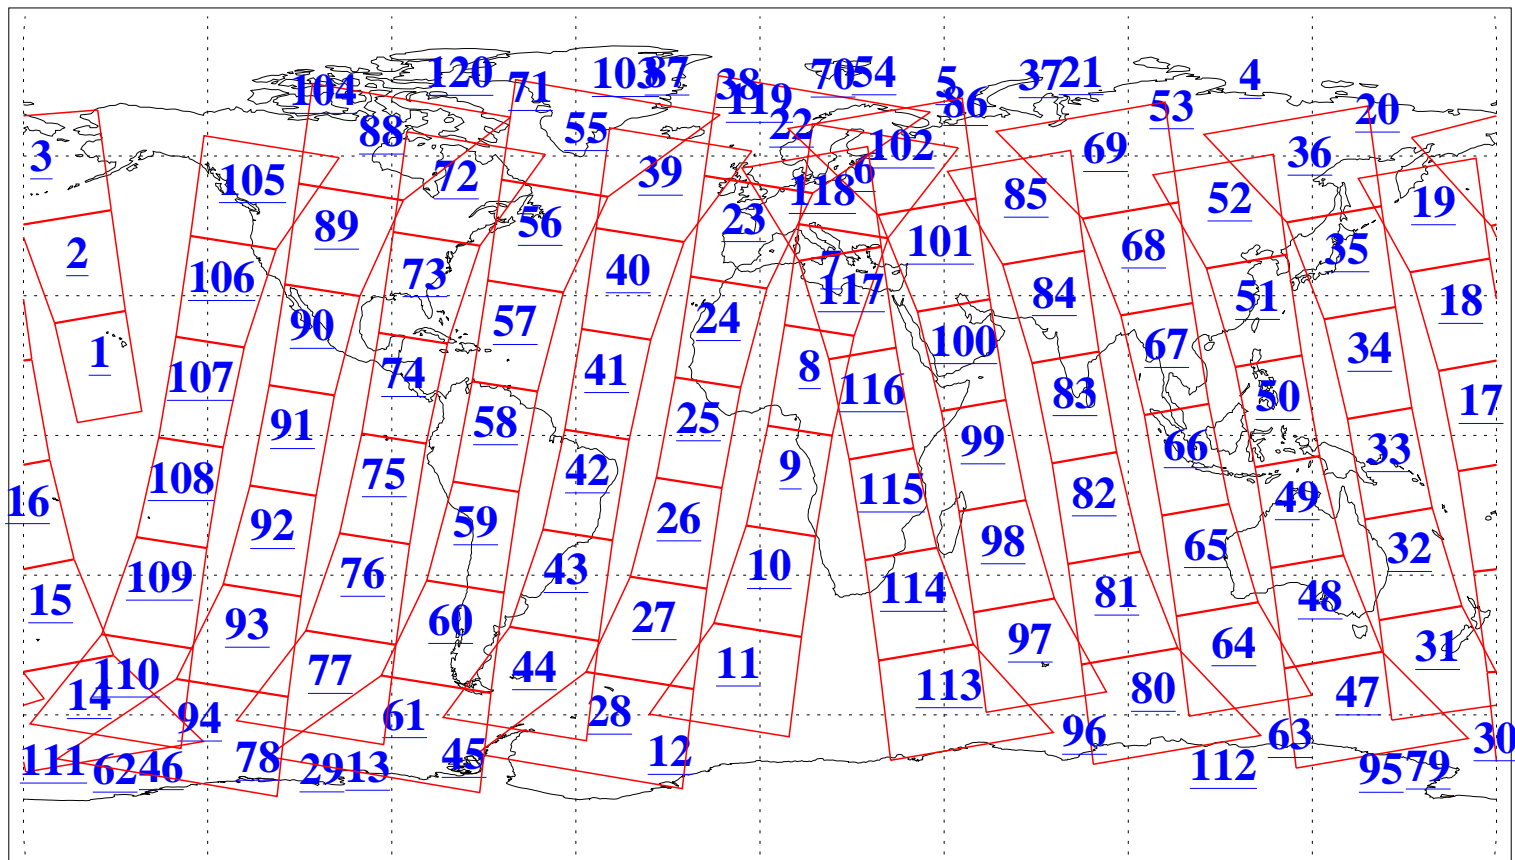

L1B Availability  
AMSU Granules: 240  
HSB Granules: 0  
AIRS Granules: 240

24 Apr 2005  
DoY 114  
Aqua Day 1086  
Granules: 1 to 120

Granules: 121 to 240

Legend: AMSU Available, HSB Available, AIRS Available

L1B Availability  
AMSU Granules: 240  
HSB Granules: 0  
AIRS Granules: 240

24 Apr 2005  
DoY 114  
Aqua Day 1086  
Ascending Granules

Descending Granules

Legend: AMSU Available, HSB Available, AIRS Available

L1B Availability  
 AMSU Granules: 240  
 HSB Granules: 0  
 AIRS Granules: 240

24 Apr 2005  
 DoY 114  
 Aqua Day 1086

Northern Hemisphere Granules

Southern Hemisphere Granules

Legend: AMSU Available, HSB Available, AIRS Available