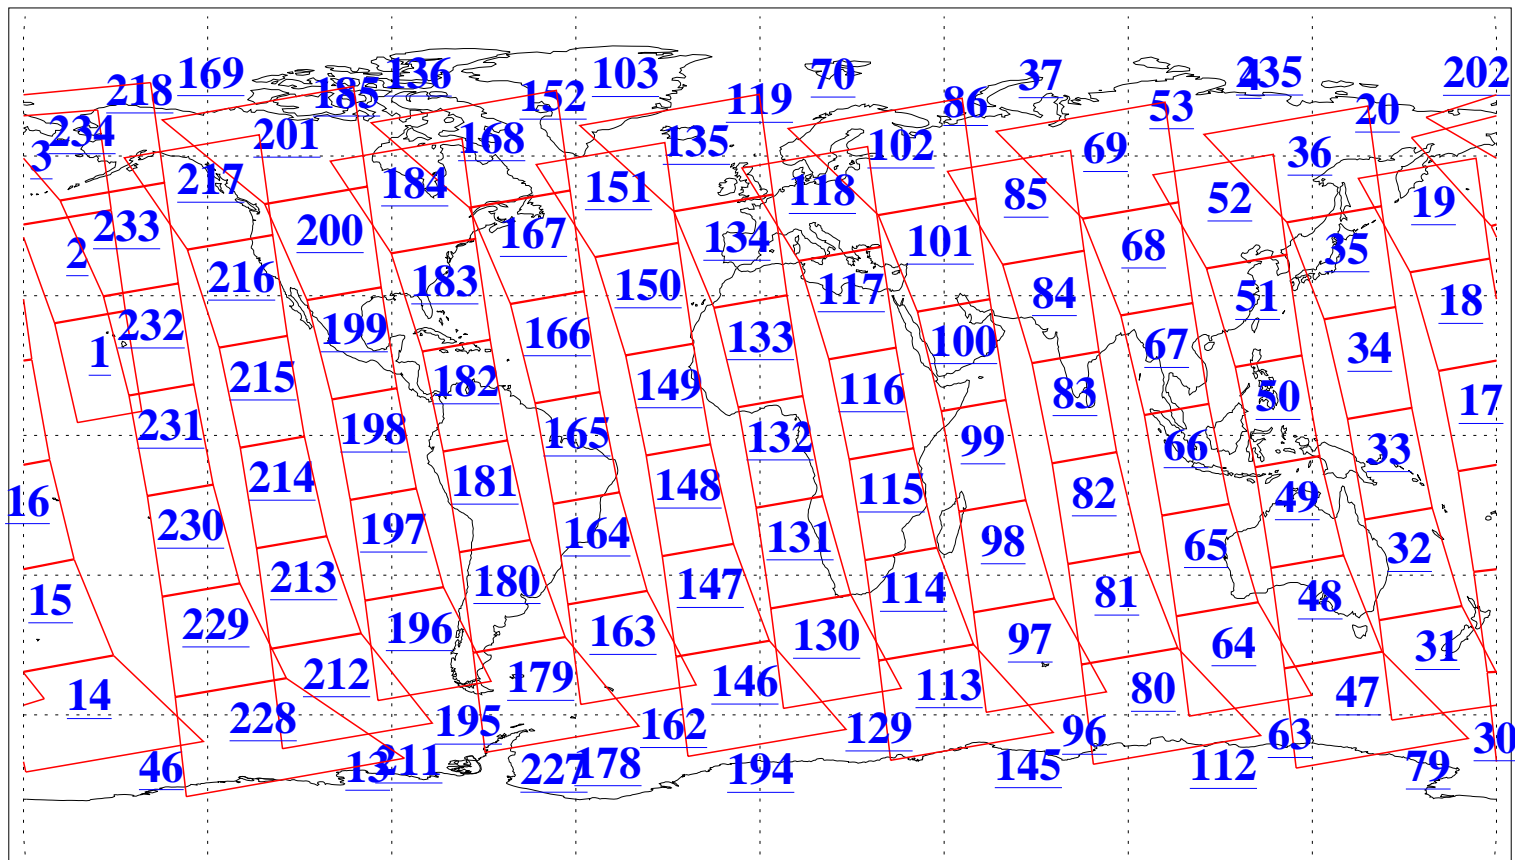

L1B Availability  
AMSU Granules: 240  
HSB Granules: 0  
AIRS Granules: 240

24 Apr 2005  
DoY 114  
Aqua Day 1086  
Granules: 1 to 120

Granules: 121 to 240

Legend: AMSU Available, HSB Available, AIRS Available

L1B Availability  
AMSU Granules: 240  
HSB Granules: 0  
AIRS Granules: 240

24 Apr 2005  
DoY 114  
Aqua Day 1086  
Ascending Granules

Descending Granules

Legend: AMSU Available, HSB Available, AIRS Available

L1B Availability  
 AMSU Granules: 240  
 HSB Granules: 0  
 AIRS Granules: 240

24 Apr 2005  
 DoY 114  
 Aqua Day 1086

Northern Hemisphere Granules

Southern Hemisphere Granules

Legend: AMSU Available, HSB Available, AIRS Available