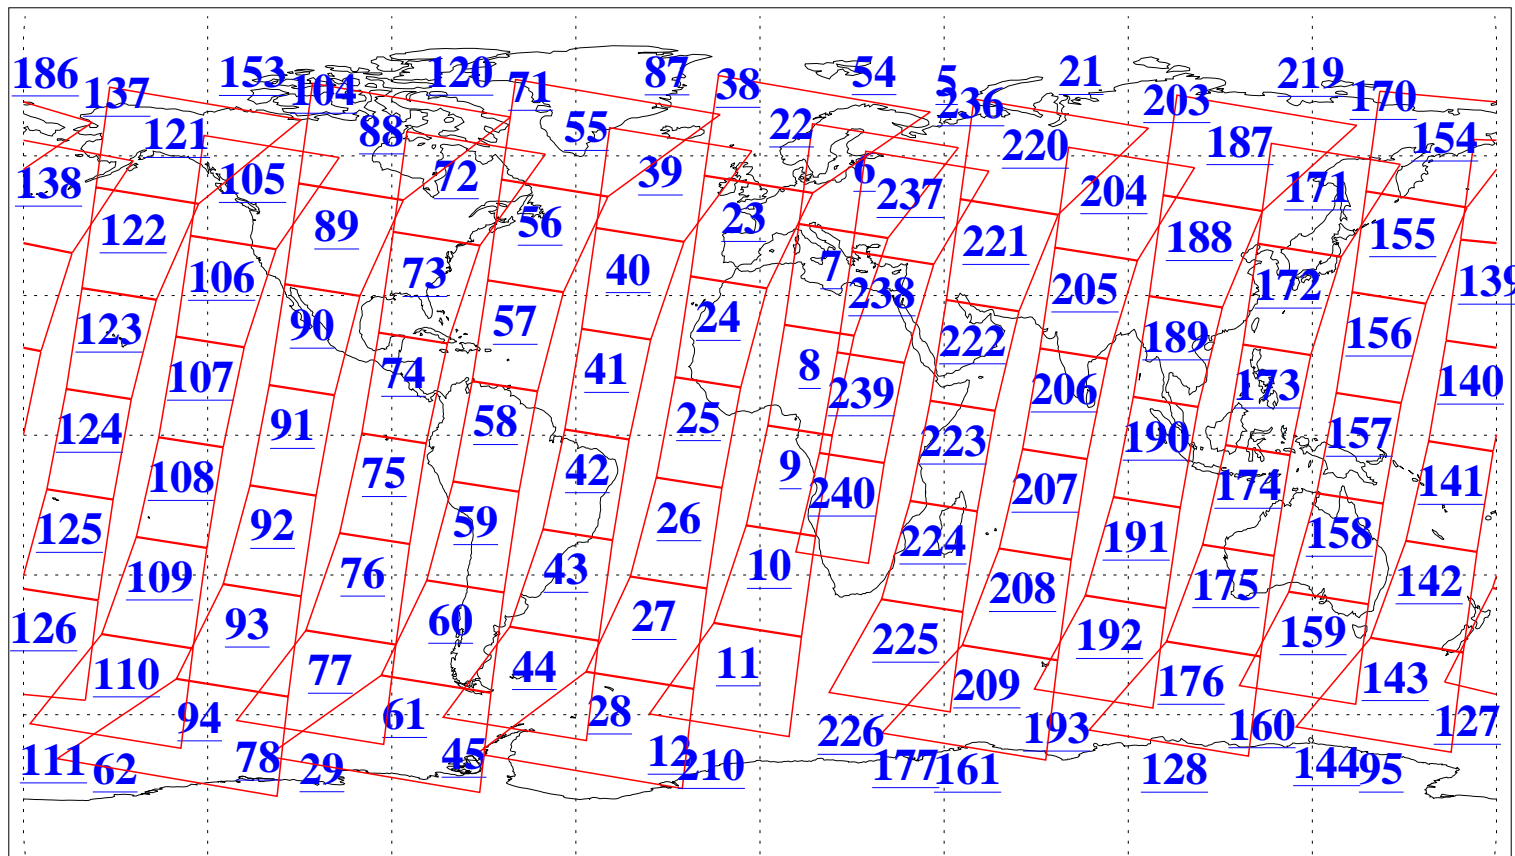

L1B Availability  
AMSU Granules: 240  
HSB Granules: 0  
AIRS Granules: 240

24 Apr 2005  
DoY 114  
Aqua Day 1086  
Granules: 1 to 120

Granules: 121 to 240

Legend: AMSU Available, HSB Available, AIRS Available

L1B Availability  
AMSU Granules: 240  
HSB Granules: 0  
AIRS Granules: 240

24 Apr 2005  
DoY 114  
Aqua Day 1086  
Ascending Granules

Descending Granules

Legend: AMSU Available, HSB Available, AIRS Available

L1B Availability  
 AMSU Granules: 240  
 HSB Granules: 0  
 AIRS Granules: 240

24 Apr 2005  
 DoY 114  
 Aqua Day 1086

Northern Hemisphere Granules

Southern Hemisphere Granules

Legend: AMSU Available, HSB Available, AIRS Available