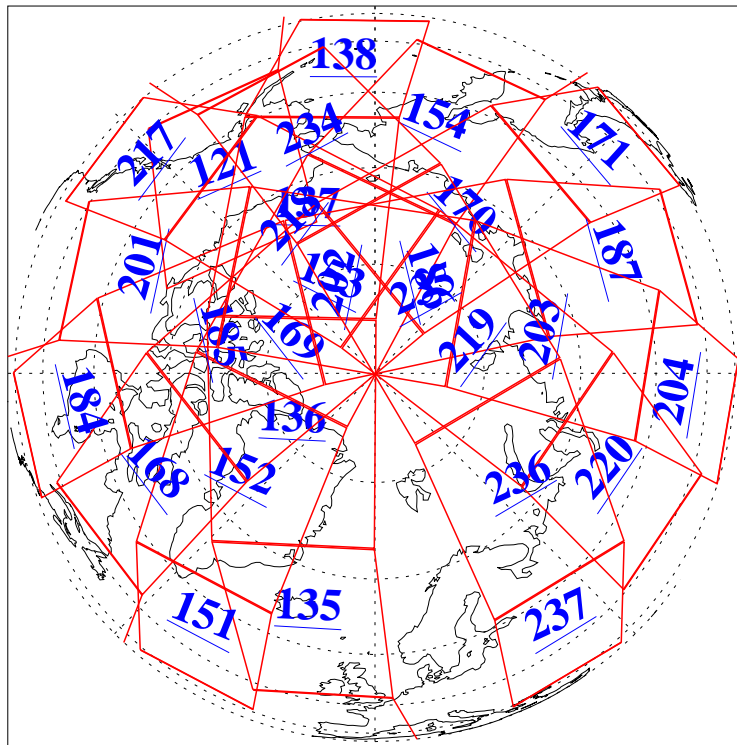

L1B Availability  
AMSU Granules: 240  
HSB Granules: 0  
AIRS Granules: 240

24 Apr 2005  
DoY 114  
Aqua Day 1086  
Granules: 1 to 120

Granules: 121 to 240

Legend: AMSU Available, HSB Available, AIRS Available

L1B Availability  
AMSU Granules: 240  
HSB Granules: 0  
AIRS Granules: 240

24 Apr 2005  
DoY 114  
Aqua Day 1086  
Ascending Granules

Descending Granules

Legend: AMSU Available, HSB Available, AIRS Available

L1B Availability  
 AMSU Granules: 240  
 HSB Granules: 0  
 AIRS Granules: 240

24 Apr 2005  
 DoY 114  
 Aqua Day 1086

Northern Hemisphere Granules

Southern Hemisphere Granules

Legend: AMSU Available, HSB Available, AIRS Available