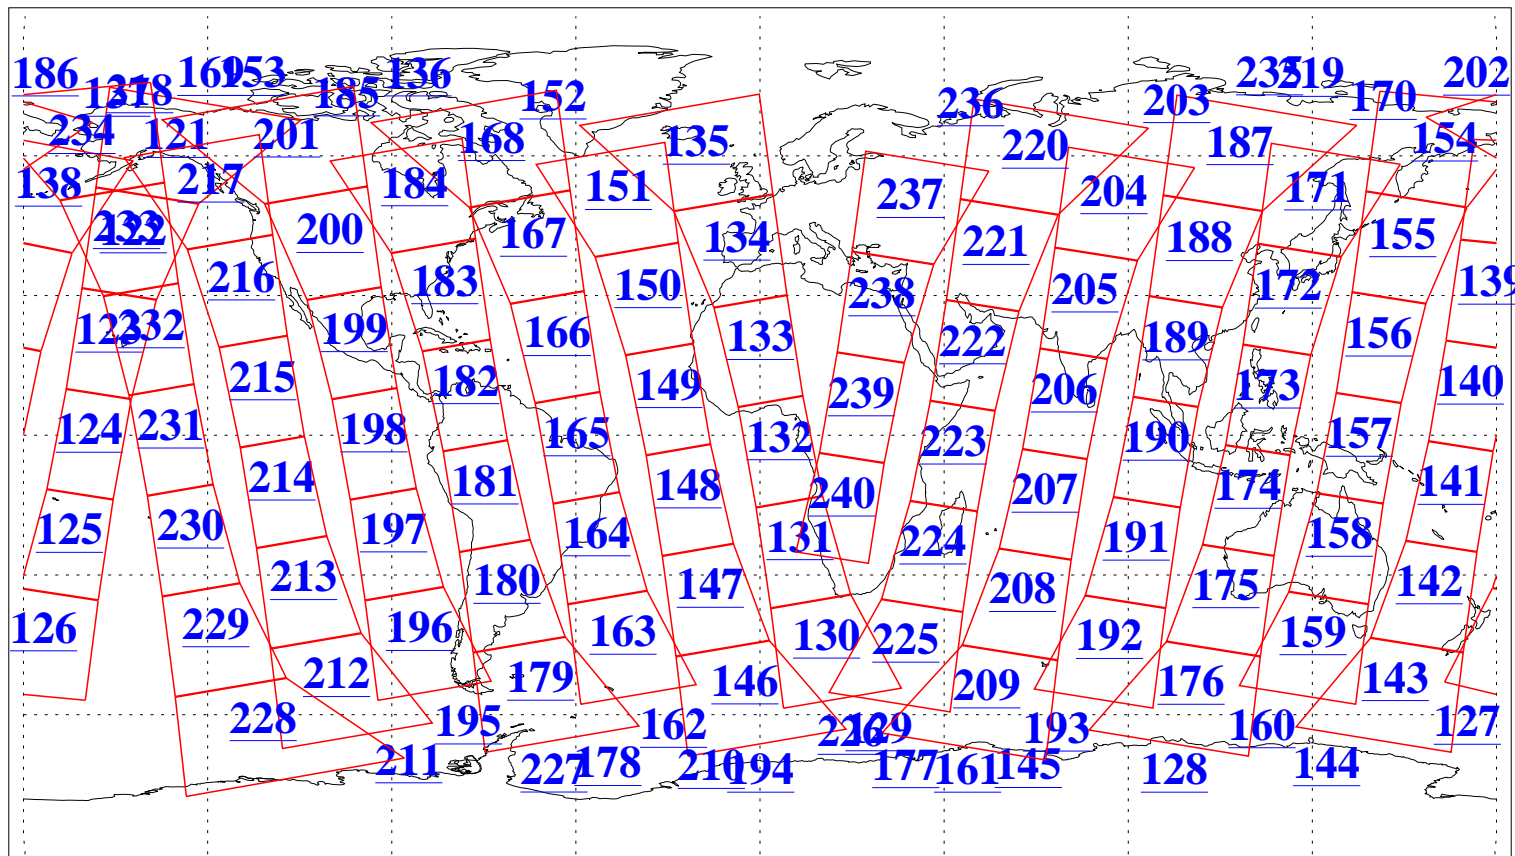

L1B Availability  
AMSU Granules: 240  
HSB Granules: 0  
AIRS Granules: 240

24 Apr 2005  
DoY 114  
Aqua Day 1086  
Granules: 1 to 120

Granules: 121 to 240

Legend: AMSU Available, HSB Available, AIRS Available

L1B Availability  
AMSU Granules: 240  
HSB Granules: 0  
AIRS Granules: 240

24 Apr 2005  
DoY 114  
Aqua Day 1086  
Ascending Granules

Descending Granules

Legend: AMSU Available, HSB Available, AIRS Available

L1B Availability  
 AMSU Granules: 240  
 HSB Granules: 0  
 AIRS Granules: 240

24 Apr 2005  
 DoY 114  
 Aqua Day 1086

Northern Hemisphere Granules

Southern Hemisphere Granules

Legend: AMSU Available, HSB Available, AIRS Available