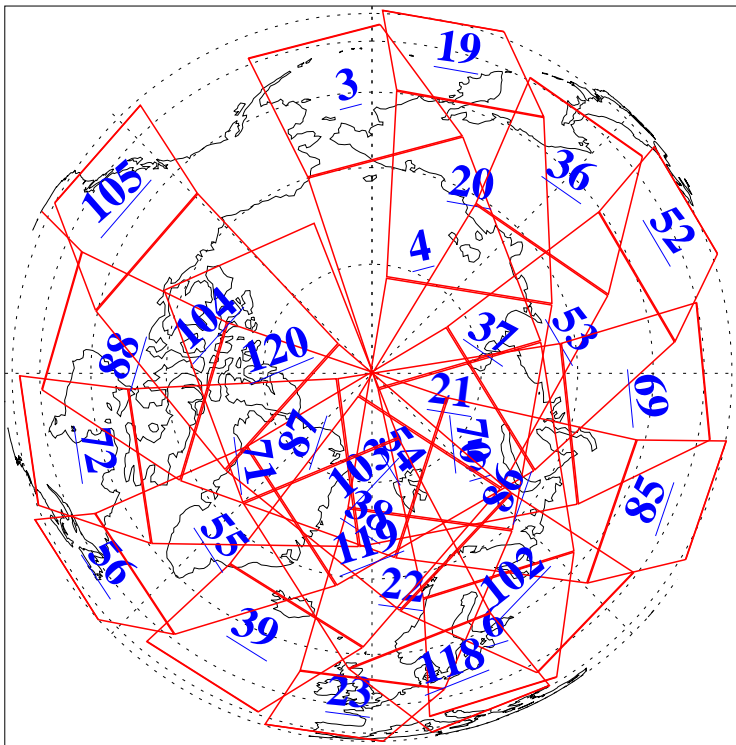

L1B Availability  
AMSU Granules: 240  
HSB Granules: 0  
AIRS Granules: 240

24 Apr 2005  
DoY 114  
Aqua Day 1086  
Granules: 1 to 120

Granules: 121 to 240

Legend: AMSU Available, HSB Available, AIRS Available

L1B Availability  
AMSU Granules: 240  
HSB Granules: 0  
AIRS Granules: 240

24 Apr 2005  
DoY 114  
Aqua Day 1086  
Ascending Granules

Descending Granules

Legend: AMSU Available, HSB Available, AIRS Available

L1B Availability  
 AMSU Granules: 240  
 HSB Granules: 0  
 AIRS Granules: 240

24 Apr 2005  
 DoY 114  
 Aqua Day 1086

Northern Hemisphere Granules

Southern Hemisphere Granules

Legend: AMSU Available, HSB Available, AIRS Available