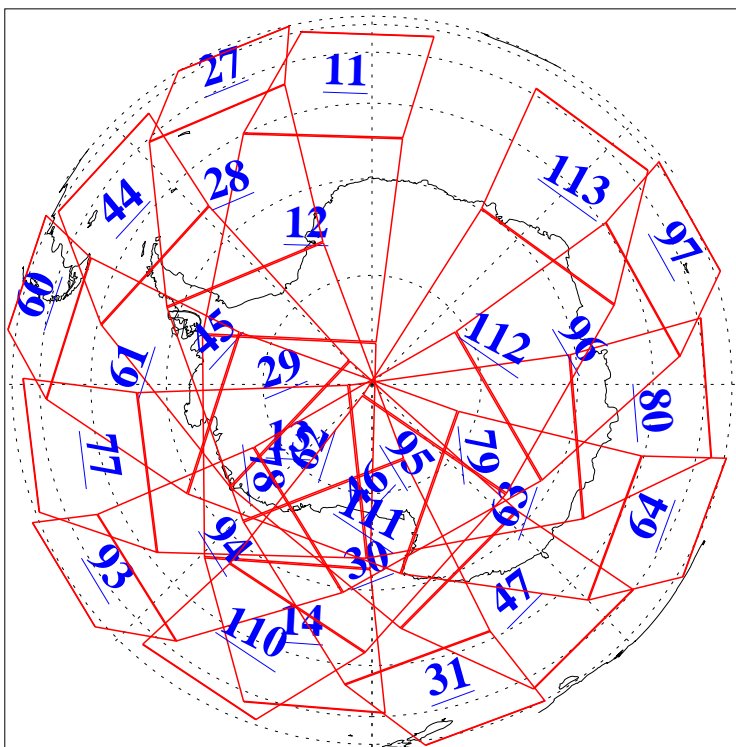

L1B Availability  
AMSU Granules: 240  
HSB Granules: 0  
AIRS Granules: 240

24 Apr 2005  
DoY 114  
Aqua Day 1086  
Granules: 1 to 120

Granules: 121 to 240

Legend: AMSU Available, HSB Available, AIRS Available

L1B Availability  
AMSU Granules: 240  
HSB Granules: 0  
AIRS Granules: 240

24 Apr 2005  
DoY 114  
Aqua Day 1086  
Ascending Granules

Descending Granules

Legend: AMSU Available, HSB Available, AIRS Available

L1B Availability  
 AMSU Granules: 240  
 HSB Granules: 0  
 AIRS Granules: 240

24 Apr 2005  
 DoY 114  
 Aqua Day 1086

Northern Hemisphere Granules

Southern Hemisphere Granules

Legend: AMSU Available, HSB Available, AIRS Available