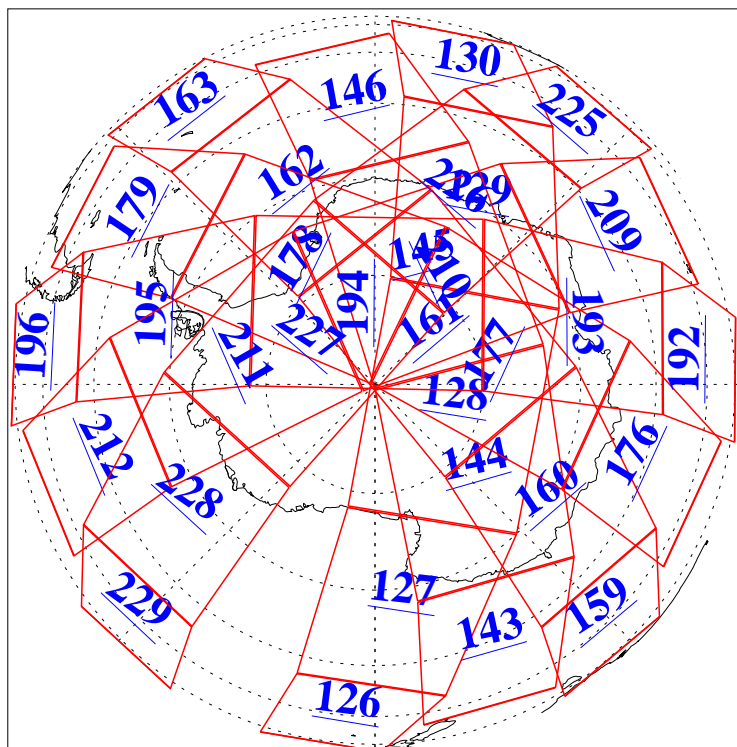

L1B Availability  
AMSU Granules: 240  
HSB Granules: 0  
AIRS Granules: 240

24 Apr 2005  
DoY 114  
Aqua Day 1086  
Granules: 1 to 120

Granules: 121 to 240

Legend: AMSU Available, HSB Available, AIRS Available

L1B Availability  
AMSU Granules: 240  
HSB Granules: 0  
AIRS Granules: 240

24 Apr 2005  
DoY 114  
Aqua Day 1086  
Ascending Granules

Descending Granules

Legend: AMSU Available, HSB Available, AIRS Available

L1B Availability  
 AMSU Granules: 240  
 HSB Granules: 0  
 AIRS Granules: 240

24 Apr 2005  
 DoY 114  
 Aqua Day 1086

Northern Hemisphere Granules

Southern Hemisphere Granules

Legend: AMSU Available, HSB Available, AIRS Available