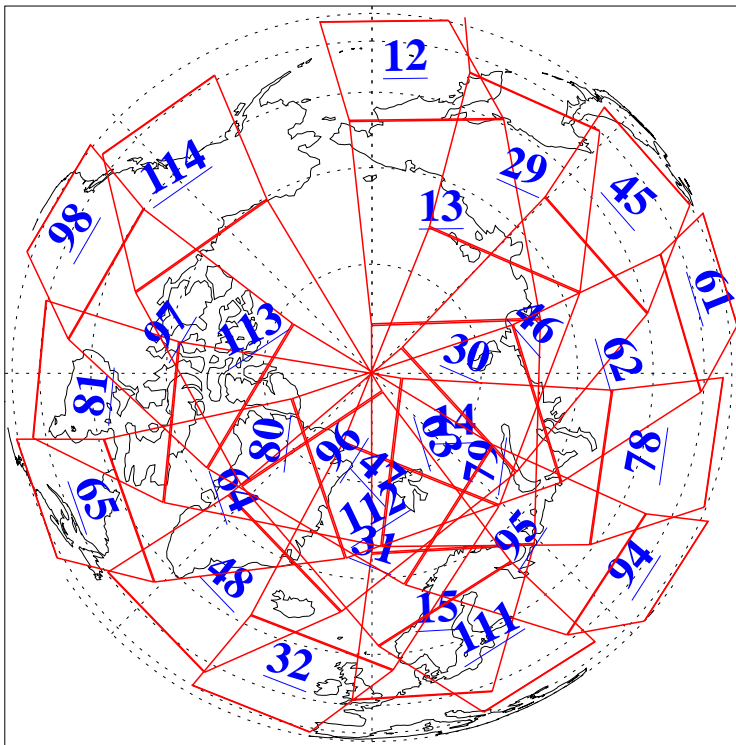

L1B Availability  
AMSU Granules: 240  
HSB Granules: 0  
AIRS Granules: 240

23 Apr 2005  
DoY 113  
Aqua Day 1085  
Granules: 1 to 120

Granules: 121 to 240

Legend: AMSU Available, HSB Available, AIRS Available

L1B Availability  
AMSU Granules: 240  
HSB Granules: 0  
AIRS Granules: 240

23 Apr 2005  
DoY 113  
Aqua Day 1085  
Ascending Granules

Descending Granules

Legend: AMSU Available, HSB Available, AIRS Available

L1B Availability  
 AMSU Granules: 240  
 HSB Granules: 0  
 AIRS Granules: 240

23 Apr 2005  
 DoY 113  
 Aqua Day 1085

Northern Hemisphere Granules

Southern Hemisphere Granules

Legend: AMSU Available, HSB Available, AIRS Available