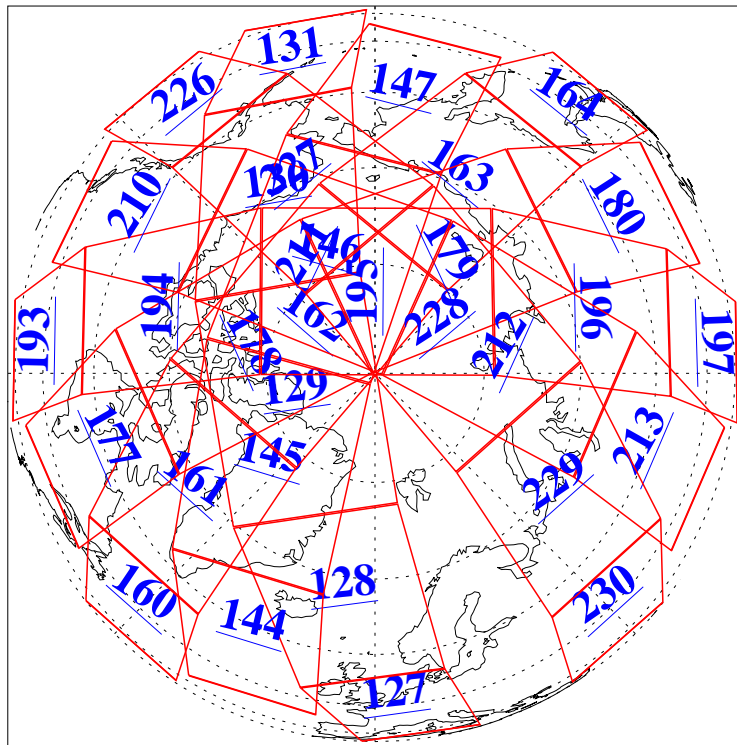

L1B Availability  
AMSU Granules: 240  
HSB Granules: 0  
AIRS Granules: 240

23 Apr 2005  
DoY 113  
Aqua Day 1085  
Ascending Granules

Descending Granules

Legend: AMSU Available, HSB Available, AIRS Available

L1B Availability  
 AMSU Granules: 240  
 HSB Granules: 0  
 AIRS Granules: 240

23 Apr 2005  
 DoY 113  
 Aqua Day 1085

Northern Hemisphere Granules

Southern Hemisphere Granules

Legend: AMSU Available, HSB Available, AIRS Available