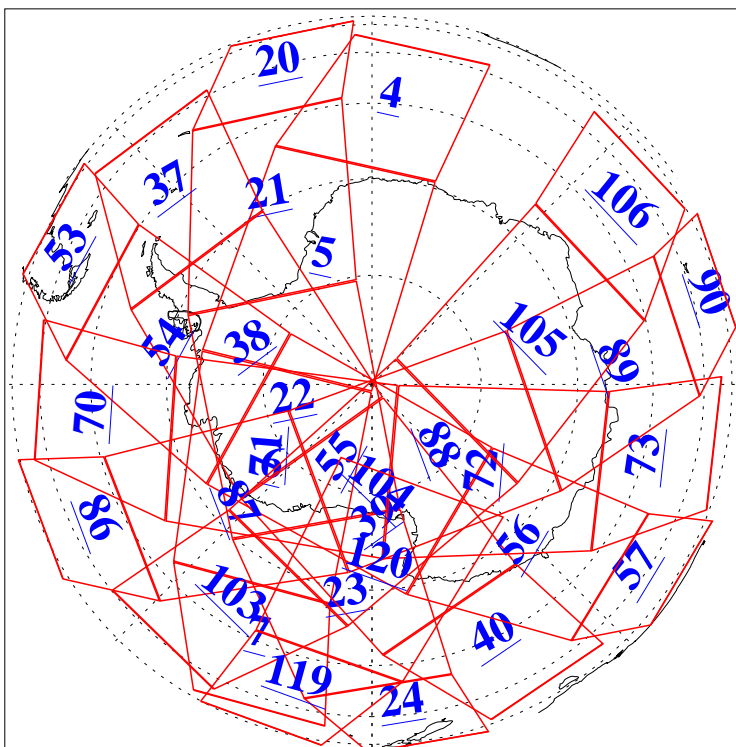

L1B Availability  
AMSU Granules: 240  
HSB Granules: 0  
AIRS Granules: 240

23 Apr 2005  
DoY 113  
Aqua Day 1085  
Granules: 1 to 120

Granules: 121 to 240

Legend: AMSU Available, HSB Available, AIRS Available

L1B Availability  
AMSU Granules: 240  
HSB Granules: 0  
AIRS Granules: 240

23 Apr 2005  
DoY 113  
Aqua Day 1085  
Ascending Granules

Descending Granules

Legend: AMSU Available, HSB Available, AIRS Available

L1B Availability  
 AMSU Granules: 240  
 HSB Granules: 0  
 AIRS Granules: 240

23 Apr 2005  
 DoY 113  
 Aqua Day 1085

Northern Hemisphere Granules

Southern Hemisphere Granules

Legend: AMSU Available, HSB Available, AIRS Available