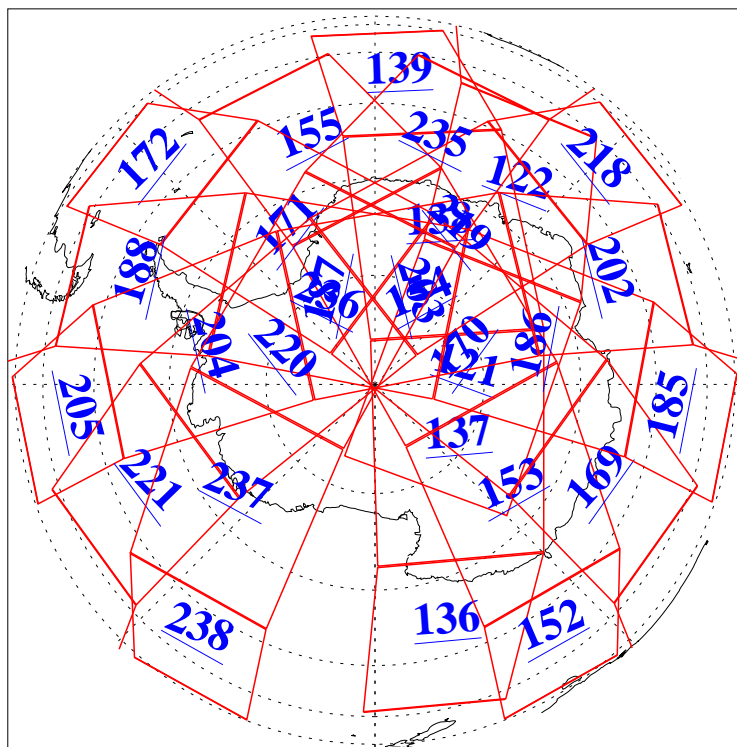

L1B Availability  
AMSU Granules: 240  
HSB Granules: 0  
AIRS Granules: 240

23 Apr 2005  
DoY 113  
Aqua Day 1085  
Granules: 1 to 120

Granules: 121 to 240

Legend: AMSU Available, HSB Available, AIRS Available

L1B Availability  
AMSU Granules: 240  
HSB Granules: 0  
AIRS Granules: 240

23 Apr 2005  
DoY 113  
Aqua Day 1085  
Ascending Granules

Descending Granules

Legend: AMSU Available, HSB Available, AIRS Available

L1B Availability  
 AMSU Granules: 240  
 HSB Granules: 0  
 AIRS Granules: 240

23 Apr 2005  
 DoY 113  
 Aqua Day 1085

Northern Hemisphere Granules

Southern Hemisphere Granules

Legend: AMSU Available, HSB Available, AIRS Available