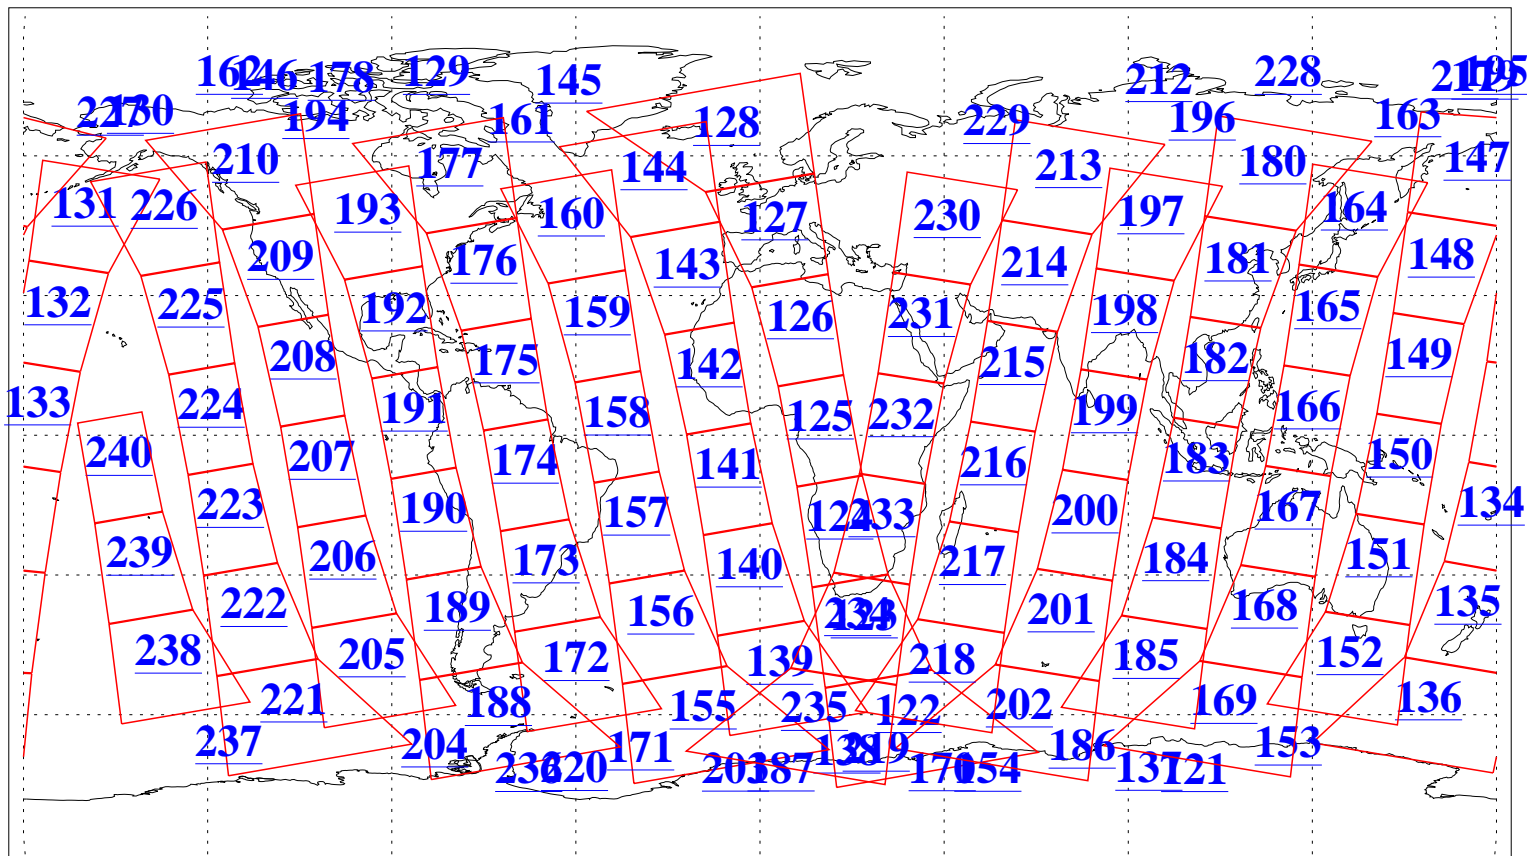

L1B Availability  
AMSU Granules: 240  
HSB Granules: 0  
AIRS Granules: 240

23 Apr 2005  
DoY 113  
Aqua Day 1085  
Granules: 1 to 120

Granules: 121 to 240

Legend: AMSU Available, HSB Available, AIRS Available

L1B Availability  
AMSU Granules: 240  
HSB Granules: 0  
AIRS Granules: 240

23 Apr 2005  
DoY 113  
Aqua Day 1085  
Ascending Granules

Descending Granules

Legend: AMSU Available, HSB Available, AIRS Available

L1B Availability  
 AMSU Granules: 240  
 HSB Granules: 0  
 AIRS Granules: 240

23 Apr 2005  
 DoY 113  
 Aqua Day 1085

Northern Hemisphere Granules

Southern Hemisphere Granules

Legend: AMSU Available, HSB Available, AIRS Available