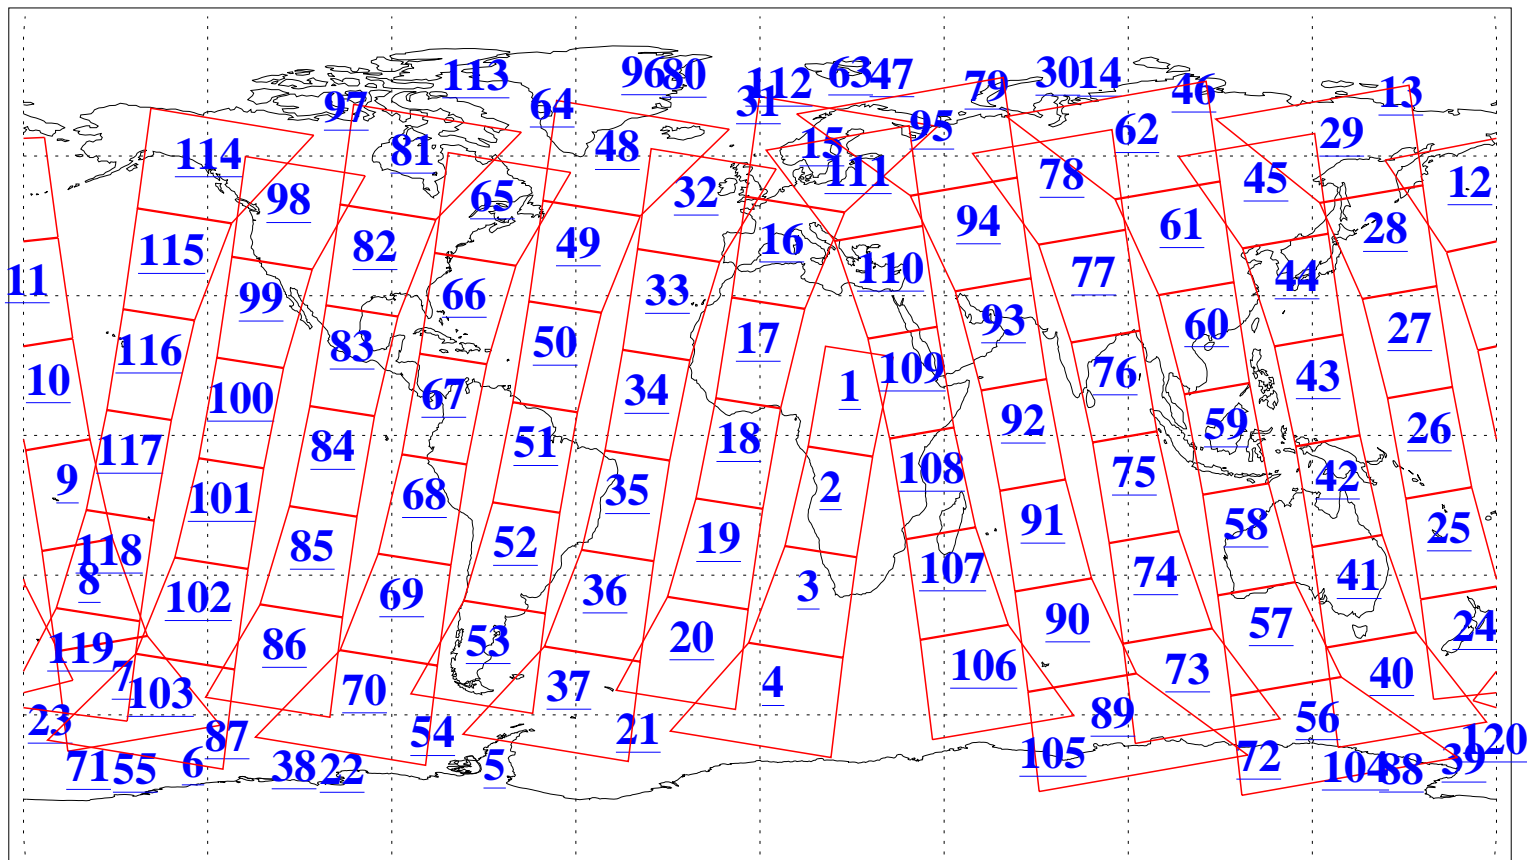

L1B Availability  
AMSU Granules: 240  
HSB Granules: 0  
AIRS Granules: 240

23 Apr 2005  
DoY 113  
Aqua Day 1085  
Granules: 1 to 120

Granules: 121 to 240

Legend: AMSU Available, HSB Available, AIRS Available

L1B Availability  
AMSU Granules: 240  
HSB Granules: 0  
AIRS Granules: 240

23 Apr 2005  
DoY 113  
Aqua Day 1085  
Ascending Granules

Descending Granules

Legend: AMSU Available, HSB Available, AIRS Available

L1B Availability  
 AMSU Granules: 240  
 HSB Granules: 0  
 AIRS Granules: 240

23 Apr 2005  
 DoY 113  
 Aqua Day 1085

Northern Hemisphere Granules

Southern Hemisphere Granules

Legend: AMSU Available, HSB Available, AIRS Available