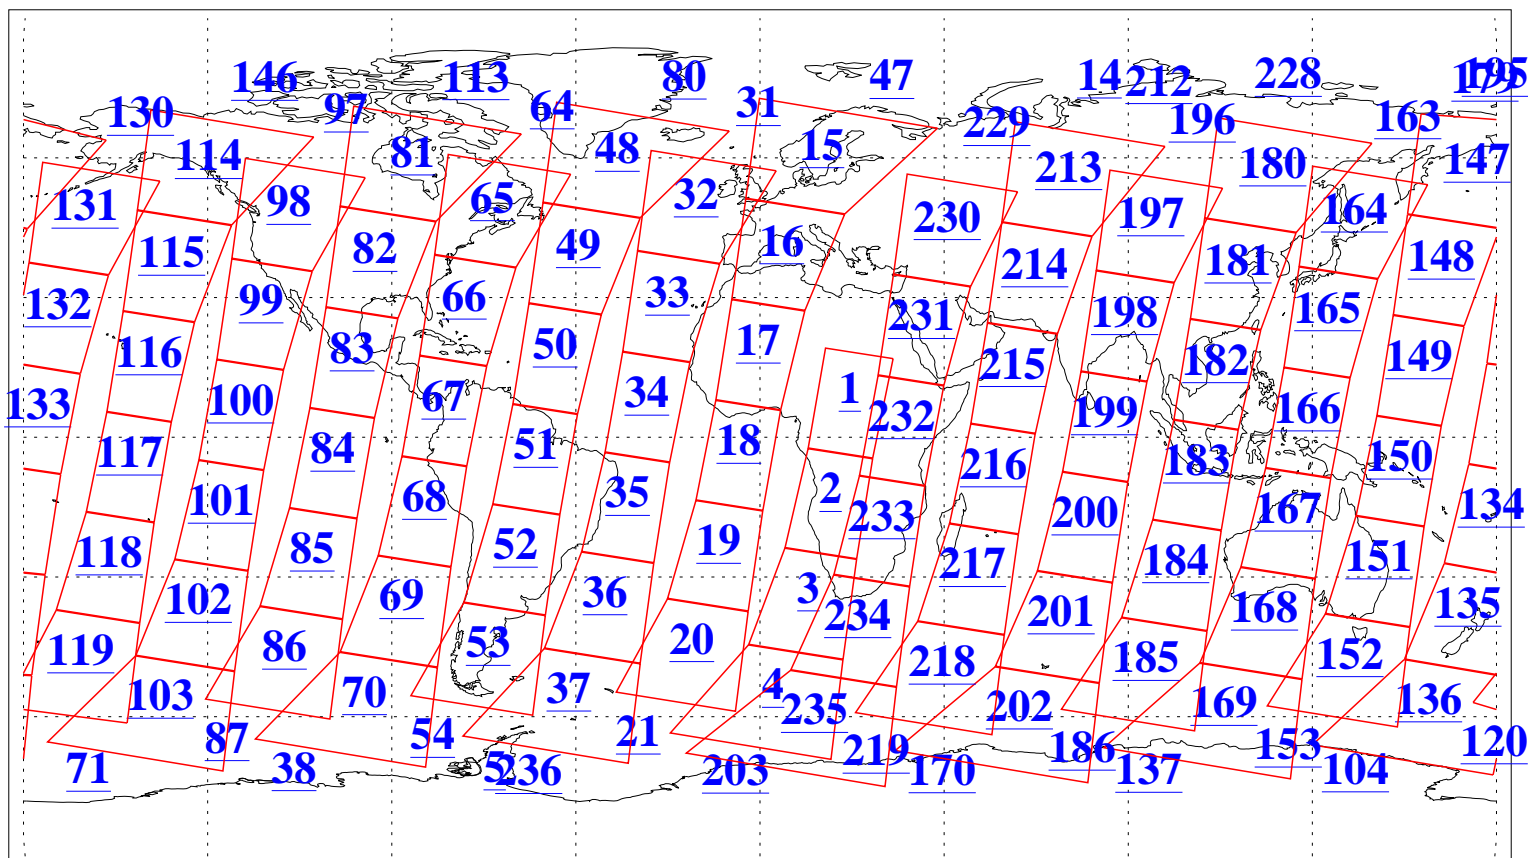

L1B Availability  
AMSU Granules: 240  
HSB Granules: 0  
AIRS Granules: 240

23 Apr 2005  
DoY 113  
Aqua Day 1085  
Granules: 1 to 120

Granules: 121 to 240

Legend: AMSU Available, HSB Available, AIRS Available

L1B Availability  
AMSU Granules: 240  
HSB Granules: 0  
AIRS Granules: 240

23 Apr 2005  
DoY 113  
Aqua Day 1085  
Ascending Granules

Descending Granules

Legend: AMSU Available, HSB Available, AIRS Available

L1B Availability  
 AMSU Granules: 240  
 HSB Granules: 0  
 AIRS Granules: 240

23 Apr 2005  
 DoY 113  
 Aqua Day 1085

Northern Hemisphere Granules

Southern Hemisphere Granules

Legend: AMSU Available, HSB Available, AIRS Available