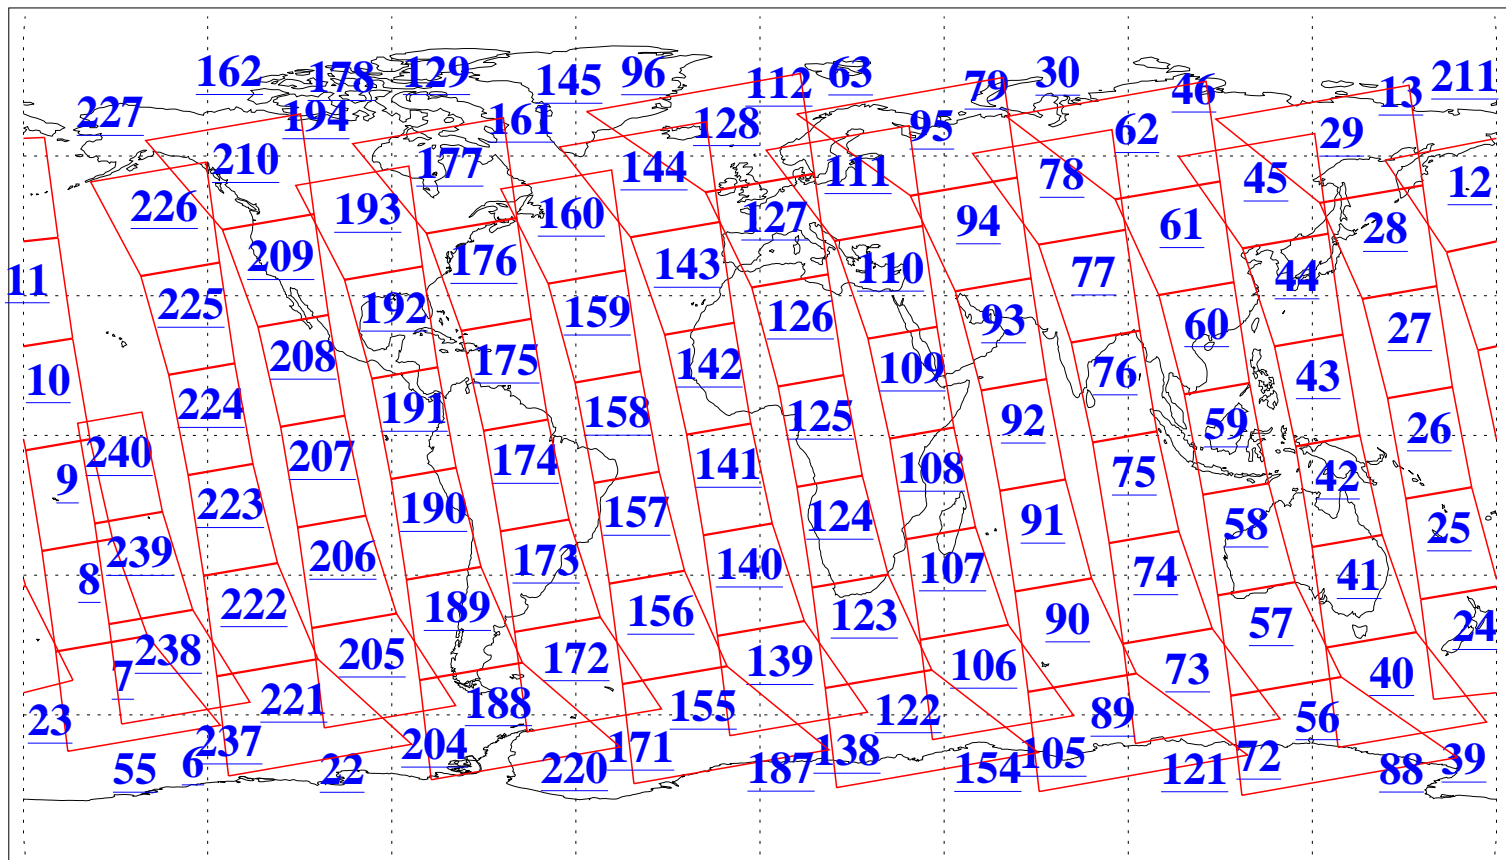

L1B Availability  
AMSU Granules: 240  
HSB Granules: 0  
AIRS Granules: 240

23 Apr 2005  
DoY 113  
Aqua Day 1085  
Granules: 1 to 120

Granules: 121 to 240

Legend: AMSU Available, HSB Available, AIRS Available

L1B Availability  
AMSU Granules: 240  
HSB Granules: 0  
AIRS Granules: 240

23 Apr 2005  
DoY 113  
Aqua Day 1085  
Ascending Granules

Descending Granules

Legend: AMSU Available, HSB Available, AIRS Available

L1B Availability  
 AMSU Granules: 240  
 HSB Granules: 0  
 AIRS Granules: 240

23 Apr 2005  
 DoY 113  
 Aqua Day 1085

Northern Hemisphere Granules

Southern Hemisphere Granules

Legend: AMSU Available, HSB Available, AIRS Available