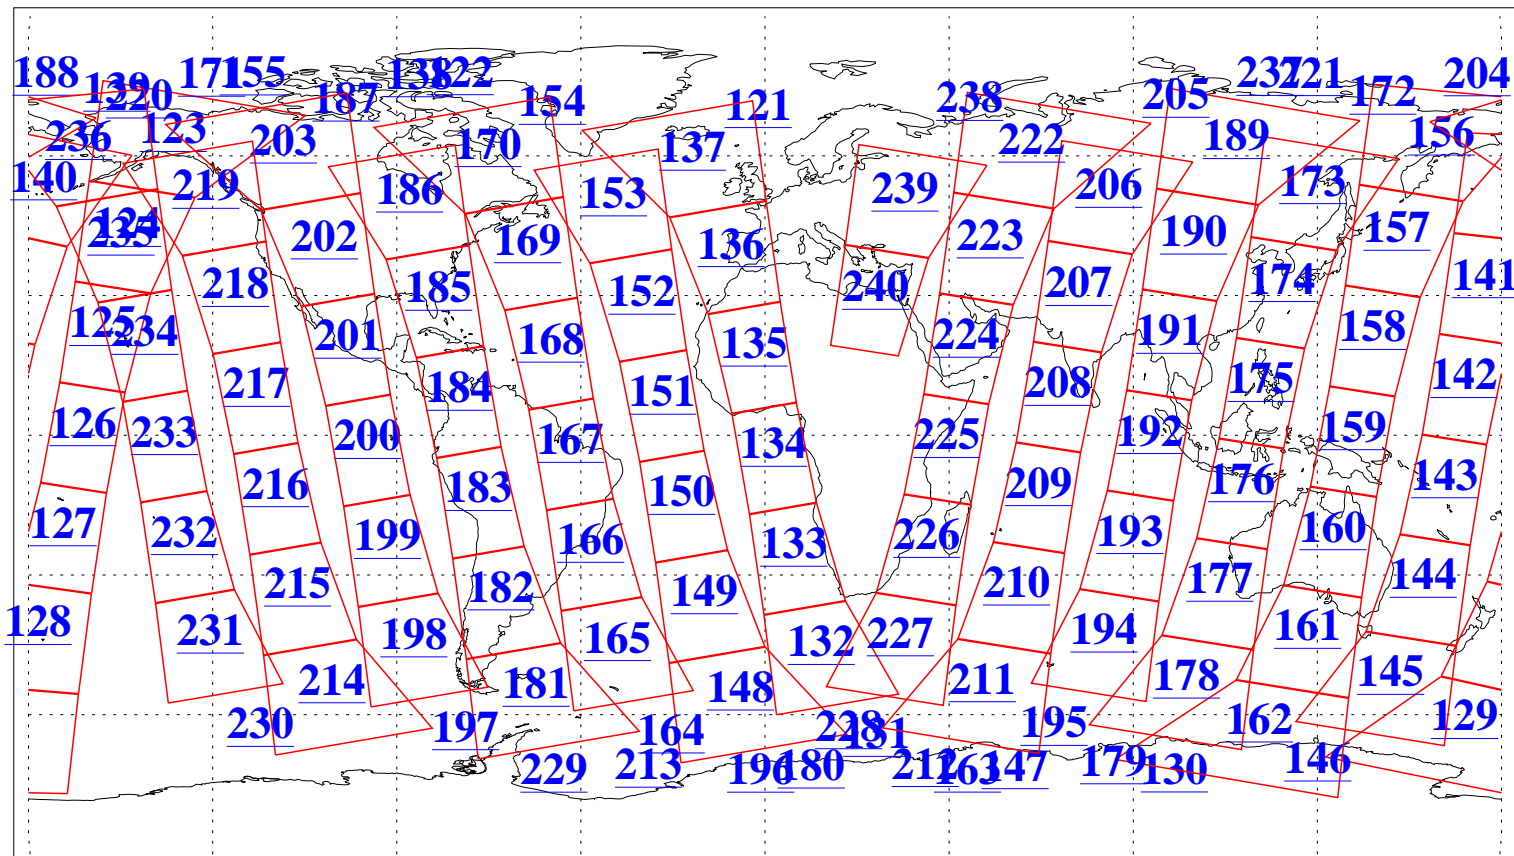

L1B Availability
AMSU Granules: 240
HSB Granules: 0
AIRS Granules: 240

22 Apr 2005
DoY 112
Aqua Day 1084
Granules: 1 to 120

Granules: 121 to 240

Legend: AMSU Available, HSB Available, AIRS Available

L1B Availability
AMSU Granules: 240
HSB Granules: 0
AIRS Granules: 240

22 Apr 2005
DoY 112
Aqua Day 1084
Ascending Granules

Descending Granules

Legend: AMSU Available, HSB Available, AIRS Available

L1B Availability
 AMSU Granules: 240
 HSB Granules: 0
 AIRS Granules: 240

22 Apr 2005
 DoY 112
 Aqua Day 1084