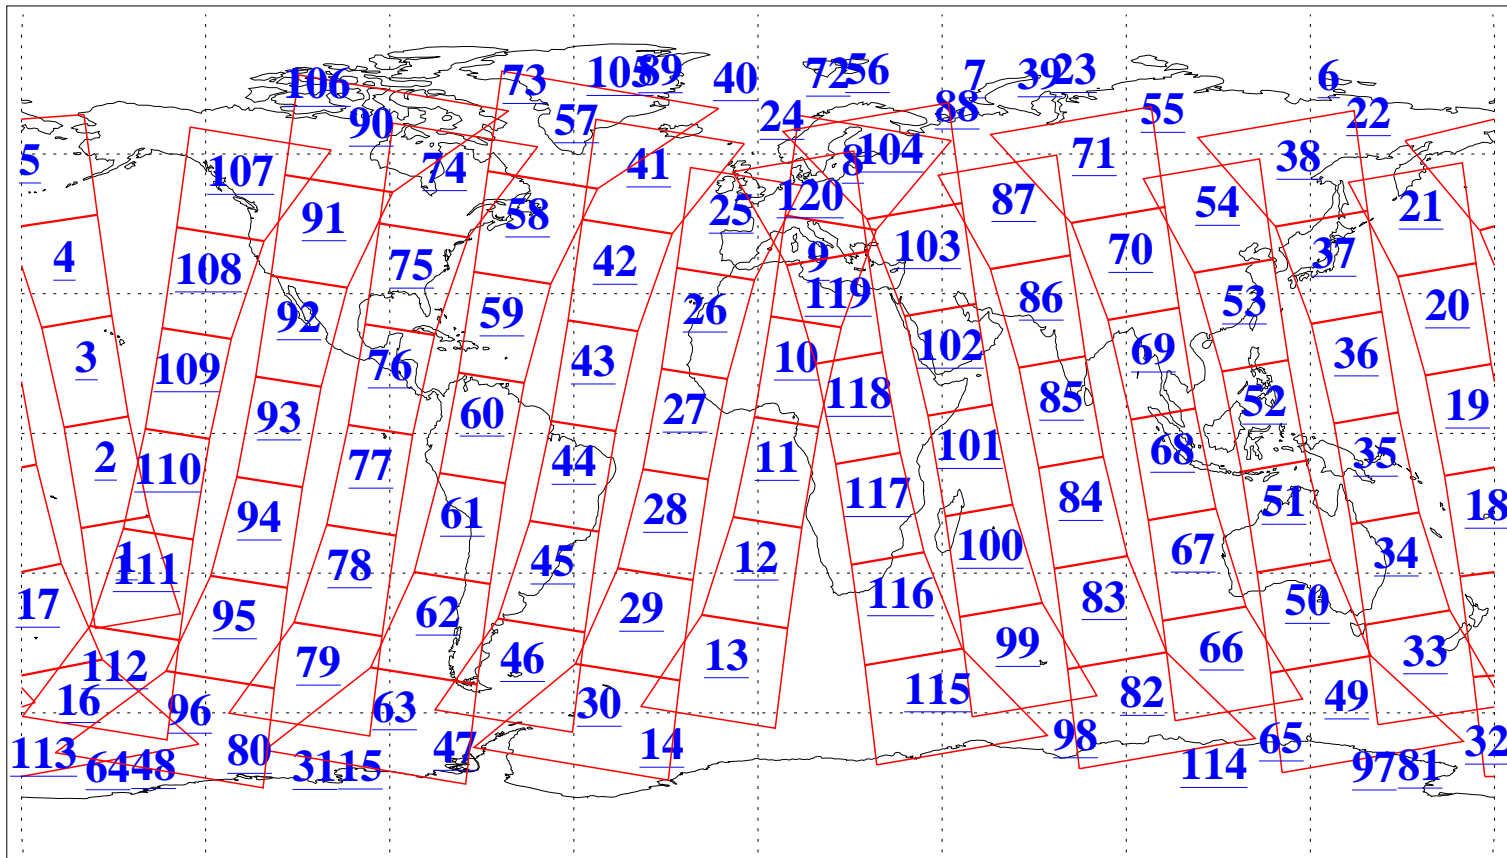

L1B Availability
AMSU Granules: 240
HSB Granules: 0
AIRS Granules: 240

22 Apr 2005
DoY 112
Aqua Day 1084
Granules: 1 to 120

Granules: 121 to 240

Legend: AMSU Available, HSB Available, AIRS Available

L1B Availability
AMSU Granules: 240
HSB Granules: 0
AIRS Granules: 240

22 Apr 2005
DoY 112
Aqua Day 1084
Ascending Granules

Descending Granules

Legend: AMSU Available, HSB Available, AIRS Available

L1B Availability
 AMSU Granules: 240
 HSB Granules: 0
 AIRS Granules: 240

22 Apr 2005
 DoY 112
 Aqua Day 1084

Northern Hemisphere Granules

Southern Hemisphere Granules

Legend: AMSU Available, ~~HSB Available~~, AIRS Available