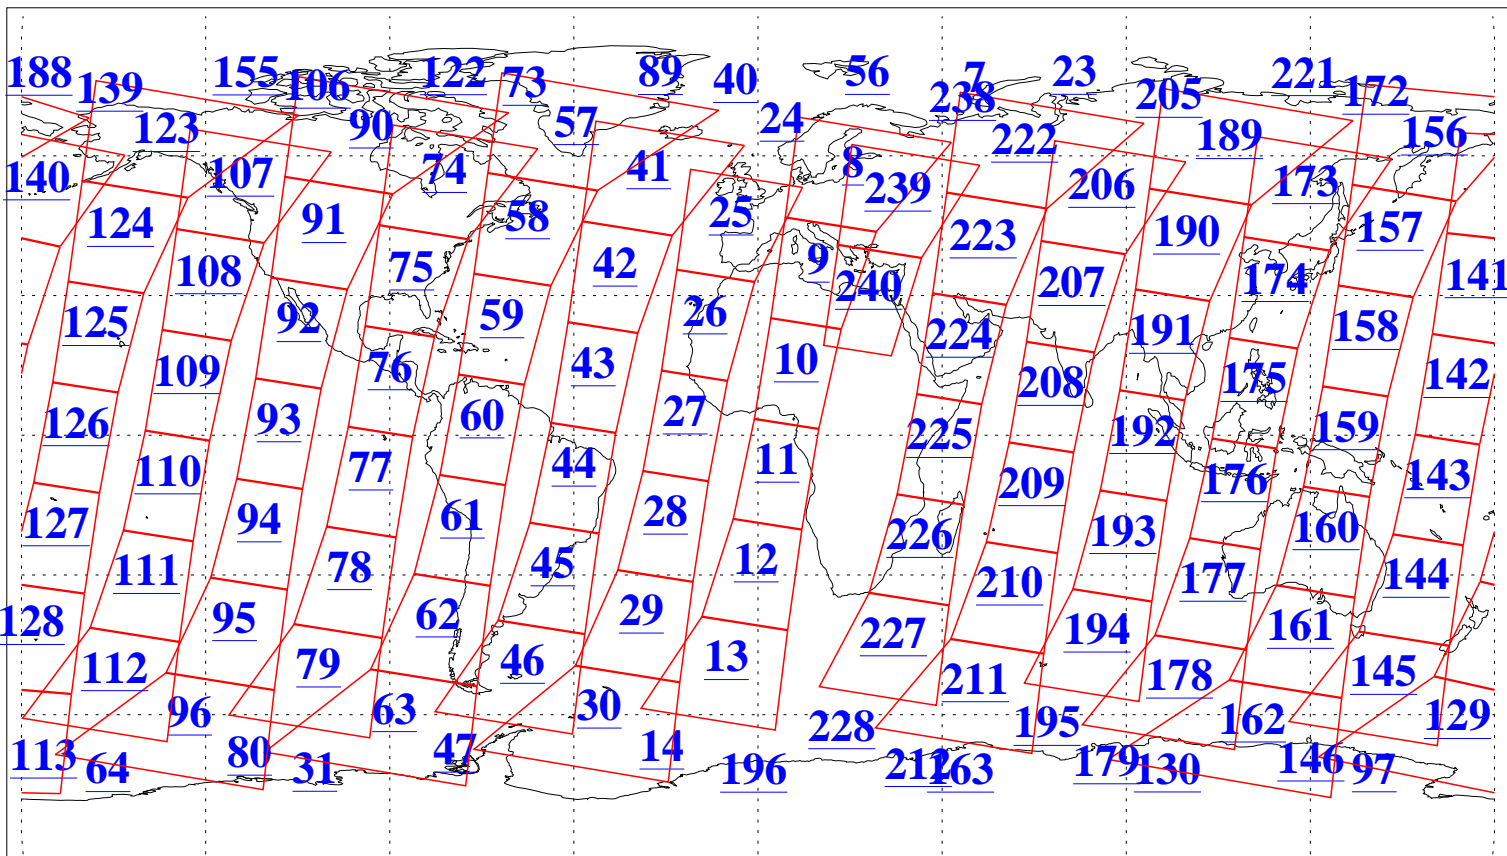

L1B Availability
AMSU Granules: 240
HSB Granules: 0
AIRS Granules: 240

22 Apr 2005
DoY 112
Aqua Day 1084
Granules: 1 to 120

Granules: 121 to 240

Legend: AMSU Available, HSB Available, AIRS Available

L1B Availability
AMSU Granules: 240
HSB Granules: 0
AIRS Granules: 240

22 Apr 2005
DoY 112
Aqua Day 1084
Ascending Granules

Descending Granules

Legend: AMSU Available, HSB Available, AIRS Available

L1B Availability
 AMSU Granules: 240
 HSB Granules: 0
 AIRS Granules: 240

22 Apr 2005
 DoY 112
 Aqua Day 1084

Northern Hemisphere Granules

Southern Hemisphere Granules

Legend: AMSU Available, ~~HSB Available~~, AIRS Available