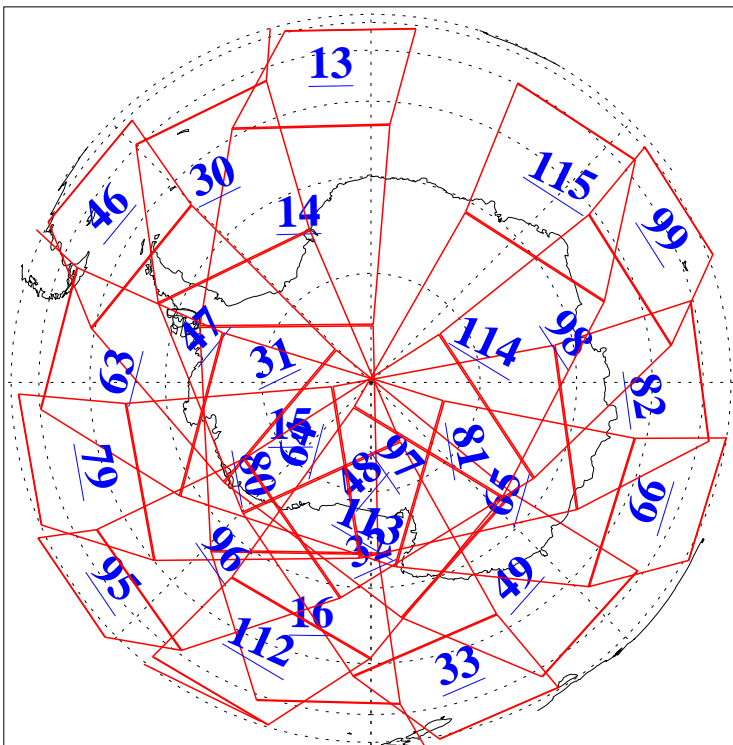

L1B Availability
AMSU Granules: 240
HSB Granules: 0
AIRS Granules: 240

22 Apr 2005
DoY 112
Aqua Day 1084
Granules: 1 to 120

Granules: 121 to 240

Legend: AMSU Available, HSB Available, AIRS Available

L1B Availability
AMSU Granules: 240
HSB Granules: 0
AIRS Granules: 240

22 Apr 2005
DoY 112
Aqua Day 1084
Ascending Granules

Descending Granules

Legend: AMSU Available, HSB Available, AIRS Available

L1B Availability
 AMSU Granules: 240
 HSB Granules: 0
 AIRS Granules: 240

22 Apr 2005
 DoY 112
 Aqua Day 1084

Northern Hemisphere Granules

Southern Hemisphere Granules

Legend: AMSU Available, ~~HSB Available~~, AIRS Available