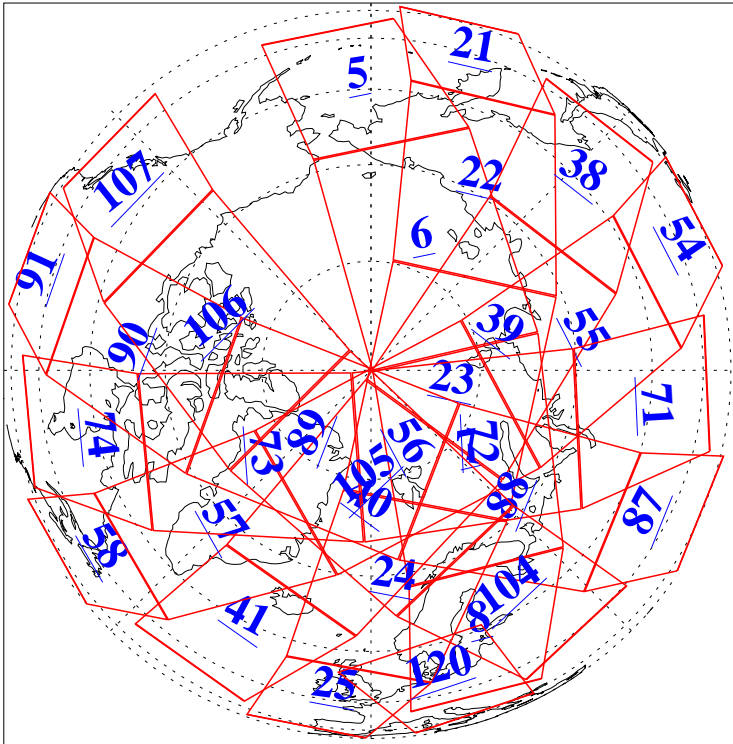

L1B Availability
AMSU Granules: 240
HSB Granules: 0
AIRS Granules: 240

22 Apr 2005
DoY 112
Aqua Day 1084
Granules: 1 to 120

Granules: 121 to 240

Legend: AMSU Available, HSB Available, AIRS Available

L1B Availability
AMSU Granules: 240
HSB Granules: 0
AIRS Granules: 240

22 Apr 2005
DoY 112
Aqua Day 1084
Ascending Granules

Descending Granules

Legend: AMSU Available, HSB Available, AIRS Available

L1B Availability
 AMSU Granules: 240
 HSB Granules: 0
 AIRS Granules: 240

22 Apr 2005
 DoY 112
 Aqua Day 1084

Northern Hemisphere Granules

Southern Hemisphere Granules

Legend: AMSU Available, ~~HSB Available~~, AIRS Available