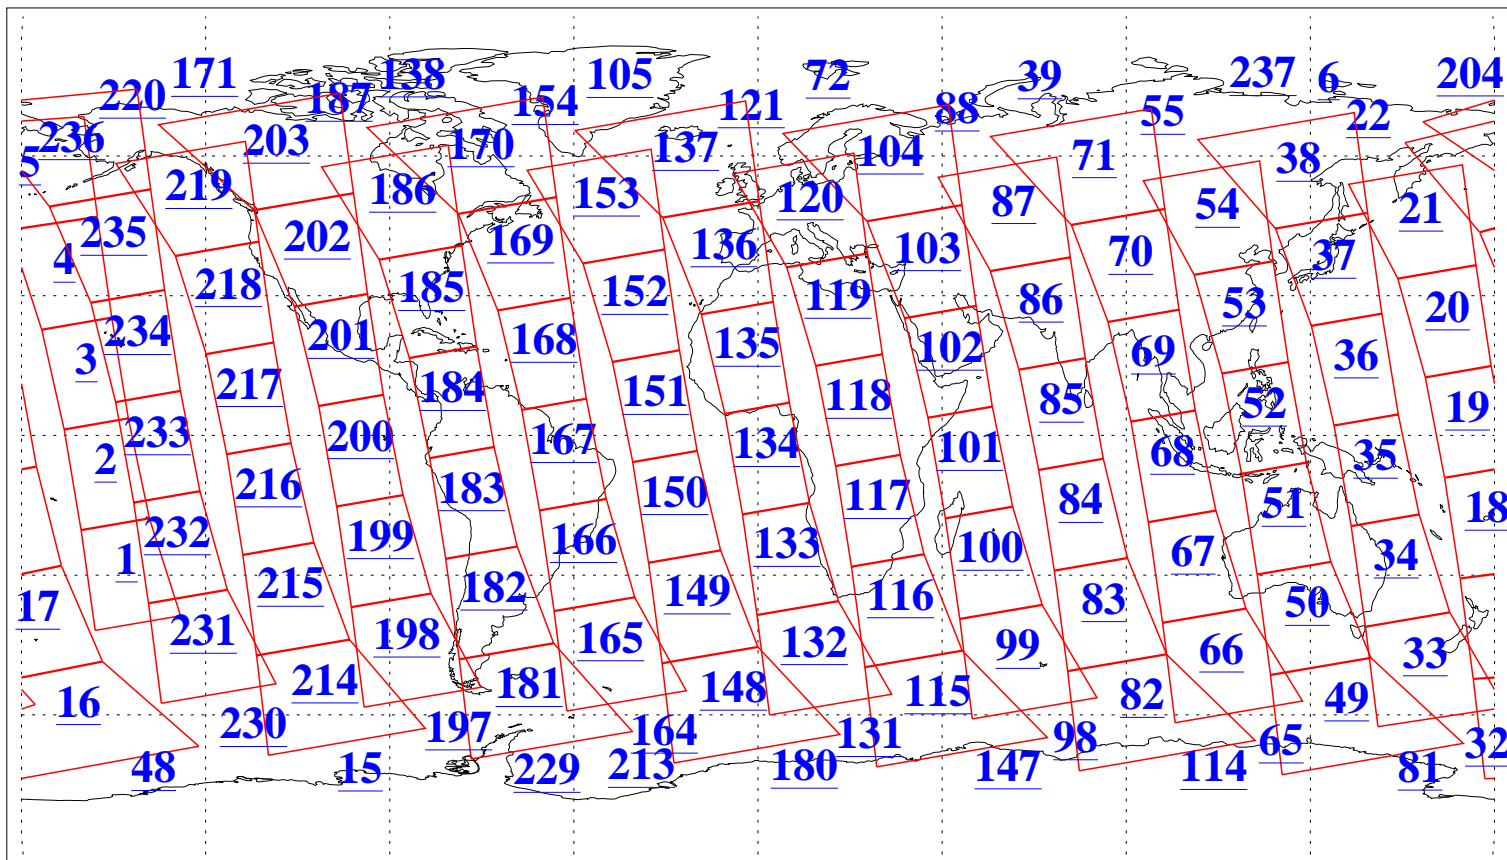

L1B Availability
AMSU Granules: 240
HSB Granules: 0
AIRS Granules: 240

22 Apr 2005
DoY 112
Aqua Day 1084
Granules: 1 to 120

Granules: 121 to 240

Legend: AMSU Available, HSB Available, AIRS Available

L1B Availability
AMSU Granules: 240
HSB Granules: 0
AIRS Granules: 240

22 Apr 2005
DoY 112
Aqua Day 1084
Ascending Granules

Descending Granules

Legend: AMSU Available, HSB Available, AIRS Available

L1B Availability
 AMSU Granules: 240
 HSB Granules: 0
 AIRS Granules: 240

22 Apr 2005
 DoY 112
 Aqua Day 1084

Northern Hemisphere Granules

Southern Hemisphere Granules

Legend: AMSU Available, ~~HSB Available~~, AIRS Available