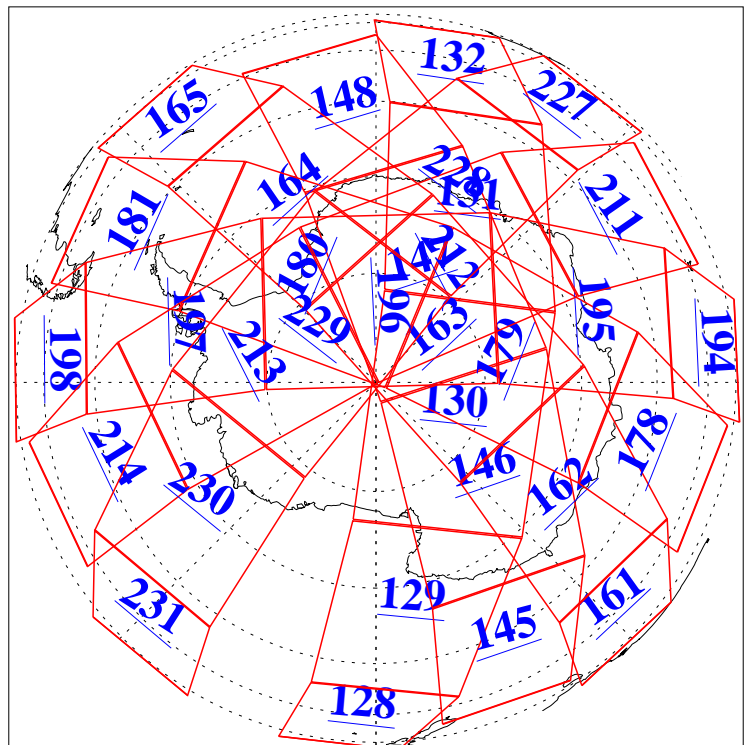

L1B Availability
AMSU Granules: 240
HSB Granules: 0
AIRS Granules: 240

22 Apr 2005
DoY 112
Aqua Day 1084
Granules: 1 to 120

Granules: 121 to 240

Legend: AMSU Available, HSB Available, AIRS Available

L1B Availability
AMSU Granules: 240
HSB Granules: 0
AIRS Granules: 240

22 Apr 2005
DoY 112
Aqua Day 1084
Ascending Granules

Descending Granules

Legend: AMSU Available, HSB Available, AIRS Available

L1B Availability
 AMSU Granules: 240
 HSB Granules: 0
 AIRS Granules: 240

22 Apr 2005
 DoY 112
 Aqua Day 1084

Northern Hemisphere Granules

Southern Hemisphere Granules

Legend: AMSU Available, ~~HSB Available~~, AIRS Available