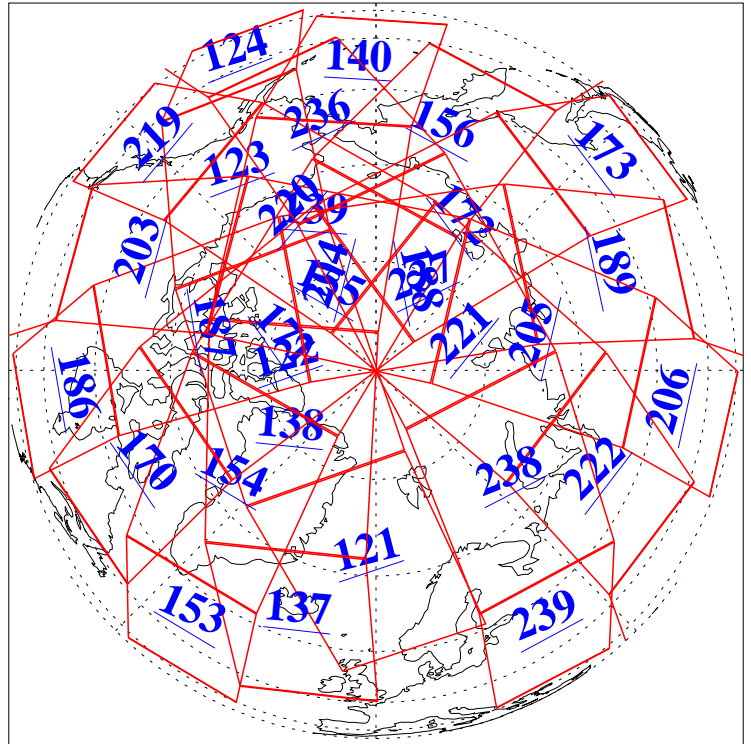

L1B Availability
AMSU Granules: 240
HSB Granules: 0
AIRS Granules: 240

22 Apr 2005
DoY 112
Aqua Day 1084
Granules: 1 to 120

Granules: 121 to 240

Legend: AMSU Available, HSB Available, AIRS Available

L1B Availability
AMSU Granules: 240
HSB Granules: 0
AIRS Granules: 240

22 Apr 2005
DoY 112
Aqua Day 1084
Ascending Granules

Descending Granules

Legend: AMSU Available, HSB Available, AIRS Available

L1B Availability
 AMSU Granules: 240
 HSB Granules: 0
 AIRS Granules: 240

22 Apr 2005
 DoY 112
 Aqua Day 1084

Northern Hemisphere Granules

Southern Hemisphere Granules

Legend: AMSU Available, ~~HSB Available~~, AIRS Available