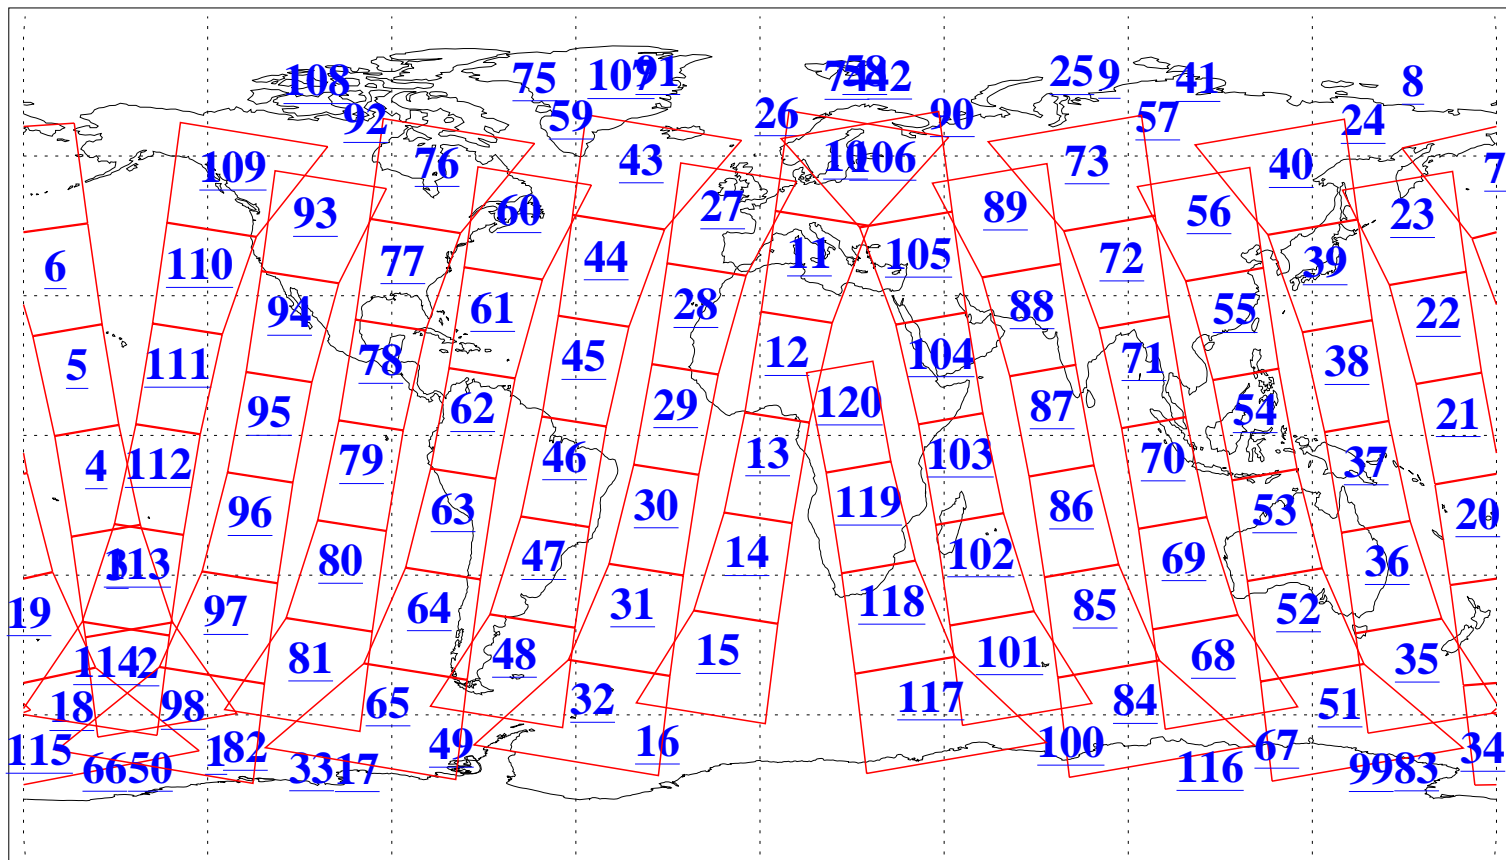

L1B Availability
AMSU Granules: 240
HSB Granules: 0
AIRS Granules: 240

20 Apr 2005
DoY 110
Aqua Day 1082
Granules: 1 to 120

Granules: 121 to 240

Legend: AMSU Available, HSB Available, AIRS Available

L1B Availability
AMSU Granules: 240
HSB Granules: 0
AIRS Granules: 240

20 Apr 2005
DoY 110
Aqua Day 1082

Ascending Granules

Descending Granules

Legend: AMSU Available, HSB Available, AIRS Available

L1B Availability
AMSU Granules: 240
HSB Granules: 0
AIRS Granules: 240

20 Apr 2005
DoY 110
Aqua Day 1082

Northern Hemisphere Granules

Southern Hemisphere Granules

Legend: AMSU Available, HSB Available, AIRS Available