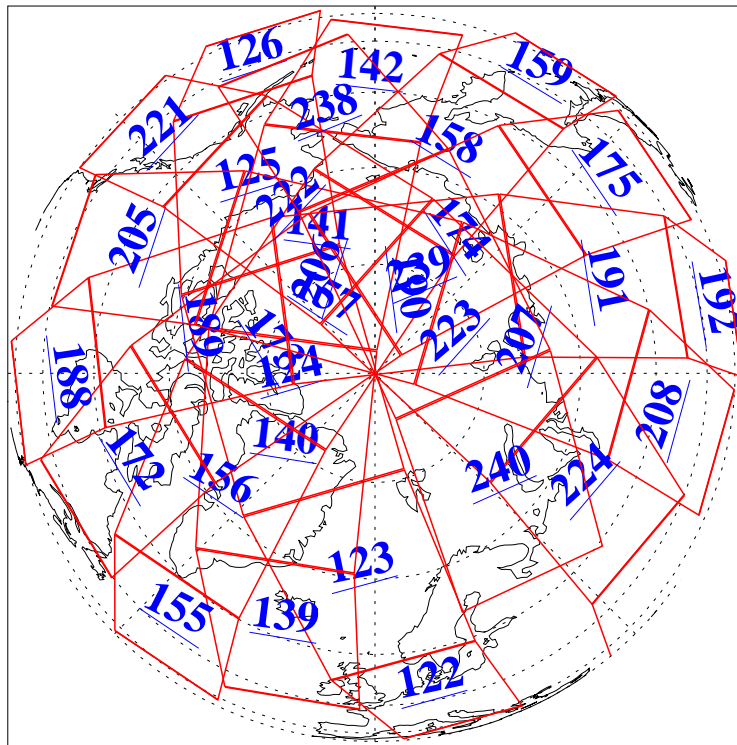

L1B Availability
AMSU Granules: 240
HSB Granules: 0
AIRS Granules: 240

20 Apr 2005
DoY 110
Aqua Day 1082
Granules: 1 to 120

Granules: 121 to 240

Legend: AMSU Available, HSB Available, AIRS Available

L1B Availability
AMSU Granules: 240
HSB Granules: 0
AIRS Granules: 240

20 Apr 2005
DoY 110
Aqua Day 1082

Ascending Granules

Descending Granules

Legend: AMSU Available, HSB Available, AIRS Available

L1B Availability
AMSU Granules: 240
HSB Granules: 0
AIRS Granules: 240

20 Apr 2005
DoY 110
Aqua Day 1082

Northern Hemisphere Granules

Southern Hemisphere Granules

Legend: AMSU Available, HSB Available, AIRS Available