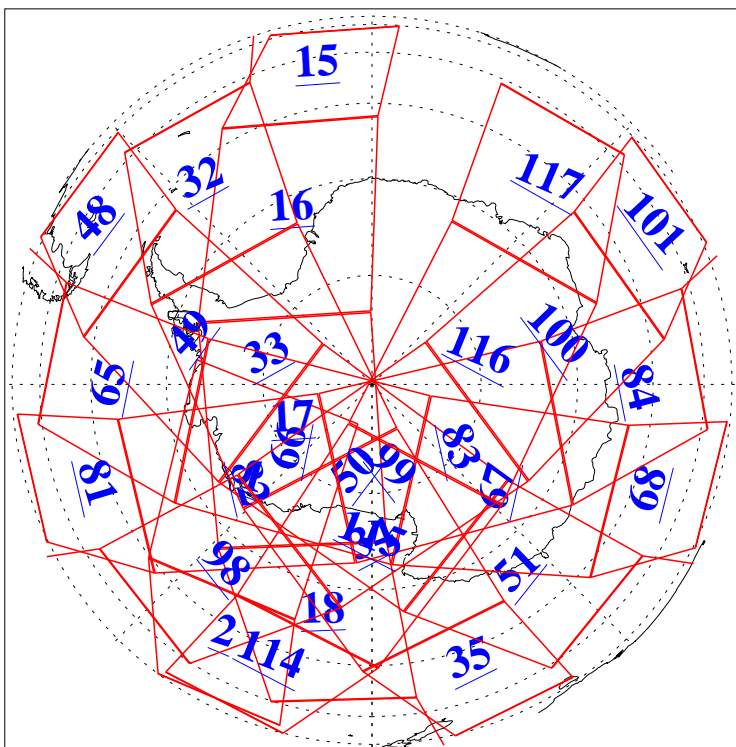

L1B Availability
AMSU Granules: 240
HSB Granules: 0
AIRS Granules: 240

20 Apr 2005
DoY 110
Aqua Day 1082
Granules: 1 to 120

Granules: 121 to 240

Legend: AMSU Available, HSB Available, AIRS Available

L1B Availability
AMSU Granules: 240
HSB Granules: 0
AIRS Granules: 240

20 Apr 2005
DoY 110
Aqua Day 1082

Ascending Granules

Descending Granules

Legend: AMSU Available, HSB Available, AIRS Available

L1B Availability
AMSU Granules: 240
HSB Granules: 0
AIRS Granules: 240

20 Apr 2005
DoY 110
Aqua Day 1082

Northern Hemisphere Granules

Southern Hemisphere Granules

Legend: AMSU Available, HSB Available, AIRS Available