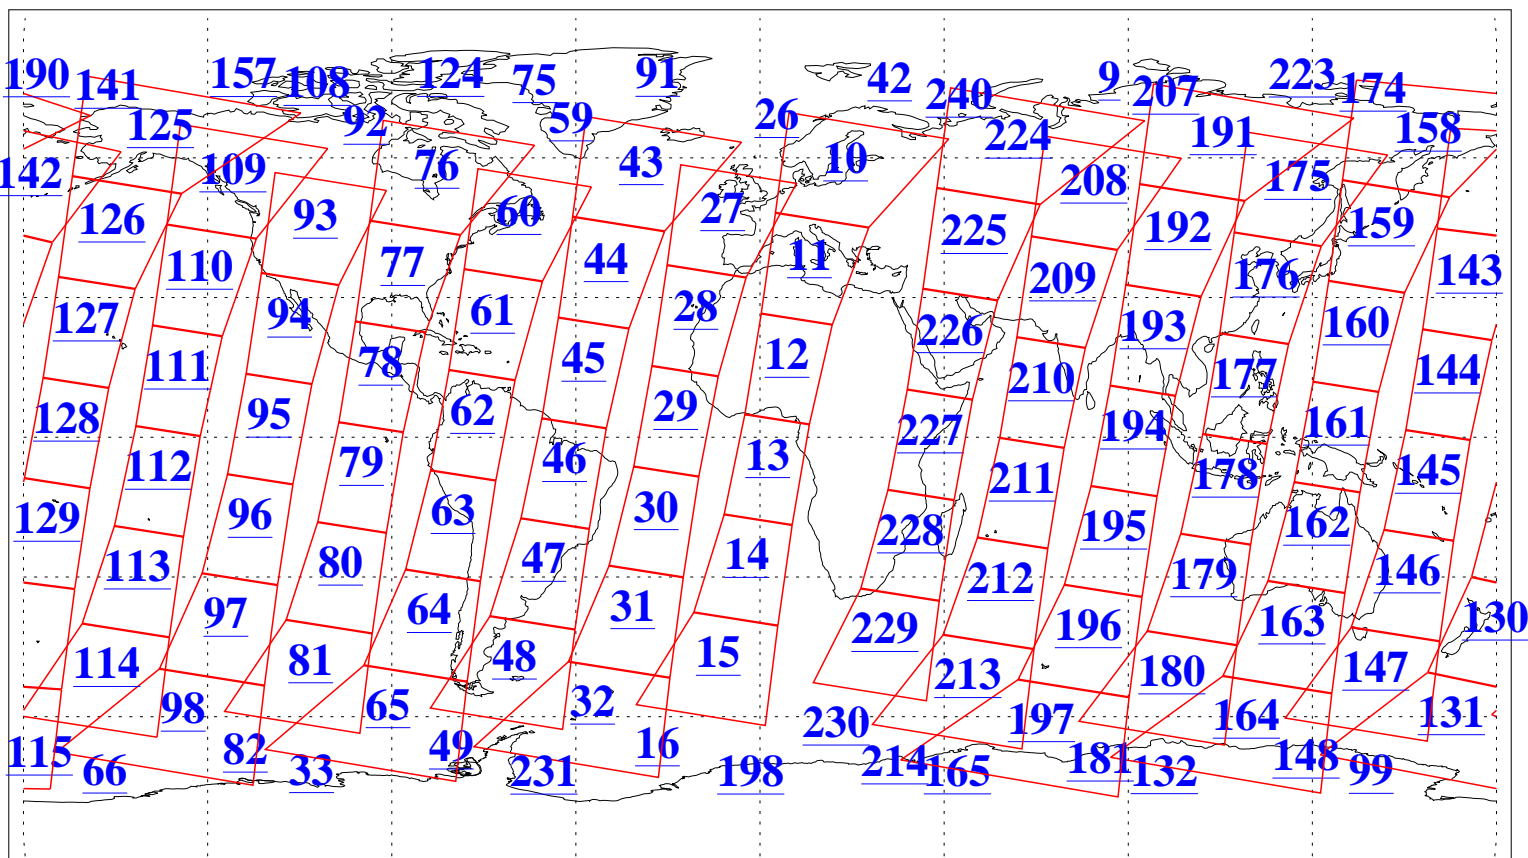

L1B Availability
AMSU Granules: 240
HSB Granules: 0
AIRS Granules: 240

20 Apr 2005
DoY 110
Aqua Day 1082
Granules: 1 to 120

Granules: 121 to 240

Legend: AMSU Available, HSB Available, AIRS Available

L1B Availability
AMSU Granules: 240
HSB Granules: 0
AIRS Granules: 240

20 Apr 2005
DoY 110
Aqua Day 1082

Ascending Granules

Descending Granules

Legend: AMSU Available, HSB Available, AIRS Available

L1B Availability
AMSU Granules: 240
HSB Granules: 0
AIRS Granules: 240

20 Apr 2005
DoY 110
Aqua Day 1082

Northern Hemisphere Granules

Southern Hemisphere Granules

Legend: AMSU Available, HSB Available, AIRS Available