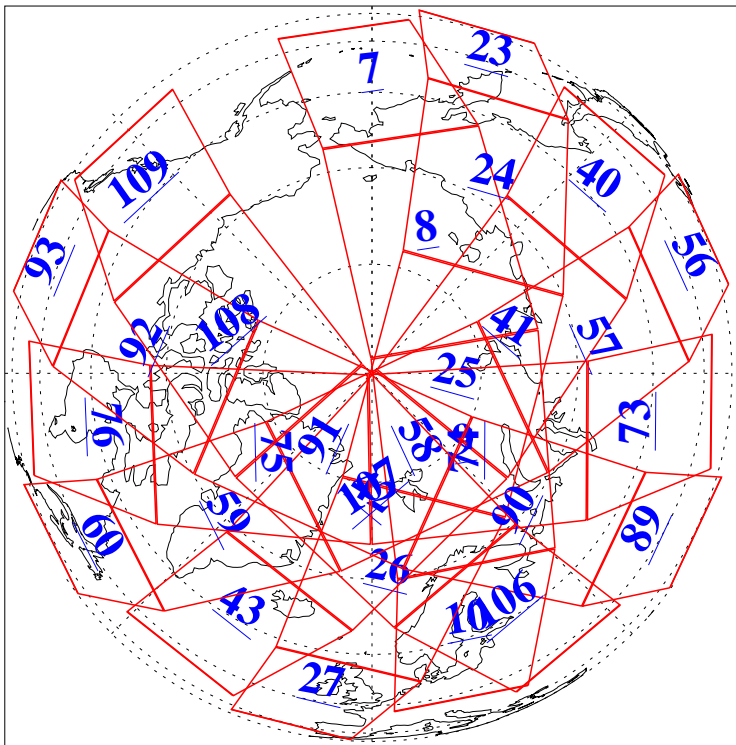

L1B Availability
AMSU Granules: 240
HSB Granules: 0
AIRS Granules: 240

20 Apr 2005
DoY 110
Aqua Day 1082
Granules: 1 to 120

Granules: 121 to 240

Legend: AMSU Available, HSB Available, AIRS Available

L1B Availability
AMSU Granules: 240
HSB Granules: 0
AIRS Granules: 240

20 Apr 2005
DoY 110
Aqua Day 1082

Ascending Granules

Descending Granules

Legend: AMSU Available, HSB Available, AIRS Available

L1B Availability
AMSU Granules: 240
HSB Granules: 0
AIRS Granules: 240

20 Apr 2005
DoY 110
Aqua Day 1082

Northern Hemisphere Granules

Southern Hemisphere Granules

Legend: AMSU Available, HSB Available, AIRS Available