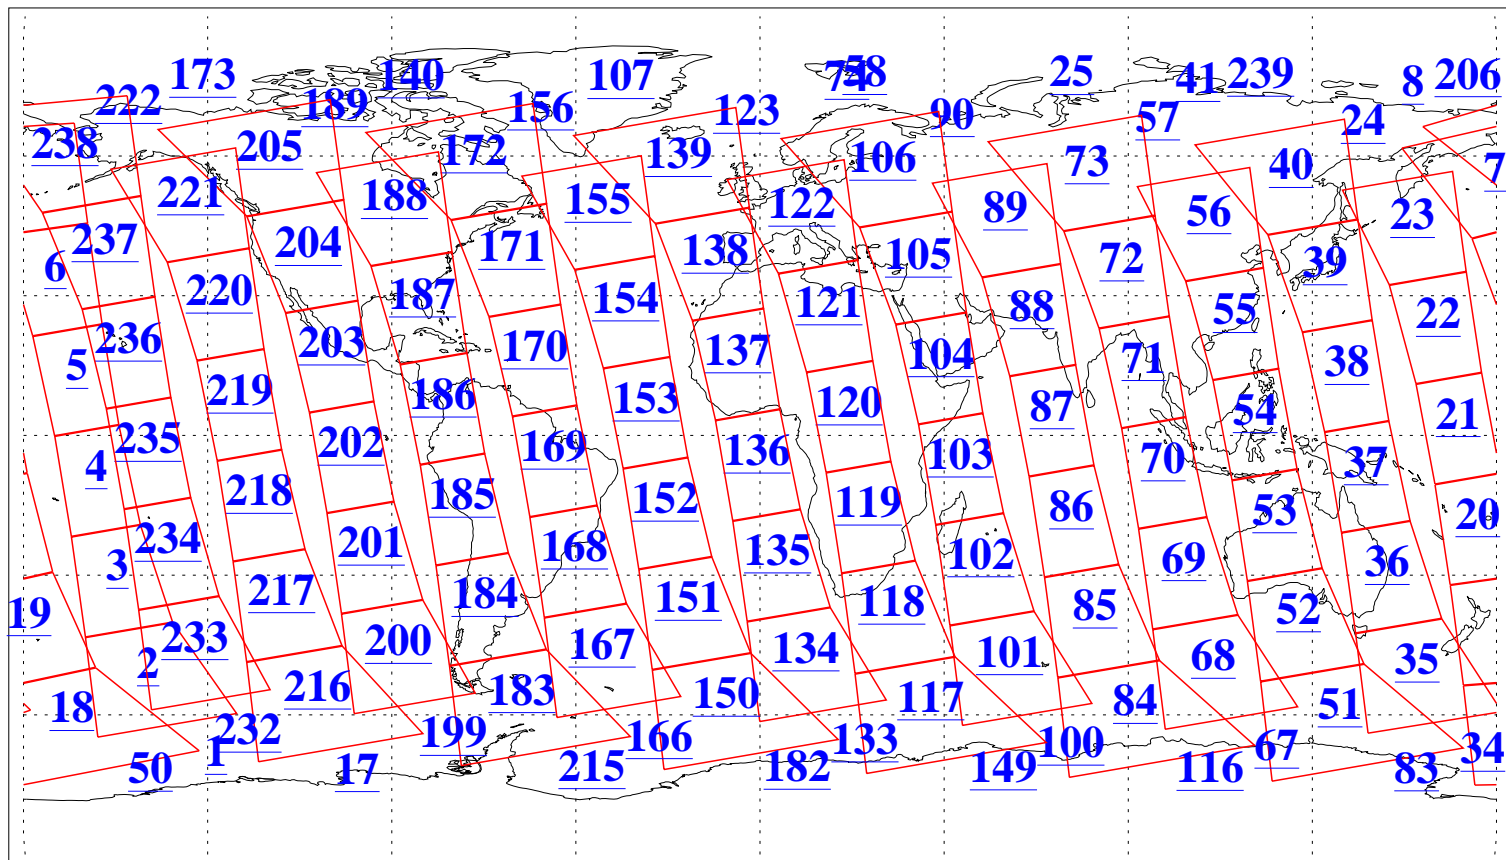

L1B Availability
AMSU Granules: 240
HSB Granules: 0
AIRS Granules: 240

20 Apr 2005
DoY 110
Aqua Day 1082
Granules: 1 to 120

Granules: 121 to 240

Legend: AMSU Available, HSB Available, AIRS Available

L1B Availability
AMSU Granules: 240
HSB Granules: 0
AIRS Granules: 240

20 Apr 2005
DoY 110
Aqua Day 1082

Ascending Granules

Descending Granules

Legend: AMSU Available, HSB Available, AIRS Available

L1B Availability
AMSU Granules: 240
HSB Granules: 0
AIRS Granules: 240

20 Apr 2005
DoY 110
Aqua Day 1082

Northern Hemisphere Granules

Southern Hemisphere Granules

Legend: AMSU Available, HSB Available, AIRS Available