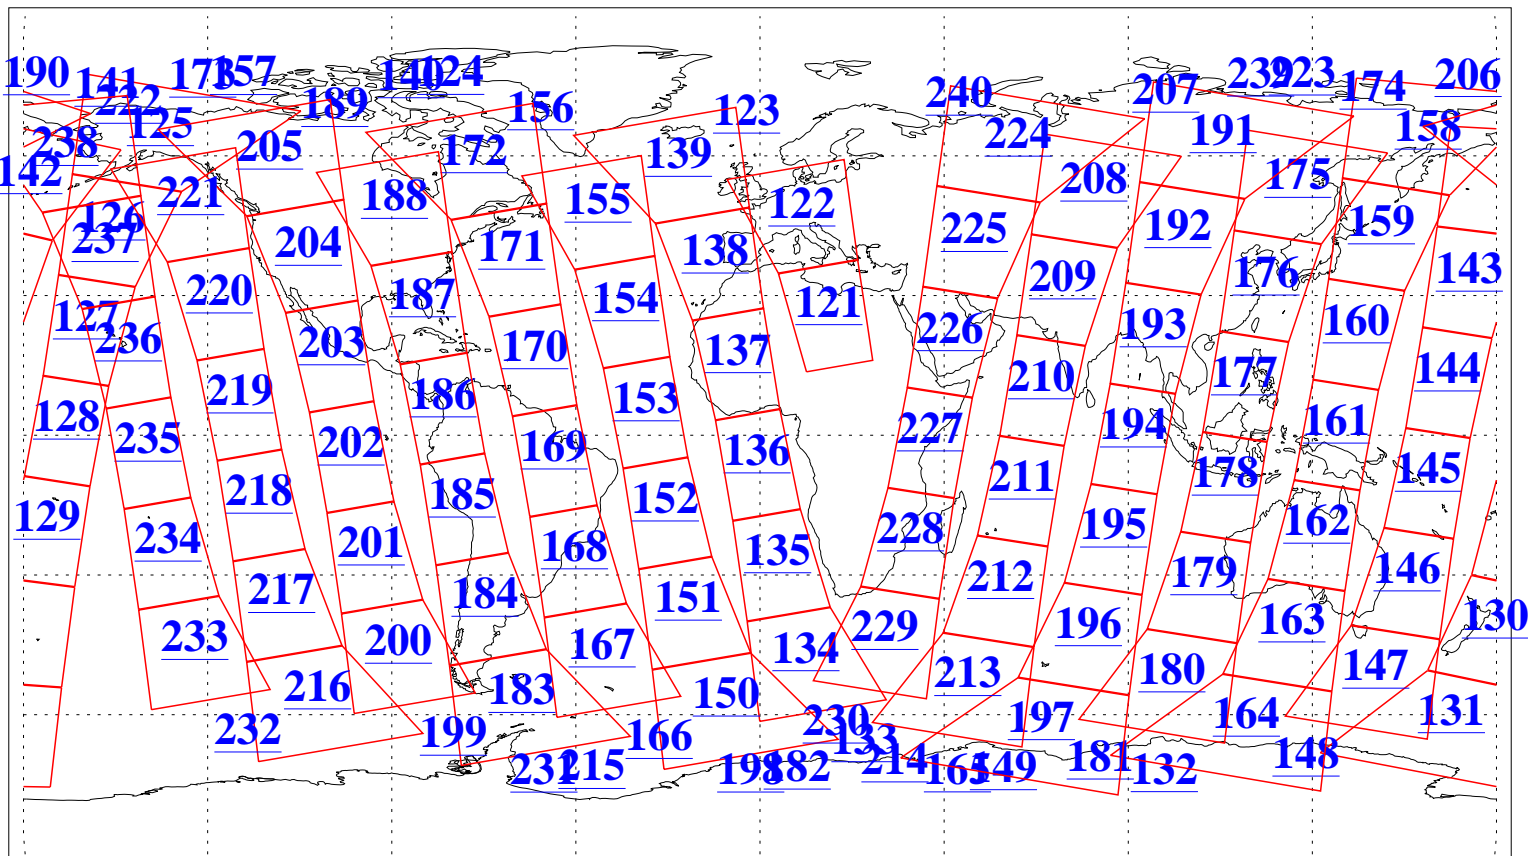

L1B Availability
AMSU Granules: 240
HSB Granules: 0
AIRS Granules: 240

20 Apr 2005
DoY 110
Aqua Day 1082
Granules: 1 to 120

Granules: 121 to 240

Legend: AMSU Available, HSB Available, AIRS Available

L1B Availability
AMSU Granules: 240
HSB Granules: 0
AIRS Granules: 240

20 Apr 2005
DoY 110
Aqua Day 1082

Ascending Granules

Descending Granules

Legend: AMSU Available, HSB Available, AIRS Available

L1B Availability
AMSU Granules: 240
HSB Granules: 0
AIRS Granules: 240

20 Apr 2005
DoY 110
Aqua Day 1082

Northern Hemisphere Granules

Southern Hemisphere Granules

Legend: AMSU Available, HSB Available, AIRS Available