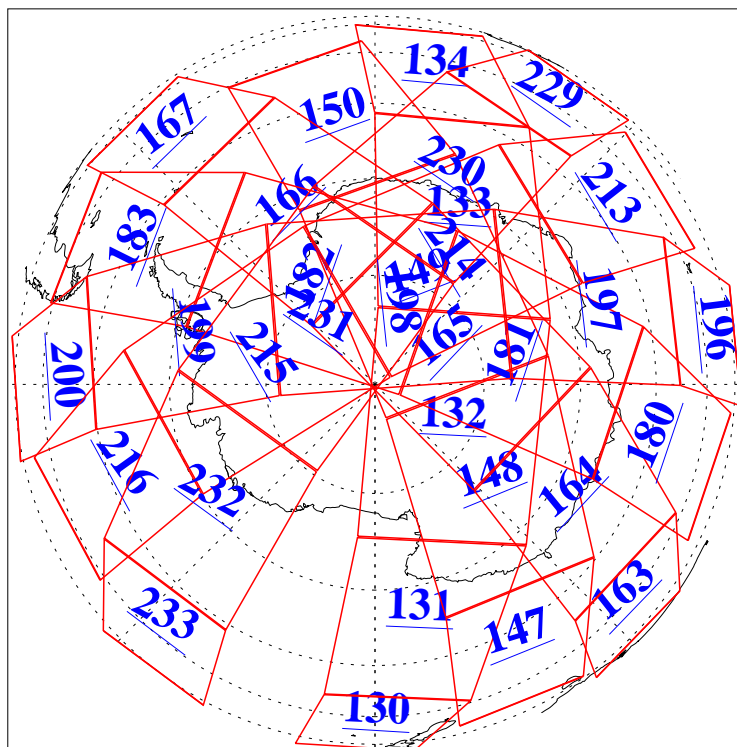

L1B Availability
AMSU Granules: 240
HSB Granules: 0
AIRS Granules: 240

20 Apr 2005
DoY 110
Aqua Day 1082
Granules: 1 to 120

Granules: 121 to 240

Legend: AMSU Available, HSB Available, AIRS Available

L1B Availability
AMSU Granules: 240
HSB Granules: 0
AIRS Granules: 240

20 Apr 2005
DoY 110
Aqua Day 1082

Ascending Granules

Descending Granules

Legend: AMSU Available, HSB Available, AIRS Available

L1B Availability
AMSU Granules: 240
HSB Granules: 0
AIRS Granules: 240

20 Apr 2005
DoY 110
Aqua Day 1082

Northern Hemisphere Granules

Southern Hemisphere Granules

Legend: AMSU Available, HSB Available, AIRS Available