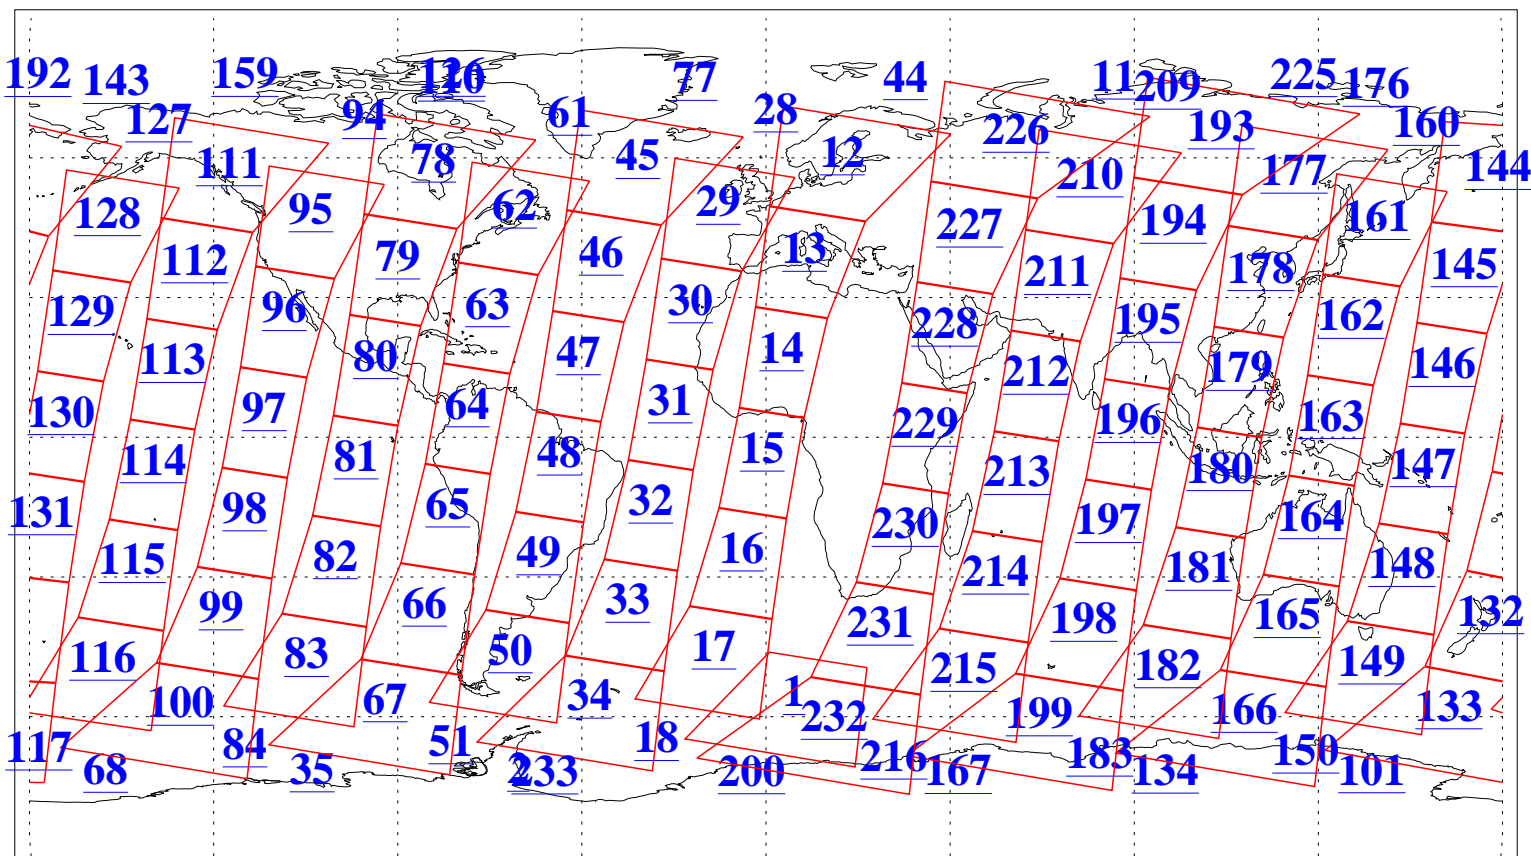

L1B Availability
AMSU Granules: 240
HSB Granules: 0
AIRS Granules: 240

18 Apr 2005
DoY 108
Aqua Day 1080
Granules: 1 to 120

Granules: 121 to 240

Legend: AMSU Available, HSB Available, AIRS Available

L1B Availability
AMSU Granules: 240
HSB Granules: 0
AIRS Granules: 240

18 Apr 2005
DoY 108
Aqua Day 1080
Ascending Granules

Descending Granules

Legend: AMSU Available, HSB Available, AIRS Available

L1B Availability
 AMSU Granules: 240
 HSB Granules: 0
 AIRS Granules: 240

18 Apr 2005
 DoY 108
 Aqua Day 1080

Northern Hemisphere Granules

Southern Hemisphere Granules

Legend: AMSU Available, HSB Available, AIRS Available