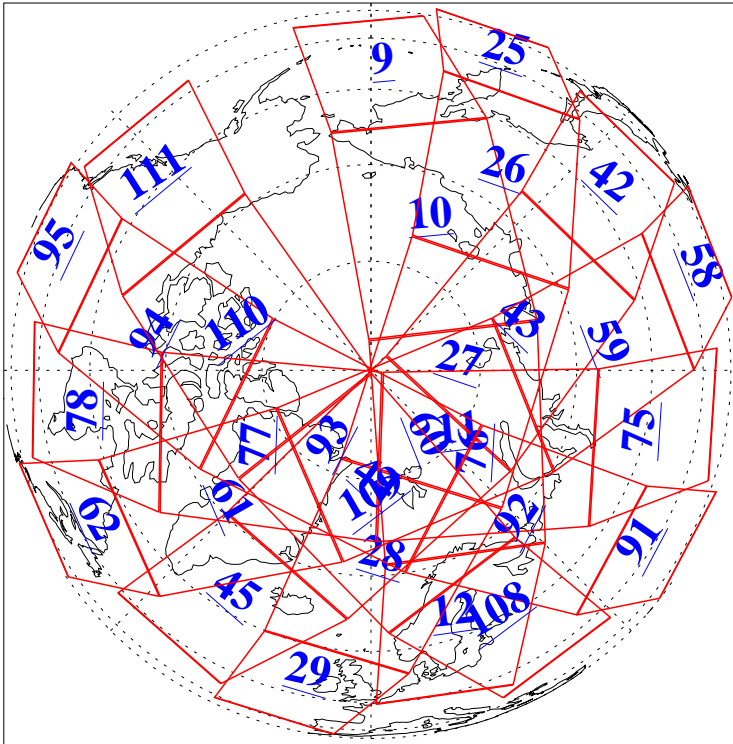

L1B Availability
AMSU Granules: 240
HSB Granules: 0
AIRS Granules: 240

18 Apr 2005
DoY 108
Aqua Day 1080
Granules: 1 to 120

Granules: 121 to 240

Legend: AMSU Available, HSB Available, AIRS Available

L1B Availability
AMSU Granules: 240
HSB Granules: 0
AIRS Granules: 240

18 Apr 2005
DoY 108
Aqua Day 1080
Ascending Granules

Descending Granules

Legend: AMSU Available, HSB Available, AIRS Available

L1B Availability
 AMSU Granules: 240
 HSB Granules: 0
 AIRS Granules: 240

18 Apr 2005
 DoY 108
 Aqua Day 1080

Northern Hemisphere Granules

Southern Hemisphere Granules

Legend: AMSU Available, HSB Available, AIRS Available