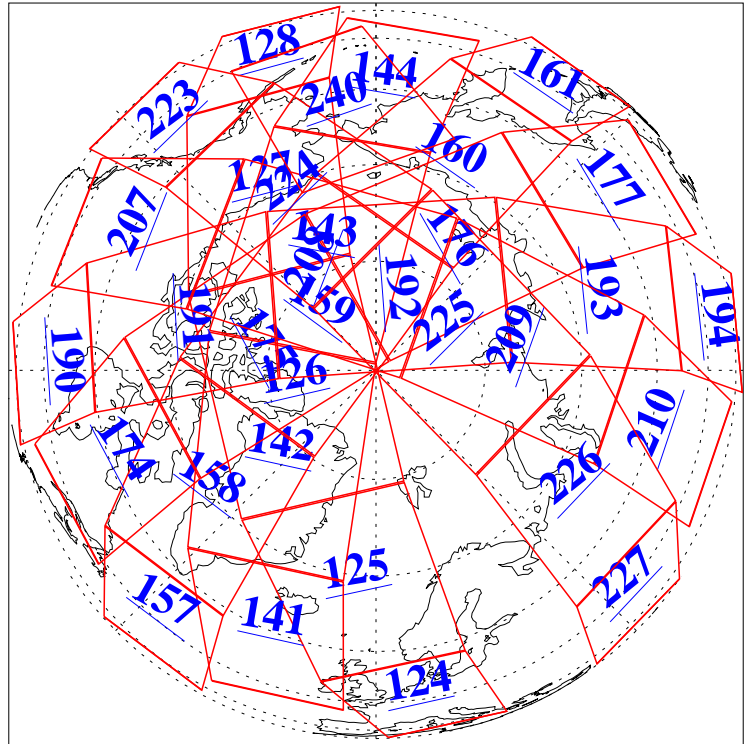

L1B Availability
AMSU Granules: 240
HSB Granules: 0
AIRS Granules: 240

18 Apr 2005
DoY 108
Aqua Day 1080
Granules: 1 to 120

Granules: 121 to 240

Legend: AMSU Available, HSB Available, AIRS Available

L1B Availability
AMSU Granules: 240
HSB Granules: 0
AIRS Granules: 240

18 Apr 2005
DoY 108
Aqua Day 1080
Ascending Granules

Descending Granules

Legend: AMSU Available, HSB Available, AIRS Available

L1B Availability
 AMSU Granules: 240
 HSB Granules: 0
 AIRS Granules: 240

18 Apr 2005
 DoY 108
 Aqua Day 1080

Northern Hemisphere Granules

Southern Hemisphere Granules

Legend: AMSU Available, HSB Available, AIRS Available