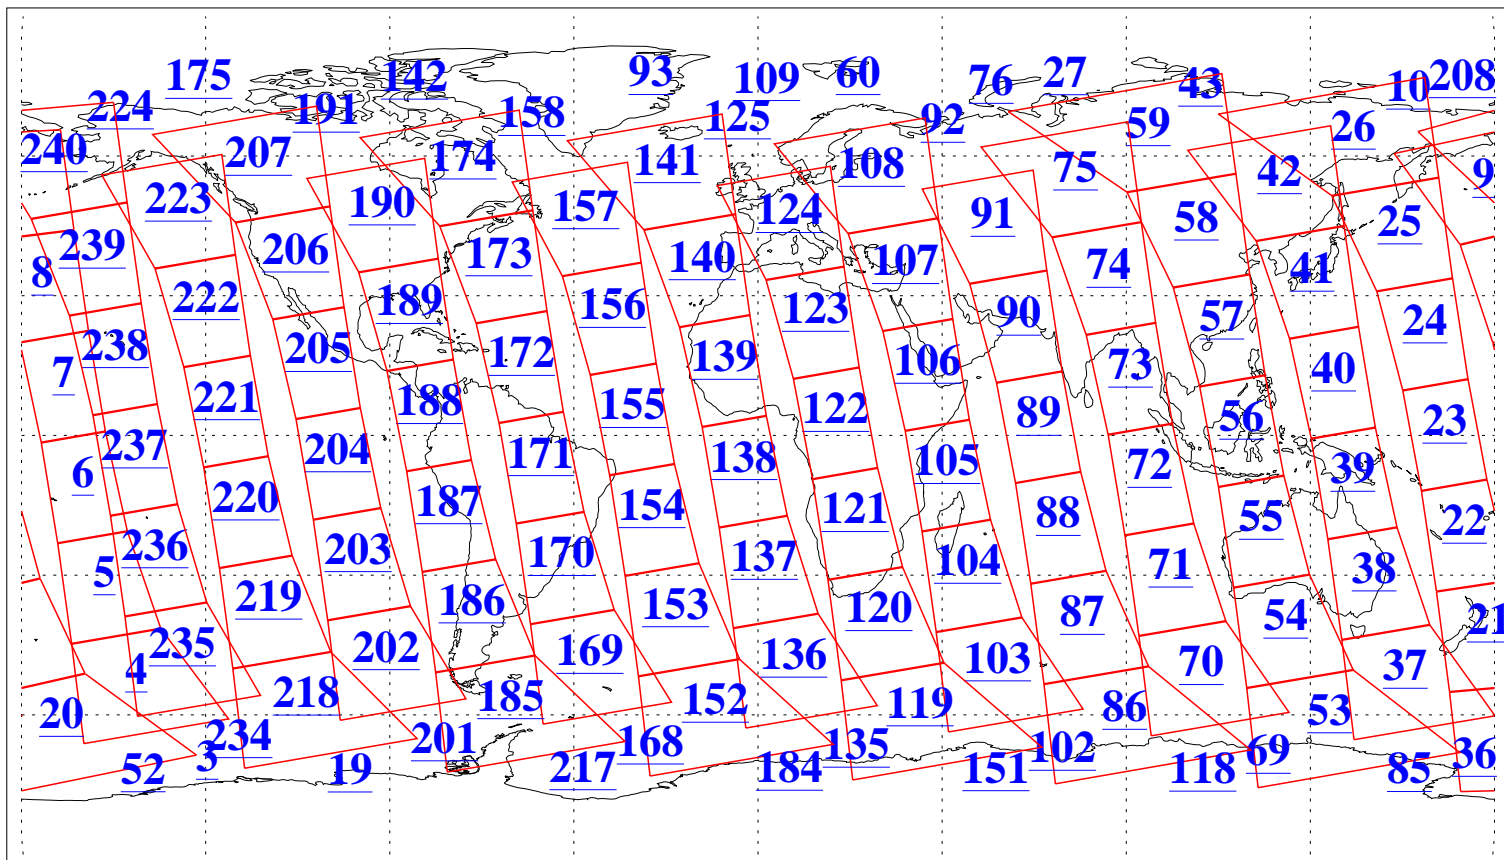

L1B Availability
AMSU Granules: 240
HSB Granules: 0
AIRS Granules: 240

18 Apr 2005
DoY 108
Aqua Day 1080
Granules: 1 to 120

Granules: 121 to 240

Legend: AMSU Available, HSB Available, AIRS Available

L1B Availability
AMSU Granules: 240
HSB Granules: 0
AIRS Granules: 240

18 Apr 2005
DoY 108
Aqua Day 1080
Ascending Granules

Descending Granules

Legend: AMSU Available, HSB Available, AIRS Available

L1B Availability
 AMSU Granules: 240
 HSB Granules: 0
 AIRS Granules: 240

18 Apr 2005
 DoY 108
 Aqua Day 1080

Northern Hemisphere Granules

Southern Hemisphere Granules

Legend: AMSU Available, HSB Available, AIRS Available