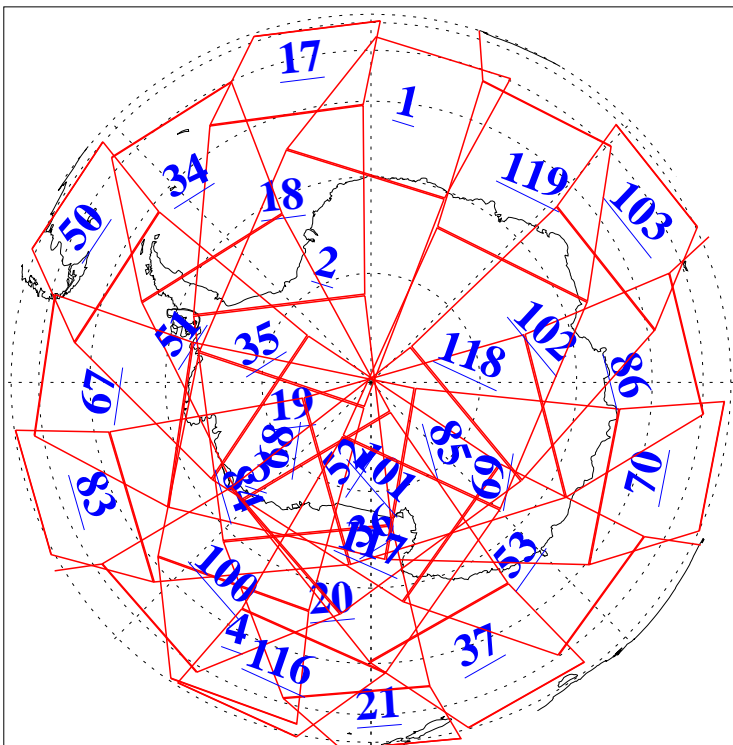

L1B Availability
AMSU Granules: 240
HSB Granules: 0
AIRS Granules: 240

18 Apr 2005
DoY 108
Aqua Day 1080
Granules: 1 to 120

Granules: 121 to 240

Legend: AMSU Available, HSB Available, AIRS Available

L1B Availability
AMSU Granules: 240
HSB Granules: 0
AIRS Granules: 240

18 Apr 2005
DoY 108
Aqua Day 1080
Ascending Granules

Descending Granules

Legend: AMSU Available, HSB Available, AIRS Available

L1B Availability
 AMSU Granules: 240
 HSB Granules: 0
 AIRS Granules: 240

18 Apr 2005
 DoY 108
 Aqua Day 1080

Northern Hemisphere Granules

Southern Hemisphere Granules

Legend: AMSU Available, HSB Available, AIRS Available