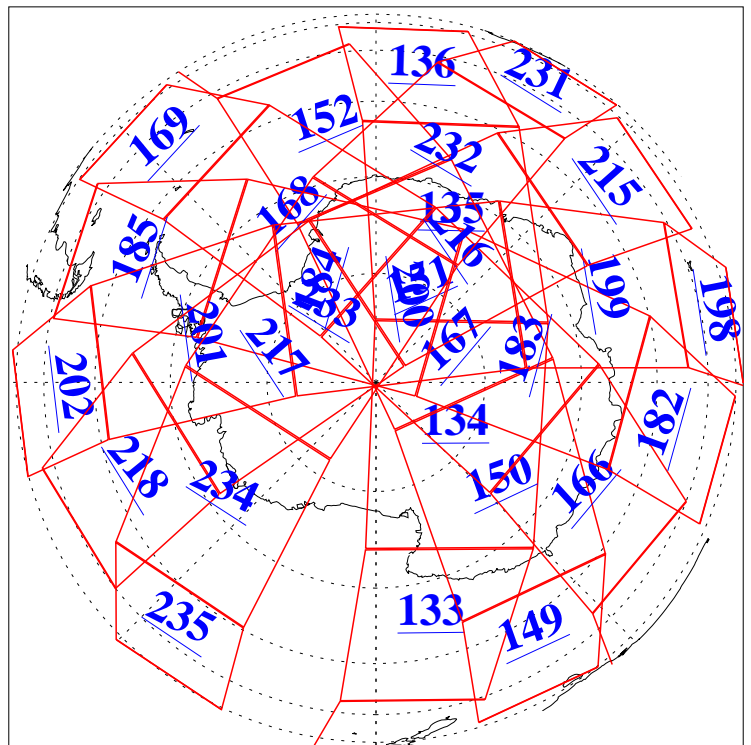

L1B Availability
AMSU Granules: 240
HSB Granules: 0
AIRS Granules: 240

18 Apr 2005
DoY 108
Aqua Day 1080
Granules: 1 to 120

Granules: 121 to 240

Legend: AMSU Available, HSB Available, AIRS Available

L1B Availability
AMSU Granules: 240
HSB Granules: 0
AIRS Granules: 240

18 Apr 2005
DoY 108
Aqua Day 1080
Ascending Granules

Descending Granules

Legend: AMSU Available, HSB Available, AIRS Available

L1B Availability
 AMSU Granules: 240
 HSB Granules: 0
 AIRS Granules: 240

18 Apr 2005
 DoY 108
 Aqua Day 1080

Northern Hemisphere Granules

Southern Hemisphere Granules

Legend: AMSU Available, HSB Available, AIRS Available