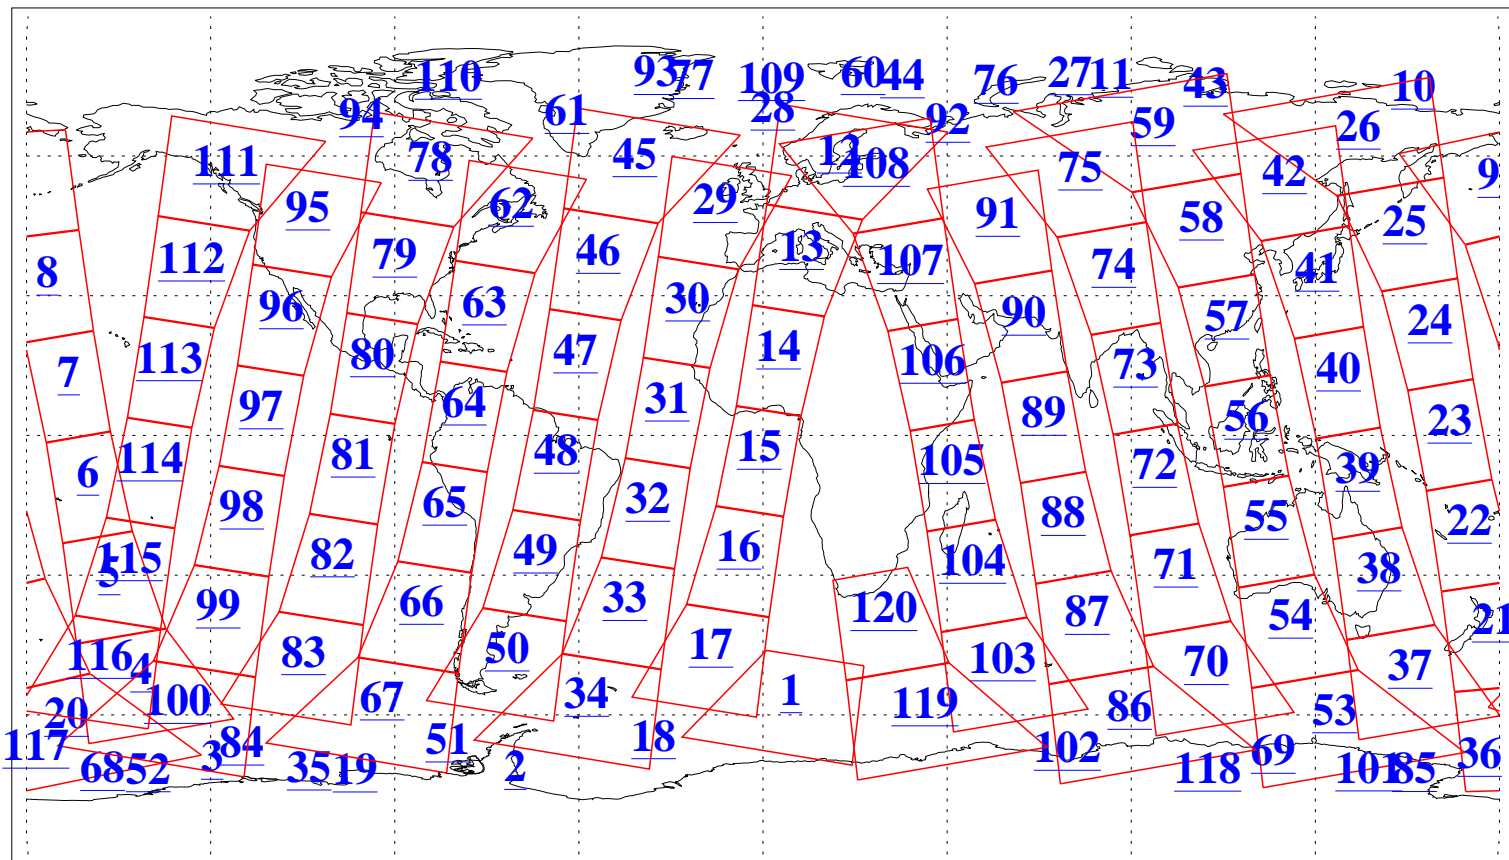

L1B Availability
AMSU Granules: 240
HSB Granules: 0
AIRS Granules: 240

18 Apr 2005
DoY 108
Aqua Day 1080
Granules: 1 to 120

Granules: 121 to 240

Legend: AMSU Available, HSB Available, AIRS Available

L1B Availability
AMSU Granules: 240
HSB Granules: 0
AIRS Granules: 240

18 Apr 2005
DoY 108
Aqua Day 1080
Ascending Granules

Descending Granules

Legend: AMSU Available, HSB Available, AIRS Available

L1B Availability
 AMSU Granules: 240
 HSB Granules: 0
 AIRS Granules: 240

18 Apr 2005
 DoY 108
 Aqua Day 1080

Northern Hemisphere Granules

Southern Hemisphere Granules

Legend: AMSU Available, HSB Available, AIRS Available