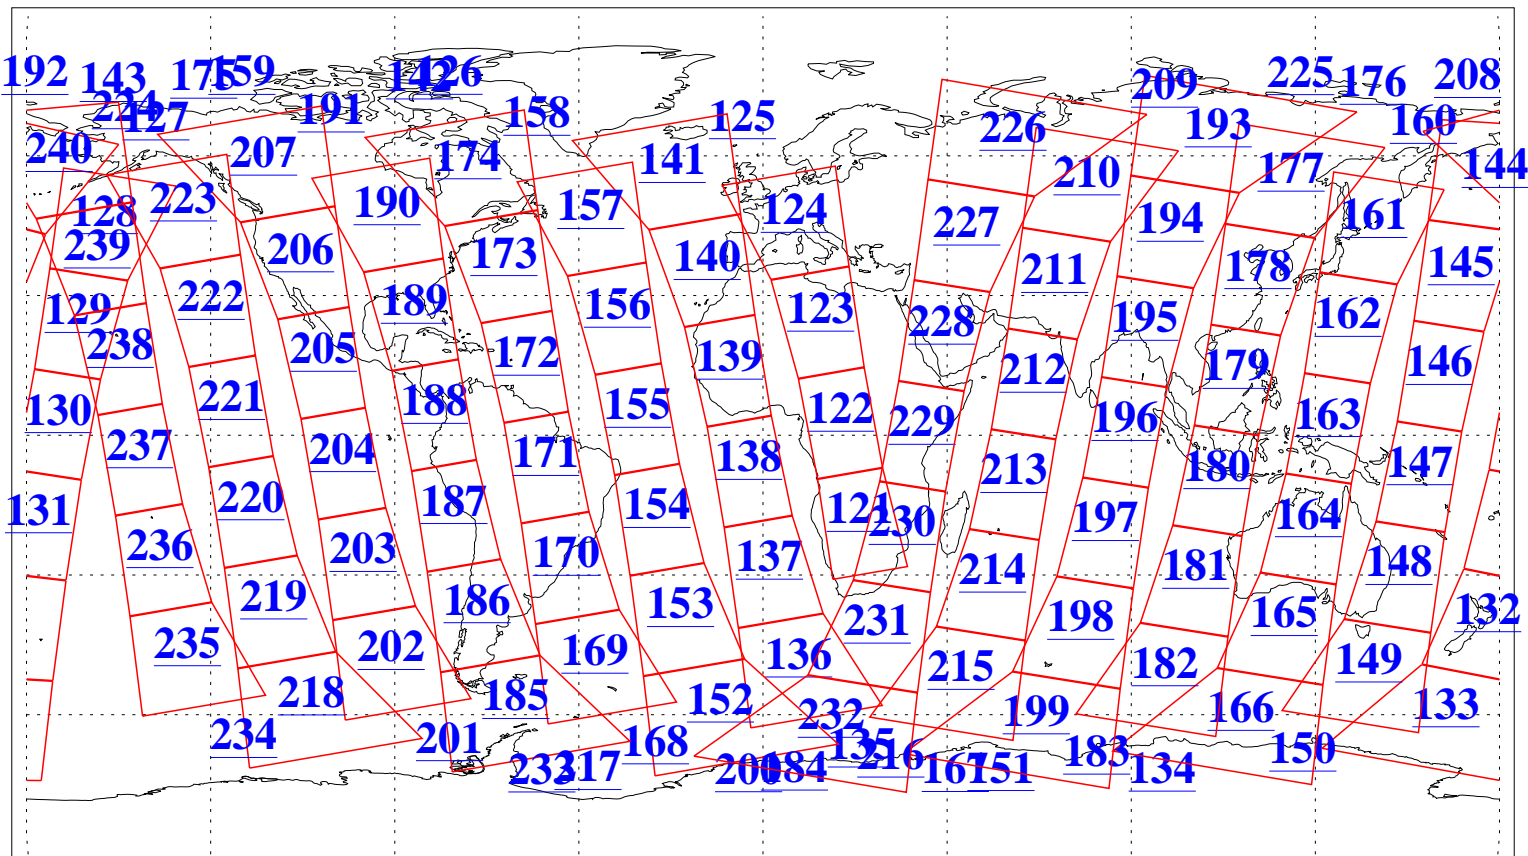

L1B Availability
AMSU Granules: 240
HSB Granules: 0
AIRS Granules: 240

18 Apr 2005
DoY 108
Aqua Day 1080
Granules: 1 to 120

Granules: 121 to 240

Legend: AMSU Available, HSB Available, AIRS Available

L1B Availability
AMSU Granules: 240
HSB Granules: 0
AIRS Granules: 240

18 Apr 2005
DoY 108
Aqua Day 1080
Ascending Granules

Descending Granules

Legend: AMSU Available, HSB Available, AIRS Available

L1B Availability
 AMSU Granules: 240
 HSB Granules: 0
 AIRS Granules: 240

18 Apr 2005
 DoY 108
 Aqua Day 1080

Northern Hemisphere Granules

Southern Hemisphere Granules

Legend: AMSU Available, HSB Available, AIRS Available