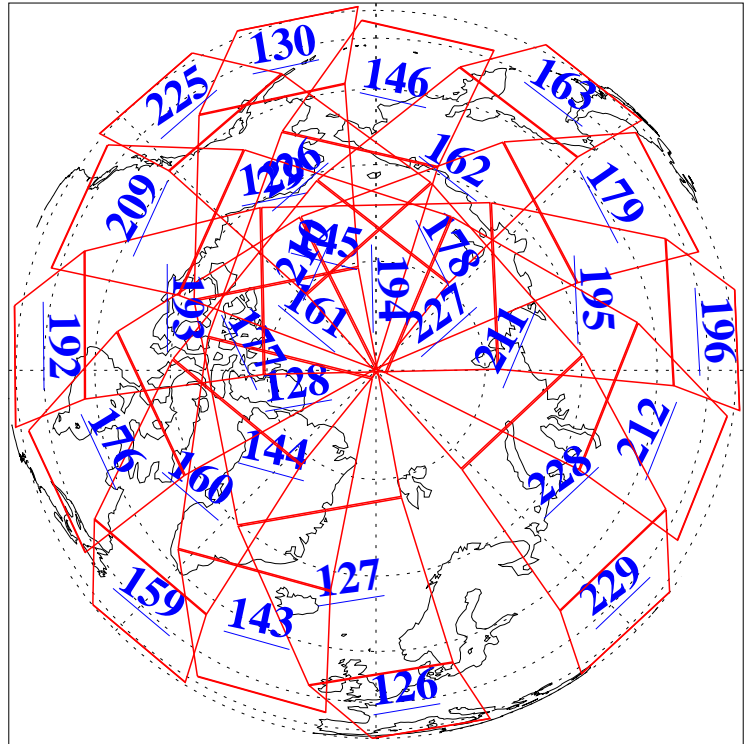

L1B Availability
AMSU Granules: 240
HSB Granules: 0
AIRS Granules: 238

16 Apr 2005
DoY 106
Aqua Day 1078
Granules: 1 to 120

Granules: 121 to 240

Legend: AMSU Available, HSB Available, AIRS Available

L1B Availability
AMSU Granules: 240
HSB Granules: 0
AIRS Granules: 238

16 Apr 2005
DoY 106
Aqua Day 1078

Ascending Granules

Descending Granules

Legend: AMSU Available, HSB Available, AIRS Available

L1B Availability
 AMSU Granules: 240
 HSB Granules: 0
 AIRS Granules: 238

16 Apr 2005
 DoY 106
 Aqua Day 1078

Northern Hemisphere Granules

Southern Hemisphere Granules

Legend: AMSU Available, HSB Available, AIRS Available