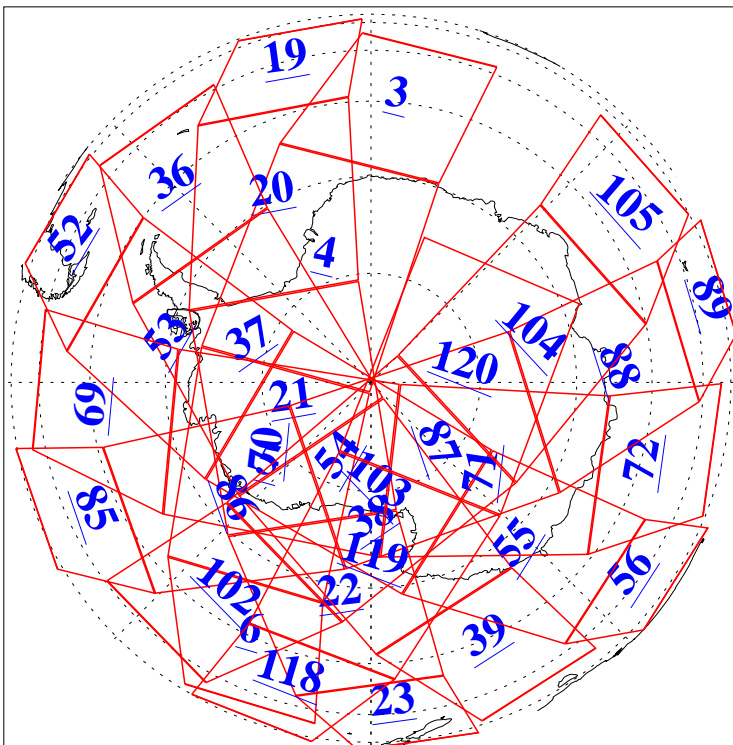

L1B Availability
AMSU Granules: 240
HSB Granules: 0
AIRS Granules: 238

16 Apr 2005
DoY 106
Aqua Day 1078
Granules: 1 to 120

Granules: 121 to 240

Legend: AMSU Available, HSB Available, AIRS Available

L1B Availability
AMSU Granules: 240
HSB Granules: 0
AIRS Granules: 238

16 Apr 2005
DoY 106
Aqua Day 1078

Ascending Granules

Descending Granules

Legend: AMSU Available, HSB Available, AIRS Available

L1B Availability
 AMSU Granules: 240
 HSB Granules: 0
 AIRS Granules: 238

16 Apr 2005
 DoY 106
 Aqua Day 1078

Northern Hemisphere Granules

Southern Hemisphere Granules

Legend: AMSU Available, HSB Available, AIRS Available