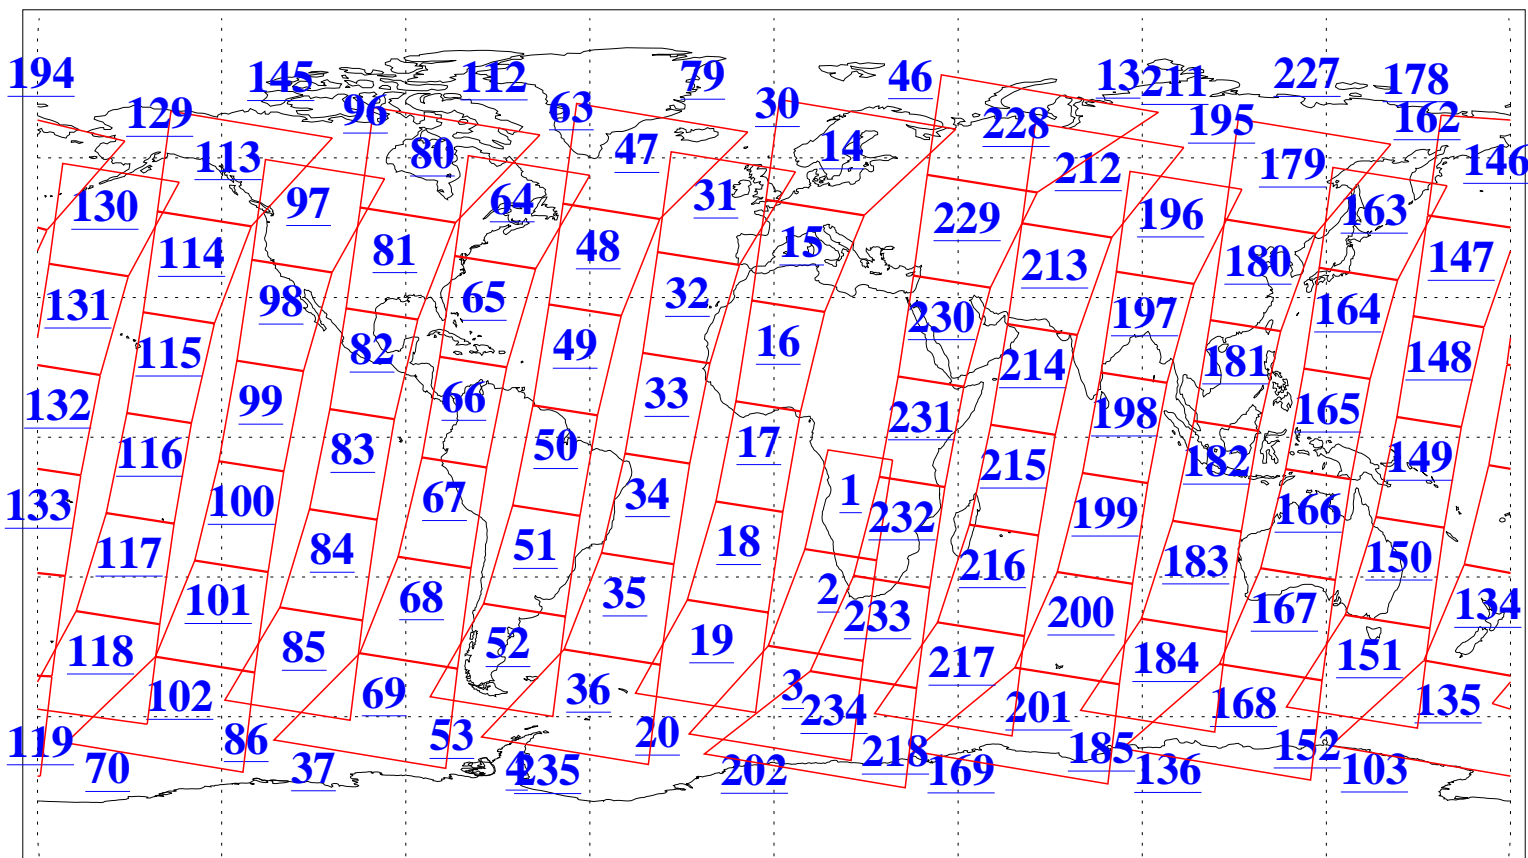

L1B Availability
AMSU Granules: 240
HSB Granules: 0
AIRS Granules: 238

16 Apr 2005
DoY 106
Aqua Day 1078
Granules: 1 to 120

Granules: 121 to 240

Legend: AMSU Available, HSB Available, AIRS Available

L1B Availability
AMSU Granules: 240
HSB Granules: 0
AIRS Granules: 238

16 Apr 2005
DoY 106
Aqua Day 1078

Ascending Granules

Descending Granules

Legend: AMSU Available, HSB Available, AIRS Available

L1B Availability
 AMSU Granules: 240
 HSB Granules: 0
 AIRS Granules: 238

16 Apr 2005
 DoY 106
 Aqua Day 1078

Northern Hemisphere Granules

Southern Hemisphere Granules

Legend: AMSU Available, HSB Available, AIRS Available