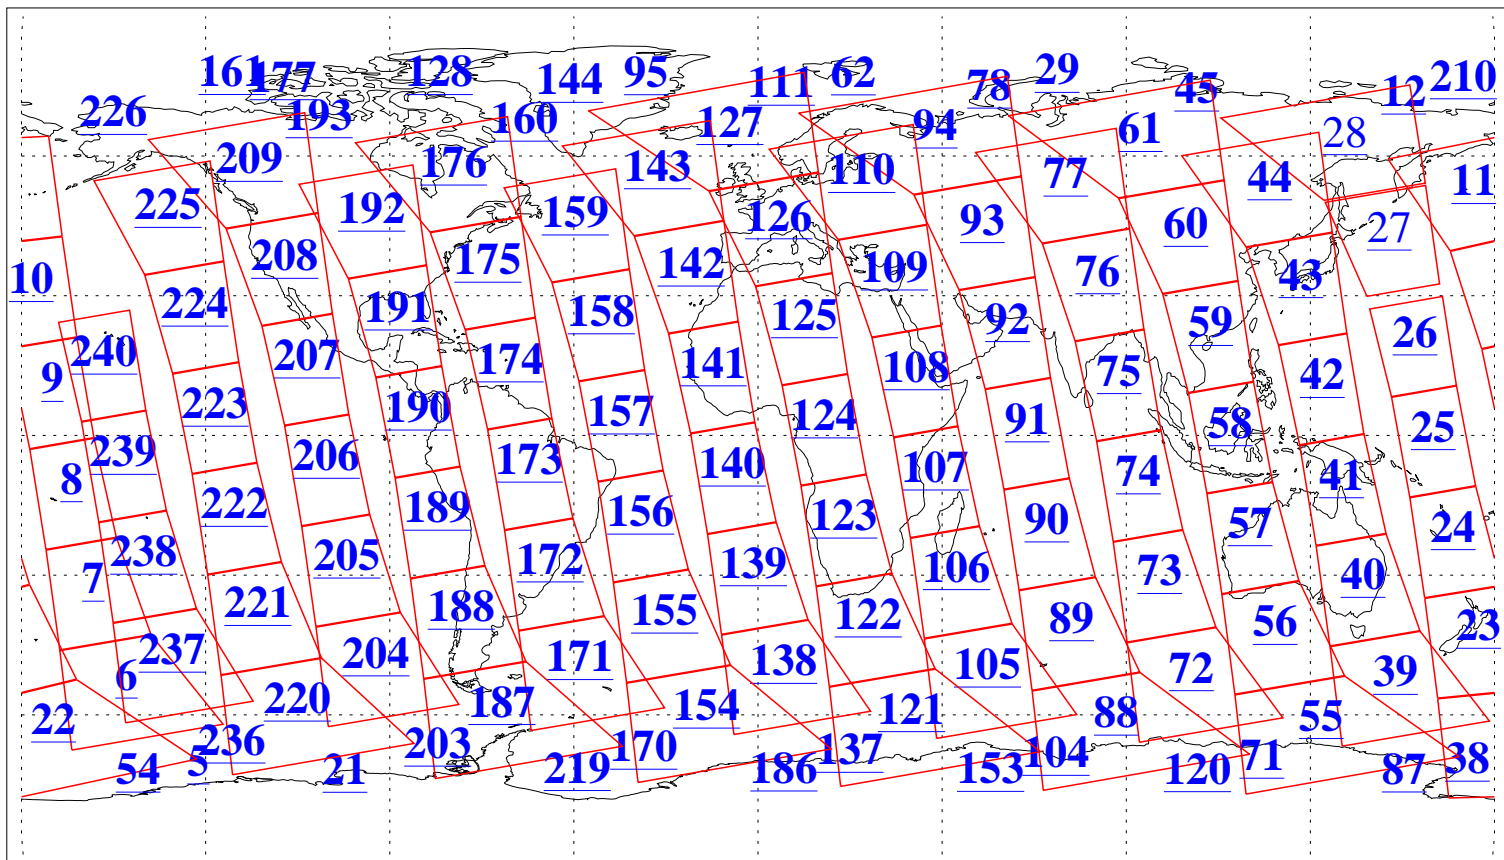

L1B Availability
AMSU Granules: 240
HSB Granules: 0
AIRS Granules: 238

16 Apr 2005
DoY 106
Aqua Day 1078
Granules: 1 to 120

Granules: 121 to 240

Legend: AMSU Available, HSB Available, AIRS Available

L1B Availability
AMSU Granules: 240
HSB Granules: 0
AIRS Granules: 238

16 Apr 2005
DoY 106
Aqua Day 1078

Ascending Granules

Descending Granules

Legend: AMSU Available, HSB Available, AIRS Available

L1B Availability
 AMSU Granules: 240
 HSB Granules: 0
 AIRS Granules: 238

16 Apr 2005
 DoY 106
 Aqua Day 1078

Northern Hemisphere Granules

Southern Hemisphere Granules

Legend: AMSU Available, HSB Available, AIRS Available