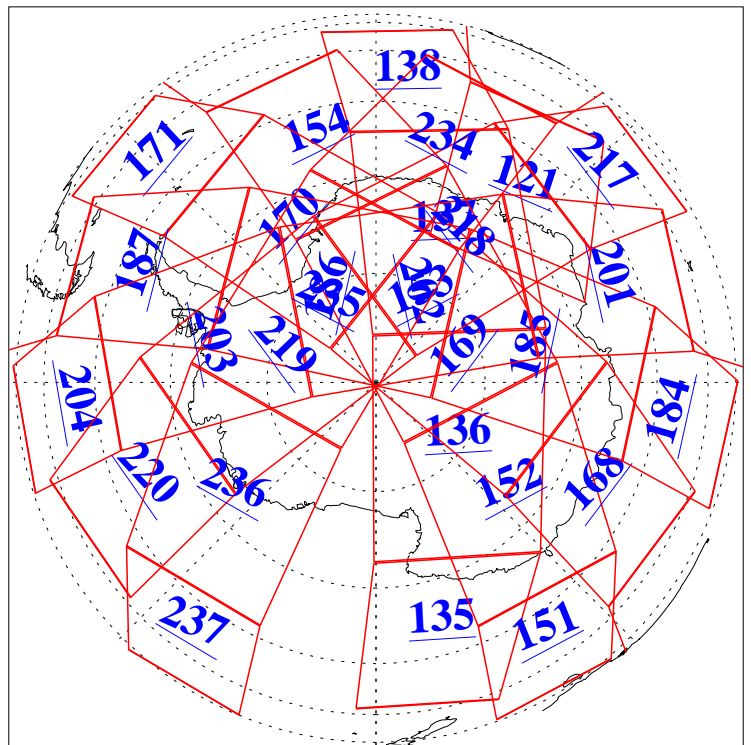

L1B Availability
AMSU Granules: 240
HSB Granules: 0
AIRS Granules: 238

16 Apr 2005
DoY 106
Aqua Day 1078
Granules: 1 to 120

Granules: 121 to 240

Legend: AMSU Available, HSB Available, AIRS Available

L1B Availability
AMSU Granules: 240
HSB Granules: 0
AIRS Granules: 238

16 Apr 2005
DoY 106
Aqua Day 1078

Ascending Granules

Descending Granules

Legend: AMSU Available, HSB Available, AIRS Available

L1B Availability
 AMSU Granules: 240
 HSB Granules: 0
 AIRS Granules: 238

16 Apr 2005
 DoY 106
 Aqua Day 1078

Northern Hemisphere Granules

Southern Hemisphere Granules

Legend: AMSU Available, HSB Available, AIRS Available