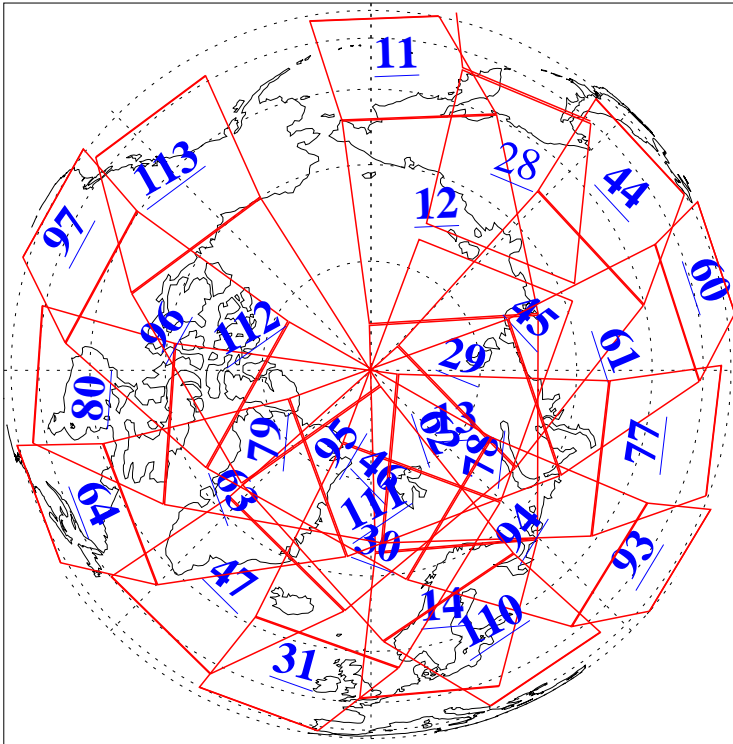

L1B Availability
AMSU Granules: 240
HSB Granules: 0
AIRS Granules: 238

16 Apr 2005
DoY 106
Aqua Day 1078
Granules: 1 to 120

Granules: 121 to 240

Legend: AMSU Available, HSB Available, AIRS Available

L1B Availability
AMSU Granules: 240
HSB Granules: 0
AIRS Granules: 238

16 Apr 2005
DoY 106
Aqua Day 1078

Ascending Granules

Descending Granules

Legend: AMSU Available, HSB Available, AIRS Available

L1B Availability
 AMSU Granules: 240
 HSB Granules: 0
 AIRS Granules: 238

16 Apr 2005
 DoY 106
 Aqua Day 1078

Northern Hemisphere Granules

Southern Hemisphere Granules

Legend: AMSU Available, HSB Available, AIRS Available