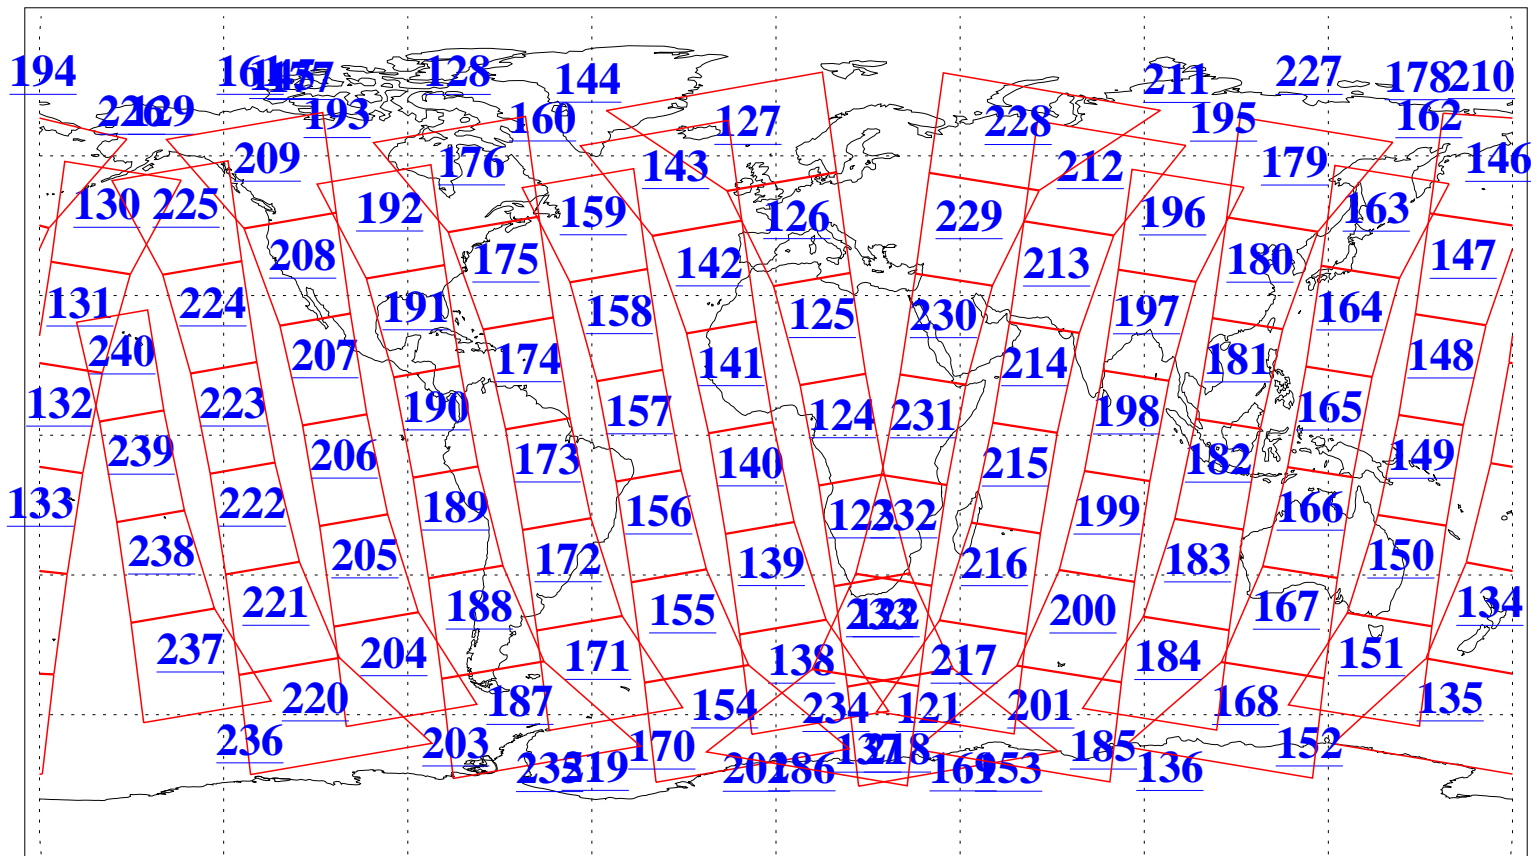

L1B Availability
AMSU Granules: 240
HSB Granules: 0
AIRS Granules: 238

16 Apr 2005
DoY 106
Aqua Day 1078
Granules: 1 to 120

Granules: 121 to 240

Legend: AMSU Available, HSB Available, AIRS Available

L1B Availability
AMSU Granules: 240
HSB Granules: 0
AIRS Granules: 238

16 Apr 2005
DoY 106
Aqua Day 1078

Ascending Granules

Descending Granules

Legend: AMSU Available, HSB Available, AIRS Available

L1B Availability
 AMSU Granules: 240
 HSB Granules: 0
 AIRS Granules: 238

16 Apr 2005
 DoY 106
 Aqua Day 1078

Northern Hemisphere Granules

Southern Hemisphere Granules

Legend: AMSU Available, HSB Available, AIRS Available