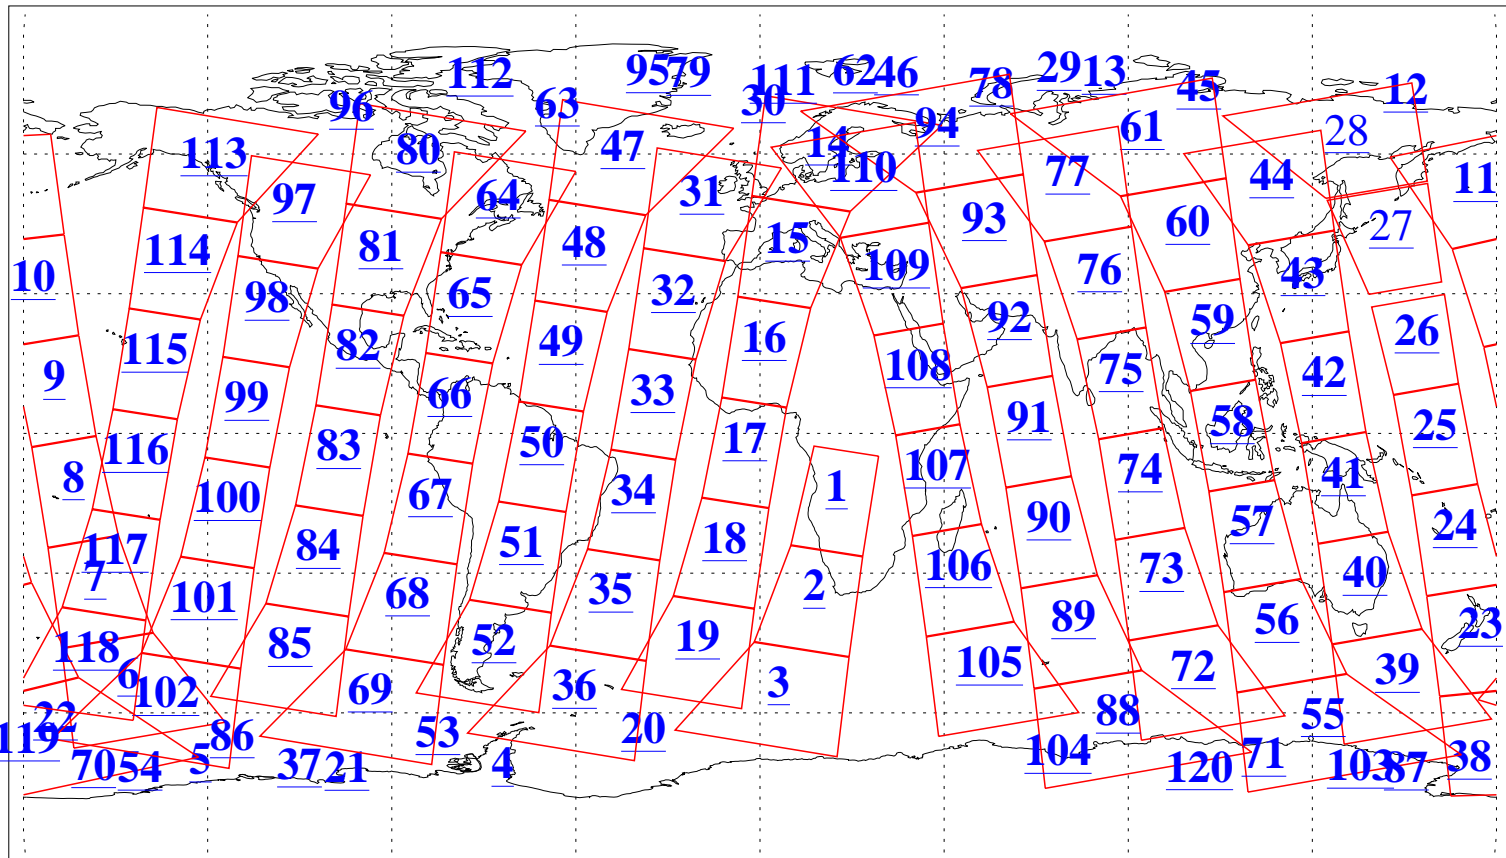

L1B Availability
AMSU Granules: 240
HSB Granules: 0
AIRS Granules: 238

16 Apr 2005
DoY 106
Aqua Day 1078
Granules: 1 to 120

Granules: 121 to 240

Legend: AMSU Available, HSB Available, AIRS Available

L1B Availability
AMSU Granules: 240
HSB Granules: 0
AIRS Granules: 238

16 Apr 2005
DoY 106
Aqua Day 1078

Ascending Granules

Descending Granules

Legend: AMSU Available, HSB Available, AIRS Available

L1B Availability
 AMSU Granules: 240
 HSB Granules: 0
 AIRS Granules: 238

16 Apr 2005
 DoY 106
 Aqua Day 1078

Northern Hemisphere Granules

Southern Hemisphere Granules

Legend: AMSU Available, HSB Available, AIRS Available