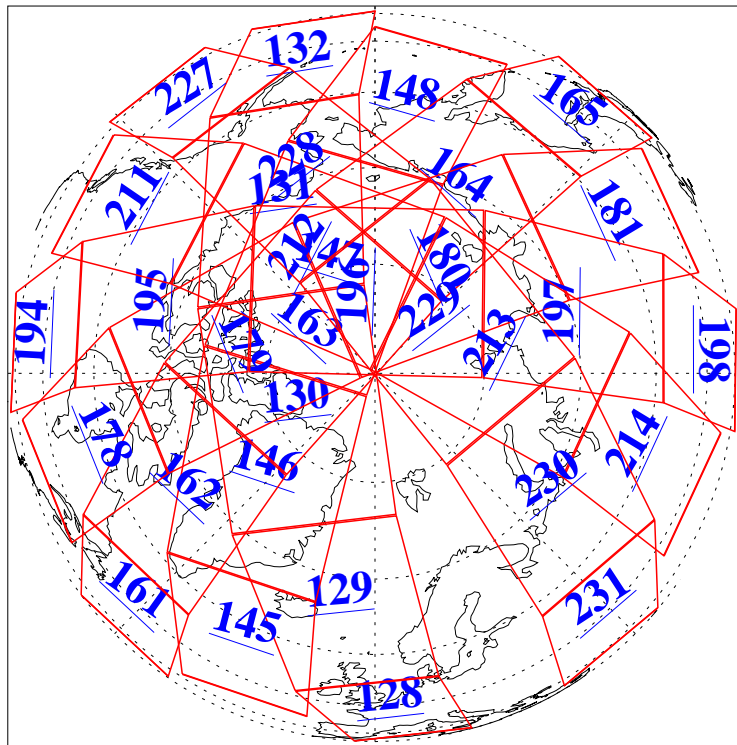

14 Apr 2005
DoY 104
Aqua Day 1076
Ascending Granules

Descending Granules

Legend: AMSU Available, HSB Available, AIRS Available

L1B Availability
AMSU Granules: 240
HSB Granules: 0
AIRS Granules: 240

14 Apr 2005
DoY 104
Aqua Day 1076

Northern Hemisphere Granules

Southern Hemisphere Granules

Legend: AMSU Available, HSB Available, AIRS Available