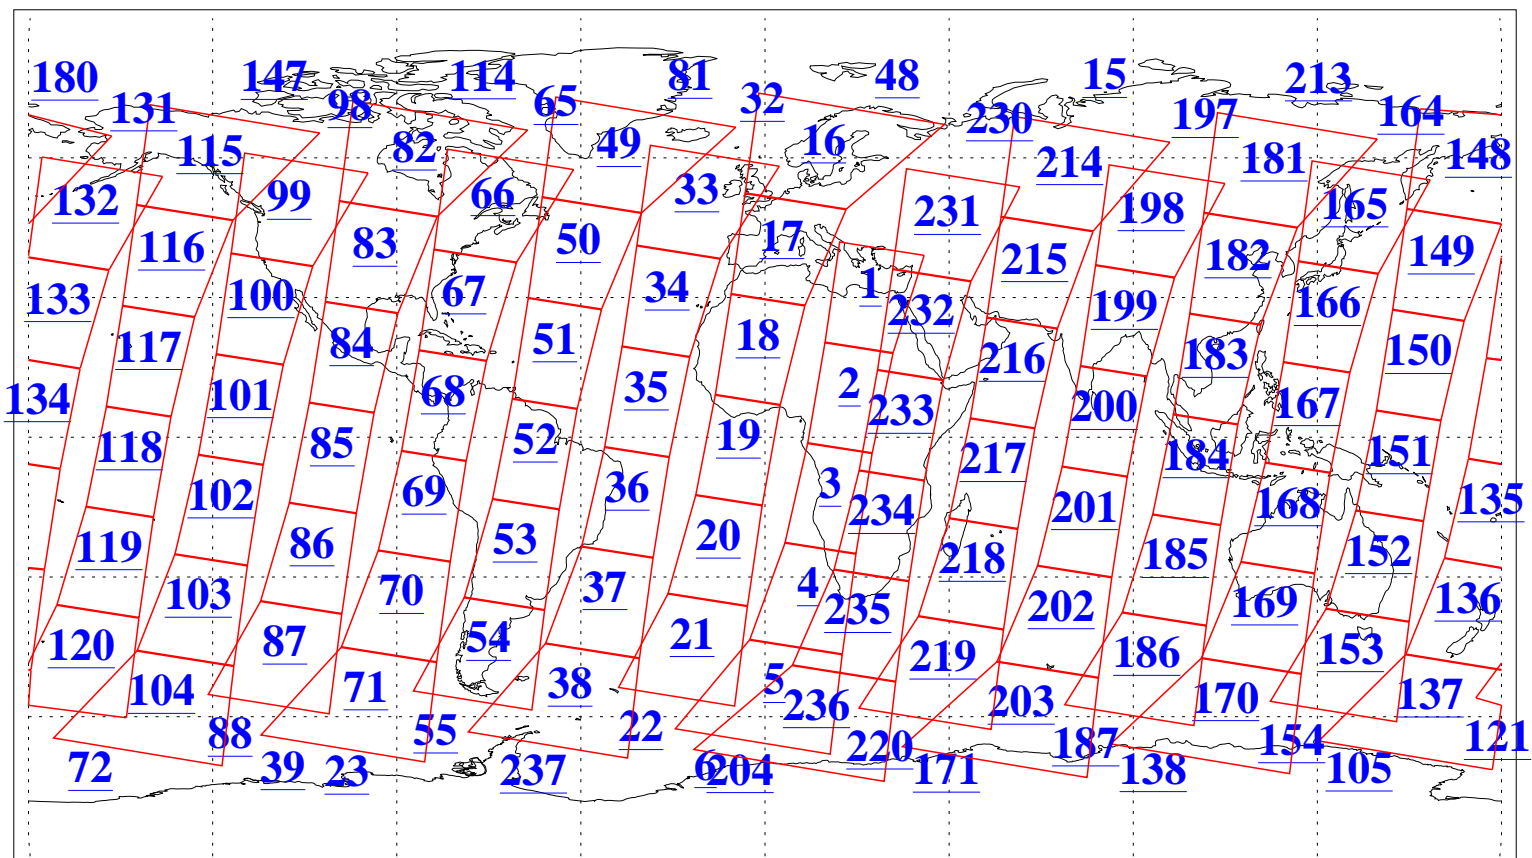

L1B Availability
AMSU Granules: 240
HSB Granules: 0
AIRS Granules: 240

14 Apr 2005
DoY 104
Aqua Day 1076
Granules: 1 to 120

Granules: 121 to 240

Legend: AMSU Available, HSB Available, AIRS Available

L1B Availability
AMSU Granules: 240
HSB Granules: 0
AIRS Granules: 240

14 Apr 2005
DoY 104
Aqua Day 1076
Ascending Granules

Descending Granules

Legend: AMSU Available, HSB Available, AIRS Available

L1B Availability
AMSU Granules: 240
HSB Granules: 0
AIRS Granules: 240

14 Apr 2005
DoY 104
Aqua Day 1076

Northern Hemisphere Granules

Southern Hemisphere Granules

Legend: AMSU Available, HSB Available, AIRS Available