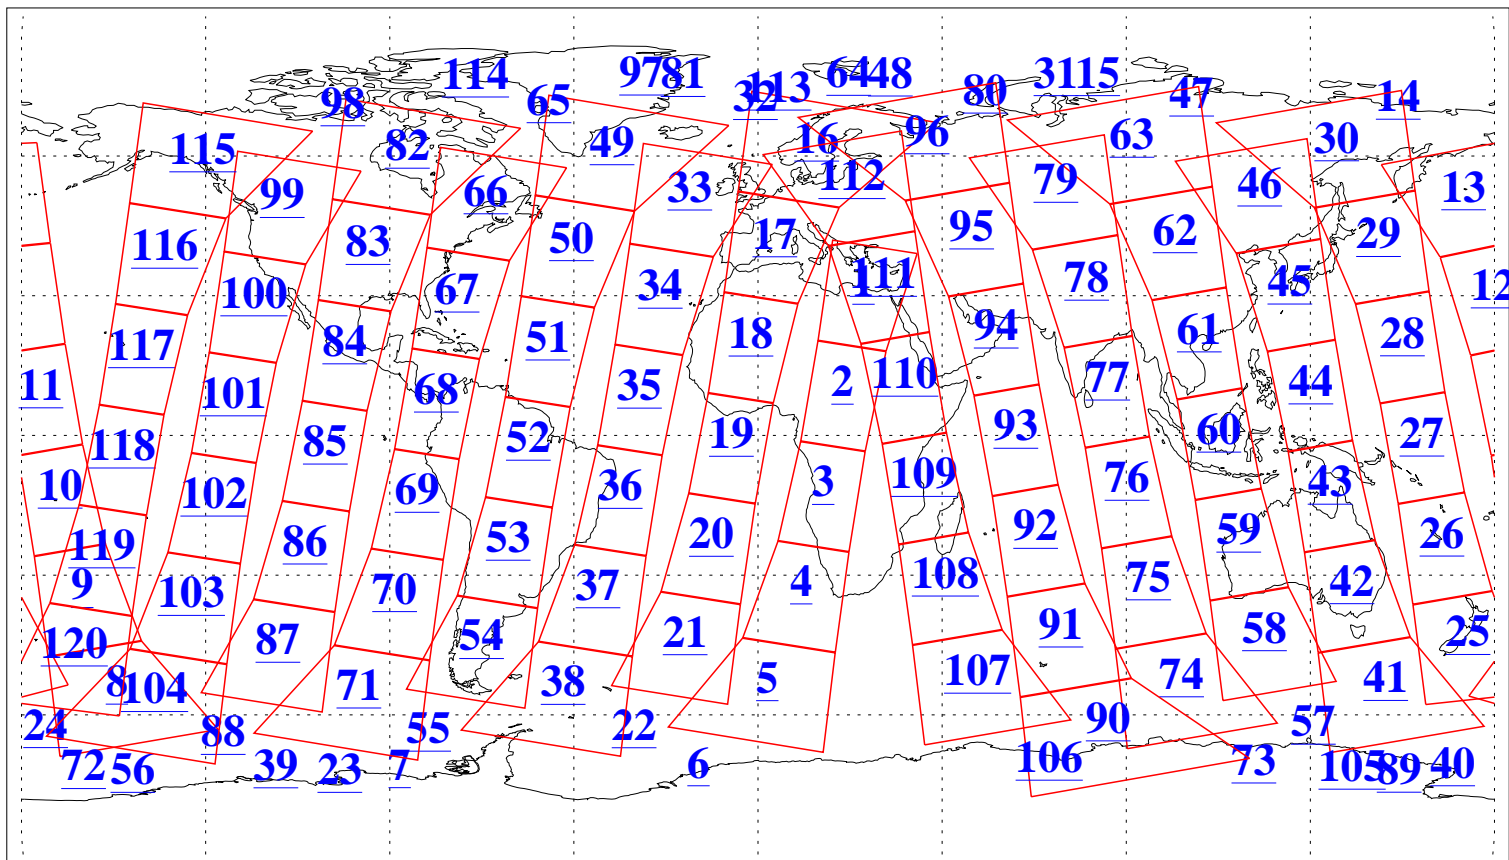

L1B Availability
AMSU Granules: 240
HSB Granules: 0
AIRS Granules: 240

14 Apr 2005
DoY 104
Aqua Day 1076
Granules: 1 to 120

Granules: 121 to 240

Legend: AMSU Available, HSB Available, AIRS Available

L1B Availability
AMSU Granules: 240
HSB Granules: 0
AIRS Granules: 240

14 Apr 2005
DoY 104
Aqua Day 1076
Ascending Granules

Descending Granules

Legend: AMSU Available, HSB Available, AIRS Available

L1B Availability
AMSU Granules: 240
HSB Granules: 0
AIRS Granules: 240

14 Apr 2005
DoY 104
Aqua Day 1076

Northern Hemisphere Granules

Southern Hemisphere Granules

Legend: AMSU Available, HSB Available, AIRS Available