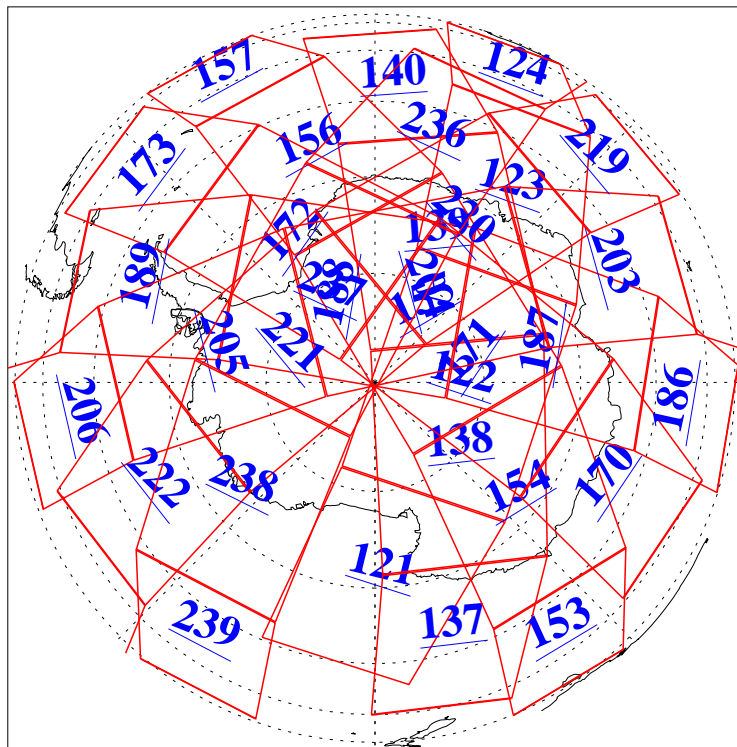

L1B Availability
AMSU Granules: 240
HSB Granules: 0
AIRS Granules: 240

14 Apr 2005
DoY 104
Aqua Day 1076
Granules: 1 to 120

Granules: 121 to 240

Legend: AMSU Available, HSB Available, AIRS Available

L1B Availability
AMSU Granules: 240
HSB Granules: 0
AIRS Granules: 240

14 Apr 2005
DoY 104
Aqua Day 1076
Ascending Granules

Descending Granules

Legend: AMSU Available, HSB Available, AIRS Available

L1B Availability
AMSU Granules: 240
HSB Granules: 0
AIRS Granules: 240

14 Apr 2005
DoY 104
Aqua Day 1076

Northern Hemisphere Granules

Southern Hemisphere Granules

Legend: AMSU Available, HSB Available, AIRS Available