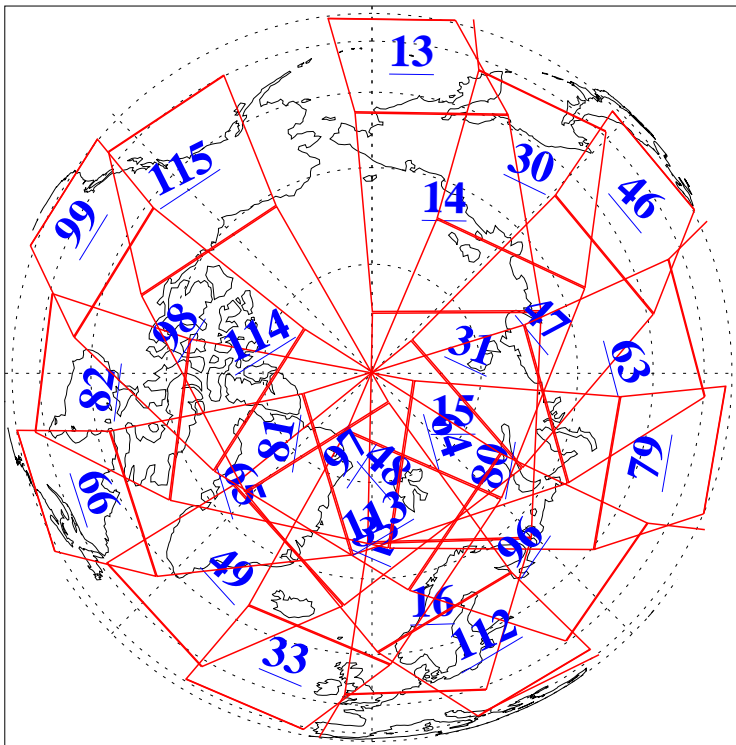

L1B Availability
AMSU Granules: 240
HSB Granules: 0
AIRS Granules: 240

14 Apr 2005
DoY 104
Aqua Day 1076
Granules: 1 to 120

Granules: 121 to 240

Legend: AMSU Available, HSB Available, AIRS Available

L1B Availability
AMSU Granules: 240
HSB Granules: 0
AIRS Granules: 240

14 Apr 2005
DoY 104
Aqua Day 1076
Ascending Granules

Descending Granules

Legend: AMSU Available, HSB Available, AIRS Available

L1B Availability
AMSU Granules: 240
HSB Granules: 0
AIRS Granules: 240

14 Apr 2005
DoY 104
Aqua Day 1076

Northern Hemisphere Granules

Southern Hemisphere Granules

Legend: AMSU Available, HSB Available, AIRS Available