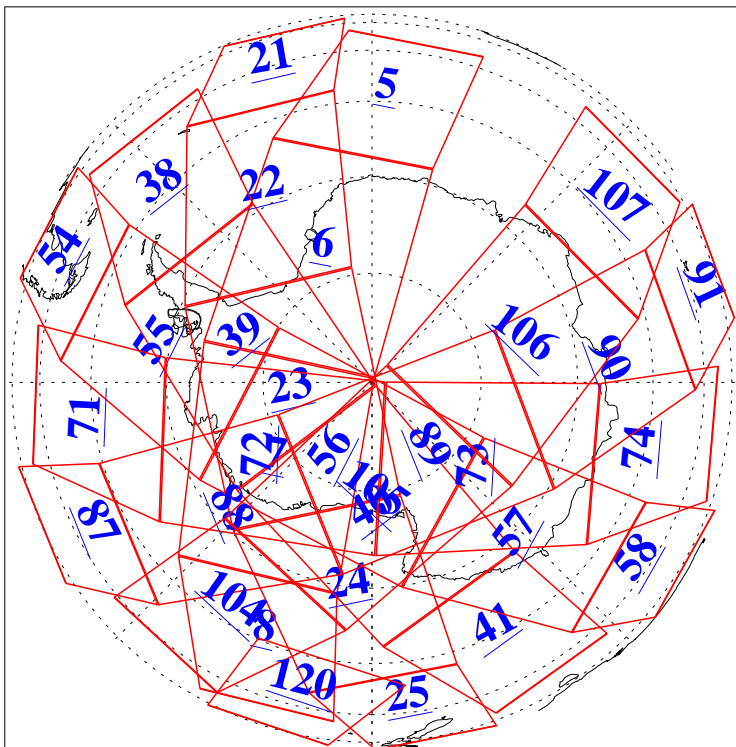

L1B Availability
AMSU Granules: 240
HSB Granules: 0
AIRS Granules: 240

14 Apr 2005
DoY 104
Aqua Day 1076
Granules: 1 to 120

Granules: 121 to 240

Legend: AMSU Available, HSB Available, AIRS Available

L1B Availability
AMSU Granules: 240
HSB Granules: 0
AIRS Granules: 240

14 Apr 2005
DoY 104
Aqua Day 1076
Ascending Granules

Descending Granules

Legend: AMSU Available, HSB Available, AIRS Available

L1B Availability
AMSU Granules: 240
HSB Granules: 0
AIRS Granules: 240

14 Apr 2005
DoY 104
Aqua Day 1076

Northern Hemisphere Granules

Southern Hemisphere Granules

Legend: AMSU Available, HSB Available, AIRS Available