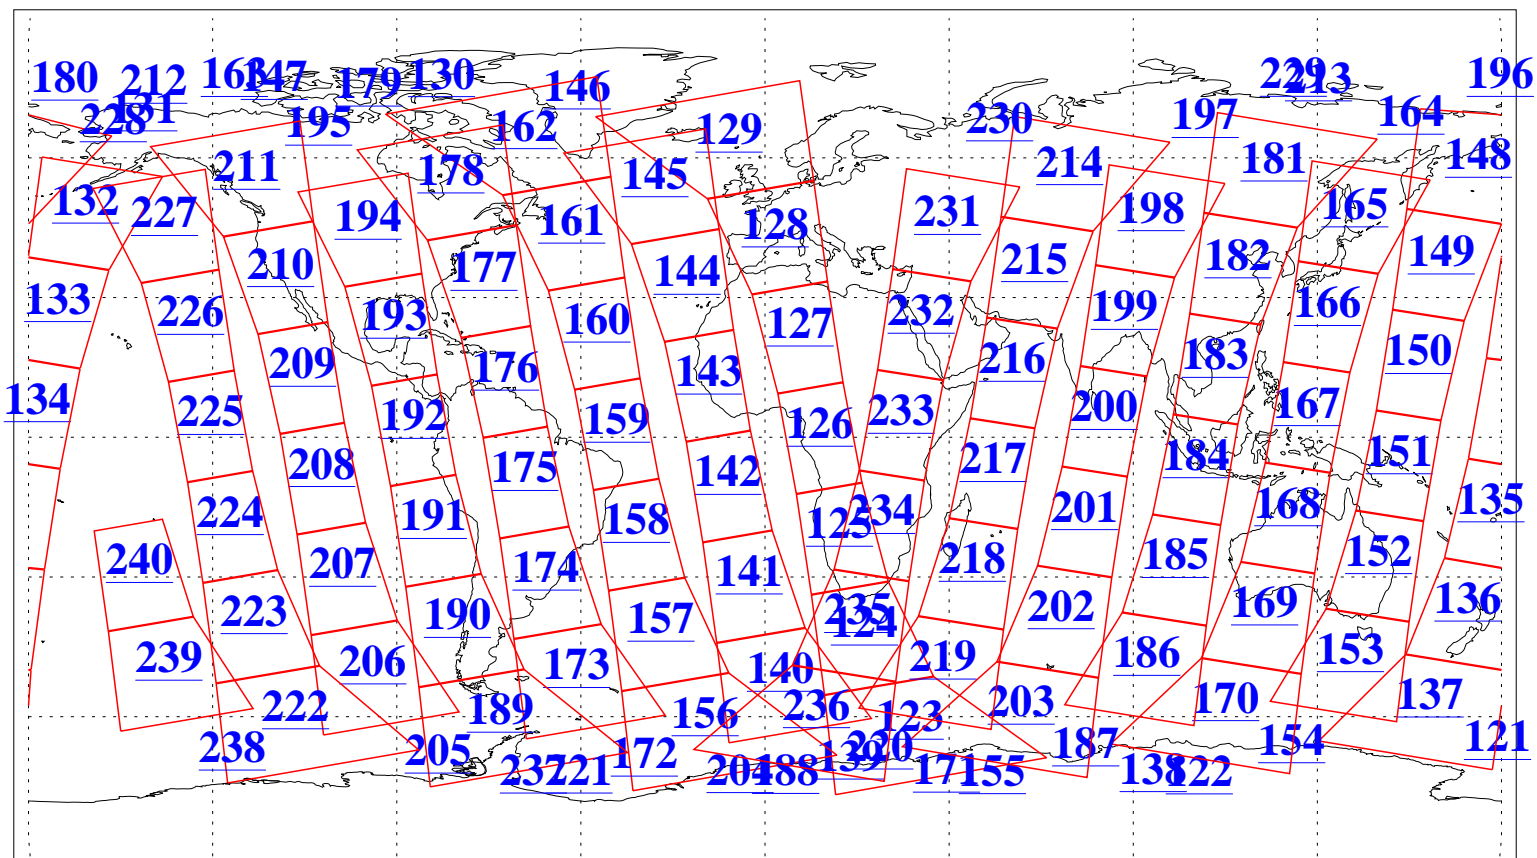

L1B Availability
AMSU Granules: 240
HSB Granules: 0
AIRS Granules: 240

14 Apr 2005
DoY 104
Aqua Day 1076
Granules: 1 to 120

Granules: 121 to 240

Legend: AMSU Available, HSB Available, AIRS Available

L1B Availability
AMSU Granules: 240
HSB Granules: 0
AIRS Granules: 240

14 Apr 2005
DoY 104
Aqua Day 1076
Ascending Granules

Descending Granules

Legend: AMSU Available, HSB Available, AIRS Available

L1B Availability
AMSU Granules: 240
HSB Granules: 0
AIRS Granules: 240

14 Apr 2005
DoY 104
Aqua Day 1076

Northern Hemisphere Granules

Southern Hemisphere Granules

Legend: AMSU Available, HSB Available, AIRS Available