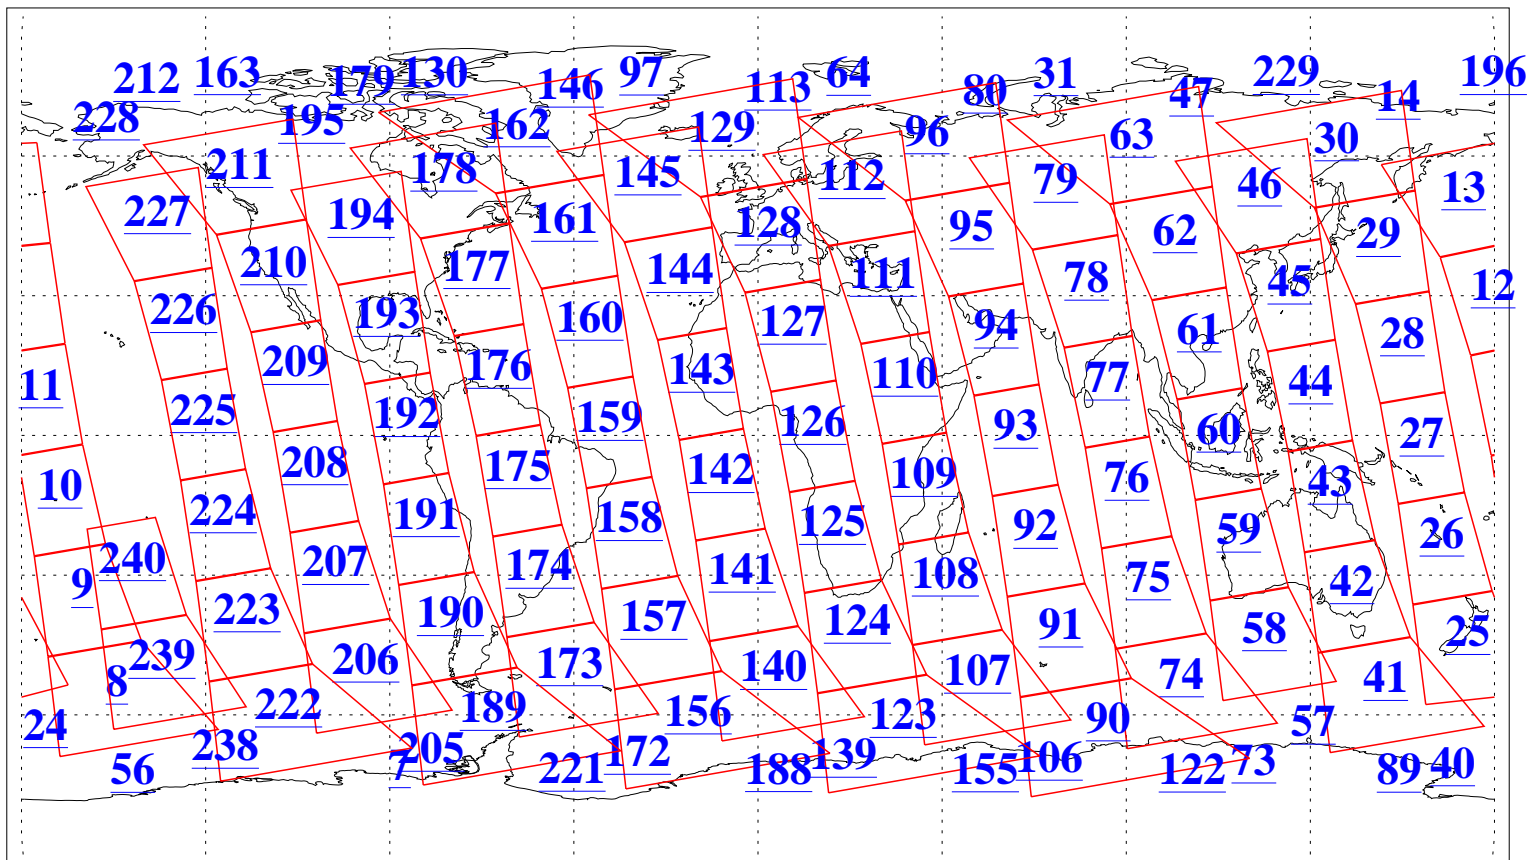

L1B Availability
AMSU Granules: 240
HSB Granules: 0
AIRS Granules: 240

14 Apr 2005
DoY 104
Aqua Day 1076
Granules: 1 to 120

Granules: 121 to 240

Legend: AMSU Available, HSB Available, AIRS Available

L1B Availability
AMSU Granules: 240
HSB Granules: 0
AIRS Granules: 240

14 Apr 2005
DoY 104
Aqua Day 1076
Ascending Granules

Descending Granules

Legend: AMSU Available, HSB Available, AIRS Available

L1B Availability
AMSU Granules: 240
HSB Granules: 0
AIRS Granules: 240

14 Apr 2005
DoY 104
Aqua Day 1076

Northern Hemisphere Granules

Southern Hemisphere Granules

Legend: AMSU Available, HSB Available, AIRS Available