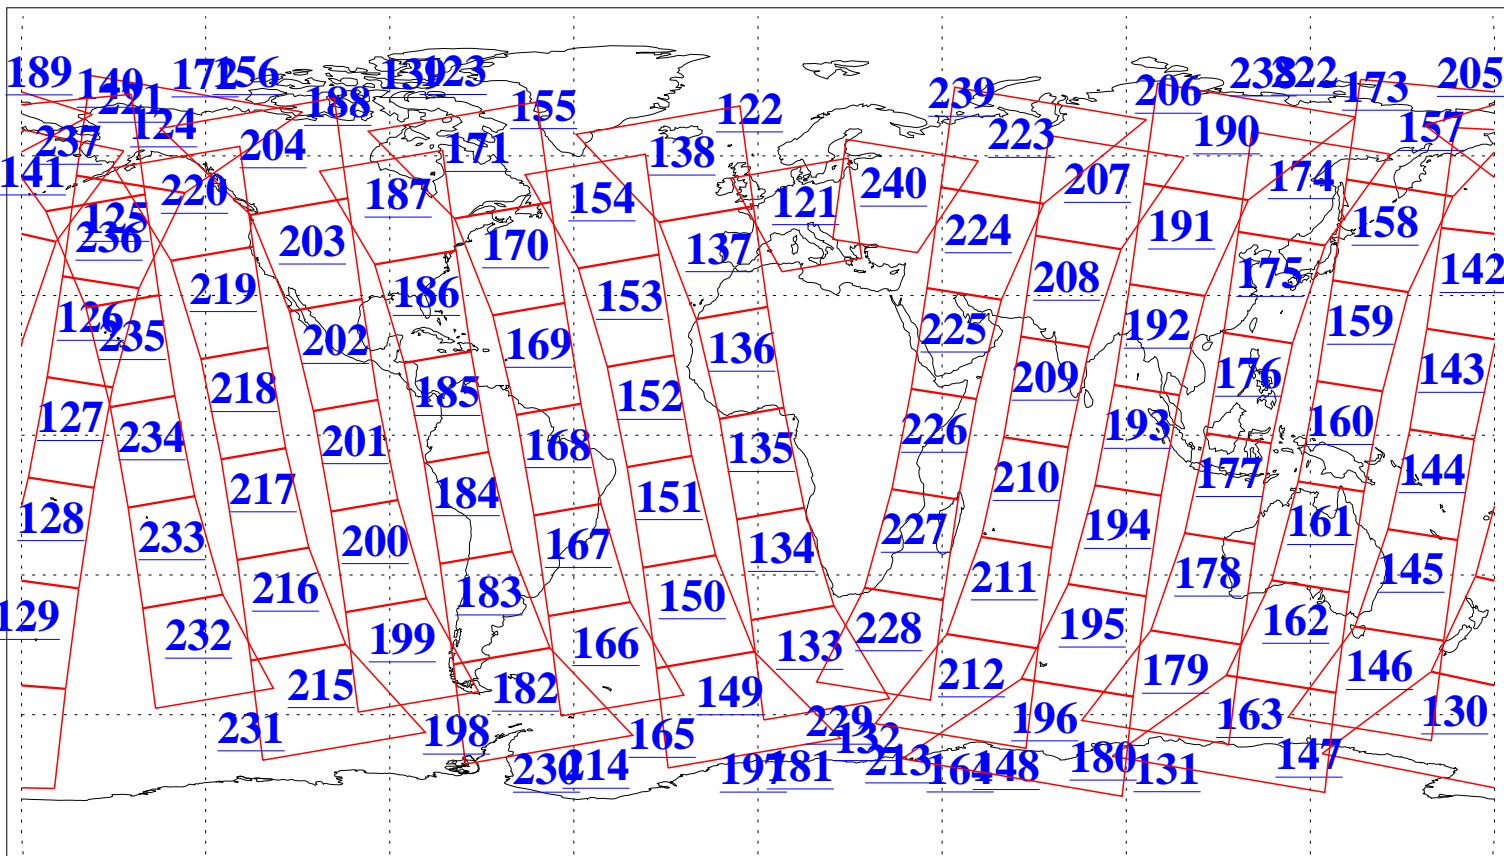

L1B Availability
AMSU Granules: 240
HSB Granules: 0
AIRS Granules: 240

13 Apr 2005
DoY 103
Aqua Day 1075
Granules: 1 to 120

Granules: 121 to 240

Legend: AMSU Available, HSB Available, AIRS Available

L1B Availability
AMSU Granules: 240
HSB Granules: 0
AIRS Granules: 240

13 Apr 2005
DoY 103
Aqua Day 1075
Ascending Granules

Descending Granules

Legend: AMSU Available, HSB Available, AIRS Available

L1B Availability
 AMSU Granules: 240
 HSB Granules: 0
 AIRS Granules: 240

13 Apr 2005
 DoY 103
 Aqua Day 1075

Northern Hemisphere Granules

Southern Hemisphere Granules

Legend: AMSU Available, HSB Available, AIRS Available