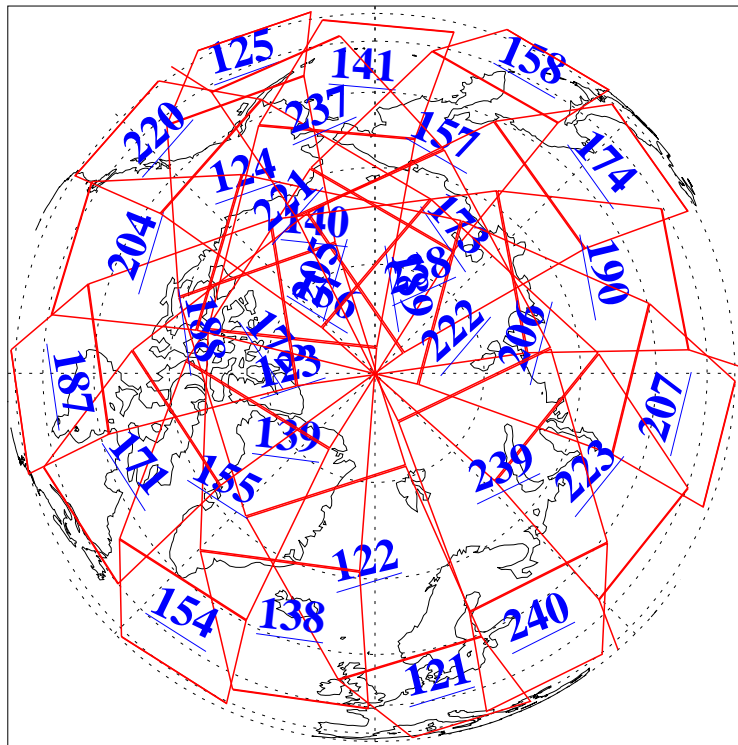

L1B Availability
AMSU Granules: 240
HSB Granules: 0
AIRS Granules: 240

13 Apr 2005
DoY 103
Aqua Day 1075
Granules: 1 to 120

Granules: 121 to 240

Legend: AMSU Available, HSB Available, AIRS Available

L1B Availability
AMSU Granules: 240
HSB Granules: 0
AIRS Granules: 240

13 Apr 2005
DoY 103
Aqua Day 1075
Ascending Granules

Descending Granules

Legend: AMSU Available, HSB Available, AIRS Available

L1B Availability
 AMSU Granules: 240
 HSB Granules: 0
 AIRS Granules: 240

13 Apr 2005
 DoY 103
 Aqua Day 1075

Northern Hemisphere Granules

Southern Hemisphere Granules

Legend: AMSU Available, HSB Available, AIRS Available