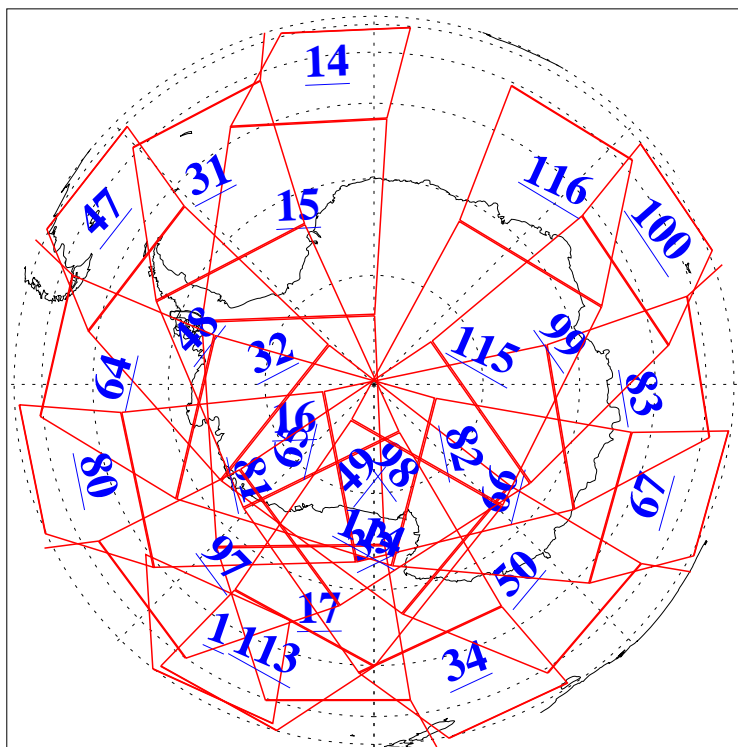

L1B Availability
AMSU Granules: 240
HSB Granules: 0
AIRS Granules: 240

13 Apr 2005
DoY 103
Aqua Day 1075
Granules: 1 to 120

Granules: 121 to 240

Legend: AMSU Available, HSB Available, AIRS Available

L1B Availability
AMSU Granules: 240
HSB Granules: 0
AIRS Granules: 240

13 Apr 2005
DoY 103
Aqua Day 1075
Ascending Granules

Descending Granules

Legend: AMSU Available, HSB Available, AIRS Available

L1B Availability
 AMSU Granules: 240
 HSB Granules: 0
 AIRS Granules: 240

13 Apr 2005
 DoY 103
 Aqua Day 1075

Northern Hemisphere Granules

Southern Hemisphere Granules

Legend: AMSU Available, HSB Available, AIRS Available