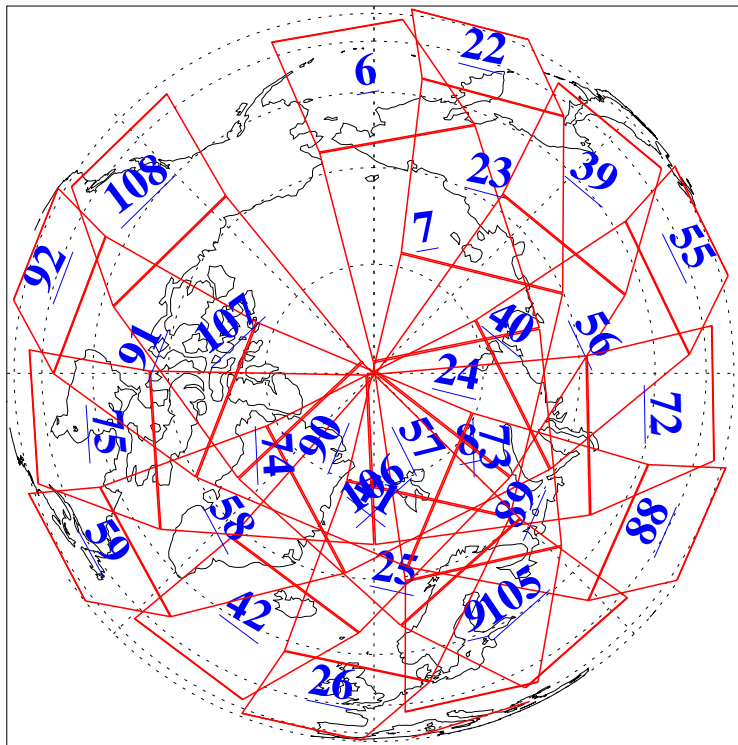

L1B Availability
AMSU Granules: 240
HSB Granules: 0
AIRS Granules: 240

13 Apr 2005
DoY 103
Aqua Day 1075
Granules: 1 to 120

Granules: 121 to 240

Legend: AMSU Available, HSB Available, AIRS Available

L1B Availability
AMSU Granules: 240
HSB Granules: 0
AIRS Granules: 240

13 Apr 2005
DoY 103
Aqua Day 1075
Ascending Granules

Descending Granules

Legend: AMSU Available, HSB Available, AIRS Available

L1B Availability
 AMSU Granules: 240
 HSB Granules: 0
 AIRS Granules: 240

13 Apr 2005
 DoY 103
 Aqua Day 1075

Northern Hemisphere Granules

Southern Hemisphere Granules

Legend: AMSU Available, HSB Available, AIRS Available