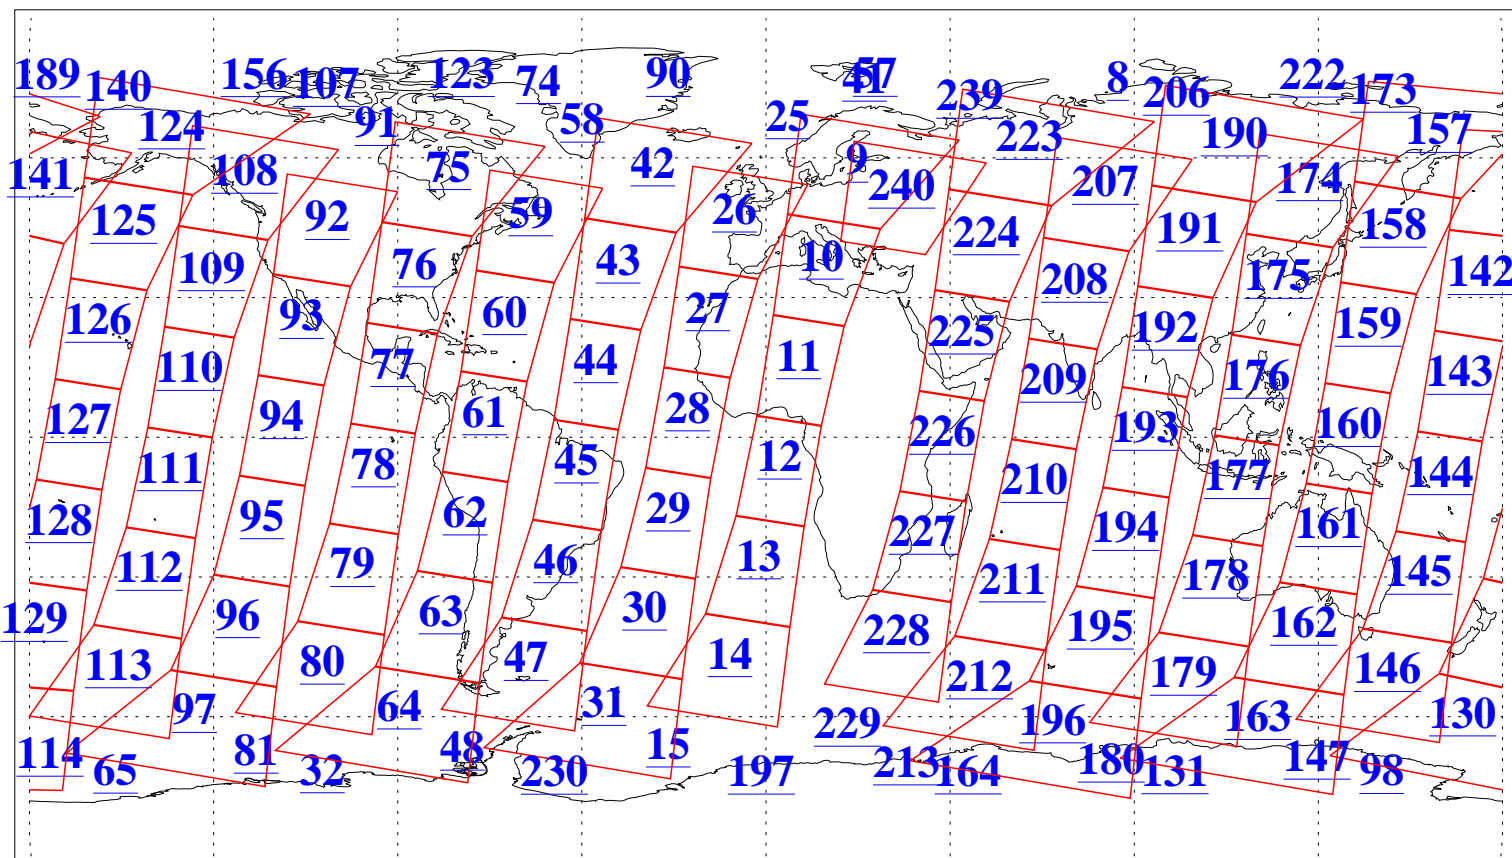

L1B Availability
AMSU Granules: 240
HSB Granules: 0
AIRS Granules: 240

13 Apr 2005
DoY 103
Aqua Day 1075
Granules: 1 to 120

Granules: 121 to 240

Legend: AMSU Available, HSB Available, AIRS Available

L1B Availability
AMSU Granules: 240
HSB Granules: 0
AIRS Granules: 240

13 Apr 2005
DoY 103
Aqua Day 1075
Ascending Granules

Descending Granules

Legend: AMSU Available, HSB Available, AIRS Available

L1B Availability
 AMSU Granules: 240
 HSB Granules: 0
 AIRS Granules: 240

13 Apr 2005
 DoY 103
 Aqua Day 1075

Northern Hemisphere Granules

Southern Hemisphere Granules

Legend: AMSU Available, HSB Available, AIRS Available