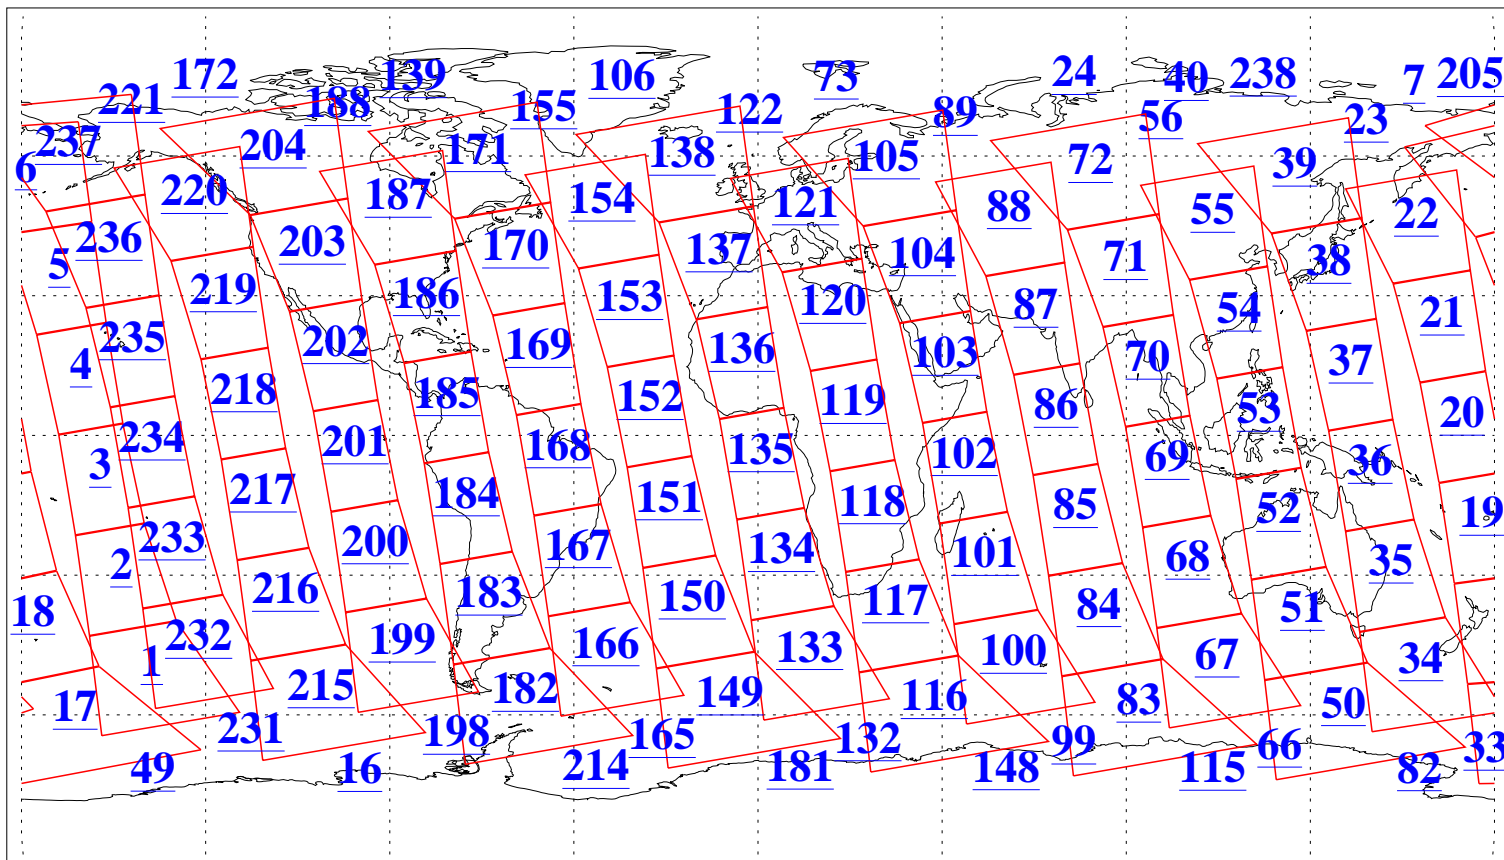

L1B Availability
AMSU Granules: 240
HSB Granules: 0
AIRS Granules: 240

13 Apr 2005
DoY 103
Aqua Day 1075
Granules: 1 to 120

Granules: 121 to 240

Legend: AMSU Available, HSB Available, AIRS Available

L1B Availability
AMSU Granules: 240
HSB Granules: 0
AIRS Granules: 240

13 Apr 2005
DoY 103
Aqua Day 1075
Ascending Granules

Descending Granules

Legend: AMSU Available, HSB Available, AIRS Available

L1B Availability
 AMSU Granules: 240
 HSB Granules: 0
 AIRS Granules: 240

13 Apr 2005
 DoY 103
 Aqua Day 1075

Northern Hemisphere Granules

Southern Hemisphere Granules

Legend: AMSU Available, HSB Available, AIRS Available