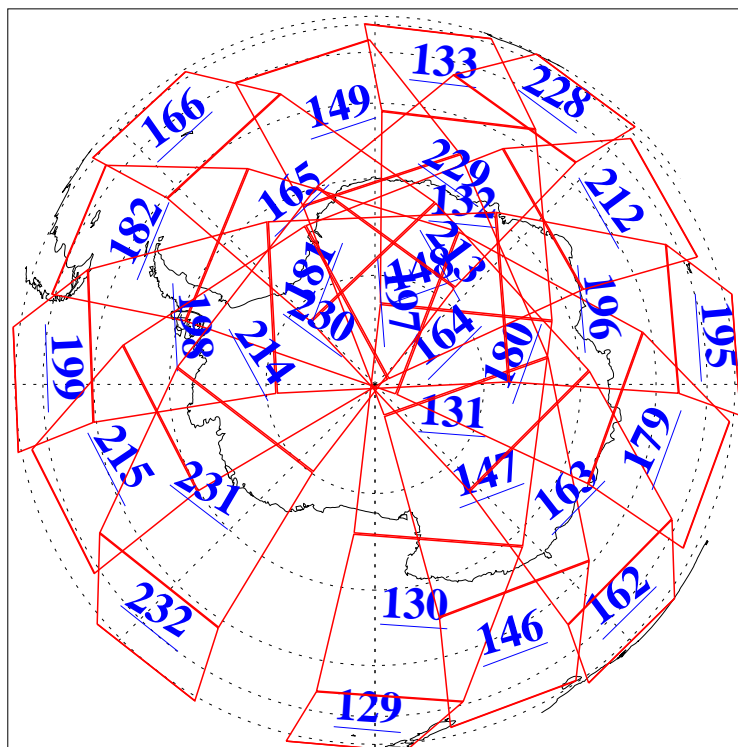

L1B Availability
AMSU Granules: 240
HSB Granules: 0
AIRS Granules: 240

13 Apr 2005
DoY 103
Aqua Day 1075
Granules: 1 to 120

Granules: 121 to 240

Legend: AMSU Available, HSB Available, AIRS Available

L1B Availability
AMSU Granules: 240
HSB Granules: 0
AIRS Granules: 240

13 Apr 2005
DoY 103
Aqua Day 1075
Ascending Granules

Descending Granules

Legend: AMSU Available, HSB Available, AIRS Available

L1B Availability
 AMSU Granules: 240
 HSB Granules: 0
 AIRS Granules: 240

13 Apr 2005
 DoY 103
 Aqua Day 1075

Northern Hemisphere Granules

Southern Hemisphere Granules

Legend: AMSU Available, HSB Available, AIRS Available