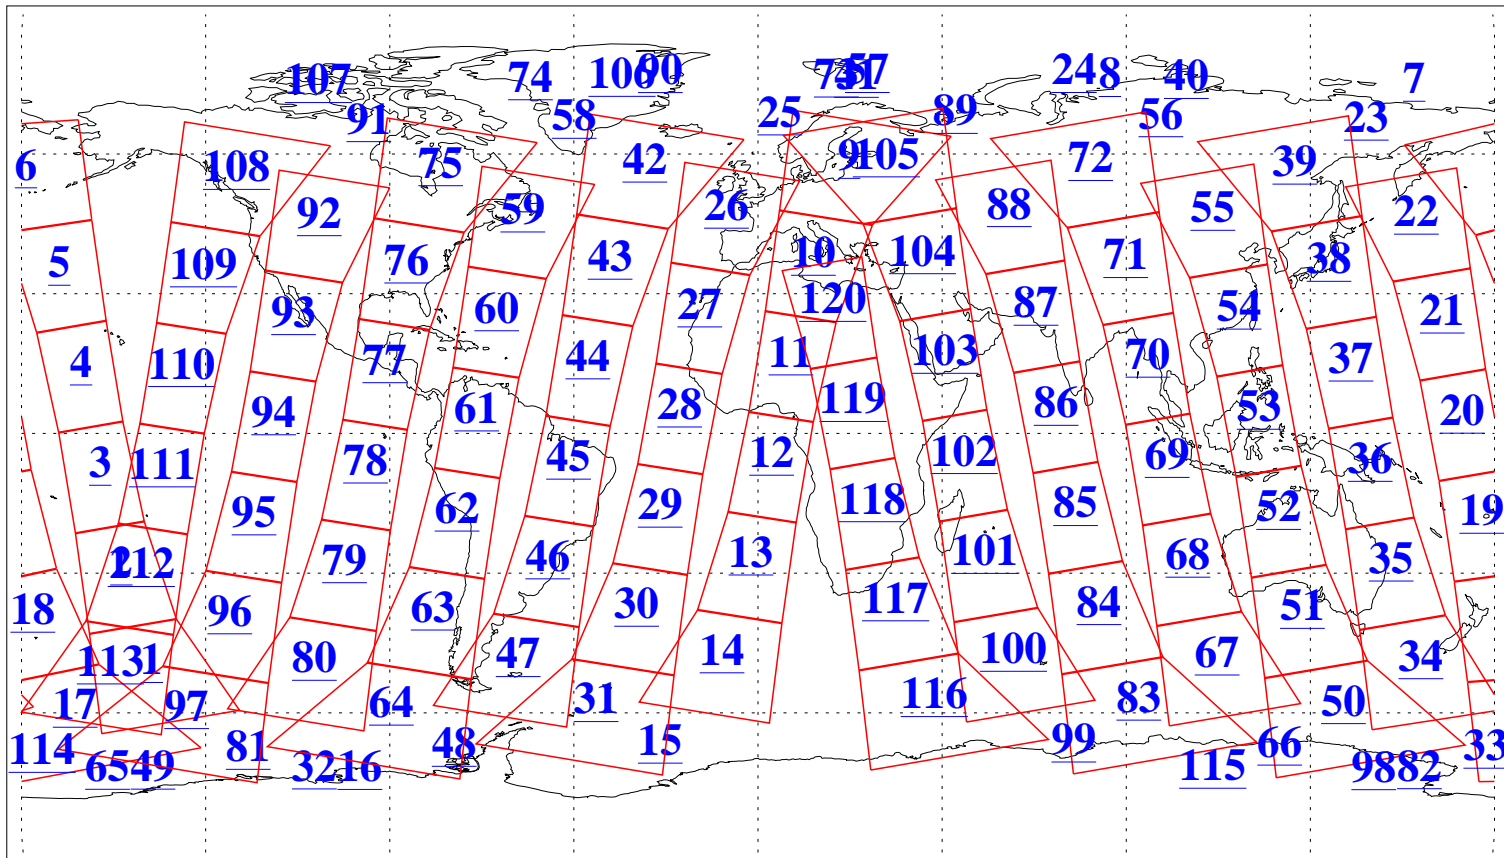

L1B Availability
AMSU Granules: 240
HSB Granules: 0
AIRS Granules: 240

13 Apr 2005
DoY 103
Aqua Day 1075
Granules: 1 to 120

Granules: 121 to 240

Legend: AMSU Available, HSB Available, AIRS Available

L1B Availability
AMSU Granules: 240
HSB Granules: 0
AIRS Granules: 240

13 Apr 2005
DoY 103
Aqua Day 1075
Ascending Granules

Descending Granules

Legend: AMSU Available, HSB Available, AIRS Available

L1B Availability
 AMSU Granules: 240
 HSB Granules: 0
 AIRS Granules: 240

13 Apr 2005
 DoY 103
 Aqua Day 1075

Northern Hemisphere Granules

Southern Hemisphere Granules

Legend: AMSU Available, HSB Available, AIRS Available