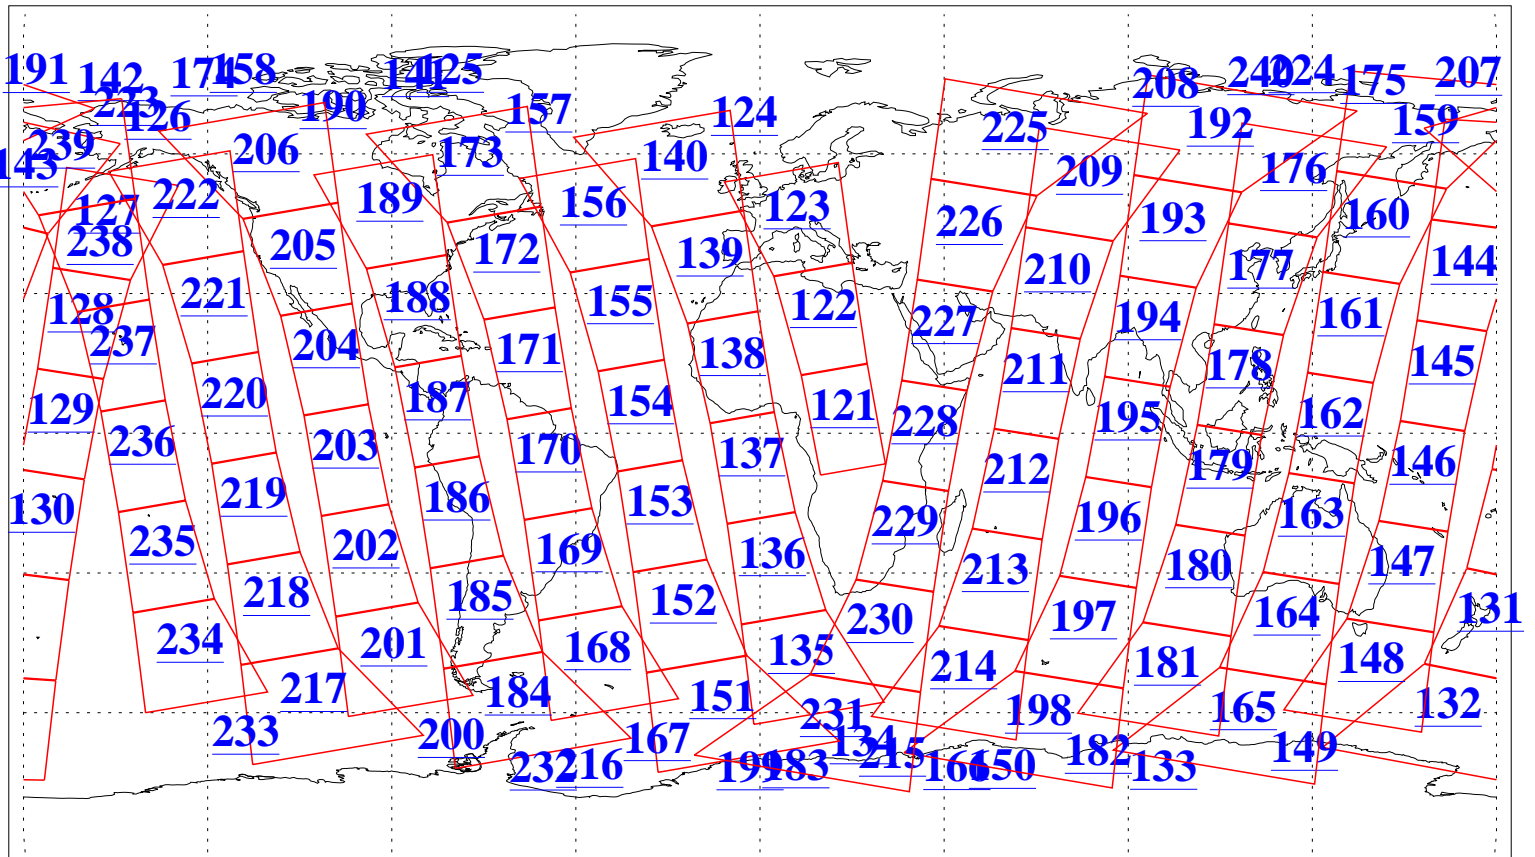

L1B Availability
AMSU Granules: 240
HSB Granules: 0
AIRS Granules: 240

11 Apr 2005
DoY 101
Aqua Day 1073
Granules: 1 to 120

Granules: 121 to 240

Legend: AMSU Available, HSB Available, AIRS Available

L1B Availability
AMSU Granules: 240
HSB Granules: 0
AIRS Granules: 240

11 Apr 2005
DoY 101
Aqua Day 1073

Ascending Granules

Descending Granules

Legend: AMSU Available, HSB Available, AIRS Available

L1B Availability
 AMSU Granules: 240
 HSB Granules: 0
 AIRS Granules: 240

11 Apr 2005
 DoY 101
 Aqua Day 1073