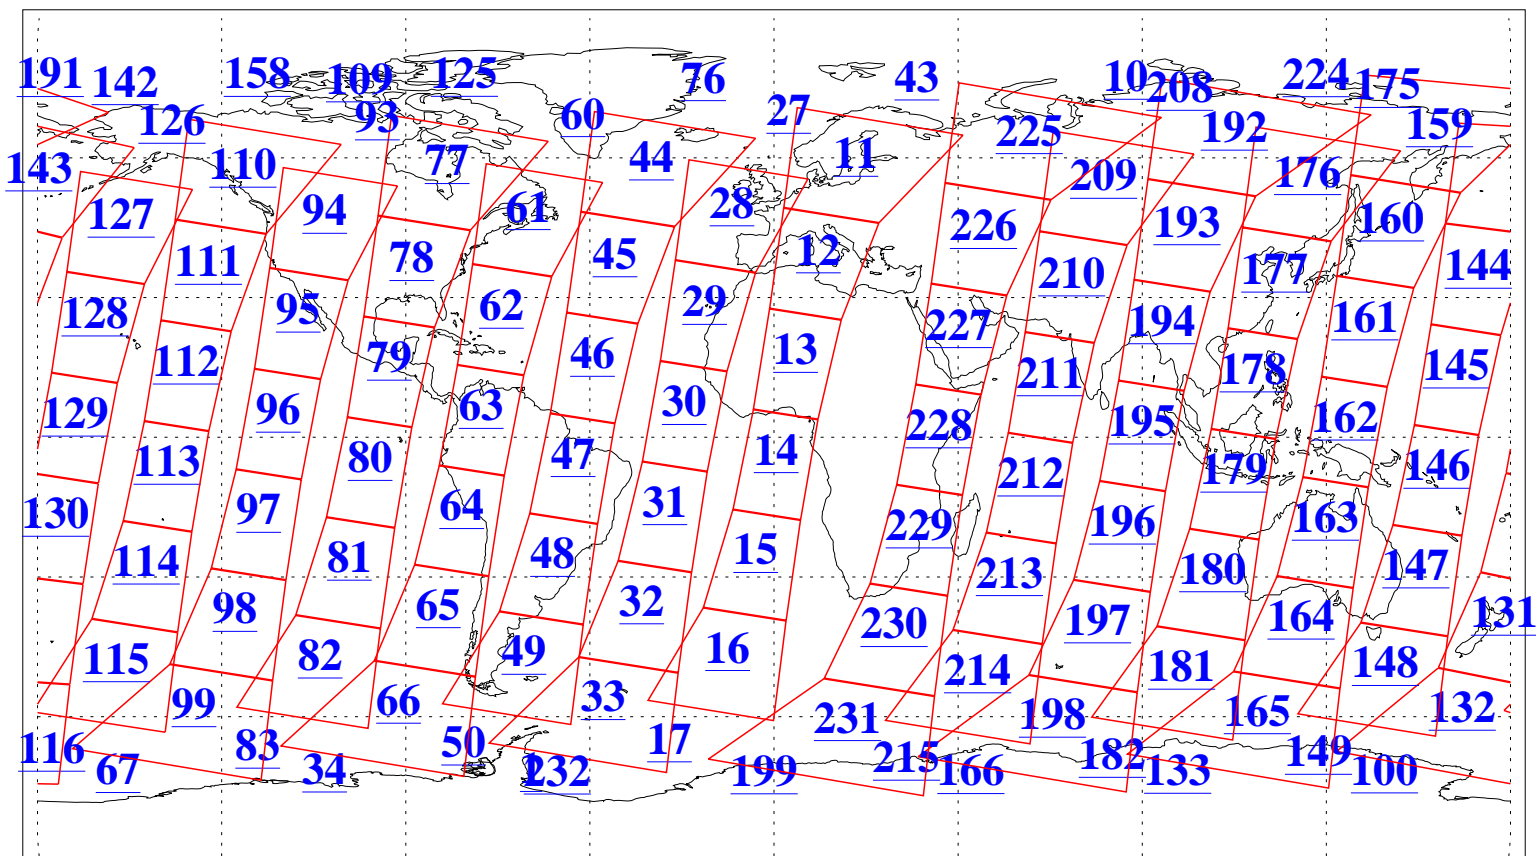

L1B Availability
AMSU Granules: 240
HSB Granules: 0
AIRS Granules: 240

11 Apr 2005
DoY 101
Aqua Day 1073
Granules: 1 to 120

Granules: 121 to 240

Legend: AMSU Available, HSB Available, AIRS Available

L1B Availability
AMSU Granules: 240
HSB Granules: 0
AIRS Granules: 240

11 Apr 2005
DoY 101
Aqua Day 1073

Ascending Granules

Descending Granules

Legend: AMSU Available, HSB Available, AIRS Available

L1B Availability
 AMSU Granules: 240
 HSB Granules: 0
 AIRS Granules: 240

11 Apr 2005
 DoY 101
 Aqua Day 1073