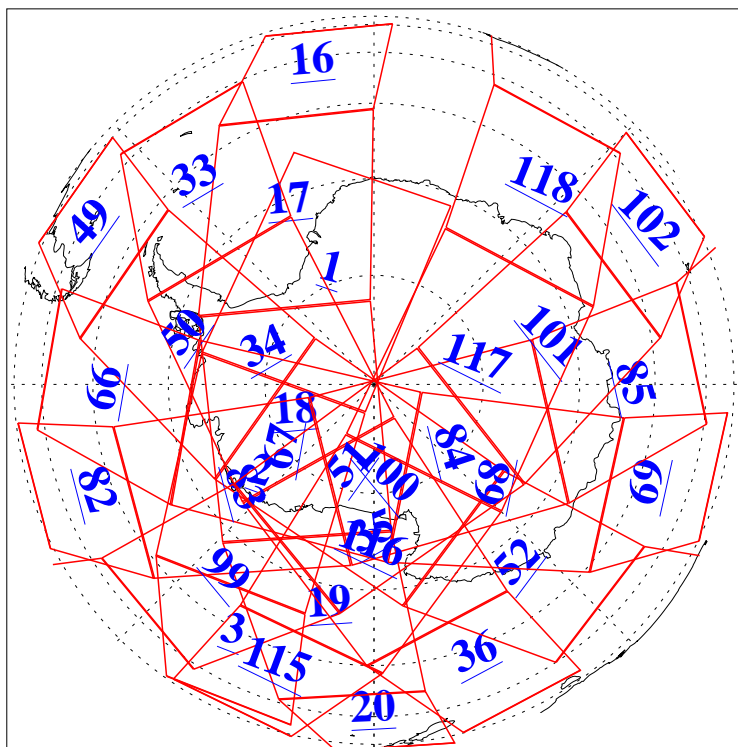

L1B Availability
AMSU Granules: 240
HSB Granules: 0
AIRS Granules: 240

11 Apr 2005
DoY 101
Aqua Day 1073
Granules: 1 to 120

Granules: 121 to 240

Legend: AMSU Available, HSB Available, AIRS Available

L1B Availability
AMSU Granules: 240
HSB Granules: 0
AIRS Granules: 240

11 Apr 2005
DoY 101
Aqua Day 1073

Ascending Granules

Descending Granules

Legend: AMSU Available, HSB Available, AIRS Available

L1B Availability
 AMSU Granules: 240
 HSB Granules: 0
 AIRS Granules: 240

11 Apr 2005
 DoY 101
 Aqua Day 1073

Northern Hemisphere Granules

Southern Hemisphere Granules

Legend: AMSU Available, ~~HSB Available~~, AIRS Available