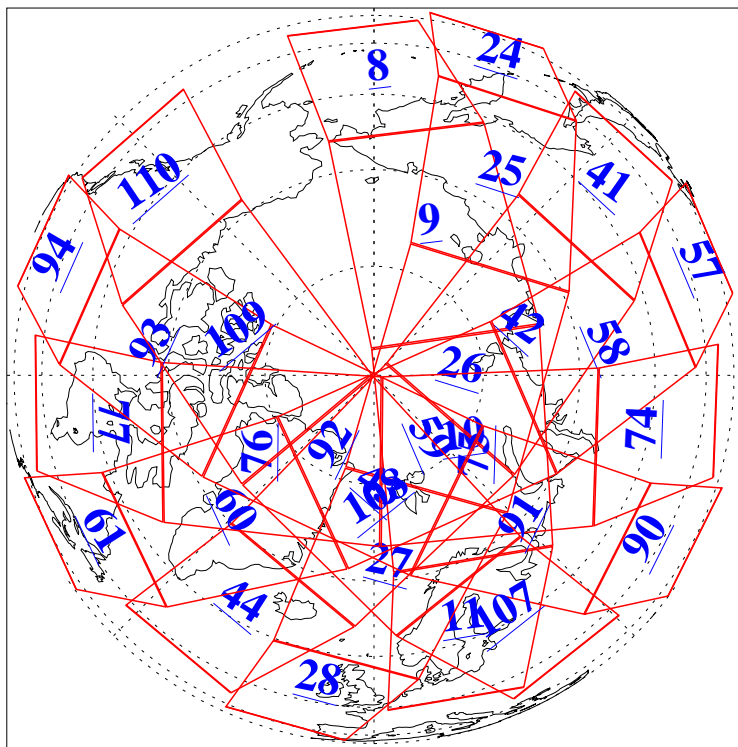

L1B Availability
AMSU Granules: 240
HSB Granules: 0
AIRS Granules: 240

11 Apr 2005
DoY 101
Aqua Day 1073
Granules: 1 to 120

Granules: 121 to 240

Legend: AMSU Available, HSB Available, AIRS Available

L1B Availability
AMSU Granules: 240
HSB Granules: 0
AIRS Granules: 240

11 Apr 2005
DoY 101
Aqua Day 1073

Ascending Granules

Descending Granules

Legend: AMSU Available, HSB Available, AIRS Available

L1B Availability
 AMSU Granules: 240
 HSB Granules: 0
 AIRS Granules: 240

11 Apr 2005
 DoY 101
 Aqua Day 1073

Northern Hemisphere Granules

Southern Hemisphere Granules

Legend: AMSU Available, ~~HSB Available~~, AIRS Available