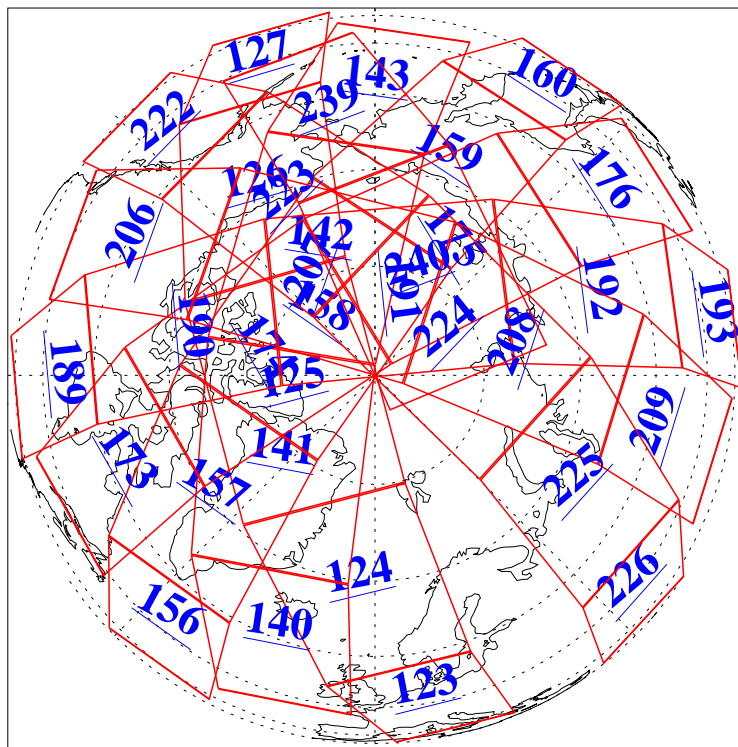

L1B Availability
AMSU Granules: 240
HSB Granules: 0
AIRS Granules: 240

11 Apr 2005
DoY 101
Aqua Day 1073
Granules: 1 to 120

Granules: 121 to 240

Legend: AMSU Available, HSB Available, AIRS Available

L1B Availability
AMSU Granules: 240
HSB Granules: 0
AIRS Granules: 240

11 Apr 2005
DoY 101
Aqua Day 1073

Ascending Granules

Descending Granules

Legend: AMSU Available, HSB Available, AIRS Available

L1B Availability
 AMSU Granules: 240
 HSB Granules: 0
 AIRS Granules: 240

11 Apr 2005
 DoY 101
 Aqua Day 1073

Northern Hemisphere Granules

Southern Hemisphere Granules

Legend: AMSU Available, ~~HSB Available~~, AIRS Available