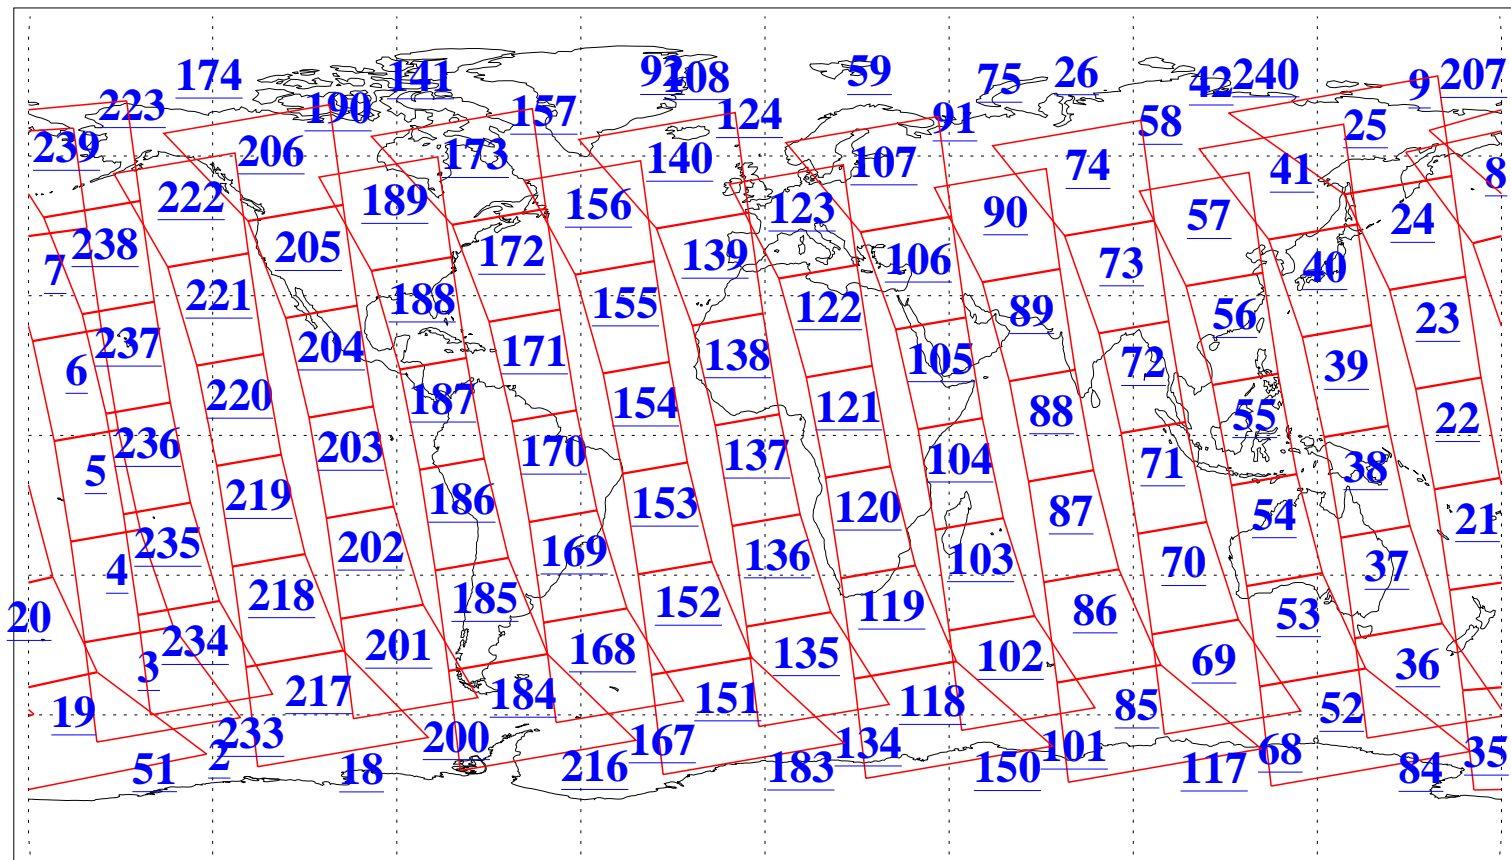

L1B Availability
AMSU Granules: 240
HSB Granules: 0
AIRS Granules: 240

11 Apr 2005
DoY 101
Aqua Day 1073
Granules: 1 to 120

Granules: 121 to 240

Legend: AMSU Available, HSB Available, AIRS Available

L1B Availability
AMSU Granules: 240
HSB Granules: 0
AIRS Granules: 240

11 Apr 2005
DoY 101
Aqua Day 1073

Ascending Granules

Descending Granules

Legend: AMSU Available, HSB Available, AIRS Available

L1B Availability
 AMSU Granules: 240
 HSB Granules: 0
 AIRS Granules: 240

11 Apr 2005
 DoY 101
 Aqua Day 1073