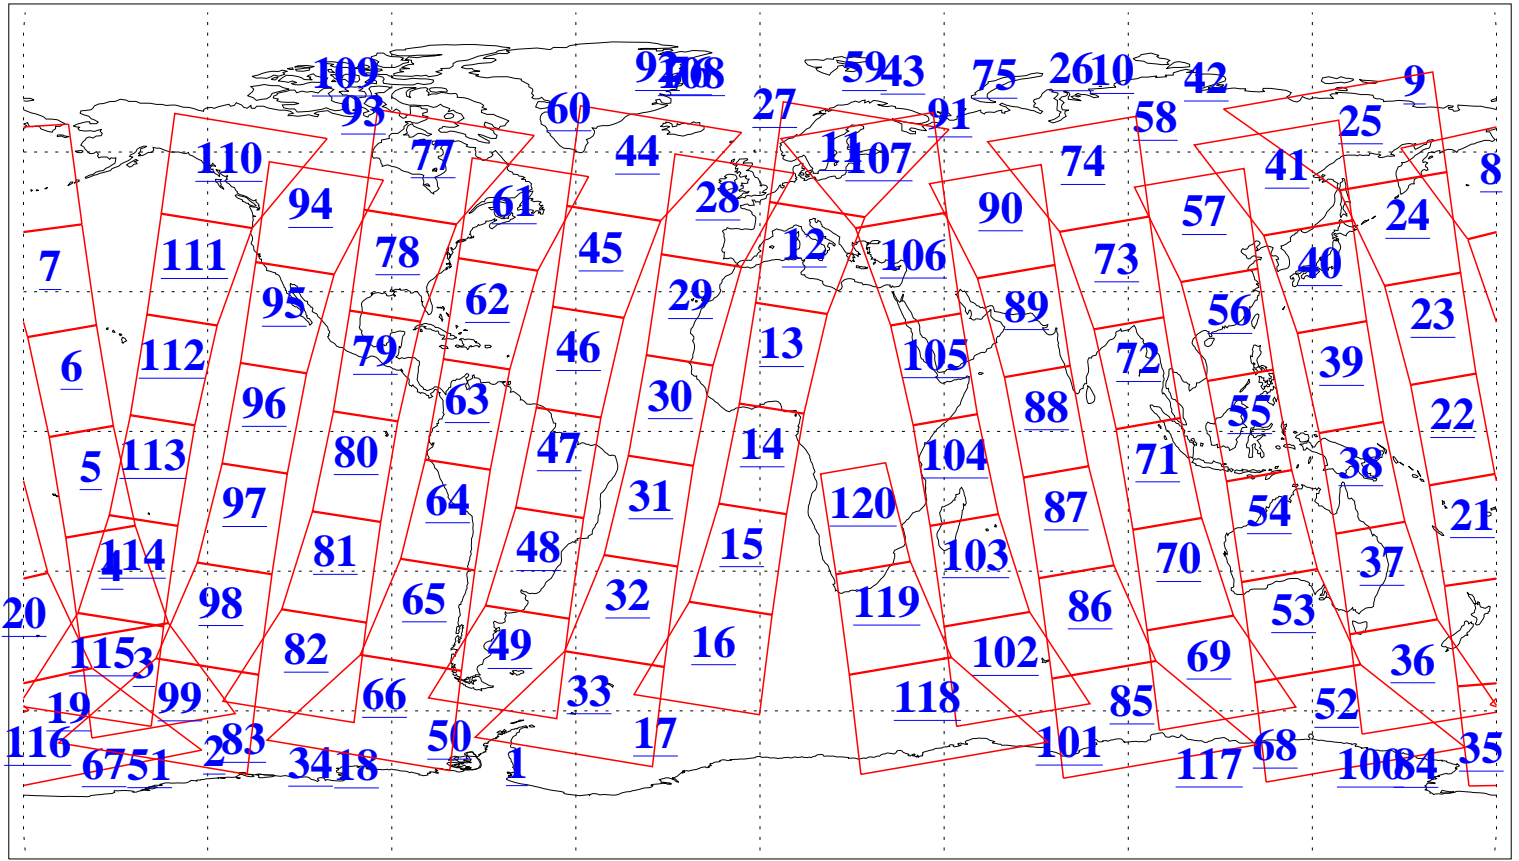

L1B Availability
AMSU Granules: 240
HSB Granules: 0
AIRS Granules: 240

11 Apr 2005
DoY 101
Aqua Day 1073
Granules: 1 to 120

Granules: 121 to 240

Legend: AMSU Available, HSB Available, AIRS Available

L1B Availability
AMSU Granules: 240
HSB Granules: 0
AIRS Granules: 240

11 Apr 2005
DoY 101
Aqua Day 1073

Ascending Granules

Descending Granules

Legend: AMSU Available, HSB Available, AIRS Available

L1B Availability
 AMSU Granules: 240
 HSB Granules: 0
 AIRS Granules: 240

11 Apr 2005
 DoY 101
 Aqua Day 1073

Northern Hemisphere Granules

Southern Hemisphere Granules

Legend: AMSU Available, ~~HSB Available~~, AIRS Available