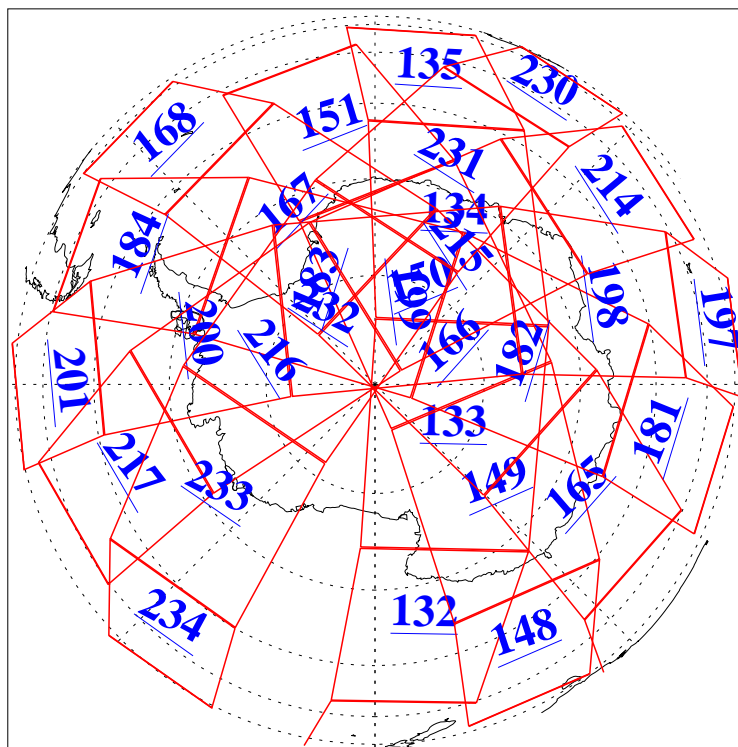

L1B Availability
AMSU Granules: 240
HSB Granules: 0
AIRS Granules: 240

11 Apr 2005
DoY 101
Aqua Day 1073
Granules: 1 to 120

Granules: 121 to 240

Legend: AMSU Available, HSB Available, AIRS Available

L1B Availability
AMSU Granules: 240
HSB Granules: 0
AIRS Granules: 240

11 Apr 2005
DoY 101
Aqua Day 1073

Ascending Granules

Descending Granules

Legend: AMSU Available, HSB Available, AIRS Available

L1B Availability
 AMSU Granules: 240
 HSB Granules: 0
 AIRS Granules: 240

11 Apr 2005
 DoY 101
 Aqua Day 1073

Northern Hemisphere Granules

Southern Hemisphere Granules

Legend: AMSU Available, ~~HSB Available~~, AIRS Available