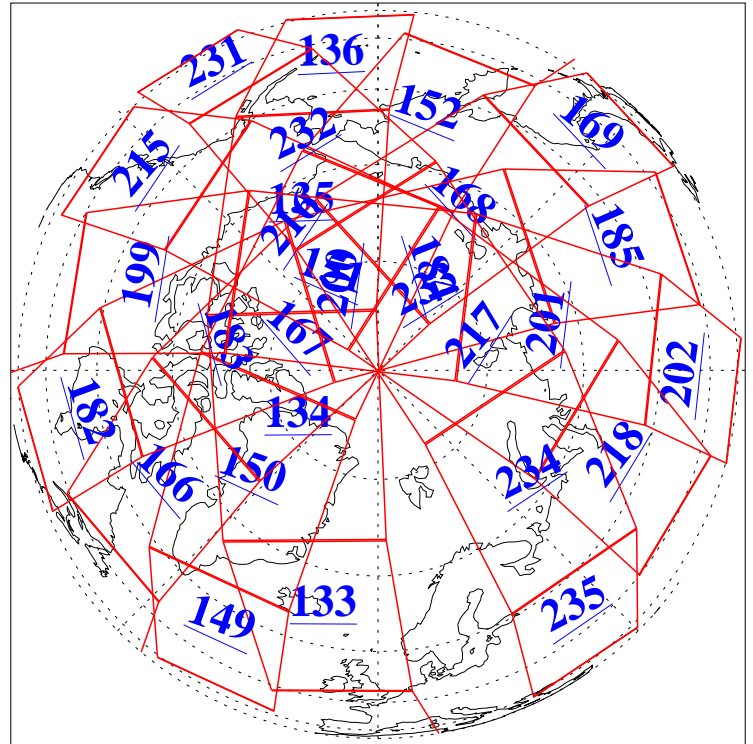

L1B Availability
AMSU Granules: 240
HSB Granules: 0
AIRS Granules: 240

10 Apr 2005
DoY 100
Aqua Day 1072
Granules: 1 to 120

Granules: 121 to 240

Legend: AMSU Available, HSB Available, AIRS Available

L1B Availability
AMSU Granules: 240
HSB Granules: 0
AIRS Granules: 240

10 Apr 2005
DoY 100
Aqua Day 1072
Ascending Granules

Descending Granules

Legend: AMSU Available, HSB Available, AIRS Available

L1B Availability
 AMSU Granules: 240
 HSB Granules: 0
 AIRS Granules: 240

10 Apr 2005
 DoY 100
 Aqua Day 1072

Northern Hemisphere Granules

Southern Hemisphere Granules

Legend: AMSU Available, HSB Available, AIRS Available