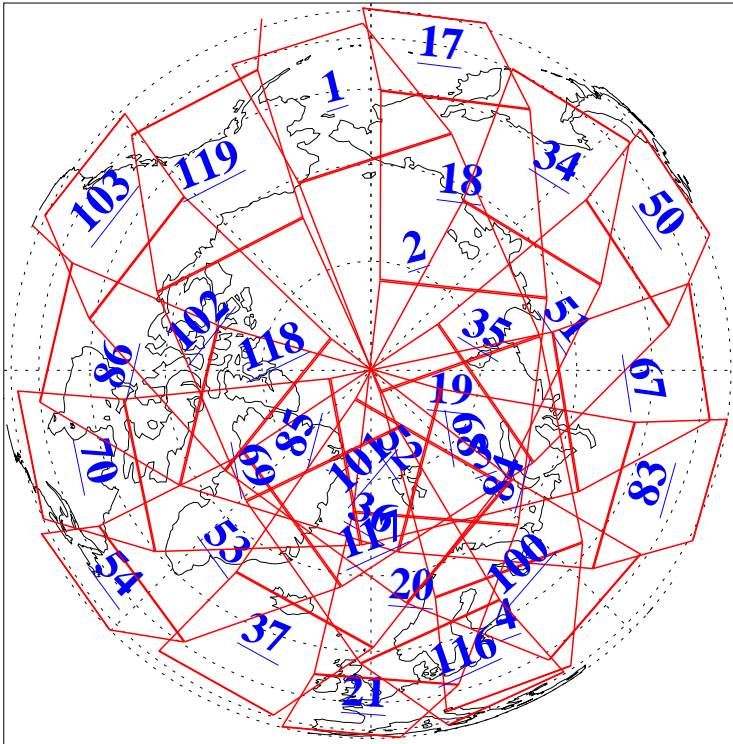

L1B Availability
AMSU Granules: 240
HSB Granules: 0
AIRS Granules: 240

10 Apr 2005
DoY 100
Aqua Day 1072
Granules: 1 to 120

Granules: 121 to 240

Legend: AMSU Available, HSB Available, AIRS Available

L1B Availability
AMSU Granules: 240
HSB Granules: 0
AIRS Granules: 240

10 Apr 2005
DoY 100
Aqua Day 1072
Ascending Granules

Descending Granules

Legend: AMSU Available, HSB Available, AIRS Available

L1B Availability
 AMSU Granules: 240
 HSB Granules: 0
 AIRS Granules: 240

10 Apr 2005
 DoY 100
 Aqua Day 1072

Northern Hemisphere Granules

Southern Hemisphere Granules

Legend: AMSU Available, HSB Available, AIRS Available