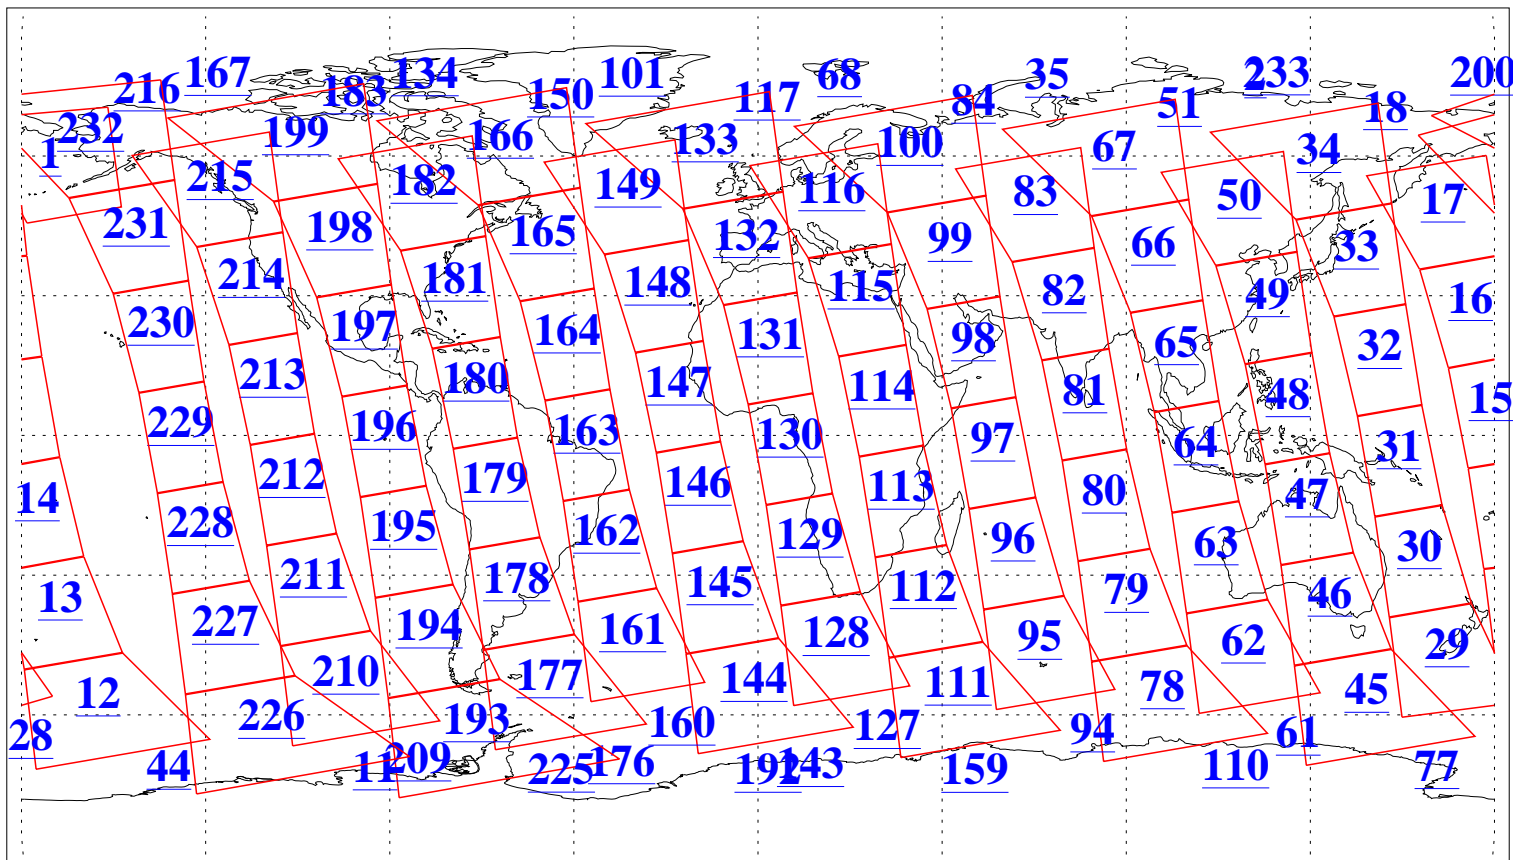

L1B Availability
AMSU Granules: 240
HSB Granules: 0
AIRS Granules: 240

10 Apr 2005
DoY 100
Aqua Day 1072
Granules: 1 to 120

Granules: 121 to 240

Legend: AMSU Available, HSB Available, AIRS Available

L1B Availability
AMSU Granules: 240
HSB Granules: 0
AIRS Granules: 240

10 Apr 2005
DoY 100
Aqua Day 1072
Ascending Granules

Descending Granules

Legend: AMSU Available, HSB Available, AIRS Available

L1B Availability
 AMSU Granules: 240
 HSB Granules: 0
 AIRS Granules: 240

10 Apr 2005
 DoY 100
 Aqua Day 1072

Northern Hemisphere Granules

Southern Hemisphere Granules

Legend: AMSU Available, HSB Available, AIRS Available