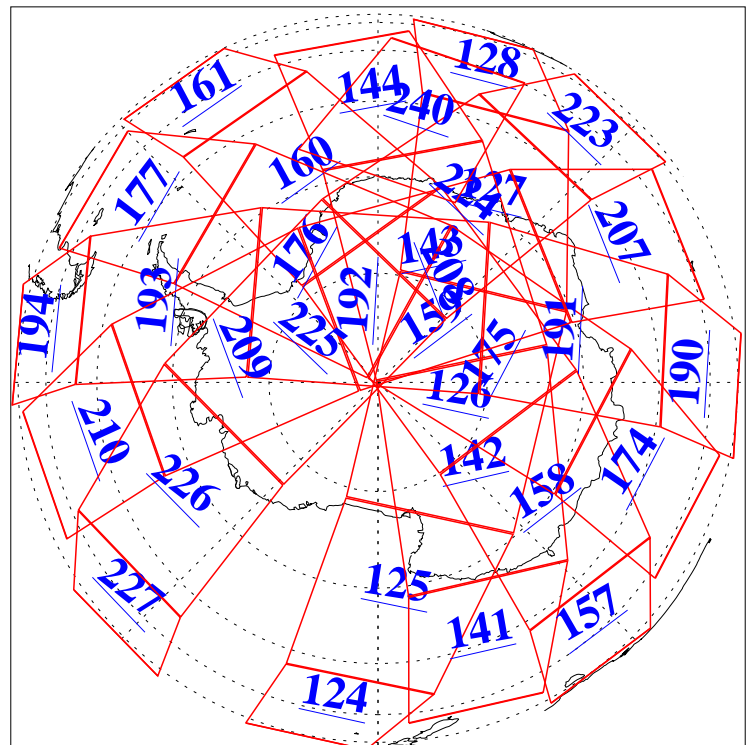

L1B Availability
AMSU Granules: 240
HSB Granules: 0
AIRS Granules: 240

10 Apr 2005
DoY 100
Aqua Day 1072
Granules: 1 to 120

Granules: 121 to 240

Legend: AMSU Available, HSB Available, AIRS Available

L1B Availability
AMSU Granules: 240
HSB Granules: 0
AIRS Granules: 240

10 Apr 2005
DoY 100
Aqua Day 1072
Ascending Granules

Descending Granules

Legend: AMSU Available, HSB Available, AIRS Available

L1B Availability
 AMSU Granules: 240
 HSB Granules: 0
 AIRS Granules: 240

10 Apr 2005
 DoY 100
 Aqua Day 1072

Northern Hemisphere Granules

Southern Hemisphere Granules

Legend: AMSU Available, HSB Available, AIRS Available