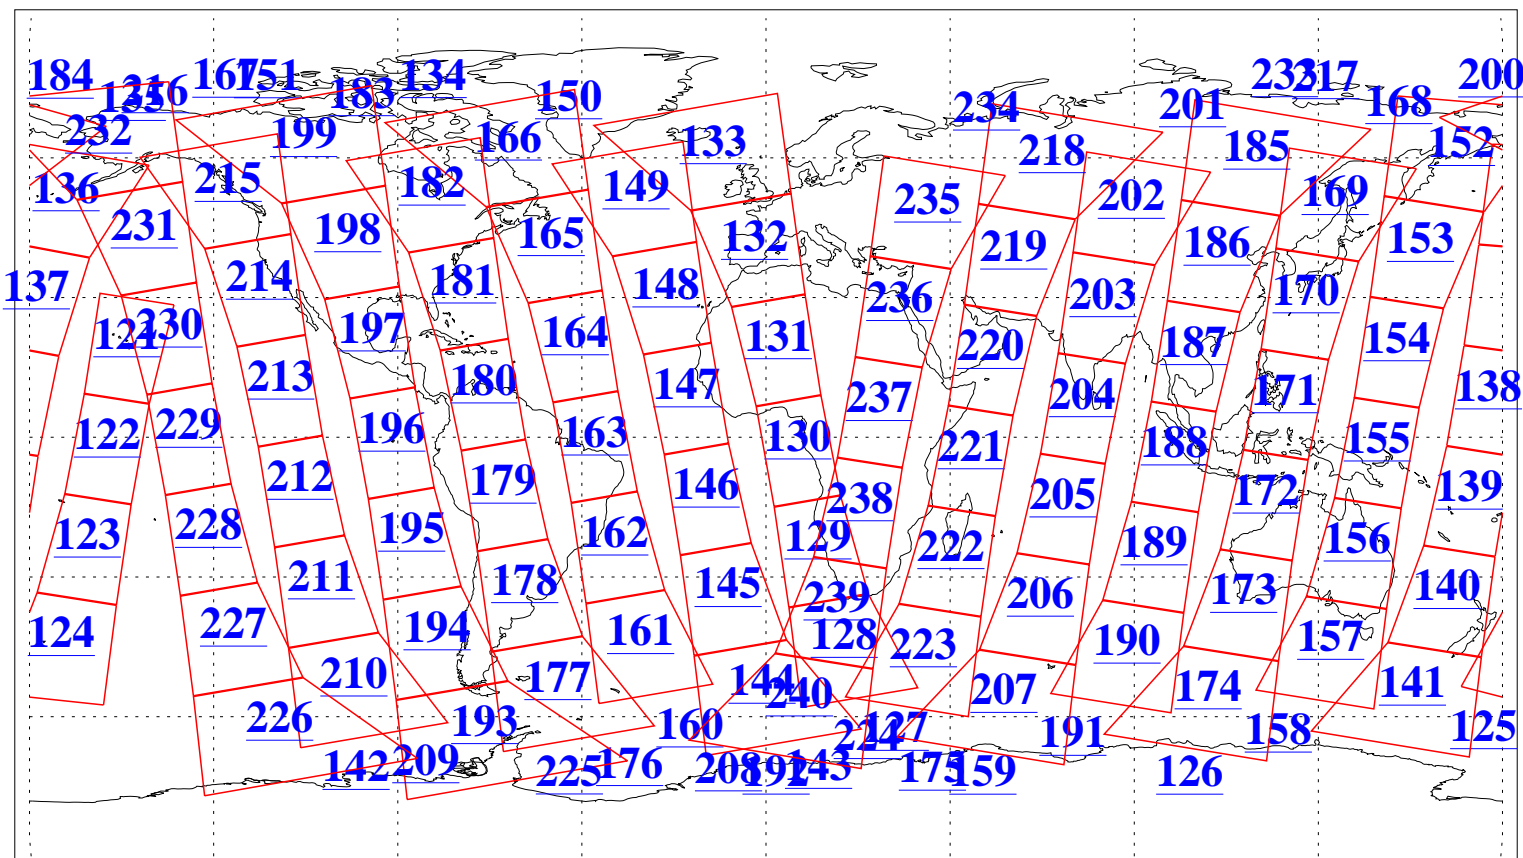

L1B Availability
AMSU Granules: 240
HSB Granules: 0
AIRS Granules: 240

10 Apr 2005
DoY 100
Aqua Day 1072
Granules: 1 to 120

Granules: 121 to 240

Legend: AMSU Available, HSB Available, AIRS Available

L1B Availability
AMSU Granules: 240
HSB Granules: 0
AIRS Granules: 240

10 Apr 2005
DoY 100
Aqua Day 1072
Ascending Granules

Descending Granules

Legend: AMSU Available, HSB Available, AIRS Available

L1B Availability
 AMSU Granules: 240
 HSB Granules: 0
 AIRS Granules: 240

10 Apr 2005
 DoY 100
 Aqua Day 1072

Northern Hemisphere Granules

Southern Hemisphere Granules

Legend: AMSU Available, HSB Available, AIRS Available