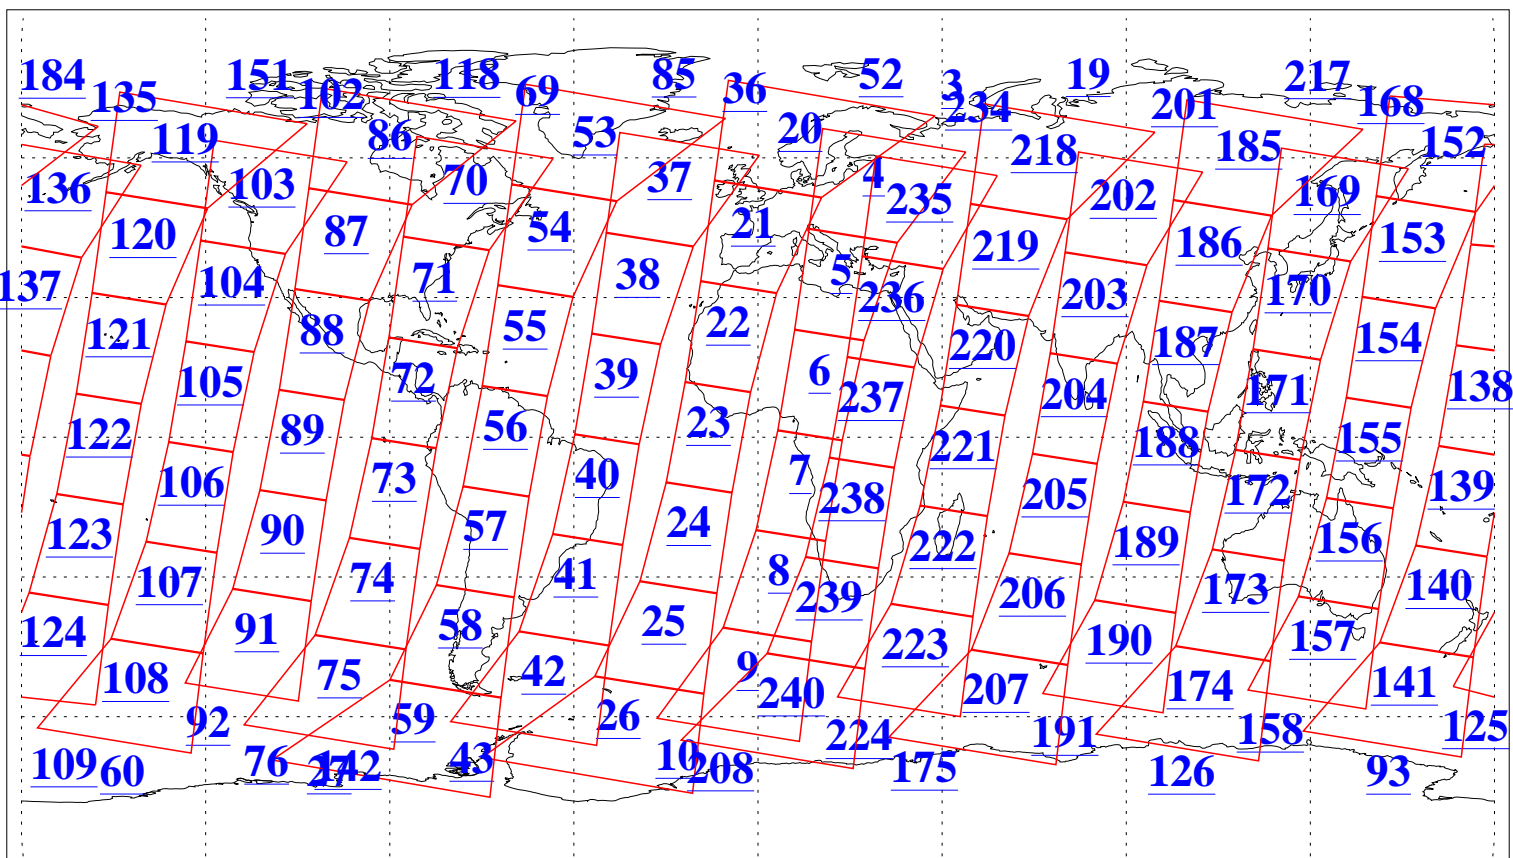

L1B Availability
AMSU Granules: 240
HSB Granules: 0
AIRS Granules: 240

10 Apr 2005
DoY 100
Aqua Day 1072
Granules: 1 to 120

Granules: 121 to 240

Legend: AMSU Available, HSB Available, AIRS Available

L1B Availability
AMSU Granules: 240
HSB Granules: 0
AIRS Granules: 240

10 Apr 2005
DoY 100
Aqua Day 1072
Ascending Granules

Descending Granules

Legend: AMSU Available, HSB Available, AIRS Available

L1B Availability
 AMSU Granules: 240
 HSB Granules: 0
 AIRS Granules: 240

10 Apr 2005
 DoY 100
 Aqua Day 1072

Northern Hemisphere Granules

Southern Hemisphere Granules

Legend: AMSU Available, HSB Available, AIRS Available