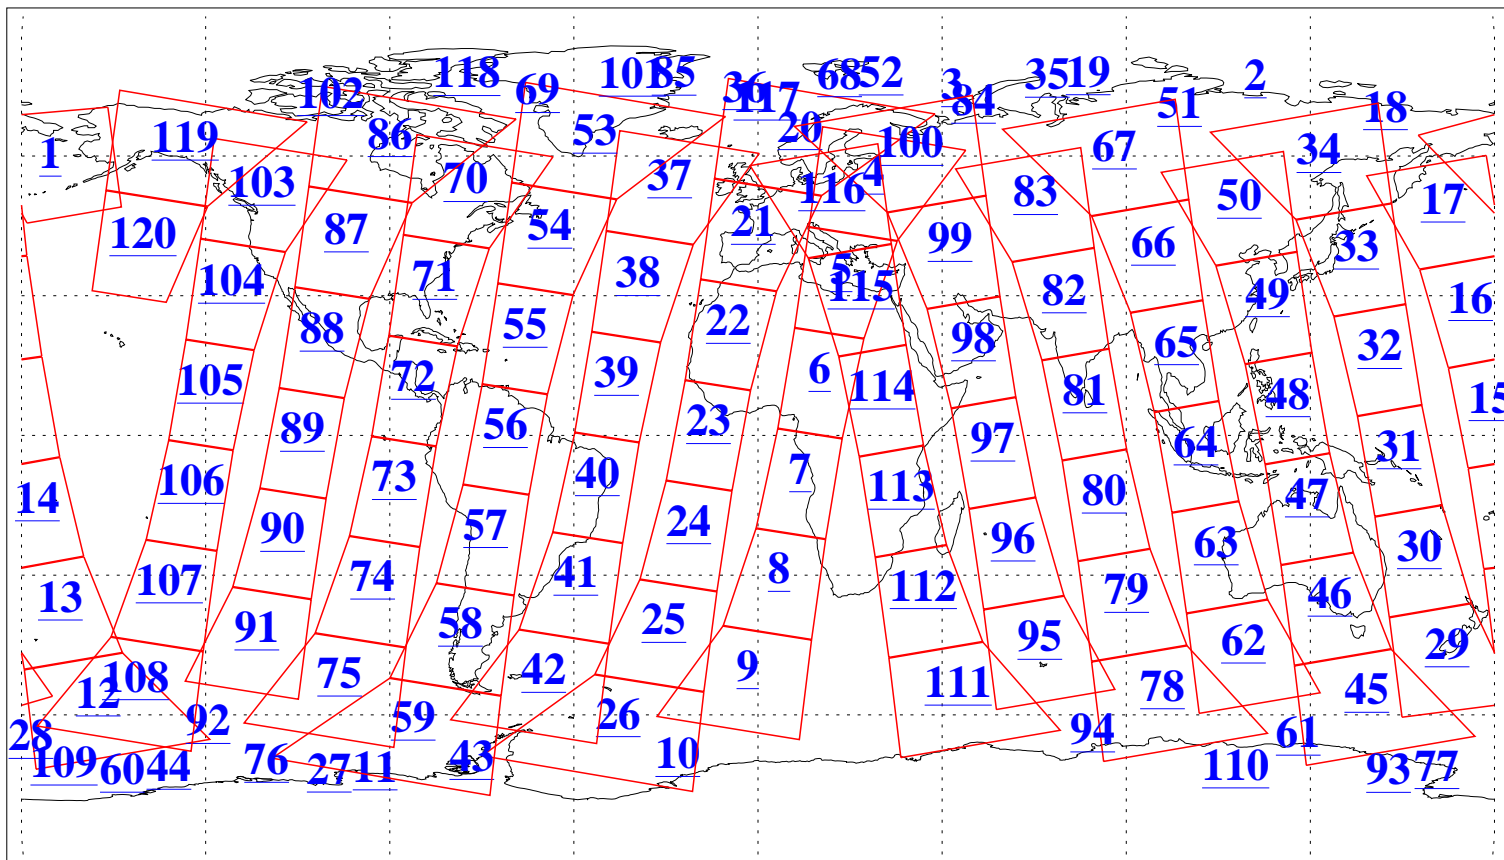

L1B Availability
AMSU Granules: 240
HSB Granules: 0
AIRS Granules: 240

10 Apr 2005
DoY 100
Aqua Day 1072
Granules: 1 to 120

Granules: 121 to 240

Legend: AMSU Available, HSB Available, AIRS Available

L1B Availability
AMSU Granules: 240
HSB Granules: 0
AIRS Granules: 240

10 Apr 2005
DoY 100
Aqua Day 1072
Ascending Granules

Descending Granules

Legend: AMSU Available, HSB Available, AIRS Available

L1B Availability
 AMSU Granules: 240
 HSB Granules: 0
 AIRS Granules: 240

10 Apr 2005
 DoY 100
 Aqua Day 1072

Northern Hemisphere Granules

Southern Hemisphere Granules

Legend: AMSU Available, HSB Available, AIRS Available