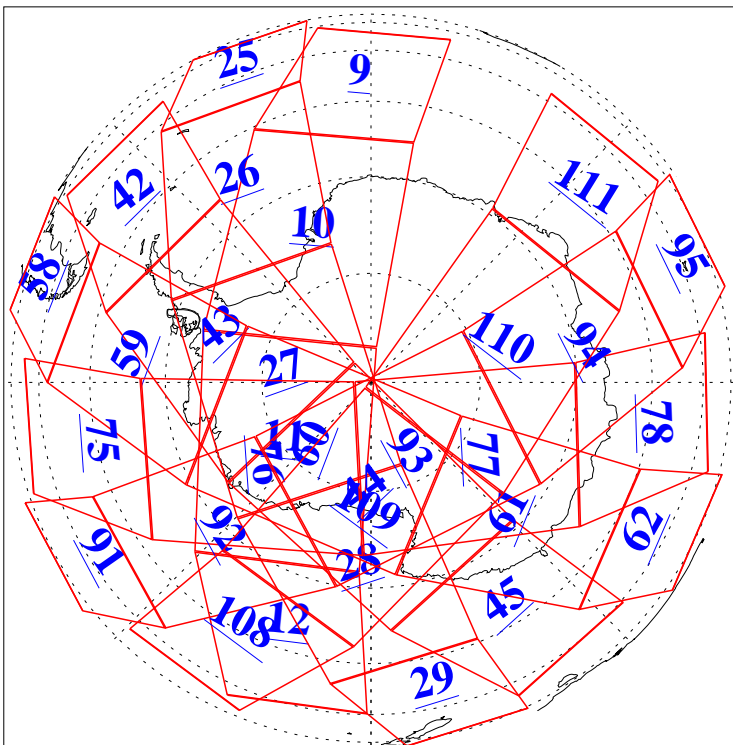

L1B Availability
AMSU Granules: 240
HSB Granules: 0
AIRS Granules: 240

10 Apr 2005
DoY 100
Aqua Day 1072
Granules: 1 to 120

Granules: 121 to 240

Legend: AMSU Available, HSB Available, AIRS Available

L1B Availability
AMSU Granules: 240
HSB Granules: 0
AIRS Granules: 240

10 Apr 2005
DoY 100
Aqua Day 1072
Ascending Granules

Descending Granules

Legend: AMSU Available, HSB Available, AIRS Available

L1B Availability
 AMSU Granules: 240
 HSB Granules: 0
 AIRS Granules: 240

10 Apr 2005
 DoY 100
 Aqua Day 1072

Northern Hemisphere Granules

Southern Hemisphere Granules

Legend: AMSU Available, HSB Available, AIRS Available