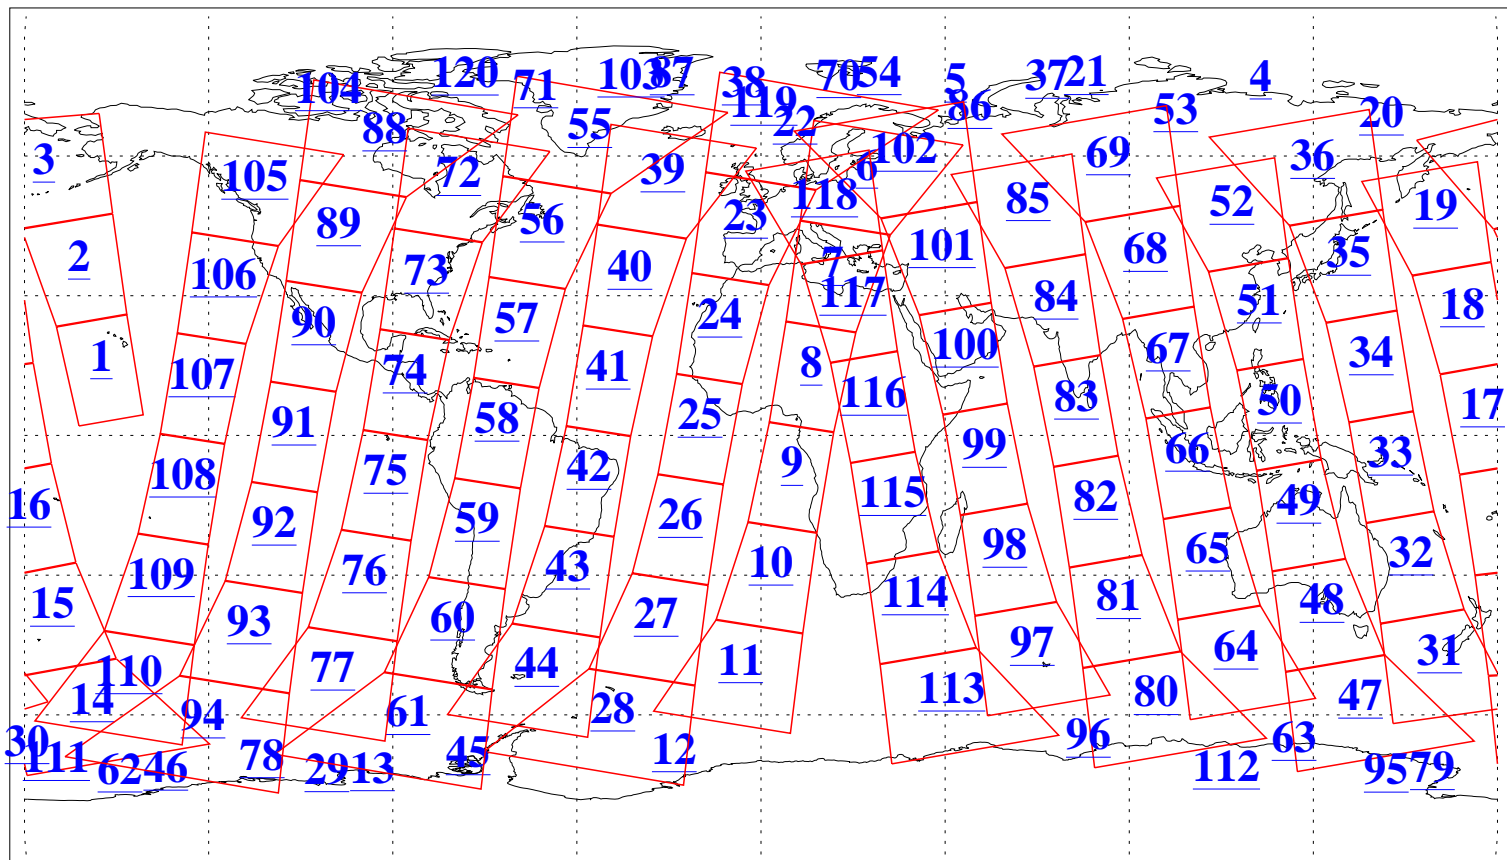

L1B Availability
AMSU Granules: 240
HSB Granules: 0
AIRS Granules: 240

8 Apr 2005
DoY 98
Aqua Day 1070
Granules: 1 to 120

Granules: 121 to 240

Legend: AMSU Available, HSB Available, AIRS Available

L1B Availability
AMSU Granules: 240
HSB Granules: 0
AIRS Granules: 240

8 Apr 2005
DoY 98
Aqua Day 1070
Ascending Granules

Descending Granules

Legend: AMSU Available, HSB Available, AIRS Available

L1B Availability
 AMSU Granules: 240
 HSB Granules: 0
 AIRS Granules: 240

8 Apr 2005
 DoY 98
 Aqua Day 1070

Northern Hemisphere Granules

Southern Hemisphere Granules

Legend: AMSU Available, HSB Available, AIRS Available