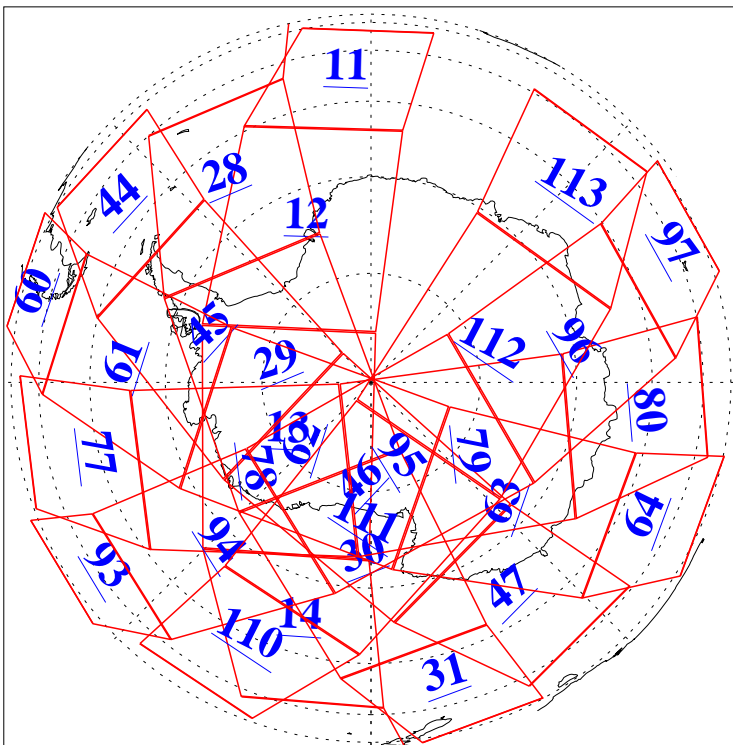

L1B Availability
AMSU Granules: 240
HSB Granules: 0
AIRS Granules: 240

8 Apr 2005
DoY 98
Aqua Day 1070
Granules: 1 to 120

Granules: 121 to 240

Legend: AMSU Available, HSB Available, AIRS Available

L1B Availability
AMSU Granules: 240
HSB Granules: 0
AIRS Granules: 240

8 Apr 2005
DoY 98
Aqua Day 1070
Ascending Granules

Descending Granules

Legend: AMSU Available, HSB Available, AIRS Available

L1B Availability
 AMSU Granules: 240
 HSB Granules: 0
 AIRS Granules: 240

8 Apr 2005
 DoY 98
 Aqua Day 1070

Northern Hemisphere Granules

Southern Hemisphere Granules

Legend: AMSU Available, HSB Available, AIRS Available