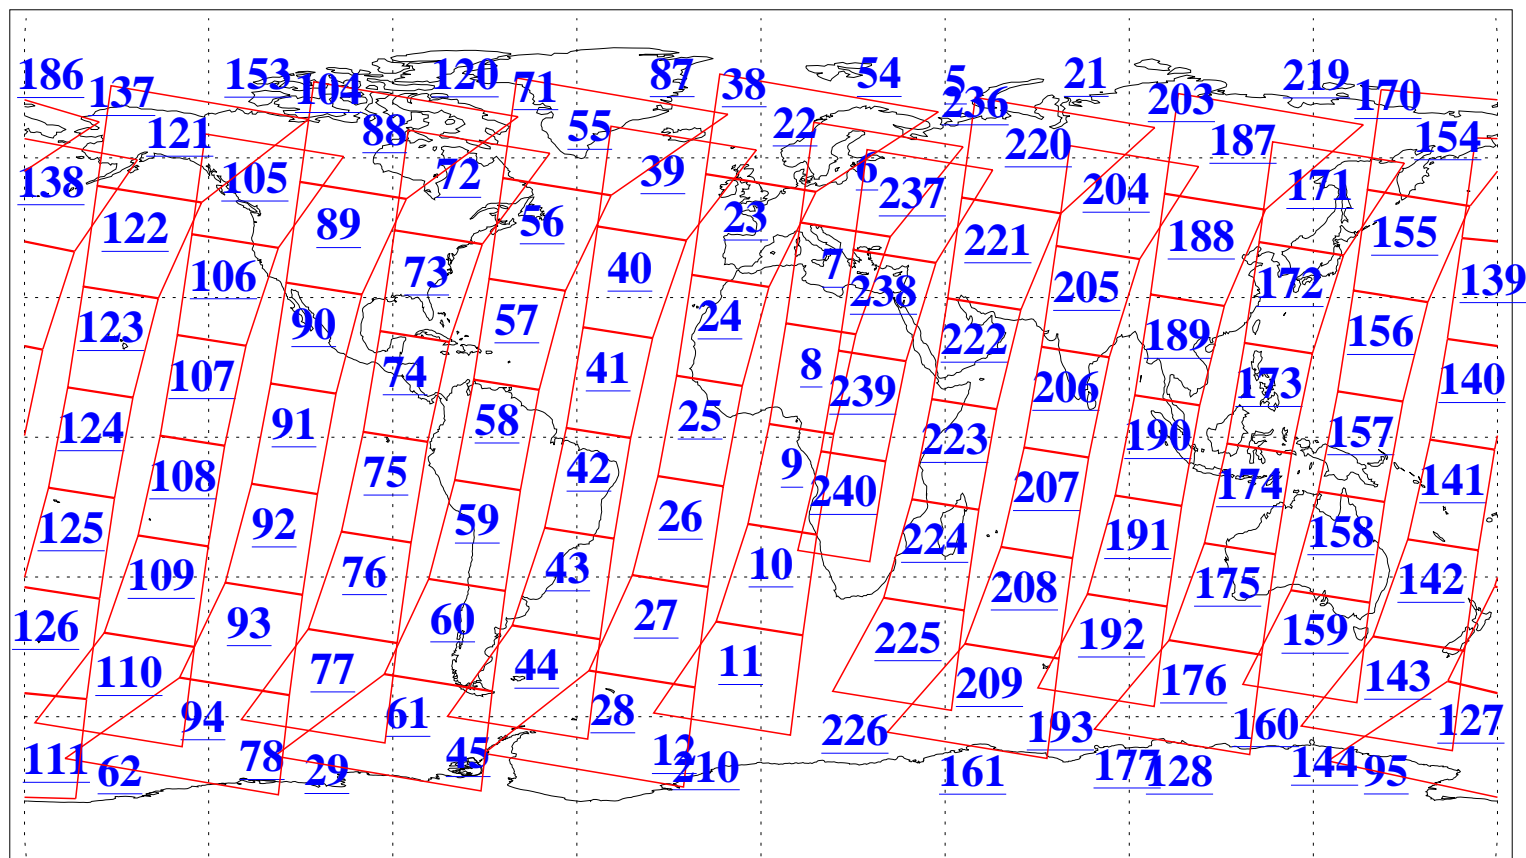

L1B Availability
AMSU Granules: 240
HSB Granules: 0
AIRS Granules: 240

8 Apr 2005
DoY 98
Aqua Day 1070
Granules: 1 to 120

Granules: 121 to 240

Legend: AMSU Available, HSB Available, AIRS Available

L1B Availability
AMSU Granules: 240
HSB Granules: 0
AIRS Granules: 240

8 Apr 2005
DoY 98
Aqua Day 1070
Ascending Granules

Descending Granules

Legend: AMSU Available, HSB Available, AIRS Available

L1B Availability
 AMSU Granules: 240
 HSB Granules: 0
 AIRS Granules: 240

8 Apr 2005
 DoY 98
 Aqua Day 1070

Northern Hemisphere Granules

Southern Hemisphere Granules

Legend: AMSU Available, HSB Available, AIRS Available