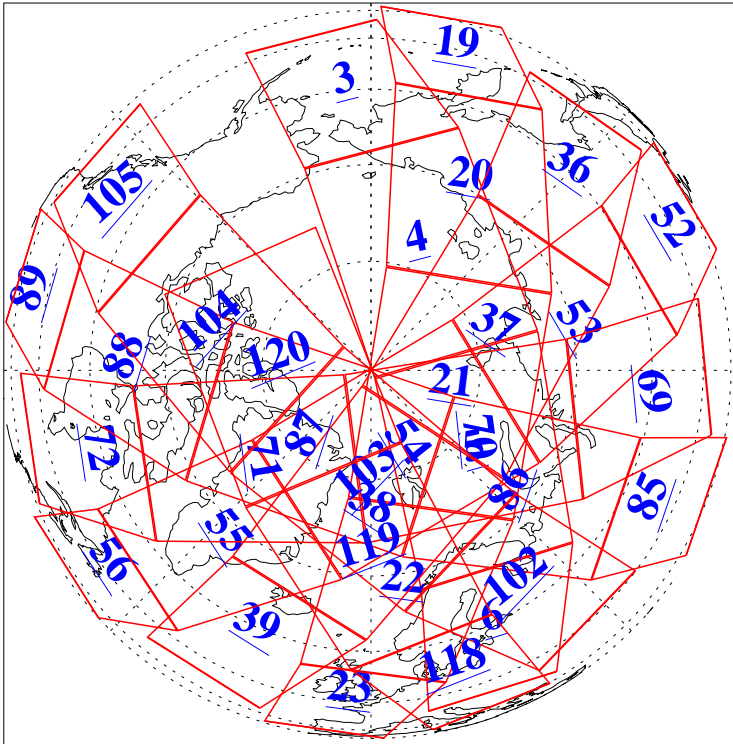

L1B Availability
AMSU Granules: 240
HSB Granules: 0
AIRS Granules: 240

8 Apr 2005
DoY 98
Aqua Day 1070
Granules: 1 to 120

Granules: 121 to 240

Legend: AMSU Available, HSB Available, AIRS Available

L1B Availability
AMSU Granules: 240
HSB Granules: 0
AIRS Granules: 240

8 Apr 2005
DoY 98
Aqua Day 1070
Ascending Granules

Descending Granules

Legend: AMSU Available, HSB Available, AIRS Available

L1B Availability
 AMSU Granules: 240
 HSB Granules: 0
 AIRS Granules: 240

8 Apr 2005
 DoY 98
 Aqua Day 1070

Northern Hemisphere Granules

Southern Hemisphere Granules

Legend: AMSU Available, HSB Available, AIRS Available