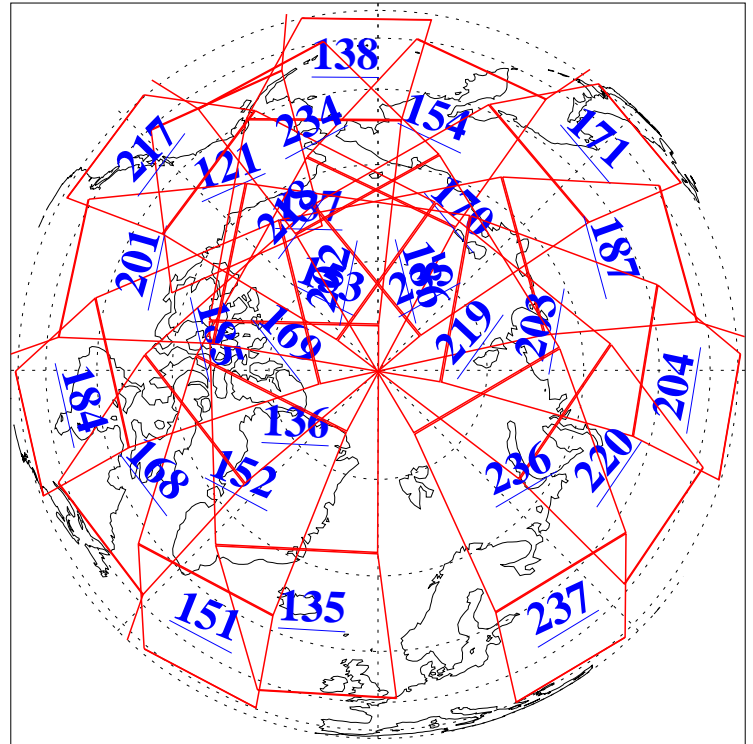

L1B Availability
AMSU Granules: 240
HSB Granules: 0
AIRS Granules: 240

8 Apr 2005
DoY 98
Aqua Day 1070
Granules: 1 to 120

Granules: 121 to 240

Legend: AMSU Available, HSB Available, AIRS Available

L1B Availability
AMSU Granules: 240
HSB Granules: 0
AIRS Granules: 240

8 Apr 2005
DoY 98
Aqua Day 1070
Ascending Granules

Descending Granules

Legend: AMSU Available, HSB Available, AIRS Available

L1B Availability
 AMSU Granules: 240
 HSB Granules: 0
 AIRS Granules: 240

8 Apr 2005
 DoY 98
 Aqua Day 1070

Northern Hemisphere Granules

Southern Hemisphere Granules

Legend: AMSU Available, HSB Available, AIRS Available