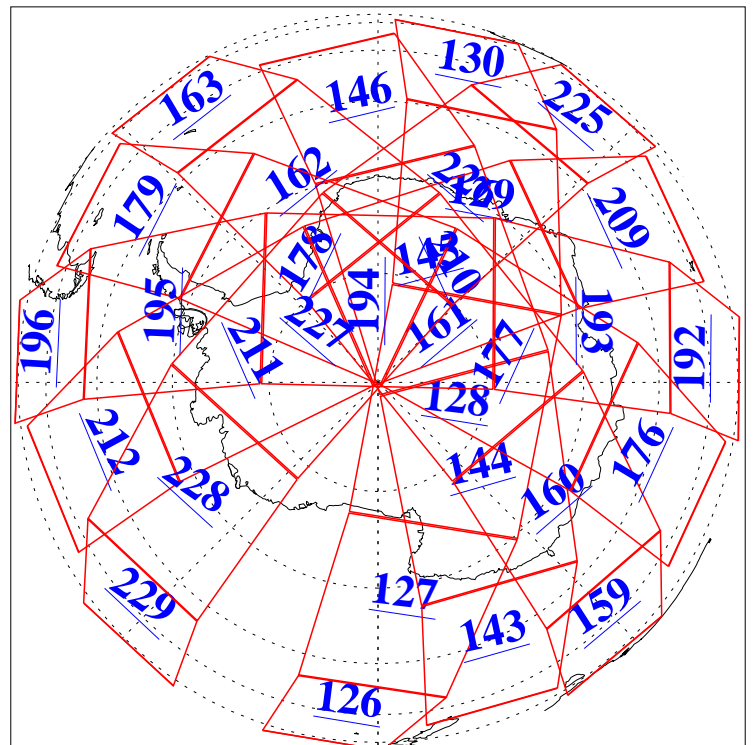

L1B Availability
AMSU Granules: 240
HSB Granules: 0
AIRS Granules: 240

8 Apr 2005
DoY 98
Aqua Day 1070
Granules: 1 to 120

Granules: 121 to 240

Legend: AMSU Available, HSB Available, AIRS Available

L1B Availability
AMSU Granules: 240
HSB Granules: 0
AIRS Granules: 240

8 Apr 2005
DoY 98
Aqua Day 1070
Ascending Granules

Descending Granules

Legend: AMSU Available, HSB Available, AIRS Available

L1B Availability
 AMSU Granules: 240
 HSB Granules: 0
 AIRS Granules: 240

8 Apr 2005
 DoY 98
 Aqua Day 1070

Northern Hemisphere Granules

Southern Hemisphere Granules

Legend: AMSU Available, HSB Available, AIRS Available