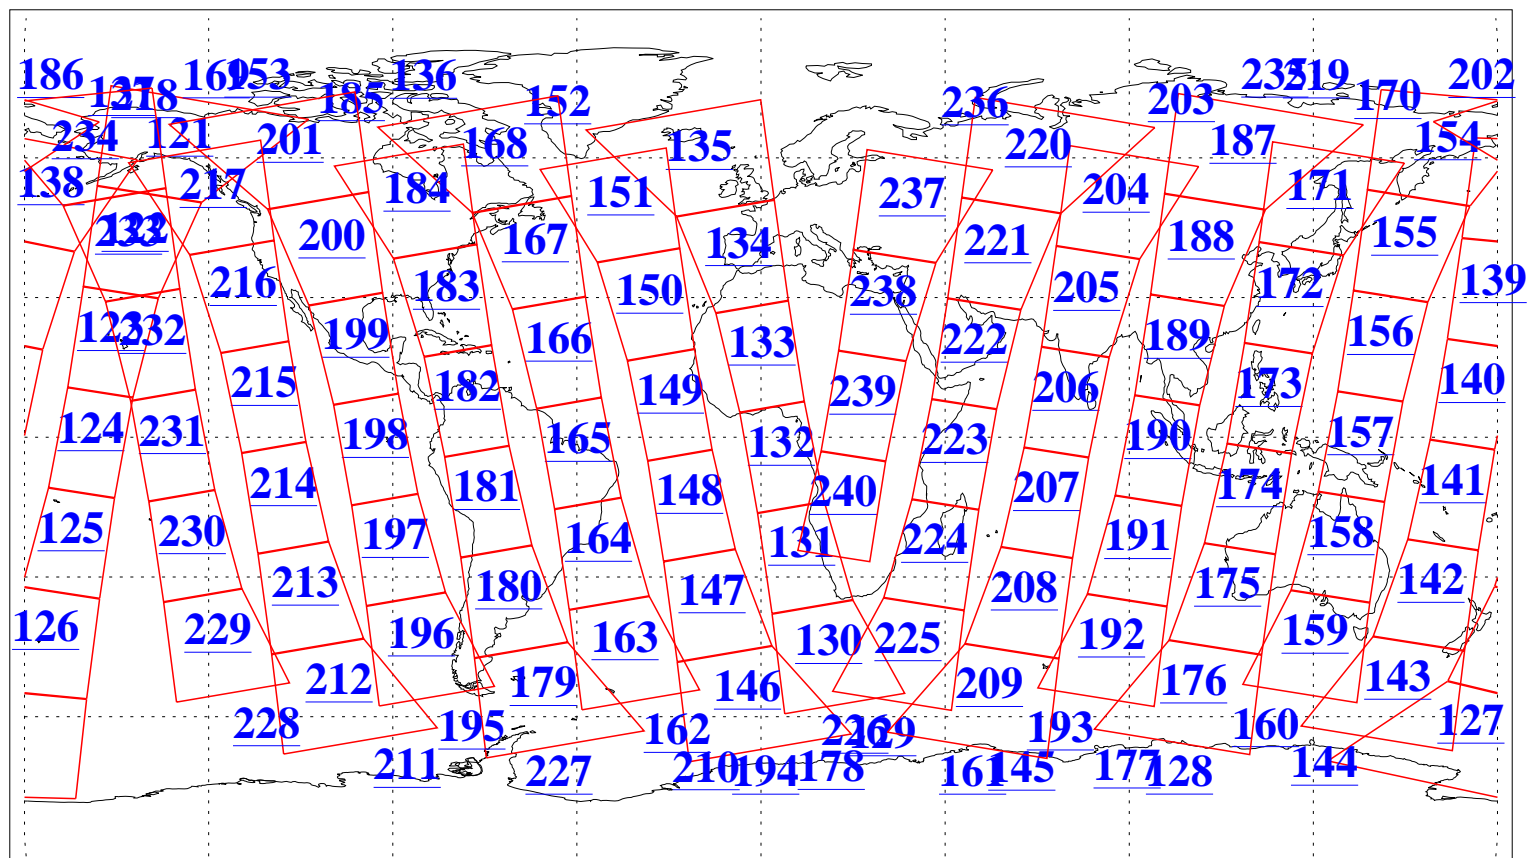

L1B Availability
AMSU Granules: 240
HSB Granules: 0
AIRS Granules: 240

8 Apr 2005
DoY 98
Aqua Day 1070
Granules: 1 to 120

Granules: 121 to 240

Legend: AMSU Available, HSB Available, AIRS Available

L1B Availability
AMSU Granules: 240
HSB Granules: 0
AIRS Granules: 240

8 Apr 2005
DoY 98
Aqua Day 1070
Ascending Granules

Descending Granules

Legend: AMSU Available, HSB Available, AIRS Available

L1B Availability
 AMSU Granules: 240
 HSB Granules: 0
 AIRS Granules: 240

8 Apr 2005
 DoY 98
 Aqua Day 1070