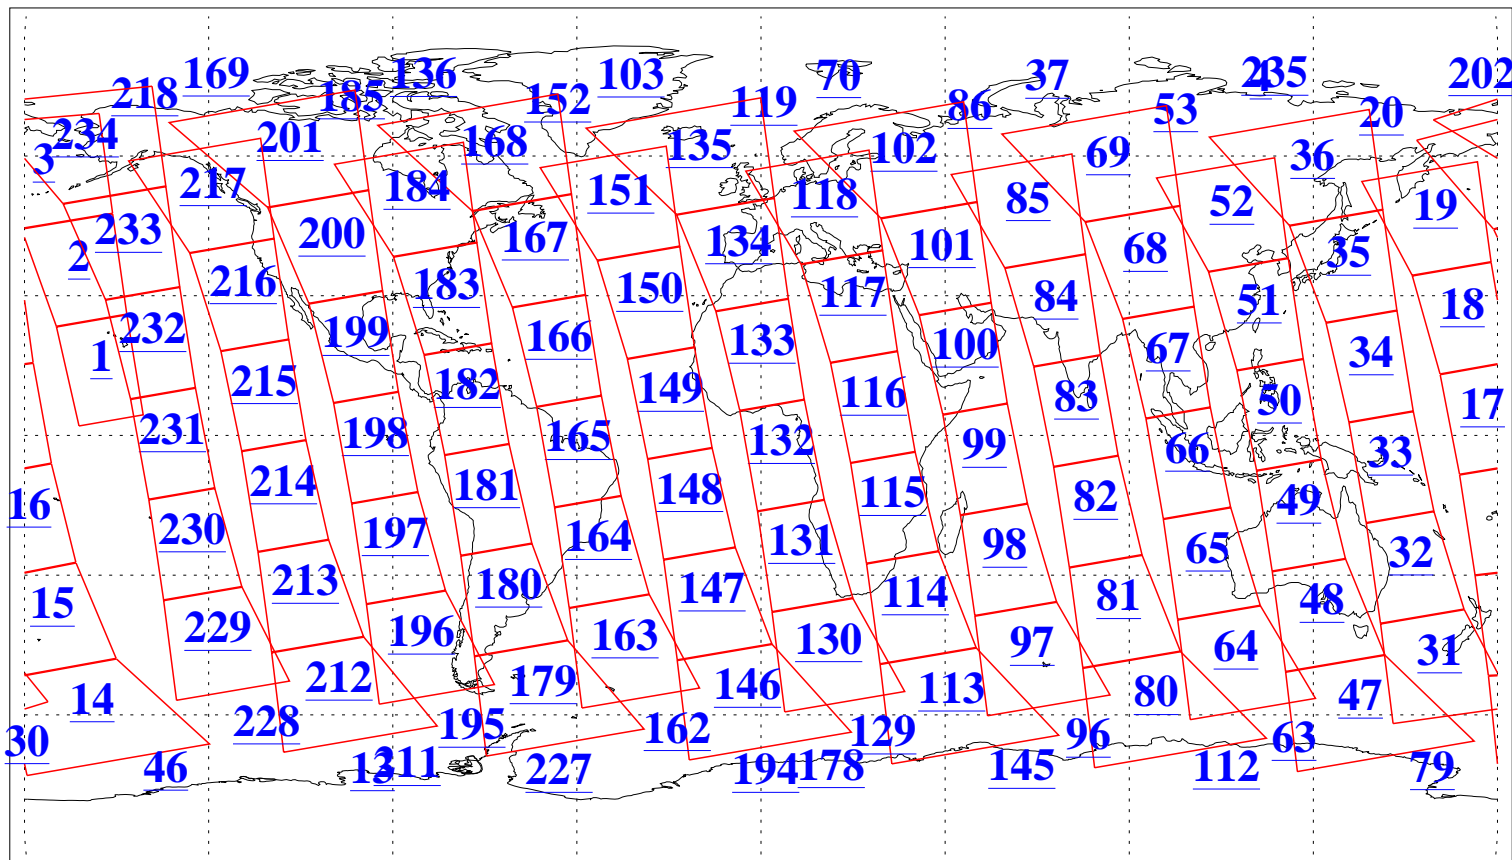

L1B Availability
AMSU Granules: 240
HSB Granules: 0
AIRS Granules: 240

8 Apr 2005
DoY 98
Aqua Day 1070
Granules: 1 to 120

Granules: 121 to 240

Legend: AMSU Available, HSB Available, AIRS Available

L1B Availability
AMSU Granules: 240
HSB Granules: 0
AIRS Granules: 240

8 Apr 2005
DoY 98
Aqua Day 1070
Ascending Granules

Descending Granules

Legend: AMSU Available, HSB Available, AIRS Available

L1B Availability
 AMSU Granules: 240
 HSB Granules: 0
 AIRS Granules: 240

8 Apr 2005
 DoY 98
 Aqua Day 1070

Northern Hemisphere Granules

Southern Hemisphere Granules

Legend: AMSU Available, HSB Available, AIRS Available