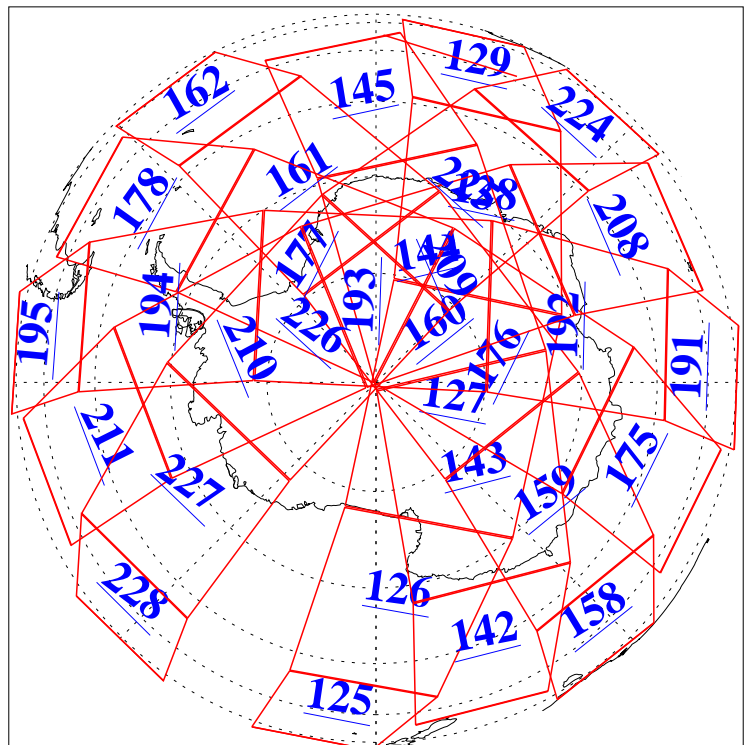

L1B Availability  
AMSU Granules: 240  
HSB Granules: 0  
AIRS Granules: 240

1 Apr 2005  
DoY 91  
Aqua Day 1063  
Granules: 1 to 120

Granules: 121 to 240

Legend: AMSU Available, HSB Available, AIRS Available

L1B Availability  
AMSU Granules: 240  
HSB Granules: 0  
AIRS Granules: 240

1 Apr 2005  
DoY 91  
Aqua Day 1063  
Ascending Granules

Descending Granules

Legend: AMSU Available, HSB Available, AIRS Available

L1B Availability  
 AMSU Granules: 240  
 HSB Granules: 0  
 AIRS Granules: 240

1 Apr 2005  
 DoY 91  
 Aqua Day 1063

Northern Hemisphere Granules

Southern Hemisphere Granules

Legend: AMSU Available, HSB Available, AIRS Available