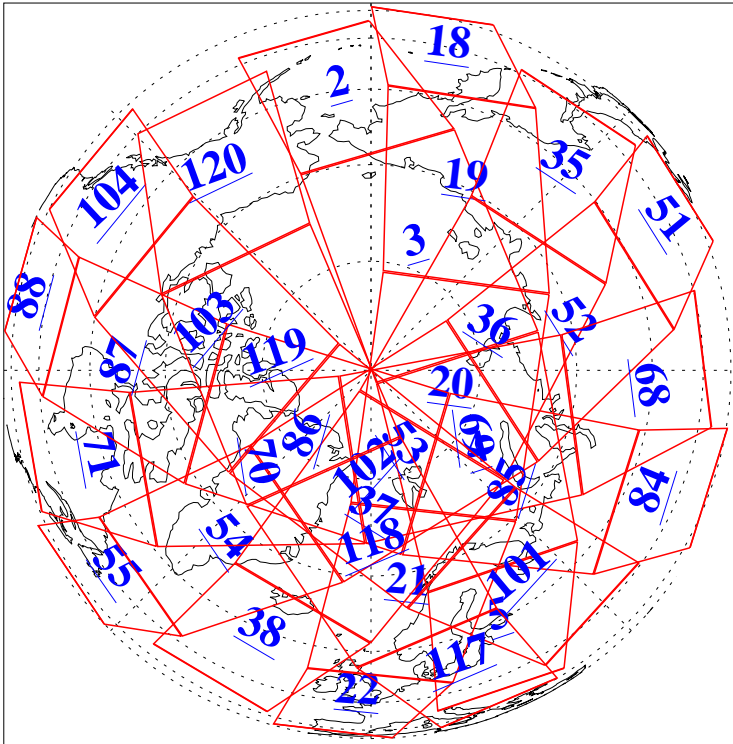

L1B Availability  
AMSU Granules: 240  
HSB Granules: 0  
AIRS Granules: 240

1 Apr 2005  
DoY 91  
Aqua Day 1063  
Granules: 1 to 120

Granules: 121 to 240

Legend: AMSU Available, HSB Available, AIRS Available

L1B Availability  
AMSU Granules: 240  
HSB Granules: 0  
AIRS Granules: 240

1 Apr 2005  
DoY 91  
Aqua Day 1063  
Ascending Granules

Descending Granules

Legend: AMSU Available, HSB Available, AIRS Available

L1B Availability  
 AMSU Granules: 240  
 HSB Granules: 0  
 AIRS Granules: 240

1 Apr 2005  
 DoY 91  
 Aqua Day 1063

Northern Hemisphere Granules

Southern Hemisphere Granules

Legend: AMSU Available, HSB Available, AIRS Available