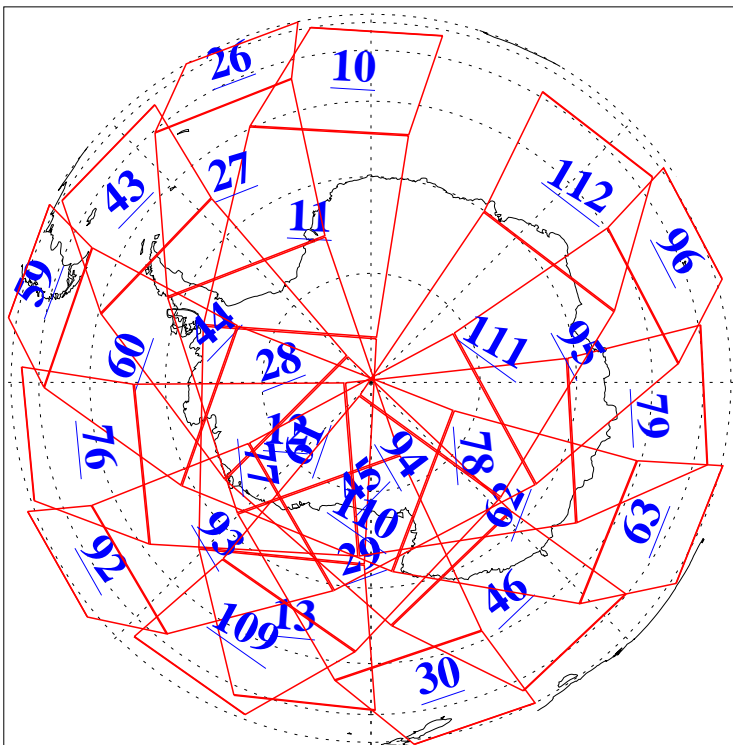

L1B Availability  
AMSU Granules: 240  
HSB Granules: 0  
AIRS Granules: 240

1 Apr 2005  
DoY 91  
Aqua Day 1063  
Granules: 1 to 120

Granules: 121 to 240

Legend: AMSU Available, HSB Available, AIRS Available

L1B Availability  
AMSU Granules: 240  
HSB Granules: 0  
AIRS Granules: 240

1 Apr 2005  
DoY 91  
Aqua Day 1063  
Ascending Granules

Descending Granules

Legend: AMSU Available, HSB Available, AIRS Available

L1B Availability  
 AMSU Granules: 240  
 HSB Granules: 0  
 AIRS Granules: 240

1 Apr 2005  
 DoY 91  
 Aqua Day 1063

Northern Hemisphere Granules

Southern Hemisphere Granules

Legend: AMSU Available, HSB Available, AIRS Available