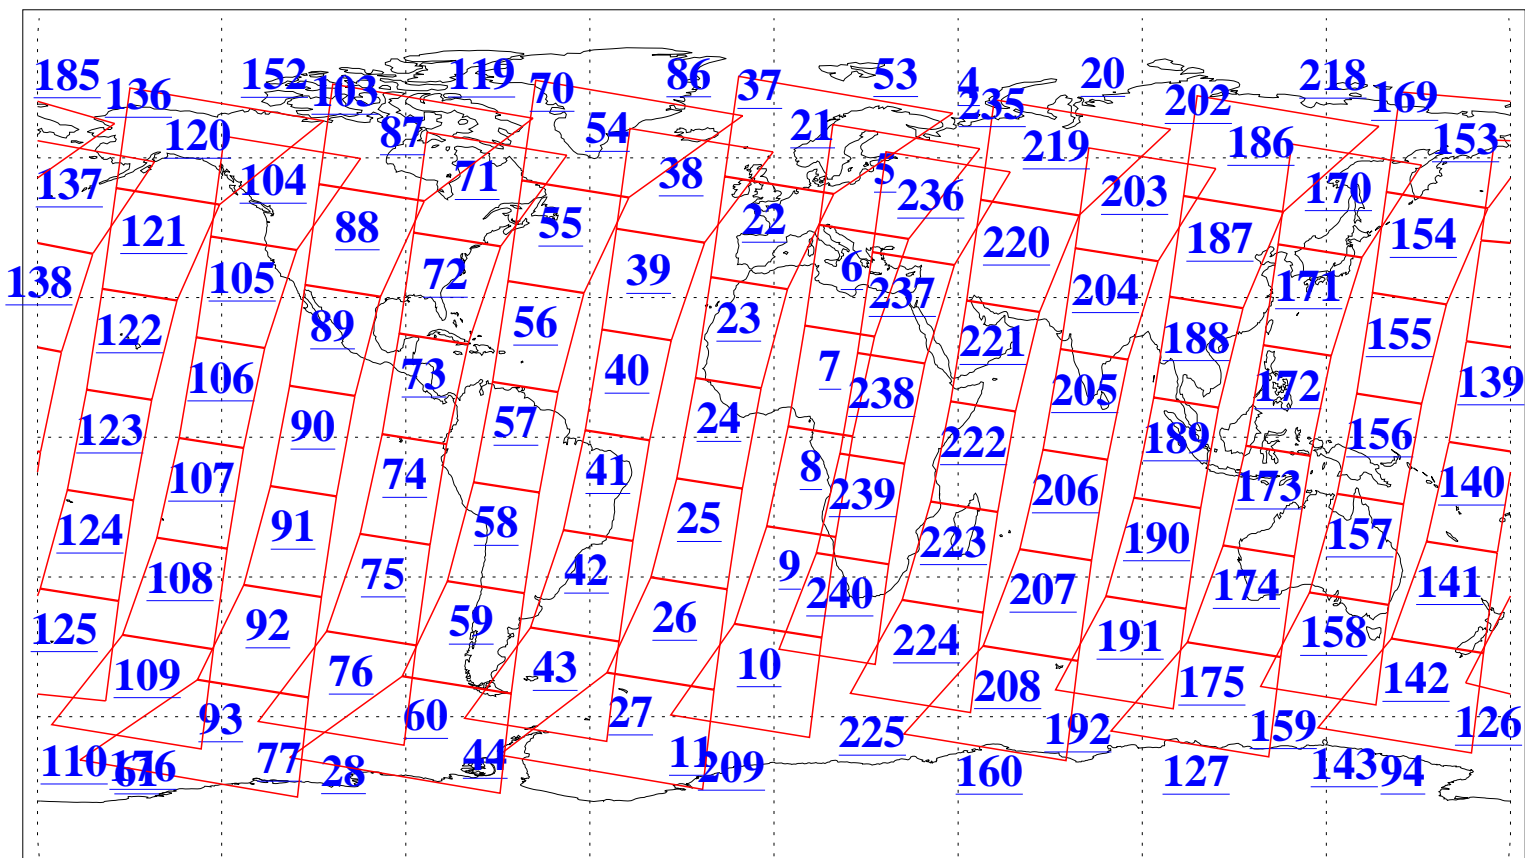

L1B Availability  
AMSU Granules: 240  
HSB Granules: 0  
AIRS Granules: 240

1 Apr 2005  
DoY 91  
Aqua Day 1063  
Granules: 1 to 120

Granules: 121 to 240

Legend: AMSU Available, HSB Available, AIRS Available

L1B Availability  
AMSU Granules: 240  
HSB Granules: 0  
AIRS Granules: 240

1 Apr 2005  
DoY 91  
Aqua Day 1063  
Ascending Granules

Descending Granules

Legend: AMSU Available, HSB Available, AIRS Available

L1B Availability  
 AMSU Granules: 240  
 HSB Granules: 0  
 AIRS Granules: 240

1 Apr 2005  
 DoY 91  
 Aqua Day 1063

Northern Hemisphere Granules

Southern Hemisphere Granules

Legend: AMSU Available, HSB Available, AIRS Available