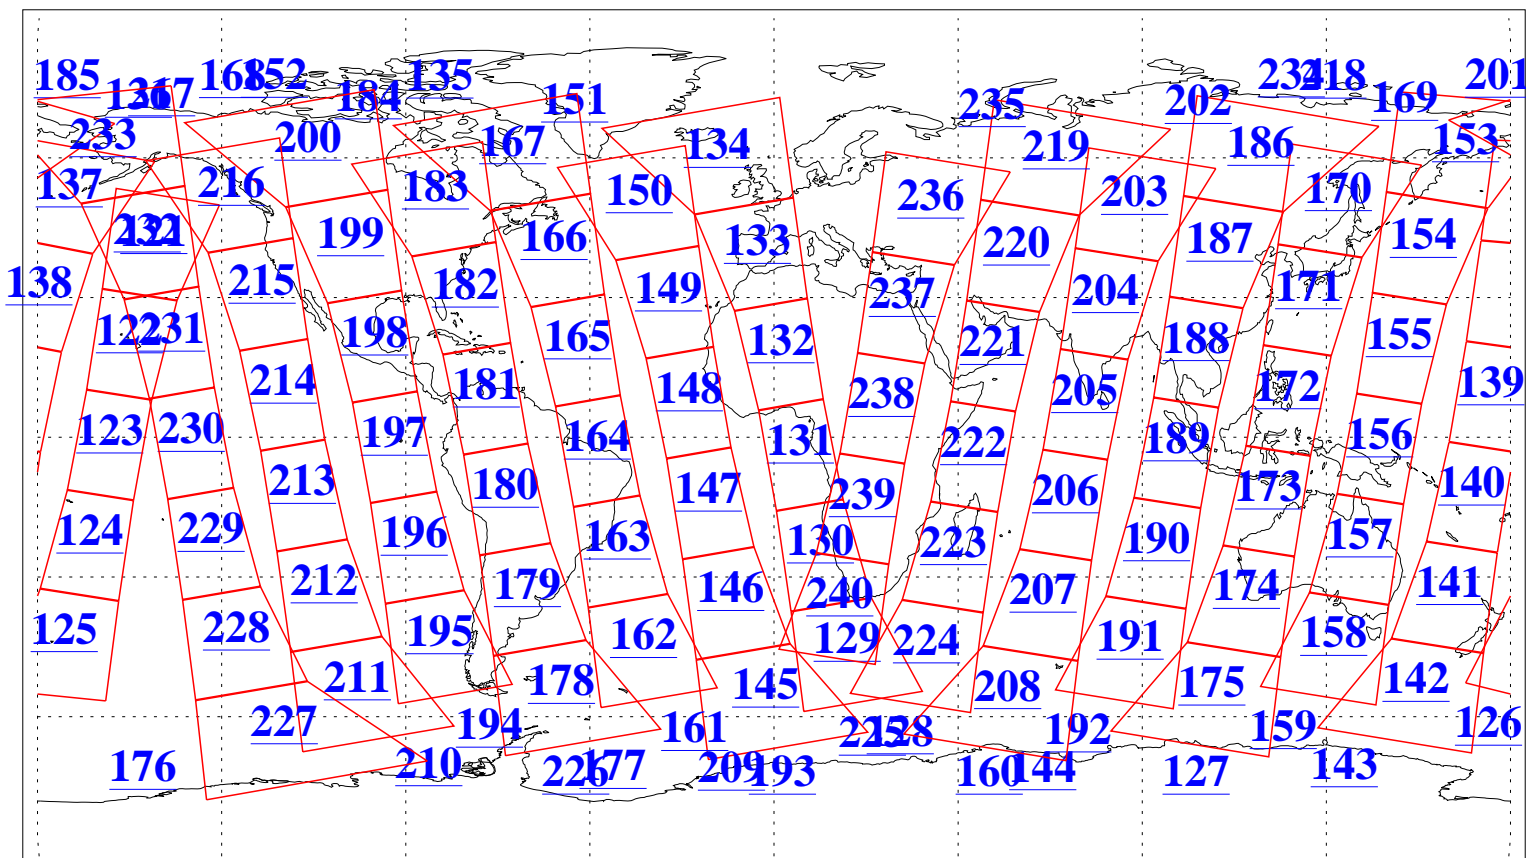

L1B Availability  
AMSU Granules: 240  
HSB Granules: 0  
AIRS Granules: 240

1 Apr 2005  
DoY 91  
Aqua Day 1063  
Granules: 1 to 120

Granules: 121 to 240

Legend: AMSU Available, HSB Available, AIRS Available

L1B Availability  
AMSU Granules: 240  
HSB Granules: 0  
AIRS Granules: 240

1 Apr 2005  
DoY 91  
Aqua Day 1063  
Ascending Granules

Descending Granules

Legend: AMSU Available, HSB Available, AIRS Available

L1B Availability  
 AMSU Granules: 240  
 HSB Granules: 0  
 AIRS Granules: 240

1 Apr 2005  
 DoY 91  
 Aqua Day 1063

Northern Hemisphere Granules

Southern Hemisphere Granules

Legend: AMSU Available, HSB Available, AIRS Available