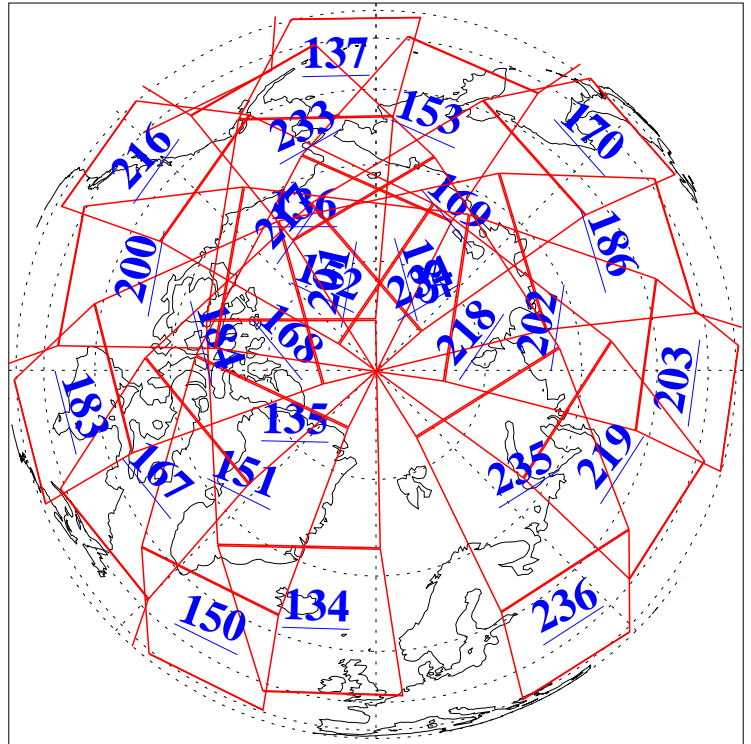

L1B Availability  
AMSU Granules: 240  
HSB Granules: 0  
AIRS Granules: 240

1 Apr 2005  
DoY 91  
Aqua Day 1063  
Granules: 1 to 120

Granules: 121 to 240

Legend: AMSU Available, HSB Available, AIRS Available

L1B Availability  
AMSU Granules: 240  
HSB Granules: 0  
AIRS Granules: 240

1 Apr 2005  
DoY 91  
Aqua Day 1063  
Ascending Granules

Descending Granules

Legend: AMSU Available, HSB Available, AIRS Available

L1B Availability  
 AMSU Granules: 240  
 HSB Granules: 0  
 AIRS Granules: 240

1 Apr 2005  
 DoY 91  
 Aqua Day 1063

Northern Hemisphere Granules

Southern Hemisphere Granules

Legend: AMSU Available, HSB Available, AIRS Available