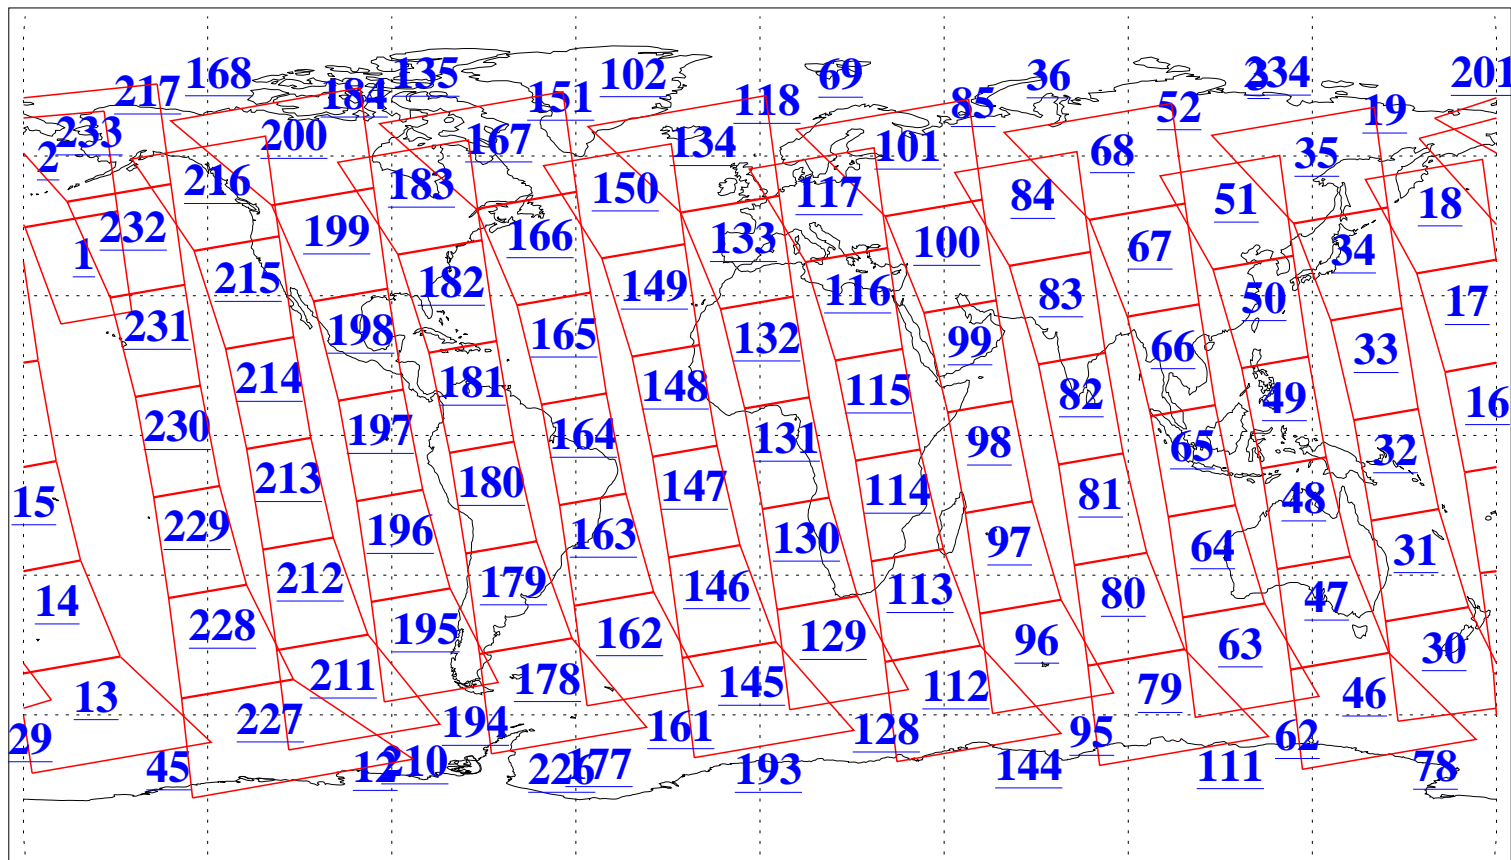

L1B Availability  
AMSU Granules: 240  
HSB Granules: 0  
AIRS Granules: 240

1 Apr 2005  
DoY 91  
Aqua Day 1063  
Granules: 1 to 120

Granules: 121 to 240

Legend: AMSU Available, HSB Available, AIRS Available

L1B Availability  
AMSU Granules: 240  
HSB Granules: 0  
AIRS Granules: 240

1 Apr 2005  
DoY 91  
Aqua Day 1063  
Ascending Granules

Descending Granules

Legend: AMSU Available, HSB Available, AIRS Available

L1B Availability  
 AMSU Granules: 240  
 HSB Granules: 0  
 AIRS Granules: 240

1 Apr 2005  
 DoY 91  
 Aqua Day 1063

Northern Hemisphere Granules

Southern Hemisphere Granules

Legend: AMSU Available, HSB Available, AIRS Available