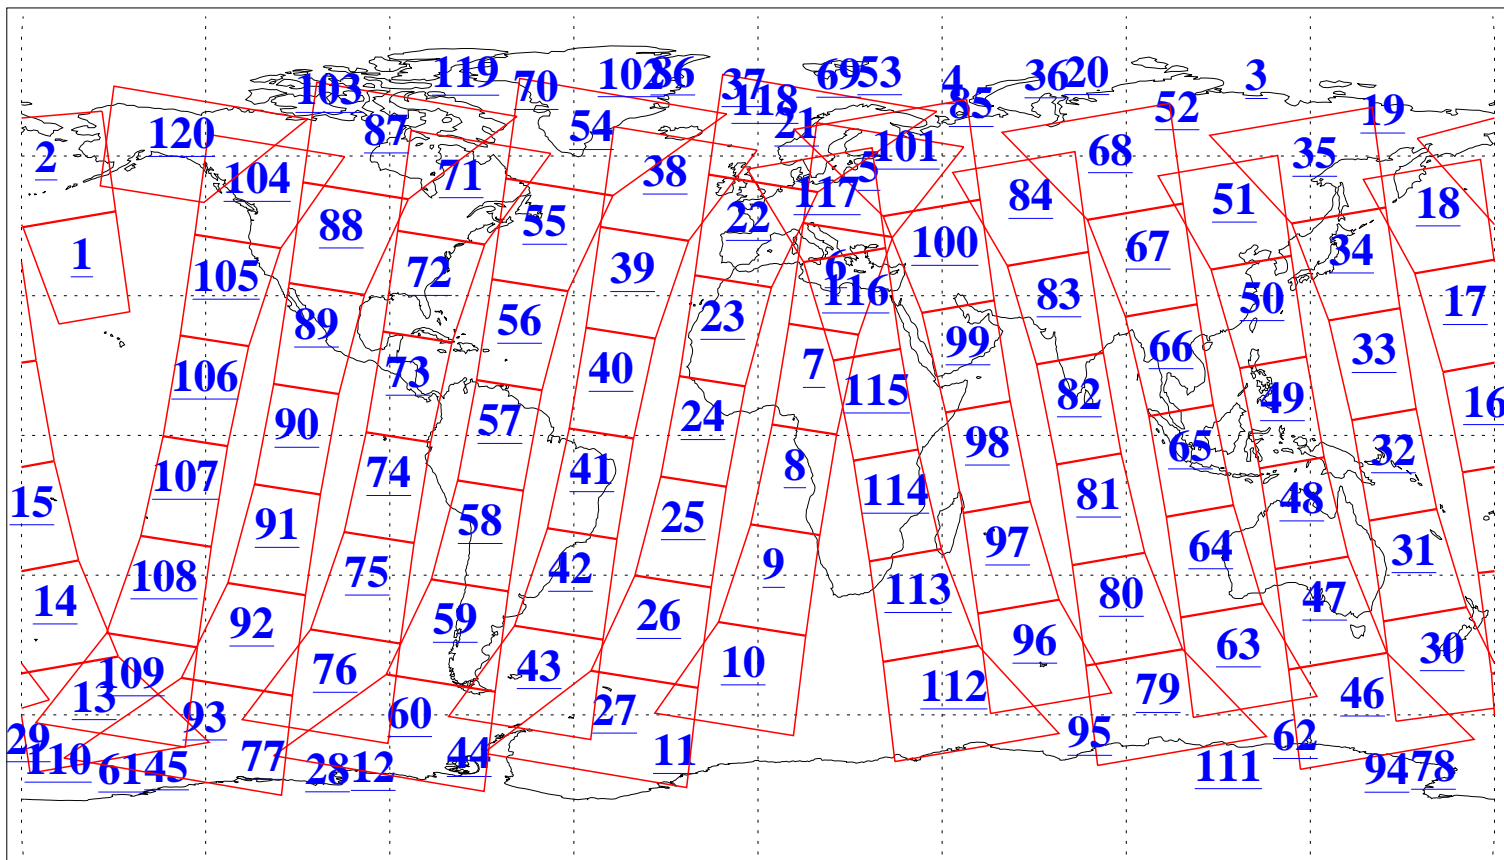

L1B Availability  
AMSU Granules: 240  
HSB Granules: 0  
AIRS Granules: 240

1 Apr 2005  
DoY 91  
Aqua Day 1063  
Granules: 1 to 120

Granules: 121 to 240

Legend: AMSU Available, HSB Available, AIRS Available

L1B Availability  
AMSU Granules: 240  
HSB Granules: 0  
AIRS Granules: 240

1 Apr 2005  
DoY 91  
Aqua Day 1063  
Ascending Granules

Descending Granules

Legend: AMSU Available, HSB Available, AIRS Available

L1B Availability  
 AMSU Granules: 240  
 HSB Granules: 0  
 AIRS Granules: 240

1 Apr 2005  
 DoY 91  
 Aqua Day 1063

Northern Hemisphere Granules

Southern Hemisphere Granules

Legend: AMSU Available, HSB Available, AIRS Available