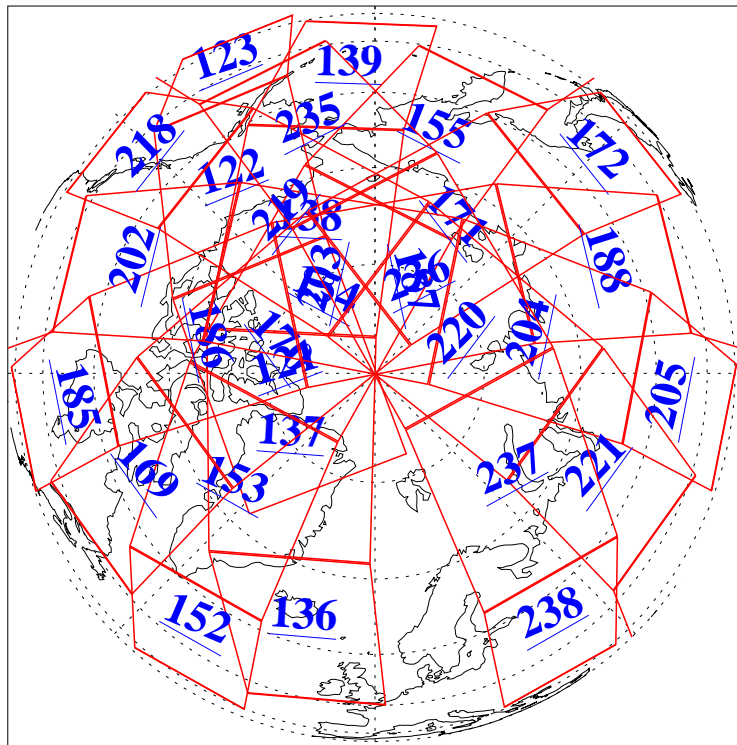

L1B Availability  
AMSU Granules: 240  
HSB Granules: 0  
AIRS Granules: 240

30 Mar 2005  
DoY 89  
Aqua Day 1061  
Granules: 1 to 120

Granules: 121 to 240

Legend: AMSU Available, HSB Available, AIRS Available

L1B Availability  
AMSU Granules: 240  
HSB Granules: 0  
AIRS Granules: 240

30 Mar 2005  
DoY 89  
Aqua Day 1061  
Ascending Granules

Descending Granules

Legend: AMSU Available, HSB Available, AIRS Available

L1B Availability  
 AMSU Granules: 240  
 HSB Granules: 0  
 AIRS Granules: 240

30 Mar 2005  
 DoY 89  
 Aqua Day 1061

Northern Hemisphere Granules

Southern Hemisphere Granules

Legend: AMSU Available, HSB Available, AIRS Available