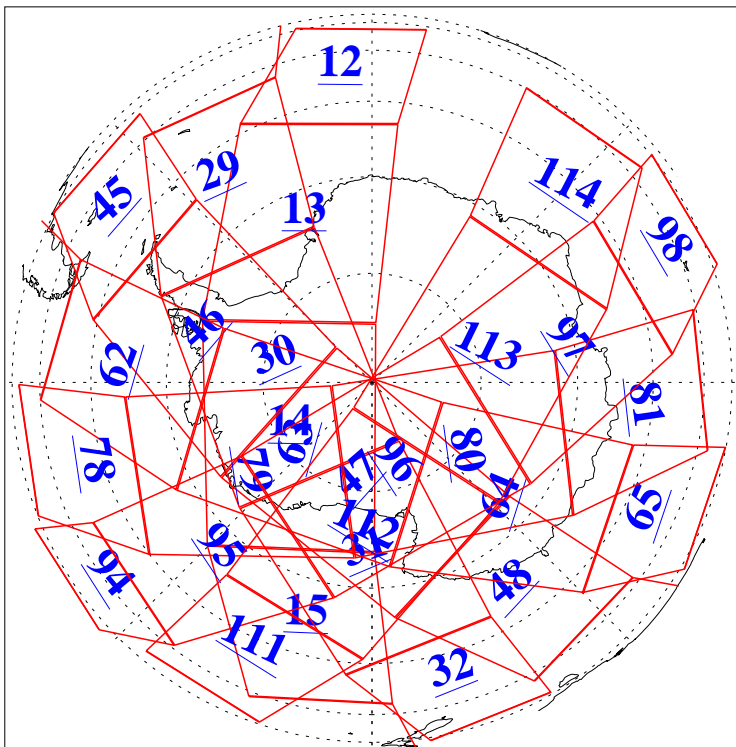

L1B Availability  
AMSU Granules: 240  
HSB Granules: 0  
AIRS Granules: 240

30 Mar 2005  
DoY 89  
Aqua Day 1061  
Granules: 1 to 120

Granules: 121 to 240

Legend: AMSU Available, HSB Available, AIRS Available

L1B Availability  
AMSU Granules: 240  
HSB Granules: 0  
AIRS Granules: 240

30 Mar 2005  
DoY 89  
Aqua Day 1061  
Ascending Granules

Descending Granules

Legend: AMSU Available, HSB Available, AIRS Available

L1B Availability  
 AMSU Granules: 240  
 HSB Granules: 0  
 AIRS Granules: 240

30 Mar 2005  
 DoY 89  
 Aqua Day 1061

Northern Hemisphere Granules

Southern Hemisphere Granules

Legend: AMSU Available, HSB Available, AIRS Available