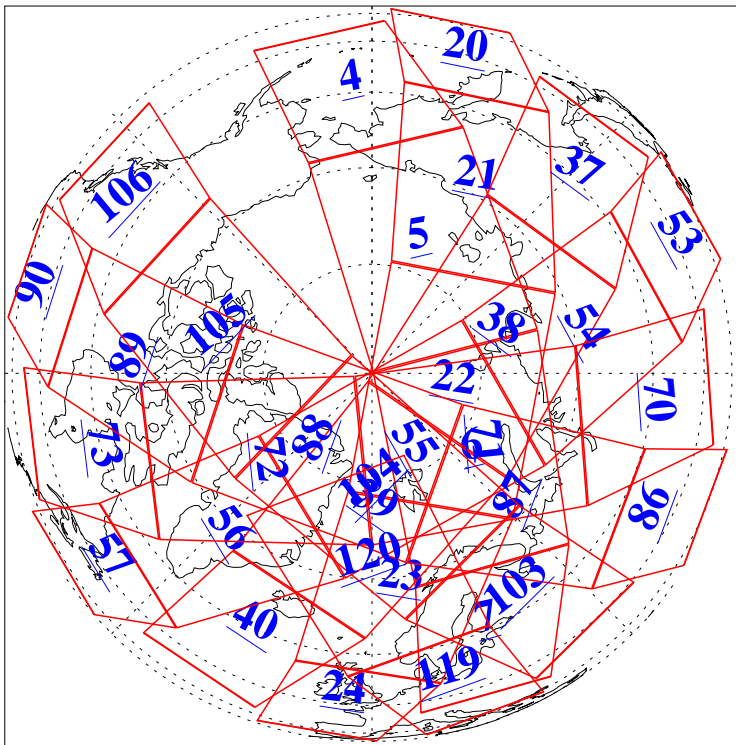

L1B Availability  
AMSU Granules: 240  
HSB Granules: 0  
AIRS Granules: 240

30 Mar 2005  
DoY 89  
Aqua Day 1061  
Granules: 1 to 120

Granules: 121 to 240

Legend: AMSU Available, HSB Available, AIRS Available

L1B Availability  
AMSU Granules: 240  
HSB Granules: 0  
AIRS Granules: 240

30 Mar 2005  
DoY 89  
Aqua Day 1061  
Ascending Granules

Descending Granules

Legend: AMSU Available, HSB Available, AIRS Available

L1B Availability  
 AMSU Granules: 240  
 HSB Granules: 0  
 AIRS Granules: 240

30 Mar 2005  
 DoY 89  
 Aqua Day 1061

Northern Hemisphere Granules

Southern Hemisphere Granules

Legend: AMSU Available, HSB Available, AIRS Available