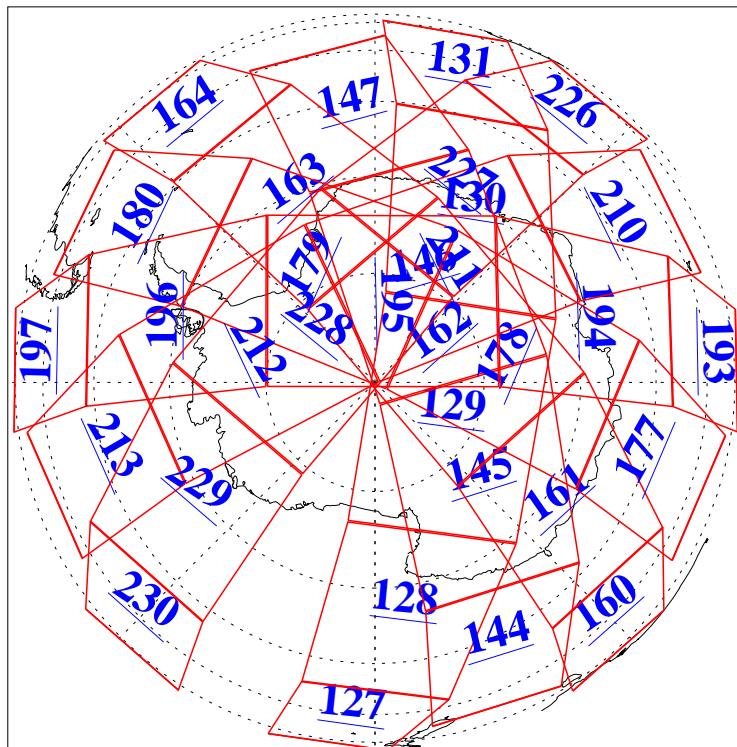

L1B Availability  
AMSU Granules: 240  
HSB Granules: 0  
AIRS Granules: 240

30 Mar 2005  
DoY 89  
Aqua Day 1061  
Granules: 1 to 120

Granules: 121 to 240

Legend: AMSU Available, HSB Available, AIRS Available

L1B Availability  
AMSU Granules: 240  
HSB Granules: 0  
AIRS Granules: 240

30 Mar 2005  
DoY 89  
Aqua Day 1061  
Ascending Granules

Descending Granules

Legend: AMSU Available, HSB Available, AIRS Available

L1B Availability  
 AMSU Granules: 240  
 HSB Granules: 0  
 AIRS Granules: 240

30 Mar 2005  
 DoY 89  
 Aqua Day 1061

Northern Hemisphere Granules

Southern Hemisphere Granules

Legend: AMSU Available, HSB Available, AIRS Available