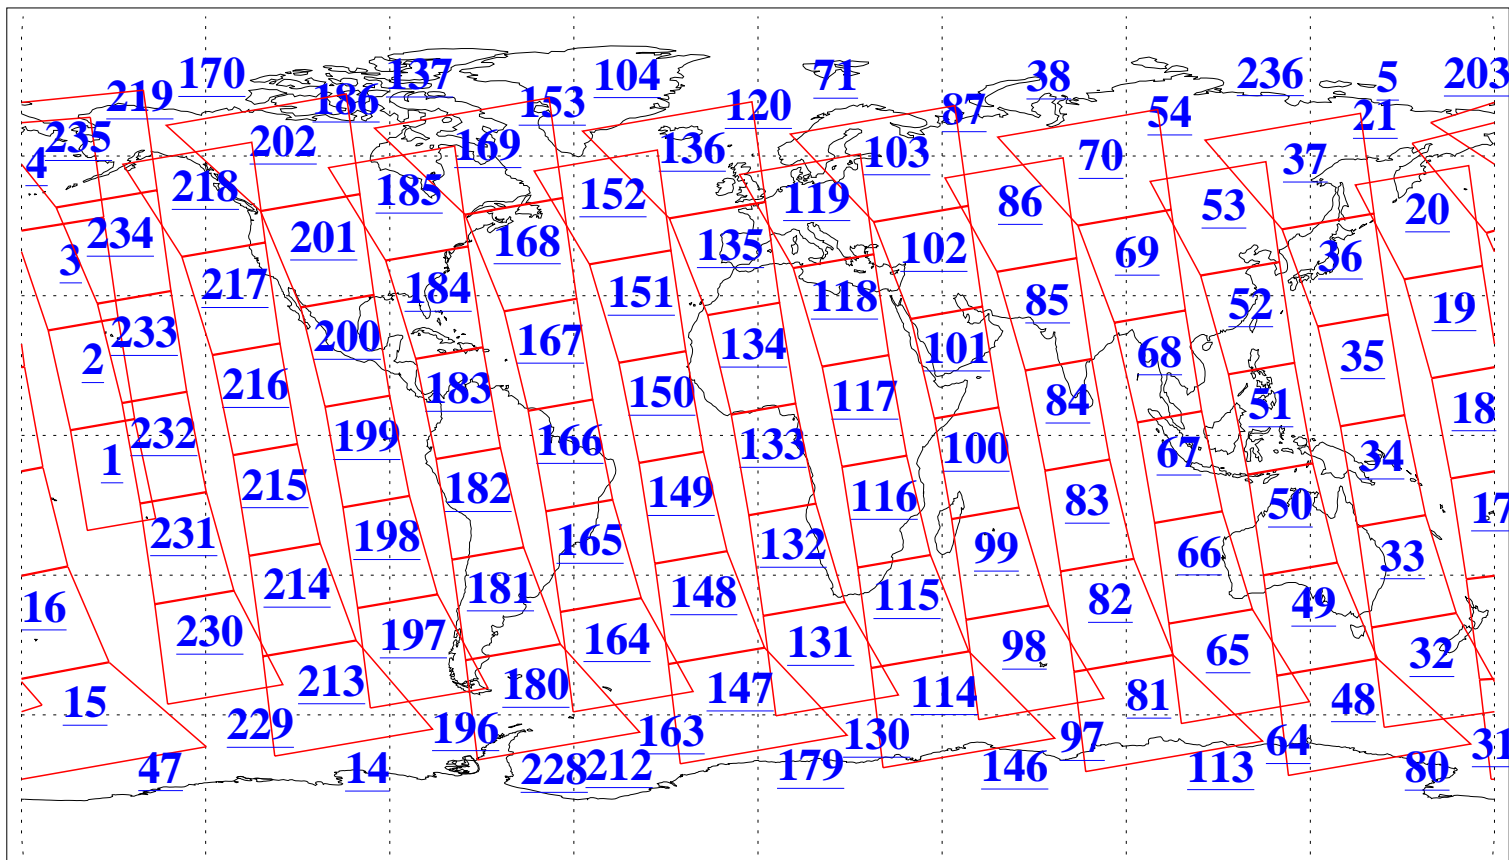

L1B Availability  
AMSU Granules: 240  
HSB Granules: 0  
AIRS Granules: 240

30 Mar 2005  
DoY 89  
Aqua Day 1061  
Granules: 1 to 120

Granules: 121 to 240

Legend: AMSU Available, HSB Available, AIRS Available

L1B Availability  
AMSU Granules: 240  
HSB Granules: 0  
AIRS Granules: 240

30 Mar 2005  
DoY 89  
Aqua Day 1061  
Ascending Granules

Descending Granules

Legend: AMSU Available, HSB Available, AIRS Available

L1B Availability  
 AMSU Granules: 240  
 HSB Granules: 0  
 AIRS Granules: 240

30 Mar 2005  
 DoY 89  
 Aqua Day 1061

Northern Hemisphere Granules

Southern Hemisphere Granules

Legend: AMSU Available, HSB Available, AIRS Available