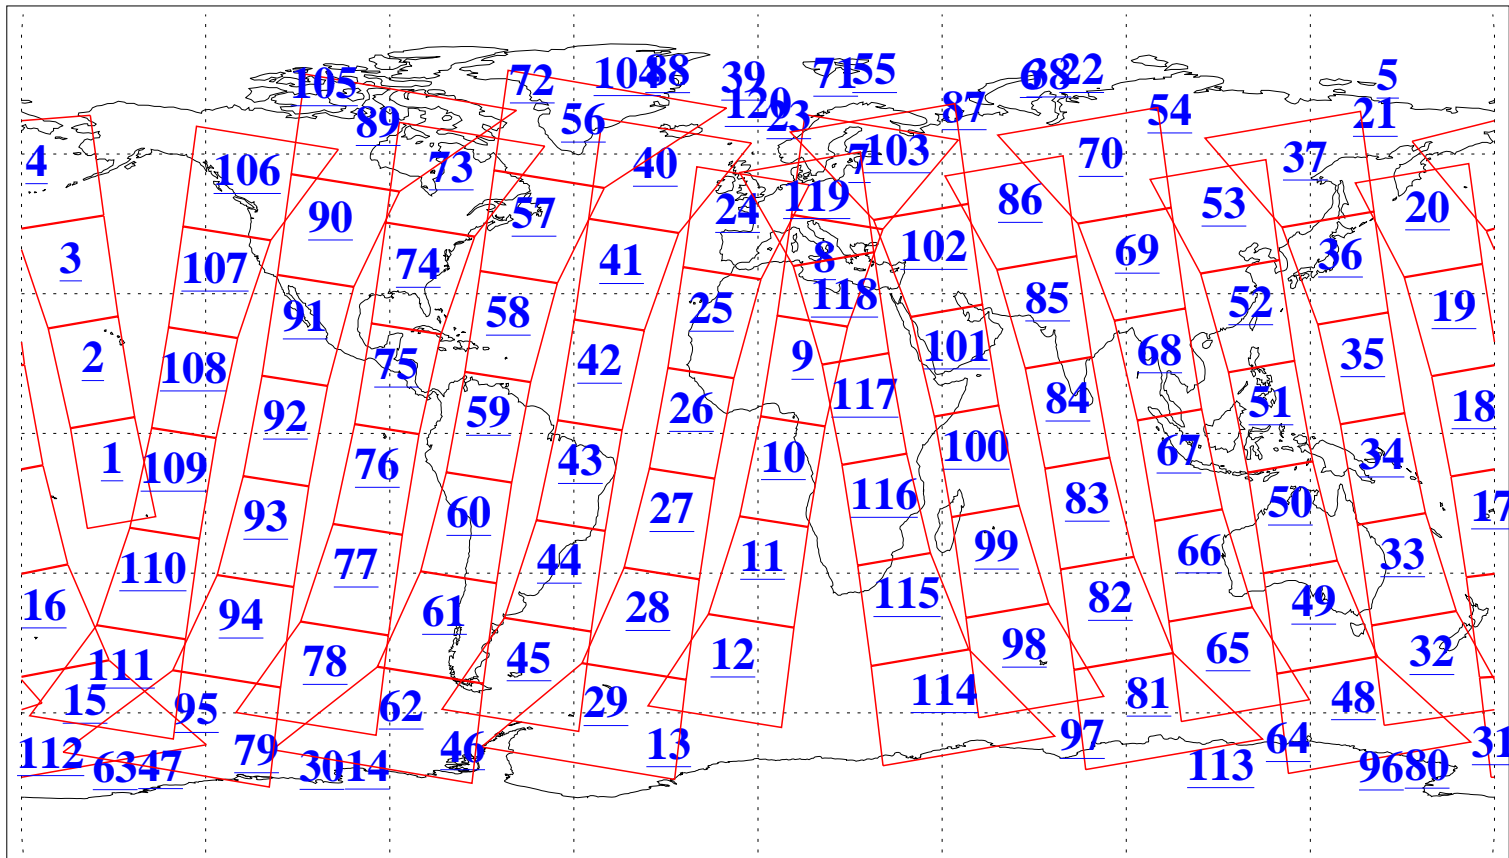

L1B Availability  
AMSU Granules: 240  
HSB Granules: 0  
AIRS Granules: 240

30 Mar 2005  
DoY 89  
Aqua Day 1061  
Granules: 1 to 120

Granules: 121 to 240

Legend: AMSU Available, HSB Available, AIRS Available

L1B Availability  
AMSU Granules: 240  
HSB Granules: 0  
AIRS Granules: 240

30 Mar 2005  
DoY 89  
Aqua Day 1061  
Ascending Granules

Descending Granules

Legend: AMSU Available, HSB Available, AIRS Available

L1B Availability  
 AMSU Granules: 240  
 HSB Granules: 0  
 AIRS Granules: 240

30 Mar 2005  
 DoY 89  
 Aqua Day 1061

Northern Hemisphere Granules

Southern Hemisphere Granules

Legend: AMSU Available, HSB Available, AIRS Available