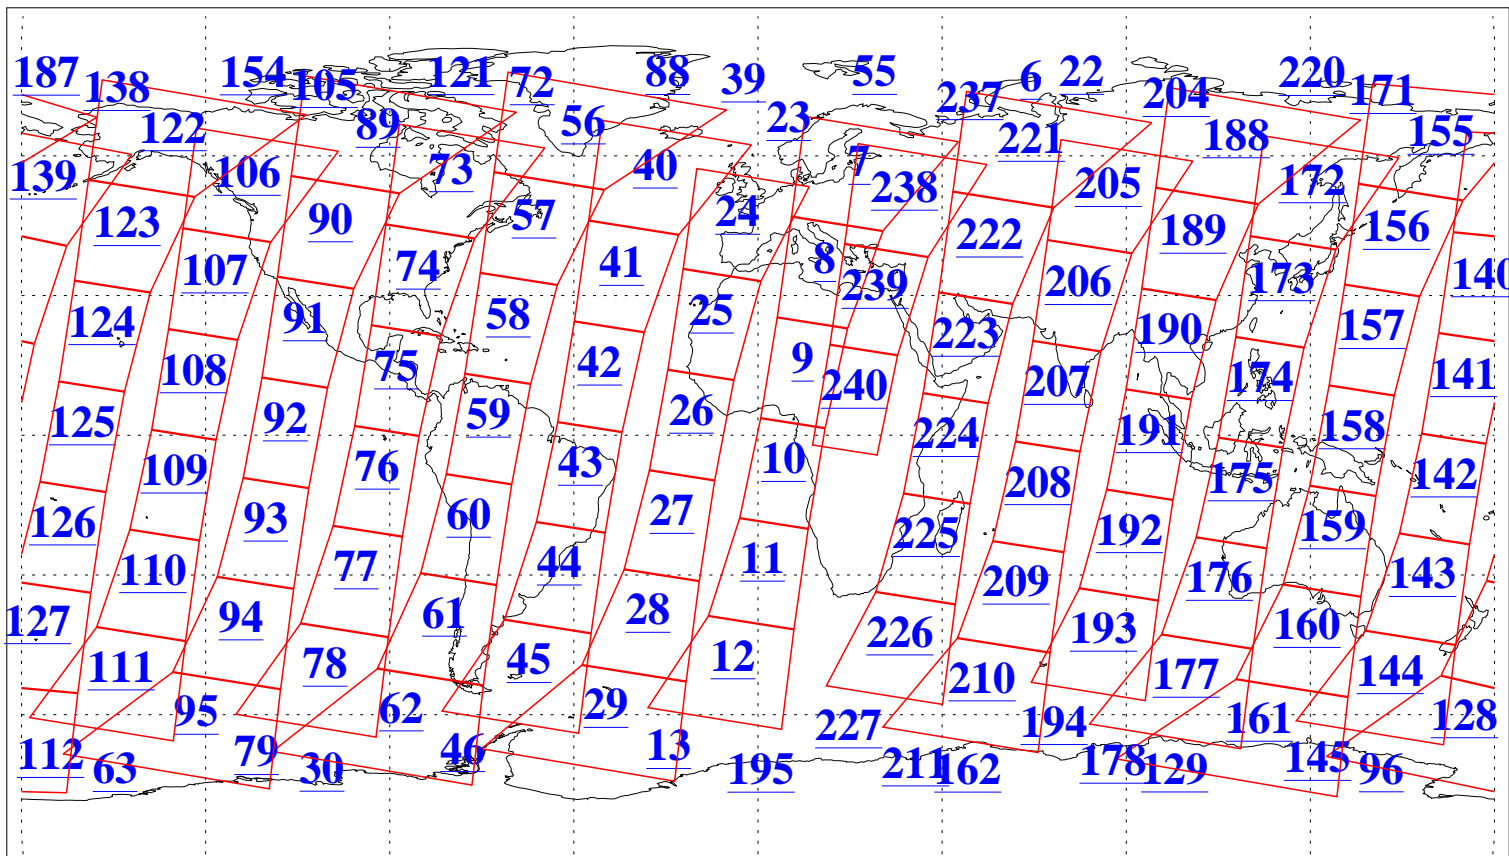

L1B Availability  
AMSU Granules: 240  
HSB Granules: 0  
AIRS Granules: 240

30 Mar 2005  
DoY 89  
Aqua Day 1061  
Granules: 1 to 120

Granules: 121 to 240

Legend: AMSU Available, HSB Available, AIRS Available

L1B Availability  
AMSU Granules: 240  
HSB Granules: 0  
AIRS Granules: 240

30 Mar 2005  
DoY 89  
Aqua Day 1061  
Ascending Granules

Descending Granules

Legend: AMSU Available, HSB Available, AIRS Available

L1B Availability  
 AMSU Granules: 240  
 HSB Granules: 0  
 AIRS Granules: 240

30 Mar 2005  
 DoY 89  
 Aqua Day 1061

Northern Hemisphere Granules

Southern Hemisphere Granules

Legend: AMSU Available, HSB Available, AIRS Available