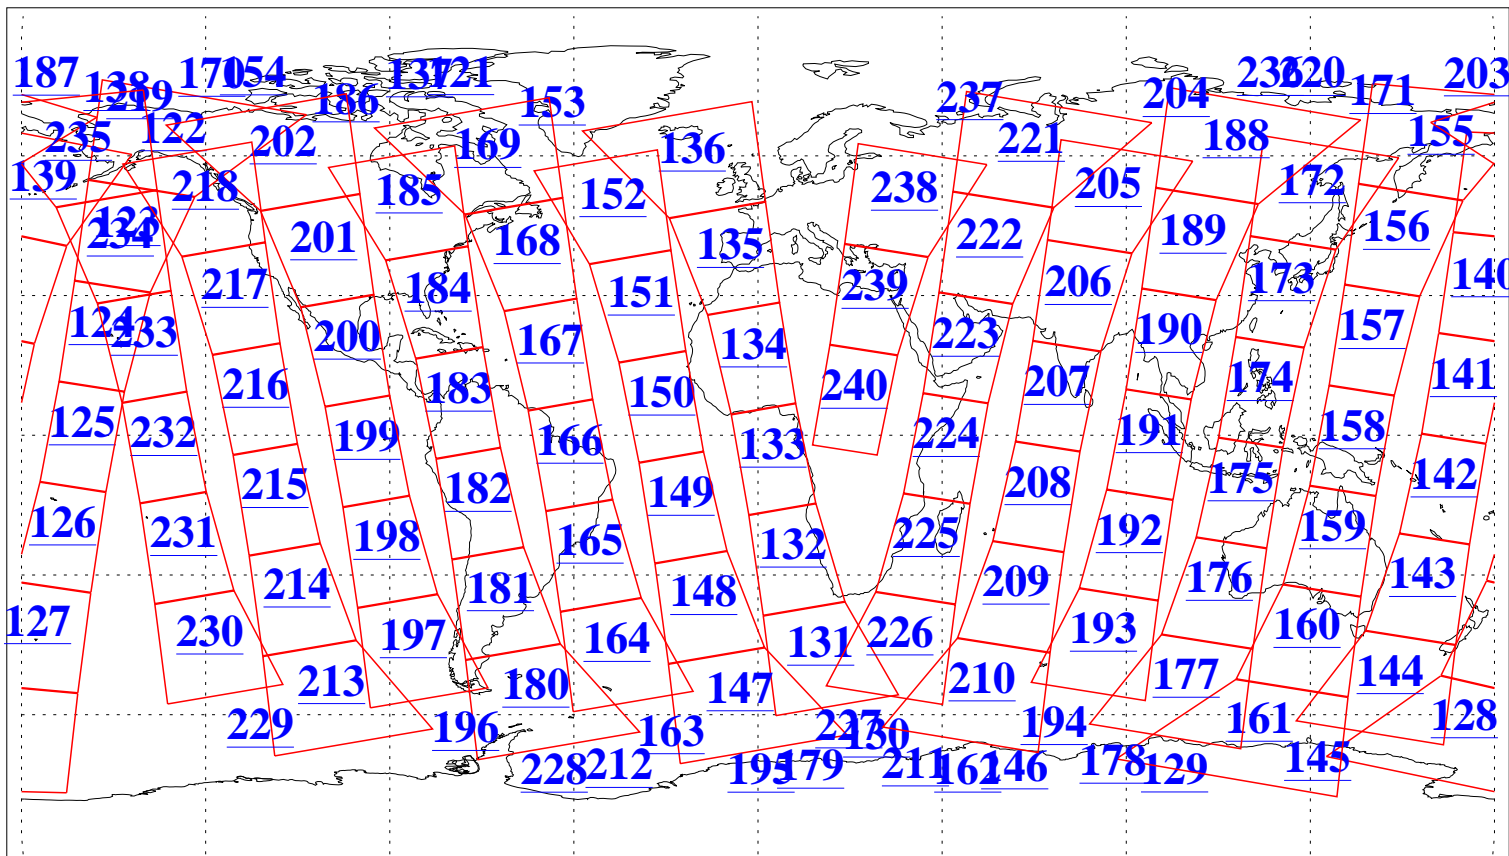

L1B Availability  
AMSU Granules: 240  
HSB Granules: 0  
AIRS Granules: 240

30 Mar 2005  
DoY 89  
Aqua Day 1061  
Granules: 1 to 120

Granules: 121 to 240

Legend: AMSU Available, HSB Available, AIRS Available

L1B Availability  
AMSU Granules: 240  
HSB Granules: 0  
AIRS Granules: 240

30 Mar 2005  
DoY 89  
Aqua Day 1061  
Ascending Granules

Descending Granules

Legend: AMSU Available, HSB Available, AIRS Available

L1B Availability  
 AMSU Granules: 240  
 HSB Granules: 0  
 AIRS Granules: 240

30 Mar 2005  
 DoY 89  
 Aqua Day 1061

Northern Hemisphere Granules

Southern Hemisphere Granules

Legend: AMSU Available, HSB Available, AIRS Available