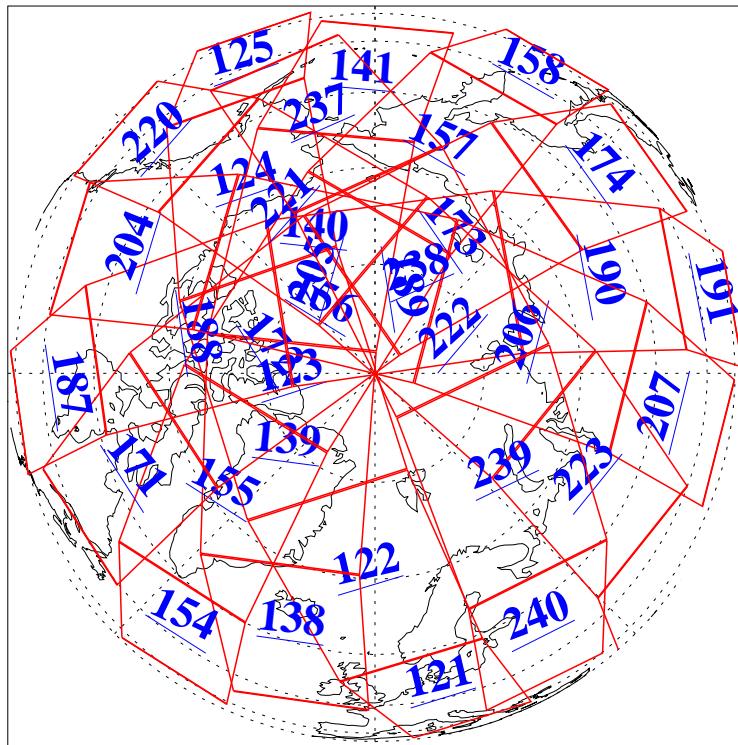

L1B Availability  
AMSU Granules: 240  
HSB Granules: 0  
AIRS Granules: 240

28 Mar 2005  
DoY 87  
Aqua Day 1059  
Granules: 1 to 120

Granules: 121 to 240

Legend: AMSU Available, HSB Available, AIRS Available

L1B Availability  
AMSU Granules: 240  
HSB Granules: 0  
AIRS Granules: 240

28 Mar 2005  
DoY 87  
Aqua Day 1059

Ascending Granules

Descending Granules

Legend: AMSU Available, HSB Available, AIRS Available

L1B Availability  
 AMSU Granules: 240  
 HSB Granules: 0  
 AIRS Granules: 240

28 Mar 2005  
 DoY 87  
 Aqua Day 1059

Northern Hemisphere Granules

Southern Hemisphere Granules

Legend: AMSU Available, HSB Available, AIRS Available