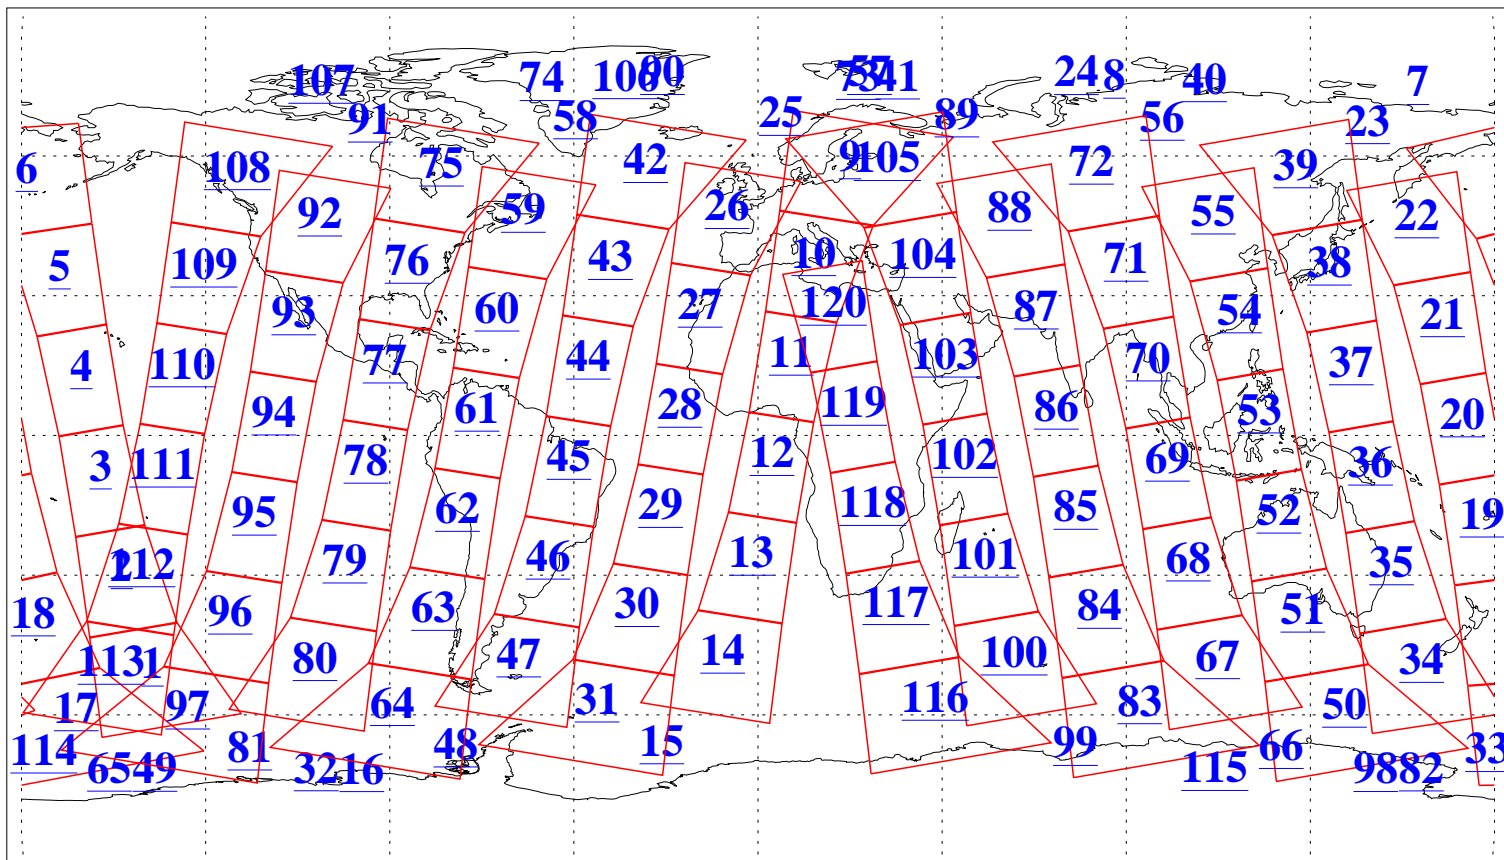

L1B Availability  
AMSU Granules: 240  
HSB Granules: 0  
AIRS Granules: 240

28 Mar 2005  
DoY 87  
Aqua Day 1059  
Granules: 1 to 120

Granules: 121 to 240

Legend: AMSU Available, HSB Available, AIRS Available

L1B Availability  
AMSU Granules: 240  
HSB Granules: 0  
AIRS Granules: 240

28 Mar 2005  
DoY 87  
Aqua Day 1059

Ascending Granules

Descending Granules

Legend: AMSU Available, HSB Available, AIRS Available

L1B Availability  
 AMSU Granules: 240  
 HSB Granules: 0  
 AIRS Granules: 240

28 Mar 2005  
 DoY 87  
 Aqua Day 1059

Northern Hemisphere Granules

Southern Hemisphere Granules

Legend: AMSU Available, HSB Available, AIRS Available