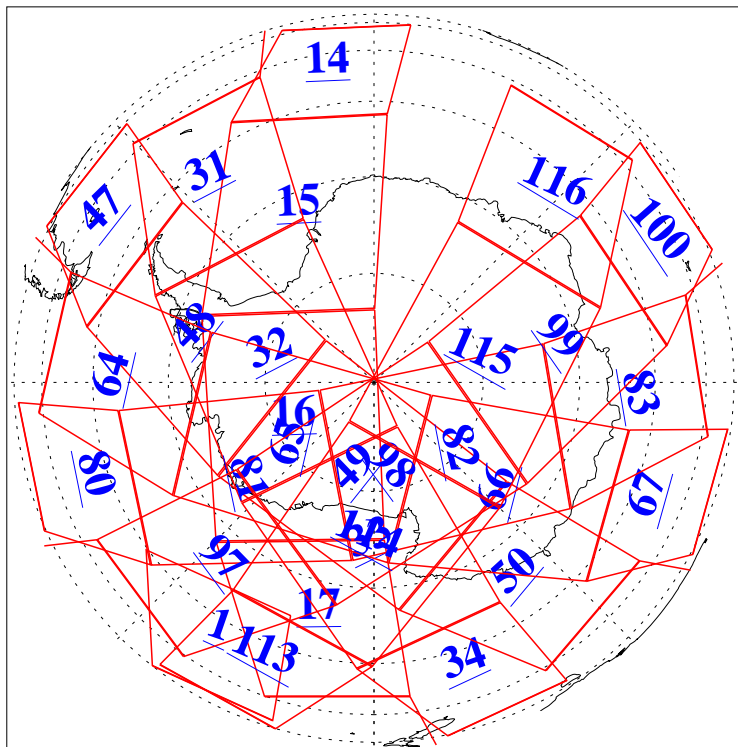

L1B Availability  
AMSU Granules: 240  
HSB Granules: 0  
AIRS Granules: 240

28 Mar 2005  
DoY 87  
Aqua Day 1059  
Granules: 1 to 120

Granules: 121 to 240

Legend: AMSU Available, HSB Available, AIRS Available

L1B Availability  
AMSU Granules: 240  
HSB Granules: 0  
AIRS Granules: 240

28 Mar 2005  
DoY 87  
Aqua Day 1059

Ascending Granules

Descending Granules

Legend: AMSU Available, HSB Available, AIRS Available

L1B Availability  
 AMSU Granules: 240  
 HSB Granules: 0  
 AIRS Granules: 240

28 Mar 2005  
 DoY 87  
 Aqua Day 1059

Northern Hemisphere Granules

Southern Hemisphere Granules

Legend: AMSU Available, HSB Available, AIRS Available