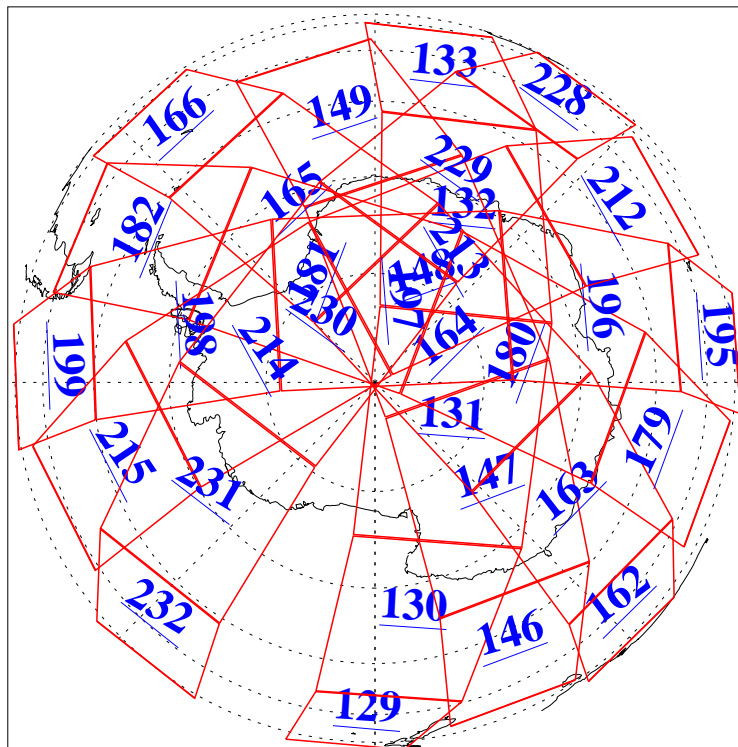

L1B Availability  
AMSU Granules: 240  
HSB Granules: 0  
AIRS Granules: 240

28 Mar 2005  
DoY 87  
Aqua Day 1059  
Granules: 1 to 120

Granules: 121 to 240

Legend: AMSU Available, HSB Available, AIRS Available

L1B Availability  
AMSU Granules: 240  
HSB Granules: 0  
AIRS Granules: 240

28 Mar 2005  
DoY 87  
Aqua Day 1059

Ascending Granules

Descending Granules

Legend: AMSU Available, HSB Available, AIRS Available

L1B Availability  
 AMSU Granules: 240  
 HSB Granules: 0  
 AIRS Granules: 240

28 Mar 2005  
 DoY 87  
 Aqua Day 1059

Northern Hemisphere Granules

Southern Hemisphere Granules

Legend: AMSU Available, HSB Available, AIRS Available