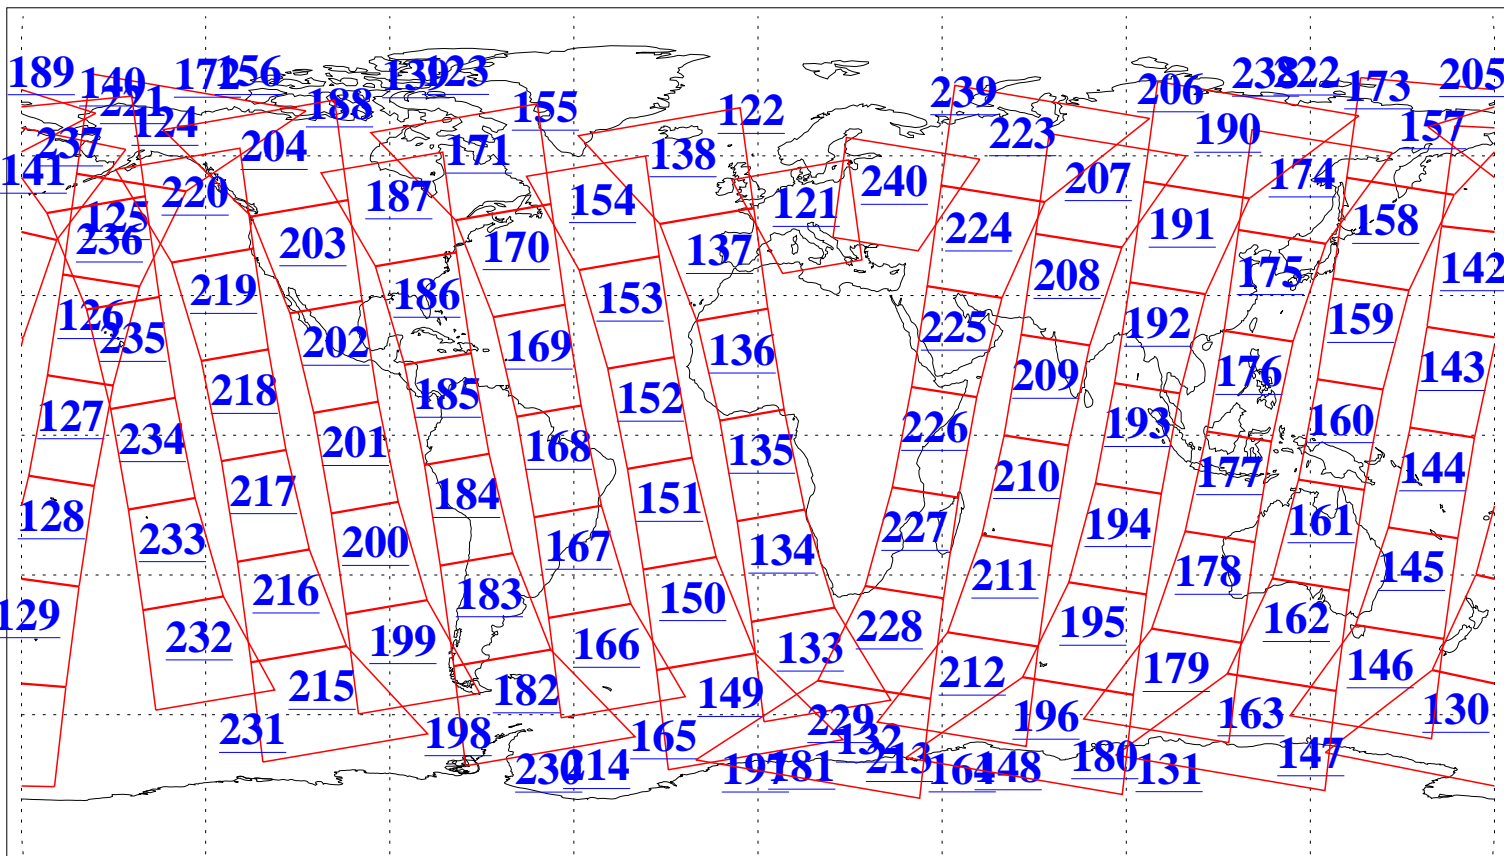

L1B Availability  
AMSU Granules: 240  
HSB Granules: 0  
AIRS Granules: 240

28 Mar 2005  
DoY 87  
Aqua Day 1059  
Granules: 1 to 120

Granules: 121 to 240

Legend: AMSU Available, HSB Available, AIRS Available

L1B Availability  
AMSU Granules: 240  
HSB Granules: 0  
AIRS Granules: 240

28 Mar 2005  
DoY 87  
Aqua Day 1059

Ascending Granules

Descending Granules

Legend: AMSU Available, HSB Available, AIRS Available

L1B Availability  
 AMSU Granules: 240  
 HSB Granules: 0  
 AIRS Granules: 240

28 Mar 2005  
 DoY 87  
 Aqua Day 1059

Northern Hemisphere Granules

Southern Hemisphere Granules

Legend: AMSU Available, HSB Available, AIRS Available