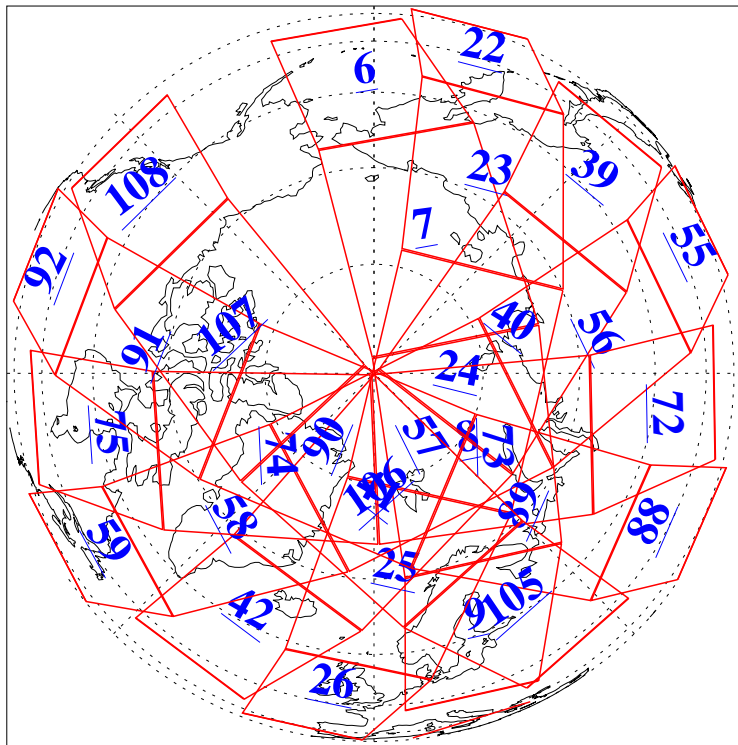

L1B Availability  
AMSU Granules: 240  
HSB Granules: 0  
AIRS Granules: 240

28 Mar 2005  
DoY 87  
Aqua Day 1059  
Granules: 1 to 120

Granules: 121 to 240

Legend: AMSU Available, HSB Available, AIRS Available

L1B Availability  
AMSU Granules: 240  
HSB Granules: 0  
AIRS Granules: 240

28 Mar 2005  
DoY 87  
Aqua Day 1059

Ascending Granules

Descending Granules

Legend: AMSU Available, HSB Available, AIRS Available

L1B Availability  
 AMSU Granules: 240  
 HSB Granules: 0  
 AIRS Granules: 240

28 Mar 2005  
 DoY 87  
 Aqua Day 1059

Northern Hemisphere Granules

Southern Hemisphere Granules

Legend: AMSU Available, HSB Available, AIRS Available