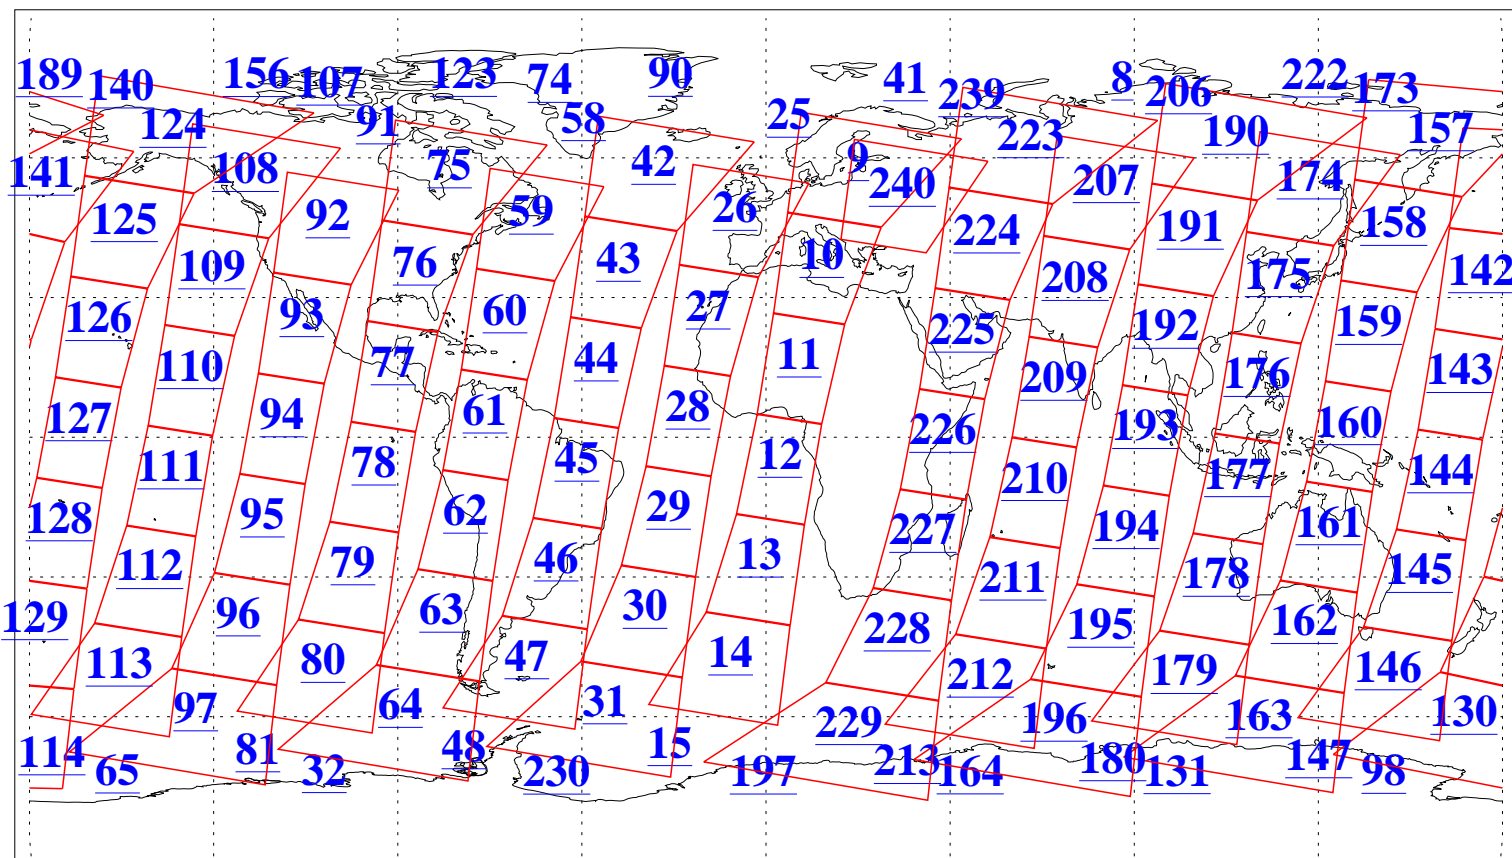

L1B Availability  
AMSU Granules: 240  
HSB Granules: 0  
AIRS Granules: 240

28 Mar 2005  
DoY 87  
Aqua Day 1059  
Granules: 1 to 120

Granules: 121 to 240

Legend: AMSU Available, HSB Available, AIRS Available

L1B Availability  
AMSU Granules: 240  
HSB Granules: 0  
AIRS Granules: 240

28 Mar 2005  
DoY 87  
Aqua Day 1059

Ascending Granules

Descending Granules

Legend: AMSU Available, HSB Available, AIRS Available

L1B Availability  
 AMSU Granules: 240  
 HSB Granules: 0  
 AIRS Granules: 240

28 Mar 2005  
 DoY 87  
 Aqua Day 1059

Northern Hemisphere Granules

Southern Hemisphere Granules

Legend: AMSU Available, HSB Available, AIRS Available