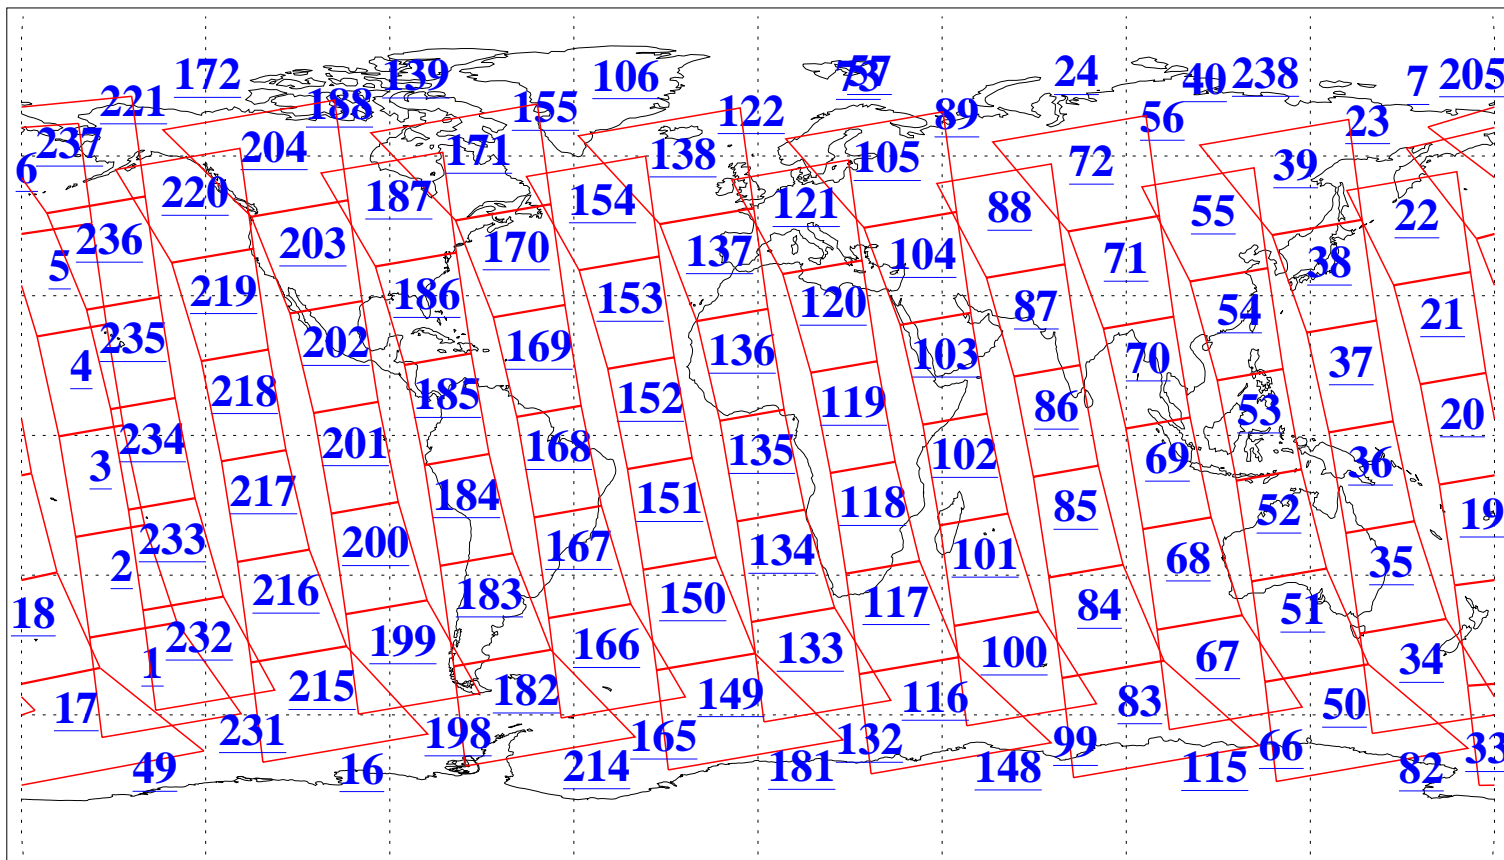

L1B Availability  
AMSU Granules: 240  
HSB Granules: 0  
AIRS Granules: 240

28 Mar 2005  
DoY 87  
Aqua Day 1059  
Granules: 1 to 120

Granules: 121 to 240

Legend: AMSU Available, HSB Available, AIRS Available

L1B Availability  
AMSU Granules: 240  
HSB Granules: 0  
AIRS Granules: 240

28 Mar 2005  
DoY 87  
Aqua Day 1059

Ascending Granules

Descending Granules

Legend: AMSU Available, HSB Available, AIRS Available

L1B Availability  
 AMSU Granules: 240  
 HSB Granules: 0  
 AIRS Granules: 240

28 Mar 2005  
 DoY 87  
 Aqua Day 1059

Northern Hemisphere Granules

Southern Hemisphere Granules

Legend: AMSU Available, HSB Available, AIRS Available