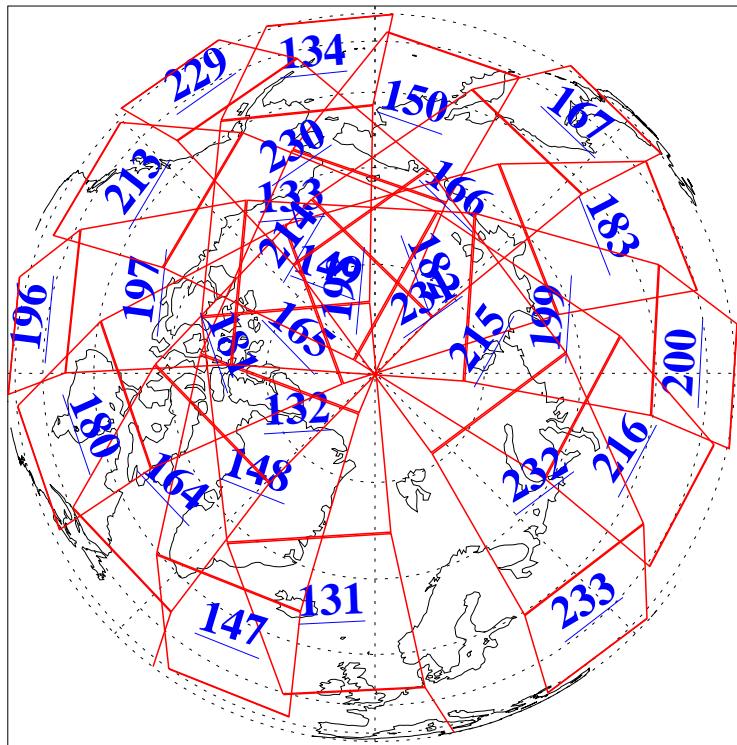

L1B Availability
AMSU Granules: 240
HSB Granules: 0
AIRS Granules: 240

27 Mar 2005
DoY 86
Aqua Day 1058
Granules: 1 to 120

Granules: 121 to 240

Legend: AMSU Available, HSB Available, AIRS Available

L1B Availability
AMSU Granules: 240
HSB Granules: 0
AIRS Granules: 240

27 Mar 2005
DoY 86
Aqua Day 1058
Ascending Granules

Descending Granules

Legend: AMSU Available, HSB Available, AIRS Available

L1B Availability
AMSU Granules: 240
HSB Granules: 0
AIRS Granules: 240

27 Mar 2005
DoY 86
Aqua Day 1058

Northern Hemisphere Granules

Southern Hemisphere Granules

Legend: AMSU Available, HSB Available, AIRS Available