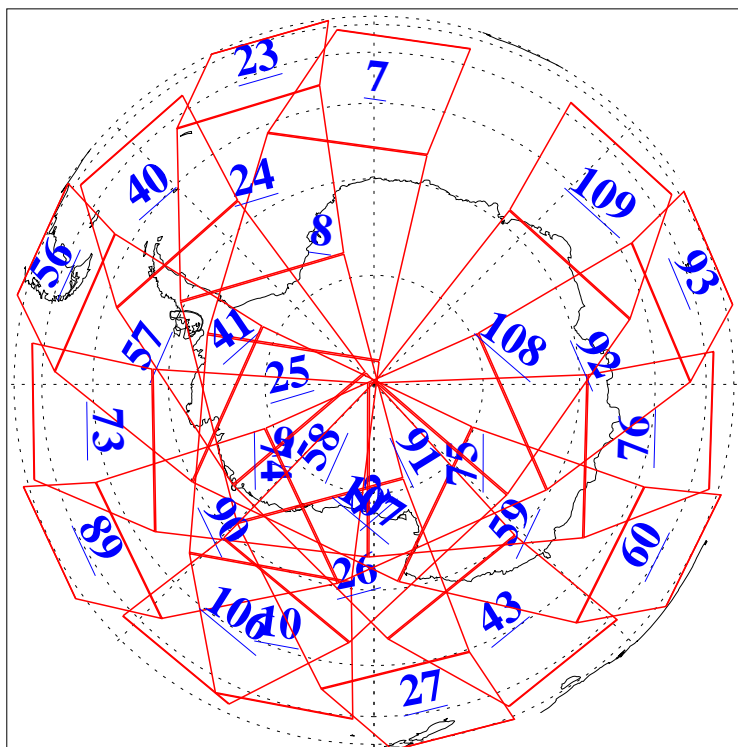

L1B Availability
AMSU Granules: 240
HSB Granules: 0
AIRS Granules: 240

27 Mar 2005
DoY 86
Aqua Day 1058
Granules: 1 to 120

Granules: 121 to 240

Legend: AMSU Available, HSB Available, AIRS Available

L1B Availability
AMSU Granules: 240
HSB Granules: 0
AIRS Granules: 240

27 Mar 2005
DoY 86
Aqua Day 1058
Ascending Granules

Descending Granules

Legend: AMSU Available, HSB Available, AIRS Available

L1B Availability
AMSU Granules: 240
HSB Granules: 0
AIRS Granules: 240

27 Mar 2005
DoY 86
Aqua Day 1058

Northern Hemisphere Granules

Southern Hemisphere Granules

Legend: AMSU Available, HSB Available, AIRS Available