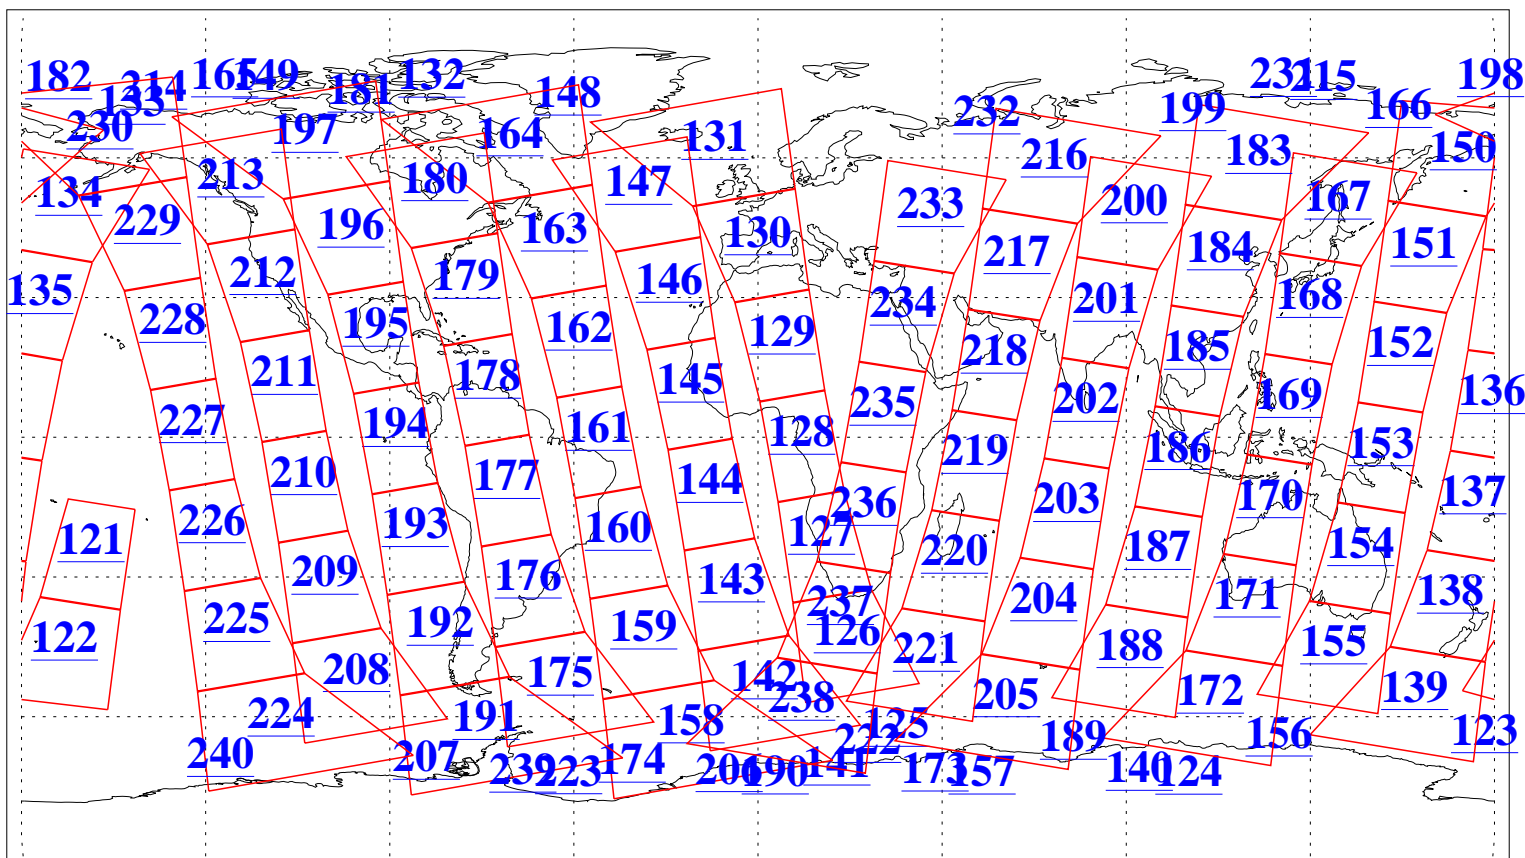

L1B Availability
AMSU Granules: 240
HSB Granules: 0
AIRS Granules: 240

27 Mar 2005
DoY 86
Aqua Day 1058
Granules: 1 to 120

Granules: 121 to 240

Legend: AMSU Available, HSB Available, AIRS Available

L1B Availability
AMSU Granules: 240
HSB Granules: 0
AIRS Granules: 240

27 Mar 2005
DoY 86
Aqua Day 1058
Ascending Granules

Descending Granules

Legend: AMSU Available, HSB Available, AIRS Available

L1B Availability
AMSU Granules: 240
HSB Granules: 0
AIRS Granules: 240

27 Mar 2005
DoY 86
Aqua Day 1058

Northern Hemisphere Granules

Southern Hemisphere Granules

Legend: AMSU Available, HSB Available, AIRS Available