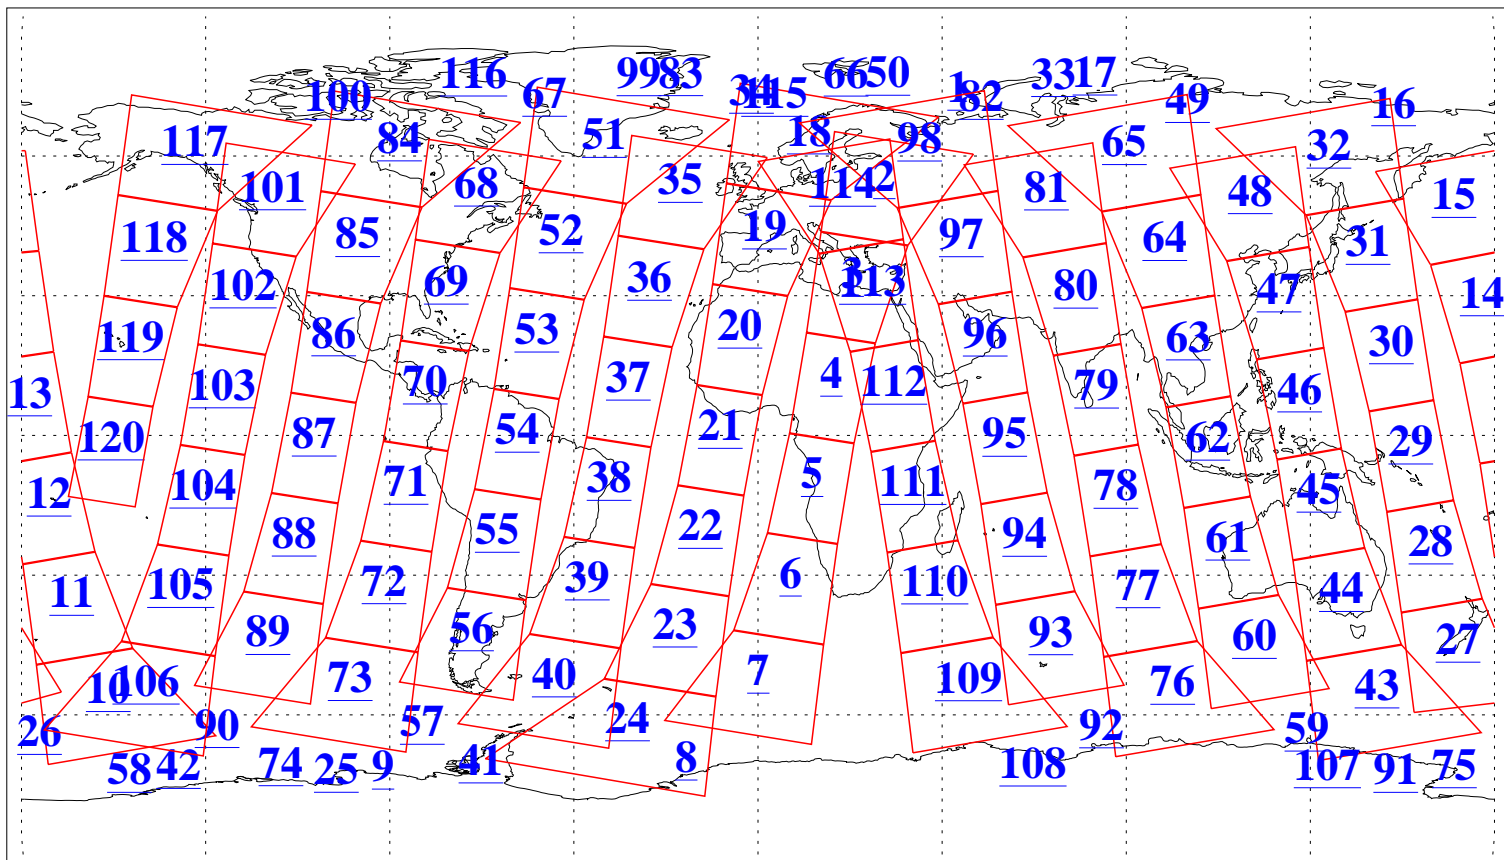

L1B Availability
AMSU Granules: 240
HSB Granules: 0
AIRS Granules: 240

27 Mar 2005
DoY 86
Aqua Day 1058
Granules: 1 to 120

Granules: 121 to 240

Legend: AMSU Available, HSB Available, AIRS Available

L1B Availability
AMSU Granules: 240
HSB Granules: 0
AIRS Granules: 240

27 Mar 2005
DoY 86
Aqua Day 1058
Ascending Granules

Descending Granules

Legend: AMSU Available, HSB Available, AIRS Available

L1B Availability
AMSU Granules: 240
HSB Granules: 0
AIRS Granules: 240

27 Mar 2005
DoY 86
Aqua Day 1058

Northern Hemisphere Granules

Southern Hemisphere Granules

Legend: AMSU Available, HSB Available, AIRS Available