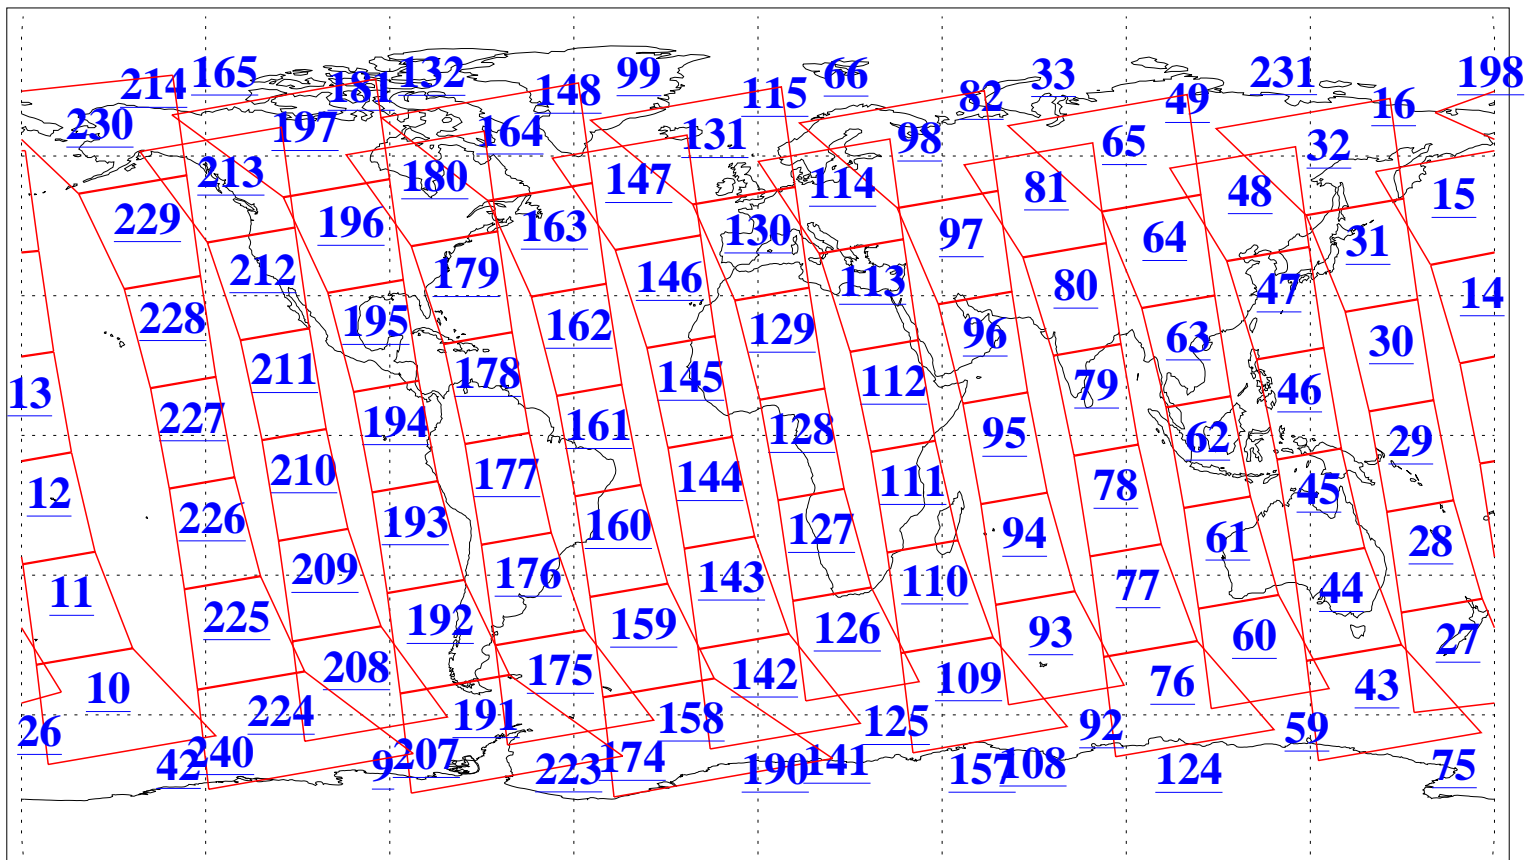

L1B Availability
AMSU Granules: 240
HSB Granules: 0
AIRS Granules: 240

27 Mar 2005
DoY 86
Aqua Day 1058
Granules: 1 to 120

Granules: 121 to 240

Legend: AMSU Available, HSB Available, AIRS Available

L1B Availability
AMSU Granules: 240
HSB Granules: 0
AIRS Granules: 240

27 Mar 2005
DoY 86
Aqua Day 1058
Ascending Granules

Descending Granules

Legend: AMSU Available, HSB Available, AIRS Available

L1B Availability
AMSU Granules: 240
HSB Granules: 0
AIRS Granules: 240

27 Mar 2005
DoY 86
Aqua Day 1058

Northern Hemisphere Granules

Southern Hemisphere Granules

Legend: AMSU Available, HSB Available, AIRS Available