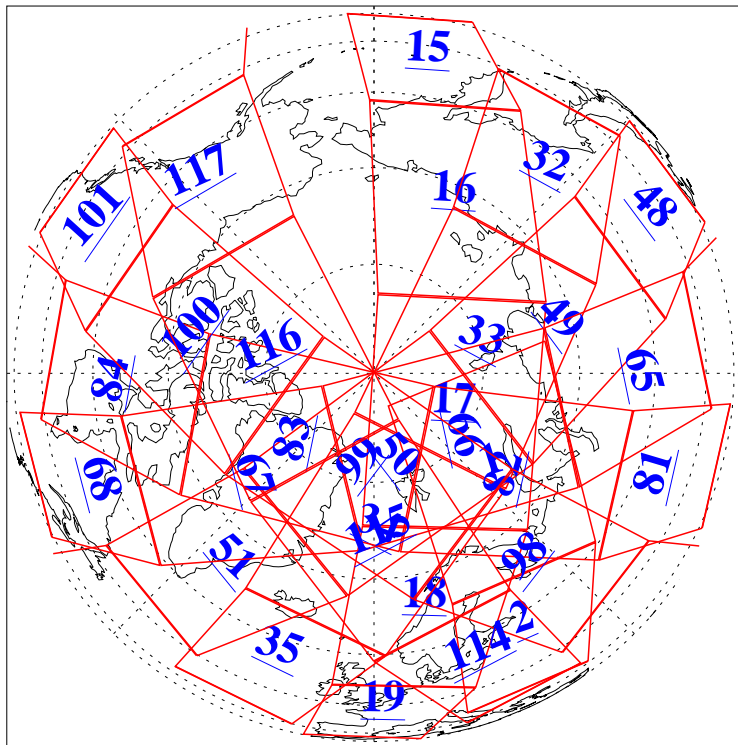

L1B Availability
AMSU Granules: 240
HSB Granules: 0
AIRS Granules: 240

27 Mar 2005
DoY 86
Aqua Day 1058
Granules: 1 to 120

Granules: 121 to 240

Legend: AMSU Available, HSB Available, AIRS Available

L1B Availability
AMSU Granules: 240
HSB Granules: 0
AIRS Granules: 240

27 Mar 2005
DoY 86
Aqua Day 1058
Ascending Granules

Descending Granules

Legend: AMSU Available, HSB Available, AIRS Available

L1B Availability
AMSU Granules: 240
HSB Granules: 0
AIRS Granules: 240

27 Mar 2005
DoY 86
Aqua Day 1058

Northern Hemisphere Granules

Southern Hemisphere Granules

Legend: AMSU Available, HSB Available, AIRS Available