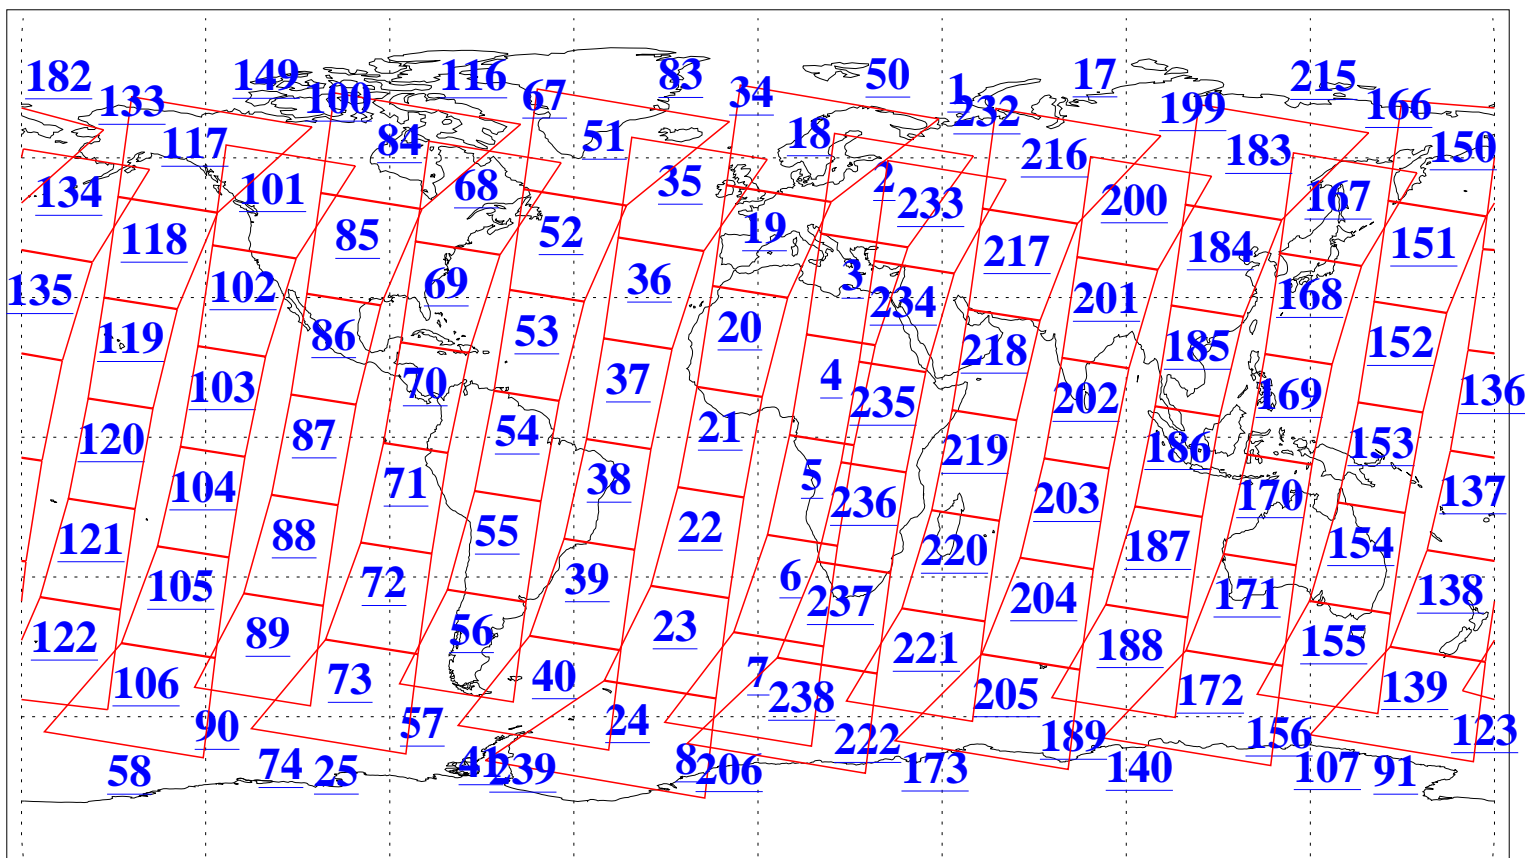

L1B Availability
AMSU Granules: 240
HSB Granules: 0
AIRS Granules: 240

27 Mar 2005
DoY 86
Aqua Day 1058
Granules: 1 to 120

Granules: 121 to 240

Legend: AMSU Available, HSB Available, AIRS Available

L1B Availability
AMSU Granules: 240
HSB Granules: 0
AIRS Granules: 240

27 Mar 2005
DoY 86
Aqua Day 1058
Ascending Granules

Descending Granules

Legend: AMSU Available, HSB Available, AIRS Available

L1B Availability
AMSU Granules: 240
HSB Granules: 0
AIRS Granules: 240

27 Mar 2005
DoY 86
Aqua Day 1058

Northern Hemisphere Granules

Southern Hemisphere Granules

Legend: AMSU Available, HSB Available, AIRS Available