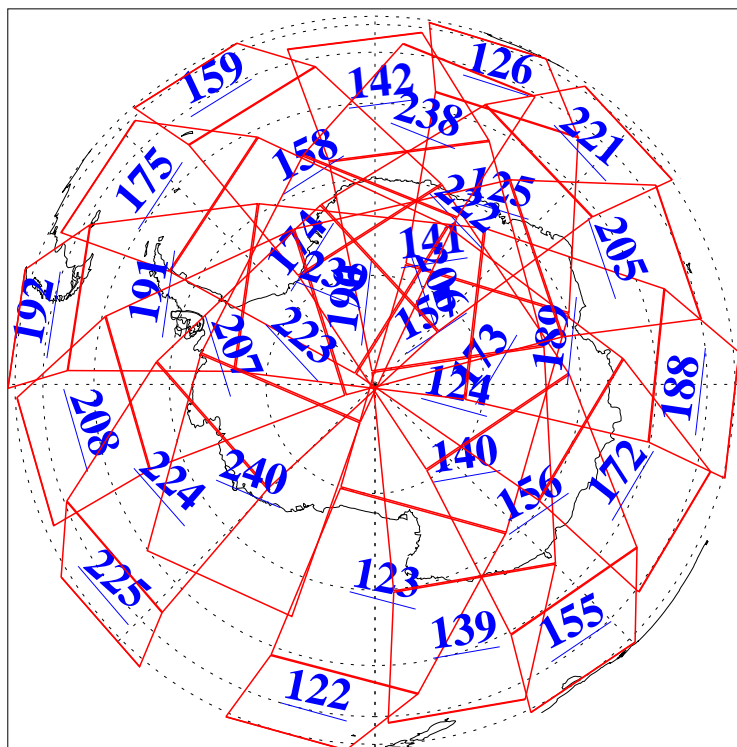

L1B Availability
AMSU Granules: 240
HSB Granules: 0
AIRS Granules: 240

27 Mar 2005
DoY 86
Aqua Day 1058
Granules: 1 to 120

Granules: 121 to 240

Legend: AMSU Available, HSB Available, AIRS Available

L1B Availability
AMSU Granules: 240
HSB Granules: 0
AIRS Granules: 240

27 Mar 2005
DoY 86
Aqua Day 1058
Ascending Granules

Descending Granules

Legend: AMSU Available, HSB Available, AIRS Available

L1B Availability
AMSU Granules: 240
HSB Granules: 0
AIRS Granules: 240

27 Mar 2005
DoY 86
Aqua Day 1058

Northern Hemisphere Granules

Southern Hemisphere Granules

Legend: AMSU Available, HSB Available, AIRS Available