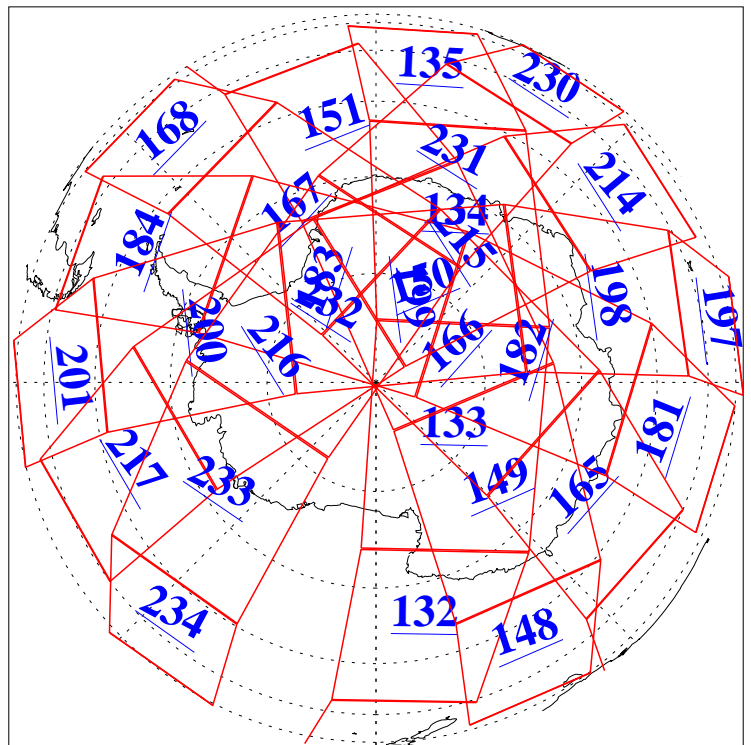

Legend: AMSU Available, HSB Available, AIRS Available