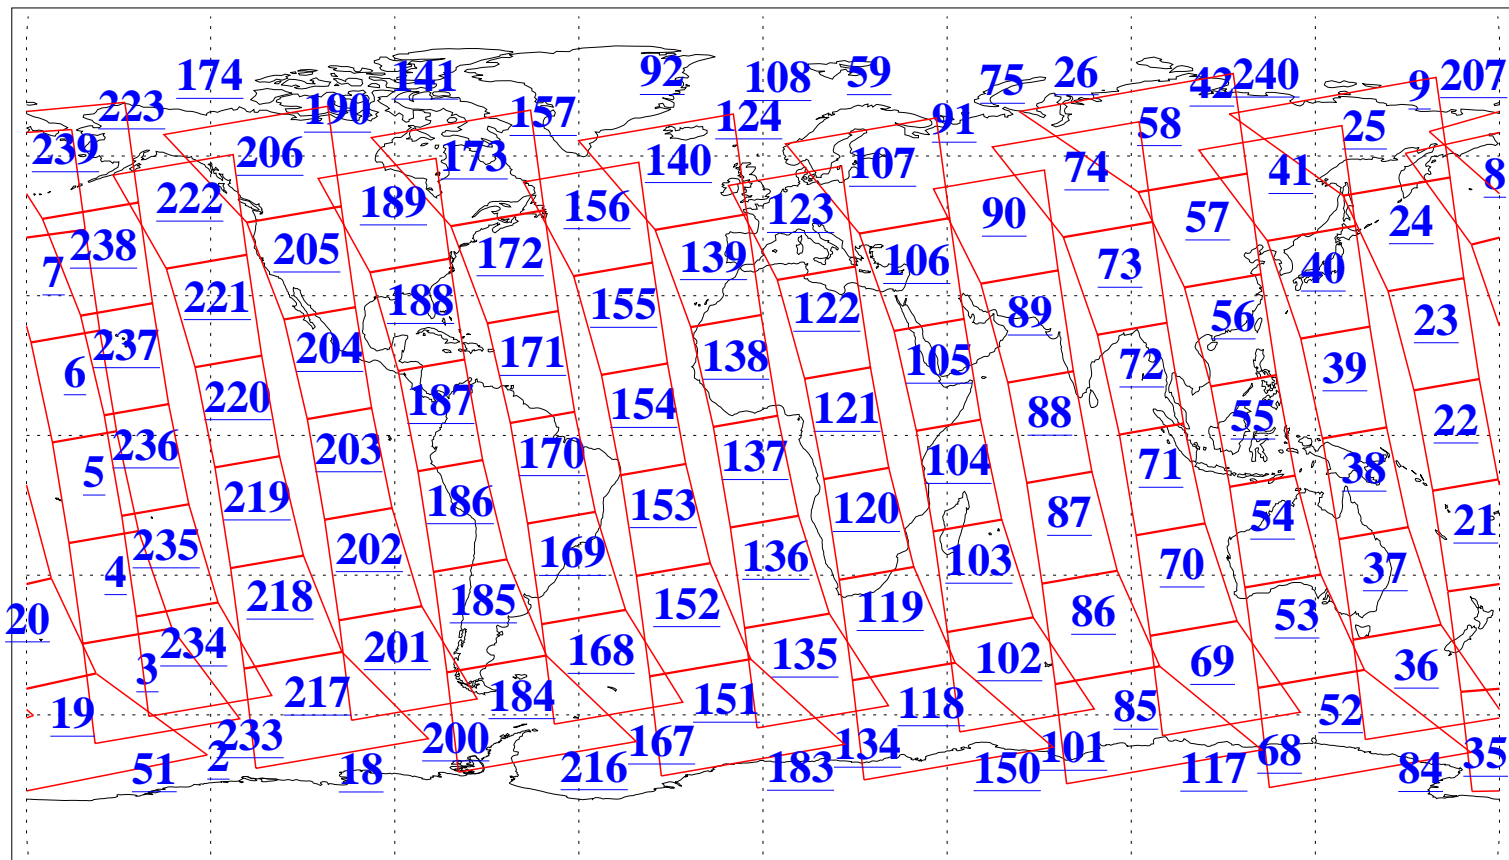

L1B Availability  
AMSU Granules: 240  
HSB Granules: 0  
AIRS Granules: 240

26 Mar 2005  
DoY 85  
Aqua Day 1057  
Granules: 1 to 120

Granules: 121 to 240

Legend: AMSU Available, HSB Available, AIRS Available

L1B Availability  
AMSU Granules: 240  
HSB Granules: 0  
AIRS Granules: 240

26 Mar 2005  
DoY 85  
Aqua Day 1057  
Ascending Granules

Descending Granules

Legend: AMSU Available, HSB Available, AIRS Available