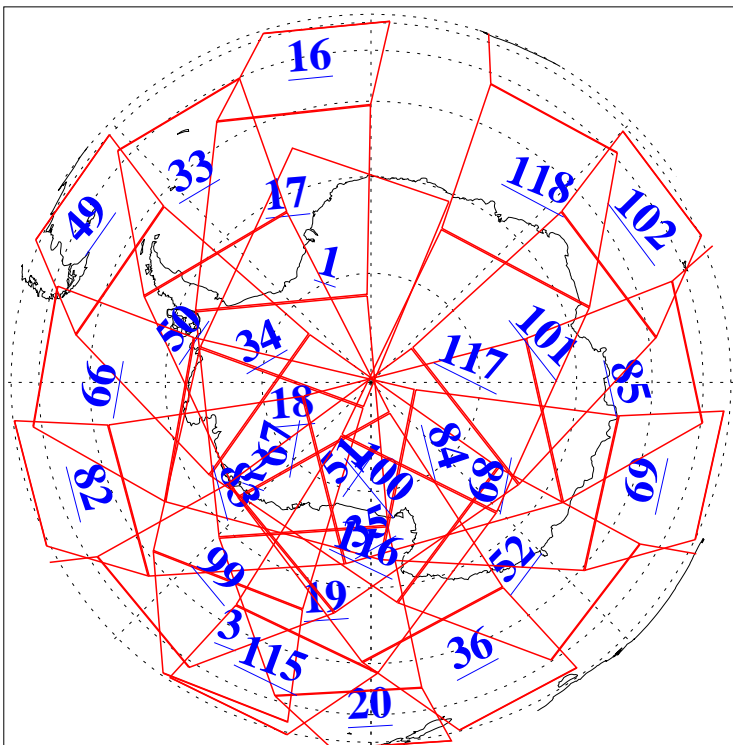

Legend: AMSU Available, HSB Available, AIRS Available