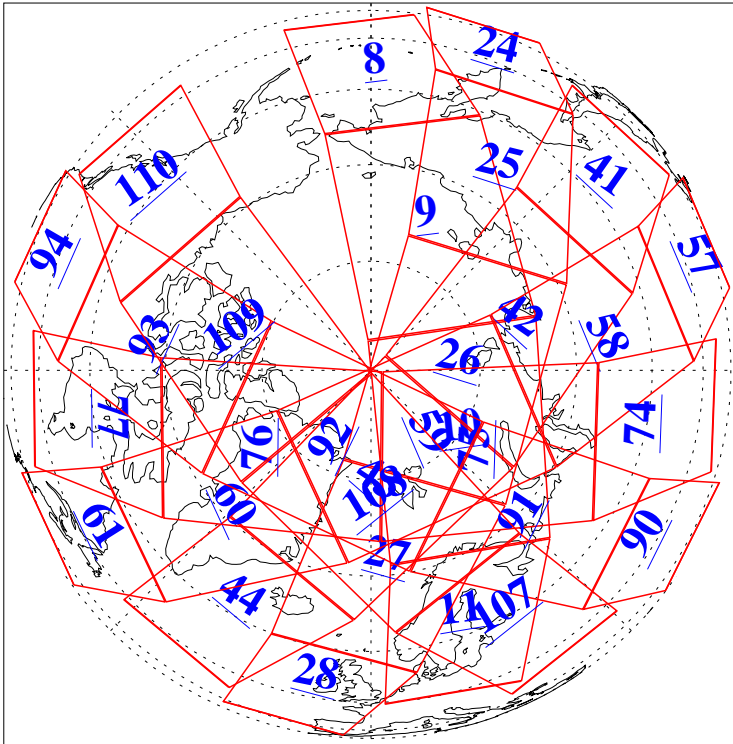

L1B Availability  
AMSU Granules: 240  
HSB Granules: 0  
AIRS Granules: 240

26 Mar 2005  
DoY 85  
Aqua Day 1057  
Granules: 1 to 120

Granules: 121 to 240

Legend: AMSU Available, HSB Available, AIRS Available

L1B Availability  
AMSU Granules: 240  
HSB Granules: 0  
AIRS Granules: 240

26 Mar 2005  
DoY 85  
Aqua Day 1057  
Ascending Granules

Descending Granules

Legend: AMSU Available, HSB Available, AIRS Available

### Northern Hemisphere Granules