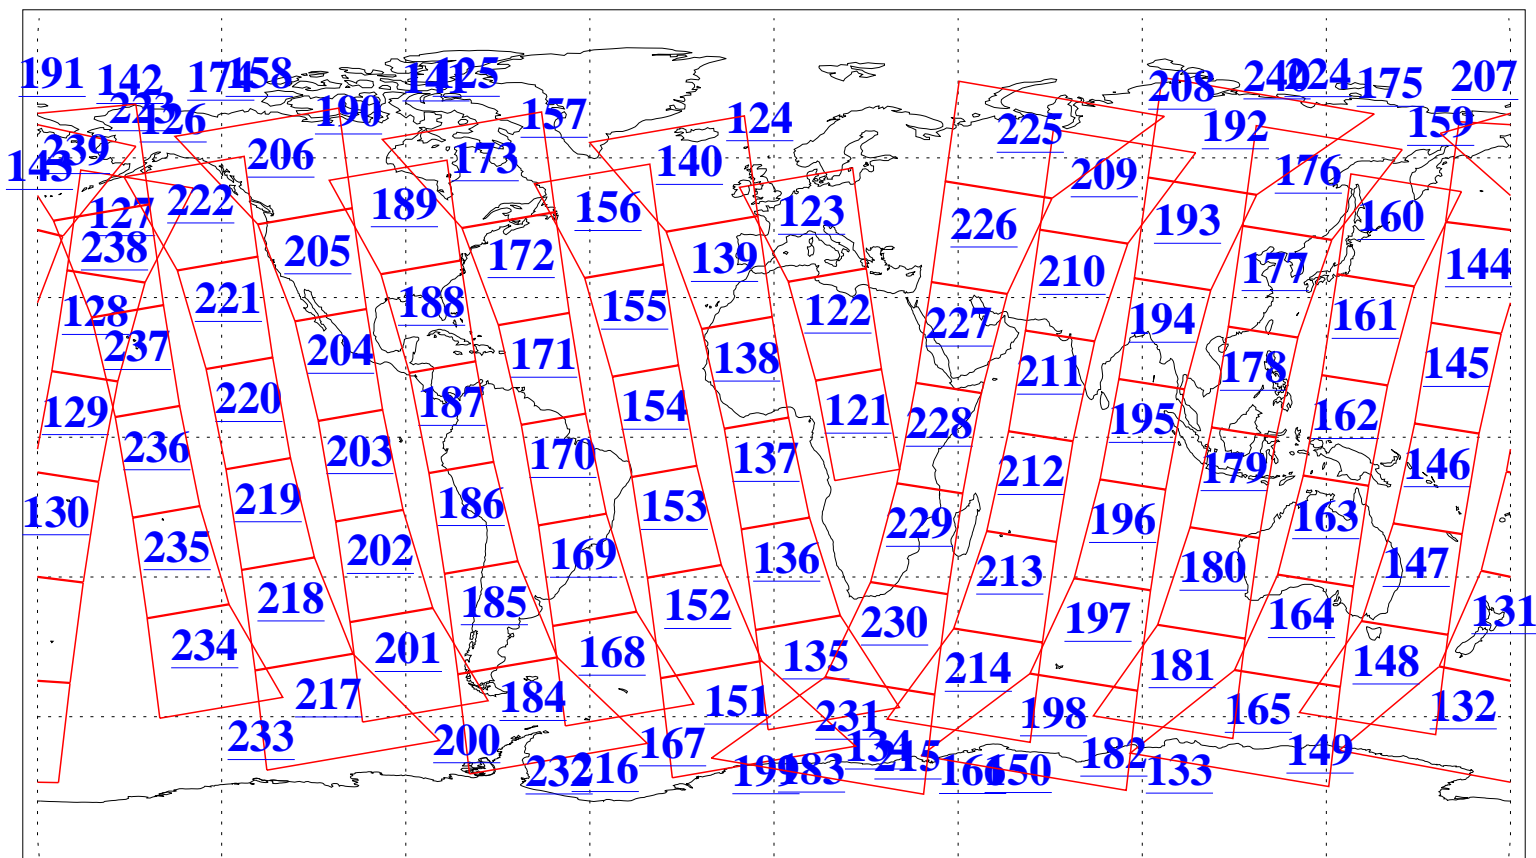

L1B Availability  
AMSU Granules: 240  
HSB Granules: 0  
AIRS Granules: 240

26 Mar 2005  
DoY 85  
Aqua Day 1057  
Granules: 1 to 120

Granules: 121 to 240

Legend: AMSU Available, HSB Available, AIRS Available

L1B Availability  
AMSU Granules: 240  
HSB Granules: 0  
AIRS Granules: 240

26 Mar 2005  
DoY 85  
Aqua Day 1057  
Ascending Granules

Descending Granules

Legend: AMSU Available, HSB Available, AIRS Available