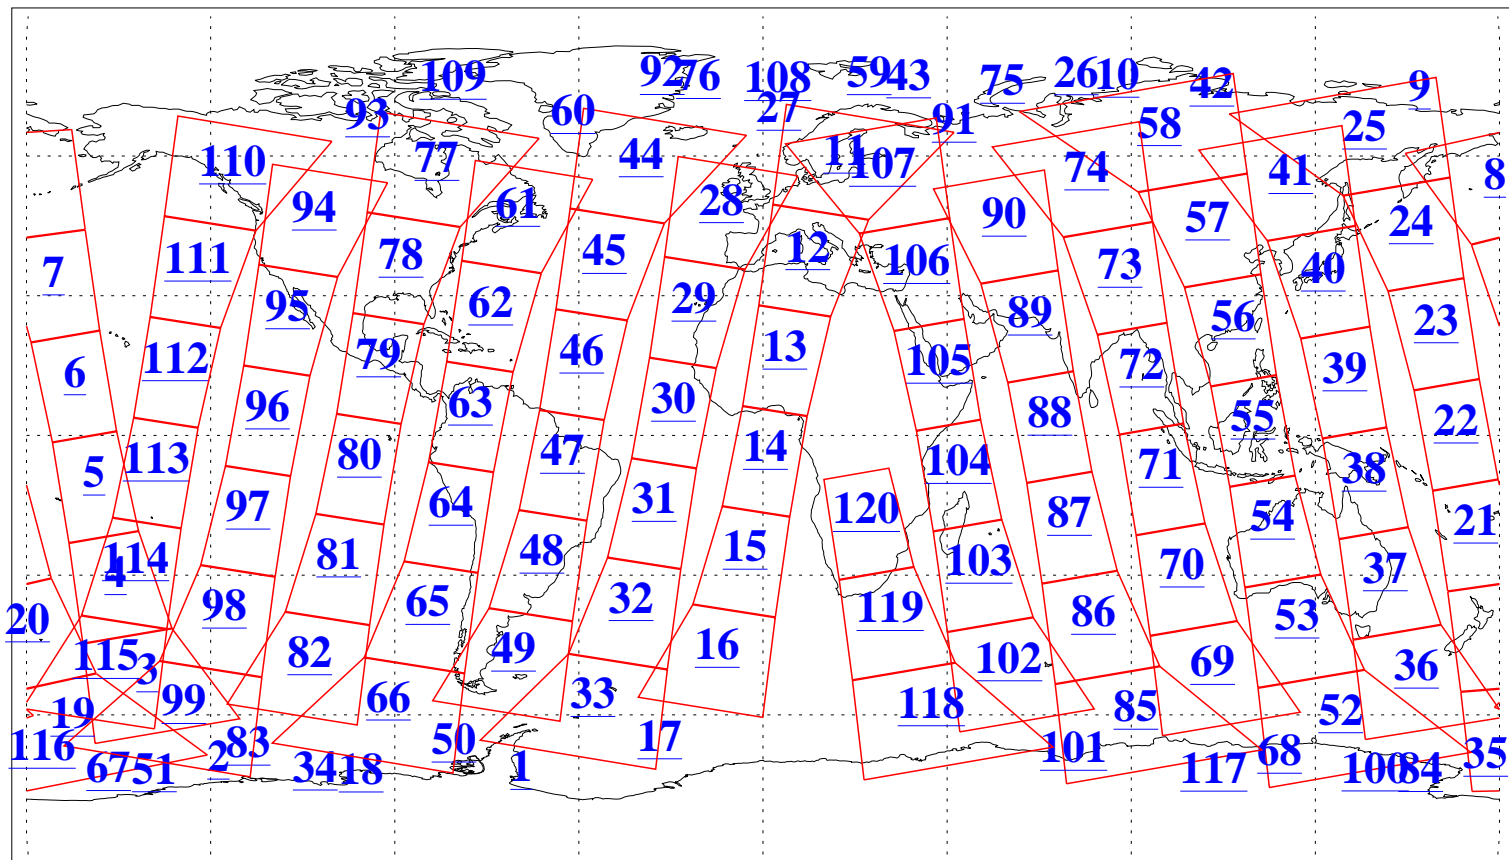

L1B Availability  
AMSU Granules: 240  
HSB Granules: 0  
AIRS Granules: 240

26 Mar 2005  
DoY 85  
Aqua Day 1057  
Granules: 1 to 120

Granules: 121 to 240

Legend: AMSU Available, HSB Available, AIRS Available

L1B Availability  
AMSU Granules: 240  
HSB Granules: 0  
AIRS Granules: 240

26 Mar 2005  
DoY 85  
Aqua Day 1057  
Ascending Granules

Descending Granules

Legend: AMSU Available, HSB Available, AIRS Available