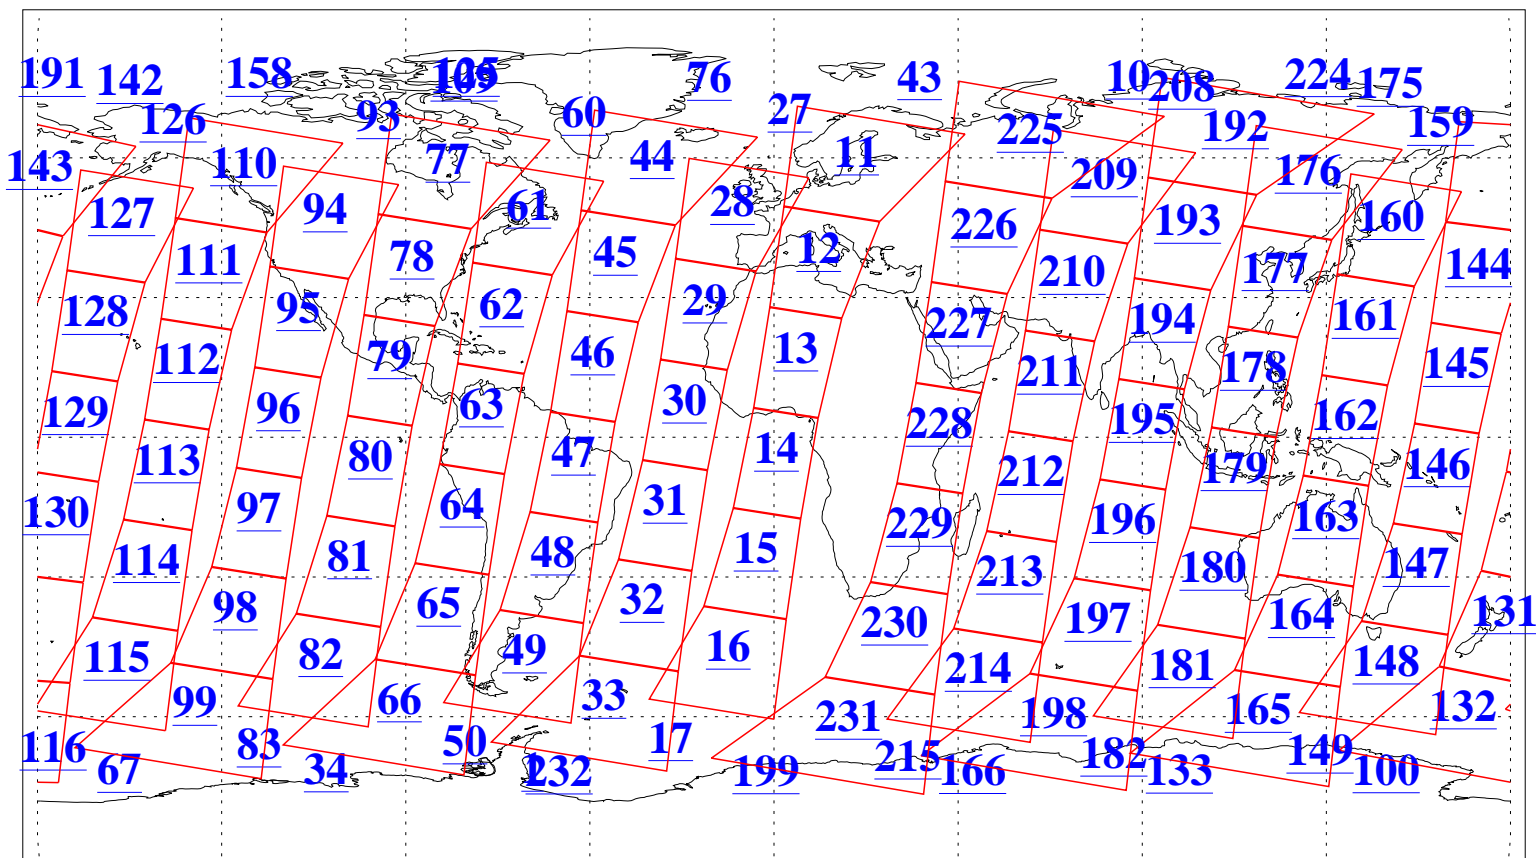

L1B Availability  
AMSU Granules: 240  
HSB Granules: 0  
AIRS Granules: 240

26 Mar 2005  
DoY 85  
Aqua Day 1057  
Granules: 1 to 120

Granules: 121 to 240

Legend: AMSU Available, HSB Available, AIRS Available

L1B Availability  
AMSU Granules: 240  
HSB Granules: 0  
AIRS Granules: 240

26 Mar 2005  
DoY 85  
Aqua Day 1057  
Ascending Granules

Descending Granules

Legend: AMSU Available, HSB Available, AIRS Available