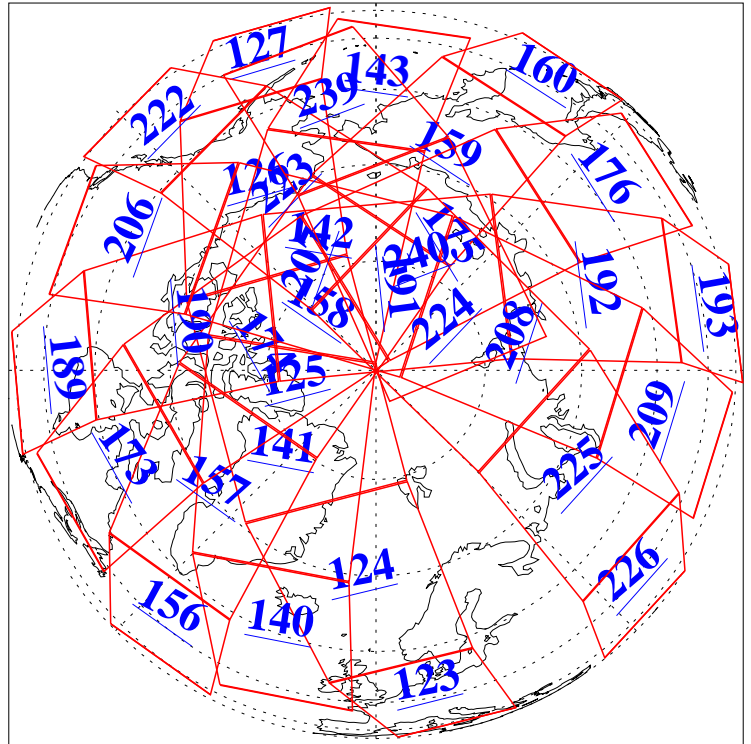

L1B Availability  
AMSU Granules: 240  
HSB Granules: 0  
AIRS Granules: 240

26 Mar 2005  
DoY 85  
Aqua Day 1057  
Granules: 1 to 120

Granules: 121 to 240

Legend: AMSU Available, HSB Available, AIRS Available

L1B Availability  
AMSU Granules: 240  
HSB Granules: 0  
AIRS Granules: 240

26 Mar 2005  
DoY 85  
Aqua Day 1057  
Ascending Granules

Descending Granules

Legend: AMSU Available, HSB Available, AIRS Available

### Northern Hemisphere Granules