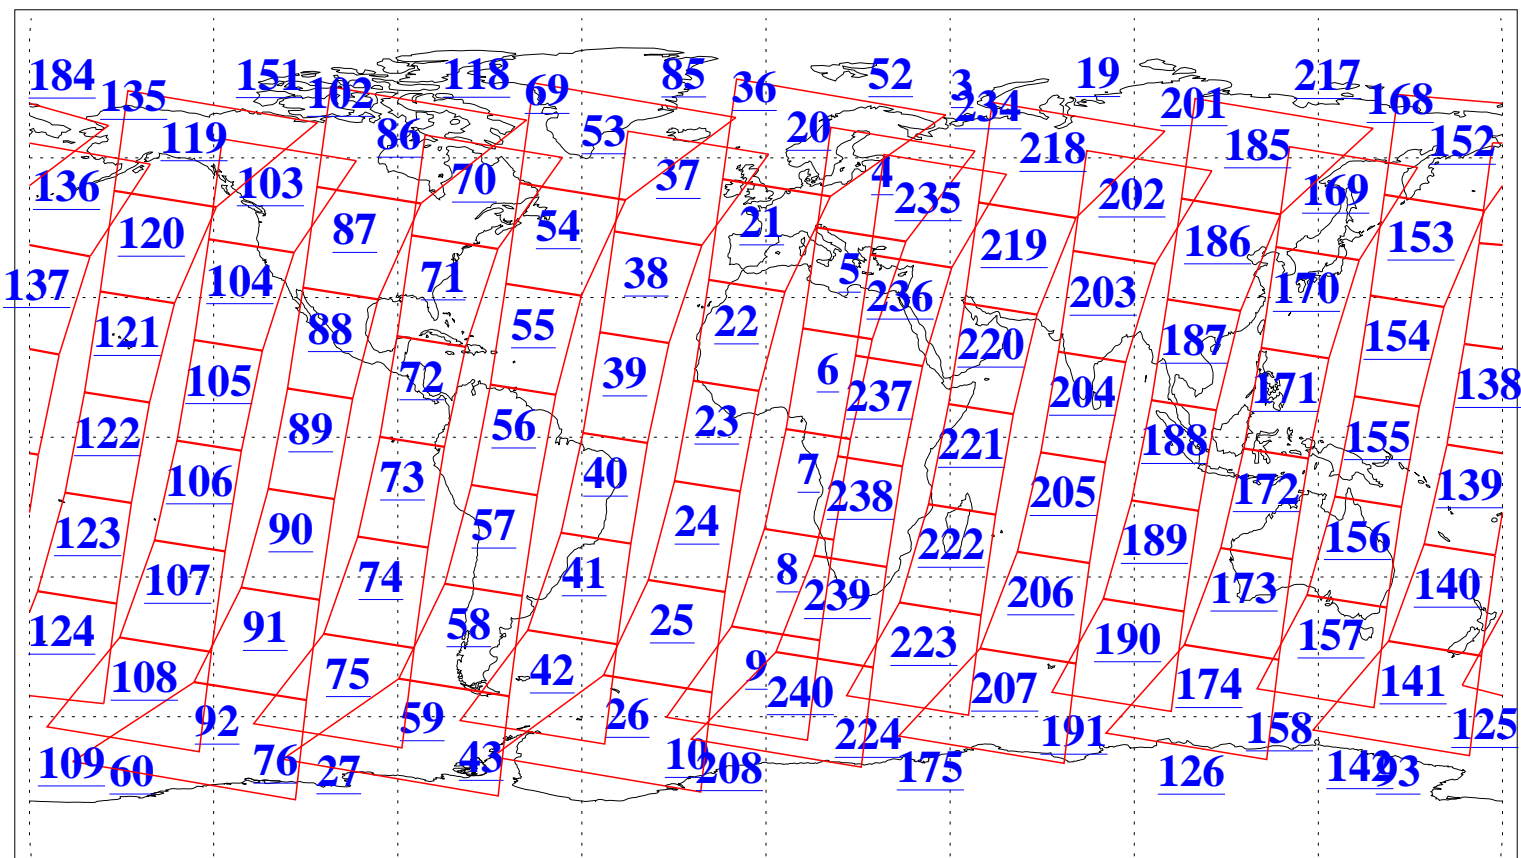

L1B Availability
AMSU Granules: 240
HSB Granules: 0
AIRS Granules: 240

25 Mar 2005
DoY 84
Aqua Day 1056
Granules: 1 to 120

Granules: 121 to 240

Legend: AMSU Available, HSB Available, AIRS Available

L1B Availability
AMSU Granules: 240
HSB Granules: 0
AIRS Granules: 240

25 Mar 2005
DoY 84
Aqua Day 1056
Ascending Granules

Descending Granules

Legend: AMSU Available, HSB Available, AIRS Available

L1B Availability
AMSU Granules: 240
HSB Granules: 0
AIRS Granules: 240

25 Mar 2005
DoY 84
Aqua Day 1056

Northern Hemisphere Granules

Southern Hemisphere Granules

Legend: AMSU Available, HSB Available, AIRS Available