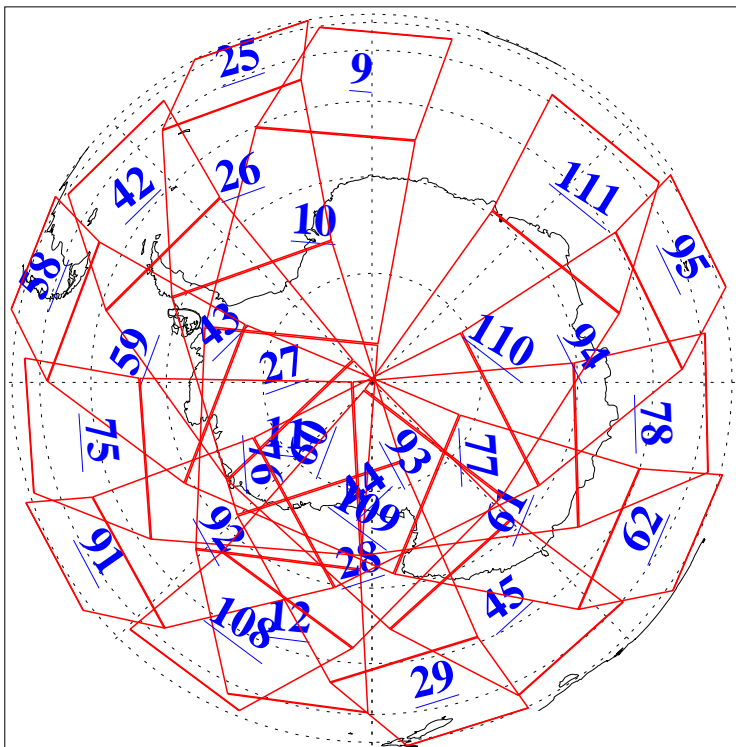

L1B Availability
AMSU Granules: 240
HSB Granules: 0
AIRS Granules: 240

25 Mar 2005
DoY 84
Aqua Day 1056
Granules: 1 to 120

Granules: 121 to 240

Legend: AMSU Available, HSB Available, AIRS Available

L1B Availability
AMSU Granules: 240
HSB Granules: 0
AIRS Granules: 240

25 Mar 2005
DoY 84
Aqua Day 1056
Ascending Granules

Descending Granules

Legend: AMSU Available, HSB Available, AIRS Available

L1B Availability
AMSU Granules: 240
HSB Granules: 0
AIRS Granules: 240

25 Mar 2005
DoY 84
Aqua Day 1056

Northern Hemisphere Granules

Southern Hemisphere Granules

Legend: AMSU Available, HSB Available, AIRS Available