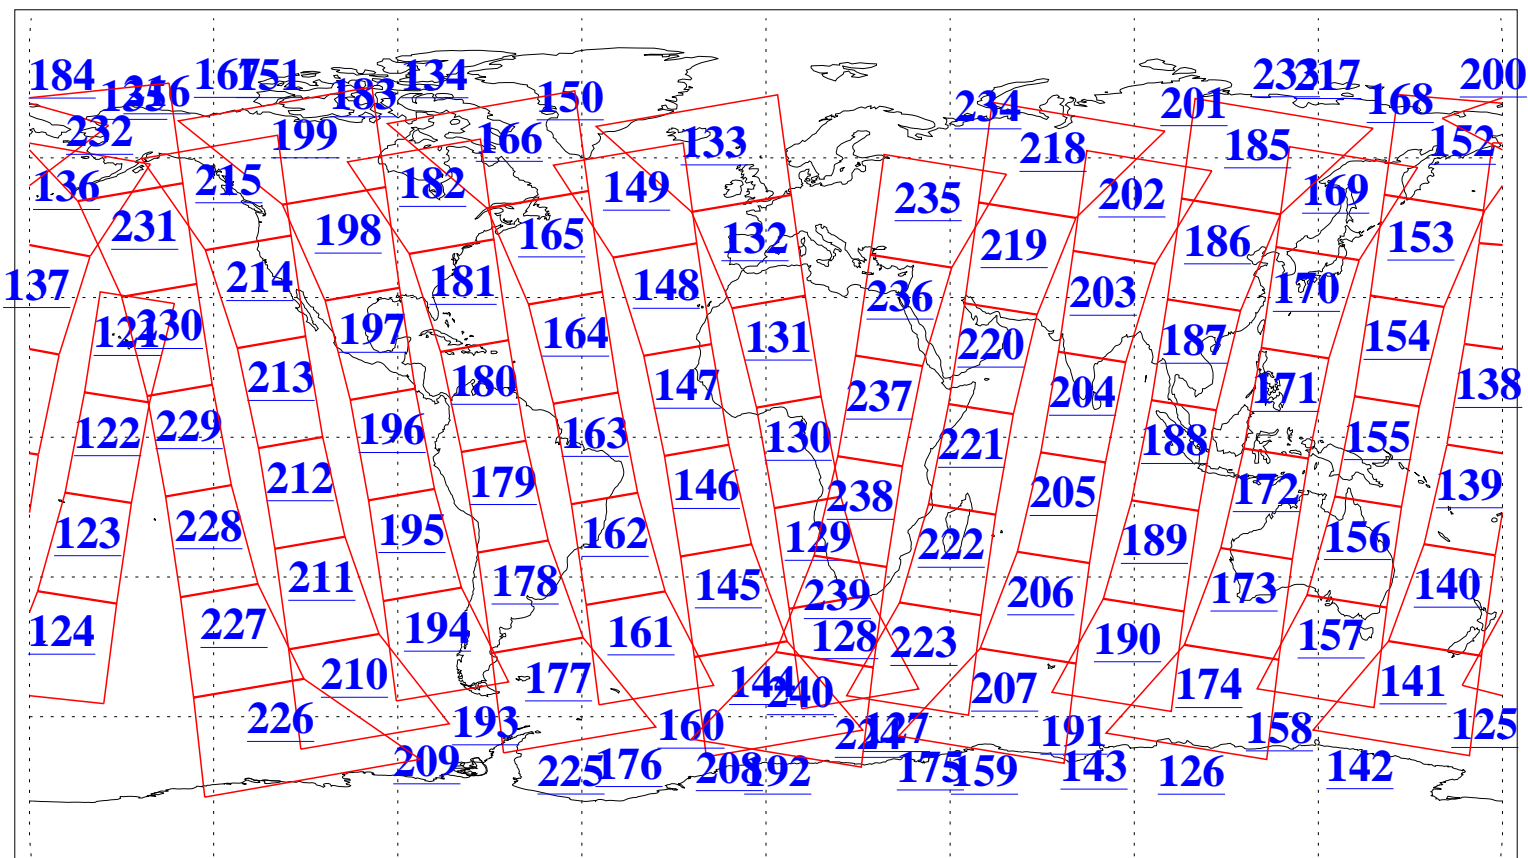

L1B Availability
AMSU Granules: 240
HSB Granules: 0
AIRS Granules: 240

25 Mar 2005
DoY 84
Aqua Day 1056
Granules: 1 to 120

Granules: 121 to 240

Legend: AMSU Available, HSB Available, AIRS Available

L1B Availability
AMSU Granules: 240
HSB Granules: 0
AIRS Granules: 240

25 Mar 2005
DoY 84
Aqua Day 1056
Ascending Granules

Descending Granules

Legend: AMSU Available, HSB Available, AIRS Available

L1B Availability
AMSU Granules: 240
HSB Granules: 0
AIRS Granules: 240

25 Mar 2005
DoY 84
Aqua Day 1056