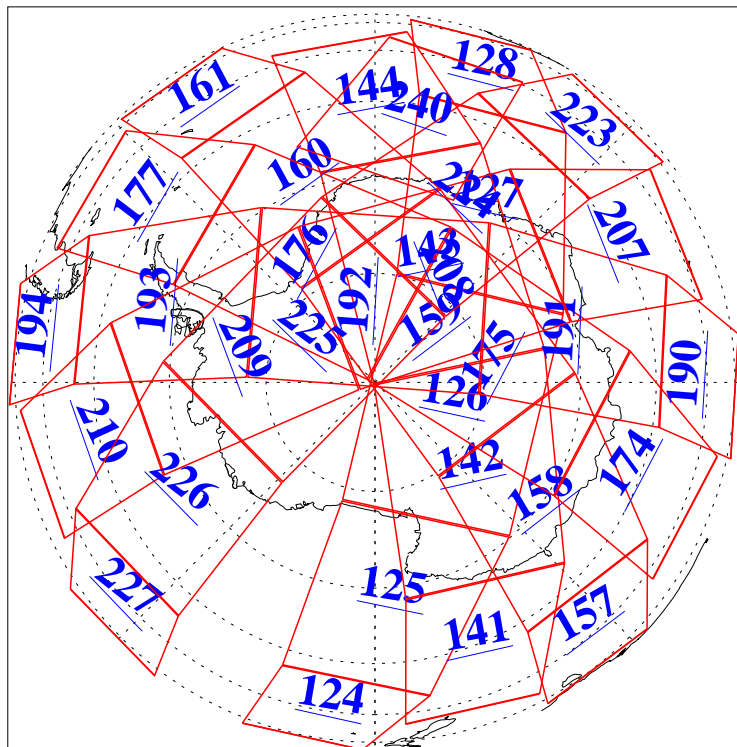

L1B Availability
AMSU Granules: 240
HSB Granules: 0
AIRS Granules: 240

25 Mar 2005
DoY 84
Aqua Day 1056
Granules: 1 to 120

Granules: 121 to 240

Legend: AMSU Available, HSB Available, AIRS Available

L1B Availability
AMSU Granules: 240
HSB Granules: 0
AIRS Granules: 240

25 Mar 2005
DoY 84
Aqua Day 1056
Ascending Granules

Descending Granules

Legend: AMSU Available, HSB Available, AIRS Available

L1B Availability
AMSU Granules: 240
HSB Granules: 0
AIRS Granules: 240

25 Mar 2005
DoY 84
Aqua Day 1056

Northern Hemisphere Granules

Southern Hemisphere Granules

Legend: AMSU Available, HSB Available, AIRS Available