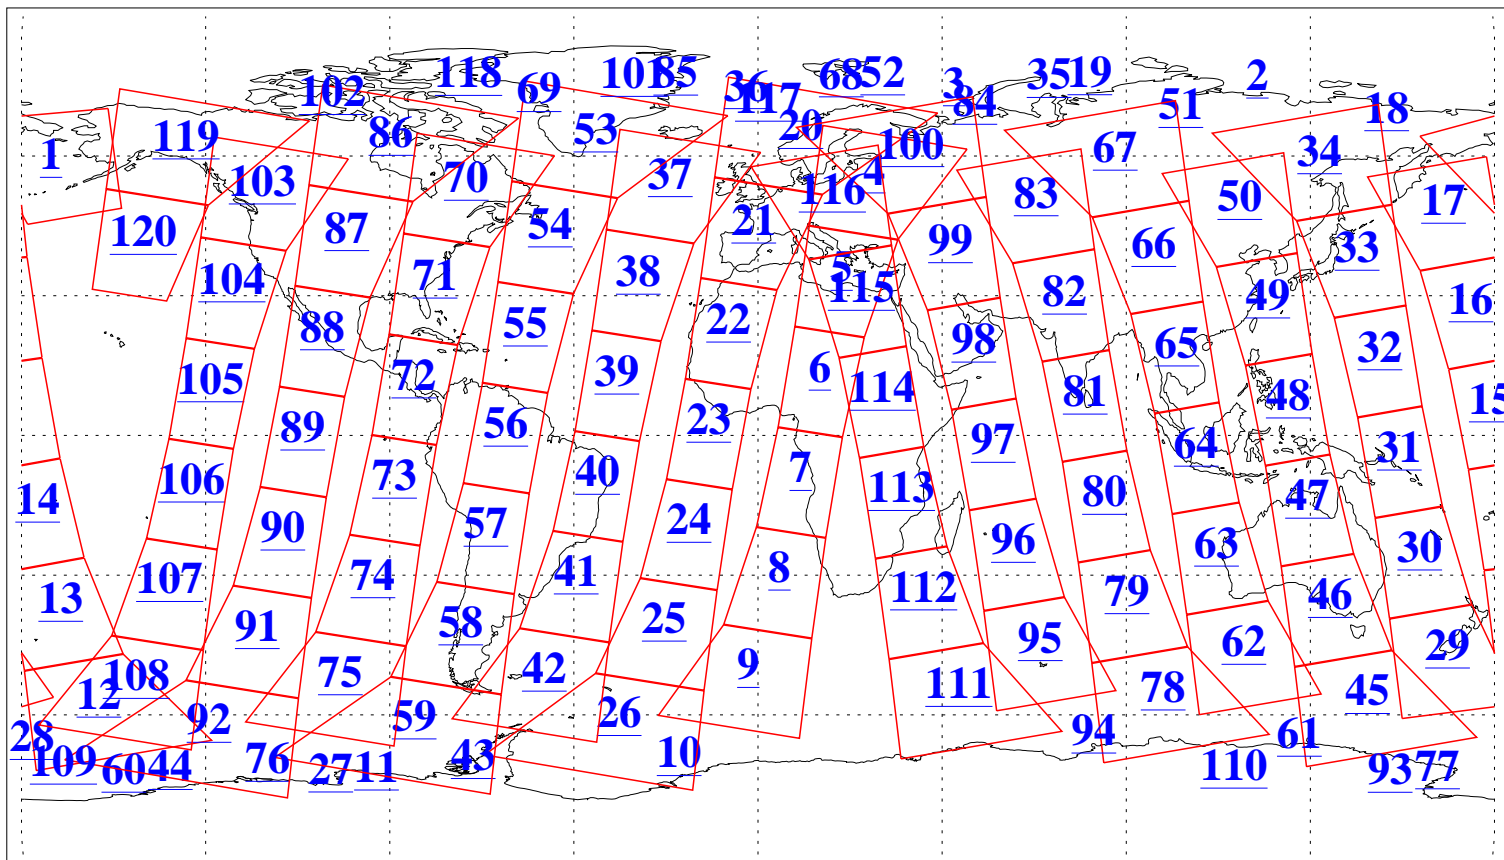

L1B Availability
AMSU Granules: 240
HSB Granules: 0
AIRS Granules: 240

25 Mar 2005
DoY 84
Aqua Day 1056
Granules: 1 to 120

Granules: 121 to 240

Legend: AMSU Available, HSB Available, AIRS Available

L1B Availability
AMSU Granules: 240
HSB Granules: 0
AIRS Granules: 240

25 Mar 2005
DoY 84
Aqua Day 1056
Ascending Granules

Descending Granules

Legend: AMSU Available, HSB Available, AIRS Available

L1B Availability
AMSU Granules: 240
HSB Granules: 0
AIRS Granules: 240

25 Mar 2005
DoY 84
Aqua Day 1056

Northern Hemisphere Granules

Southern Hemisphere Granules

Legend: AMSU Available, HSB Available, AIRS Available