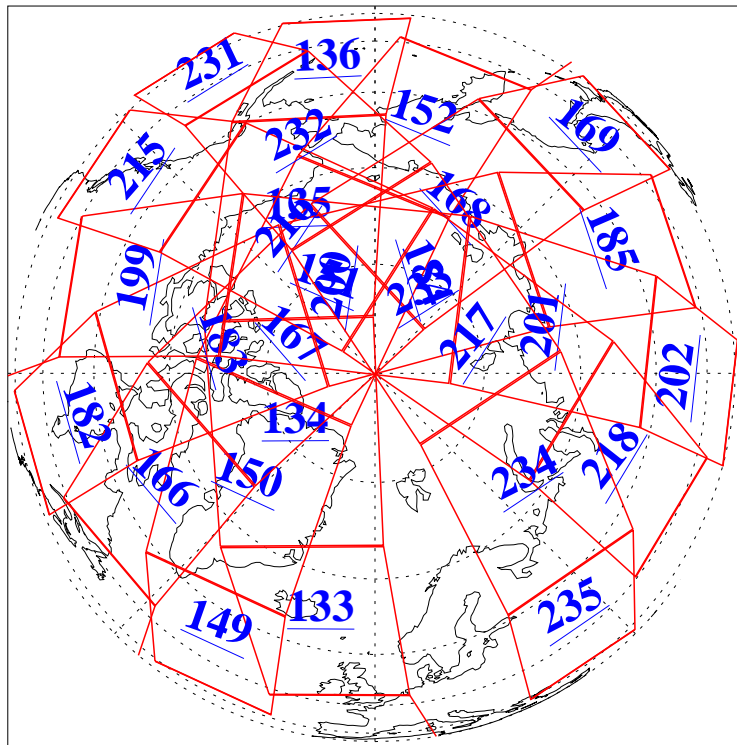

L1B Availability
AMSU Granules: 240
HSB Granules: 0
AIRS Granules: 240

25 Mar 2005
DoY 84
Aqua Day 1056
Granules: 1 to 120

Granules: 121 to 240

Legend: AMSU Available, HSB Available, AIRS Available

L1B Availability
AMSU Granules: 240
HSB Granules: 0
AIRS Granules: 240

25 Mar 2005
DoY 84
Aqua Day 1056
Ascending Granules

Descending Granules

Legend: AMSU Available, HSB Available, AIRS Available

L1B Availability
AMSU Granules: 240
HSB Granules: 0
AIRS Granules: 240

25 Mar 2005
DoY 84
Aqua Day 1056

Northern Hemisphere Granules

Southern Hemisphere Granules

Legend: AMSU Available, HSB Available, AIRS Available