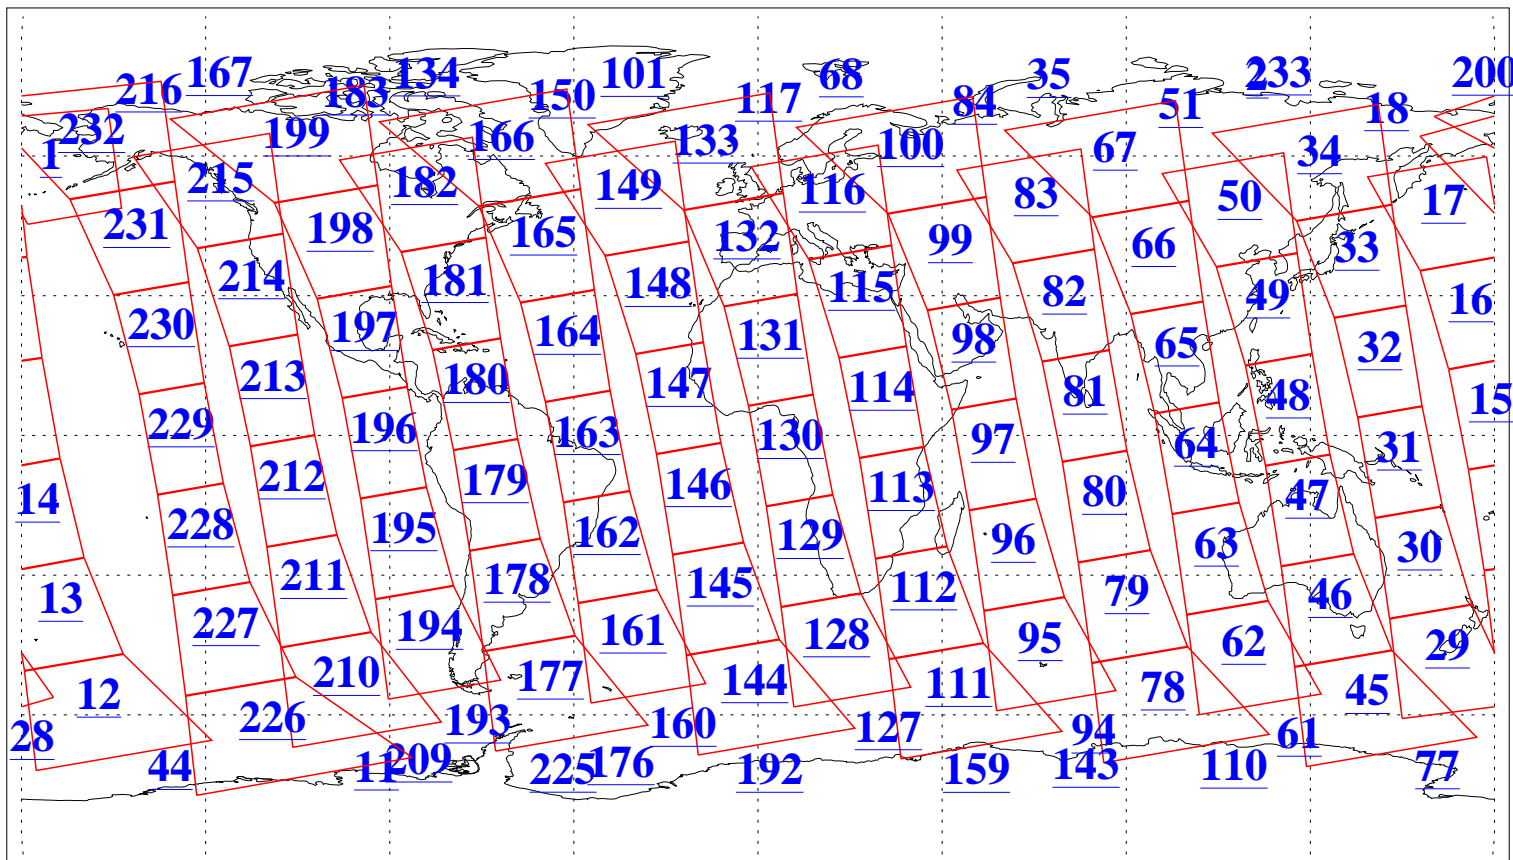

L1B Availability
AMSU Granules: 240
HSB Granules: 0
AIRS Granules: 240

25 Mar 2005
DoY 84
Aqua Day 1056
Granules: 1 to 120

Granules: 121 to 240

Legend: AMSU Available, HSB Available, AIRS Available

L1B Availability
AMSU Granules: 240
HSB Granules: 0
AIRS Granules: 240

25 Mar 2005
DoY 84
Aqua Day 1056
Ascending Granules

Descending Granules

Legend: AMSU Available, HSB Available, AIRS Available

L1B Availability
AMSU Granules: 240
HSB Granules: 0
AIRS Granules: 240

25 Mar 2005
DoY 84
Aqua Day 1056

Northern Hemisphere Granules

Southern Hemisphere Granules

Legend: AMSU Available, HSB Available, AIRS Available