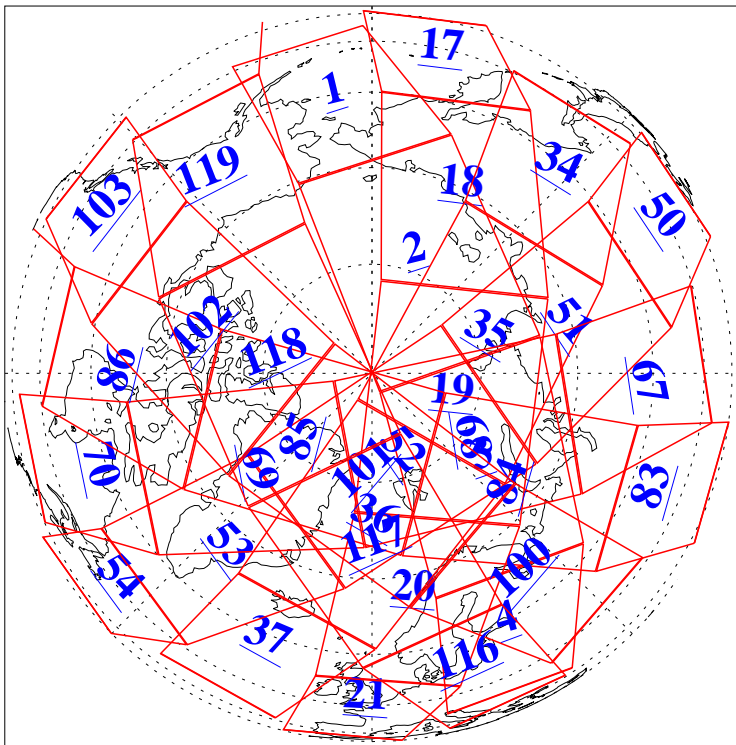

L1B Availability
AMSU Granules: 240
HSB Granules: 0
AIRS Granules: 240

25 Mar 2005
DoY 84
Aqua Day 1056
Granules: 1 to 120

Granules: 121 to 240

Legend: AMSU Available, HSB Available, AIRS Available

L1B Availability
AMSU Granules: 240
HSB Granules: 0
AIRS Granules: 240

25 Mar 2005
DoY 84
Aqua Day 1056
Ascending Granules

Descending Granules

Legend: AMSU Available, HSB Available, AIRS Available

L1B Availability
AMSU Granules: 240
HSB Granules: 0
AIRS Granules: 240

25 Mar 2005
DoY 84
Aqua Day 1056

Northern Hemisphere Granules

Southern Hemisphere Granules

Legend: AMSU Available, HSB Available, AIRS Available