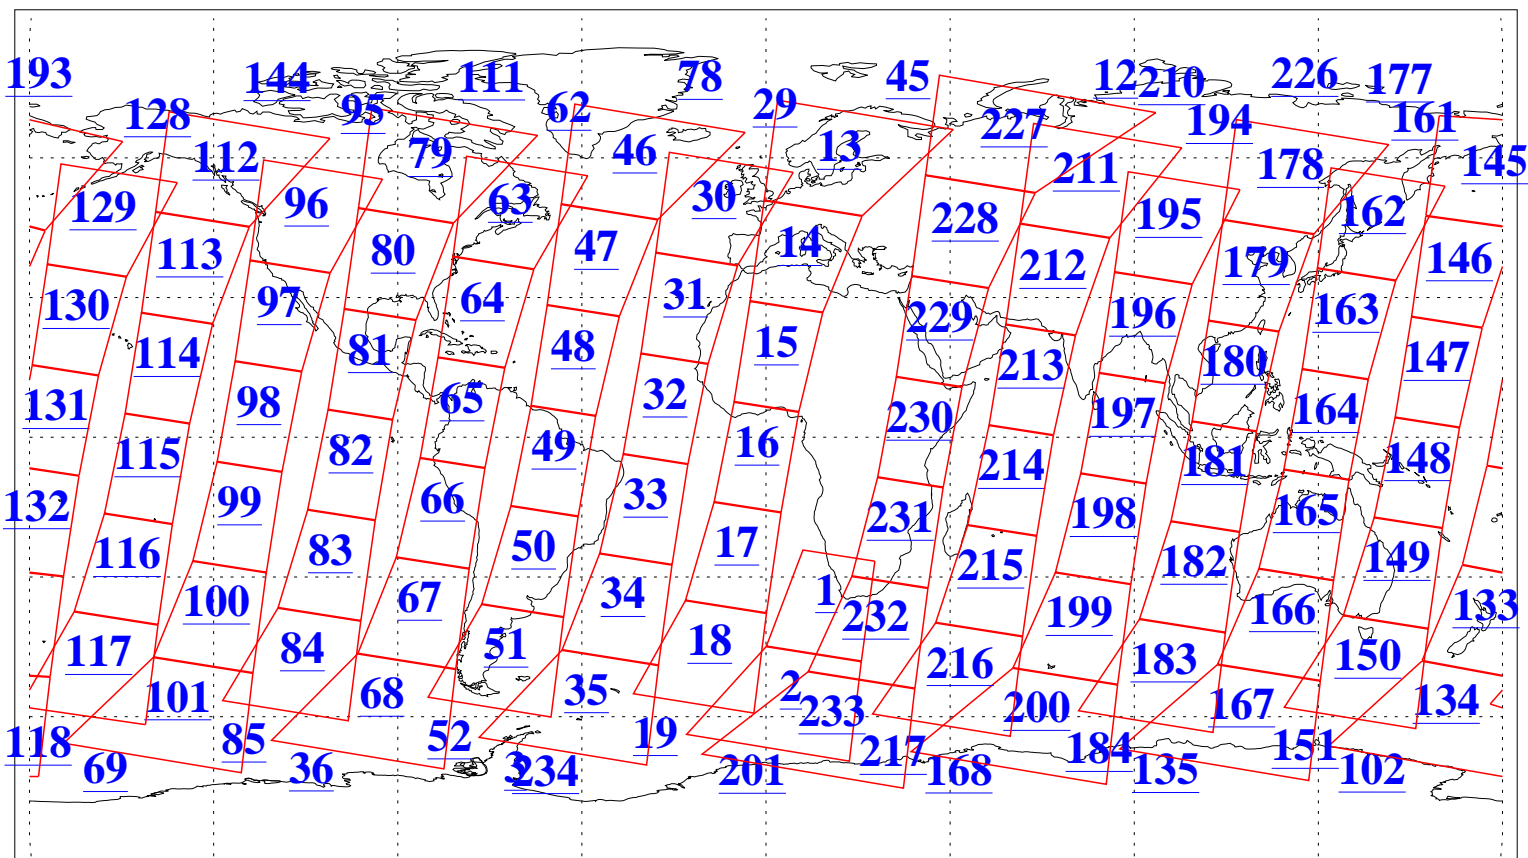

L1B Availability
AMSU Granules: 240
HSB Granules: 0
AIRS Granules: 240

24 Mar 2005
DoY 83
Aqua Day 1055
Granules: 1 to 120

Granules: 121 to 240

Legend: AMSU Available, HSB Available, AIRS Available

L1B Availability
AMSU Granules: 240
HSB Granules: 0
AIRS Granules: 240

24 Mar 2005
DoY 83
Aqua Day 1055
Ascending Granules

Descending Granules

Legend: AMSU Available, HSB Available, AIRS Available

L1B Availability
AMSU Granules: 240
HSB Granules: 0
AIRS Granules: 240

24 Mar 2005
DoY 83
Aqua Day 1055

Northern Hemisphere Granules

Southern Hemisphere Granules

Legend: AMSU Available, HSB Available, AIRS Available