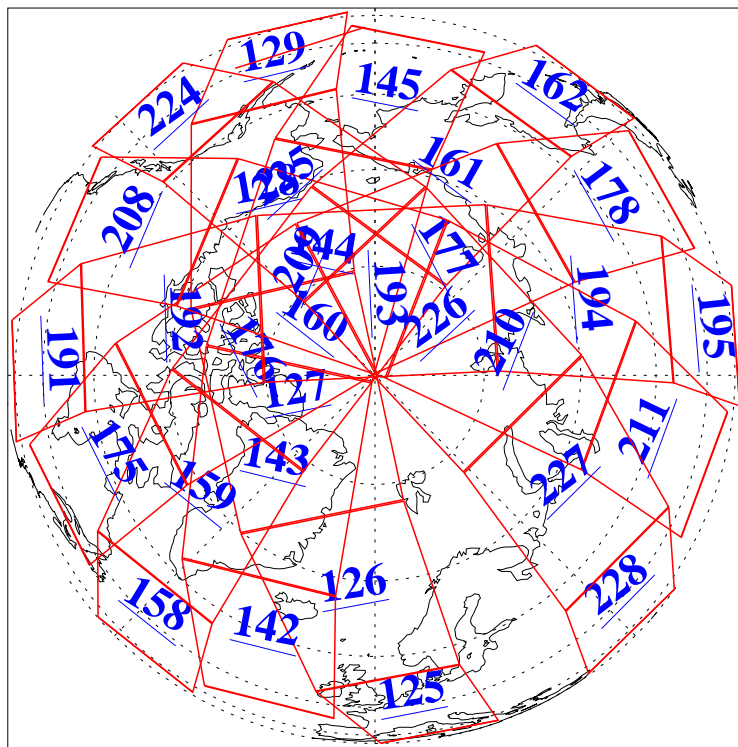

L1B Availability
AMSU Granules: 240
HSB Granules: 0
AIRS Granules: 240

24 Mar 2005
DoY 83
Aqua Day 1055
Granules: 1 to 120

Granules: 121 to 240

Legend: AMSU Available, HSB Available, AIRS Available

L1B Availability
AMSU Granules: 240
HSB Granules: 0
AIRS Granules: 240

24 Mar 2005
DoY 83
Aqua Day 1055
Ascending Granules

Descending Granules

Legend: AMSU Available, HSB Available, AIRS Available

L1B Availability
AMSU Granules: 240
HSB Granules: 0
AIRS Granules: 240

24 Mar 2005
DoY 83
Aqua Day 1055

Northern Hemisphere Granules

Southern Hemisphere Granules

Legend: AMSU Available, HSB Available, AIRS Available