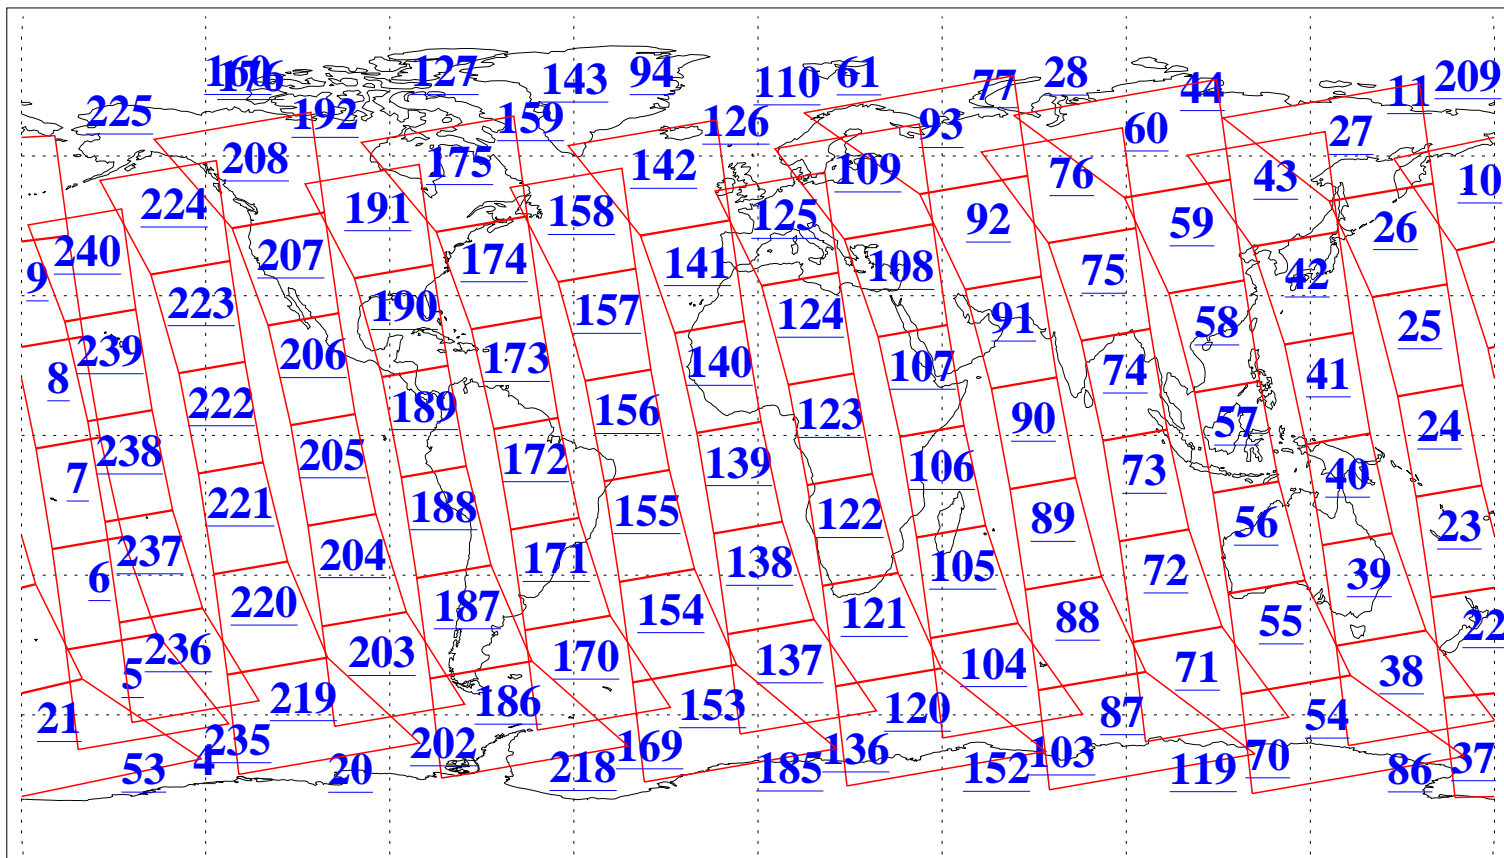

L1B Availability
AMSU Granules: 240
HSB Granules: 0
AIRS Granules: 240

24 Mar 2005
DoY 83
Aqua Day 1055
Granules: 1 to 120

Granules: 121 to 240

Legend: AMSU Available, HSB Available, AIRS Available

L1B Availability
AMSU Granules: 240
HSB Granules: 0
AIRS Granules: 240

24 Mar 2005
DoY 83
Aqua Day 1055
Ascending Granules

Descending Granules

Legend: AMSU Available, HSB Available, AIRS Available

L1B Availability
AMSU Granules: 240
HSB Granules: 0
AIRS Granules: 240

24 Mar 2005
DoY 83
Aqua Day 1055

Northern Hemisphere Granules

Southern Hemisphere Granules

Legend: AMSU Available, HSB Available, AIRS Available