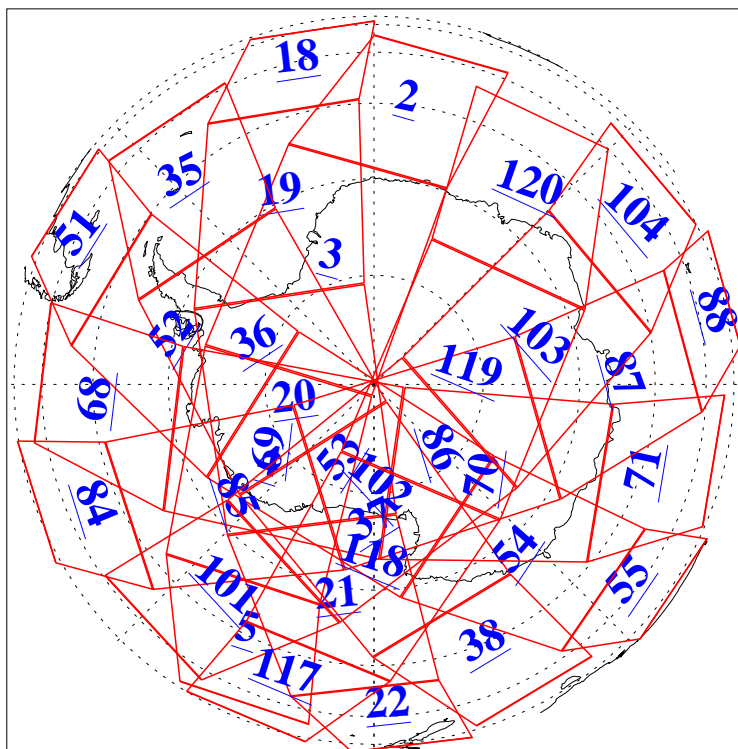

L1B Availability
AMSU Granules: 240
HSB Granules: 0
AIRS Granules: 240

24 Mar 2005
DoY 83
Aqua Day 1055
Granules: 1 to 120

Granules: 121 to 240

Legend: AMSU Available, HSB Available, AIRS Available

L1B Availability
AMSU Granules: 240
HSB Granules: 0
AIRS Granules: 240

24 Mar 2005
DoY 83
Aqua Day 1055
Ascending Granules

Descending Granules

Legend: AMSU Available, HSB Available, AIRS Available

L1B Availability
AMSU Granules: 240
HSB Granules: 0
AIRS Granules: 240

24 Mar 2005
DoY 83
Aqua Day 1055

Northern Hemisphere Granules

Southern Hemisphere Granules

Legend: AMSU Available, HSB Available, AIRS Available