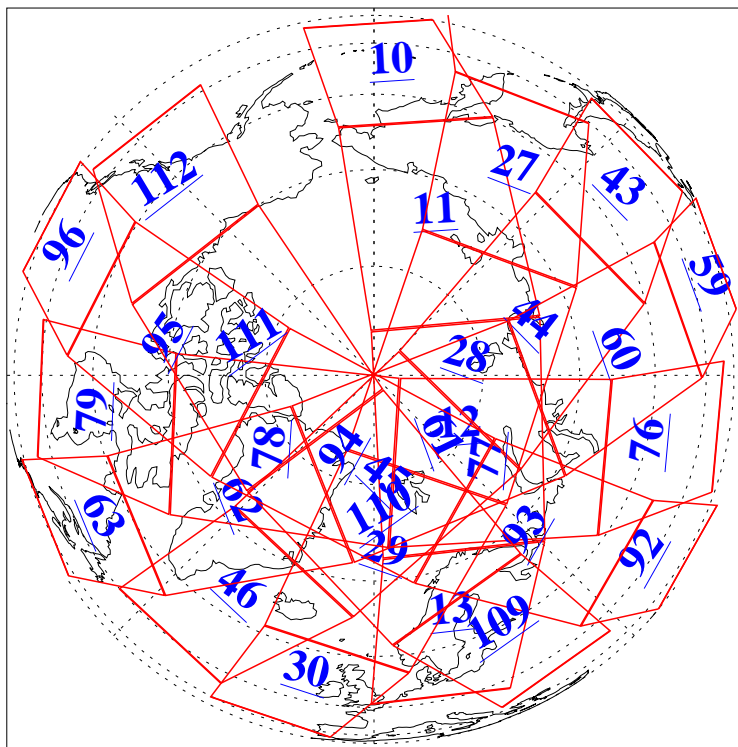

L1B Availability
AMSU Granules: 240
HSB Granules: 0
AIRS Granules: 240

24 Mar 2005
DoY 83
Aqua Day 1055
Granules: 1 to 120

Granules: 121 to 240

Legend: AMSU Available, HSB Available, AIRS Available

L1B Availability
AMSU Granules: 240
HSB Granules: 0
AIRS Granules: 240

24 Mar 2005
DoY 83
Aqua Day 1055
Ascending Granules

Descending Granules

Legend: AMSU Available, HSB Available, AIRS Available

L1B Availability
AMSU Granules: 240
HSB Granules: 0
AIRS Granules: 240

24 Mar 2005
DoY 83
Aqua Day 1055

Northern Hemisphere Granules

Southern Hemisphere Granules

Legend: AMSU Available, HSB Available, AIRS Available