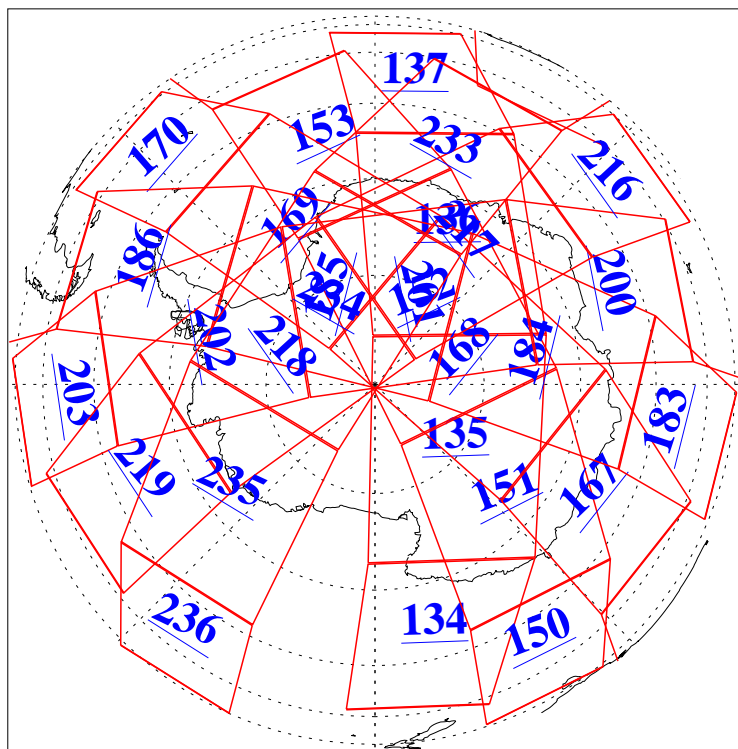

L1B Availability
AMSU Granules: 240
HSB Granules: 0
AIRS Granules: 240

24 Mar 2005
DoY 83
Aqua Day 1055
Granules: 1 to 120

Granules: 121 to 240

Legend: AMSU Available, HSB Available, AIRS Available

L1B Availability
AMSU Granules: 240
HSB Granules: 0
AIRS Granules: 240

24 Mar 2005
DoY 83
Aqua Day 1055
Ascending Granules

Descending Granules

Legend: AMSU Available, HSB Available, AIRS Available

L1B Availability
AMSU Granules: 240
HSB Granules: 0
AIRS Granules: 240

24 Mar 2005
DoY 83
Aqua Day 1055

Northern Hemisphere Granules

Southern Hemisphere Granules

Legend: AMSU Available, HSB Available, AIRS Available