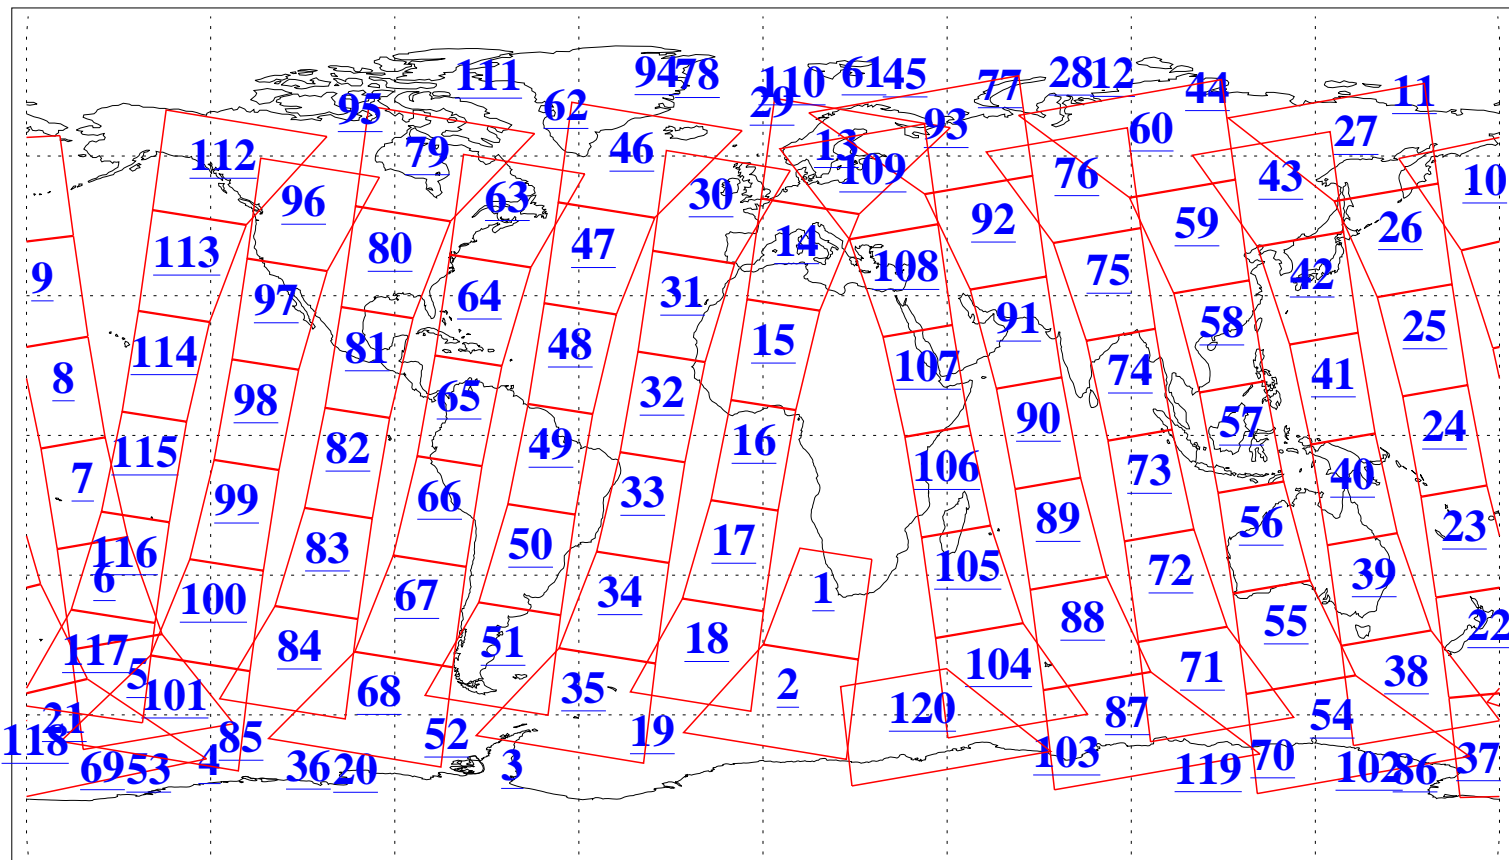

L1B Availability
AMSU Granules: 240
HSB Granules: 0
AIRS Granules: 240

24 Mar 2005
DoY 83
Aqua Day 1055
Granules: 1 to 120

Granules: 121 to 240

Legend: AMSU Available, HSB Available, AIRS Available

L1B Availability
AMSU Granules: 240
HSB Granules: 0
AIRS Granules: 240

24 Mar 2005
DoY 83
Aqua Day 1055
Ascending Granules

Descending Granules

Legend: AMSU Available, HSB Available, AIRS Available

L1B Availability
AMSU Granules: 240
HSB Granules: 0
AIRS Granules: 240

24 Mar 2005
DoY 83
Aqua Day 1055

Northern Hemisphere Granules

Southern Hemisphere Granules

Legend: AMSU Available, HSB Available, AIRS Available