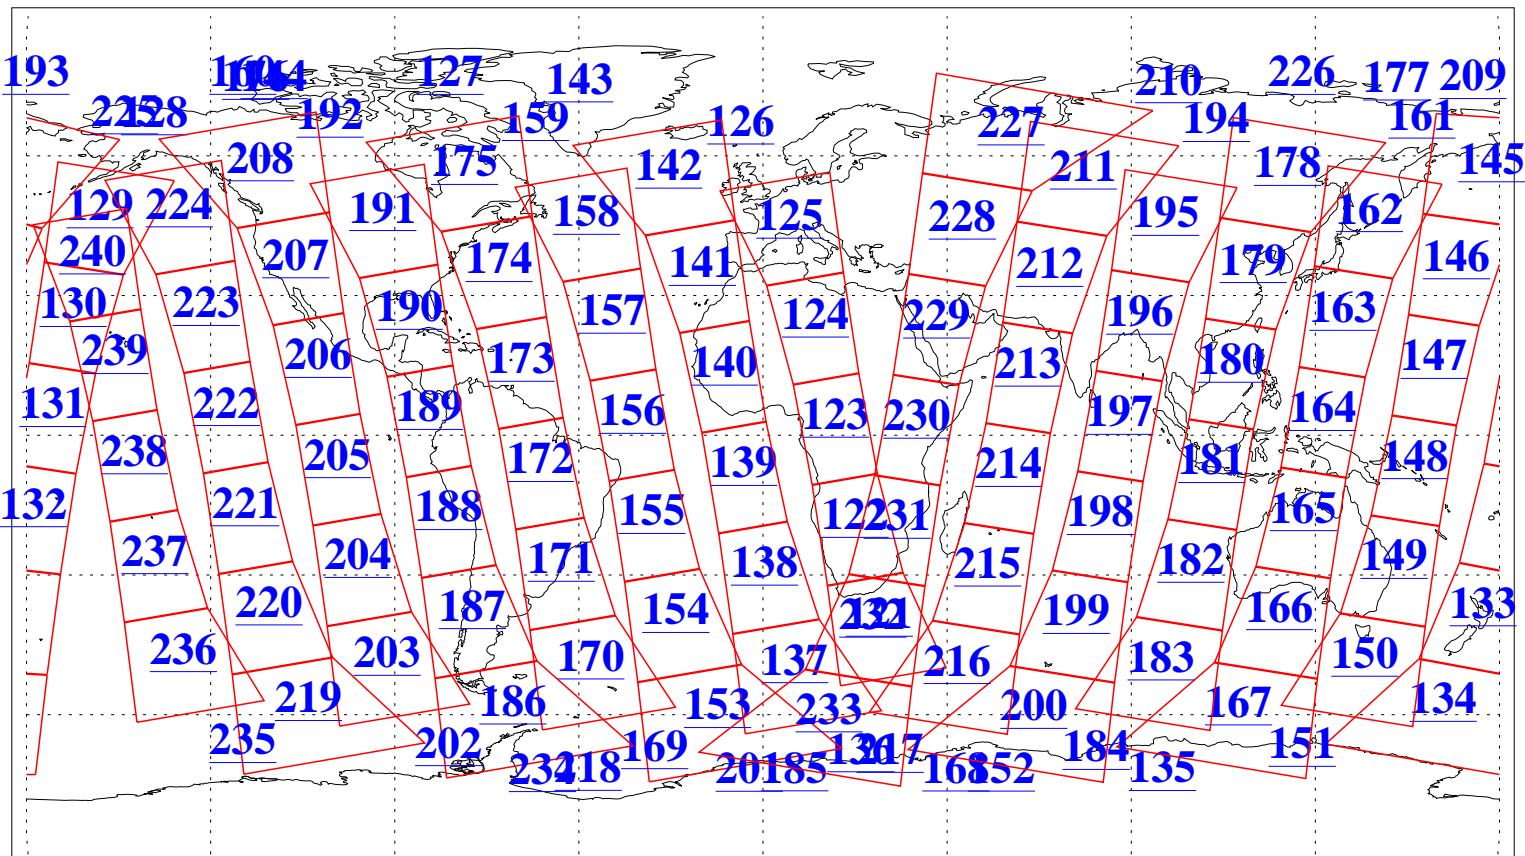

L1B Availability
AMSU Granules: 240
HSB Granules: 0
AIRS Granules: 240

24 Mar 2005
DoY 83
Aqua Day 1055
Granules: 1 to 120

Granules: 121 to 240

Legend: AMSU Available, HSB Available, AIRS Available

L1B Availability
AMSU Granules: 240
HSB Granules: 0
AIRS Granules: 240

24 Mar 2005
DoY 83
Aqua Day 1055
Ascending Granules

Descending Granules

Legend: AMSU Available, HSB Available, AIRS Available

L1B Availability
AMSU Granules: 240
HSB Granules: 0
AIRS Granules: 240

24 Mar 2005
DoY 83
Aqua Day 1055