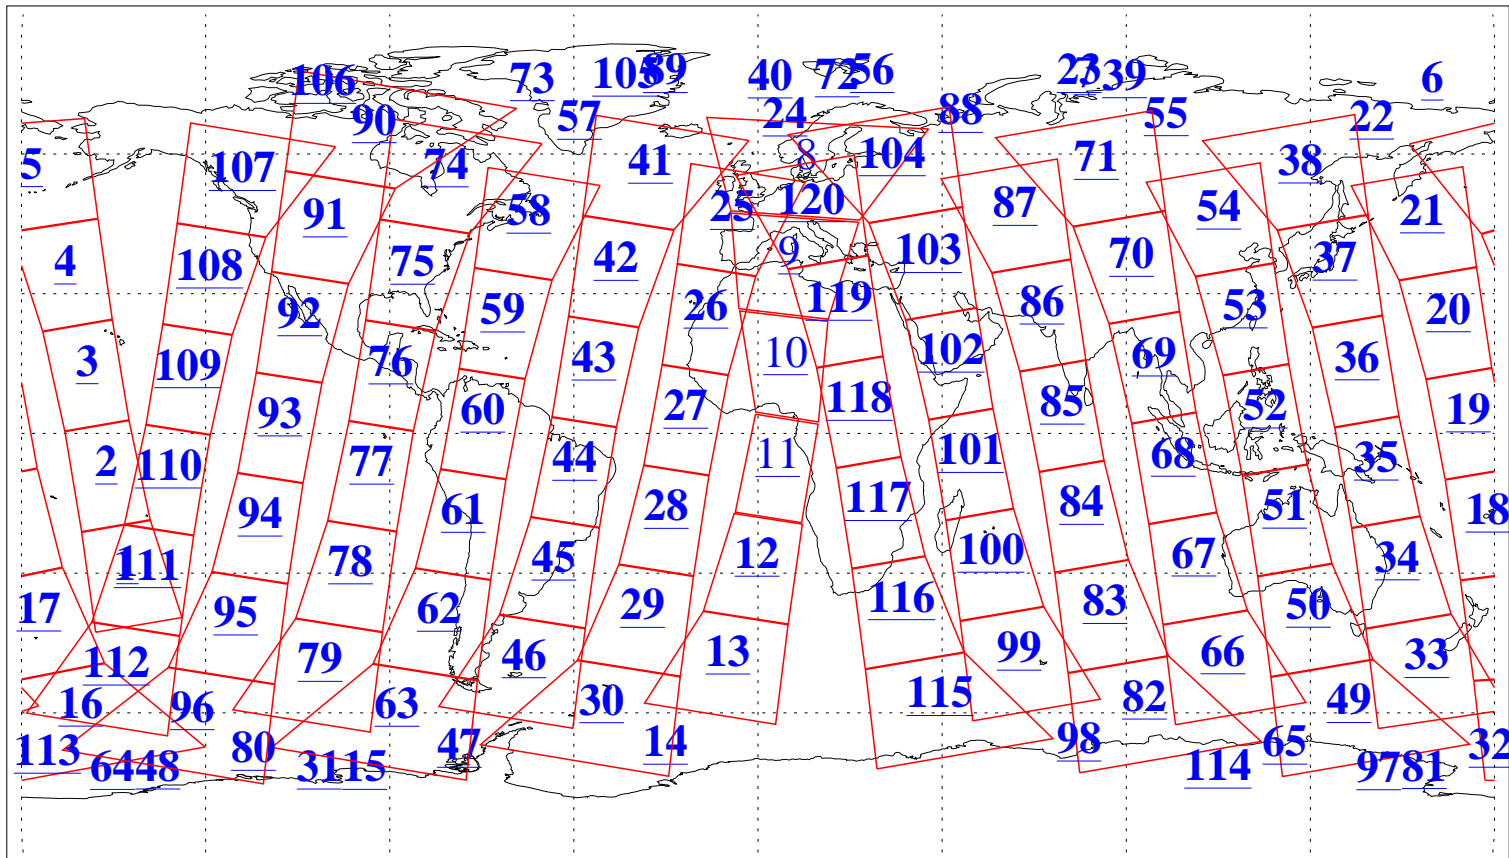

L1B Availability
AMSU Granules: 240
HSB Granules: 0
AIRS Granules: 235

21 Mar 2005
DoY 80
Aqua Day 1052
Granules: 1 to 120

Granules: 121 to 240

Legend: AMSU Available, HSB Available, AIRS Available

L1B Availability
AMSU Granules: 240
HSB Granules: 0
AIRS Granules: 235

21 Mar 2005
DoY 80
Aqua Day 1052
Ascending Granules

Descending Granules

Legend: AMSU Available, HSB Available, AIRS Available

L1B Availability
 AMSU Granules: 240
 HSB Granules: 0
 AIRS Granules: 235

21 Mar 2005
 DoY 80
 Aqua Day 1052

Northern Hemisphere Granules

Southern Hemisphere Granules

Legend: AMSU Available, HSB Available, AIRS Available