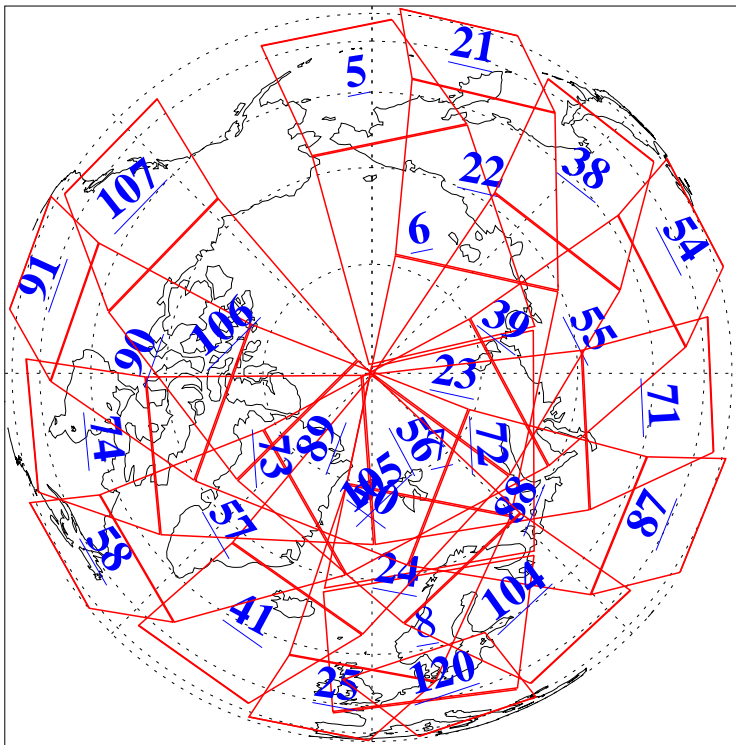

L1B Availability
AMSU Granules: 240
HSB Granules: 0
AIRS Granules: 235

21 Mar 2005
DoY 80
Aqua Day 1052
Granules: 1 to 120

Granules: 121 to 240

Legend: AMSU Available, HSB Available, AIRS Available

L1B Availability
AMSU Granules: 240
HSB Granules: 0
AIRS Granules: 235

21 Mar 2005
DoY 80
Aqua Day 1052
Ascending Granules

Descending Granules

Legend: AMSU Available, HSB Available, AIRS Available

L1B Availability
 AMSU Granules: 240
 HSB Granules: 0
 AIRS Granules: 235

21 Mar 2005
 DoY 80
 Aqua Day 1052

Northern Hemisphere Granules

Southern Hemisphere Granules

Legend: AMSU Available, HSB Available, AIRS Available