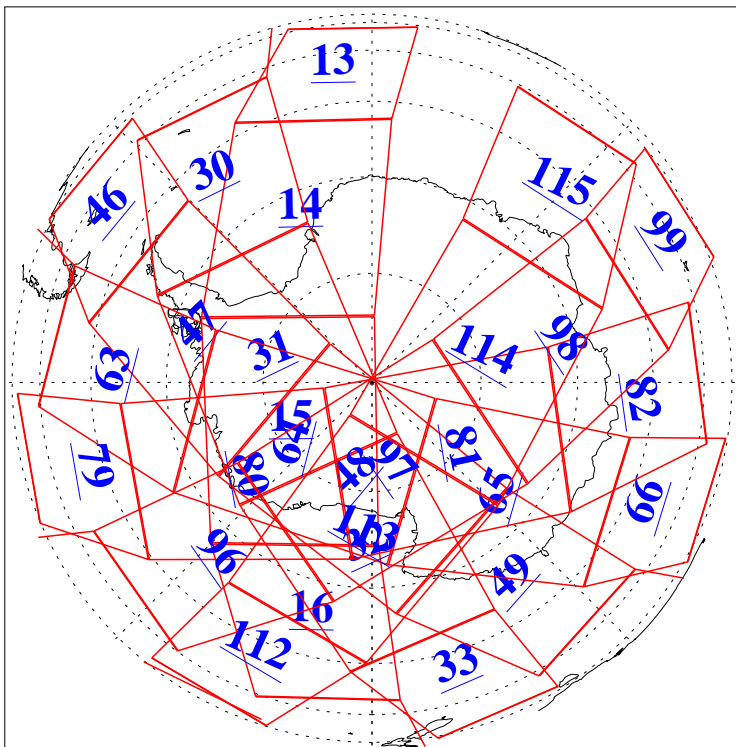

L1B Availability
AMSU Granules: 240
HSB Granules: 0
AIRS Granules: 235

21 Mar 2005
DoY 80
Aqua Day 1052
Granules: 1 to 120

Granules: 121 to 240

Legend: AMSU Available, HSB Available, AIRS Available

L1B Availability
AMSU Granules: 240
HSB Granules: 0
AIRS Granules: 235

21 Mar 2005
DoY 80
Aqua Day 1052
Ascending Granules

Descending Granules

Legend: AMSU Available, HSB Available, AIRS Available

L1B Availability
 AMSU Granules: 240
 HSB Granules: 0
 AIRS Granules: 235

21 Mar 2005
 DoY 80
 Aqua Day 1052

Northern Hemisphere Granules

Southern Hemisphere Granules

Legend: AMSU Available, HSB Available, AIRS Available