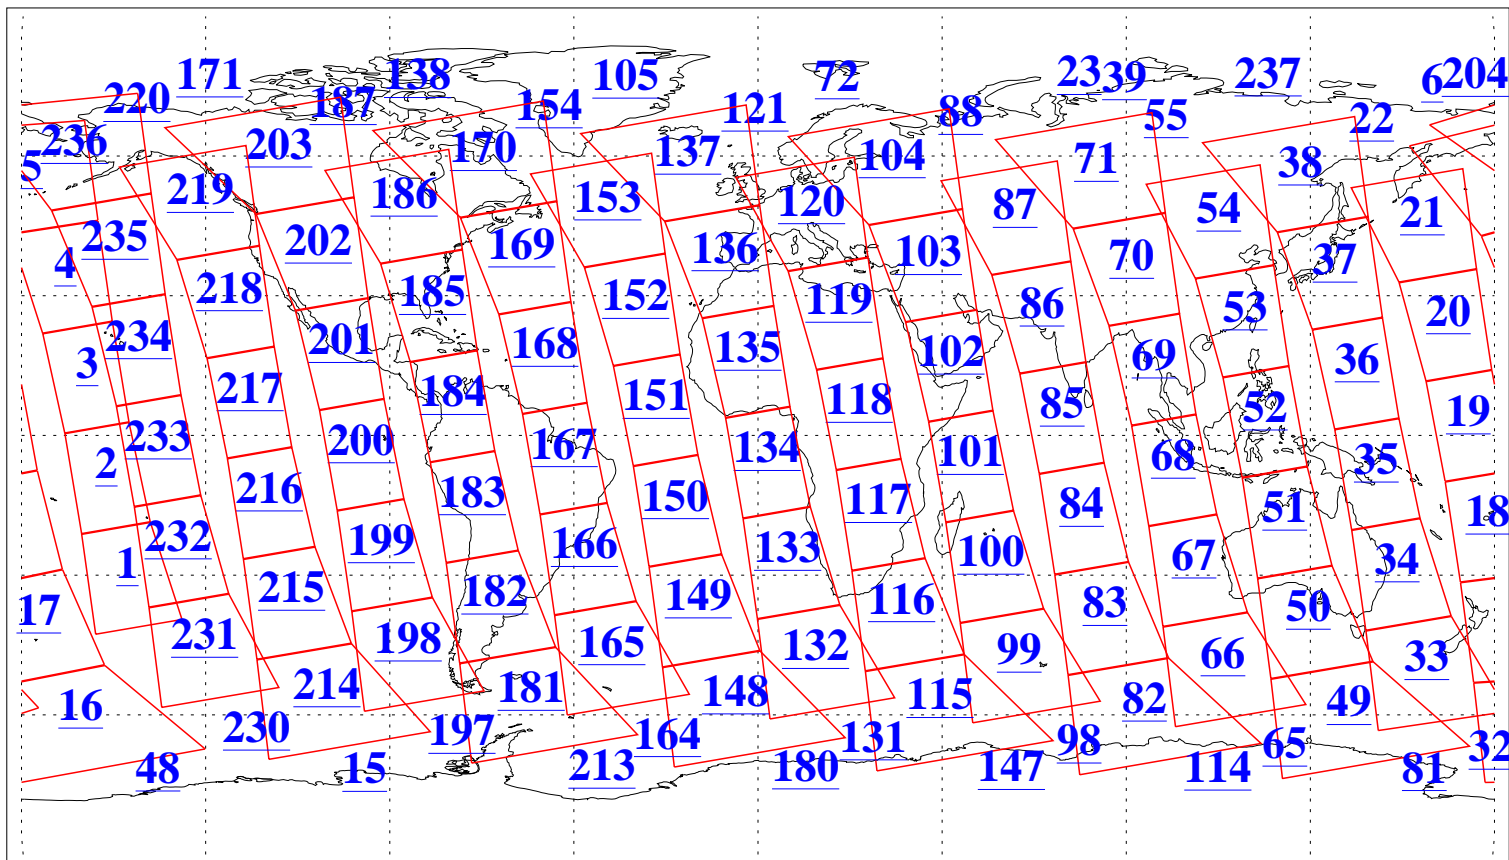

L1B Availability
AMSU Granules: 240
HSB Granules: 0
AIRS Granules: 235

21 Mar 2005
DoY 80
Aqua Day 1052
Granules: 1 to 120

Granules: 121 to 240

Legend: AMSU Available, HSB Available, AIRS Available

L1B Availability
AMSU Granules: 240
HSB Granules: 0
AIRS Granules: 235

21 Mar 2005
DoY 80
Aqua Day 1052
Ascending Granules

Descending Granules

Legend: AMSU Available, HSB Available, AIRS Available

L1B Availability
 AMSU Granules: 240
 HSB Granules: 0
 AIRS Granules: 235

21 Mar 2005
 DoY 80
 Aqua Day 1052

Northern Hemisphere Granules

Southern Hemisphere Granules

Legend: AMSU Available, HSB Available, AIRS Available