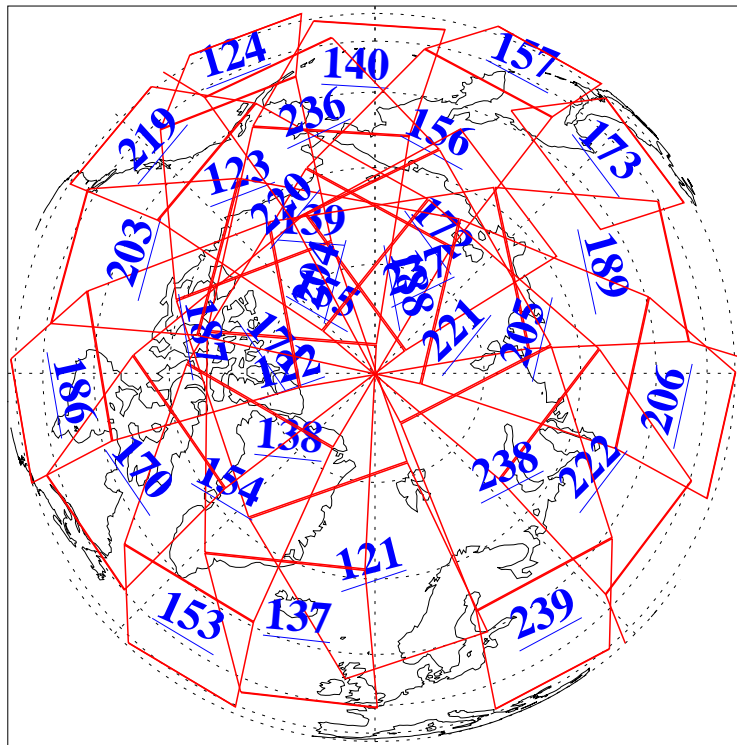

L1B Availability
AMSU Granules: 240
HSB Granules: 0
AIRS Granules: 235

21 Mar 2005
DoY 80
Aqua Day 1052
Granules: 1 to 120

Granules: 121 to 240

Legend: AMSU Available, HSB Available, AIRS Available

L1B Availability
AMSU Granules: 240
HSB Granules: 0
AIRS Granules: 235

21 Mar 2005
DoY 80
Aqua Day 1052
Ascending Granules

Descending Granules

Legend: AMSU Available, HSB Available, AIRS Available

L1B Availability
 AMSU Granules: 240
 HSB Granules: 0
 AIRS Granules: 235

21 Mar 2005
 DoY 80
 Aqua Day 1052

Northern Hemisphere Granules

Southern Hemisphere Granules

Legend: AMSU Available, HSB Available, AIRS Available