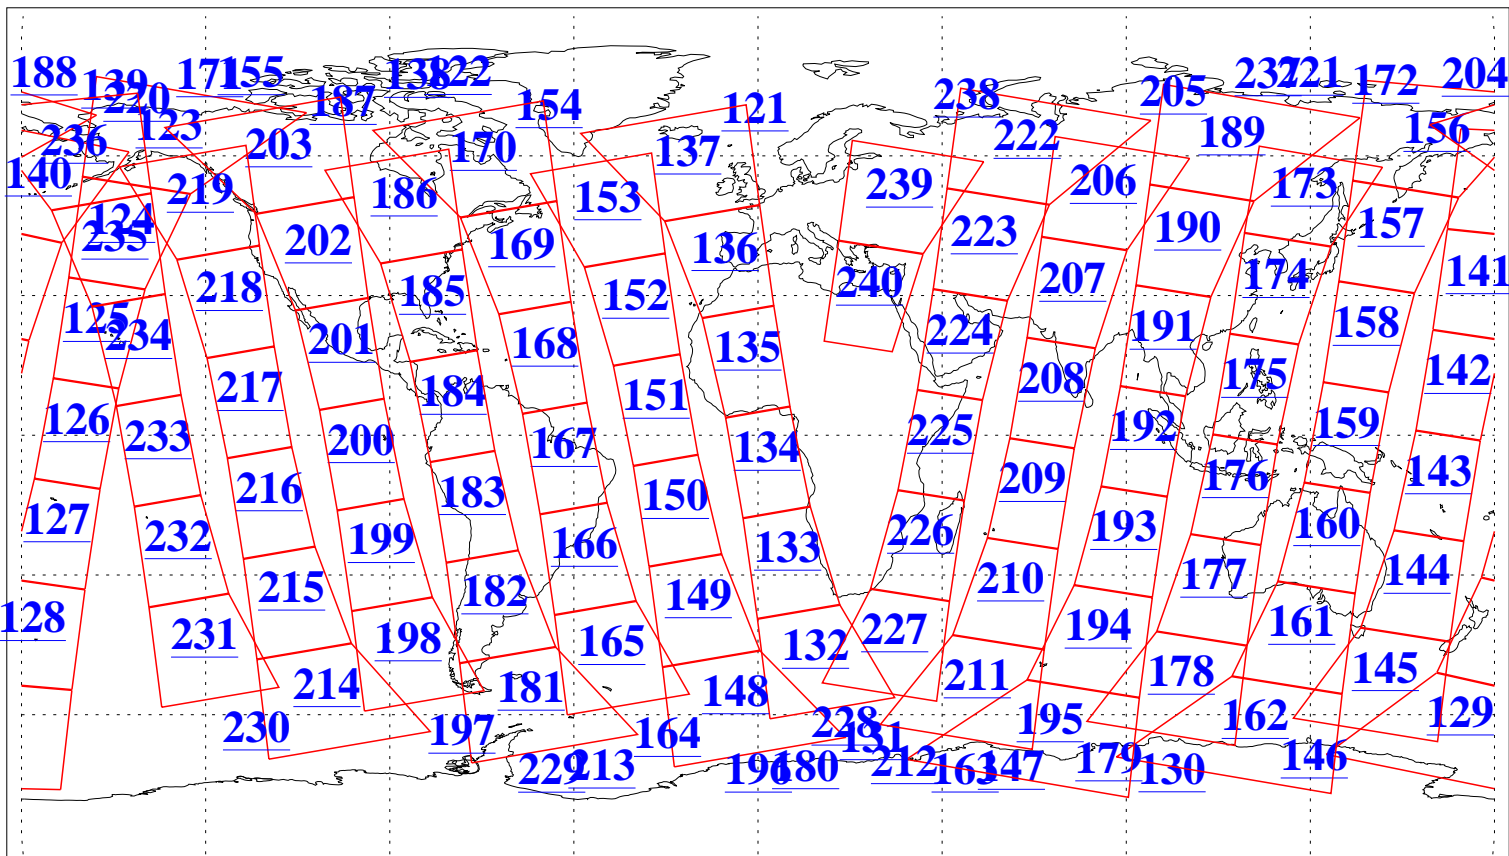

L1B Availability
AMSU Granules: 240
HSB Granules: 0
AIRS Granules: 235

21 Mar 2005
DoY 80
Aqua Day 1052
Granules: 1 to 120

Granules: 121 to 240

Legend: AMSU Available, HSB Available, AIRS Available

L1B Availability
AMSU Granules: 240
HSB Granules: 0
AIRS Granules: 235

21 Mar 2005
DoY 80
Aqua Day 1052
Ascending Granules

Descending Granules

Legend: AMSU Available, HSB Available, AIRS Available

L1B Availability
 AMSU Granules: 240
 HSB Granules: 0
 AIRS Granules: 235

21 Mar 2005
 DoY 80
 Aqua Day 1052

Northern Hemisphere Granules

Southern Hemisphere Granules

Legend: AMSU Available, HSB Available, AIRS Available