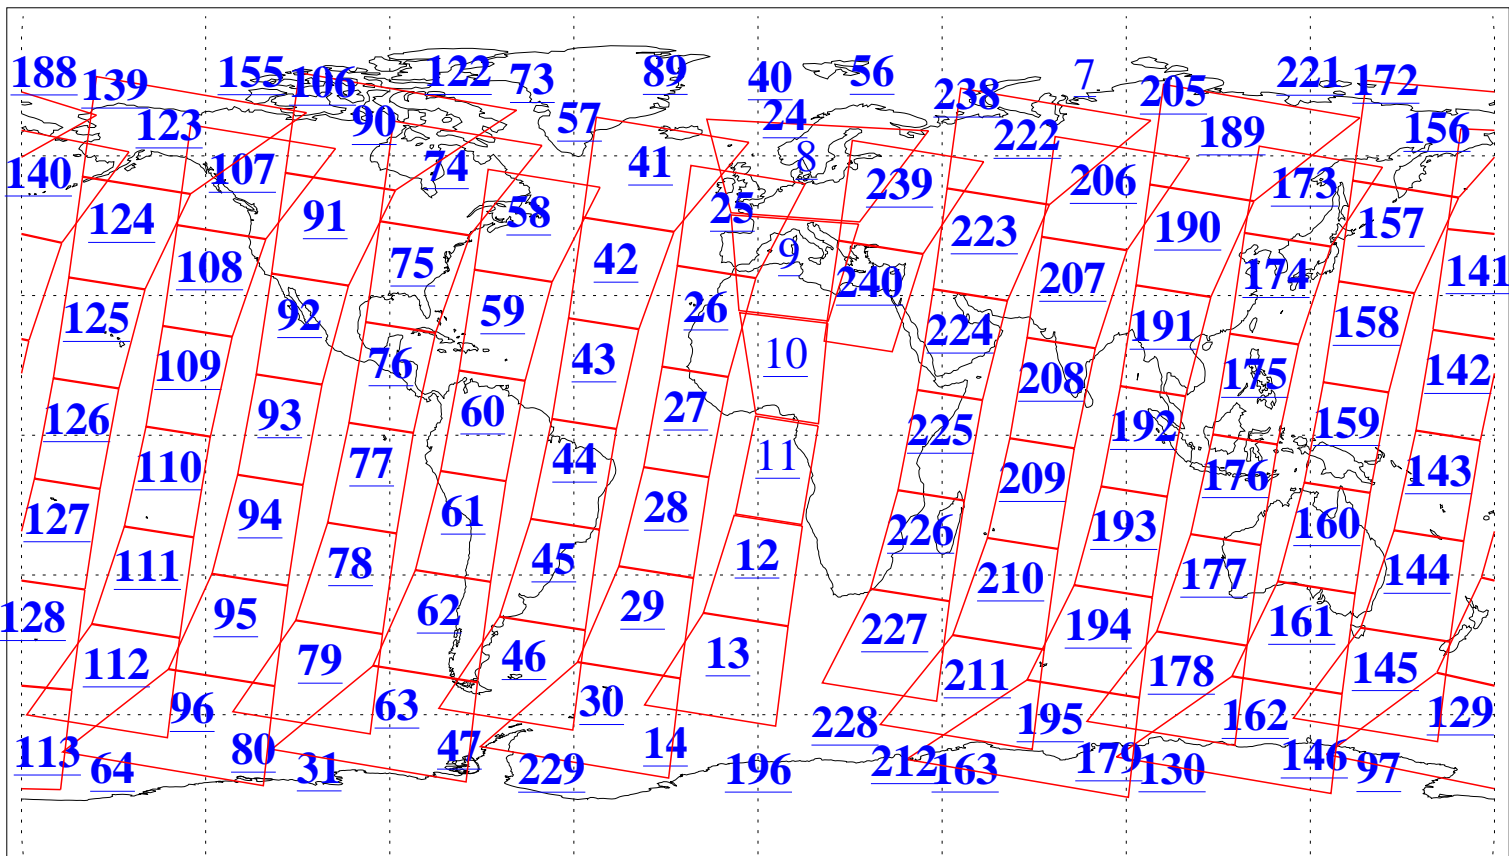

L1B Availability
AMSU Granules: 240
HSB Granules: 0
AIRS Granules: 235

21 Mar 2005
DoY 80
Aqua Day 1052
Granules: 1 to 120

Granules: 121 to 240

Legend: AMSU Available, HSB Available, AIRS Available

L1B Availability
AMSU Granules: 240
HSB Granules: 0
AIRS Granules: 235

21 Mar 2005
DoY 80
Aqua Day 1052
Ascending Granules

Descending Granules

Legend: AMSU Available, HSB Available, AIRS Available

L1B Availability
 AMSU Granules: 240
 HSB Granules: 0
 AIRS Granules: 235

21 Mar 2005
 DoY 80
 Aqua Day 1052

Northern Hemisphere Granules

Southern Hemisphere Granules

Legend: AMSU Available, HSB Available, AIRS Available