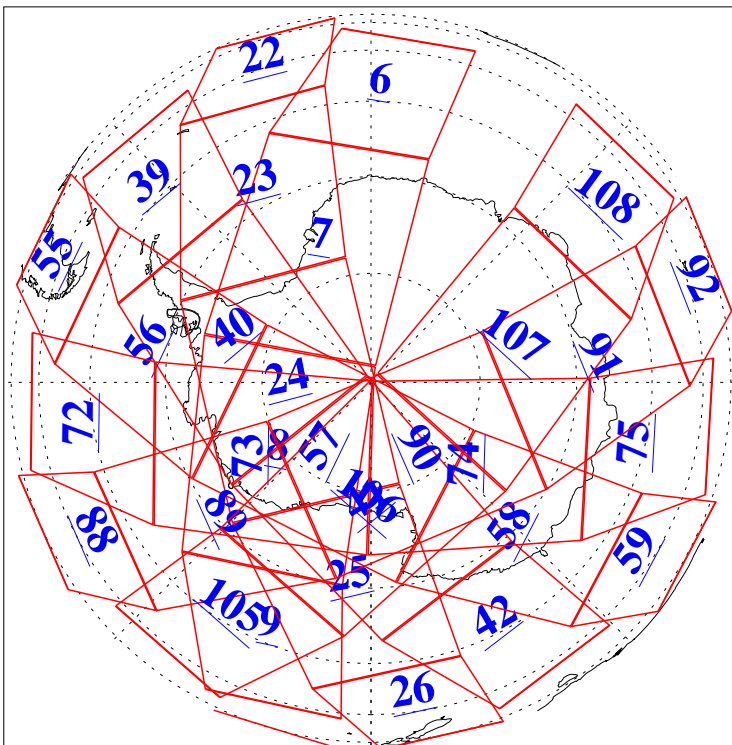

L1B Availability
AMSU Granules: 240
HSB Granules: 0
AIRS Granules: 240

20 Mar 2005
DoY 79
Aqua Day 1051
Granules: 1 to 120

Granules: 121 to 240

Legend: AMSU Available, HSB Available, AIRS Available

L1B Availability
AMSU Granules: 240
HSB Granules: 0
AIRS Granules: 240

20 Mar 2005
DoY 79
Aqua Day 1051
Ascending Granules

Descending Granules

Legend: AMSU Available, HSB Available, AIRS Available

L1B Availability
 AMSU Granules: 240
 HSB Granules: 0
 AIRS Granules: 240

20 Mar 2005
 DoY 79
 Aqua Day 1051

Northern Hemisphere Granules

Southern Hemisphere Granules

Legend: AMSU Available, HSB Available, AIRS Available