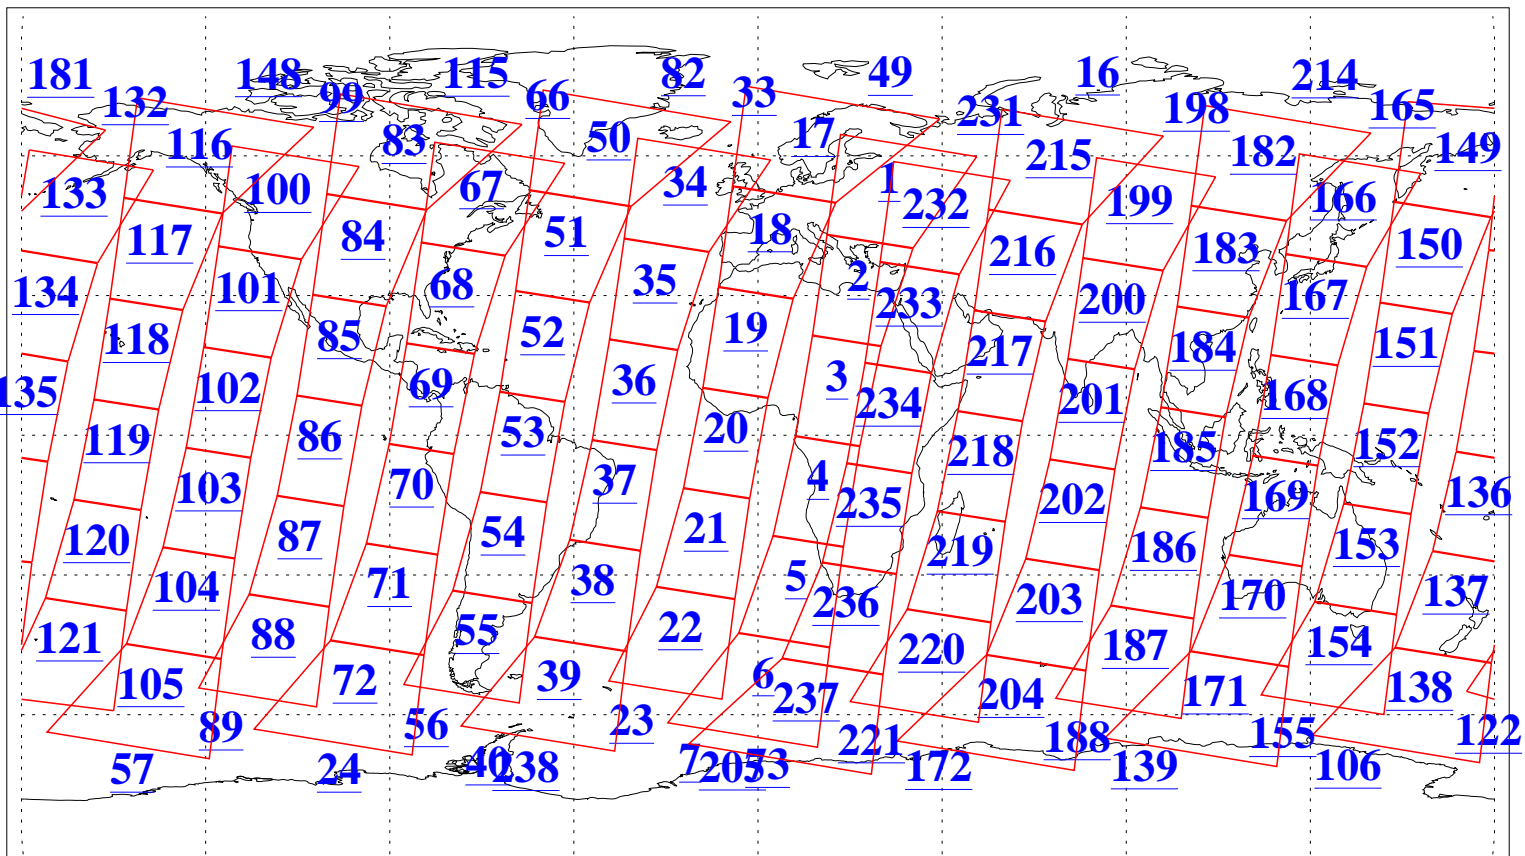

L1B Availability
AMSU Granules: 240
HSB Granules: 0
AIRS Granules: 240

20 Mar 2005
DoY 79
Aqua Day 1051
Granules: 1 to 120

Granules: 121 to 240

Legend: AMSU Available, HSB Available, AIRS Available

L1B Availability
AMSU Granules: 240
HSB Granules: 0
AIRS Granules: 240

20 Mar 2005
DoY 79
Aqua Day 1051
Ascending Granules

Descending Granules

Legend: AMSU Available, HSB Available, AIRS Available

L1B Availability
 AMSU Granules: 240
 HSB Granules: 0
 AIRS Granules: 240

20 Mar 2005
 DoY 79
 Aqua Day 1051

Northern Hemisphere Granules

Southern Hemisphere Granules

Legend: AMSU Available, HSB Available, AIRS Available