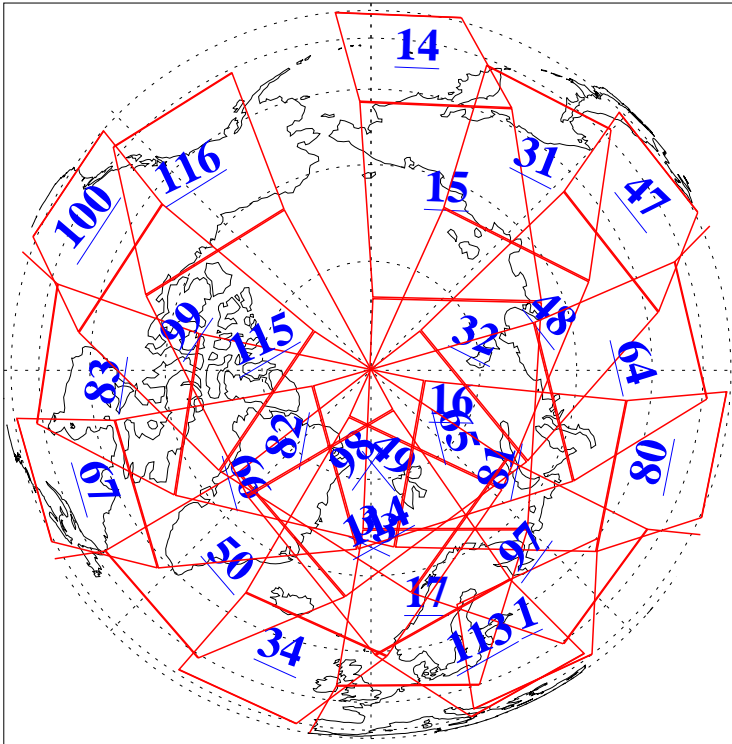

L1B Availability
AMSU Granules: 240
HSB Granules: 0
AIRS Granules: 240

20 Mar 2005
DoY 79
Aqua Day 1051
Granules: 1 to 120

Granules: 121 to 240

Legend: AMSU Available, HSB Available, AIRS Available

L1B Availability
AMSU Granules: 240
HSB Granules: 0
AIRS Granules: 240

20 Mar 2005
DoY 79
Aqua Day 1051
Ascending Granules

Descending Granules

Legend: AMSU Available, HSB Available, AIRS Available

L1B Availability
 AMSU Granules: 240
 HSB Granules: 0
 AIRS Granules: 240

20 Mar 2005
 DoY 79
 Aqua Day 1051

Northern Hemisphere Granules

Southern Hemisphere Granules

Legend: AMSU Available, HSB Available, AIRS Available