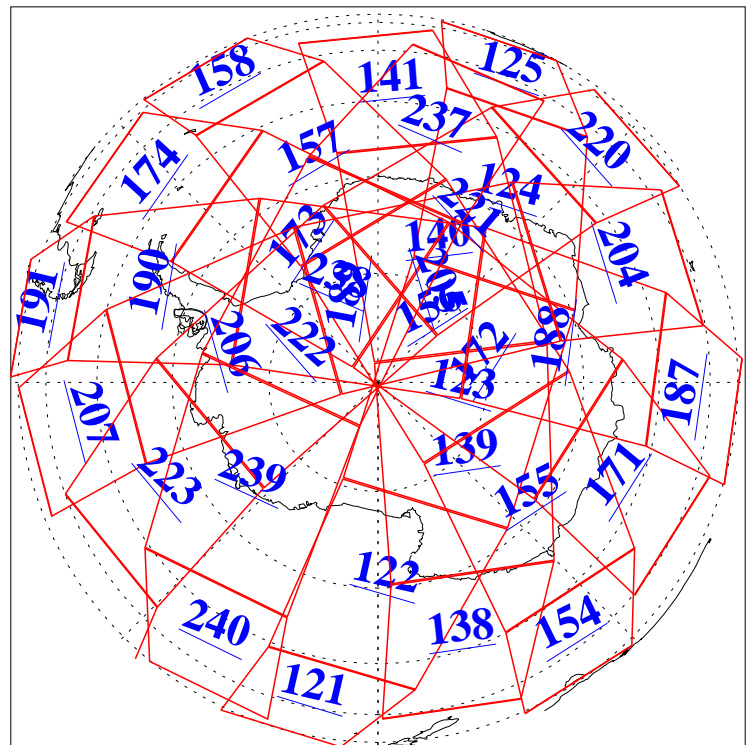

L1B Availability
AMSU Granules: 240
HSB Granules: 0
AIRS Granules: 240

20 Mar 2005
DoY 79
Aqua Day 1051
Granules: 1 to 120

Granules: 121 to 240

Legend: AMSU Available, HSB Available, AIRS Available

L1B Availability
AMSU Granules: 240
HSB Granules: 0
AIRS Granules: 240

20 Mar 2005
DoY 79
Aqua Day 1051
Ascending Granules

Descending Granules

Legend: AMSU Available, HSB Available, AIRS Available

L1B Availability
 AMSU Granules: 240
 HSB Granules: 0
 AIRS Granules: 240

20 Mar 2005
 DoY 79
 Aqua Day 1051

Northern Hemisphere Granules

Southern Hemisphere Granules

Legend: AMSU Available, HSB Available, AIRS Available