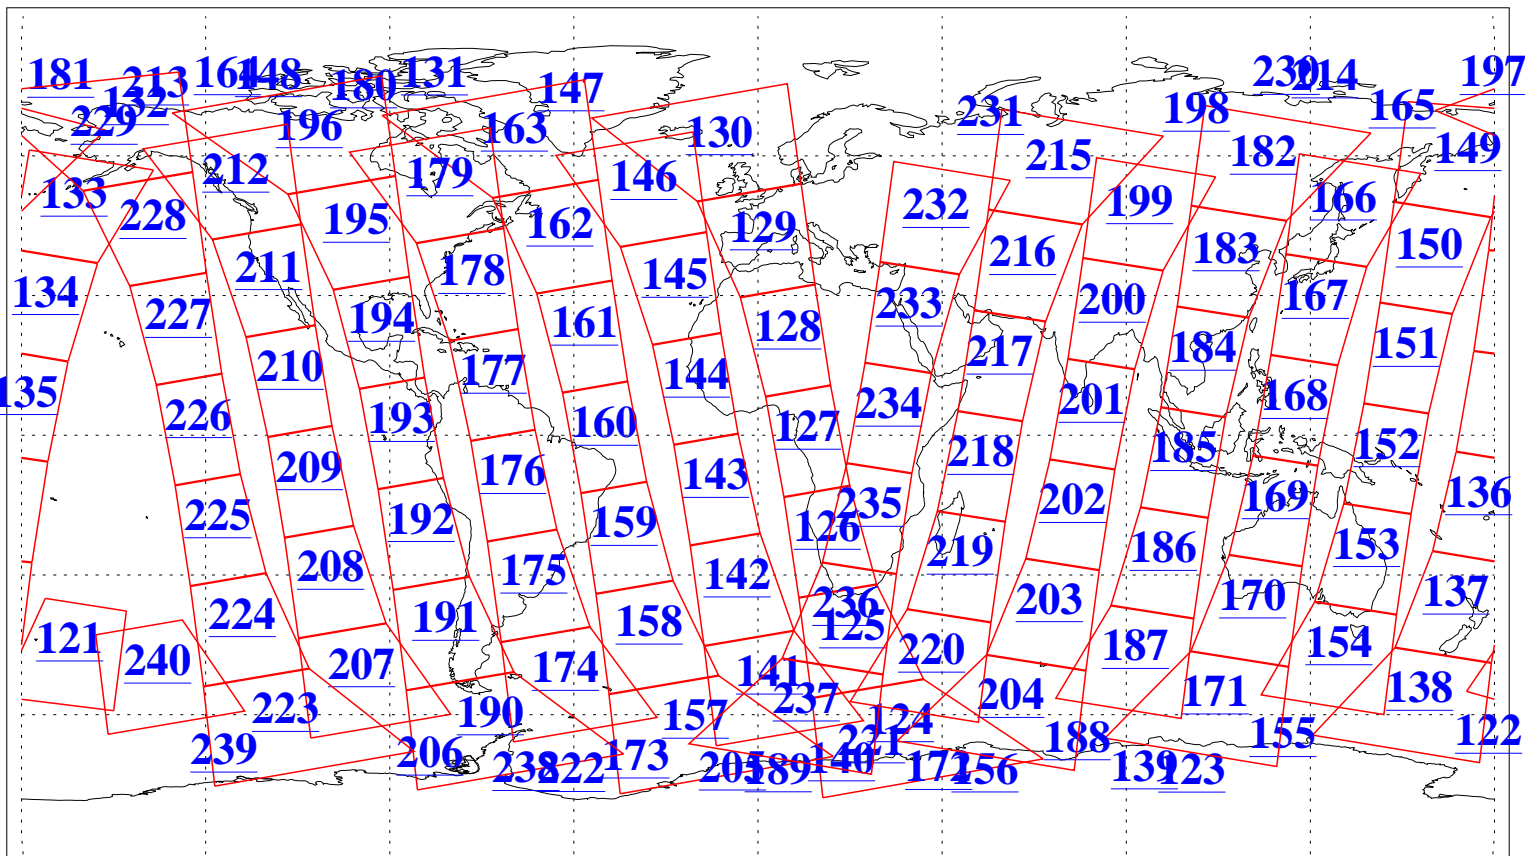

L1B Availability
AMSU Granules: 240
HSB Granules: 0
AIRS Granules: 240

20 Mar 2005
DoY 79
Aqua Day 1051
Granules: 1 to 120

Granules: 121 to 240

Legend: AMSU Available, HSB Available, AIRS Available

L1B Availability
AMSU Granules: 240
HSB Granules: 0
AIRS Granules: 240

20 Mar 2005
DoY 79
Aqua Day 1051
Ascending Granules

Descending Granules

Legend: AMSU Available, HSB Available, AIRS Available

L1B Availability
 AMSU Granules: 240
 HSB Granules: 0
 AIRS Granules: 240

20 Mar 2005
 DoY 79
 Aqua Day 1051

Northern Hemisphere Granules

Southern Hemisphere Granules

Legend: AMSU Available, HSB Available, AIRS Available