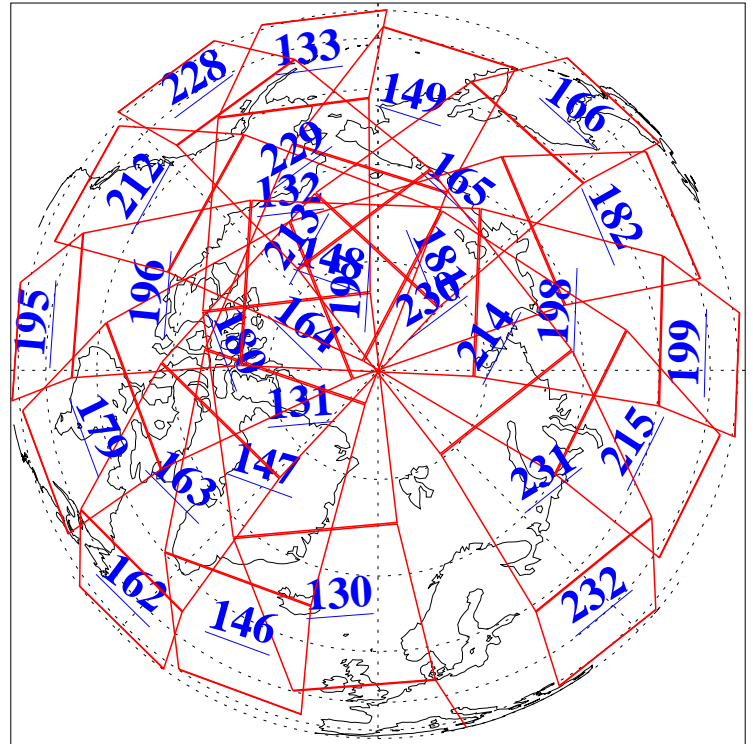

L1B Availability
AMSU Granules: 240
HSB Granules: 0
AIRS Granules: 240

20 Mar 2005
DoY 79
Aqua Day 1051
Granules: 1 to 120

Granules: 121 to 240

Legend: AMSU Available, HSB Available, AIRS Available

L1B Availability
AMSU Granules: 240
HSB Granules: 0
AIRS Granules: 240

20 Mar 2005
DoY 79
Aqua Day 1051
Ascending Granules

Descending Granules

Legend: AMSU Available, HSB Available, AIRS Available

L1B Availability
 AMSU Granules: 240
 HSB Granules: 0
 AIRS Granules: 240

20 Mar 2005
 DoY 79
 Aqua Day 1051

Northern Hemisphere Granules

Southern Hemisphere Granules

Legend: AMSU Available, HSB Available, AIRS Available