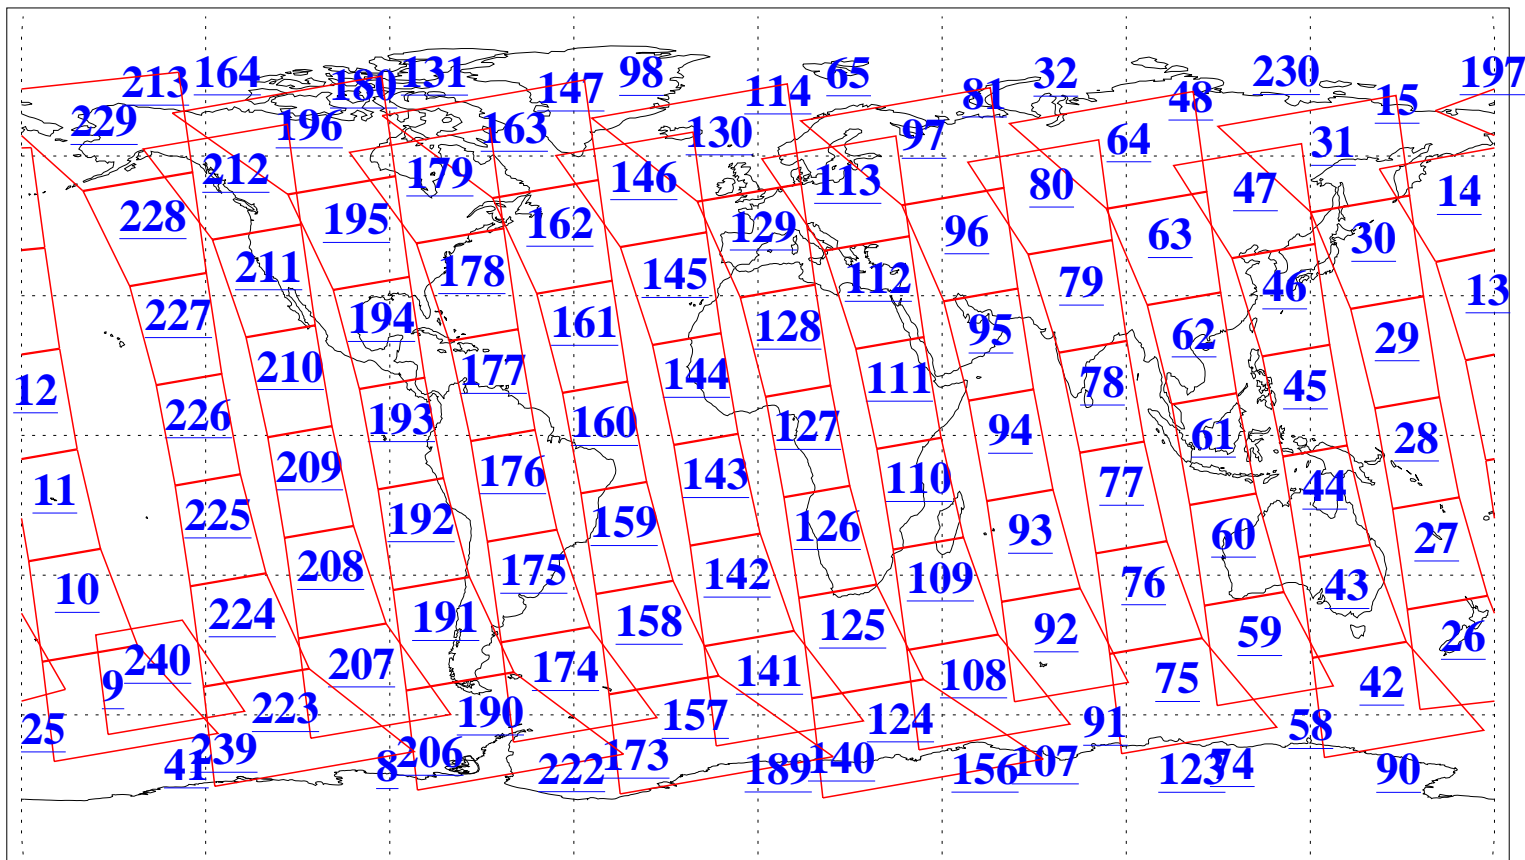

L1B Availability
AMSU Granules: 240
HSB Granules: 0
AIRS Granules: 240

20 Mar 2005
DoY 79
Aqua Day 1051
Granules: 1 to 120

Granules: 121 to 240

Legend: AMSU Available, HSB Available, AIRS Available

L1B Availability
AMSU Granules: 240
HSB Granules: 0
AIRS Granules: 240

20 Mar 2005
DoY 79
Aqua Day 1051
Ascending Granules

Descending Granules

Legend: AMSU Available, HSB Available, AIRS Available

L1B Availability
 AMSU Granules: 240
 HSB Granules: 0
 AIRS Granules: 240

20 Mar 2005
 DoY 79
 Aqua Day 1051

Northern Hemisphere Granules

Southern Hemisphere Granules

Legend: AMSU Available, HSB Available, AIRS Available