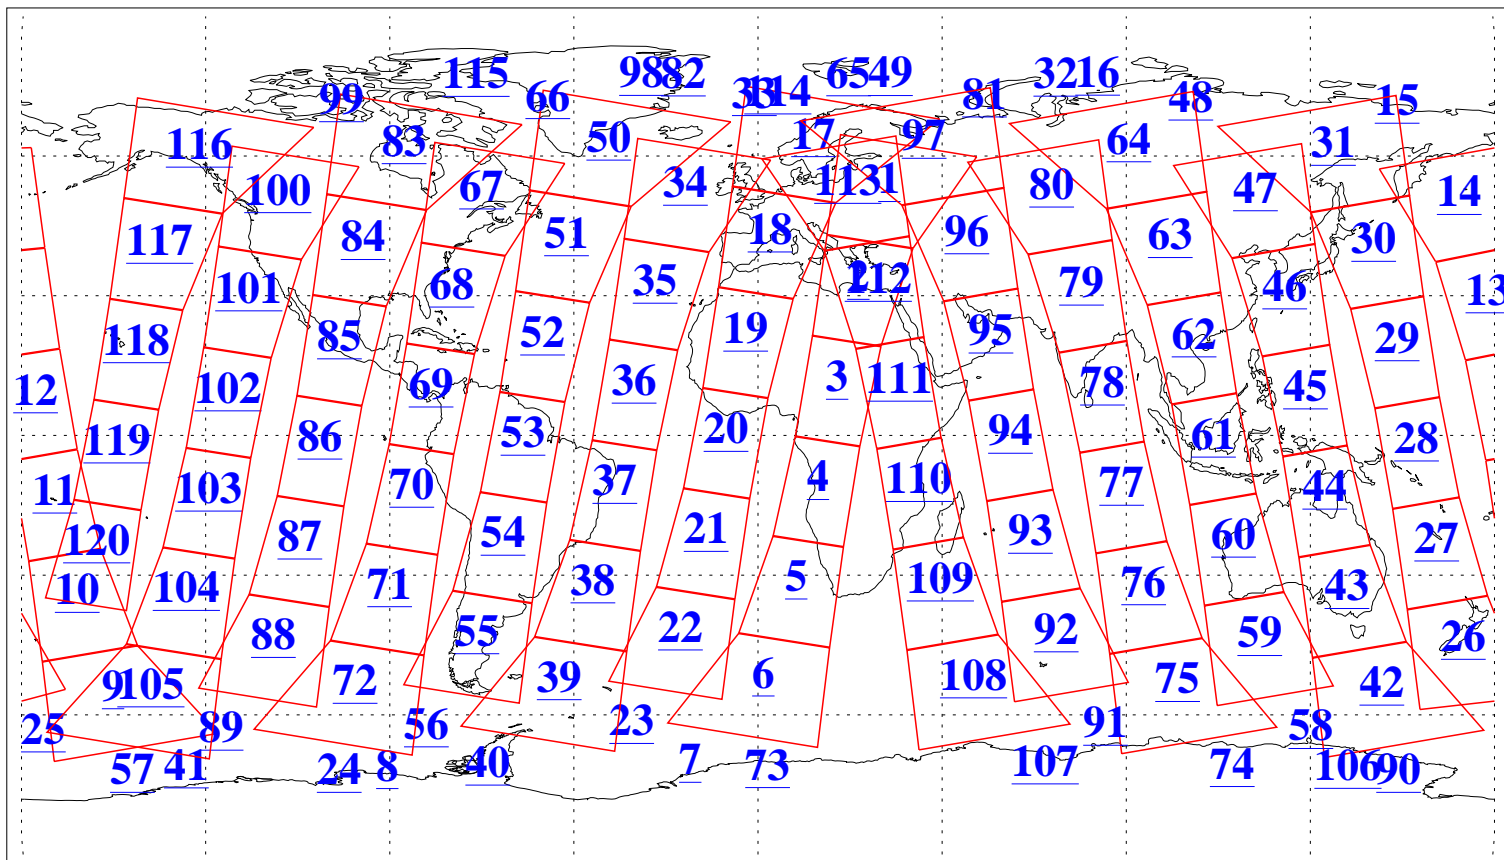

L1B Availability
AMSU Granules: 240
HSB Granules: 0
AIRS Granules: 240

20 Mar 2005
DoY 79
Aqua Day 1051
Granules: 1 to 120

Granules: 121 to 240

Legend: AMSU Available, HSB Available, AIRS Available

L1B Availability
AMSU Granules: 240
HSB Granules: 0
AIRS Granules: 240

20 Mar 2005
DoY 79
Aqua Day 1051
Ascending Granules

Descending Granules

Legend: AMSU Available, HSB Available, AIRS Available

L1B Availability
 AMSU Granules: 240
 HSB Granules: 0
 AIRS Granules: 240

20 Mar 2005
 DoY 79
 Aqua Day 1051

Northern Hemisphere Granules

Southern Hemisphere Granules

Legend: AMSU Available, HSB Available, AIRS Available