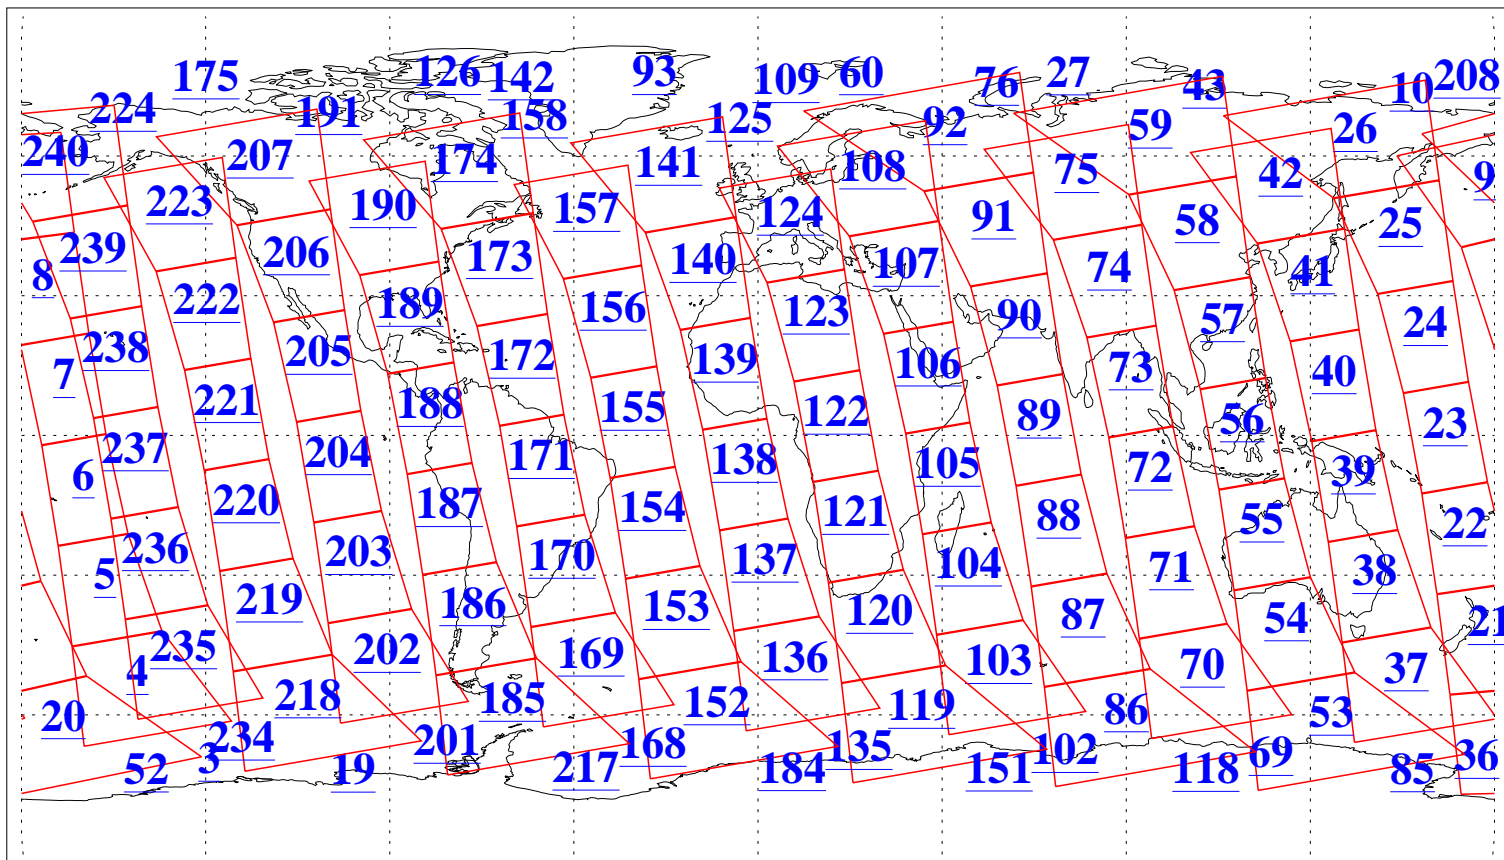

L1B Availability
AMSU Granules: 240
HSB Granules: 0
AIRS Granules: 240

17 Mar 2005
DoY 76
Aqua Day 1048
Granules: 1 to 120

Granules: 121 to 240

Legend: AMSU Available, HSB Available, AIRS Available

L1B Availability
 AMSU Granules: 240
 HSB Granules: 0
 AIRS Granules: 240

17 Mar 2005
 DoY 76
 Aqua Day 1048
 Ascending Granules

Descending Granules

Legend: AMSU Available, HSB Available, AIRS Available

L1B Availability
 AMSU Granules: 240
 HSB Granules: 0
 AIRS Granules: 240

17 Mar 2005
 DoY 76
 Aqua Day 1048

Northern Hemisphere Granules

Southern Hemisphere Granules

Legend: AMSU Available, HSB Available, AIRS Available