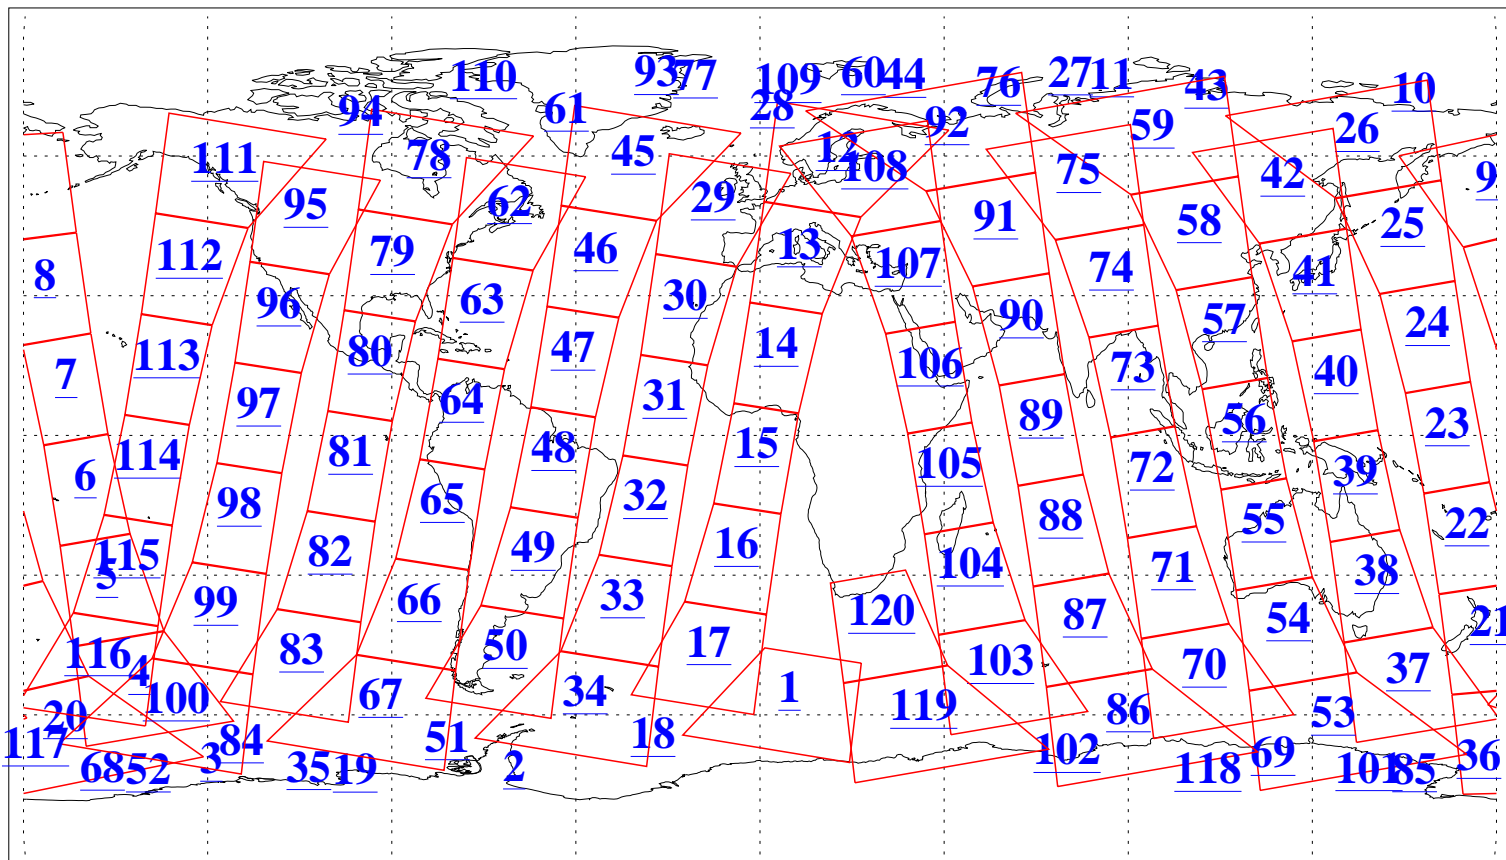

L1B Availability
AMSU Granules: 240
HSB Granules: 0
AIRS Granules: 240

17 Mar 2005
DoY 76
Aqua Day 1048
Granules: 1 to 120

Granules: 121 to 240

Legend: AMSU Available, HSB Available, AIRS Available

L1B Availability
 AMSU Granules: 240
 HSB Granules: 0
 AIRS Granules: 240

17 Mar 2005
 DoY 76
 Aqua Day 1048
 Ascending Granules

Descending Granules

Legend: AMSU Available, HSB Available, AIRS Available

L1B Availability
 AMSU Granules: 240
 HSB Granules: 0
 AIRS Granules: 240

17 Mar 2005
 DoY 76
 Aqua Day 1048

Northern Hemisphere Granules

Southern Hemisphere Granules

Legend: AMSU Available, HSB Available, AIRS Available