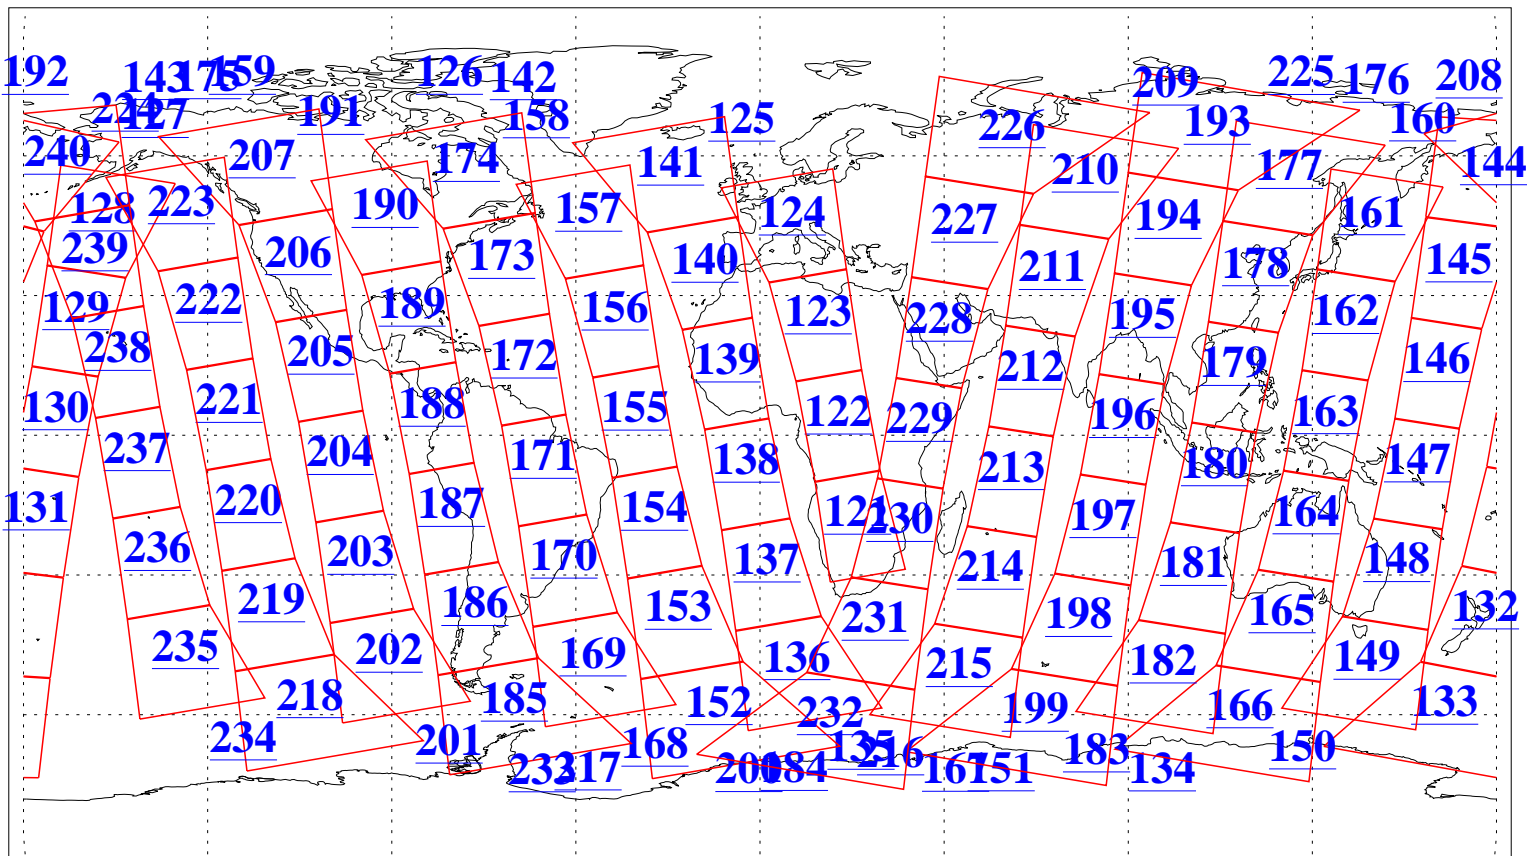

L1B Availability
AMSU Granules: 240
HSB Granules: 0
AIRS Granules: 240

17 Mar 2005
DoY 76
Aqua Day 1048
Granules: 1 to 120

Granules: 121 to 240

Legend: AMSU Available, HSB Available, AIRS Available

L1B Availability
 AMSU Granules: 240
 HSB Granules: 0
 AIRS Granules: 240

17 Mar 2005
 DoY 76
 Aqua Day 1048
 Ascending Granules

Descending Granules

Legend: AMSU Available, HSB Available, AIRS Available

L1B Availability
 AMSU Granules: 240
 HSB Granules: 0
 AIRS Granules: 240

17 Mar 2005
 DoY 76
 Aqua Day 1048