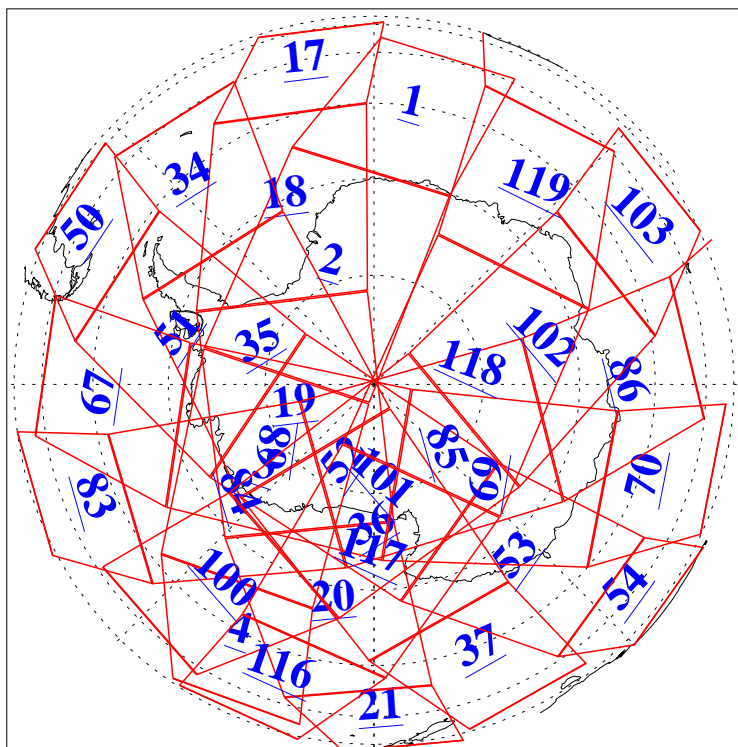

L1B Availability
AMSU Granules: 240
HSB Granules: 0
AIRS Granules: 240

17 Mar 2005
DoY 76
Aqua Day 1048
Granules: 1 to 120

Granules: 121 to 240

Legend: AMSU Available, HSB Available, AIRS Available

L1B Availability
 AMSU Granules: 240
 HSB Granules: 0
 AIRS Granules: 240

17 Mar 2005
 DoY 76
 Aqua Day 1048
 Ascending Granules

Descending Granules

Legend: AMSU Available, HSB Available, AIRS Available

L1B Availability
 AMSU Granules: 240
 HSB Granules: 0
 AIRS Granules: 240

17 Mar 2005
 DoY 76
 Aqua Day 1048

Northern Hemisphere Granules

Southern Hemisphere Granules

Legend: AMSU Available, HSB Available, AIRS Available