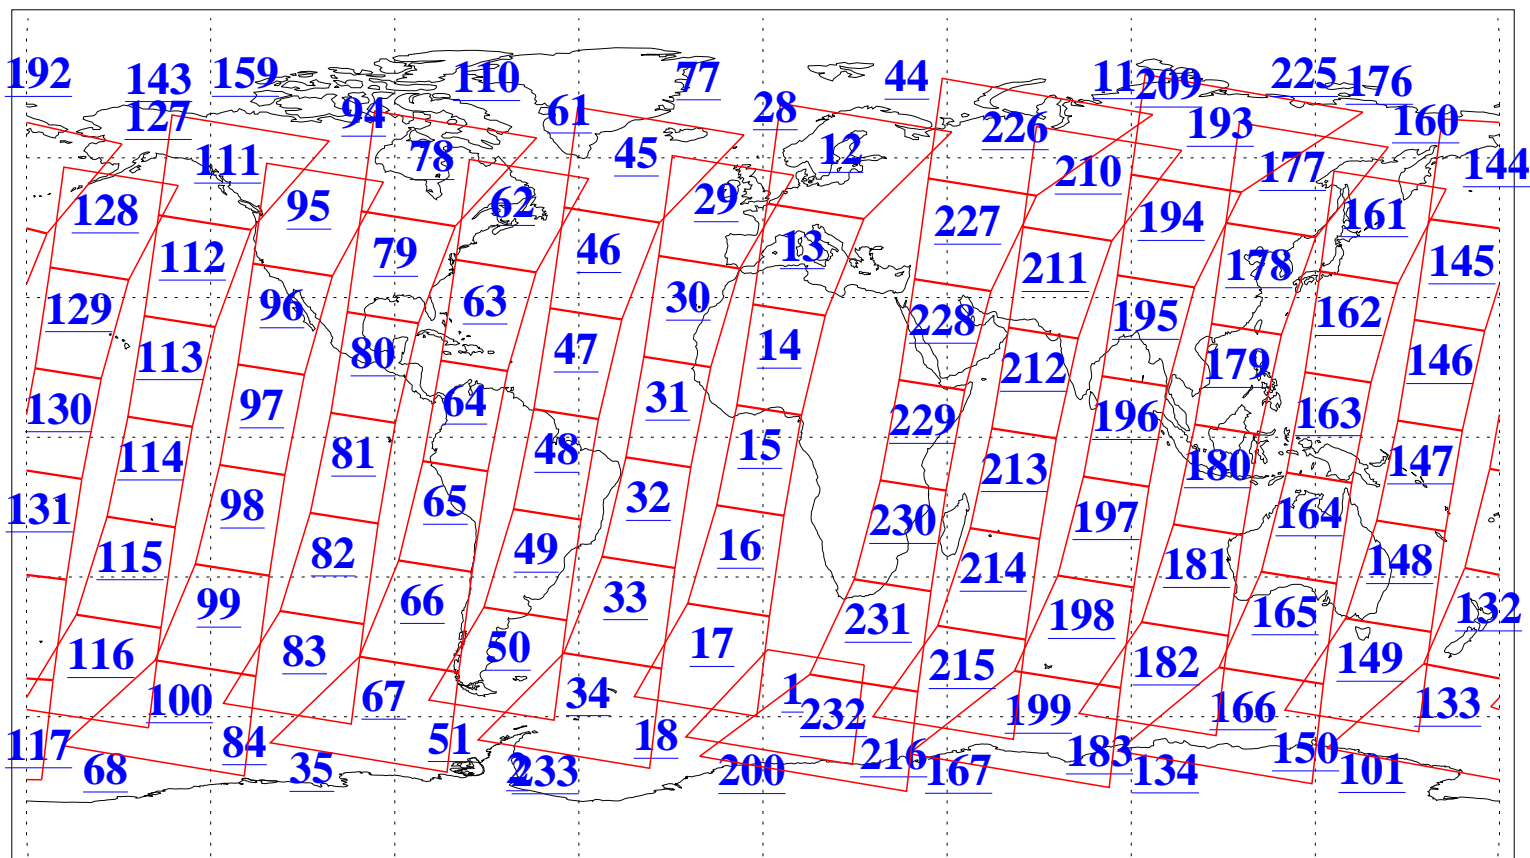

L1B Availability
AMSU Granules: 240
HSB Granules: 0
AIRS Granules: 240

17 Mar 2005
DoY 76
Aqua Day 1048
Granules: 1 to 120

Granules: 121 to 240

Legend: AMSU Available, HSB Available, AIRS Available

L1B Availability
 AMSU Granules: 240
 HSB Granules: 0
 AIRS Granules: 240

17 Mar 2005
 DoY 76
 Aqua Day 1048
 Ascending Granules

Descending Granules

Legend: AMSU Available, HSB Available, AIRS Available

L1B Availability
 AMSU Granules: 240
 HSB Granules: 0
 AIRS Granules: 240

17 Mar 2005
 DoY 76
 Aqua Day 1048

Northern Hemisphere Granules

Southern Hemisphere Granules

Legend: AMSU Available, HSB Available, AIRS Available