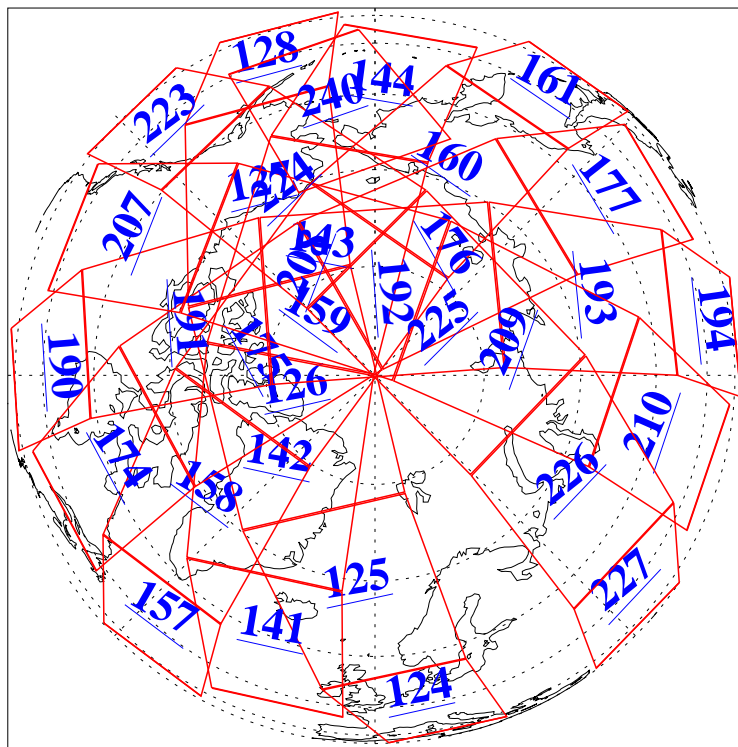

L1B Availability
AMSU Granules: 240
HSB Granules: 0
AIRS Granules: 240

17 Mar 2005
DoY 76
Aqua Day 1048
Granules: 1 to 120

Granules: 121 to 240

Legend: AMSU Available, HSB Available, AIRS Available

L1B Availability
 AMSU Granules: 240
 HSB Granules: 0
 AIRS Granules: 240

17 Mar 2005
 DoY 76
 Aqua Day 1048
 Ascending Granules

Descending Granules

Legend: AMSU Available, HSB Available, AIRS Available

L1B Availability
 AMSU Granules: 240
 HSB Granules: 0
 AIRS Granules: 240

17 Mar 2005
 DoY 76
 Aqua Day 1048

Northern Hemisphere Granules

Southern Hemisphere Granules

Legend: AMSU Available, HSB Available, AIRS Available