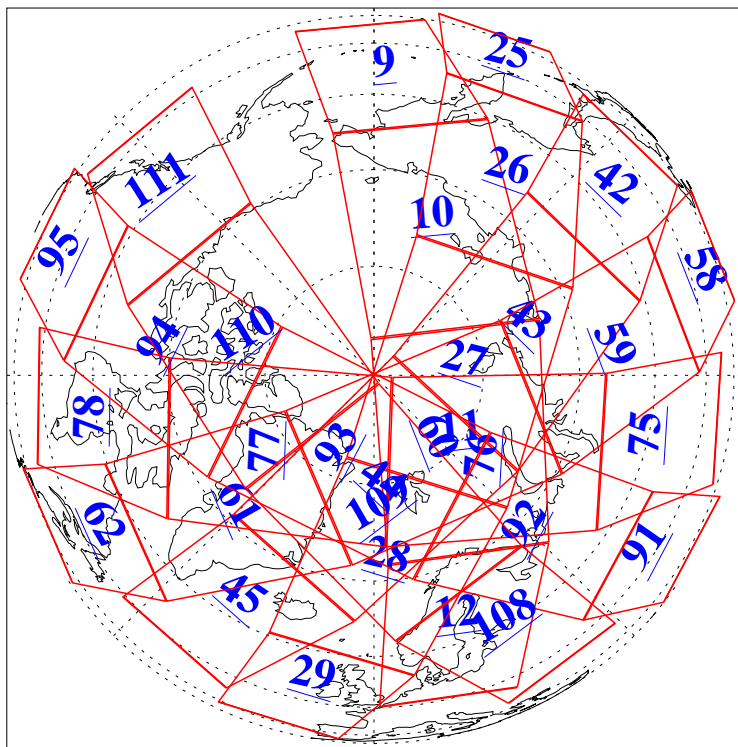

L1B Availability
AMSU Granules: 240
HSB Granules: 0
AIRS Granules: 240

17 Mar 2005
DoY 76
Aqua Day 1048
Granules: 1 to 120

Granules: 121 to 240

Legend: AMSU Available, HSB Available, AIRS Available

L1B Availability
 AMSU Granules: 240
 HSB Granules: 0
 AIRS Granules: 240

17 Mar 2005
 DoY 76
 Aqua Day 1048
 Ascending Granules

Descending Granules

Legend: AMSU Available, HSB Available, AIRS Available

L1B Availability
 AMSU Granules: 240
 HSB Granules: 0
 AIRS Granules: 240

17 Mar 2005
 DoY 76
 Aqua Day 1048

Northern Hemisphere Granules

Southern Hemisphere Granules

Legend: AMSU Available, HSB Available, AIRS Available