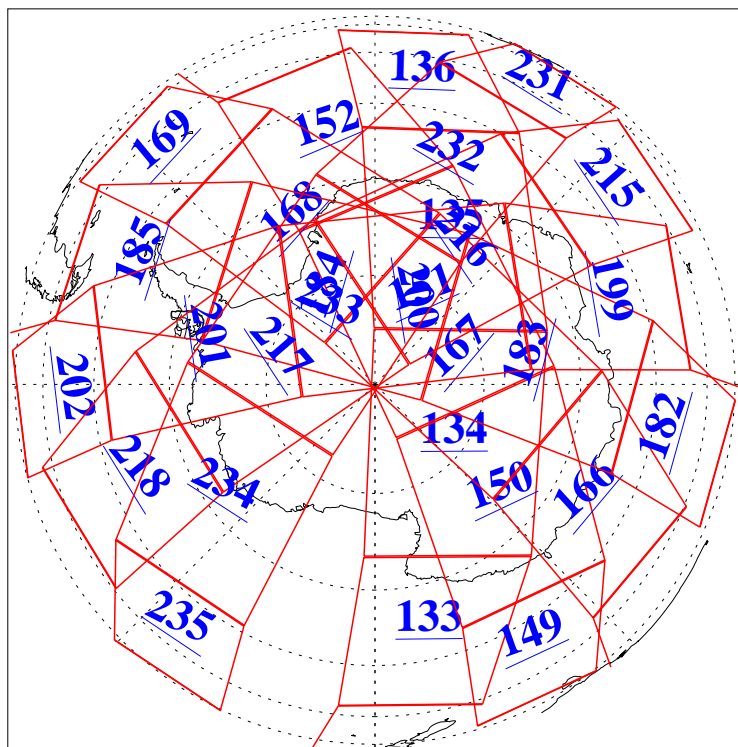

L1B Availability
AMSU Granules: 240
HSB Granules: 0
AIRS Granules: 240

17 Mar 2005
DoY 76
Aqua Day 1048
Granules: 1 to 120

Granules: 121 to 240

Legend: AMSU Available, HSB Available, AIRS Available

L1B Availability
 AMSU Granules: 240
 HSB Granules: 0
 AIRS Granules: 240

17 Mar 2005
 DoY 76
 Aqua Day 1048
 Ascending Granules

Descending Granules

Legend: AMSU Available, HSB Available, AIRS Available

L1B Availability
 AMSU Granules: 240
 HSB Granules: 0
 AIRS Granules: 240

17 Mar 2005
 DoY 76
 Aqua Day 1048

Northern Hemisphere Granules

Southern Hemisphere Granules

Legend: AMSU Available, HSB Available, AIRS Available