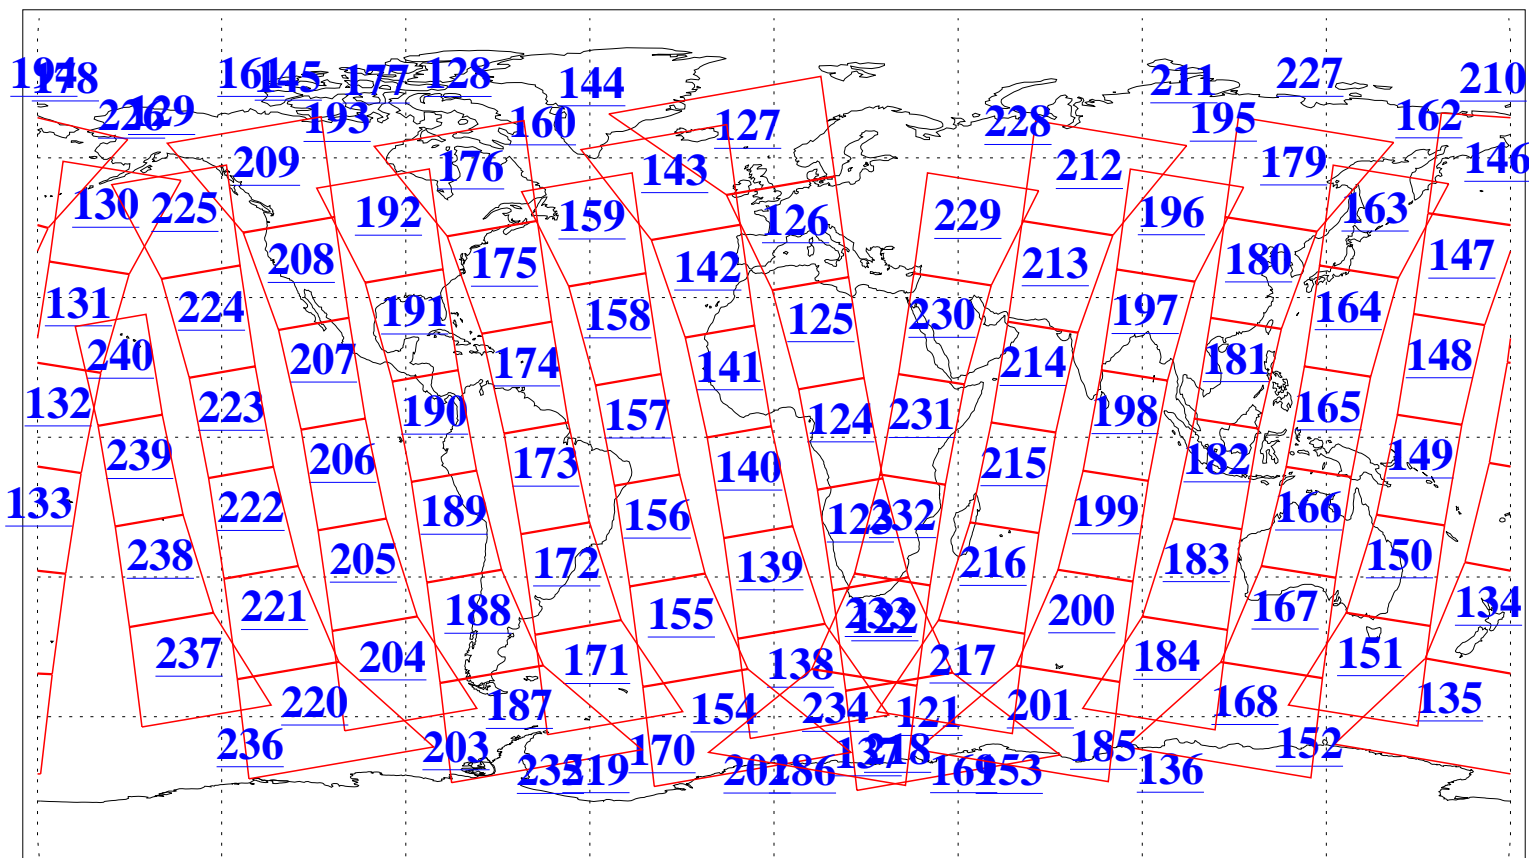

L1B Availability
AMSU Granules: 240
HSB Granules: 0
AIRS Granules: 240

15 Mar 2005
DoY 74
Aqua Day 1046
Granules: 1 to 120

Granules: 121 to 240

Legend: AMSU Available, HSB Available, AIRS Available

L1B Availability
AMSU Granules: 240
HSB Granules: 0
AIRS Granules: 240

15 Mar 2005
DoY 74
Aqua Day 1046
Ascending Granules

Descending Granules

Legend: AMSU Available, HSB Available, AIRS Available

L1B Availability
AMSU Granules: 240
HSB Granules: 0
AIRS Granules: 240

15 Mar 2005
DoY 74
Aqua Day 1046

Northern Hemisphere Granules

Southern Hemisphere Granules

Legend: AMSU Available, HSB Available, AIRS Available