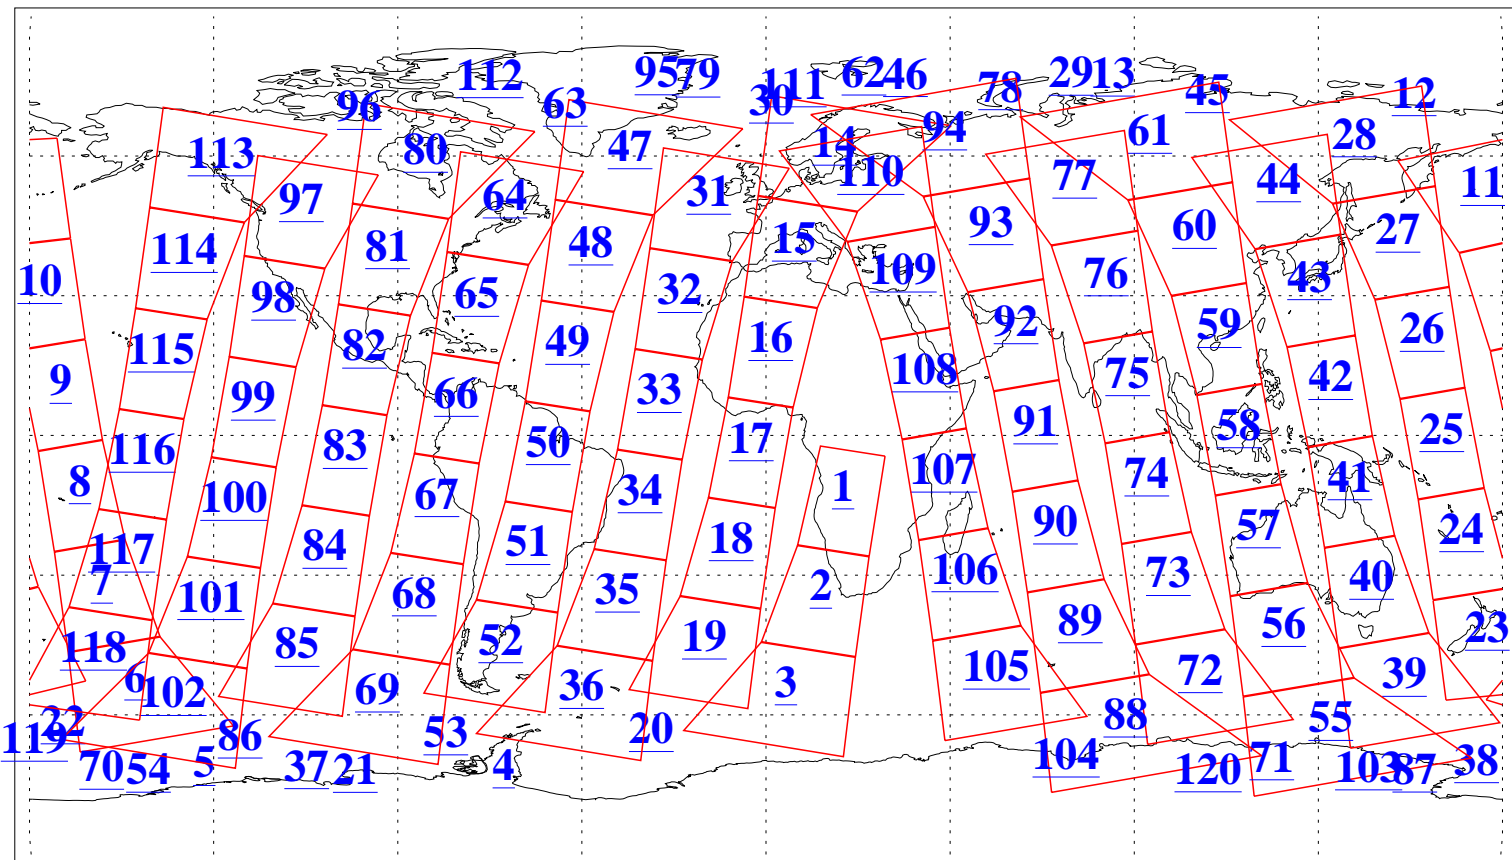

L1B Availability
AMSU Granules: 240
HSB Granules: 0
AIRS Granules: 240

15 Mar 2005
DoY 74
Aqua Day 1046
Granules: 1 to 120

Granules: 121 to 240

Legend: AMSU Available, HSB Available, AIRS Available

L1B Availability
AMSU Granules: 240
HSB Granules: 0
AIRS Granules: 240

15 Mar 2005
DoY 74
Aqua Day 1046
Ascending Granules

Descending Granules

Legend: AMSU Available, HSB Available, AIRS Available

L1B Availability
AMSU Granules: 240
HSB Granules: 0
AIRS Granules: 240

15 Mar 2005
DoY 74
Aqua Day 1046

Northern Hemisphere Granules

Southern Hemisphere Granules

Legend: AMSU Available, HSB Available, AIRS Available