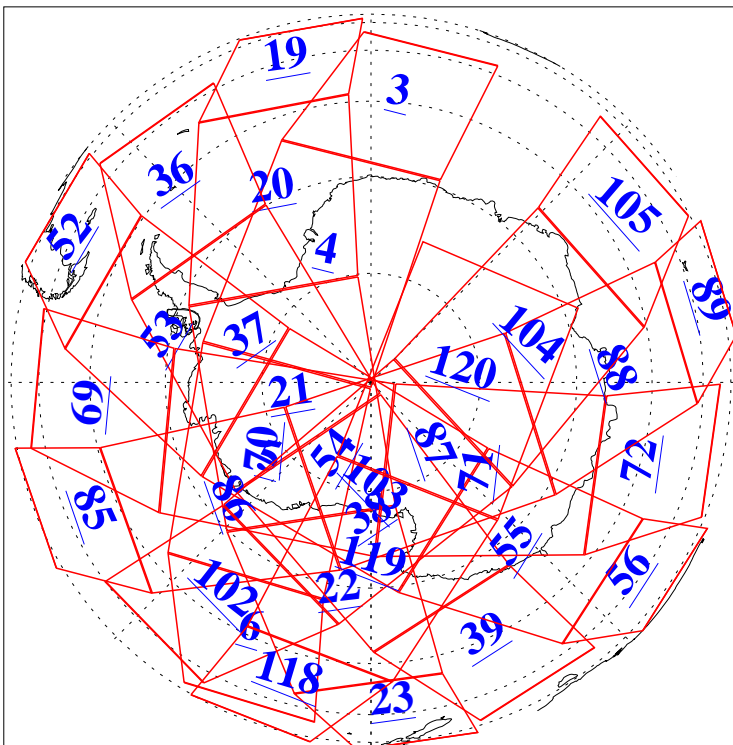

L1B Availability
AMSU Granules: 240
HSB Granules: 0
AIRS Granules: 240

15 Mar 2005
DoY 74
Aqua Day 1046
Granules: 1 to 120

Granules: 121 to 240

Legend: AMSU Available, HSB Available, AIRS Available

L1B Availability
AMSU Granules: 240
HSB Granules: 0
AIRS Granules: 240

15 Mar 2005
DoY 74
Aqua Day 1046
Ascending Granules

Descending Granules

Legend: AMSU Available, HSB Available, AIRS Available

L1B Availability
AMSU Granules: 240
HSB Granules: 0
AIRS Granules: 240

15 Mar 2005
DoY 74
Aqua Day 1046

Northern Hemisphere Granules

Southern Hemisphere Granules

Legend: AMSU Available, HSB Available, AIRS Available