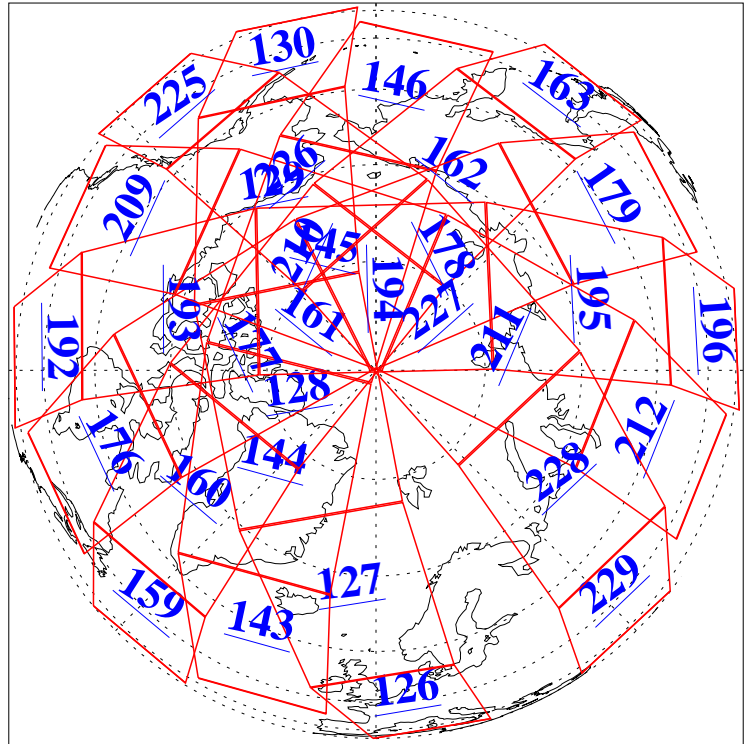

L1B Availability
AMSU Granules: 240
HSB Granules: 0
AIRS Granules: 240

15 Mar 2005
DoY 74
Aqua Day 1046
Granules: 1 to 120

Granules: 121 to 240

Legend: AMSU Available, HSB Available, AIRS Available

L1B Availability
AMSU Granules: 240
HSB Granules: 0
AIRS Granules: 240

15 Mar 2005
DoY 74
Aqua Day 1046
Ascending Granules

Descending Granules

Legend: AMSU Available, HSB Available, AIRS Available

L1B Availability
AMSU Granules: 240
HSB Granules: 0
AIRS Granules: 240

15 Mar 2005
DoY 74
Aqua Day 1046

Northern Hemisphere Granules

Southern Hemisphere Granules

Legend: AMSU Available, HSB Available, AIRS Available