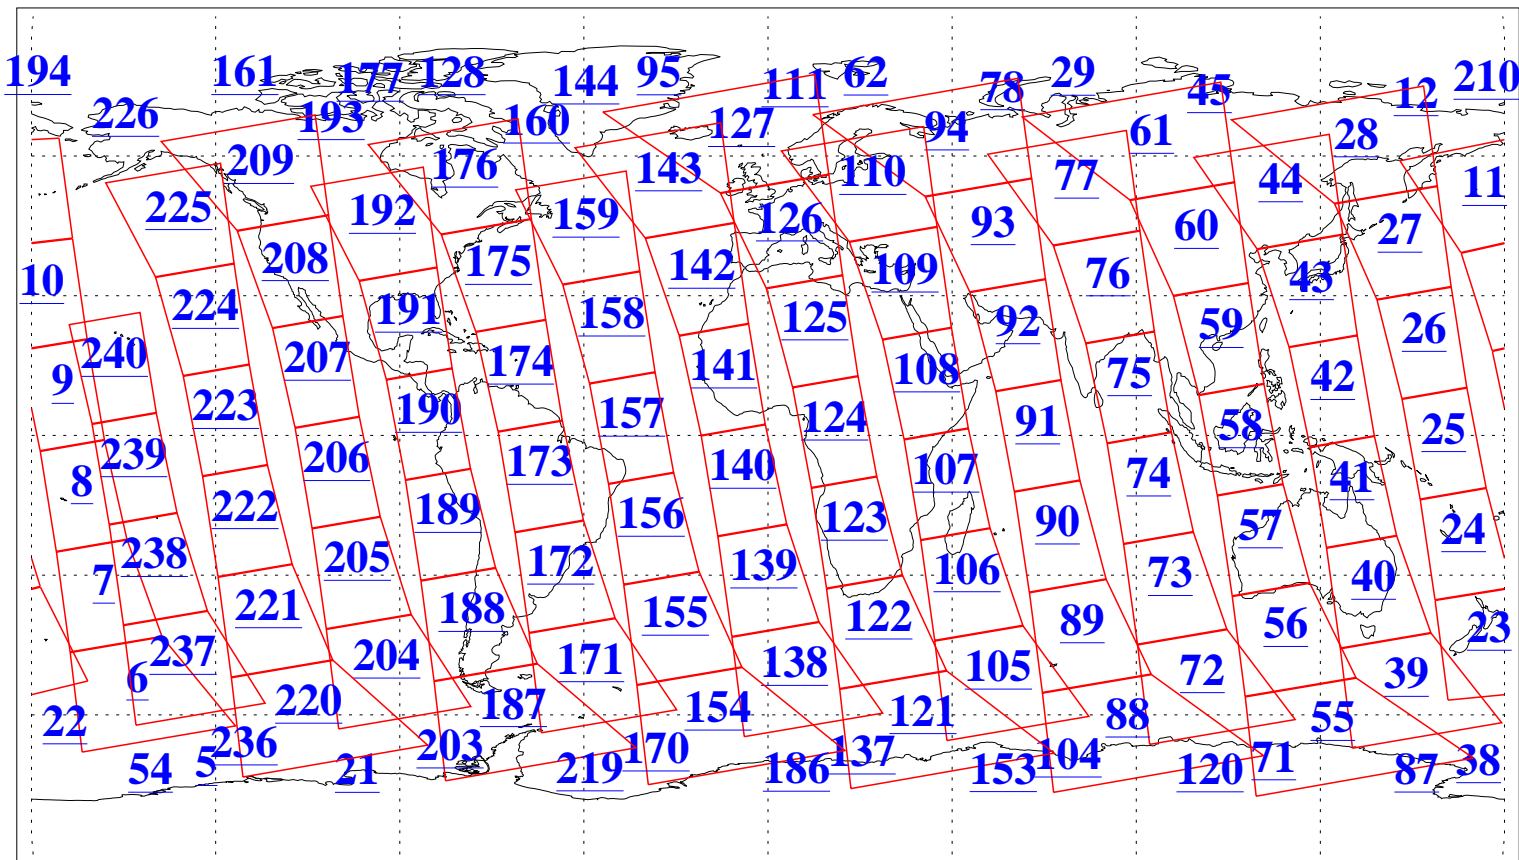

L1B Availability
AMSU Granules: 240
HSB Granules: 0
AIRS Granules: 240

15 Mar 2005
DoY 74
Aqua Day 1046
Granules: 1 to 120

Granules: 121 to 240

Legend: AMSU Available, HSB Available, AIRS Available

L1B Availability
AMSU Granules: 240
HSB Granules: 0
AIRS Granules: 240

15 Mar 2005
DoY 74
Aqua Day 1046
Ascending Granules

Descending Granules

Legend: AMSU Available, HSB Available, AIRS Available

L1B Availability
AMSU Granules: 240
HSB Granules: 0
AIRS Granules: 240

15 Mar 2005
DoY 74
Aqua Day 1046

Northern Hemisphere Granules

Southern Hemisphere Granules

Legend: AMSU Available, HSB Available, AIRS Available