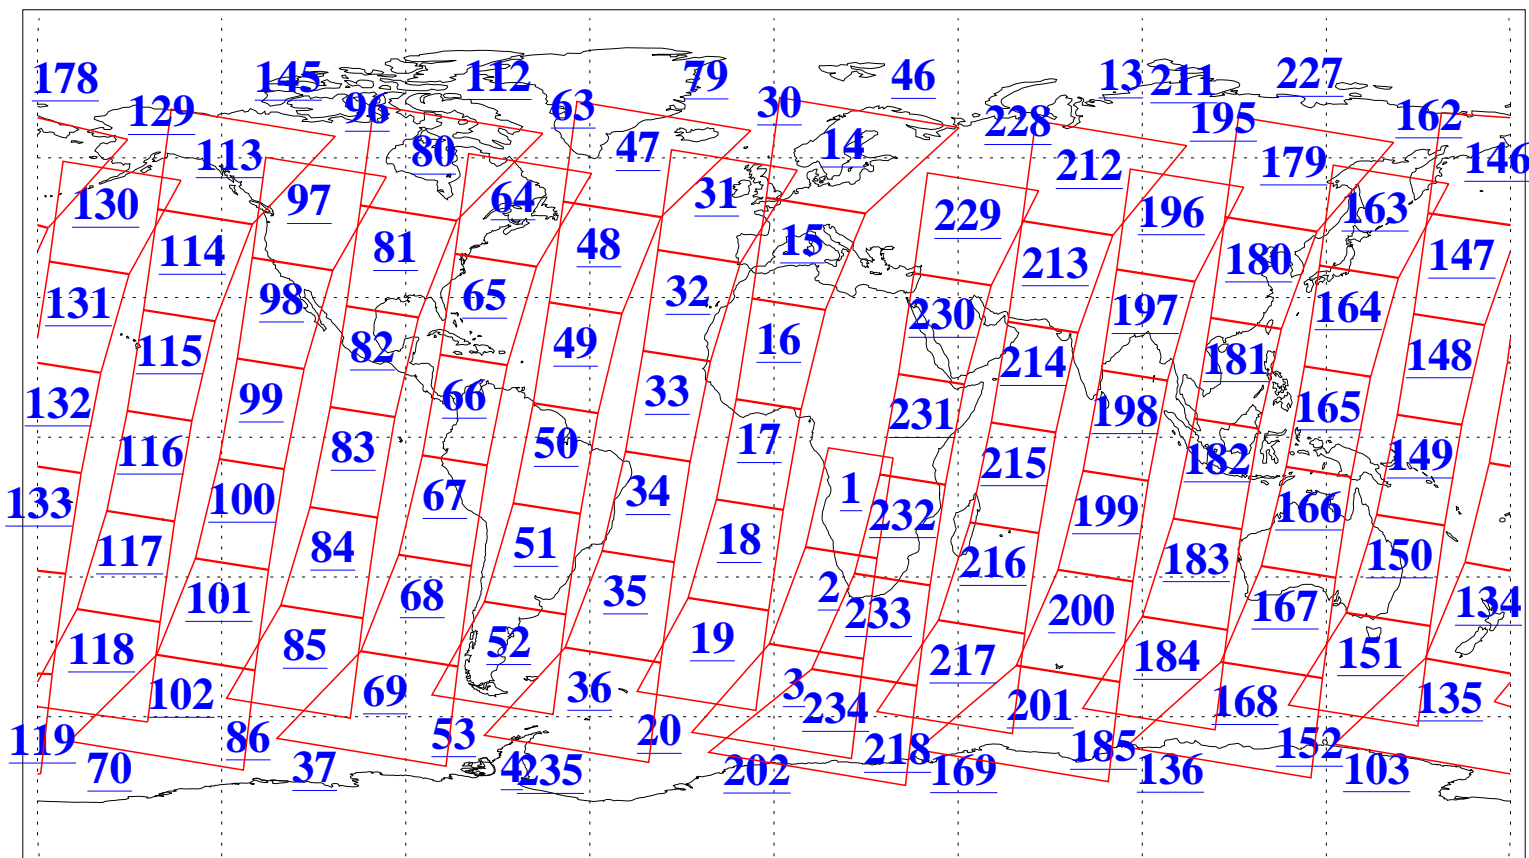

L1B Availability
AMSU Granules: 240
HSB Granules: 0
AIRS Granules: 240

15 Mar 2005
DoY 74
Aqua Day 1046
Granules: 1 to 120

Granules: 121 to 240

Legend: AMSU Available, HSB Available, AIRS Available

L1B Availability
AMSU Granules: 240
HSB Granules: 0
AIRS Granules: 240

15 Mar 2005
DoY 74
Aqua Day 1046
Ascending Granules

Descending Granules

Legend: AMSU Available, HSB Available, AIRS Available

L1B Availability
AMSU Granules: 240
HSB Granules: 0
AIRS Granules: 240

15 Mar 2005
DoY 74
Aqua Day 1046

Northern Hemisphere Granules

Southern Hemisphere Granules

Legend: AMSU Available, HSB Available, AIRS Available