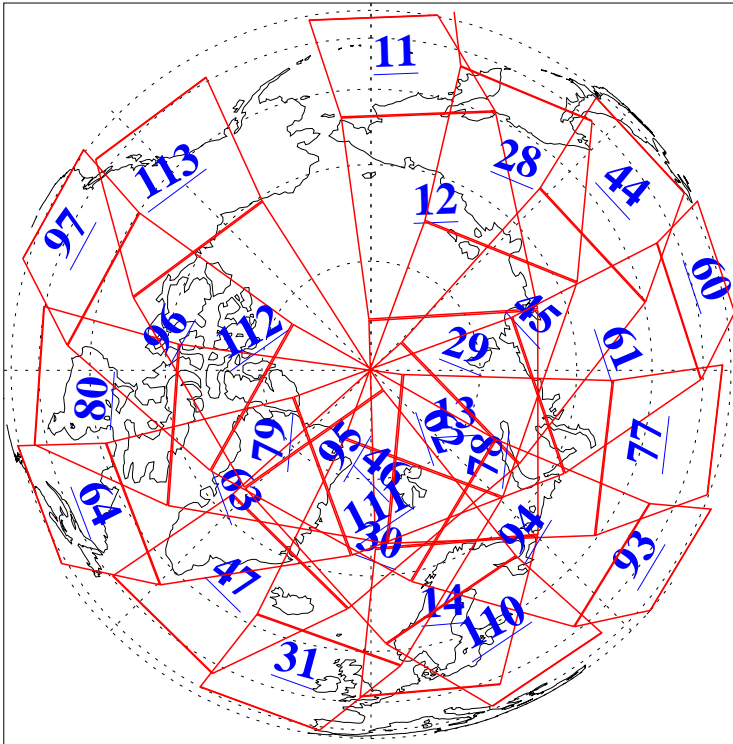

L1B Availability
AMSU Granules: 240
HSB Granules: 0
AIRS Granules: 240

15 Mar 2005
DoY 74
Aqua Day 1046
Granules: 1 to 120

Granules: 121 to 240

Legend: AMSU Available, HSB Available, AIRS Available

L1B Availability
AMSU Granules: 240
HSB Granules: 0
AIRS Granules: 240

15 Mar 2005
DoY 74
Aqua Day 1046
Ascending Granules

Descending Granules

Legend: AMSU Available, HSB Available, AIRS Available

L1B Availability
AMSU Granules: 240
HSB Granules: 0
AIRS Granules: 240

15 Mar 2005
DoY 74
Aqua Day 1046

Northern Hemisphere Granules

Southern Hemisphere Granules

Legend: AMSU Available, HSB Available, AIRS Available