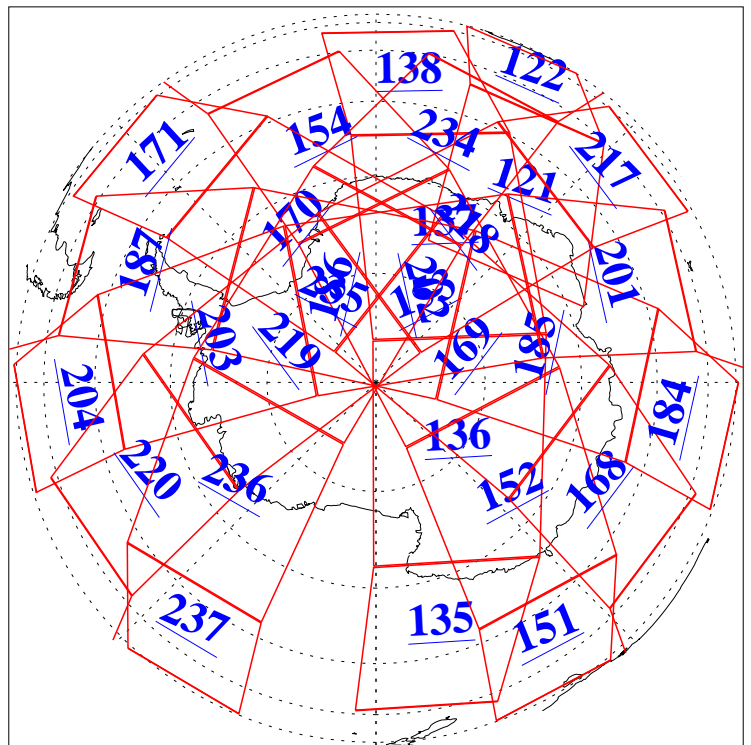

L1B Availability
AMSU Granules: 240
HSB Granules: 0
AIRS Granules: 240

15 Mar 2005
DoY 74
Aqua Day 1046
Granules: 1 to 120

Granules: 121 to 240

Legend: AMSU Available, HSB Available, AIRS Available

L1B Availability
AMSU Granules: 240
HSB Granules: 0
AIRS Granules: 240

15 Mar 2005
DoY 74
Aqua Day 1046
Ascending Granules

Descending Granules

Legend: AMSU Available, HSB Available, AIRS Available

L1B Availability
AMSU Granules: 240
HSB Granules: 0
AIRS Granules: 240

15 Mar 2005
DoY 74
Aqua Day 1046

Northern Hemisphere Granules

Southern Hemisphere Granules

Legend: AMSU Available, HSB Available, AIRS Available