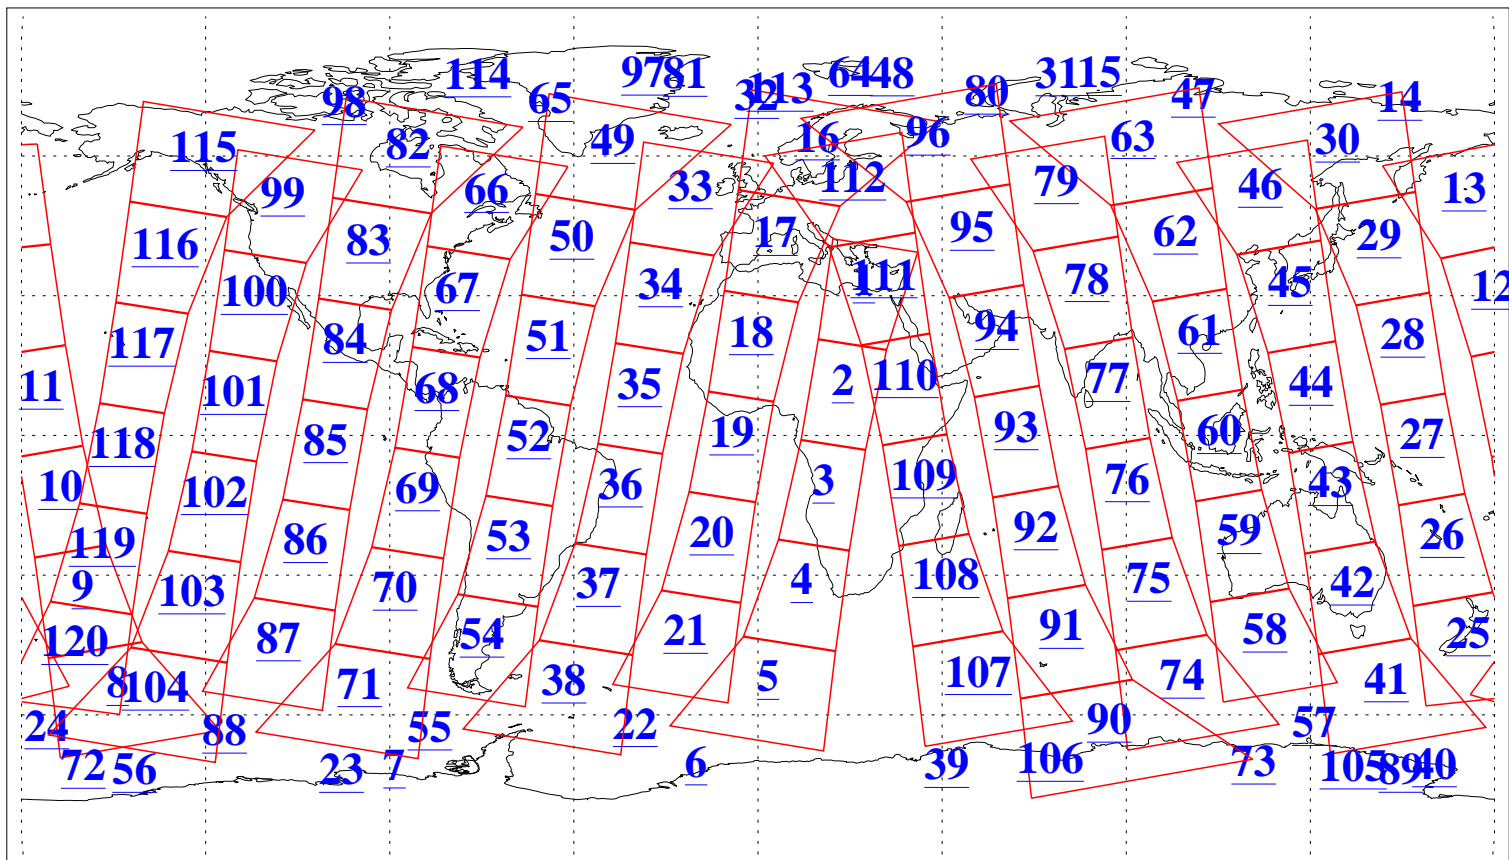

L1B Availability
AMSU Granules: 240
HSB Granules: 0
AIRS Granules: 240

13 Mar 2005
DoY 72
Aqua Day 1044
Granules: 1 to 120

Granules: 121 to 240

Legend: AMSU Available, HSB Available, AIRS Available

L1B Availability
AMSU Granules: 240
HSB Granules: 0
AIRS Granules: 240

13 Mar 2005
DoY 72
Aqua Day 1044
Ascending Granules

Descending Granules

Legend: AMSU Available, HSB Available, AIRS Available

L1B Availability
AMSU Granules: 240
HSB Granules: 0
AIRS Granules: 240

13 Mar 2005
DoY 72
Aqua Day 1044

Northern Hemisphere Granules

Southern Hemisphere Granules

Legend: AMSU Available, HSB Available, AIRS Available