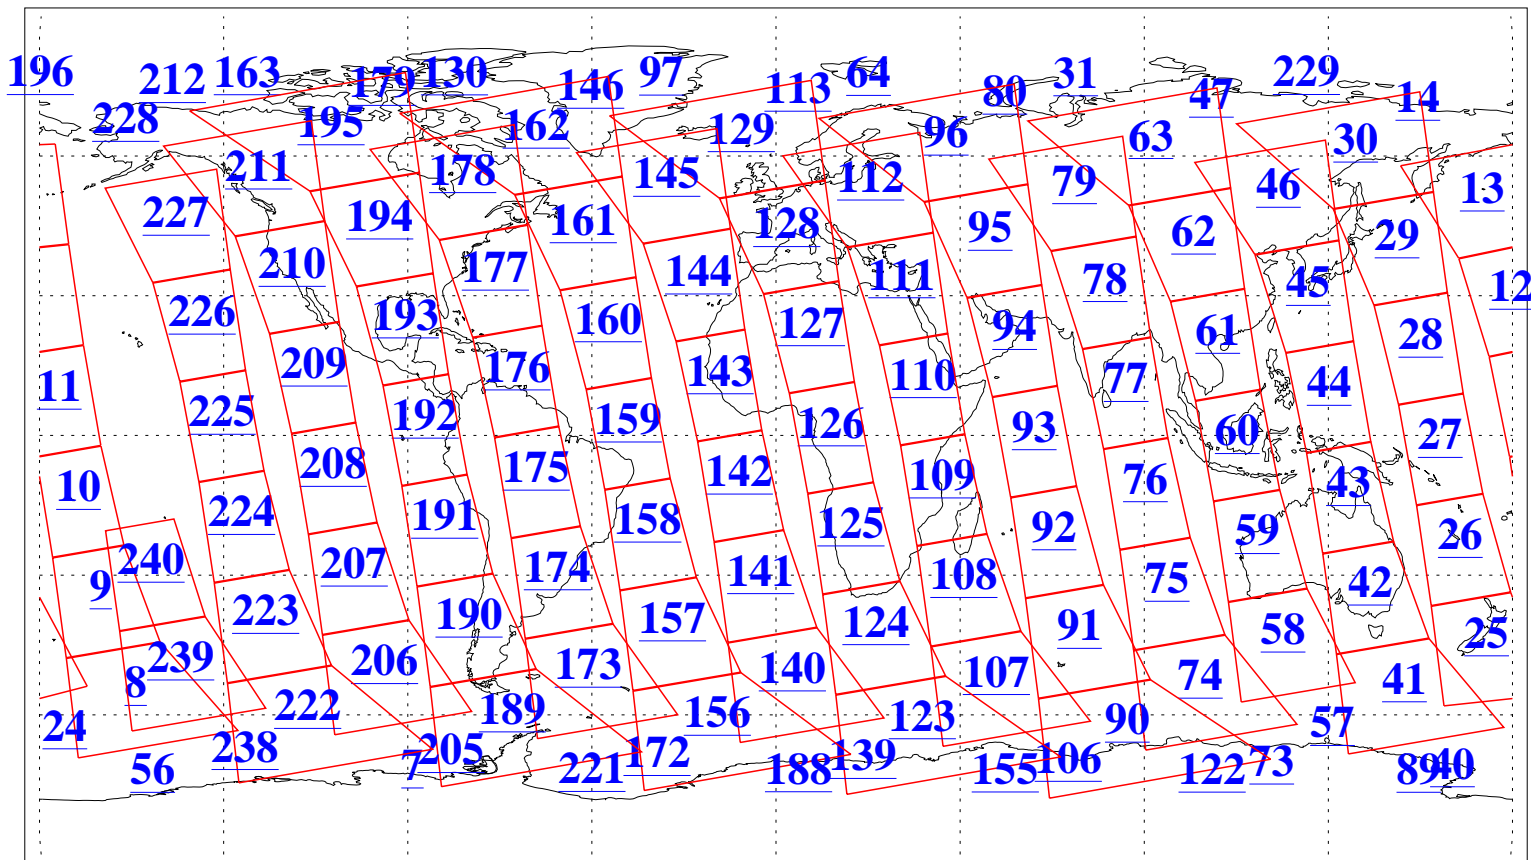

L1B Availability
AMSU Granules: 240
HSB Granules: 0
AIRS Granules: 240

13 Mar 2005
DoY 72
Aqua Day 1044
Granules: 1 to 120

Granules: 121 to 240

Legend: AMSU Available, HSB Available, AIRS Available

L1B Availability
AMSU Granules: 240
HSB Granules: 0
AIRS Granules: 240

13 Mar 2005
DoY 72
Aqua Day 1044
Ascending Granules

Descending Granules

Legend: AMSU Available, HSB Available, AIRS Available

L1B Availability
AMSU Granules: 240
HSB Granules: 0
AIRS Granules: 240

13 Mar 2005
DoY 72
Aqua Day 1044

Northern Hemisphere Granules

Southern Hemisphere Granules

Legend: AMSU Available, HSB Available, AIRS Available