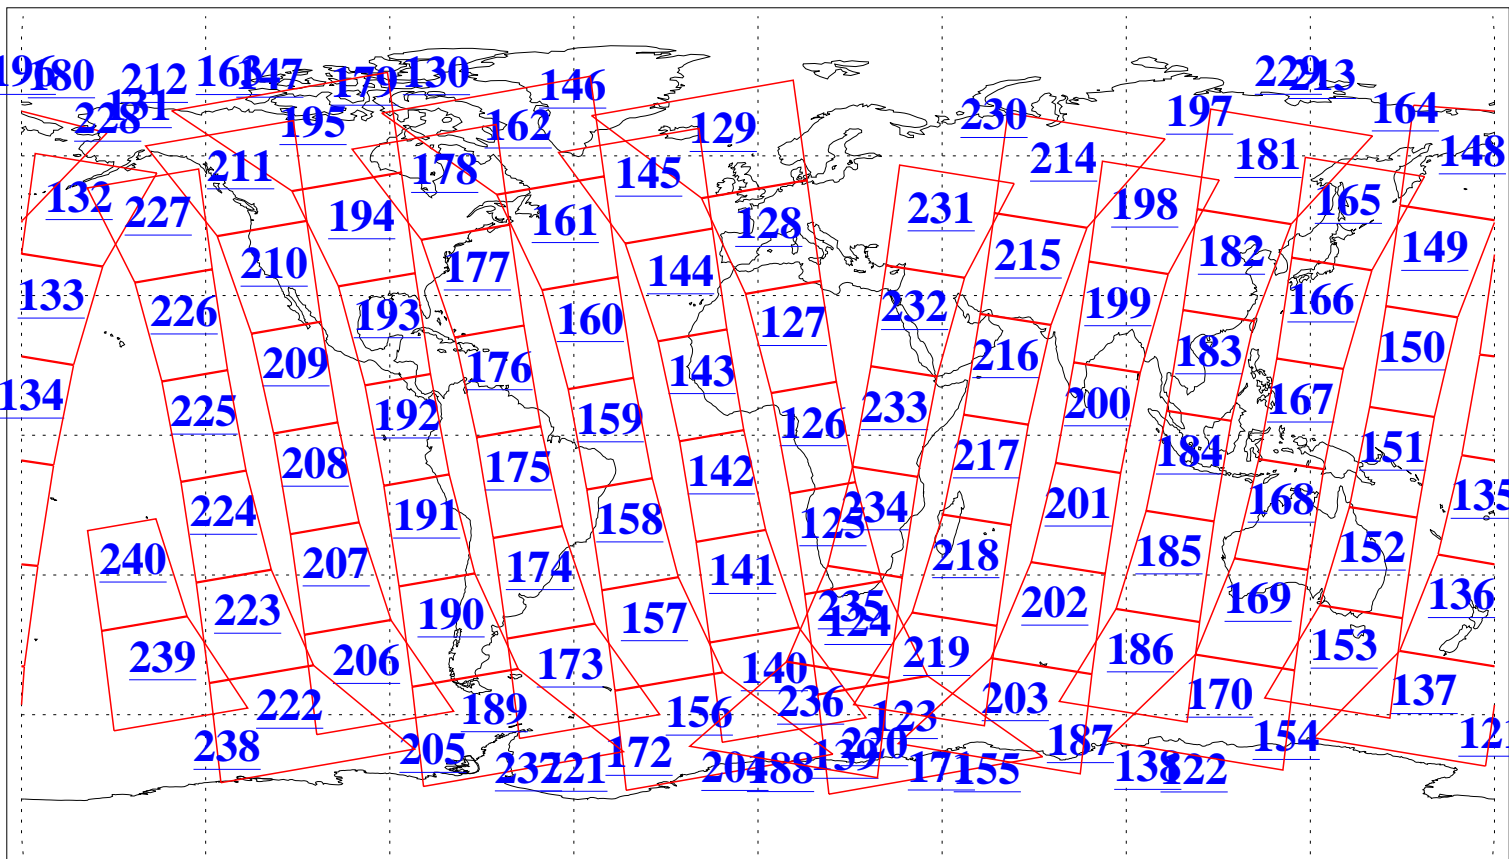

L1B Availability
AMSU Granules: 240
HSB Granules: 0
AIRS Granules: 240

13 Mar 2005
DoY 72
Aqua Day 1044
Granules: 1 to 120

Granules: 121 to 240

Legend: AMSU Available, HSB Available, AIRS Available

L1B Availability
AMSU Granules: 240
HSB Granules: 0
AIRS Granules: 240

13 Mar 2005
DoY 72
Aqua Day 1044
Ascending Granules

Descending Granules

Legend: AMSU Available, HSB Available, AIRS Available

L1B Availability
AMSU Granules: 240
HSB Granules: 0
AIRS Granules: 240

13 Mar 2005
DoY 72
Aqua Day 1044

Northern Hemisphere Granules

Southern Hemisphere Granules

Legend: AMSU Available, HSB Available, AIRS Available