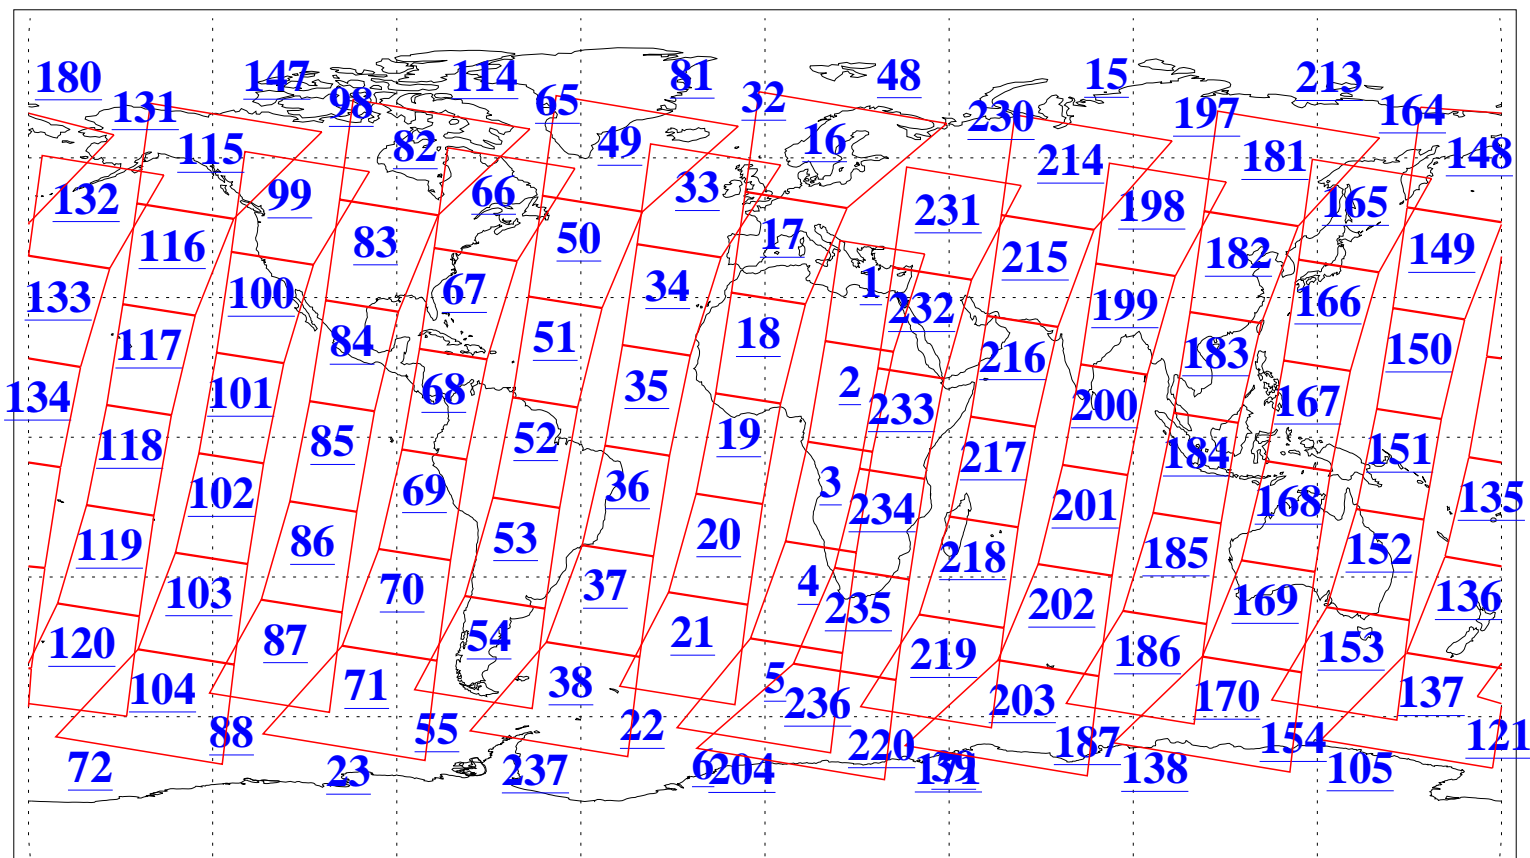

L1B Availability
AMSU Granules: 240
HSB Granules: 0
AIRS Granules: 240

13 Mar 2005
DoY 72
Aqua Day 1044
Granules: 1 to 120

Granules: 121 to 240

Legend: AMSU Available, HSB Available, AIRS Available

L1B Availability
AMSU Granules: 240
HSB Granules: 0
AIRS Granules: 240

13 Mar 2005
DoY 72
Aqua Day 1044
Ascending Granules

Descending Granules

Legend: AMSU Available, HSB Available, AIRS Available

L1B Availability
AMSU Granules: 240
HSB Granules: 0
AIRS Granules: 240

13 Mar 2005
DoY 72
Aqua Day 1044

Northern Hemisphere Granules

Southern Hemisphere Granules

Legend: AMSU Available, HSB Available, AIRS Available