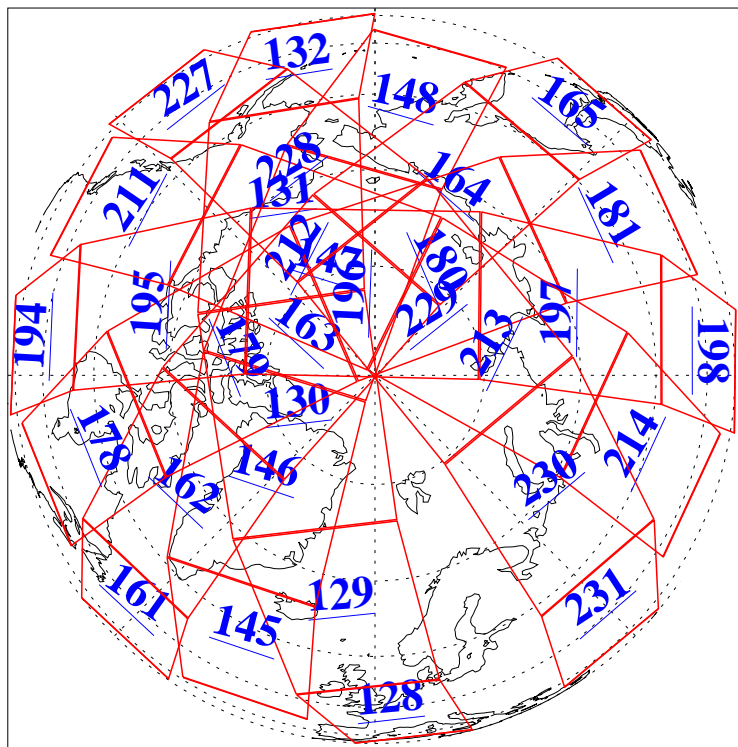

13 Mar 2005
DoY 72
Aqua Day 1044
Ascending Granules

Descending Granules

Legend: AMSU Available, HSB Available, AIRS Available

L1B Availability
AMSU Granules: 240
HSB Granules: 0
AIRS Granules: 240

13 Mar 2005
DoY 72
Aqua Day 1044

Northern Hemisphere Granules

Southern Hemisphere Granules

Legend: AMSU Available, HSB Available, AIRS Available