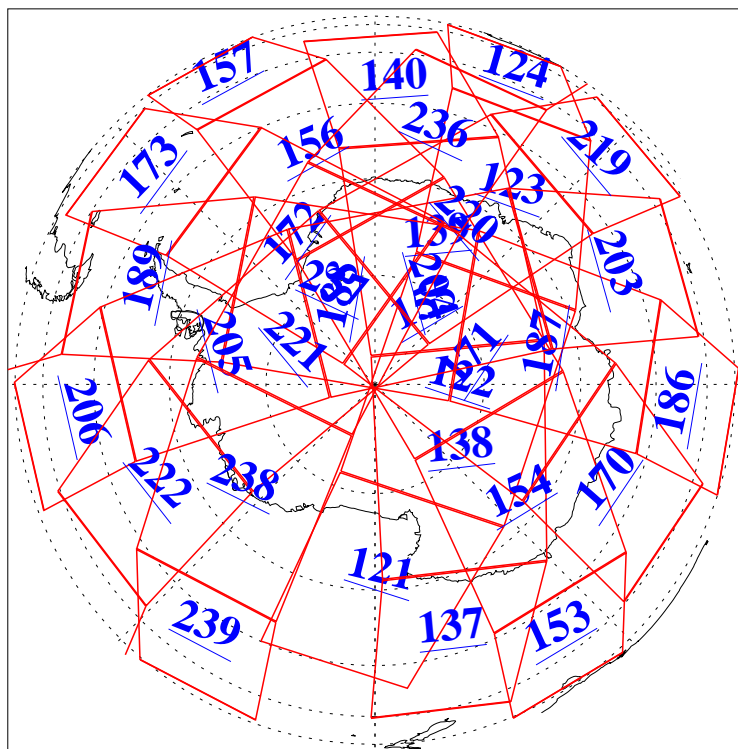

L1B Availability
AMSU Granules: 240
HSB Granules: 0
AIRS Granules: 240

13 Mar 2005
DoY 72
Aqua Day 1044
Granules: 1 to 120

Granules: 121 to 240

Legend: AMSU Available, HSB Available, AIRS Available

L1B Availability
AMSU Granules: 240
HSB Granules: 0
AIRS Granules: 240

13 Mar 2005
DoY 72
Aqua Day 1044
Ascending Granules

Descending Granules

Legend: AMSU Available, HSB Available, AIRS Available

L1B Availability
AMSU Granules: 240
HSB Granules: 0
AIRS Granules: 240

13 Mar 2005
DoY 72
Aqua Day 1044

Northern Hemisphere Granules

Southern Hemisphere Granules

Legend: AMSU Available, HSB Available, AIRS Available