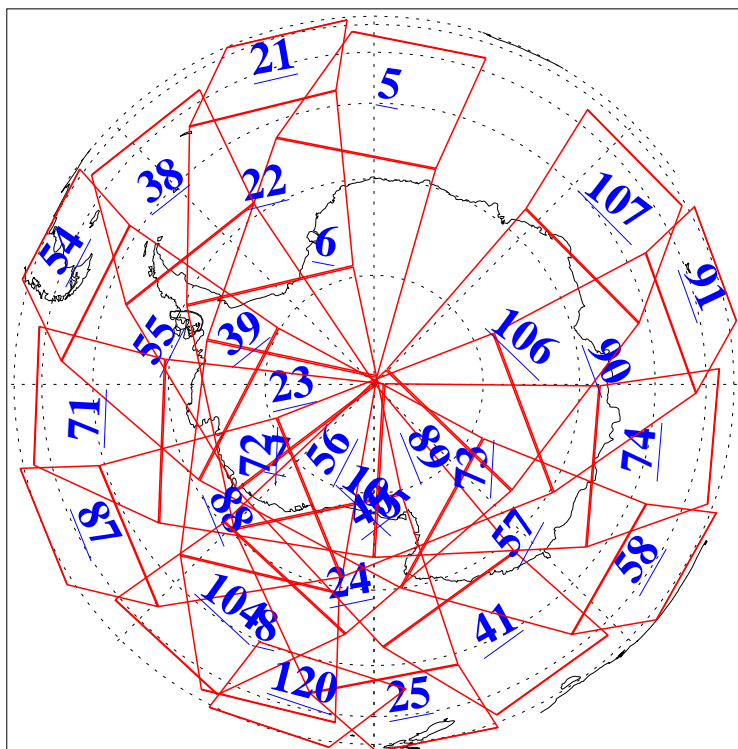

L1B Availability
AMSU Granules: 240
HSB Granules: 0
AIRS Granules: 240

13 Mar 2005
DoY 72
Aqua Day 1044
Granules: 1 to 120

Granules: 121 to 240

Legend: AMSU Available, HSB Available, AIRS Available

L1B Availability
AMSU Granules: 240
HSB Granules: 0
AIRS Granules: 240

13 Mar 2005
DoY 72
Aqua Day 1044
Ascending Granules

Descending Granules

Legend: AMSU Available, HSB Available, AIRS Available

L1B Availability
AMSU Granules: 240
HSB Granules: 0
AIRS Granules: 240

13 Mar 2005
DoY 72
Aqua Day 1044

Northern Hemisphere Granules

Southern Hemisphere Granules

Legend: AMSU Available, HSB Available, AIRS Available