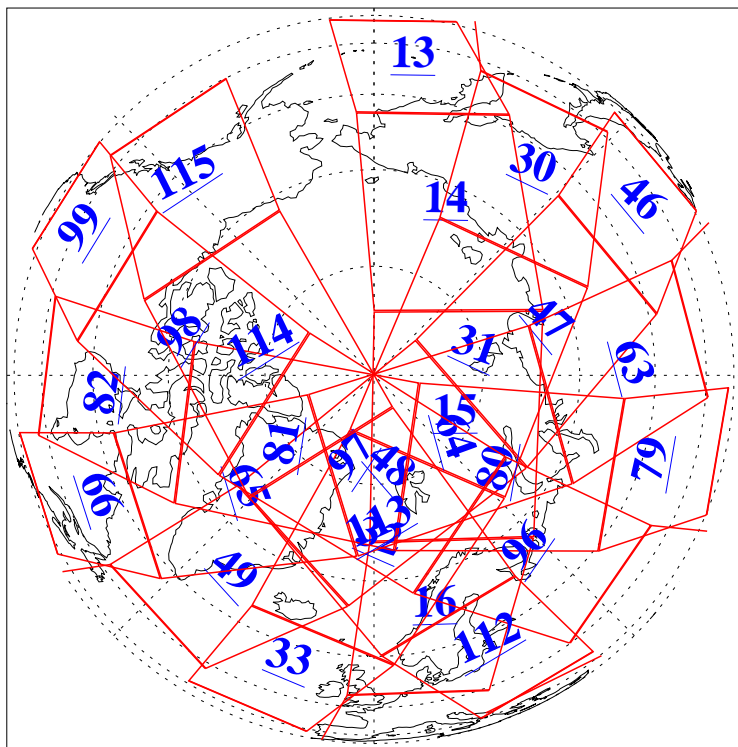

L1B Availability
AMSU Granules: 240
HSB Granules: 0
AIRS Granules: 240

13 Mar 2005
DoY 72
Aqua Day 1044
Granules: 1 to 120

Granules: 121 to 240

Legend: AMSU Available, HSB Available, AIRS Available

L1B Availability
AMSU Granules: 240
HSB Granules: 0
AIRS Granules: 240

13 Mar 2005
DoY 72
Aqua Day 1044
Ascending Granules

Descending Granules

Legend: AMSU Available, HSB Available, AIRS Available

L1B Availability
AMSU Granules: 240
HSB Granules: 0
AIRS Granules: 240

13 Mar 2005
DoY 72
Aqua Day 1044

Northern Hemisphere Granules

Southern Hemisphere Granules

Legend: AMSU Available, HSB Available, AIRS Available