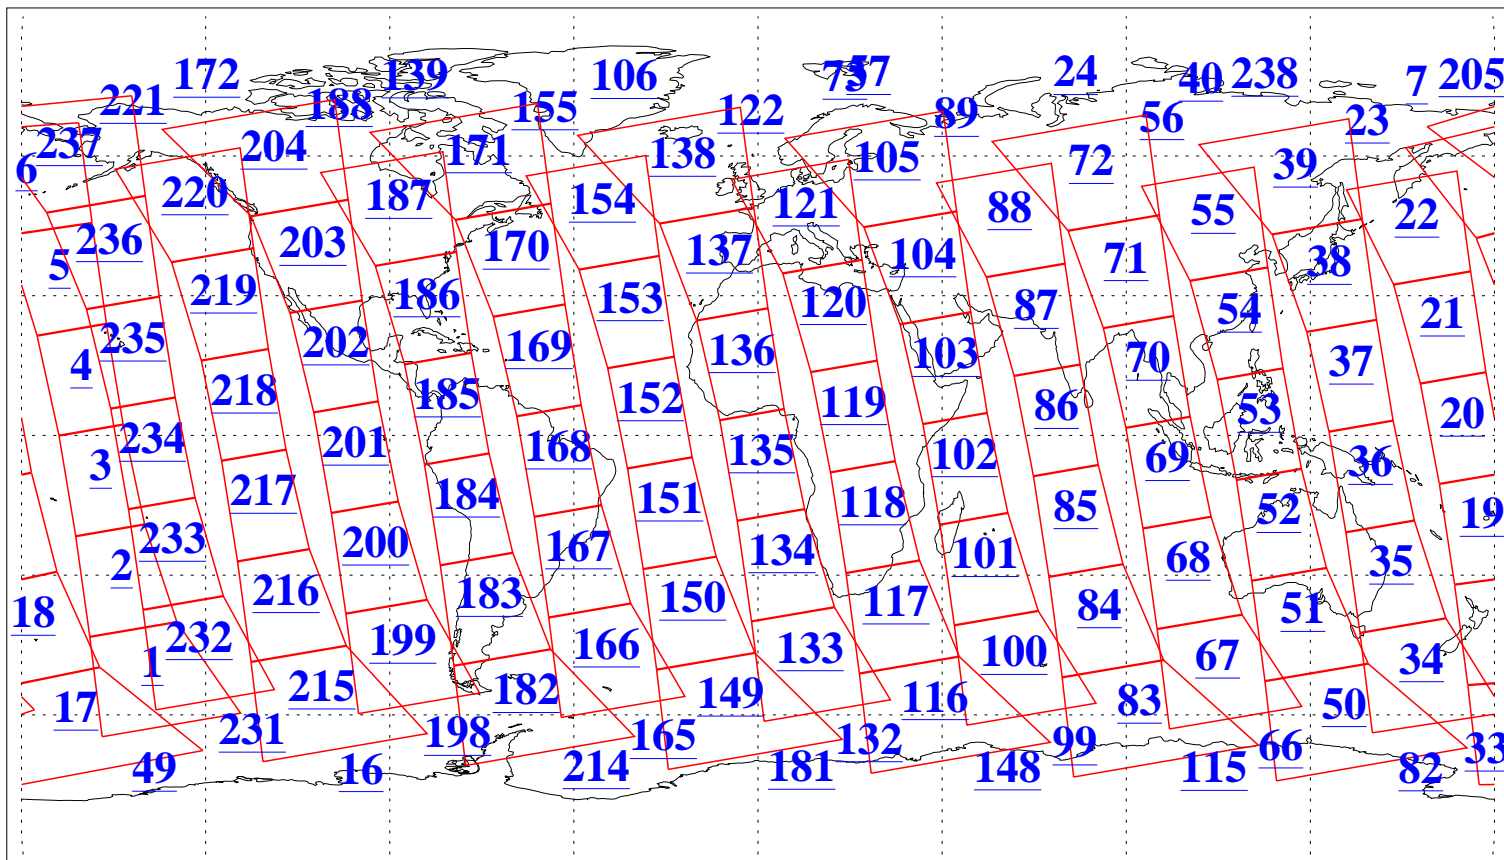

L1B Availability
AMSU Granules: 240
HSB Granules: 0
AIRS Granules: 240

12 Mar 2005
DoY 71
Aqua Day 1043
Granules: 1 to 120

Granules: 121 to 240

Legend: AMSU Available, HSB Available, AIRS Available

L1B Availability
AMSU Granules: 240
HSB Granules: 0
AIRS Granules: 240

12 Mar 2005
DoY 71
Aqua Day 1043
Ascending Granules

Descending Granules

Legend: AMSU Available, HSB Available, AIRS Available

L1B Availability
 AMSU Granules: 240
 HSB Granules: 0
 AIRS Granules: 240

12 Mar 2005
 DoY 71
 Aqua Day 1043

Northern Hemisphere Granules

Southern Hemisphere Granules

Legend: AMSU Available, *HSB Available*, **AIRS Available**