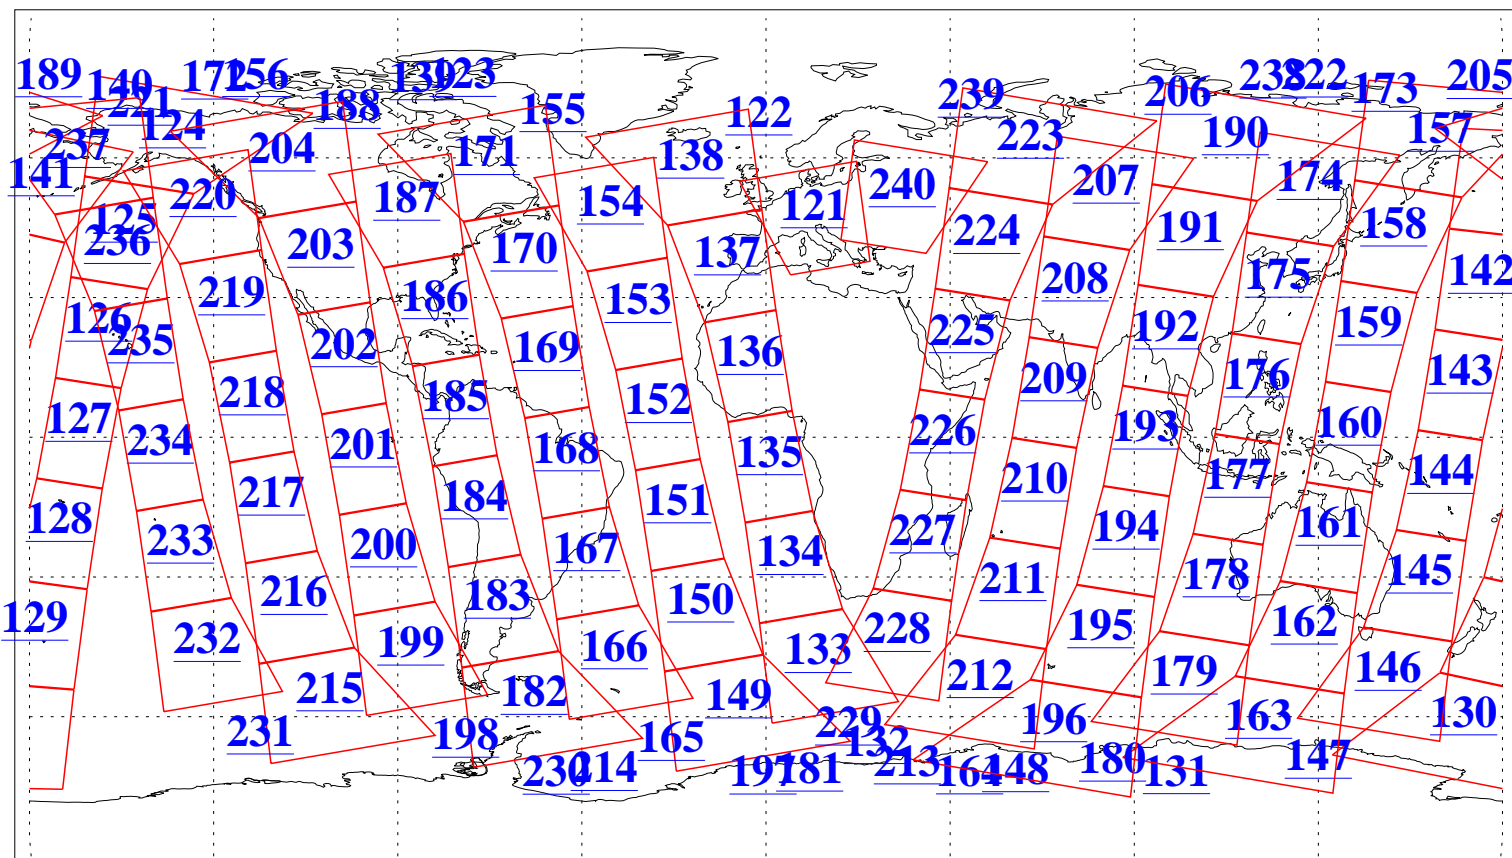

L1B Availability
AMSU Granules: 240
HSB Granules: 0
AIRS Granules: 240

12 Mar 2005
DoY 71
Aqua Day 1043
Granules: 1 to 120

Granules: 121 to 240

Legend: AMSU Available, HSB Available, AIRS Available

L1B Availability
AMSU Granules: 240
HSB Granules: 0
AIRS Granules: 240

12 Mar 2005
DoY 71
Aqua Day 1043
Ascending Granules

Descending Granules

Legend: AMSU Available, HSB Available, AIRS Available

L1B Availability
 AMSU Granules: 240
 HSB Granules: 0
 AIRS Granules: 240

12 Mar 2005
 DoY 71
 Aqua Day 1043

Northern Hemisphere Granules

Southern Hemisphere Granules

Legend: AMSU Available, *HSB Available*, **AIRS Available**