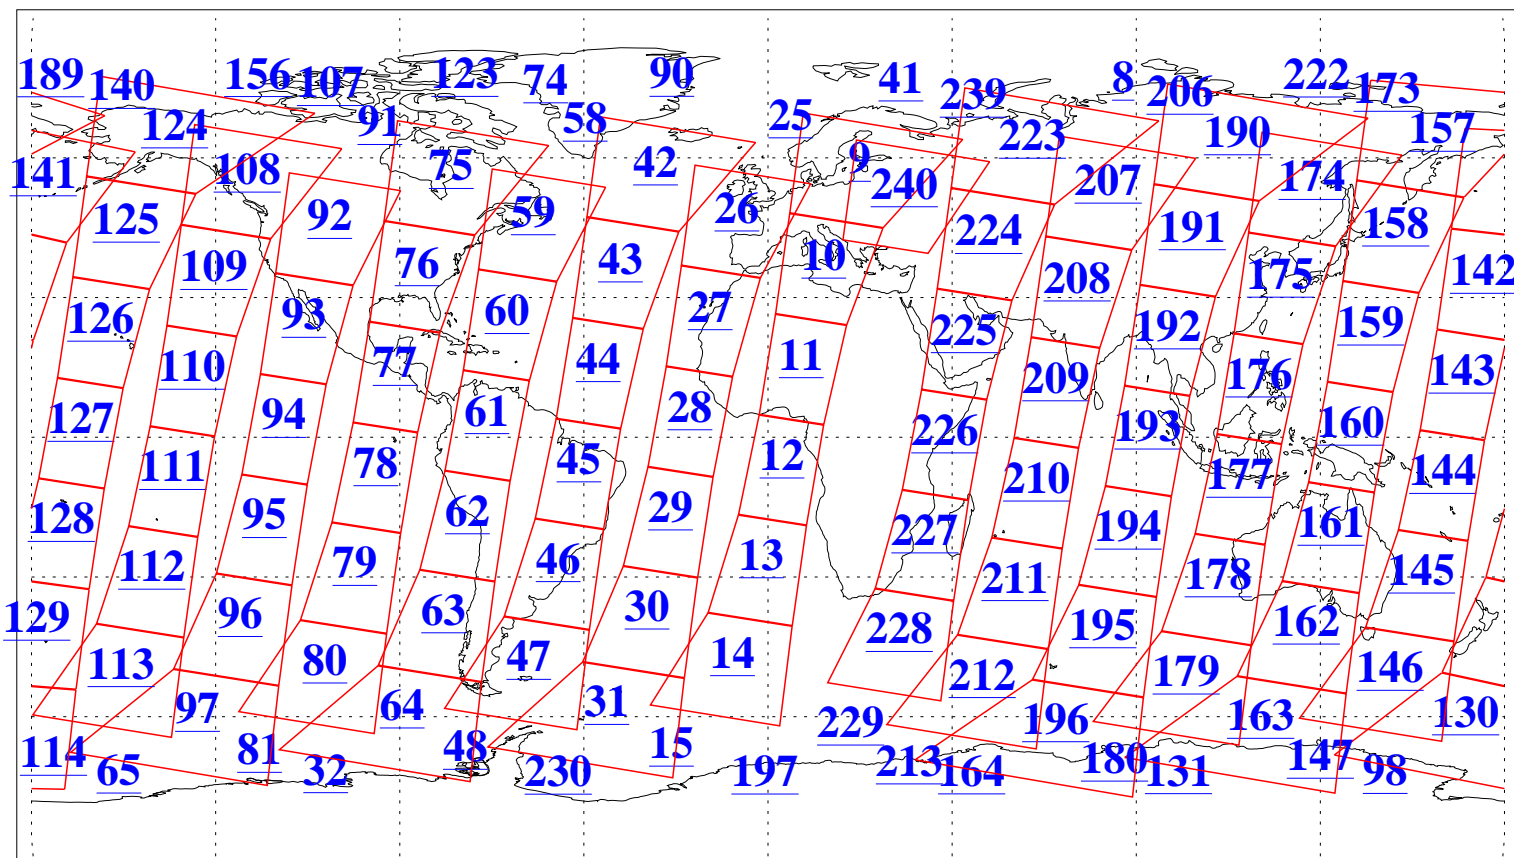

L1B Availability
AMSU Granules: 240
HSB Granules: 0
AIRS Granules: 240

12 Mar 2005
DoY 71
Aqua Day 1043
Granules: 1 to 120

Granules: 121 to 240

Legend: AMSU Available, HSB Available, AIRS Available

L1B Availability
AMSU Granules: 240
HSB Granules: 0
AIRS Granules: 240

12 Mar 2005
DoY 71
Aqua Day 1043
Ascending Granules

Descending Granules

Legend: AMSU Available, HSB Available, AIRS Available

L1B Availability
 AMSU Granules: 240
 HSB Granules: 0
 AIRS Granules: 240

12 Mar 2005
 DoY 71
 Aqua Day 1043

Northern Hemisphere Granules

Southern Hemisphere Granules

Legend: AMSU Available, *HSB Available*, **AIRS Available**