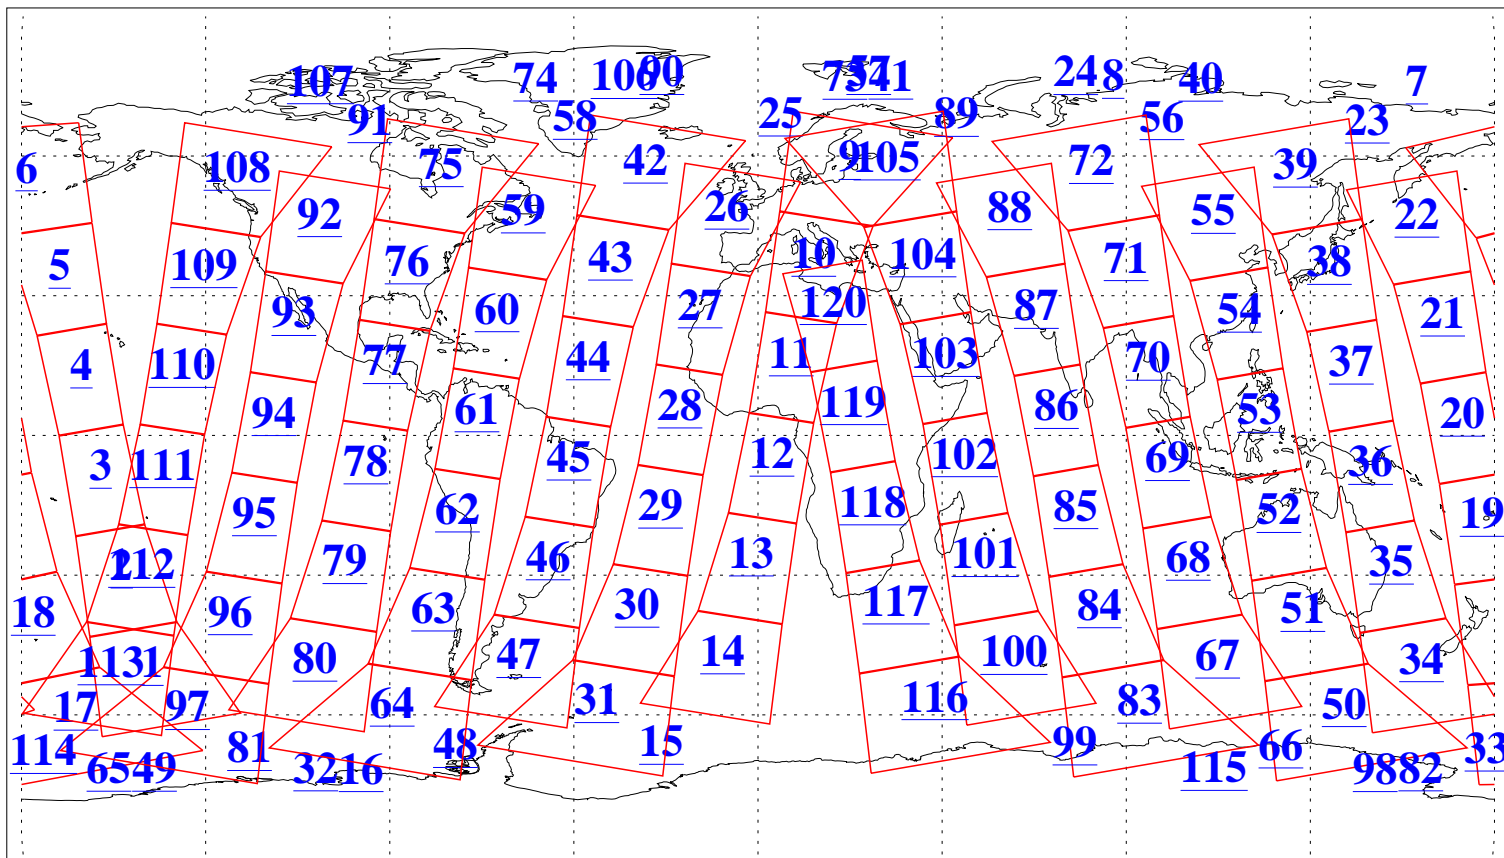

L1B Availability
AMSU Granules: 240
HSB Granules: 0
AIRS Granules: 240

12 Mar 2005
DoY 71
Aqua Day 1043
Granules: 1 to 120

Granules: 121 to 240

Legend: AMSU Available, HSB Available, AIRS Available

L1B Availability
AMSU Granules: 240
HSB Granules: 0
AIRS Granules: 240

12 Mar 2005
DoY 71
Aqua Day 1043
Ascending Granules

Descending Granules

Legend: AMSU Available, HSB Available, AIRS Available

L1B Availability
 AMSU Granules: 240
 HSB Granules: 0
 AIRS Granules: 240

12 Mar 2005
 DoY 71
 Aqua Day 1043

Northern Hemisphere Granules

Southern Hemisphere Granules

Legend: AMSU Available, *HSB Available*, **AIRS Available**