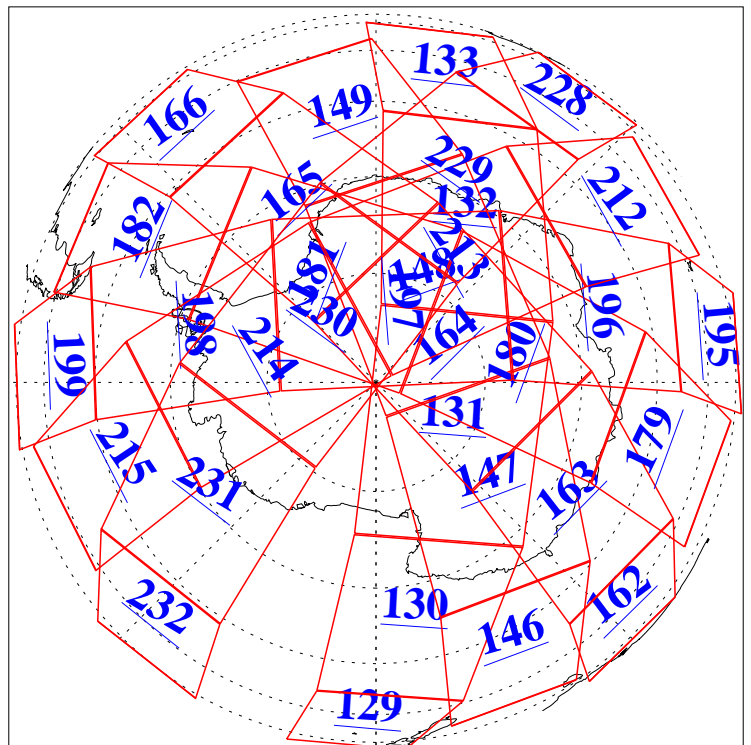

L1B Availability
AMSU Granules: 240
HSB Granules: 0
AIRS Granules: 240

12 Mar 2005
DoY 71
Aqua Day 1043
Granules: 1 to 120

Granules: 121 to 240

Legend: AMSU Available, HSB Available, AIRS Available

L1B Availability
AMSU Granules: 240
HSB Granules: 0
AIRS Granules: 240

12 Mar 2005
DoY 71
Aqua Day 1043
Ascending Granules

Descending Granules

Legend: AMSU Available, HSB Available, AIRS Available

L1B Availability
 AMSU Granules: 240
 HSB Granules: 0
 AIRS Granules: 240

12 Mar 2005
 DoY 71
 Aqua Day 1043

Northern Hemisphere Granules

Southern Hemisphere Granules

Legend: AMSU Available, *HSB Available*, **AIRS Available**