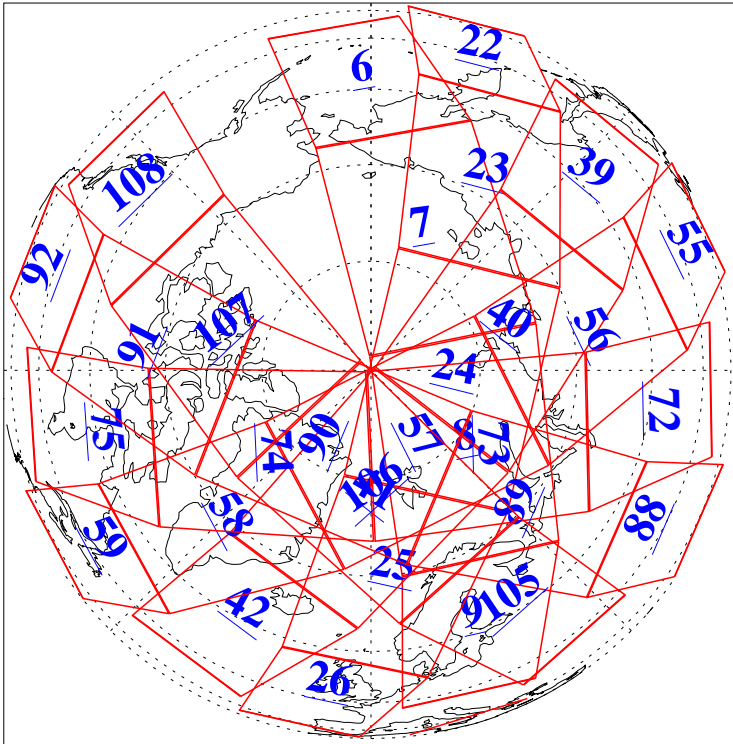

L1B Availability
AMSU Granules: 240
HSB Granules: 0
AIRS Granules: 240

12 Mar 2005
DoY 71
Aqua Day 1043
Granules: 1 to 120

Granules: 121 to 240

Legend: AMSU Available, HSB Available, AIRS Available

L1B Availability
AMSU Granules: 240
HSB Granules: 0
AIRS Granules: 240

12 Mar 2005
DoY 71
Aqua Day 1043
Ascending Granules

Descending Granules

Legend: AMSU Available, HSB Available, AIRS Available

L1B Availability
 AMSU Granules: 240
 HSB Granules: 0
 AIRS Granules: 240

12 Mar 2005
 DoY 71
 Aqua Day 1043

Northern Hemisphere Granules

Southern Hemisphere Granules

Legend: AMSU Available, *HSB Available*, **AIRS Available**