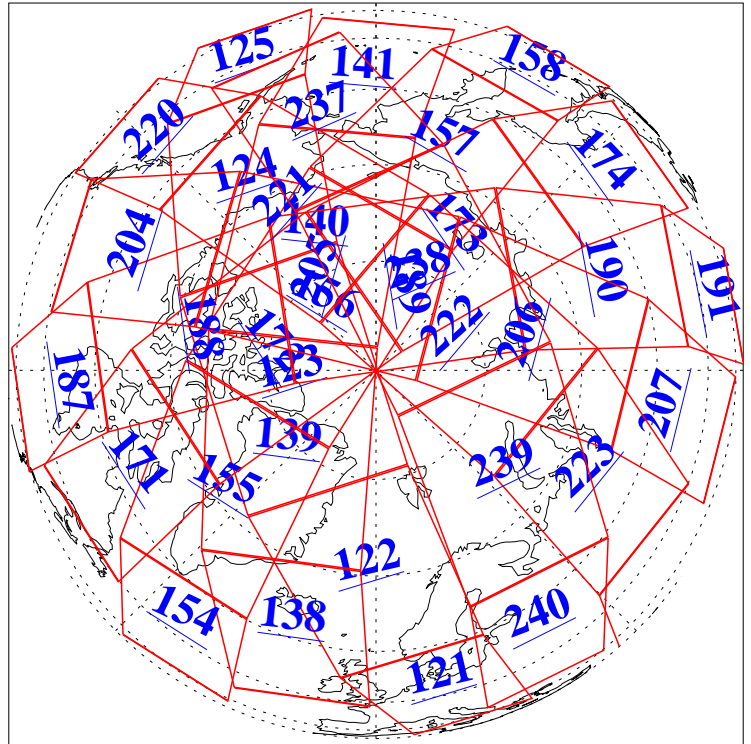

L1B Availability
AMSU Granules: 240
HSB Granules: 0
AIRS Granules: 240

12 Mar 2005
DoY 71
Aqua Day 1043
Granules: 1 to 120

Granules: 121 to 240

Legend: AMSU Available, HSB Available, AIRS Available

L1B Availability
AMSU Granules: 240
HSB Granules: 0
AIRS Granules: 240

12 Mar 2005
DoY 71
Aqua Day 1043
Ascending Granules

Descending Granules

Legend: AMSU Available, HSB Available, AIRS Available

L1B Availability
 AMSU Granules: 240
 HSB Granules: 0
 AIRS Granules: 240

12 Mar 2005
 DoY 71
 Aqua Day 1043

Northern Hemisphere Granules

Southern Hemisphere Granules

Legend: AMSU Available, *HSB Available*, **AIRS Available**