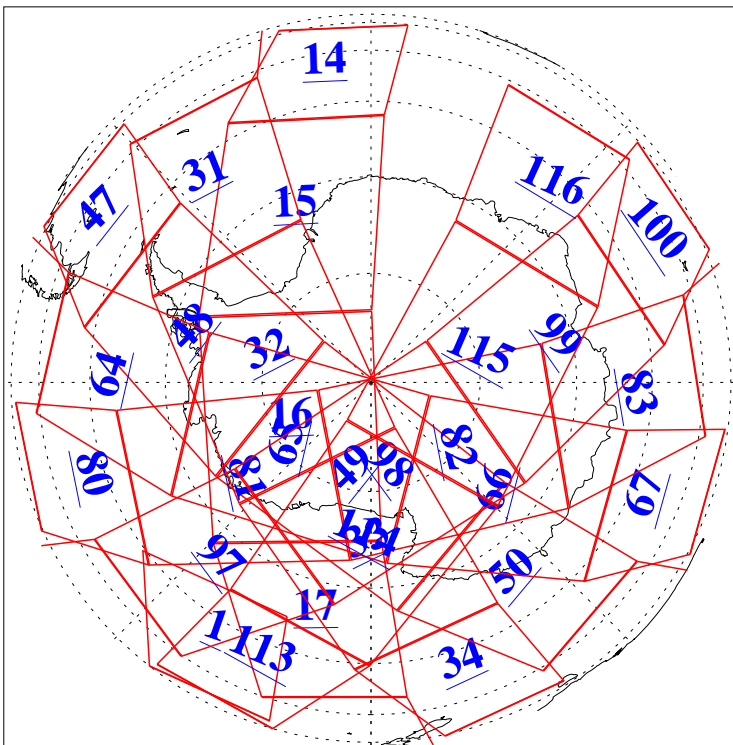

L1B Availability
AMSU Granules: 240
HSB Granules: 0
AIRS Granules: 240

12 Mar 2005
DoY 71
Aqua Day 1043
Granules: 1 to 120

Granules: 121 to 240

Legend: AMSU Available, HSB Available, AIRS Available

L1B Availability
AMSU Granules: 240
HSB Granules: 0
AIRS Granules: 240

12 Mar 2005
DoY 71
Aqua Day 1043
Ascending Granules

Descending Granules

Legend: AMSU Available, HSB Available, AIRS Available

L1B Availability
 AMSU Granules: 240
 HSB Granules: 0
 AIRS Granules: 240

12 Mar 2005
 DoY 71
 Aqua Day 1043

Northern Hemisphere Granules

Southern Hemisphere Granules

Legend: AMSU Available, *HSB Available*, **AIRS Available**