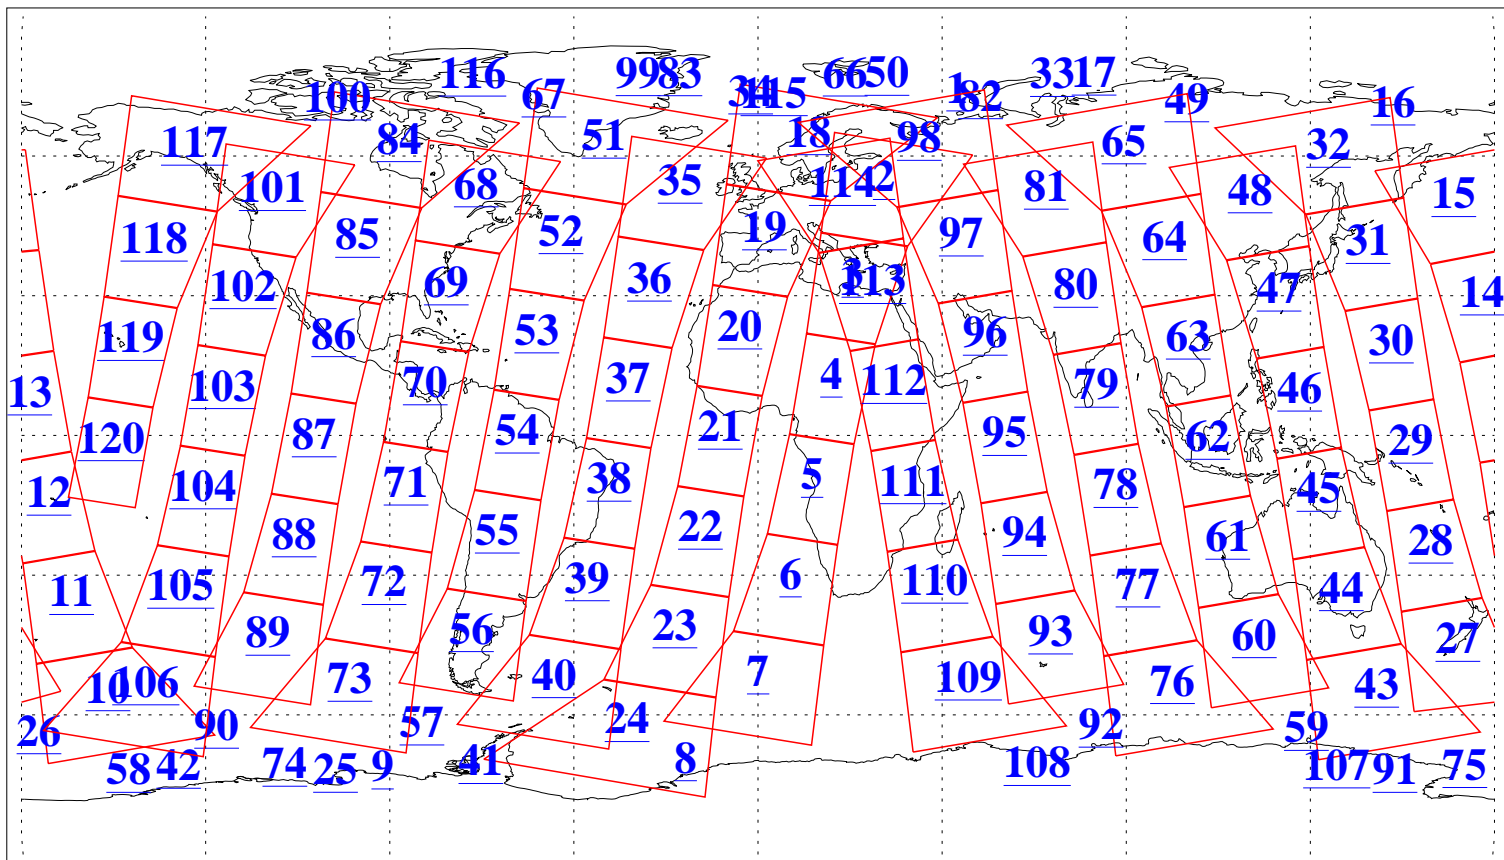

L1B Availability
AMSU Granules: 240
HSB Granules: 0
AIRS Granules: 240

11 Mar 2005
DoY 70
Aqua Day 1042
Granules: 1 to 120

Granules: 121 to 240

Legend: AMSU Available, HSB Available, AIRS Available

L1B Availability
AMSU Granules: 240
HSB Granules: 0
AIRS Granules: 240

11 Mar 2005
DoY 70
Aqua Day 1042
Ascending Granules

Descending Granules

Legend: AMSU Available, HSB Available, AIRS Available

L1B Availability
AMSU Granules: 240
HSB Granules: 0
AIRS Granules: 240

11 Mar 2005
DoY 70
Aqua Day 1042

Northern Hemisphere Granules

Southern Hemisphere Granules

Legend: AMSU Available, HSB Available, AIRS Available