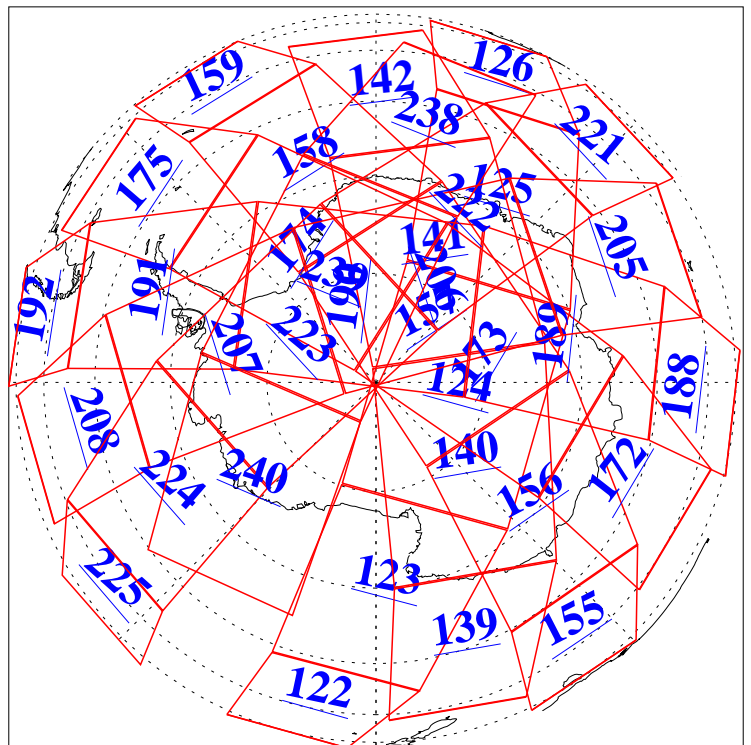

L1B Availability
AMSU Granules: 240
HSB Granules: 0
AIRS Granules: 240

11 Mar 2005
DoY 70
Aqua Day 1042
Granules: 1 to 120

Granules: 121 to 240

Legend: AMSU Available, HSB Available, AIRS Available

L1B Availability
AMSU Granules: 240
HSB Granules: 0
AIRS Granules: 240

11 Mar 2005
DoY 70
Aqua Day 1042
Ascending Granules

Descending Granules

Legend: AMSU Available, HSB Available, AIRS Available

L1B Availability
AMSU Granules: 240
HSB Granules: 0
AIRS Granules: 240

11 Mar 2005
DoY 70
Aqua Day 1042

Northern Hemisphere Granules

Southern Hemisphere Granules

Legend: AMSU Available, HSB Available, AIRS Available