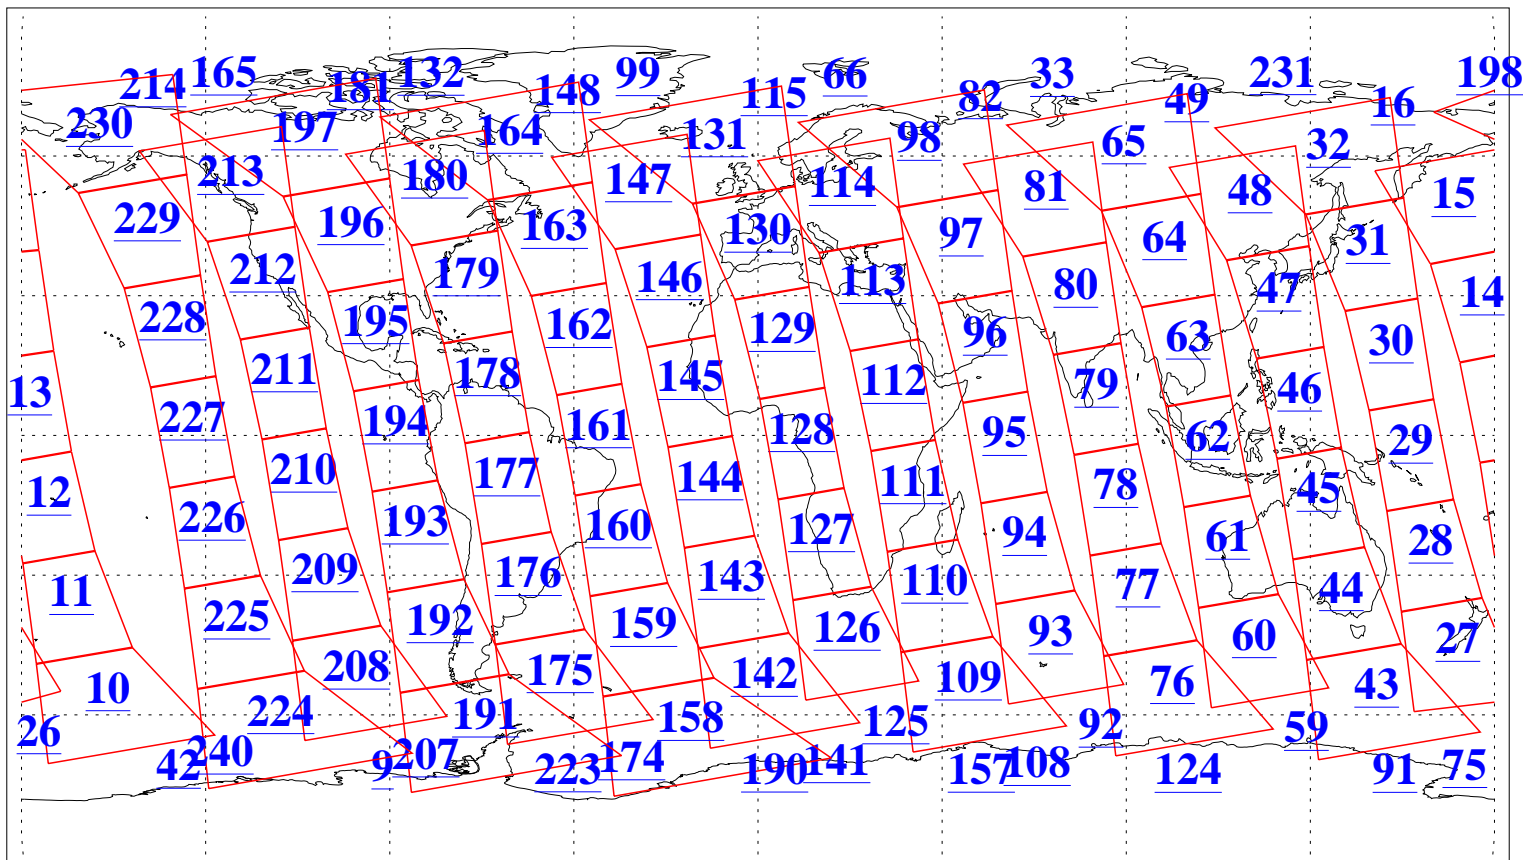

L1B Availability
AMSU Granules: 240
HSB Granules: 0
AIRS Granules: 240

11 Mar 2005
DoY 70
Aqua Day 1042
Granules: 1 to 120

Granules: 121 to 240

Legend: AMSU Available, HSB Available, AIRS Available

L1B Availability
AMSU Granules: 240
HSB Granules: 0
AIRS Granules: 240

11 Mar 2005
DoY 70
Aqua Day 1042
Ascending Granules

Descending Granules

Legend: AMSU Available, HSB Available, AIRS Available

L1B Availability
AMSU Granules: 240
HSB Granules: 0
AIRS Granules: 240

11 Mar 2005
DoY 70
Aqua Day 1042

Northern Hemisphere Granules

Southern Hemisphere Granules

Legend: AMSU Available, HSB Available, AIRS Available