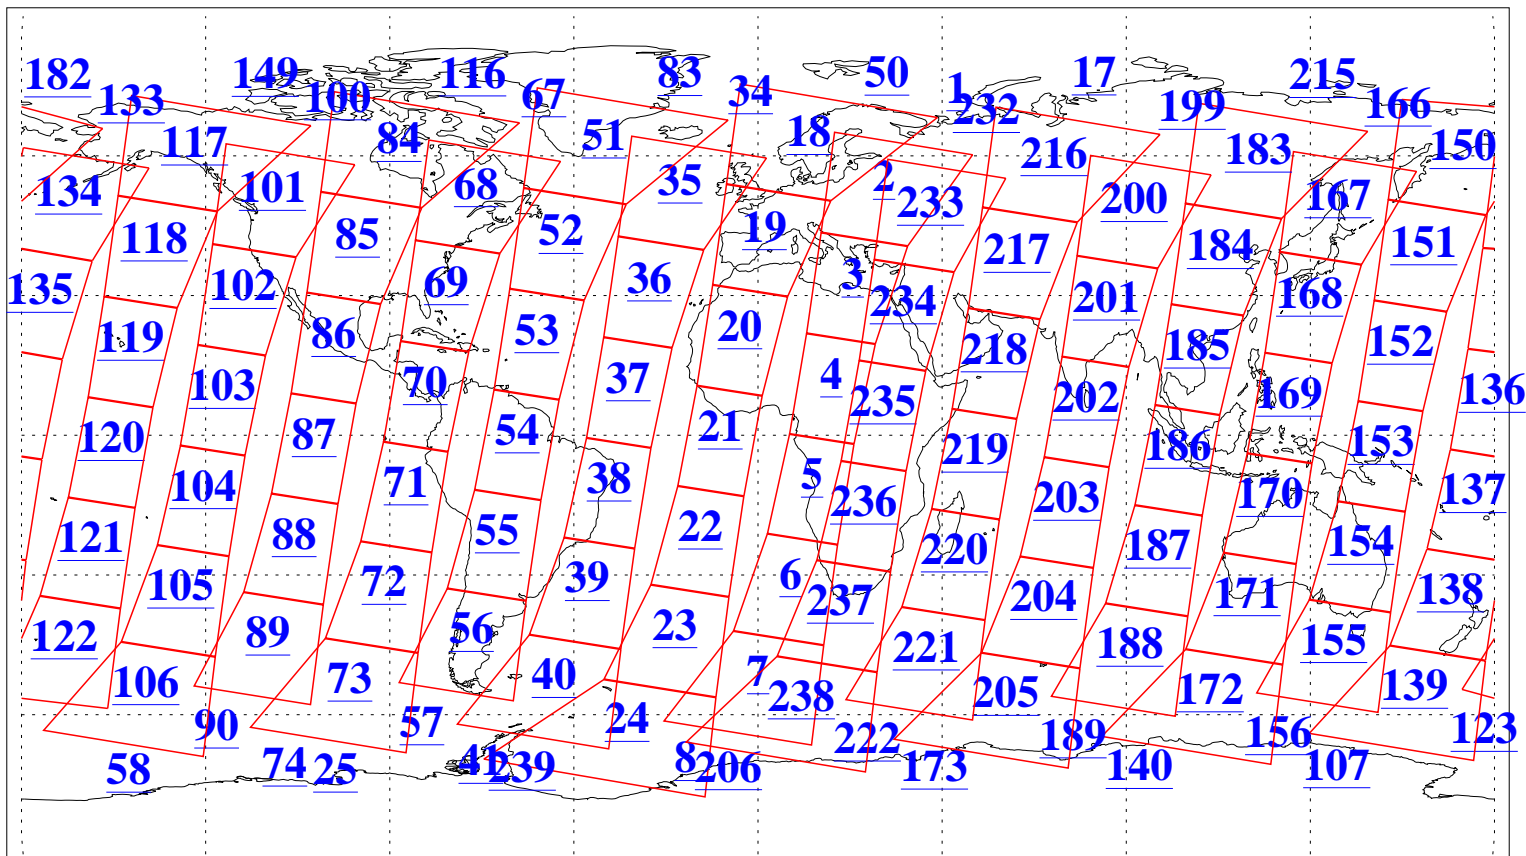

L1B Availability
AMSU Granules: 240
HSB Granules: 0
AIRS Granules: 240

11 Mar 2005
DoY 70
Aqua Day 1042
Granules: 1 to 120

Granules: 121 to 240

Legend: AMSU Available, HSB Available, AIRS Available

L1B Availability
AMSU Granules: 240
HSB Granules: 0
AIRS Granules: 240

11 Mar 2005
DoY 70
Aqua Day 1042
Ascending Granules

Descending Granules

Legend: AMSU Available, HSB Available, AIRS Available

L1B Availability
AMSU Granules: 240
HSB Granules: 0
AIRS Granules: 240

11 Mar 2005
DoY 70
Aqua Day 1042

Northern Hemisphere Granules

Southern Hemisphere Granules

Legend: AMSU Available, HSB Available, AIRS Available