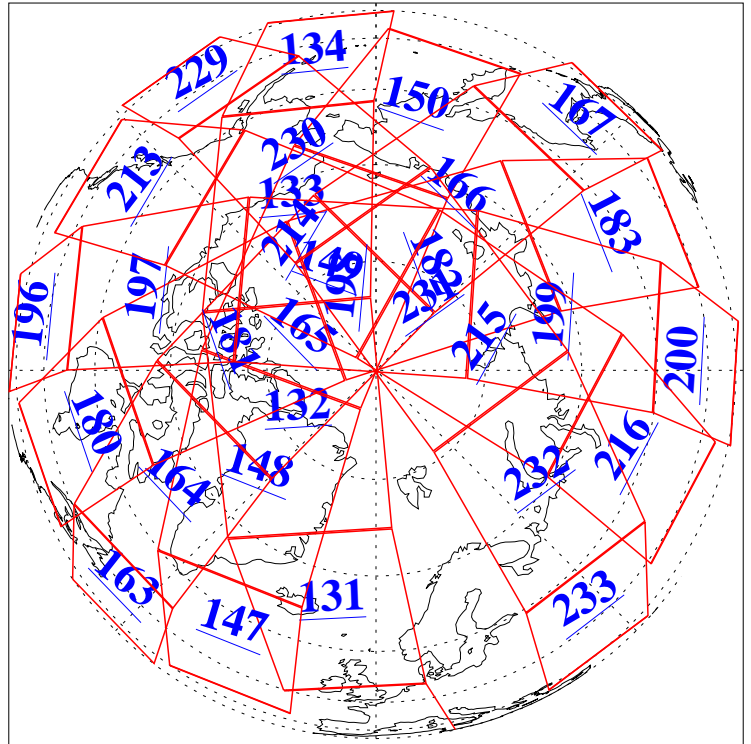

L1B Availability
AMSU Granules: 240
HSB Granules: 0
AIRS Granules: 240

11 Mar 2005
DoY 70
Aqua Day 1042
Granules: 1 to 120

Granules: 121 to 240

Legend: AMSU Available, HSB Available, AIRS Available

L1B Availability
AMSU Granules: 240
HSB Granules: 0
AIRS Granules: 240

11 Mar 2005
DoY 70
Aqua Day 1042
Ascending Granules

Descending Granules

Legend: AMSU Available, HSB Available, AIRS Available

L1B Availability
AMSU Granules: 240
HSB Granules: 0
AIRS Granules: 240

11 Mar 2005
DoY 70
Aqua Day 1042

Northern Hemisphere Granules

Southern Hemisphere Granules

Legend: AMSU Available, HSB Available, AIRS Available