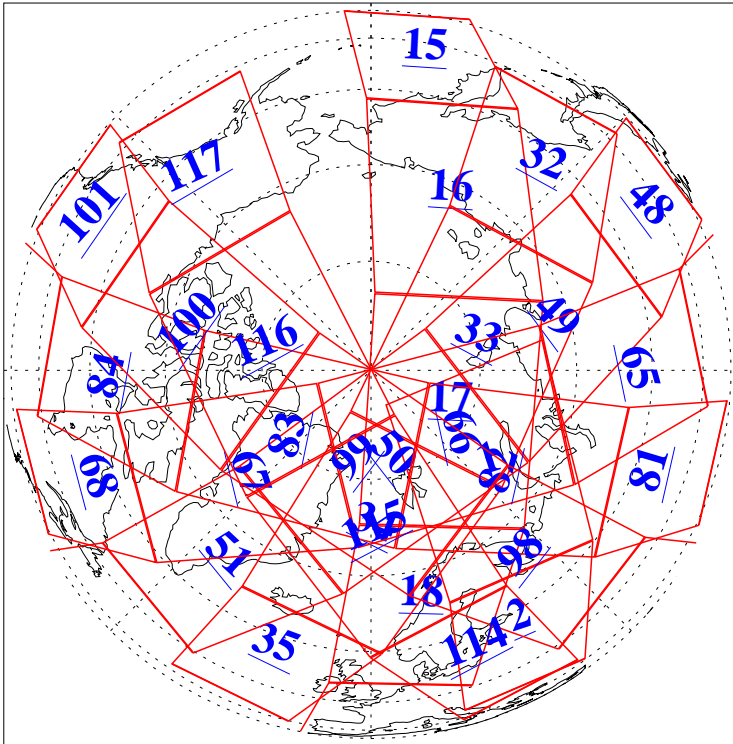

L1B Availability
AMSU Granules: 240
HSB Granules: 0
AIRS Granules: 240

11 Mar 2005
DoY 70
Aqua Day 1042
Granules: 1 to 120

Granules: 121 to 240

Legend: AMSU Available, HSB Available, AIRS Available

L1B Availability
AMSU Granules: 240
HSB Granules: 0
AIRS Granules: 240

11 Mar 2005
DoY 70
Aqua Day 1042
Ascending Granules

Descending Granules

Legend: AMSU Available, HSB Available, AIRS Available

L1B Availability
AMSU Granules: 240
HSB Granules: 0
AIRS Granules: 240

11 Mar 2005
DoY 70
Aqua Day 1042

Northern Hemisphere Granules

Southern Hemisphere Granules

Legend: AMSU Available, HSB Available, AIRS Available