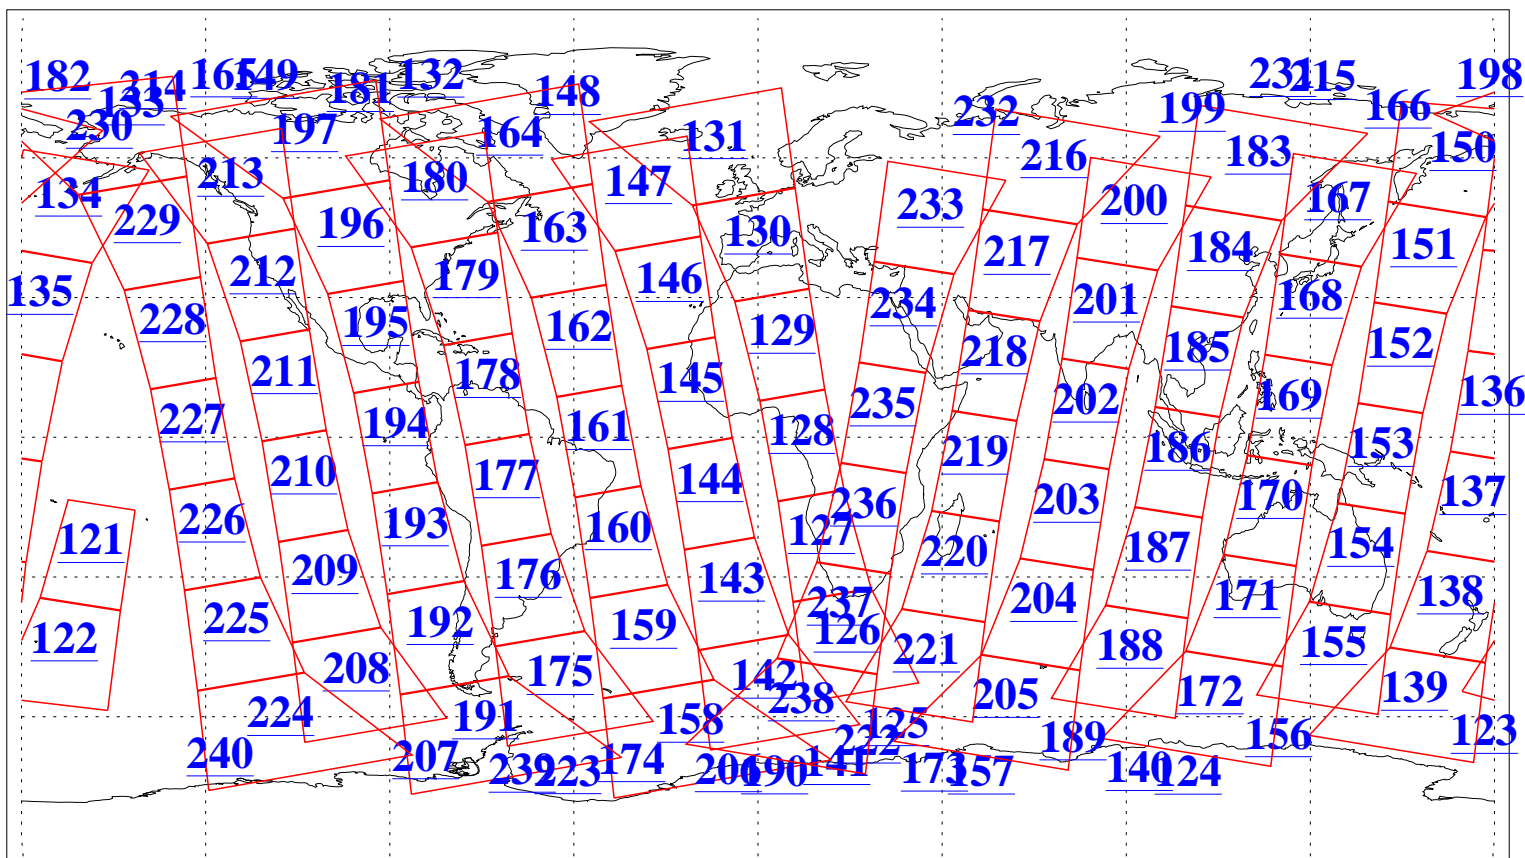

L1B Availability
AMSU Granules: 240
HSB Granules: 0
AIRS Granules: 240

11 Mar 2005
DoY 70
Aqua Day 1042
Granules: 1 to 120

Granules: 121 to 240

Legend: AMSU Available, HSB Available, AIRS Available

L1B Availability
AMSU Granules: 240
HSB Granules: 0
AIRS Granules: 240

11 Mar 2005
DoY 70
Aqua Day 1042
Ascending Granules

Descending Granules

Legend: AMSU Available, HSB Available, AIRS Available

L1B Availability
AMSU Granules: 240
HSB Granules: 0
AIRS Granules: 240

11 Mar 2005
DoY 70
Aqua Day 1042

Northern Hemisphere Granules

Southern Hemisphere Granules

Legend: AMSU Available, HSB Available, AIRS Available