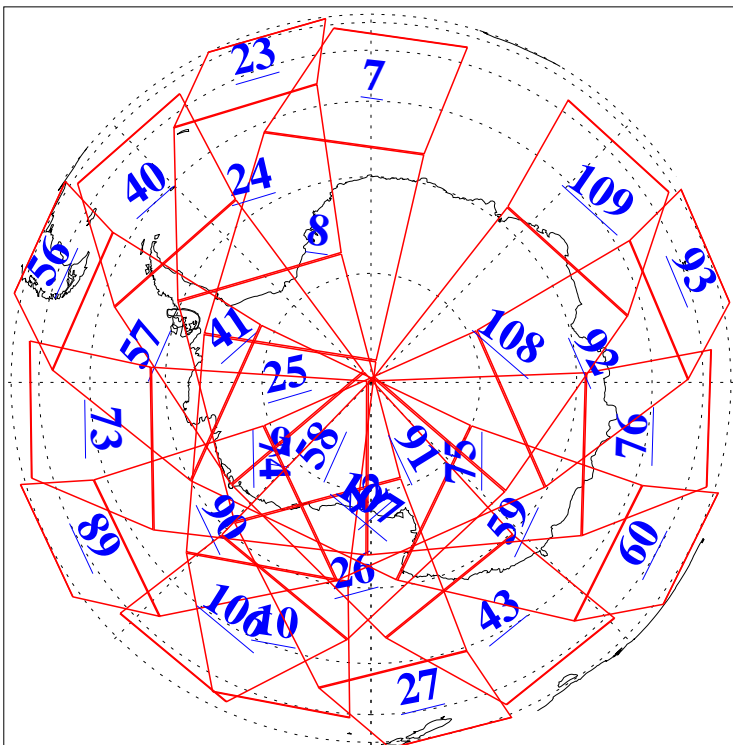

L1B Availability
AMSU Granules: 240
HSB Granules: 0
AIRS Granules: 240

11 Mar 2005
DoY 70
Aqua Day 1042
Granules: 1 to 120

Granules: 121 to 240

Legend: AMSU Available, HSB Available, AIRS Available

L1B Availability
AMSU Granules: 240
HSB Granules: 0
AIRS Granules: 240

11 Mar 2005
DoY 70
Aqua Day 1042
Ascending Granules

Descending Granules

Legend: AMSU Available, HSB Available, AIRS Available

L1B Availability
AMSU Granules: 240
HSB Granules: 0
AIRS Granules: 240

11 Mar 2005
DoY 70
Aqua Day 1042

Northern Hemisphere Granules

Southern Hemisphere Granules

Legend: AMSU Available, HSB Available, AIRS Available