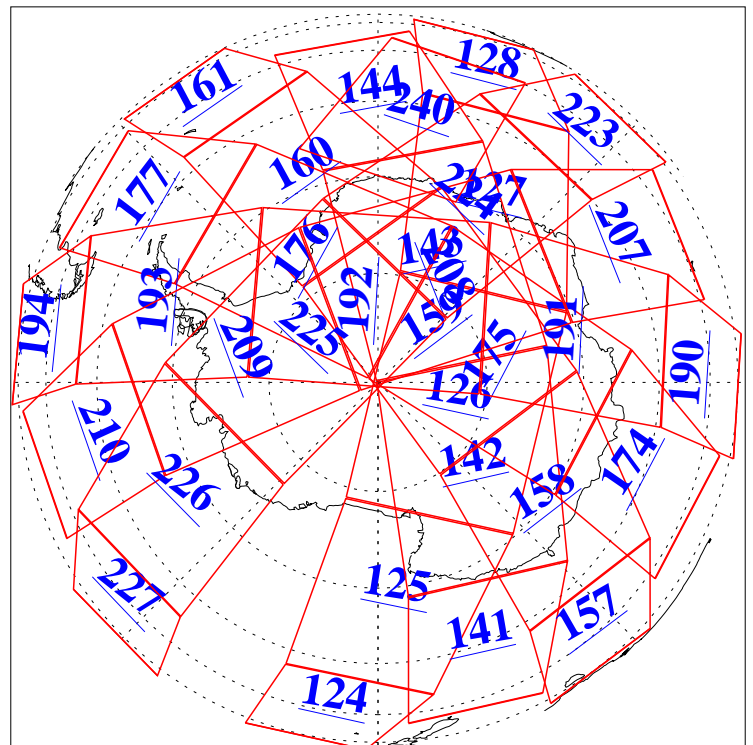

L1B Availability  
AMSU Granules: 240  
HSB Granules: 0  
AIRS Granules: 240

9 Mar 2005  
DoY 68  
Aqua Day 1040  
Granules: 1 to 120

Granules: 121 to 240

Legend: AMSU Available, HSB Available, AIRS Available

L1B Availability  
AMSU Granules: 240  
HSB Granules: 0  
AIRS Granules: 240

9 Mar 2005  
DoY 68  
Aqua Day 1040  
Ascending Granules

Descending Granules

Legend: AMSU Available, HSB Available, AIRS Available

L1B Availability  
 AMSU Granules: 240  
 HSB Granules: 0  
 AIRS Granules: 240

9 Mar 2005  
 DoY 68  
 Aqua Day 1040

Northern Hemisphere Granules

Southern Hemisphere Granules

Legend: AMSU Available, HSB Available, AIRS Available