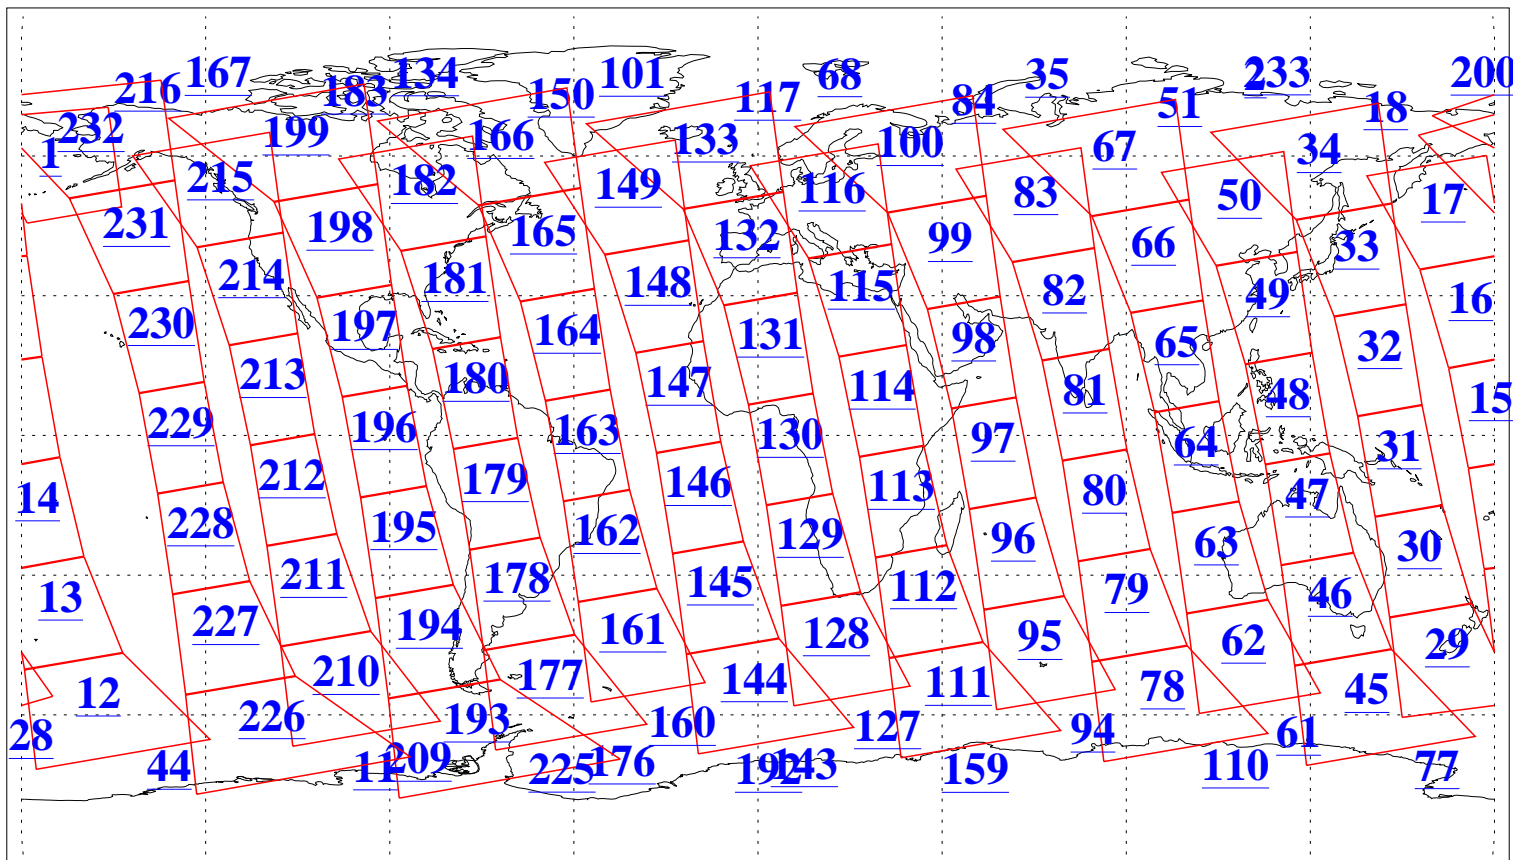

L1B Availability  
AMSU Granules: 240  
HSB Granules: 0  
AIRS Granules: 240

9 Mar 2005  
DoY 68  
Aqua Day 1040  
Granules: 1 to 120

Granules: 121 to 240

Legend: AMSU Available, HSB Available, AIRS Available

L1B Availability  
AMSU Granules: 240  
HSB Granules: 0  
AIRS Granules: 240

9 Mar 2005  
DoY 68  
Aqua Day 1040  
Ascending Granules

Descending Granules

Legend: AMSU Available, HSB Available, AIRS Available

L1B Availability  
 AMSU Granules: 240  
 HSB Granules: 0  
 AIRS Granules: 240

9 Mar 2005  
 DoY 68  
 Aqua Day 1040

Northern Hemisphere Granules

Southern Hemisphere Granules

Legend: AMSU Available, HSB Available, AIRS Available