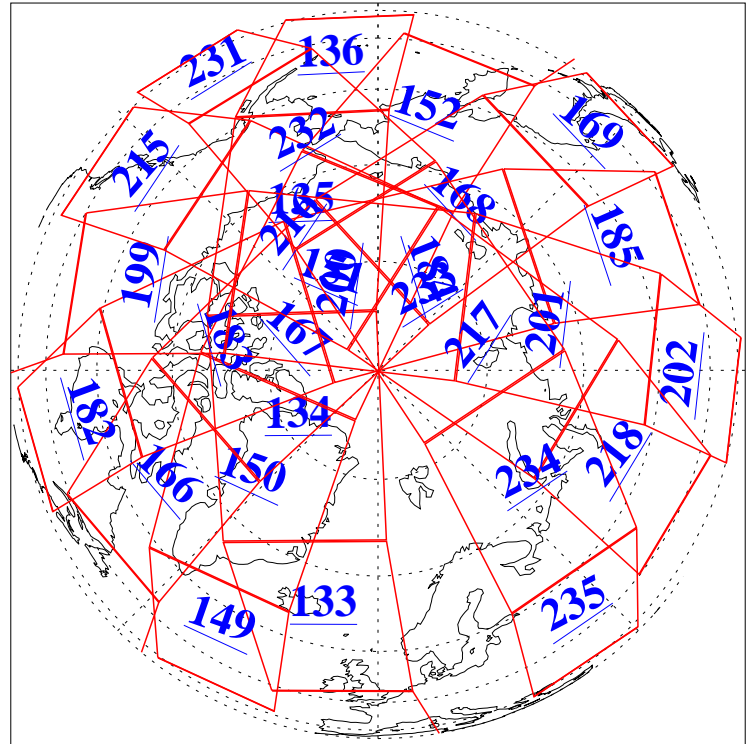

L1B Availability  
AMSU Granules: 240  
HSB Granules: 0  
AIRS Granules: 240

9 Mar 2005  
DoY 68  
Aqua Day 1040  
Granules: 1 to 120

Granules: 121 to 240

Legend: AMSU Available, HSB Available, AIRS Available

L1B Availability  
AMSU Granules: 240  
HSB Granules: 0  
AIRS Granules: 240

9 Mar 2005  
DoY 68  
Aqua Day 1040  
Ascending Granules

Descending Granules

Legend: AMSU Available, HSB Available, AIRS Available

L1B Availability  
 AMSU Granules: 240  
 HSB Granules: 0  
 AIRS Granules: 240

9 Mar 2005  
 DoY 68  
 Aqua Day 1040

Northern Hemisphere Granules

Southern Hemisphere Granules

Legend: AMSU Available, HSB Available, AIRS Available