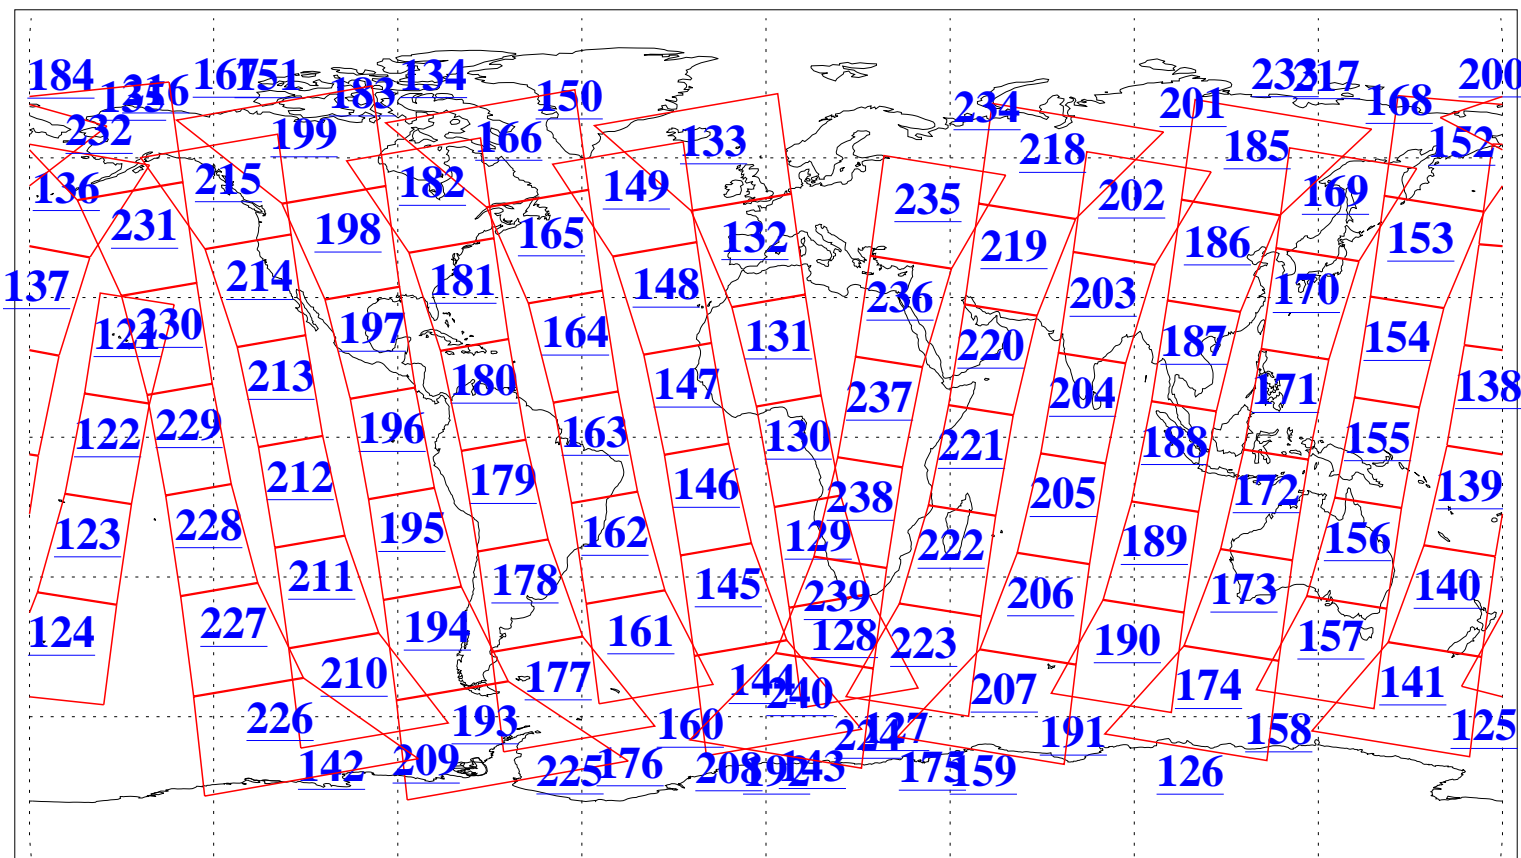

L1B Availability  
AMSU Granules: 240  
HSB Granules: 0  
AIRS Granules: 240

9 Mar 2005  
DoY 68  
Aqua Day 1040  
Granules: 1 to 120

Granules: 121 to 240

Legend: AMSU Available, HSB Available, AIRS Available

L1B Availability  
AMSU Granules: 240  
HSB Granules: 0  
AIRS Granules: 240

9 Mar 2005  
DoY 68  
Aqua Day 1040  
Ascending Granules

Descending Granules

Legend: AMSU Available, HSB Available, AIRS Available

L1B Availability  
 AMSU Granules: 240  
 HSB Granules: 0  
 AIRS Granules: 240

9 Mar 2005  
 DoY 68  
 Aqua Day 1040

Northern Hemisphere Granules

Southern Hemisphere Granules

Legend: AMSU Available, HSB Available, AIRS Available