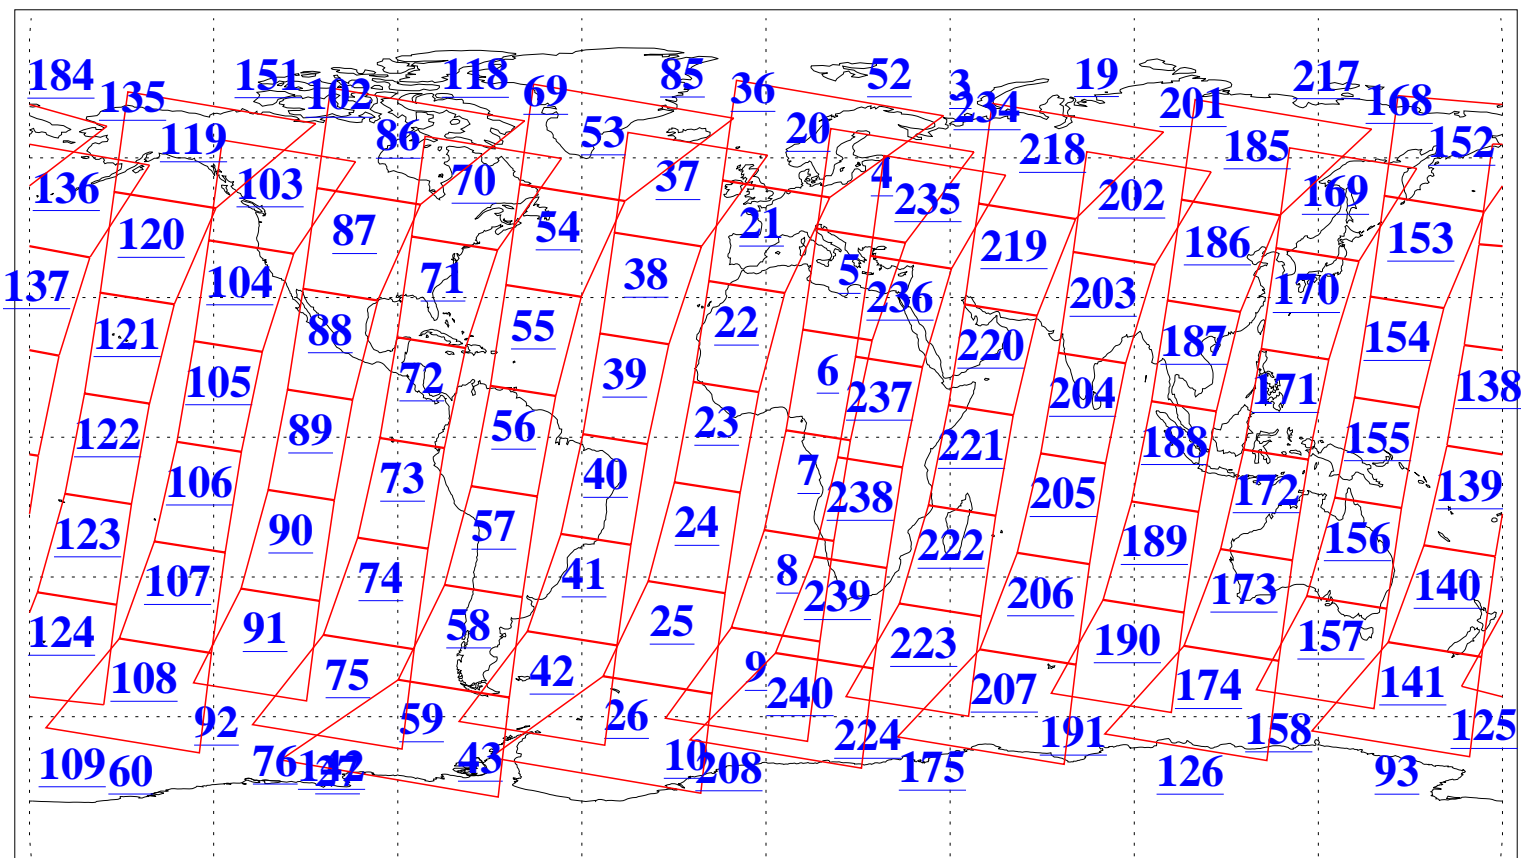

L1B Availability  
AMSU Granules: 240  
HSB Granules: 0  
AIRS Granules: 240

9 Mar 2005  
DoY 68  
Aqua Day 1040  
Granules: 1 to 120

Granules: 121 to 240

Legend: AMSU Available, HSB Available, AIRS Available

L1B Availability  
AMSU Granules: 240  
HSB Granules: 0  
AIRS Granules: 240

9 Mar 2005  
DoY 68  
Aqua Day 1040  
Ascending Granules

Descending Granules

Legend: AMSU Available, HSB Available, AIRS Available

L1B Availability  
 AMSU Granules: 240  
 HSB Granules: 0  
 AIRS Granules: 240

9 Mar 2005  
 DoY 68  
 Aqua Day 1040

Northern Hemisphere Granules

Southern Hemisphere Granules

Legend: AMSU Available, HSB Available, AIRS Available