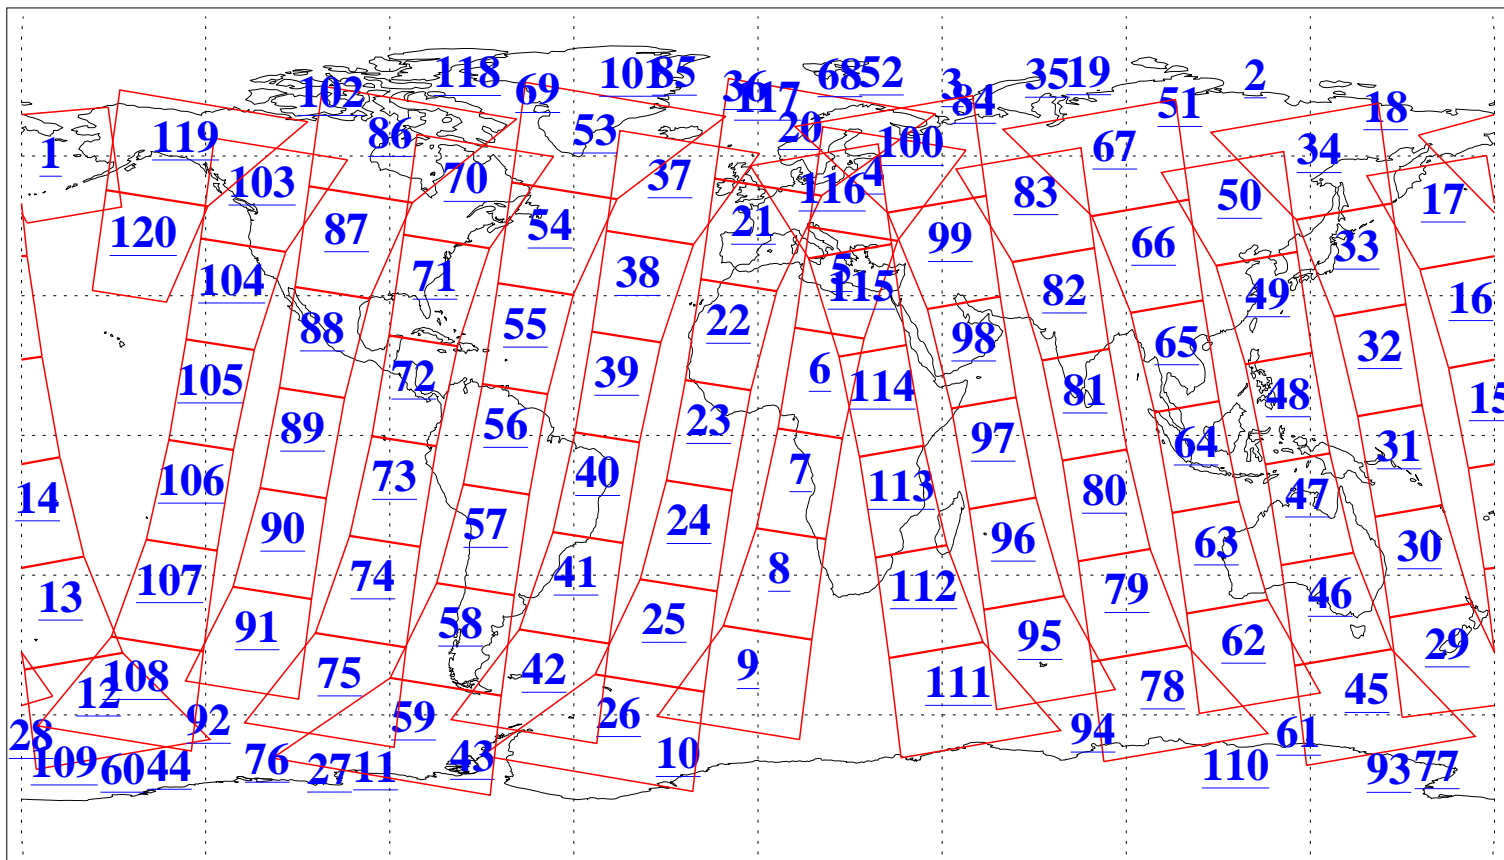

L1B Availability  
AMSU Granules: 240  
HSB Granules: 0  
AIRS Granules: 240

9 Mar 2005  
DoY 68  
Aqua Day 1040  
Granules: 1 to 120

Granules: 121 to 240

Legend: AMSU Available, HSB Available, AIRS Available

L1B Availability  
AMSU Granules: 240  
HSB Granules: 0  
AIRS Granules: 240

9 Mar 2005  
DoY 68  
Aqua Day 1040  
Ascending Granules

Descending Granules

Legend: AMSU Available, HSB Available, AIRS Available

L1B Availability  
 AMSU Granules: 240  
 HSB Granules: 0  
 AIRS Granules: 240

9 Mar 2005  
 DoY 68  
 Aqua Day 1040

Northern Hemisphere Granules

Southern Hemisphere Granules

Legend: AMSU Available, HSB Available, AIRS Available