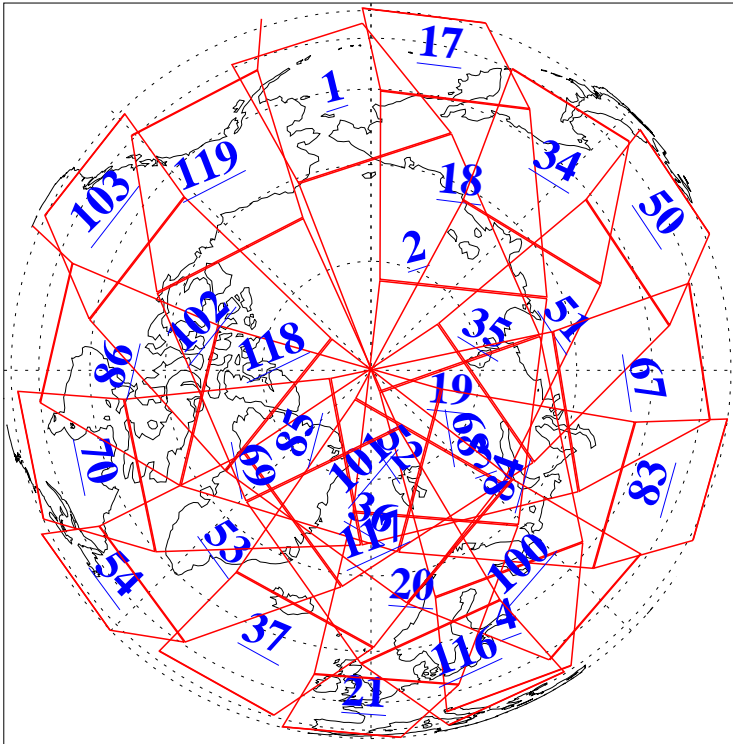

L1B Availability  
AMSU Granules: 240  
HSB Granules: 0  
AIRS Granules: 240

9 Mar 2005  
DoY 68  
Aqua Day 1040  
Granules: 1 to 120

Granules: 121 to 240

Legend: AMSU Available, HSB Available, AIRS Available

L1B Availability  
AMSU Granules: 240  
HSB Granules: 0  
AIRS Granules: 240

9 Mar 2005  
DoY 68  
Aqua Day 1040  
Ascending Granules

Descending Granules

Legend: AMSU Available, HSB Available, AIRS Available

L1B Availability  
 AMSU Granules: 240  
 HSB Granules: 0  
 AIRS Granules: 240

9 Mar 2005  
 DoY 68  
 Aqua Day 1040

Northern Hemisphere Granules

Southern Hemisphere Granules

Legend: AMSU Available, HSB Available, AIRS Available