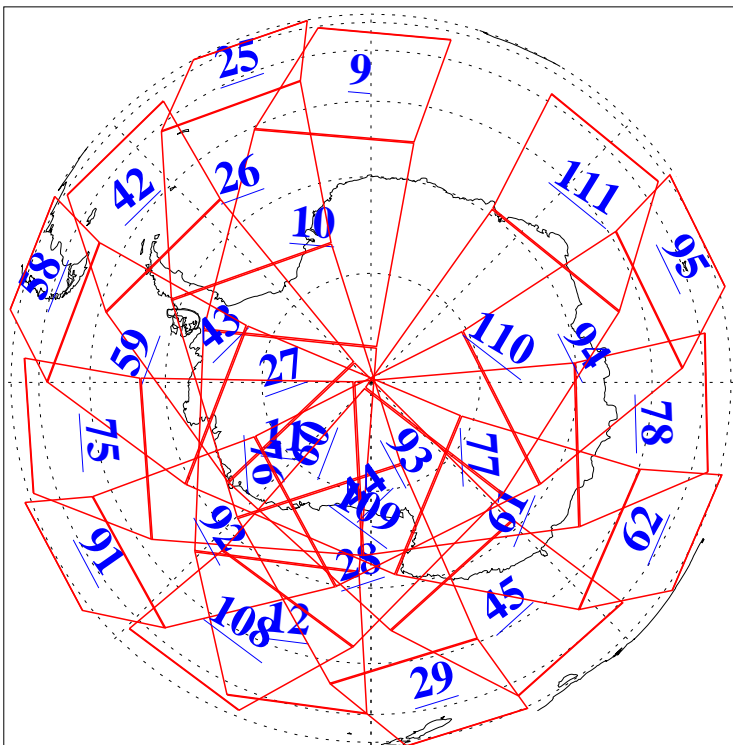

L1B Availability  
AMSU Granules: 240  
HSB Granules: 0  
AIRS Granules: 240

9 Mar 2005  
DoY 68  
Aqua Day 1040  
Granules: 1 to 120

Granules: 121 to 240

Legend: AMSU Available, HSB Available, AIRS Available

L1B Availability  
AMSU Granules: 240  
HSB Granules: 0  
AIRS Granules: 240

9 Mar 2005  
DoY 68  
Aqua Day 1040  
Ascending Granules

Descending Granules

Legend: AMSU Available, HSB Available, AIRS Available

L1B Availability  
 AMSU Granules: 240  
 HSB Granules: 0  
 AIRS Granules: 240

9 Mar 2005  
 DoY 68  
 Aqua Day 1040

Northern Hemisphere Granules

Southern Hemisphere Granules

Legend: AMSU Available, HSB Available, AIRS Available