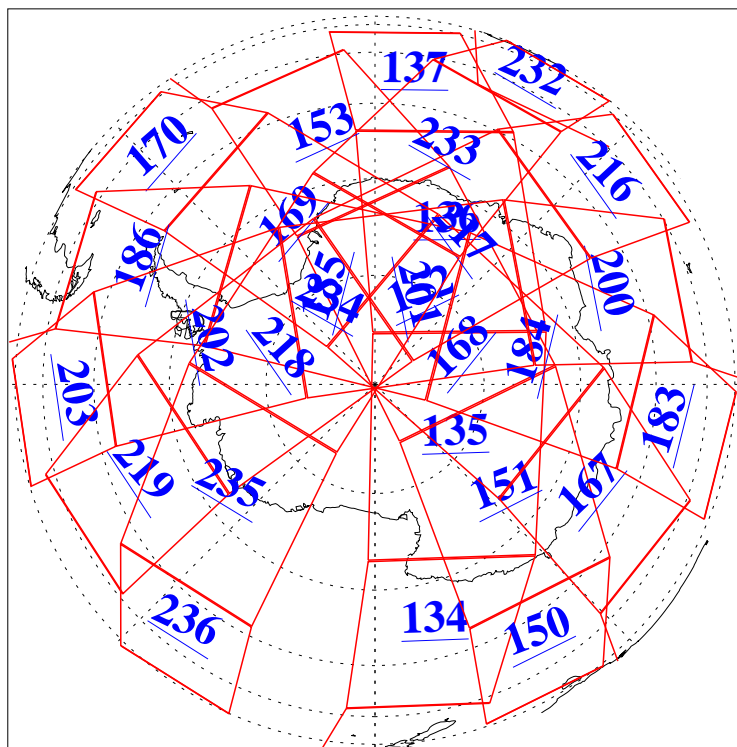

L1B Availability
AMSU Granules: 240
HSB Granules: 0
AIRS Granules: 240

8 Mar 2005
DoY 67
Aqua Day 1039
Granules: 1 to 120

Granules: 121 to 240

Legend: AMSU Available, HSB Available, AIRS Available

L1B Availability
AMSU Granules: 240
HSB Granules: 0
AIRS Granules: 240

8 Mar 2005
DoY 67
Aqua Day 1039
Ascending Granules

Descending Granules

Legend: AMSU Available, HSB Available, AIRS Available

L1B Availability
 AMSU Granules: 240
 HSB Granules: 0
 AIRS Granules: 240

8 Mar 2005
 DoY 67
 Aqua Day 1039

Northern Hemisphere Granules

Southern Hemisphere Granules

Legend: AMSU Available, HSB Available, AIRS Available