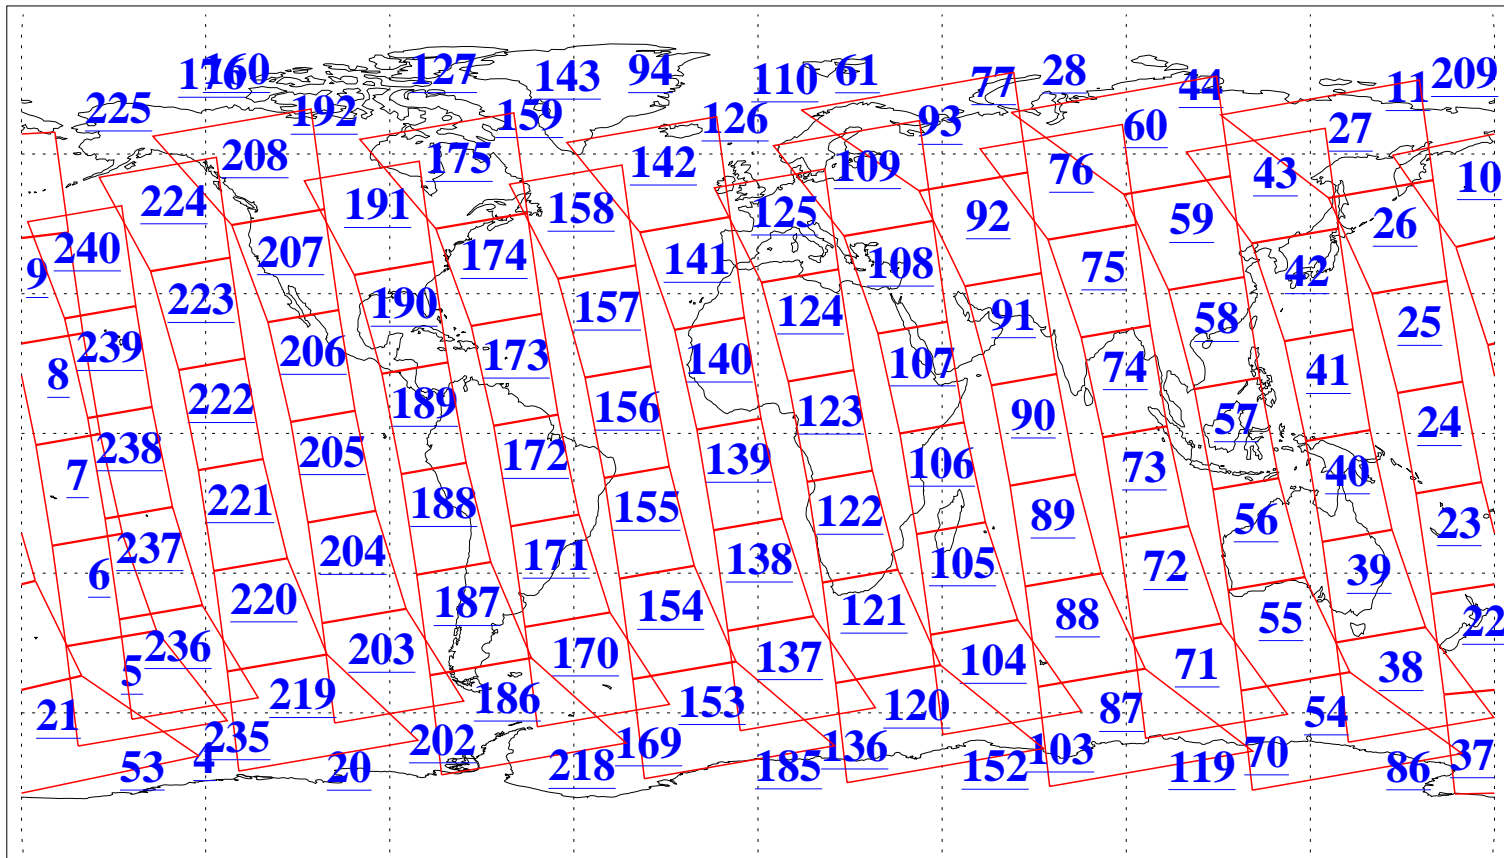

L1B Availability
AMSU Granules: 240
HSB Granules: 0
AIRS Granules: 240

8 Mar 2005
DoY 67
Aqua Day 1039
Granules: 1 to 120

Granules: 121 to 240

Legend: AMSU Available, HSB Available, AIRS Available

L1B Availability
AMSU Granules: 240
HSB Granules: 0
AIRS Granules: 240

8 Mar 2005
DoY 67
Aqua Day 1039
Ascending Granules

Descending Granules

Legend: AMSU Available, HSB Available, AIRS Available

L1B Availability
 AMSU Granules: 240
 HSB Granules: 0
 AIRS Granules: 240

8 Mar 2005
 DoY 67
 Aqua Day 1039

Northern Hemisphere Granules

Southern Hemisphere Granules

Legend: AMSU Available, HSB Available, AIRS Available