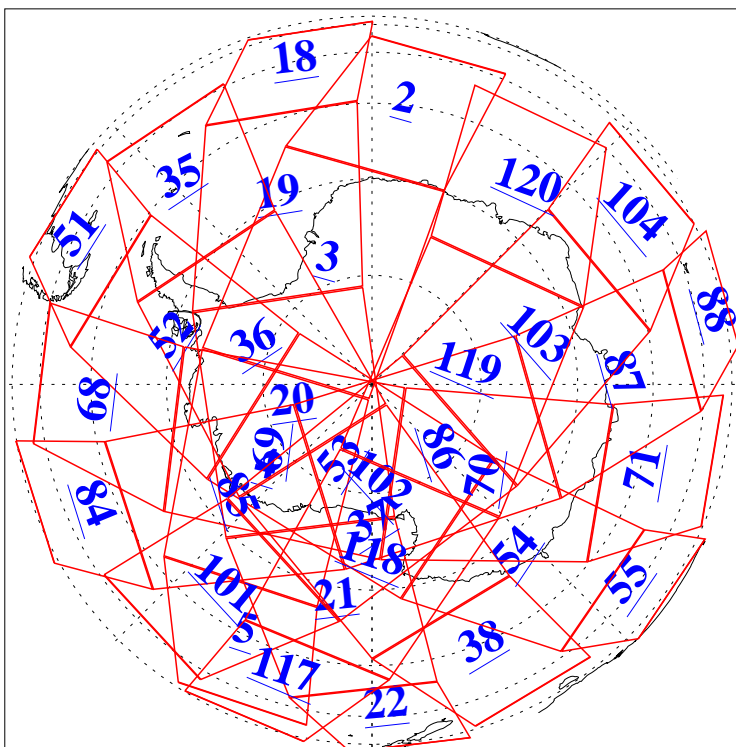

L1B Availability
AMSU Granules: 240
HSB Granules: 0
AIRS Granules: 240

8 Mar 2005
DoY 67
Aqua Day 1039
Granules: 1 to 120

Granules: 121 to 240

Legend: AMSU Available, HSB Available, AIRS Available

L1B Availability
AMSU Granules: 240
HSB Granules: 0
AIRS Granules: 240

8 Mar 2005
DoY 67
Aqua Day 1039
Ascending Granules

Descending Granules

Legend: AMSU Available, HSB Available, AIRS Available

L1B Availability
 AMSU Granules: 240
 HSB Granules: 0
 AIRS Granules: 240

8 Mar 2005
 DoY 67
 Aqua Day 1039

Northern Hemisphere Granules

Southern Hemisphere Granules

Legend: AMSU Available, HSB Available, AIRS Available