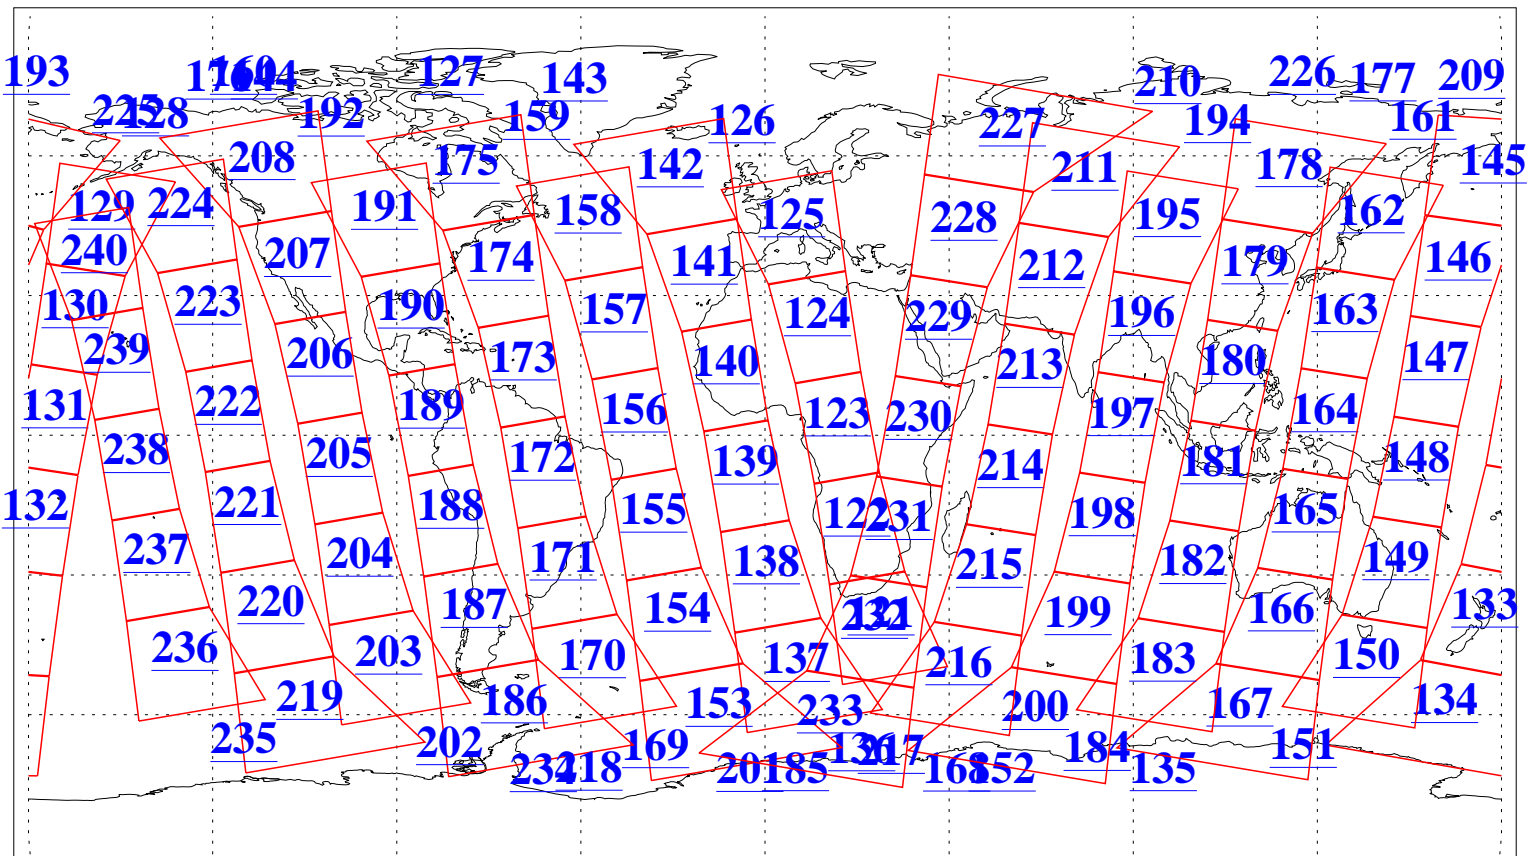

L1B Availability
AMSU Granules: 240
HSB Granules: 0
AIRS Granules: 240

8 Mar 2005
DoY 67
Aqua Day 1039
Granules: 1 to 120

Granules: 121 to 240

Legend: AMSU Available, HSB Available, AIRS Available

L1B Availability
AMSU Granules: 240
HSB Granules: 0
AIRS Granules: 240

8 Mar 2005
DoY 67
Aqua Day 1039
Ascending Granules

Descending Granules

Legend: AMSU Available, HSB Available, AIRS Available

L1B Availability
 AMSU Granules: 240
 HSB Granules: 0
 AIRS Granules: 240

8 Mar 2005
 DoY 67
 Aqua Day 1039

Northern Hemisphere Granules

Southern Hemisphere Granules

Legend: AMSU Available, HSB Available, AIRS Available