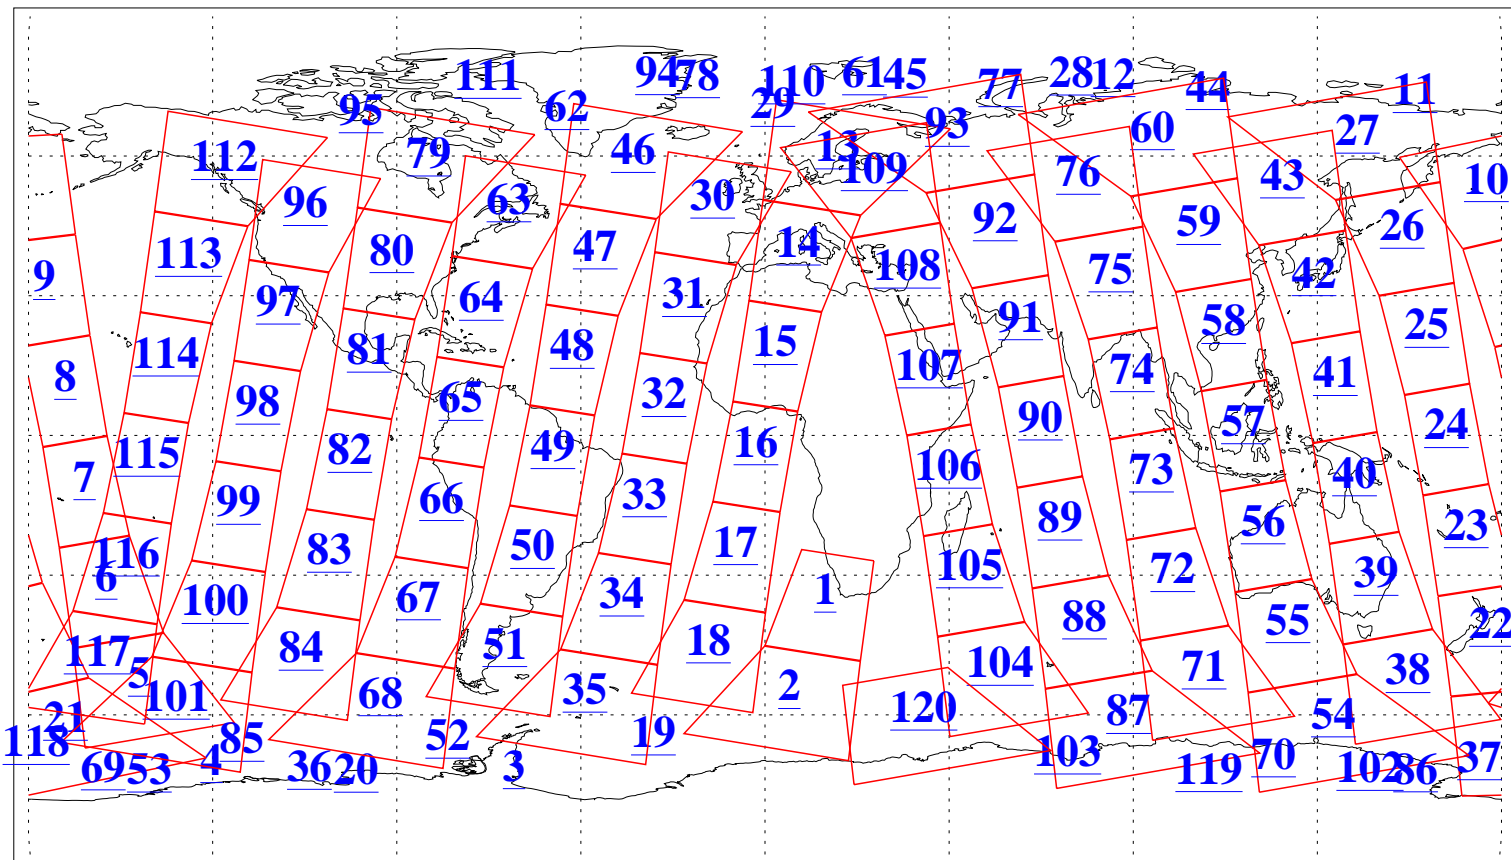

L1B Availability
AMSU Granules: 240
HSB Granules: 0
AIRS Granules: 240

8 Mar 2005
DoY 67
Aqua Day 1039
Granules: 1 to 120

Granules: 121 to 240

Legend: AMSU Available, HSB Available, AIRS Available

L1B Availability
AMSU Granules: 240
HSB Granules: 0
AIRS Granules: 240

8 Mar 2005
DoY 67
Aqua Day 1039
Ascending Granules

Descending Granules

Legend: AMSU Available, HSB Available, AIRS Available

L1B Availability
 AMSU Granules: 240
 HSB Granules: 0
 AIRS Granules: 240

8 Mar 2005
 DoY 67
 Aqua Day 1039

Northern Hemisphere Granules

Southern Hemisphere Granules

Legend: AMSU Available, HSB Available, AIRS Available