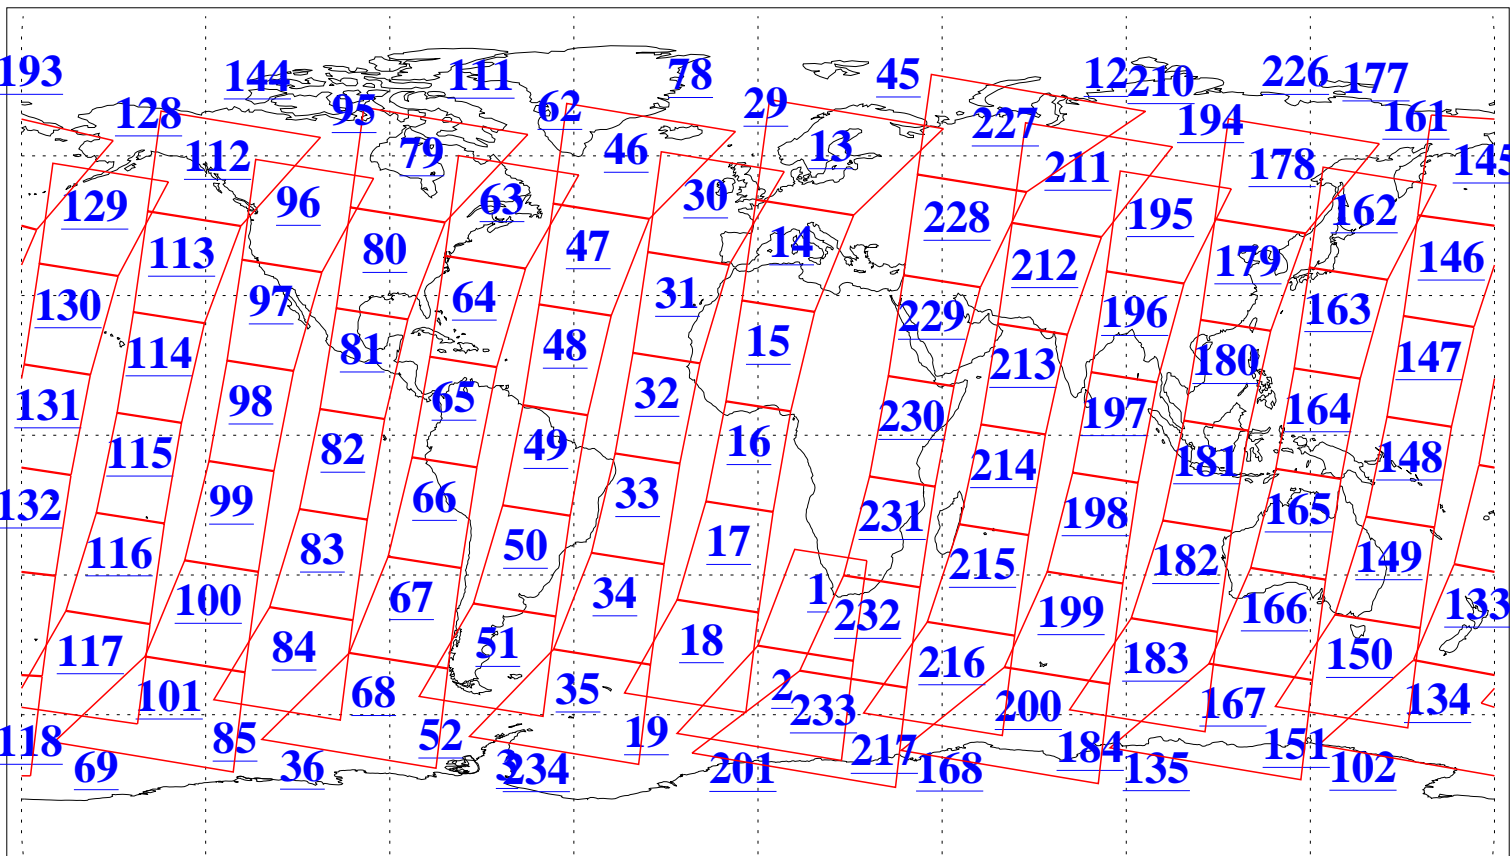

L1B Availability
AMSU Granules: 240
HSB Granules: 0
AIRS Granules: 240

8 Mar 2005
DoY 67
Aqua Day 1039
Granules: 1 to 120

Granules: 121 to 240

Legend: AMSU Available, HSB Available, AIRS Available

L1B Availability
AMSU Granules: 240
HSB Granules: 0
AIRS Granules: 240

8 Mar 2005
DoY 67
Aqua Day 1039
Ascending Granules

Descending Granules

Legend: AMSU Available, HSB Available, AIRS Available

L1B Availability
 AMSU Granules: 240
 HSB Granules: 0
 AIRS Granules: 240

8 Mar 2005
 DoY 67
 Aqua Day 1039

Northern Hemisphere Granules

Southern Hemisphere Granules

Legend: AMSU Available, HSB Available, AIRS Available