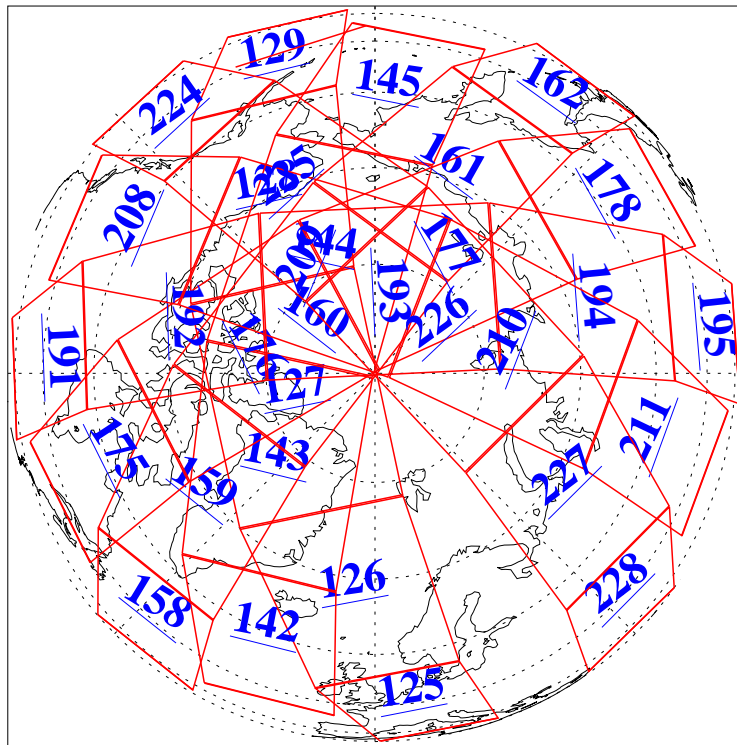

L1B Availability
AMSU Granules: 240
HSB Granules: 0
AIRS Granules: 240

8 Mar 2005
DoY 67
Aqua Day 1039
Granules: 1 to 120

Granules: 121 to 240

Legend: AMSU Available, HSB Available, AIRS Available

L1B Availability
AMSU Granules: 240
HSB Granules: 0
AIRS Granules: 240

8 Mar 2005
DoY 67
Aqua Day 1039
Ascending Granules

Descending Granules

Legend: AMSU Available, HSB Available, AIRS Available

L1B Availability
 AMSU Granules: 240
 HSB Granules: 0
 AIRS Granules: 240

8 Mar 2005
 DoY 67
 Aqua Day 1039

Northern Hemisphere Granules

Southern Hemisphere Granules

Legend: AMSU Available, HSB Available, AIRS Available