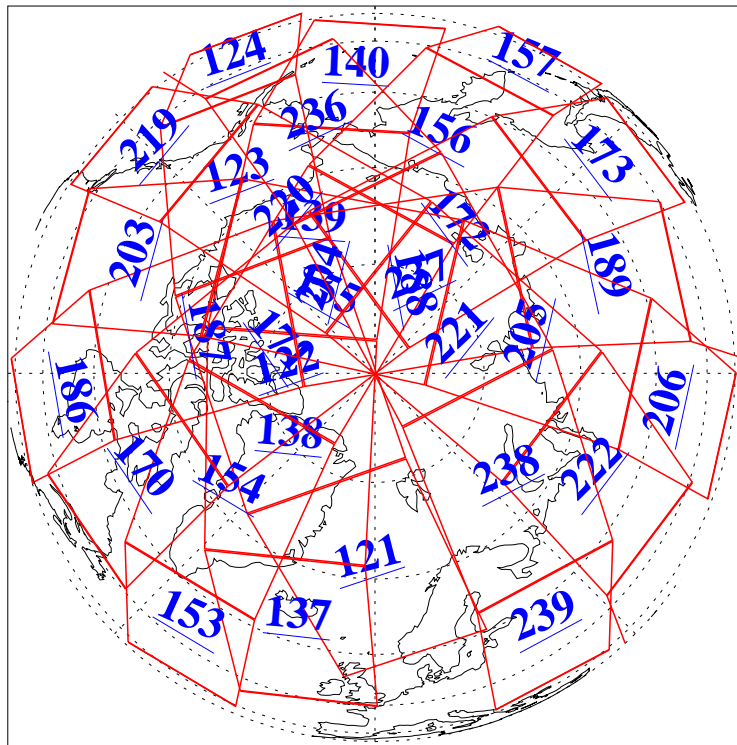

L1B Availability
AMSU Granules: 240
HSB Granules: 0
AIRS Granules: 240

5 Mar 2005
DoY 64
Aqua Day 1036
Granules: 1 to 120

Granules: 121 to 240

Legend: AMSU Available, HSB Available, AIRS Available

L1B Availability
AMSU Granules: 240
HSB Granules: 0
AIRS Granules: 240

5 Mar 2005
DoY 64
Aqua Day 1036
Ascending Granules

Descending Granules

Legend: AMSU Available, HSB Available, AIRS Available

L1B Availability
 AMSU Granules: 240
 HSB Granules: 0
 AIRS Granules: 240

5 Mar 2005
 DoY 64
 Aqua Day 1036

Northern Hemisphere Granules

Southern Hemisphere Granules

Legend: AMSU Available, HSB Available, AIRS Available