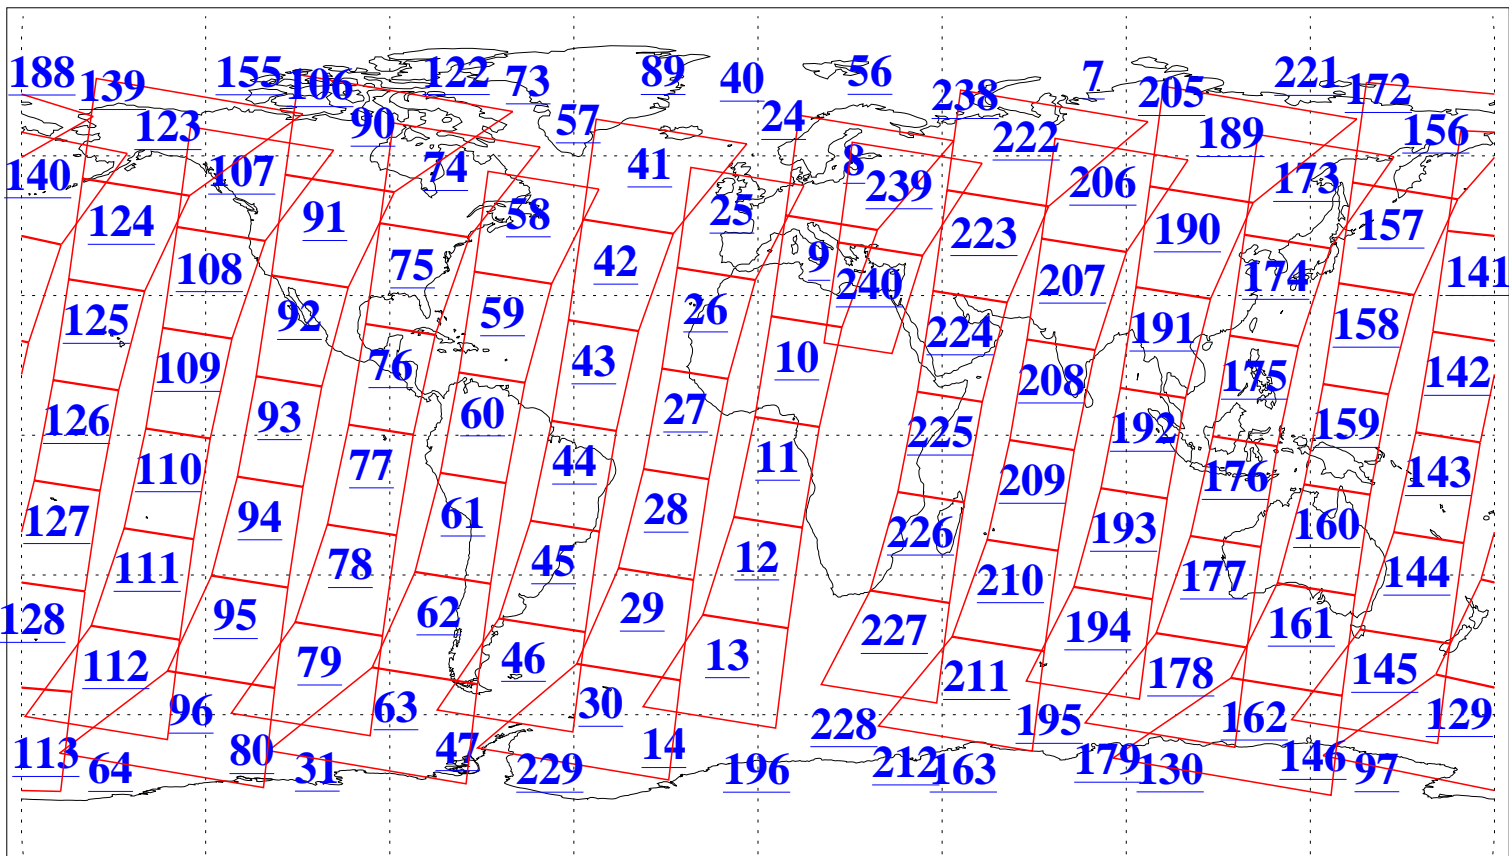

L1B Availability
AMSU Granules: 240
HSB Granules: 0
AIRS Granules: 240

5 Mar 2005
DoY 64
Aqua Day 1036
Granules: 1 to 120

Granules: 121 to 240

Legend: AMSU Available, HSB Available, AIRS Available

L1B Availability
AMSU Granules: 240
HSB Granules: 0
AIRS Granules: 240

5 Mar 2005
DoY 64
Aqua Day 1036
Ascending Granules

Descending Granules

Legend: AMSU Available, HSB Available, AIRS Available

L1B Availability
 AMSU Granules: 240
 HSB Granules: 0
 AIRS Granules: 240

5 Mar 2005
 DoY 64
 Aqua Day 1036

Northern Hemisphere Granules

Southern Hemisphere Granules

Legend: AMSU Available, HSB Available, AIRS Available