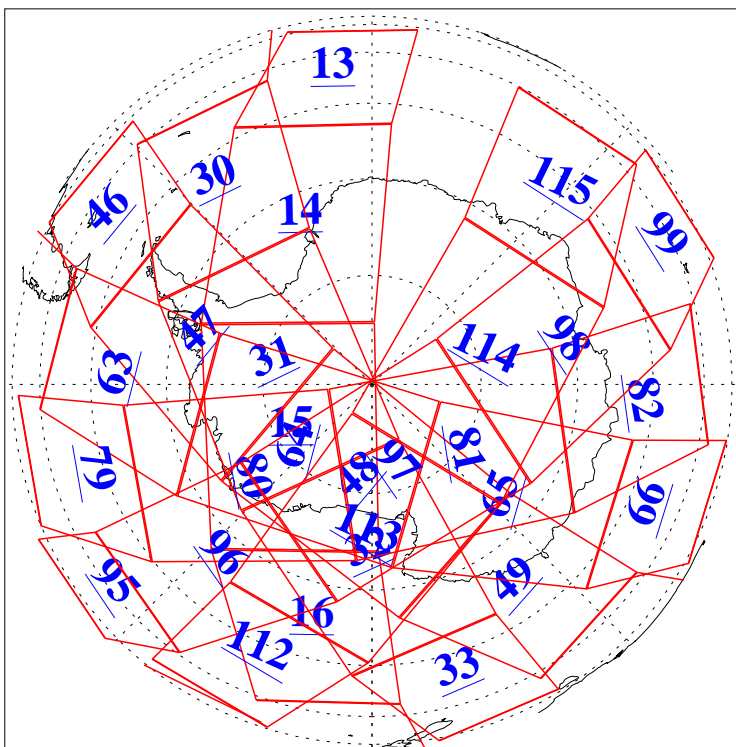

L1B Availability
AMSU Granules: 240
HSB Granules: 0
AIRS Granules: 240

5 Mar 2005
DoY 64
Aqua Day 1036
Granules: 1 to 120

Granules: 121 to 240

Legend: AMSU Available, HSB Available, AIRS Available

L1B Availability
AMSU Granules: 240
HSB Granules: 0
AIRS Granules: 240

5 Mar 2005
DoY 64
Aqua Day 1036
Ascending Granules

Descending Granules

Legend: AMSU Available, HSB Available, AIRS Available

L1B Availability
 AMSU Granules: 240
 HSB Granules: 0
 AIRS Granules: 240

5 Mar 2005
 DoY 64
 Aqua Day 1036

Northern Hemisphere Granules

Southern Hemisphere Granules

Legend: AMSU Available, HSB Available, AIRS Available