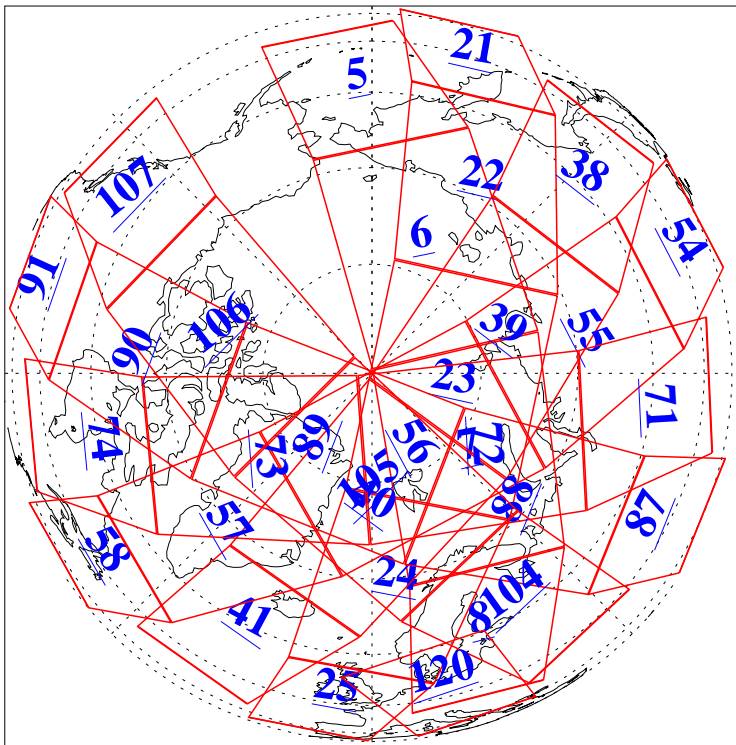

L1B Availability
AMSU Granules: 240
HSB Granules: 0
AIRS Granules: 240

5 Mar 2005
DoY 64
Aqua Day 1036
Granules: 1 to 120

Granules: 121 to 240

Legend: AMSU Available, HSB Available, AIRS Available

L1B Availability
AMSU Granules: 240
HSB Granules: 0
AIRS Granules: 240

5 Mar 2005
DoY 64
Aqua Day 1036
Ascending Granules

Descending Granules

Legend: AMSU Available, HSB Available, AIRS Available

L1B Availability
 AMSU Granules: 240
 HSB Granules: 0
 AIRS Granules: 240

5 Mar 2005
 DoY 64
 Aqua Day 1036

Northern Hemisphere Granules

Southern Hemisphere Granules

Legend: AMSU Available, HSB Available, AIRS Available