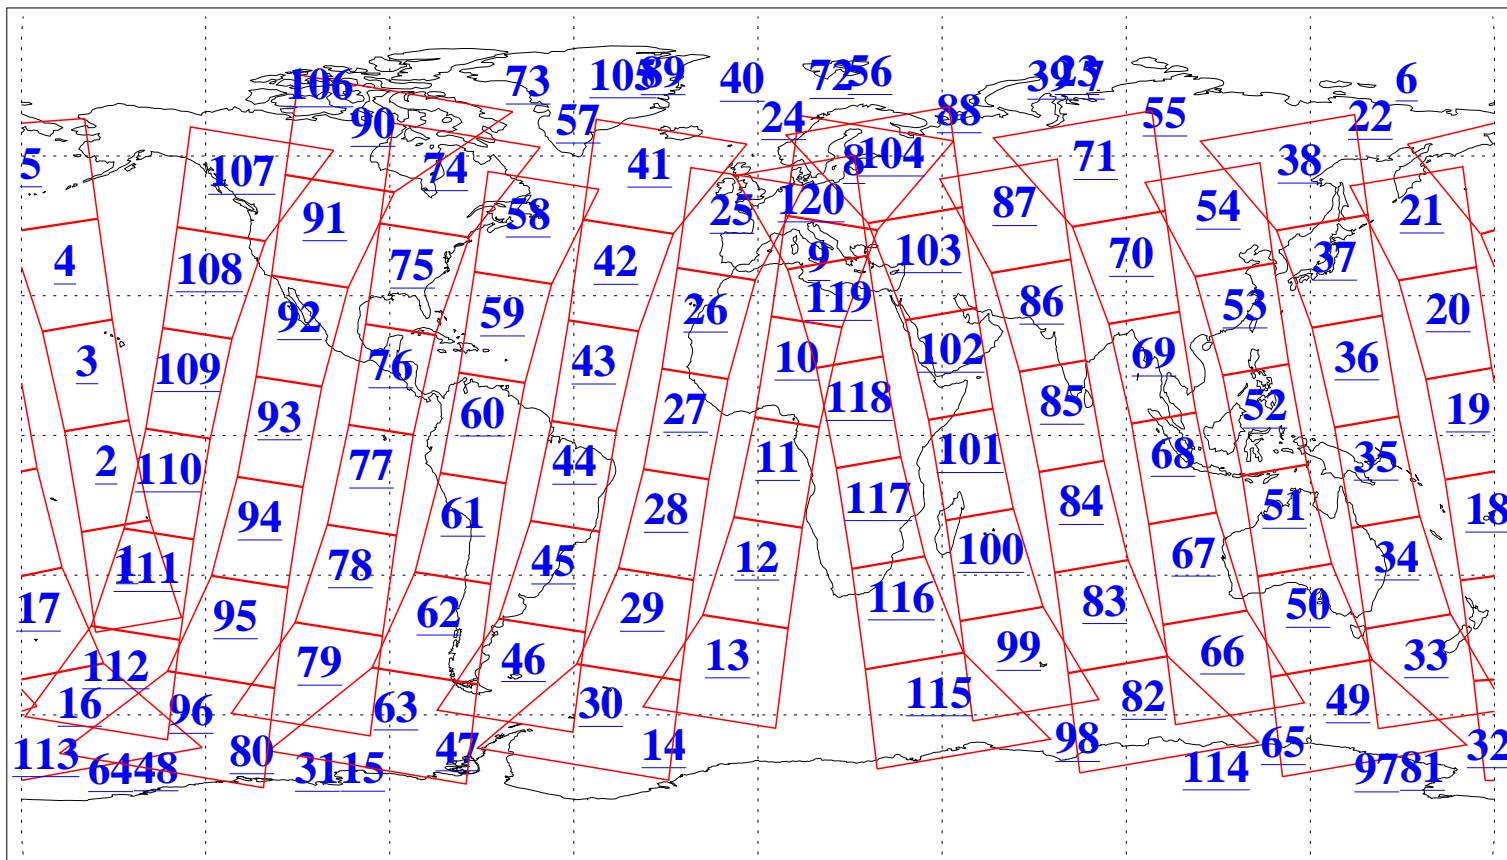

L1B Availability
AMSU Granules: 240
HSB Granules: 0
AIRS Granules: 240

5 Mar 2005
DoY 64
Aqua Day 1036
Granules: 1 to 120

Granules: 121 to 240

Legend: AMSU Available, HSB Available, AIRS Available

L1B Availability
AMSU Granules: 240
HSB Granules: 0
AIRS Granules: 240

5 Mar 2005
DoY 64
Aqua Day 1036
Ascending Granules

Descending Granules

Legend: AMSU Available, HSB Available, AIRS Available

L1B Availability
 AMSU Granules: 240
 HSB Granules: 0
 AIRS Granules: 240

5 Mar 2005
 DoY 64
 Aqua Day 1036

Northern Hemisphere Granules

Southern Hemisphere Granules

Legend: AMSU Available, HSB Available, AIRS Available