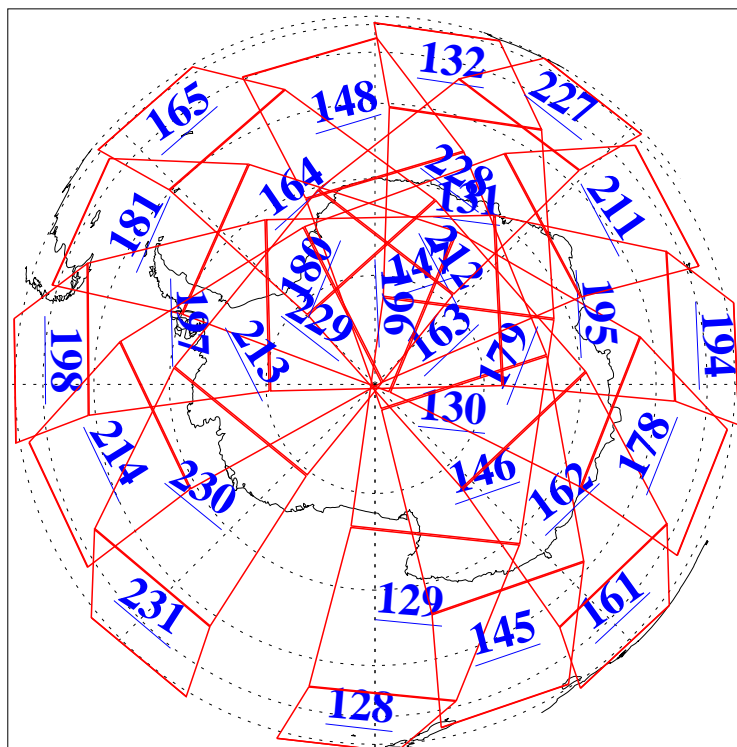

L1B Availability
AMSU Granules: 240
HSB Granules: 0
AIRS Granules: 240

5 Mar 2005
DoY 64
Aqua Day 1036
Granules: 1 to 120

Granules: 121 to 240

Legend: AMSU Available, HSB Available, AIRS Available

L1B Availability
AMSU Granules: 240
HSB Granules: 0
AIRS Granules: 240

5 Mar 2005
DoY 64
Aqua Day 1036
Ascending Granules

Descending Granules

Legend: AMSU Available, HSB Available, AIRS Available

L1B Availability
 AMSU Granules: 240
 HSB Granules: 0
 AIRS Granules: 240

5 Mar 2005
 DoY 64
 Aqua Day 1036

Northern Hemisphere Granules

Southern Hemisphere Granules

Legend: AMSU Available, HSB Available, AIRS Available