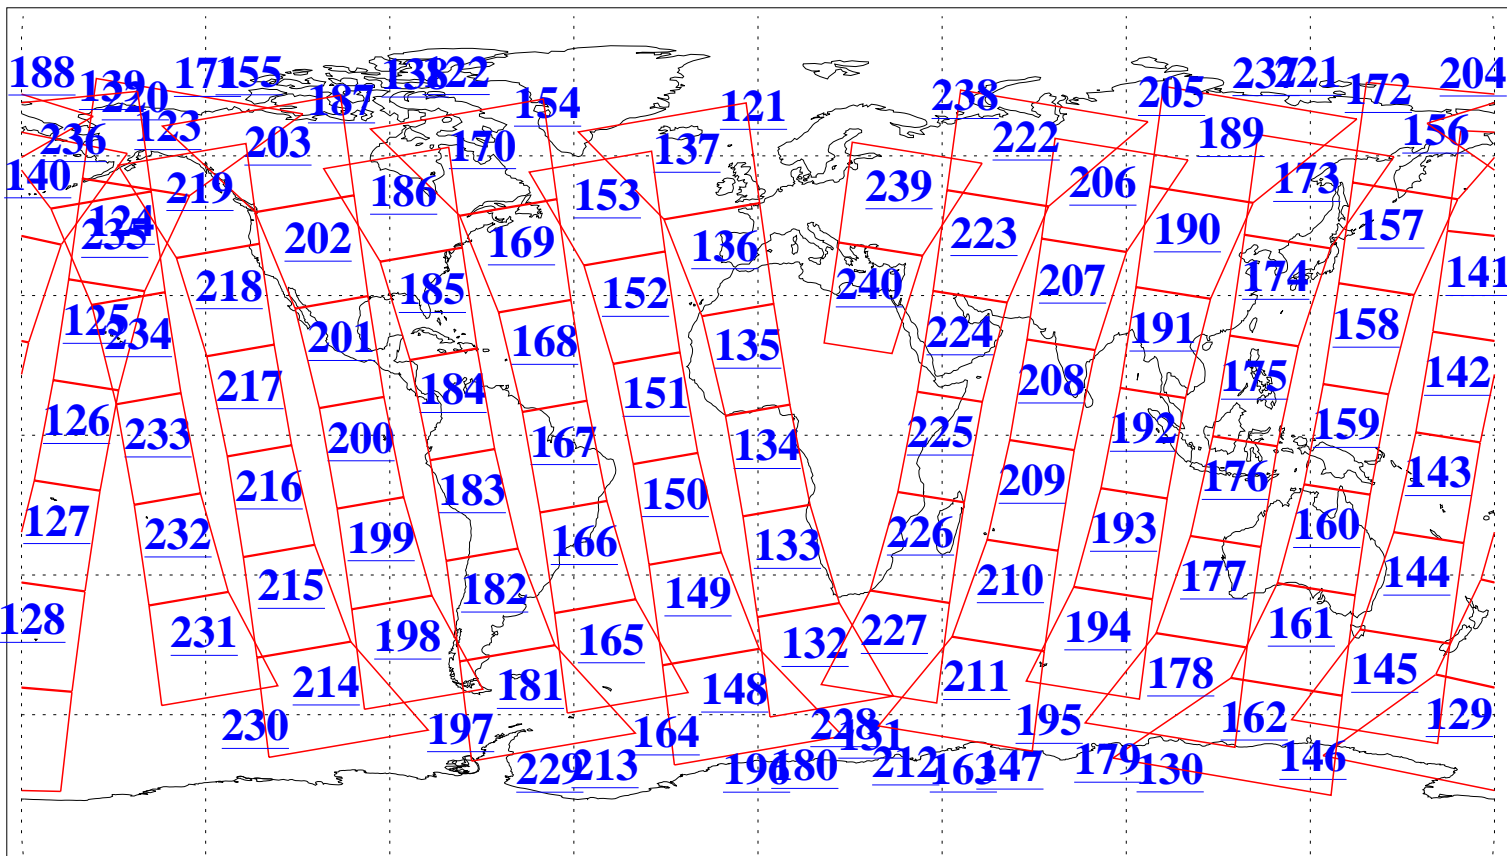

L1B Availability
AMSU Granules: 240
HSB Granules: 0
AIRS Granules: 240

5 Mar 2005
DoY 64
Aqua Day 1036
Granules: 1 to 120

Granules: 121 to 240

Legend: AMSU Available, HSB Available, AIRS Available

L1B Availability
AMSU Granules: 240
HSB Granules: 0
AIRS Granules: 240

5 Mar 2005
DoY 64
Aqua Day 1036
Ascending Granules

Descending Granules

Legend: AMSU Available, HSB Available, AIRS Available

L1B Availability
 AMSU Granules: 240
 HSB Granules: 0
 AIRS Granules: 240

5 Mar 2005
 DoY 64
 Aqua Day 1036

Northern Hemisphere Granules

Southern Hemisphere Granules

Legend: AMSU Available, HSB Available, AIRS Available