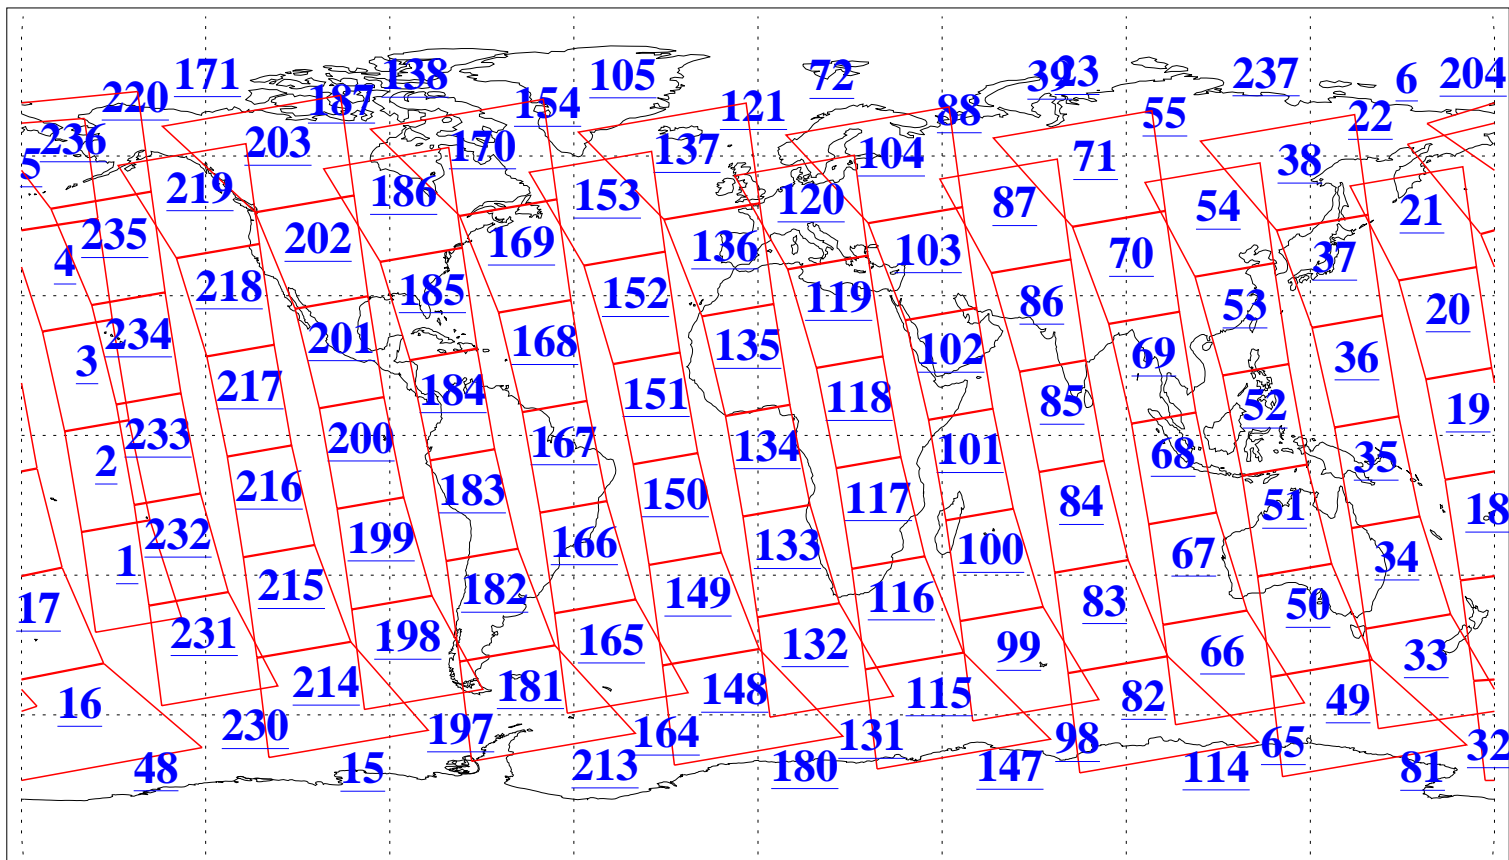

L1B Availability
AMSU Granules: 240
HSB Granules: 0
AIRS Granules: 240

5 Mar 2005
DoY 64
Aqua Day 1036
Granules: 1 to 120

Granules: 121 to 240

Legend: AMSU Available, HSB Available, AIRS Available

L1B Availability
AMSU Granules: 240
HSB Granules: 0
AIRS Granules: 240

5 Mar 2005
DoY 64
Aqua Day 1036
Ascending Granules

Descending Granules

Legend: AMSU Available, HSB Available, AIRS Available

L1B Availability
 AMSU Granules: 240
 HSB Granules: 0
 AIRS Granules: 240

5 Mar 2005
 DoY 64
 Aqua Day 1036

Northern Hemisphere Granules

Southern Hemisphere Granules

Legend: AMSU Available, HSB Available, AIRS Available