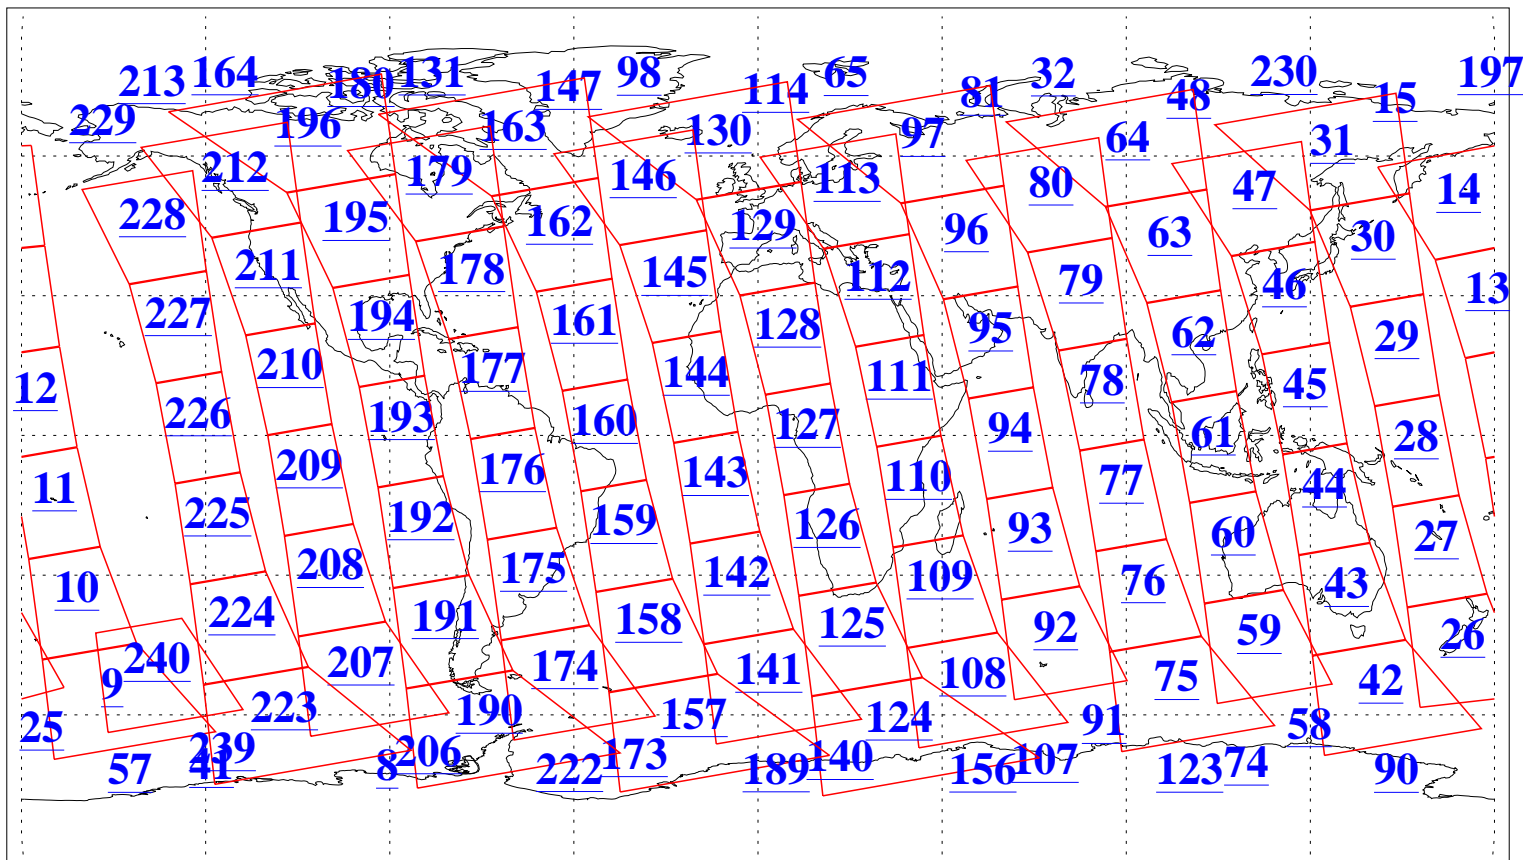

L1B Availability
AMSU Granules: 240
HSB Granules: 0
AIRS Granules: 240

4 Mar 2005
DoY 63
Aqua Day 1035
Granules: 1 to 120

Granules: 121 to 240

Legend: AMSU Available, HSB Available, AIRS Available

L1B Availability
AMSU Granules: 240
HSB Granules: 0
AIRS Granules: 240

4 Mar 2005
DoY 63
Aqua Day 1035
Ascending Granules

Descending Granules

Legend: AMSU Available, HSB Available, AIRS Available

L1B Availability
 AMSU Granules: 240
 HSB Granules: 0
 AIRS Granules: 240

4 Mar 2005
 DoY 63
 Aqua Day 1035

Northern Hemisphere Granules

Southern Hemisphere Granules

Legend: AMSU Available, ~~HSB Available~~, **AIRS Available**