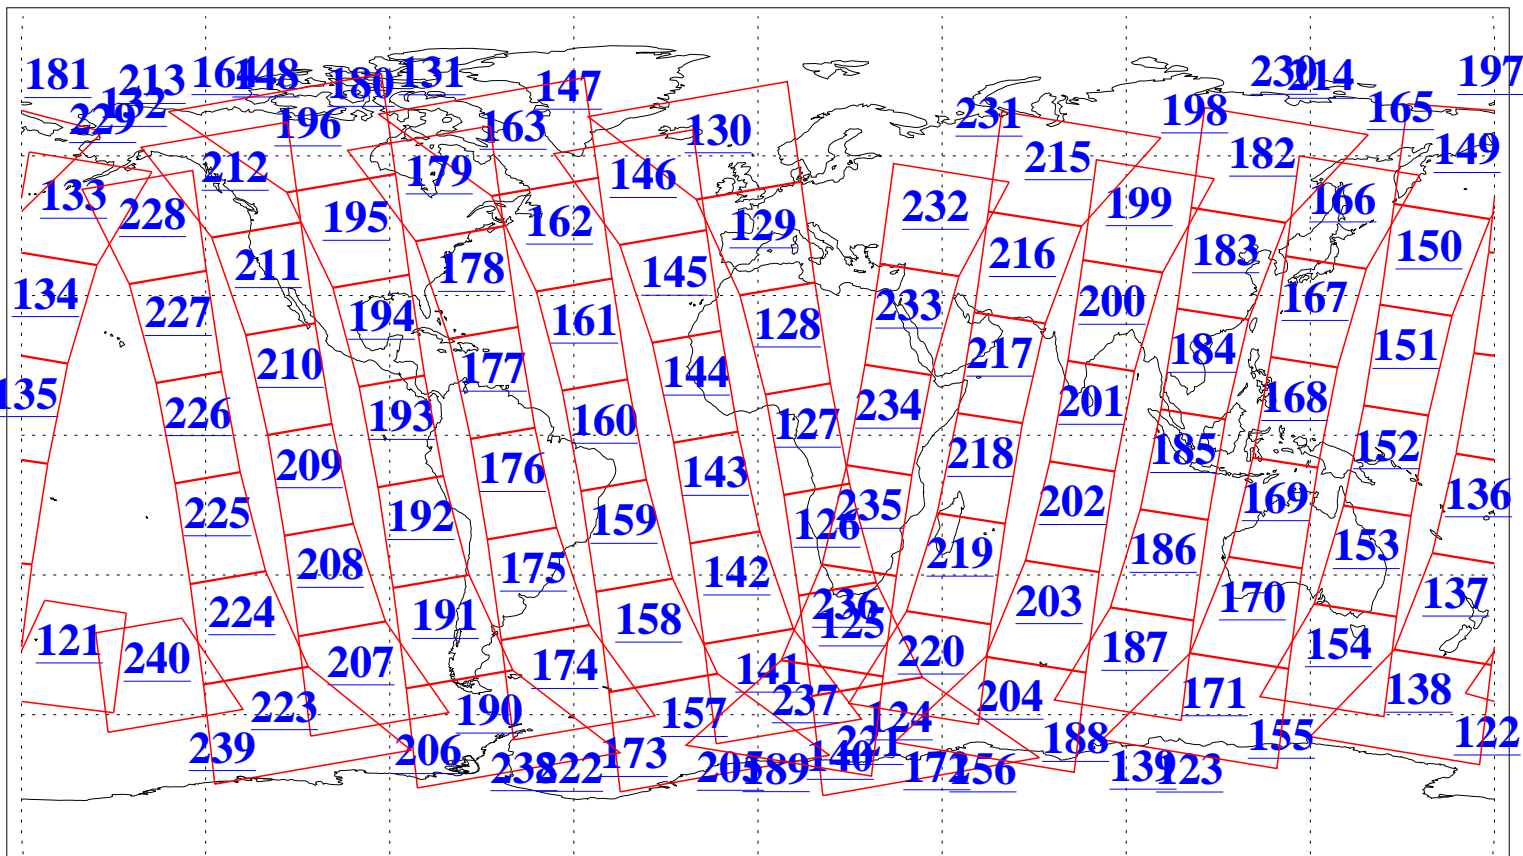

L1B Availability
AMSU Granules: 240
HSB Granules: 0
AIRS Granules: 240

4 Mar 2005
DoY 63
Aqua Day 1035
Granules: 1 to 120

Granules: 121 to 240

Legend: AMSU Available, HSB Available, AIRS Available

L1B Availability
AMSU Granules: 240
HSB Granules: 0
AIRS Granules: 240

4 Mar 2005
DoY 63
Aqua Day 1035
Ascending Granules

Descending Granules

Legend: AMSU Available, HSB Available, AIRS Available

L1B Availability
 AMSU Granules: 240
 HSB Granules: 0
 AIRS Granules: 240

4 Mar 2005
 DoY 63
 Aqua Day 1035

Northern Hemisphere Granules

Southern Hemisphere Granules

Legend: AMSU Available, ~~HSB Available~~, **AIRS Available**