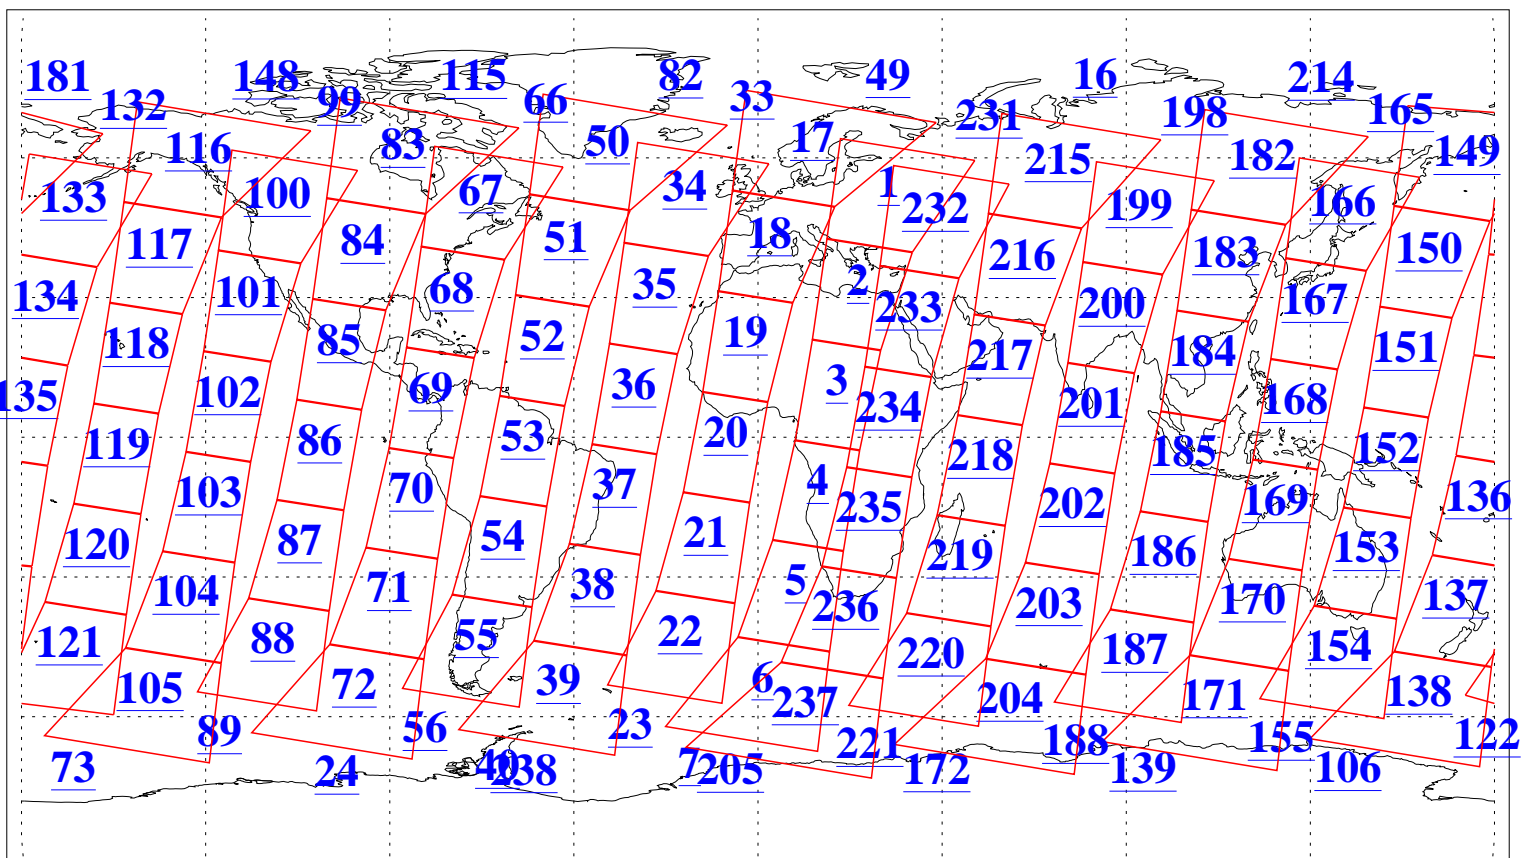

L1B Availability
AMSU Granules: 240
HSB Granules: 0
AIRS Granules: 240

4 Mar 2005
DoY 63
Aqua Day 1035
Granules: 1 to 120

Granules: 121 to 240

Legend: AMSU Available, HSB Available, AIRS Available

L1B Availability
AMSU Granules: 240
HSB Granules: 0
AIRS Granules: 240

4 Mar 2005
DoY 63
Aqua Day 1035
Ascending Granules

Descending Granules

Legend: AMSU Available, HSB Available, AIRS Available

L1B Availability
 AMSU Granules: 240
 HSB Granules: 0
 AIRS Granules: 240

4 Mar 2005
 DoY 63
 Aqua Day 1035

Northern Hemisphere Granules

Southern Hemisphere Granules

Legend: AMSU Available, ~~HSB Available~~, **AIRS Available**