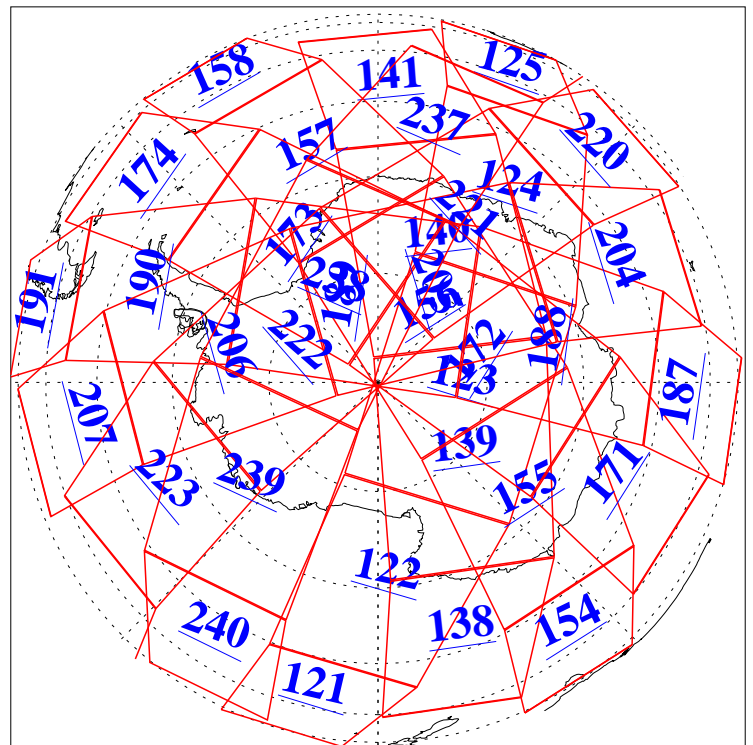

L1B Availability
AMSU Granules: 240
HSB Granules: 0
AIRS Granules: 240

4 Mar 2005
DoY 63
Aqua Day 1035
Granules: 1 to 120

Granules: 121 to 240

Legend: AMSU Available, HSB Available, AIRS Available

L1B Availability
AMSU Granules: 240
HSB Granules: 0
AIRS Granules: 240

4 Mar 2005
DoY 63
Aqua Day 1035
Ascending Granules

Descending Granules

Legend: AMSU Available, HSB Available, AIRS Available

L1B Availability
 AMSU Granules: 240
 HSB Granules: 0
 AIRS Granules: 240

4 Mar 2005
 DoY 63
 Aqua Day 1035

Northern Hemisphere Granules

Southern Hemisphere Granules

Legend: AMSU Available, ~~HSB Available~~, **AIRS Available**