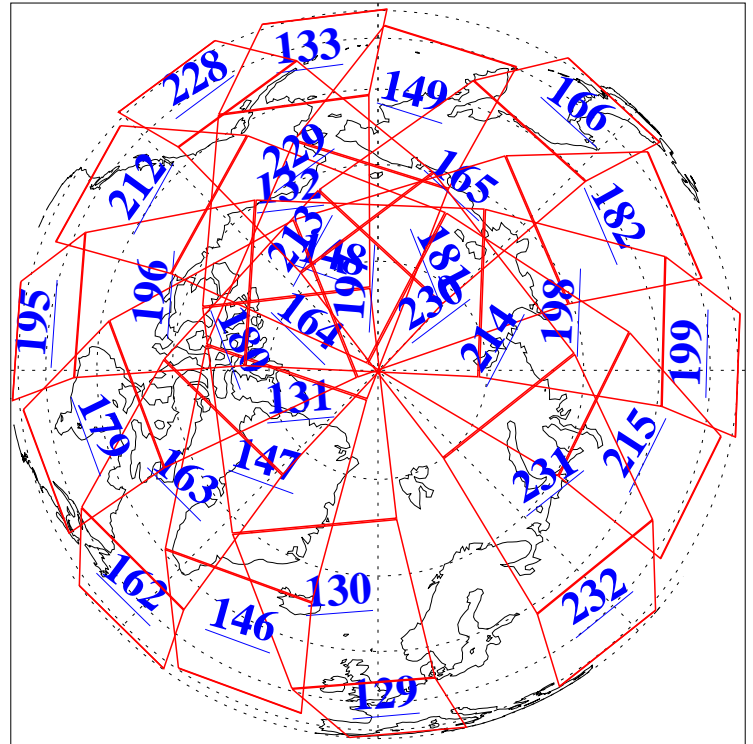

4 Mar 2005
DoY 63
Aqua Day 1035
Ascending Granules

Descending Granules

Legend: AMSU Available, HSB Available, AIRS Available

L1B Availability
 AMSU Granules: 240
 HSB Granules: 0
 AIRS Granules: 240

4 Mar 2005
 DoY 63
 Aqua Day 1035

Northern Hemisphere Granules

Southern Hemisphere Granules

Legend: AMSU Available, ~~HSB Available~~, **AIRS Available**