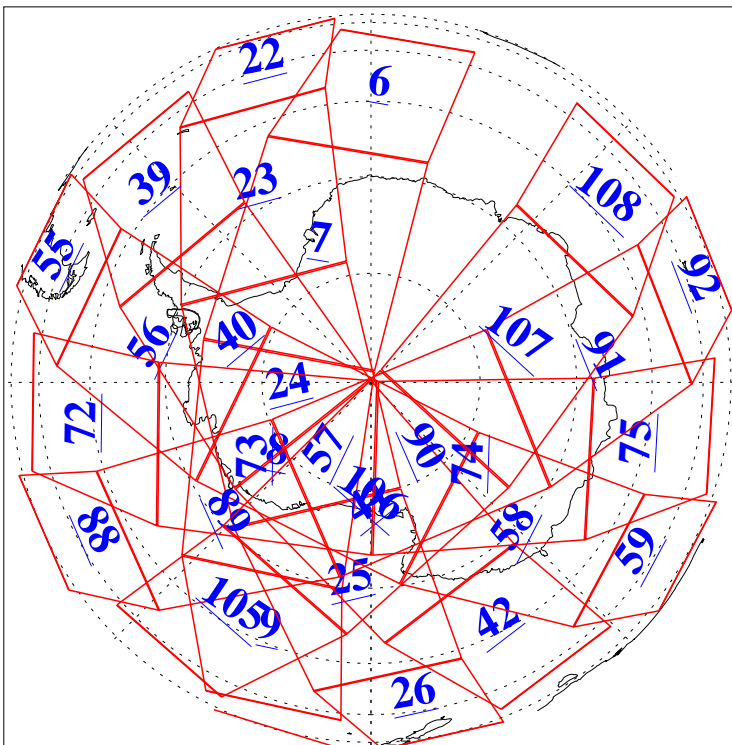

L1B Availability
AMSU Granules: 240
HSB Granules: 0
AIRS Granules: 240

4 Mar 2005
DoY 63
Aqua Day 1035
Granules: 1 to 120

Granules: 121 to 240

Legend: AMSU Available, HSB Available, AIRS Available

L1B Availability
AMSU Granules: 240
HSB Granules: 0
AIRS Granules: 240

4 Mar 2005
DoY 63
Aqua Day 1035
Ascending Granules

Descending Granules

Legend: AMSU Available, HSB Available, AIRS Available

L1B Availability
 AMSU Granules: 240
 HSB Granules: 0
 AIRS Granules: 240

4 Mar 2005
 DoY 63
 Aqua Day 1035

Northern Hemisphere Granules

Southern Hemisphere Granules

Legend: AMSU Available, ~~HSB Available~~, **AIRS Available**