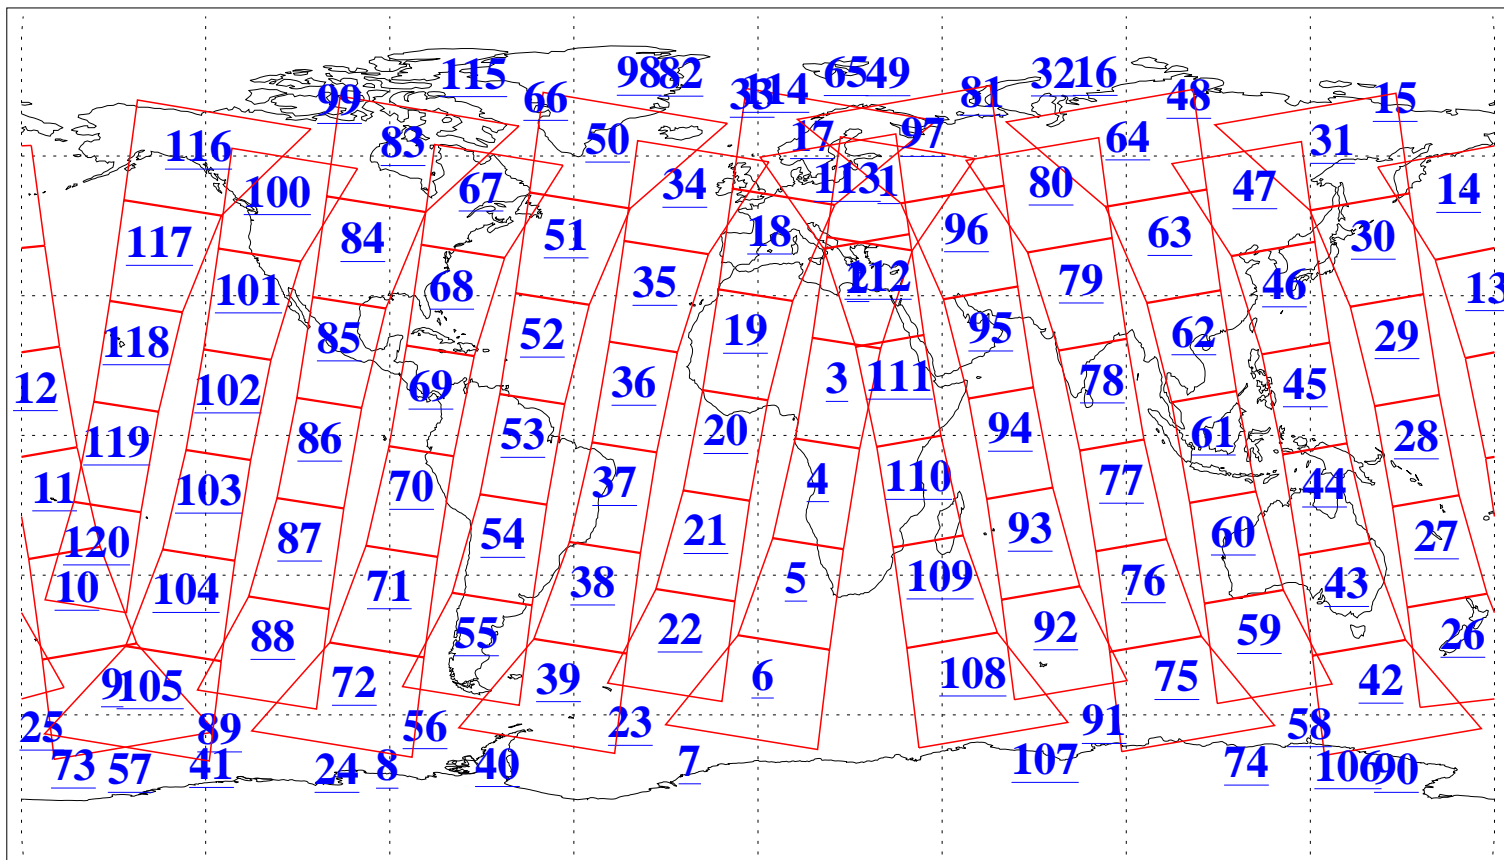

L1B Availability
AMSU Granules: 240
HSB Granules: 0
AIRS Granules: 240

4 Mar 2005
DoY 63
Aqua Day 1035
Granules: 1 to 120

Granules: 121 to 240

Legend: AMSU Available, HSB Available, AIRS Available

L1B Availability
AMSU Granules: 240
HSB Granules: 0
AIRS Granules: 240

4 Mar 2005
DoY 63
Aqua Day 1035
Ascending Granules

Descending Granules

Legend: AMSU Available, HSB Available, AIRS Available

L1B Availability
 AMSU Granules: 240
 HSB Granules: 0
 AIRS Granules: 240

4 Mar 2005
 DoY 63
 Aqua Day 1035

Northern Hemisphere Granules

Southern Hemisphere Granules

Legend: AMSU Available, ~~HSB Available~~, **AIRS Available**