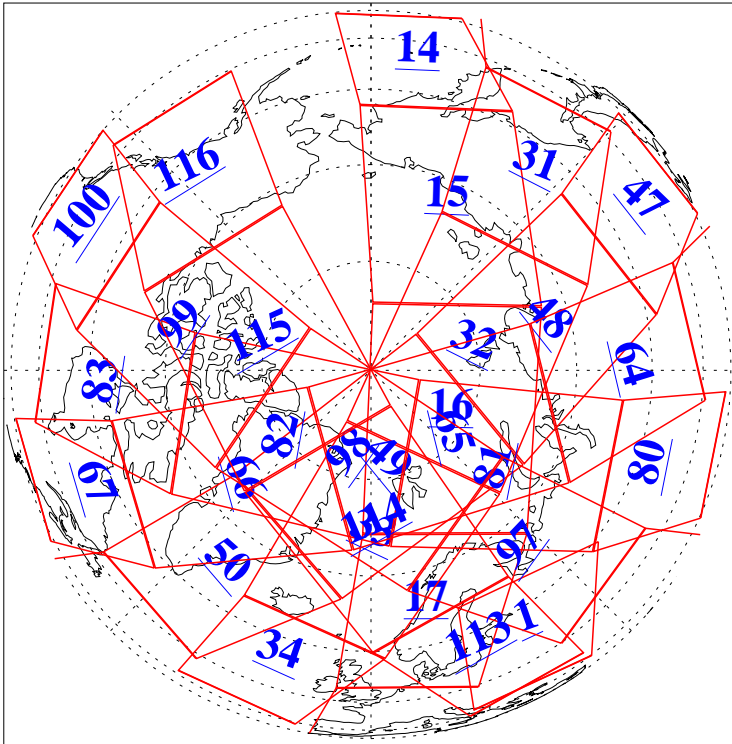

L1B Availability
AMSU Granules: 240
HSB Granules: 0
AIRS Granules: 240

4 Mar 2005
DoY 63
Aqua Day 1035
Granules: 1 to 120

Granules: 121 to 240

Legend: AMSU Available, HSB Available, AIRS Available

L1B Availability
AMSU Granules: 240
HSB Granules: 0
AIRS Granules: 240

4 Mar 2005
DoY 63
Aqua Day 1035
Ascending Granules

Descending Granules

Legend: AMSU Available, HSB Available, AIRS Available

L1B Availability
 AMSU Granules: 240
 HSB Granules: 0
 AIRS Granules: 240

4 Mar 2005
 DoY 63
 Aqua Day 1035

Northern Hemisphere Granules

Southern Hemisphere Granules

Legend: AMSU Available, ~~HSB Available~~, **AIRS Available**