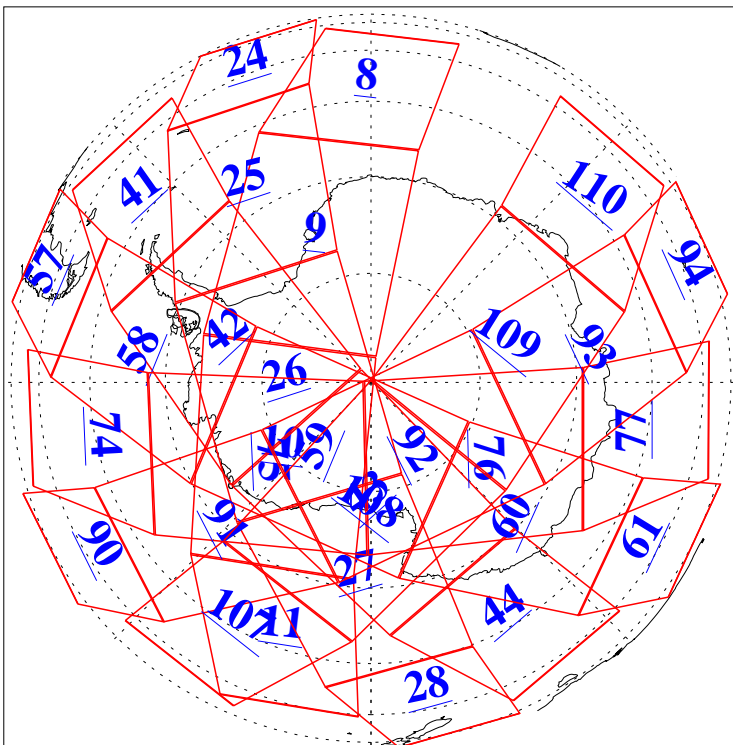

L1B Availability
AMSU Granules: 240
HSB Granules: 0
AIRS Granules: 208

2 Mar 2005
DoY 61
Aqua Day 1033
Granules: 1 to 120

Granules: 121 to 240

Legend: AMSU Available, HSB Available, AIRS Available

L1B Availability
AMSU Granules: 240
HSB Granules: 0
AIRS Granules: 208

2 Mar 2005
DoY 61
Aqua Day 1033
Ascending Granules

Descending Granules

Legend: AMSU Available, HSB Available, AIRS Available

L1B Availability
 AMSU Granules: 240
 HSB Granules: 0
 AIRS Granules: 208

2 Mar 2005
 DoY 61
 Aqua Day 1033

Northern Hemisphere Granules

Southern Hemisphere Granules

Legend: AMSU Available, *HSB Available*, **AIRS Available**