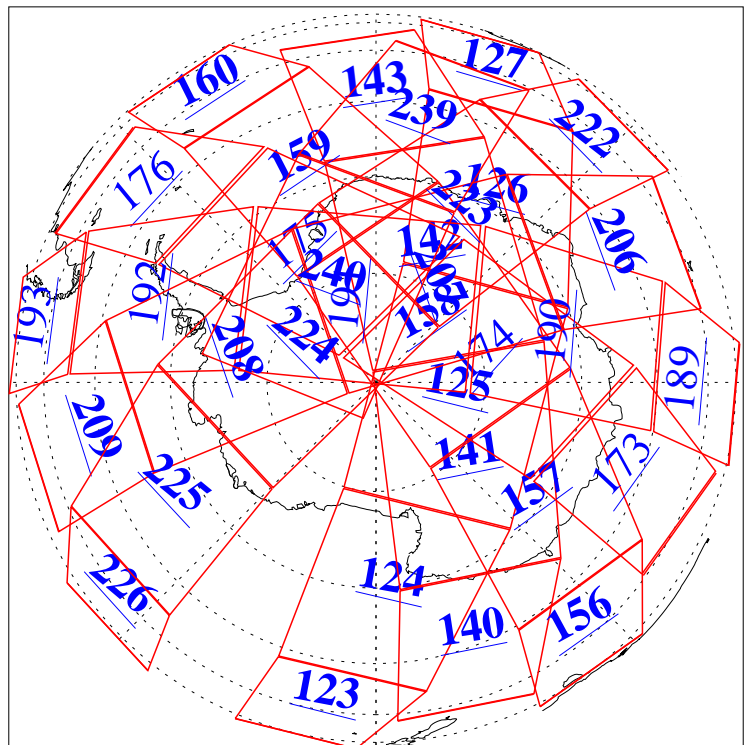

L1B Availability
AMSU Granules: 240
HSB Granules: 0
AIRS Granules: 208

2 Mar 2005
DoY 61
Aqua Day 1033
Granules: 1 to 120

Granules: 121 to 240

Legend: AMSU Available, HSB Available, AIRS Available

L1B Availability
AMSU Granules: 240
HSB Granules: 0
AIRS Granules: 208

2 Mar 2005
DoY 61
Aqua Day 1033
Ascending Granules

Descending Granules

Legend: AMSU Available, HSB Available, AIRS Available

L1B Availability
 AMSU Granules: 240
 HSB Granules: 0
 AIRS Granules: 208

2 Mar 2005
 DoY 61
 Aqua Day 1033

Northern Hemisphere Granules

Southern Hemisphere Granules

Legend: AMSU Available, *HSB Available*, **AIRS Available**