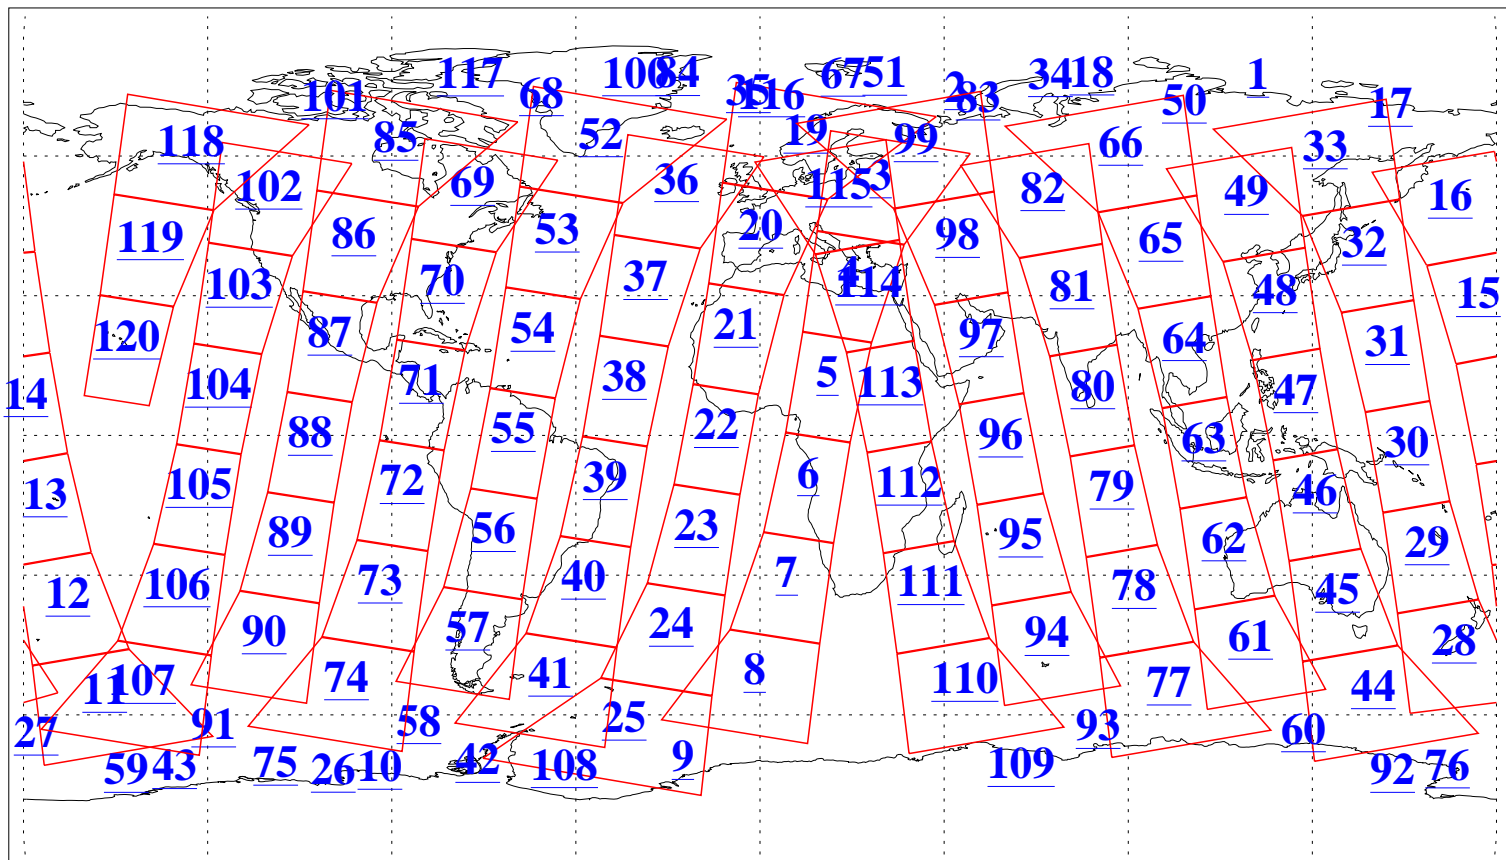

L1B Availability
AMSU Granules: 240
HSB Granules: 0
AIRS Granules: 208

2 Mar 2005
DoY 61
Aqua Day 1033
Granules: 1 to 120

Granules: 121 to 240

Legend: AMSU Available, HSB Available, AIRS Available

L1B Availability
AMSU Granules: 240
HSB Granules: 0
AIRS Granules: 208

2 Mar 2005
DoY 61
Aqua Day 1033
Ascending Granules

Descending Granules

Legend: AMSU Available, HSB Available, AIRS Available

L1B Availability
 AMSU Granules: 240
 HSB Granules: 0
 AIRS Granules: 208

2 Mar 2005
 DoY 61
 Aqua Day 1033

Northern Hemisphere Granules

Southern Hemisphere Granules

Legend: AMSU Available, *HSB Available*, **AIRS Available**