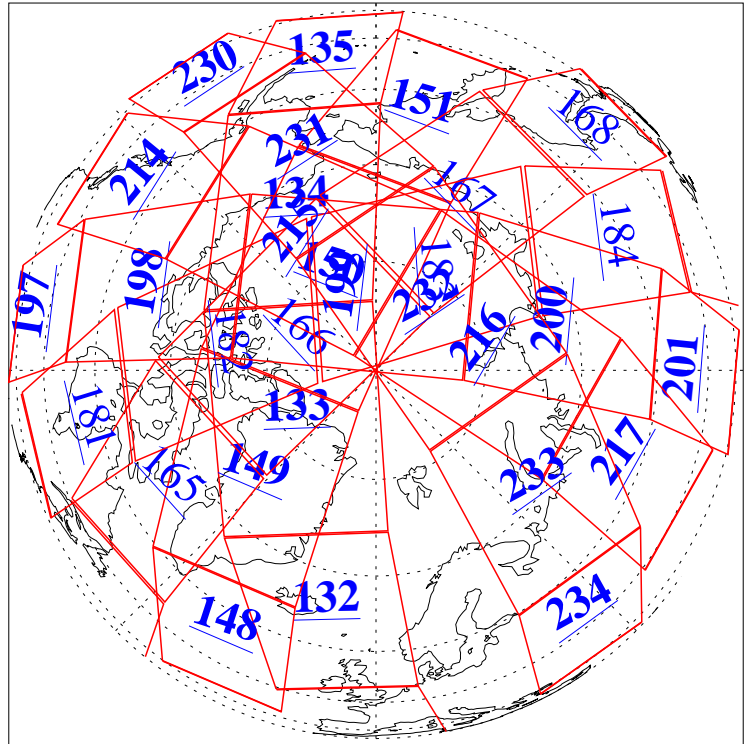

L1B Availability
AMSU Granules: 240
HSB Granules: 0
AIRS Granules: 208

2 Mar 2005
DoY 61
Aqua Day 1033
Granules: 1 to 120

Granules: 121 to 240

Legend: AMSU Available, HSB Available, AIRS Available

L1B Availability
AMSU Granules: 240
HSB Granules: 0
AIRS Granules: 208

2 Mar 2005
DoY 61
Aqua Day 1033
Ascending Granules

Descending Granules

Legend: AMSU Available, HSB Available, AIRS Available

L1B Availability
 AMSU Granules: 240
 HSB Granules: 0
 AIRS Granules: 208

2 Mar 2005
 DoY 61
 Aqua Day 1033

Northern Hemisphere Granules

Southern Hemisphere Granules

Legend: AMSU Available, *HSB Available*, **AIRS Available**