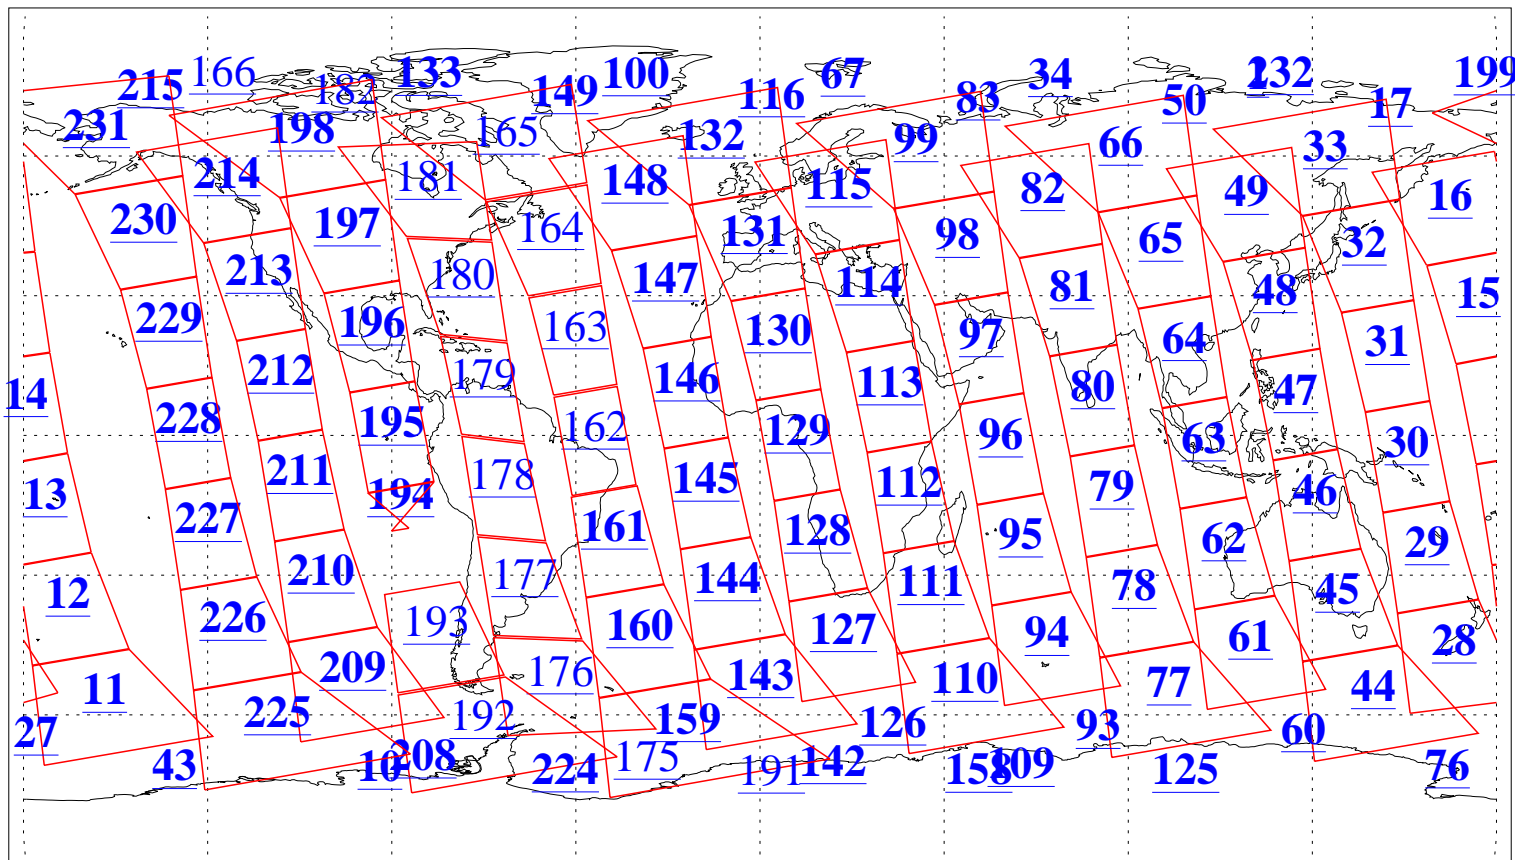

L1B Availability
AMSU Granules: 240
HSB Granules: 0
AIRS Granules: 208

2 Mar 2005
DoY 61
Aqua Day 1033
Granules: 1 to 120

Granules: 121 to 240

Legend: AMSU Available, HSB Available, AIRS Available

L1B Availability
AMSU Granules: 240
HSB Granules: 0
AIRS Granules: 208

2 Mar 2005
DoY 61
Aqua Day 1033
Ascending Granules

Descending Granules

Legend: AMSU Available, HSB Available, AIRS Available

L1B Availability
 AMSU Granules: 240
 HSB Granules: 0
 AIRS Granules: 208

2 Mar 2005
 DoY 61
 Aqua Day 1033

Northern Hemisphere Granules

Southern Hemisphere Granules

Legend: AMSU Available, *HSB Available*, **AIRS Available**