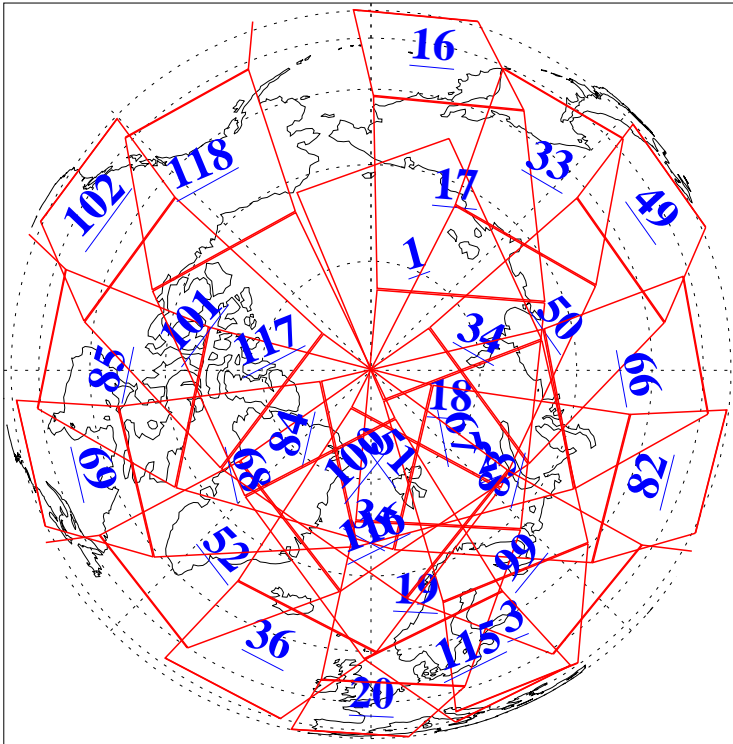

L1B Availability
AMSU Granules: 240
HSB Granules: 0
AIRS Granules: 208

2 Mar 2005
DoY 61
Aqua Day 1033
Granules: 1 to 120

Granules: 121 to 240

Legend: AMSU Available, HSB Available, AIRS Available

L1B Availability
AMSU Granules: 240
HSB Granules: 0
AIRS Granules: 208

2 Mar 2005
DoY 61
Aqua Day 1033
Ascending Granules

Descending Granules

Legend: AMSU Available, HSB Available, AIRS Available

L1B Availability
 AMSU Granules: 240
 HSB Granules: 0
 AIRS Granules: 208

2 Mar 2005
 DoY 61
 Aqua Day 1033

Northern Hemisphere Granules

Southern Hemisphere Granules

Legend: AMSU Available, *HSB Available*, **AIRS Available**