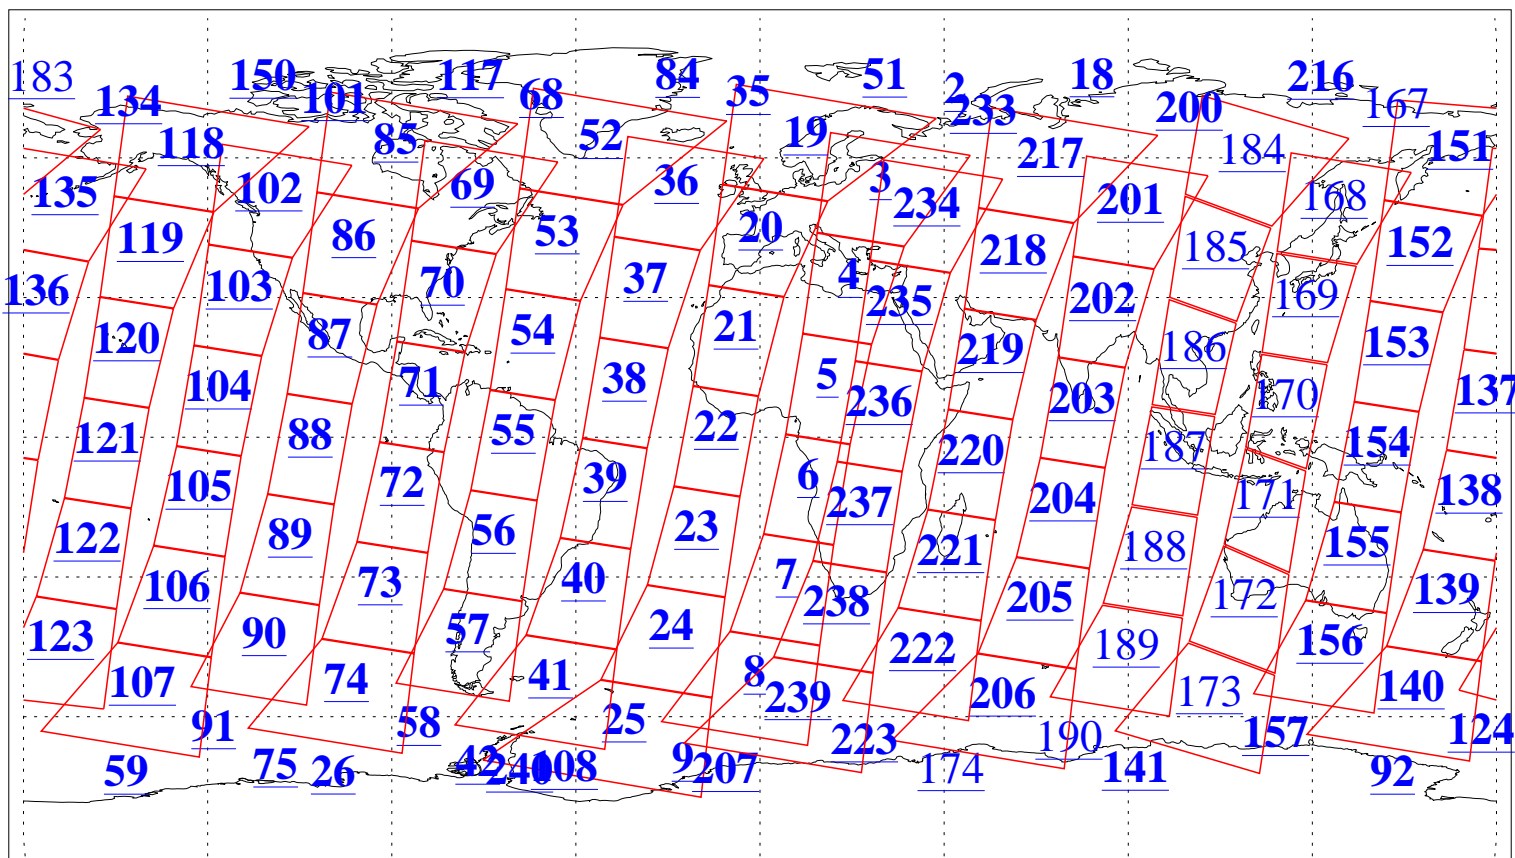

L1B Availability
AMSU Granules: 240
HSB Granules: 0
AIRS Granules: 208

2 Mar 2005
DoY 61
Aqua Day 1033
Granules: 1 to 120

Granules: 121 to 240

Legend: AMSU Available, HSB Available, AIRS Available

L1B Availability
AMSU Granules: 240
HSB Granules: 0
AIRS Granules: 208

2 Mar 2005
DoY 61
Aqua Day 1033
Ascending Granules

Descending Granules

Legend: AMSU Available, HSB Available, AIRS Available

L1B Availability
 AMSU Granules: 240
 HSB Granules: 0
 AIRS Granules: 208

2 Mar 2005
 DoY 61
 Aqua Day 1033

Northern Hemisphere Granules

Southern Hemisphere Granules

Legend: AMSU Available, *HSB Available*, **AIRS Available**