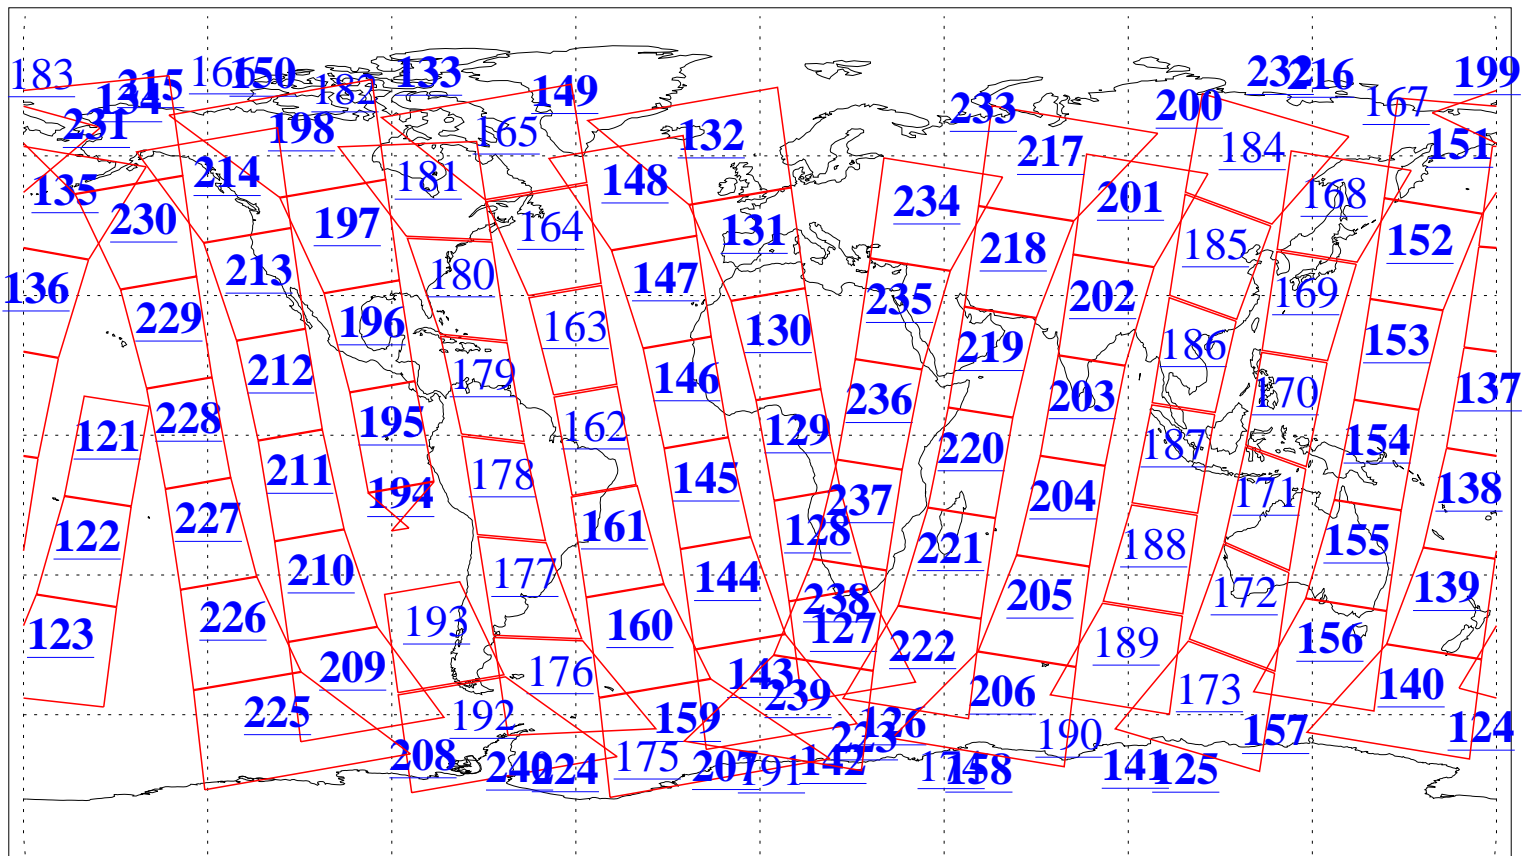

L1B Availability
AMSU Granules: 240
HSB Granules: 0
AIRS Granules: 208

2 Mar 2005
DoY 61
Aqua Day 1033
Granules: 1 to 120

Granules: 121 to 240

Legend: AMSU Available, HSB Available, AIRS Available

L1B Availability
AMSU Granules: 240
HSB Granules: 0
AIRS Granules: 208

2 Mar 2005
DoY 61
Aqua Day 1033
Ascending Granules

Descending Granules

Legend: AMSU Available, HSB Available, AIRS Available

L1B Availability
 AMSU Granules: 240
 HSB Granules: 0
 AIRS Granules: 208

2 Mar 2005
 DoY 61
 Aqua Day 1033

Northern Hemisphere Granules

Southern Hemisphere Granules

Legend: AMSU Available, *HSB Available*, **AIRS Available**