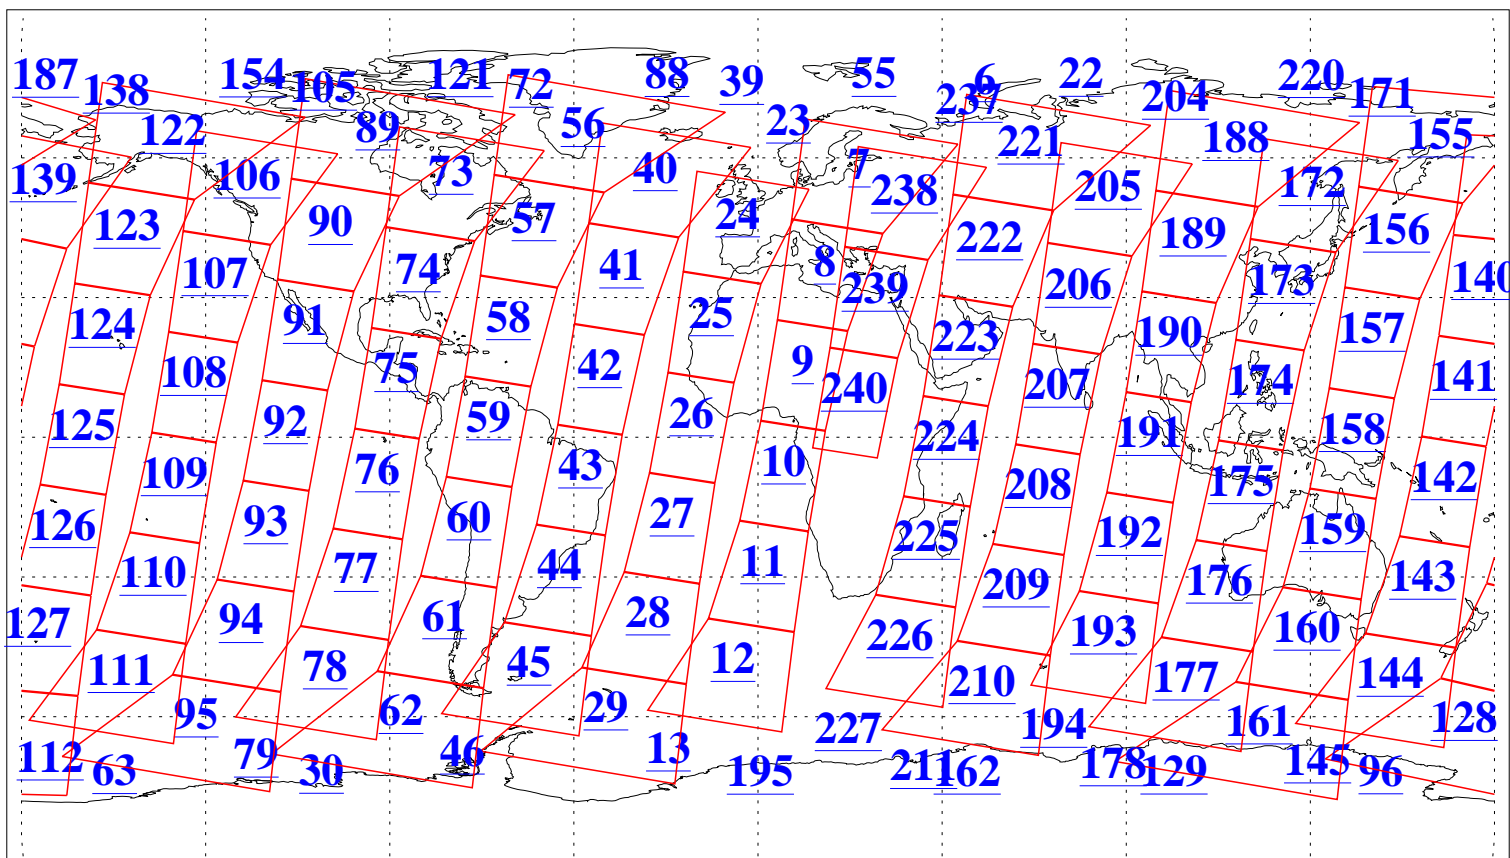

L1B Availability  
AMSU Granules: 240  
HSB Granules: 0  
AIRS Granules: 240

26 Feb 2005  
DoY 57  
Aqua Day 1029  
Granules: 1 to 120

Granules: 121 to 240

Legend: AMSU Available, HSB Available, AIRS Available

L1B Availability  
AMSU Granules: 240  
HSB Granules: 0  
AIRS Granules: 240

26 Feb 2005  
DoY 57  
Aqua Day 1029

Ascending Granules

Descending Granules

Legend: AMSU Available, HSB Available, AIRS Available