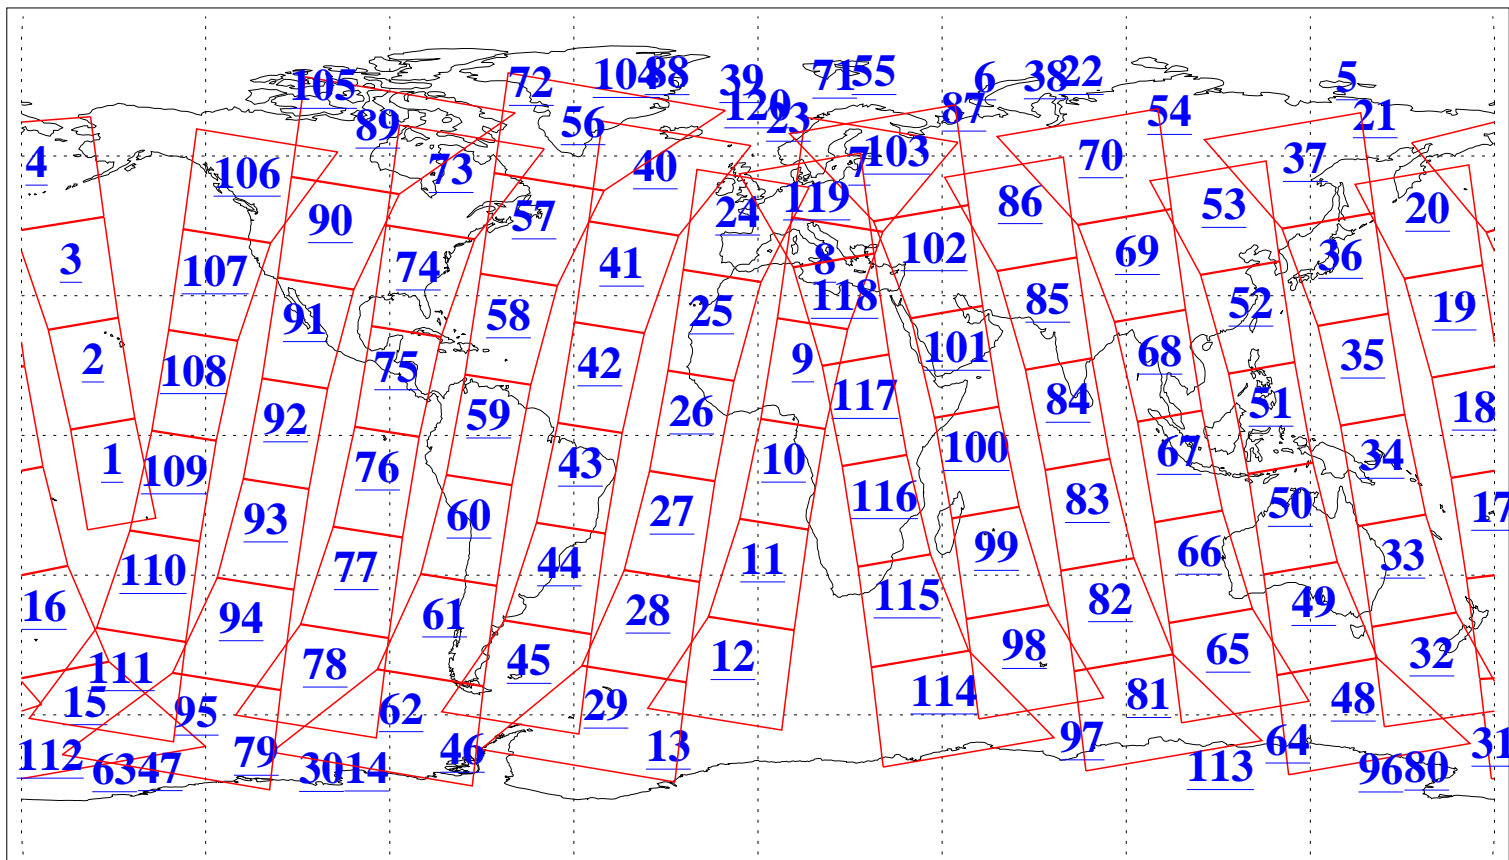

L1B Availability  
AMSU Granules: 240  
HSB Granules: 0  
AIRS Granules: 240

26 Feb 2005  
DoY 57  
Aqua Day 1029  
Granules: 1 to 120

Granules: 121 to 240

Legend: AMSU Available, HSB Available, AIRS Available

L1B Availability  
AMSU Granules: 240  
HSB Granules: 0  
AIRS Granules: 240

26 Feb 2005  
DoY 57  
Aqua Day 1029

Ascending Granules

Descending Granules

Legend: AMSU Available, HSB Available, AIRS Available

L1B Availability  
AMSU Granules: 240  
HSB Granules: 0  
AIRS Granules: 240

26 Feb 2005  
DoY 57  
Aqua Day 1029

### Northern Hemisphere Granules