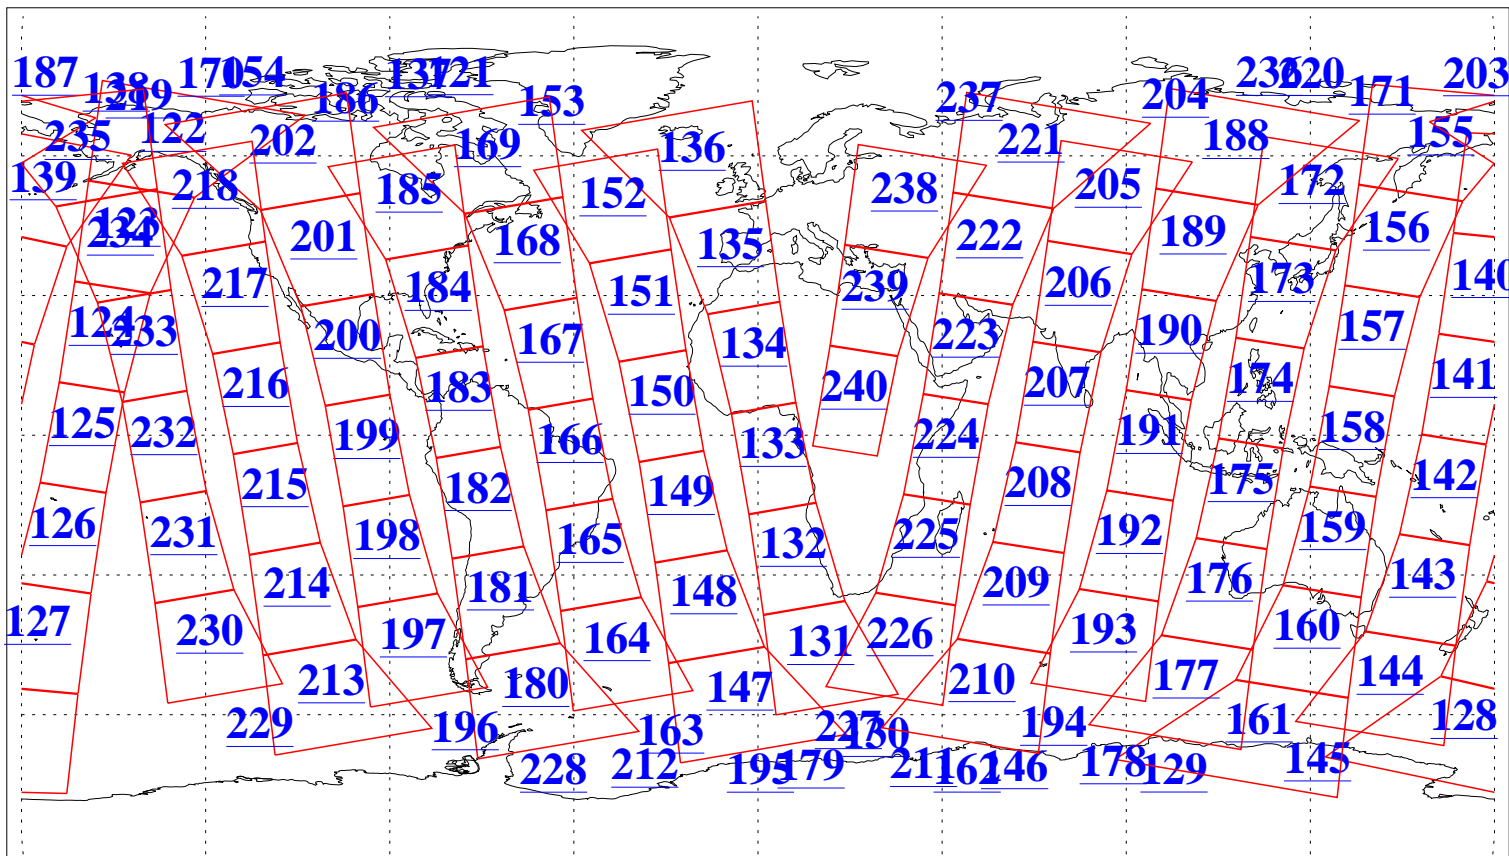

L1B Availability  
AMSU Granules: 240  
HSB Granules: 0  
AIRS Granules: 240

26 Feb 2005  
DoY 57  
Aqua Day 1029  
Granules: 1 to 120

Granules: 121 to 240

Legend: AMSU Available, HSB Available, AIRS Available

L1B Availability  
AMSU Granules: 240  
HSB Granules: 0  
AIRS Granules: 240

26 Feb 2005  
DoY 57  
Aqua Day 1029

Ascending Granules

Descending Granules

Legend: AMSU Available, HSB Available, AIRS Available