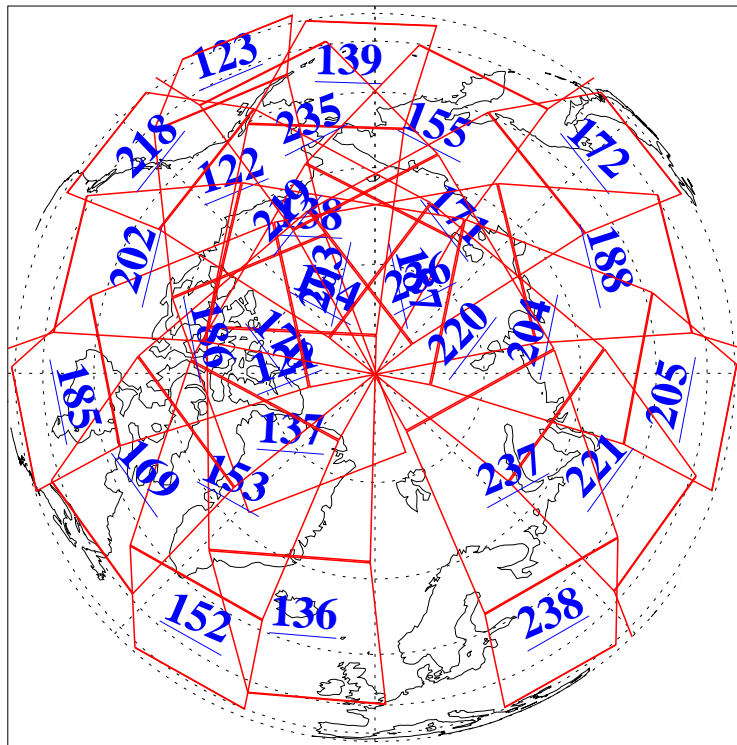

L1B Availability  
AMSU Granules: 240  
HSB Granules: 0  
AIRS Granules: 240

26 Feb 2005  
DoY 57  
Aqua Day 1029  
Granules: 1 to 120

Granules: 121 to 240

Legend: AMSU Available, HSB Available, AIRS Available

L1B Availability  
AMSU Granules: 240  
HSB Granules: 0  
AIRS Granules: 240

26 Feb 2005  
DoY 57  
Aqua Day 1029

Ascending Granules

Descending Granules

Legend: AMSU Available, HSB Available, AIRS Available

### Northern Hemisphere Granules