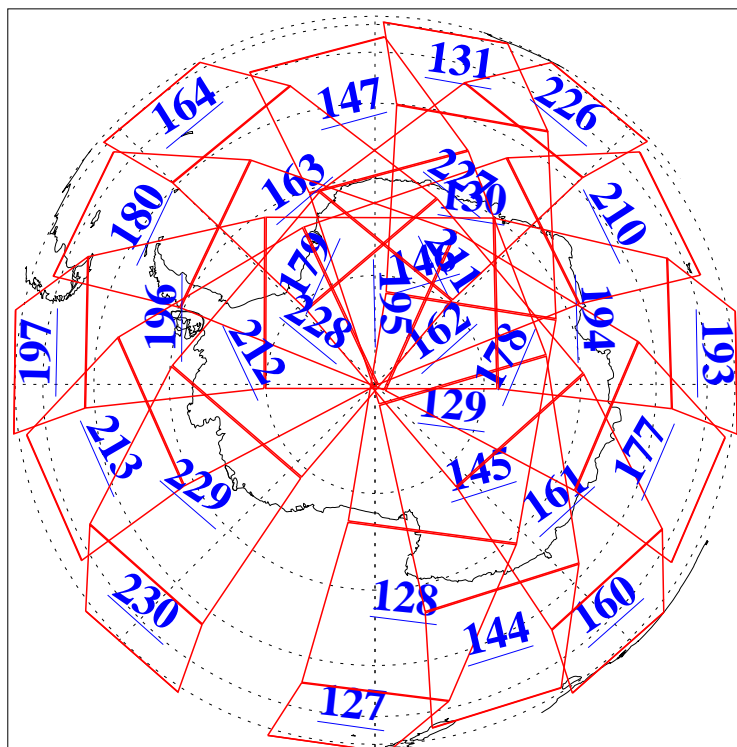

Legend: AMSU Available, HSB Available, AIRS Available