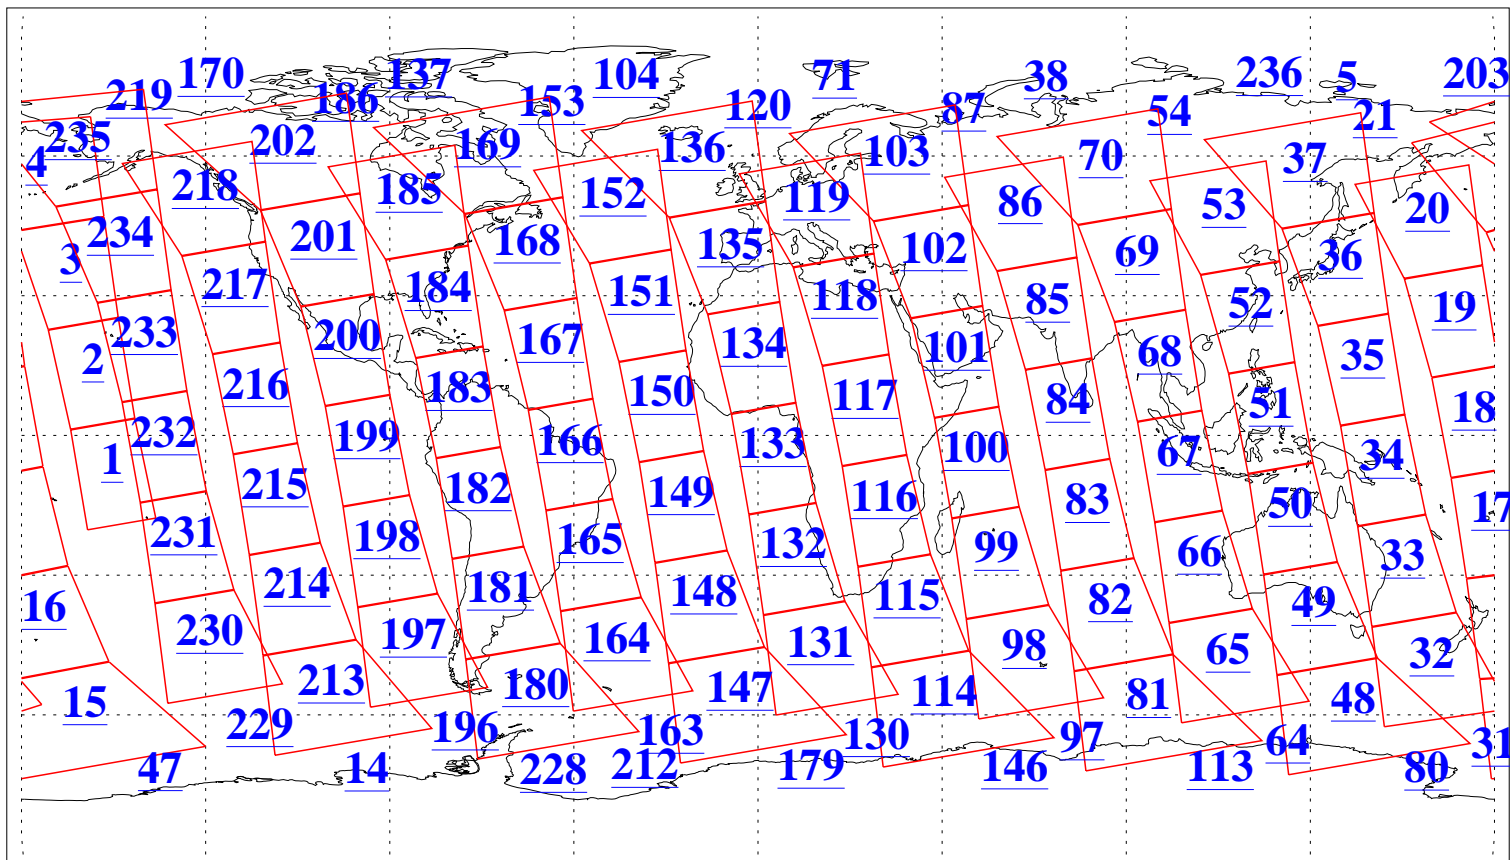

L1B Availability  
AMSU Granules: 240  
HSB Granules: 0  
AIRS Granules: 240

26 Feb 2005  
DoY 57  
Aqua Day 1029  
Granules: 1 to 120

Granules: 121 to 240

Legend: AMSU Available, HSB Available, AIRS Available

L1B Availability  
AMSU Granules: 240  
HSB Granules: 0  
AIRS Granules: 240

26 Feb 2005  
DoY 57  
Aqua Day 1029

Ascending Granules

Descending Granules

Legend: AMSU Available, HSB Available, AIRS Available

### Northern Hemisphere Granules