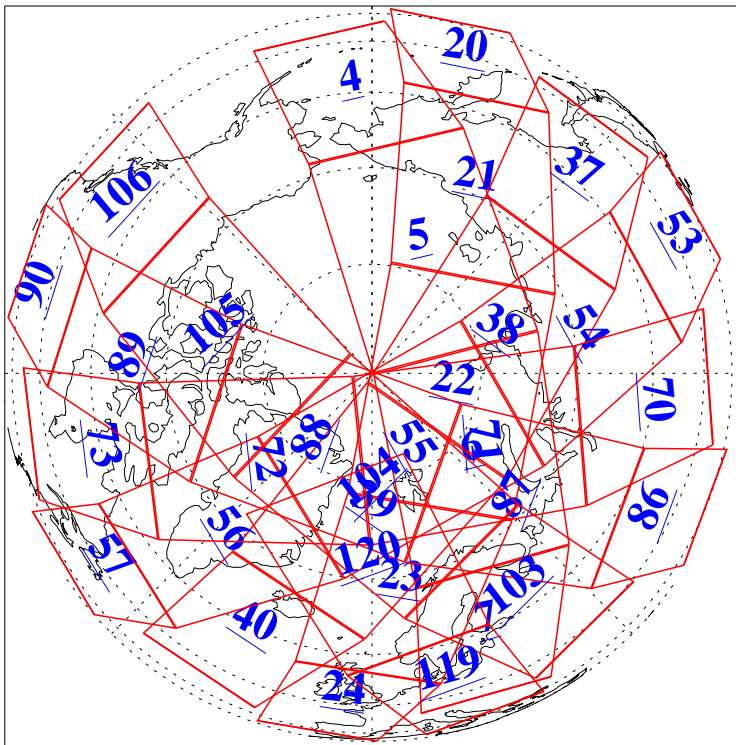

L1B Availability  
AMSU Granules: 240  
HSB Granules: 0  
AIRS Granules: 240

26 Feb 2005  
DoY 57  
Aqua Day 1029  
Granules: 1 to 120

Granules: 121 to 240

Legend: AMSU Available, HSB Available, AIRS Available

L1B Availability  
AMSU Granules: 240  
HSB Granules: 0  
AIRS Granules: 240

26 Feb 2005  
DoY 57  
Aqua Day 1029

Ascending Granules

Descending Granules

Legend: AMSU Available, HSB Available, AIRS Available

### Northern Hemisphere Granules