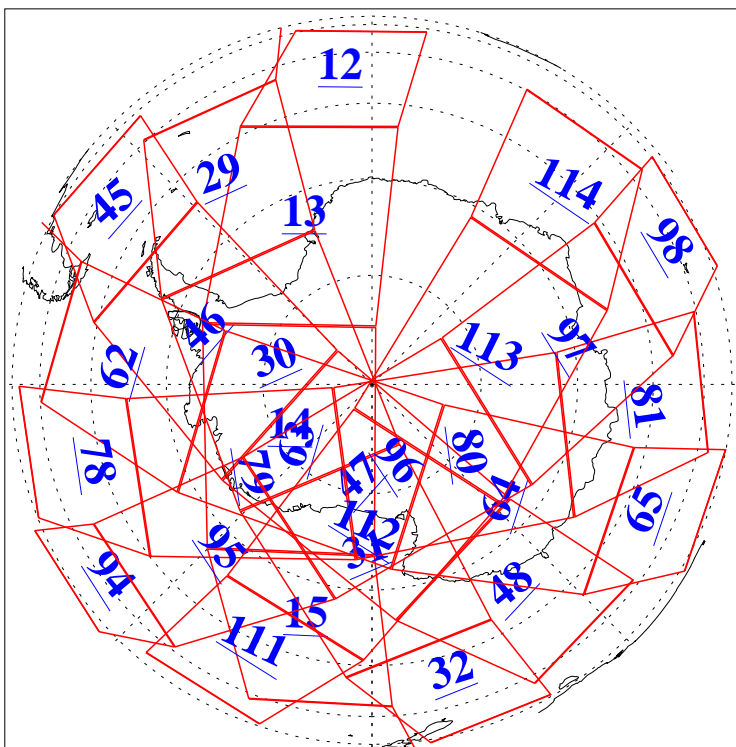

Legend: AMSU Available, HSB Available, AIRS Available