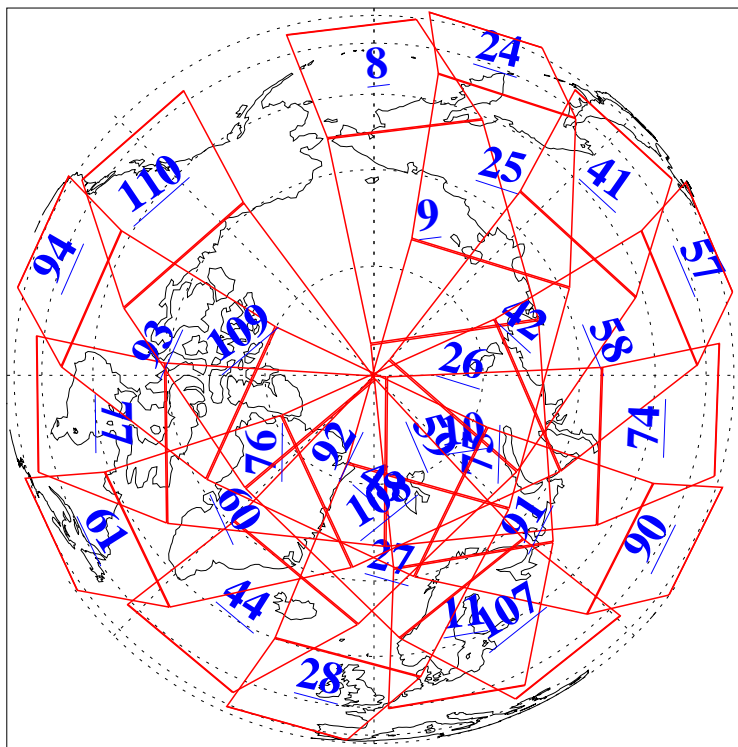

L1B Availability
AMSU Granules: 240
HSB Granules: 0
AIRS Granules: 240

22 Feb 2005
DoY 53
Aqua Day 1025
Granules: 1 to 120

Granules: 121 to 240

Legend: AMSU Available, HSB Available, AIRS Available

L1B Availability
AMSU Granules: 240
HSB Granules: 0
AIRS Granules: 240

22 Feb 2005
DoY 53
Aqua Day 1025

Ascending Granules

Descending Granules

Legend: AMSU Available, HSB Available, AIRS Available

L1B Availability
AMSU Granules: 240
HSB Granules: 0
AIRS Granules: 240

22 Feb 2005
DoY 53
Aqua Day 1025

Northern Hemisphere Granules

Southern Hemisphere Granules

Legend: AMSU Available, HSB Available, AIRS Available