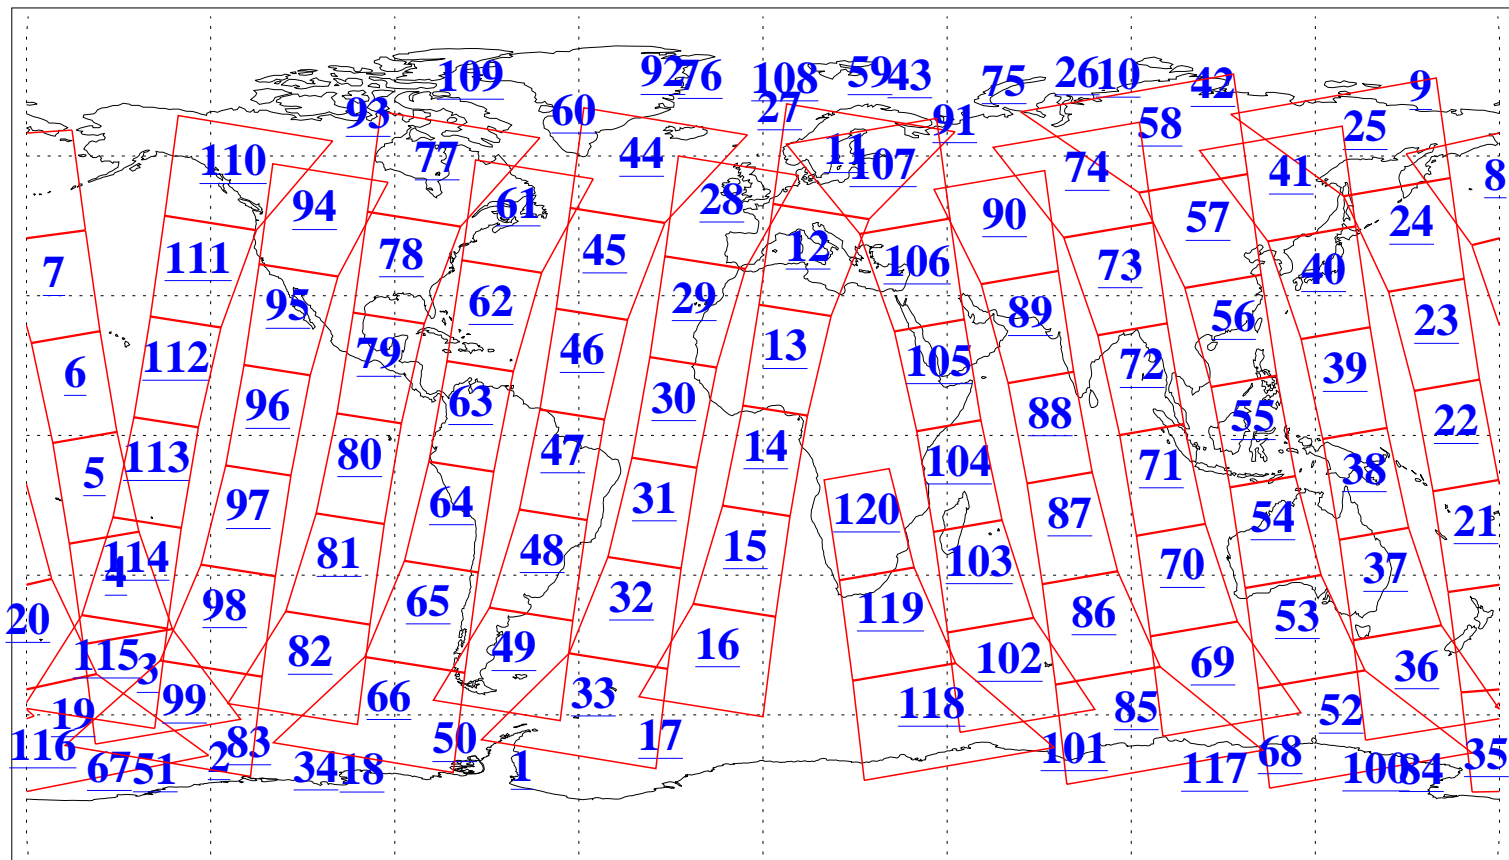

L1B Availability
AMSU Granules: 240
HSB Granules: 0
AIRS Granules: 240

22 Feb 2005
DoY 53
Aqua Day 1025
Granules: 1 to 120

Granules: 121 to 240

Legend: AMSU Available, HSB Available, AIRS Available

L1B Availability
AMSU Granules: 240
HSB Granules: 0
AIRS Granules: 240

22 Feb 2005
DoY 53
Aqua Day 1025

Ascending Granules

Descending Granules

Legend: AMSU Available, HSB Available, AIRS Available

L1B Availability
AMSU Granules: 240
HSB Granules: 0
AIRS Granules: 240

22 Feb 2005
DoY 53
Aqua Day 1025

Northern Hemisphere Granules

Southern Hemisphere Granules

Legend: AMSU Available, HSB Available, AIRS Available