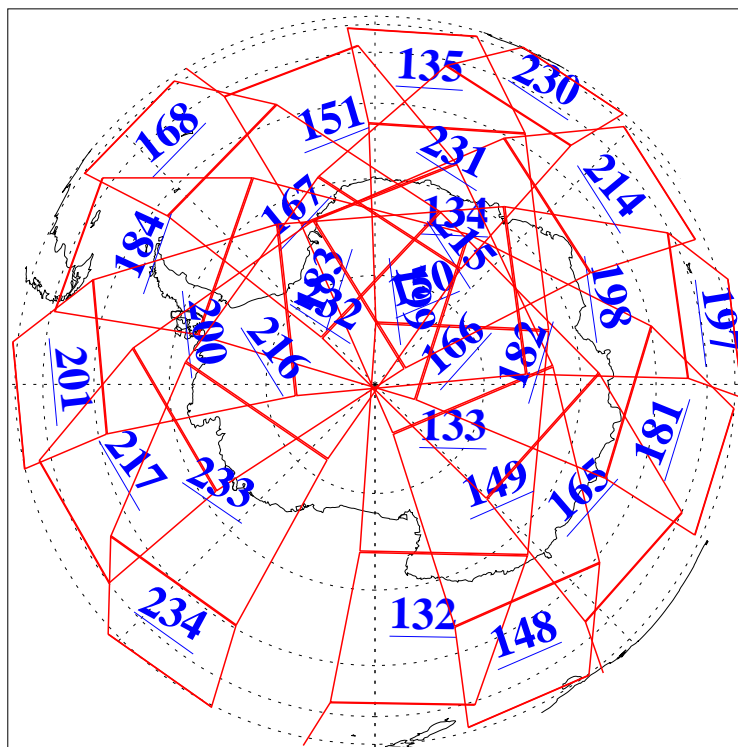

L1B Availability
AMSU Granules: 240
HSB Granules: 0
AIRS Granules: 240

22 Feb 2005
DoY 53
Aqua Day 1025
Granules: 1 to 120

Granules: 121 to 240

Legend: AMSU Available, HSB Available, AIRS Available

L1B Availability
AMSU Granules: 240
HSB Granules: 0
AIRS Granules: 240

22 Feb 2005
DoY 53
Aqua Day 1025

Ascending Granules

Descending Granules

Legend: AMSU Available, HSB Available, AIRS Available

L1B Availability
AMSU Granules: 240
HSB Granules: 0
AIRS Granules: 240

22 Feb 2005
DoY 53
Aqua Day 1025

Northern Hemisphere Granules

Southern Hemisphere Granules

Legend: AMSU Available, HSB Available, AIRS Available