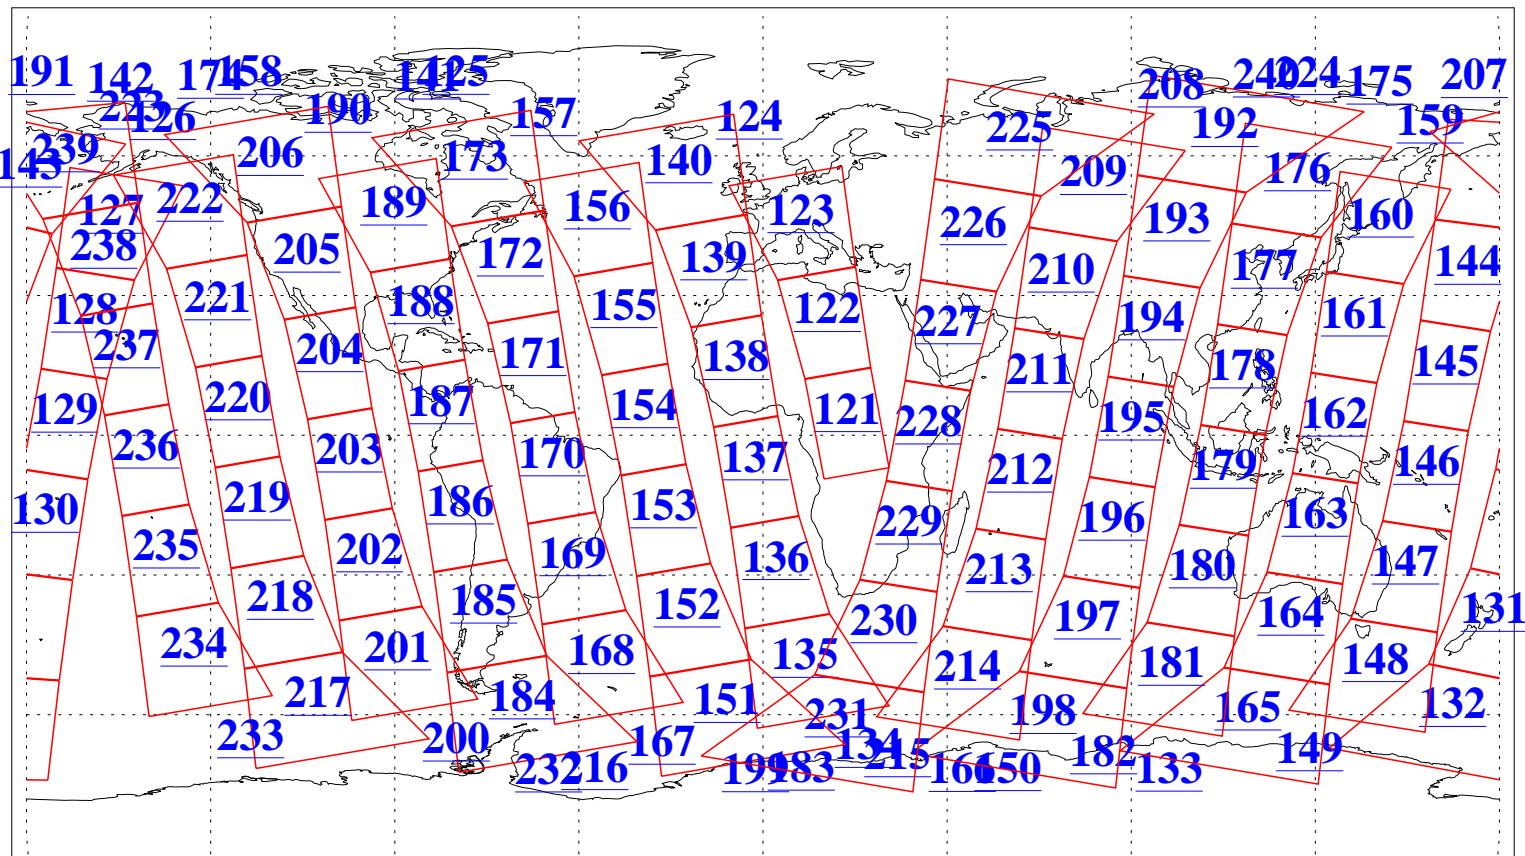

L1B Availability
AMSU Granules: 240
HSB Granules: 0
AIRS Granules: 240

22 Feb 2005
DoY 53
Aqua Day 1025
Granules: 1 to 120

Granules: 121 to 240

Legend: AMSU Available, HSB Available, AIRS Available

L1B Availability
AMSU Granules: 240
HSB Granules: 0
AIRS Granules: 240

22 Feb 2005
DoY 53
Aqua Day 1025

Ascending Granules

Descending Granules

Legend: AMSU Available, HSB Available, AIRS Available

L1B Availability
AMSU Granules: 240
HSB Granules: 0
AIRS Granules: 240

22 Feb 2005
DoY 53
Aqua Day 1025

Northern Hemisphere Granules

Southern Hemisphere Granules

Legend: AMSU Available, HSB Available, AIRS Available