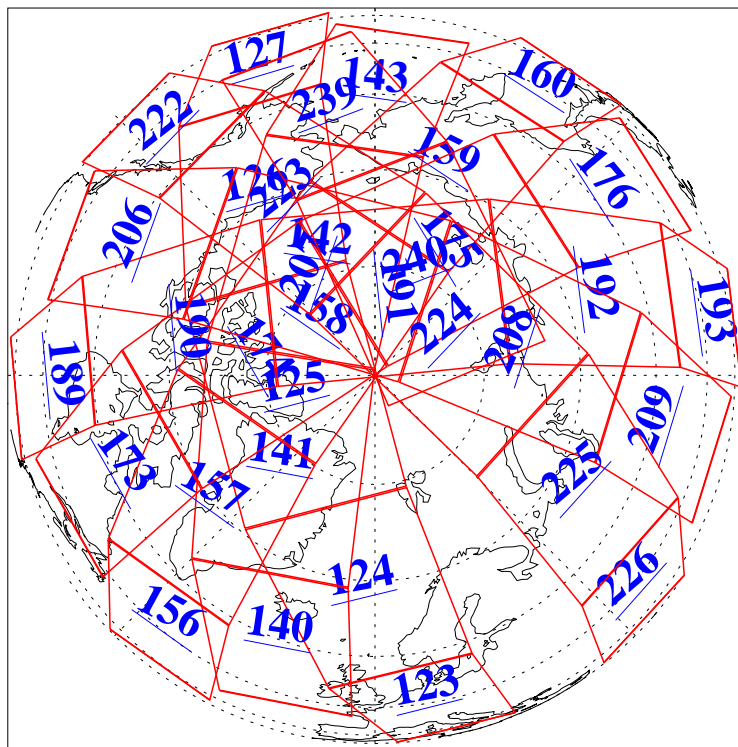

L1B Availability
AMSU Granules: 240
HSB Granules: 0
AIRS Granules: 240

22 Feb 2005
DoY 53
Aqua Day 1025
Granules: 1 to 120

Granules: 121 to 240

Legend: AMSU Available, HSB Available, AIRS Available

L1B Availability
AMSU Granules: 240
HSB Granules: 0
AIRS Granules: 240

22 Feb 2005
DoY 53
Aqua Day 1025

Ascending Granules

Descending Granules

Legend: AMSU Available, HSB Available, AIRS Available

L1B Availability
AMSU Granules: 240
HSB Granules: 0
AIRS Granules: 240

22 Feb 2005
DoY 53
Aqua Day 1025

Northern Hemisphere Granules

Southern Hemisphere Granules

Legend: AMSU Available, HSB Available, AIRS Available