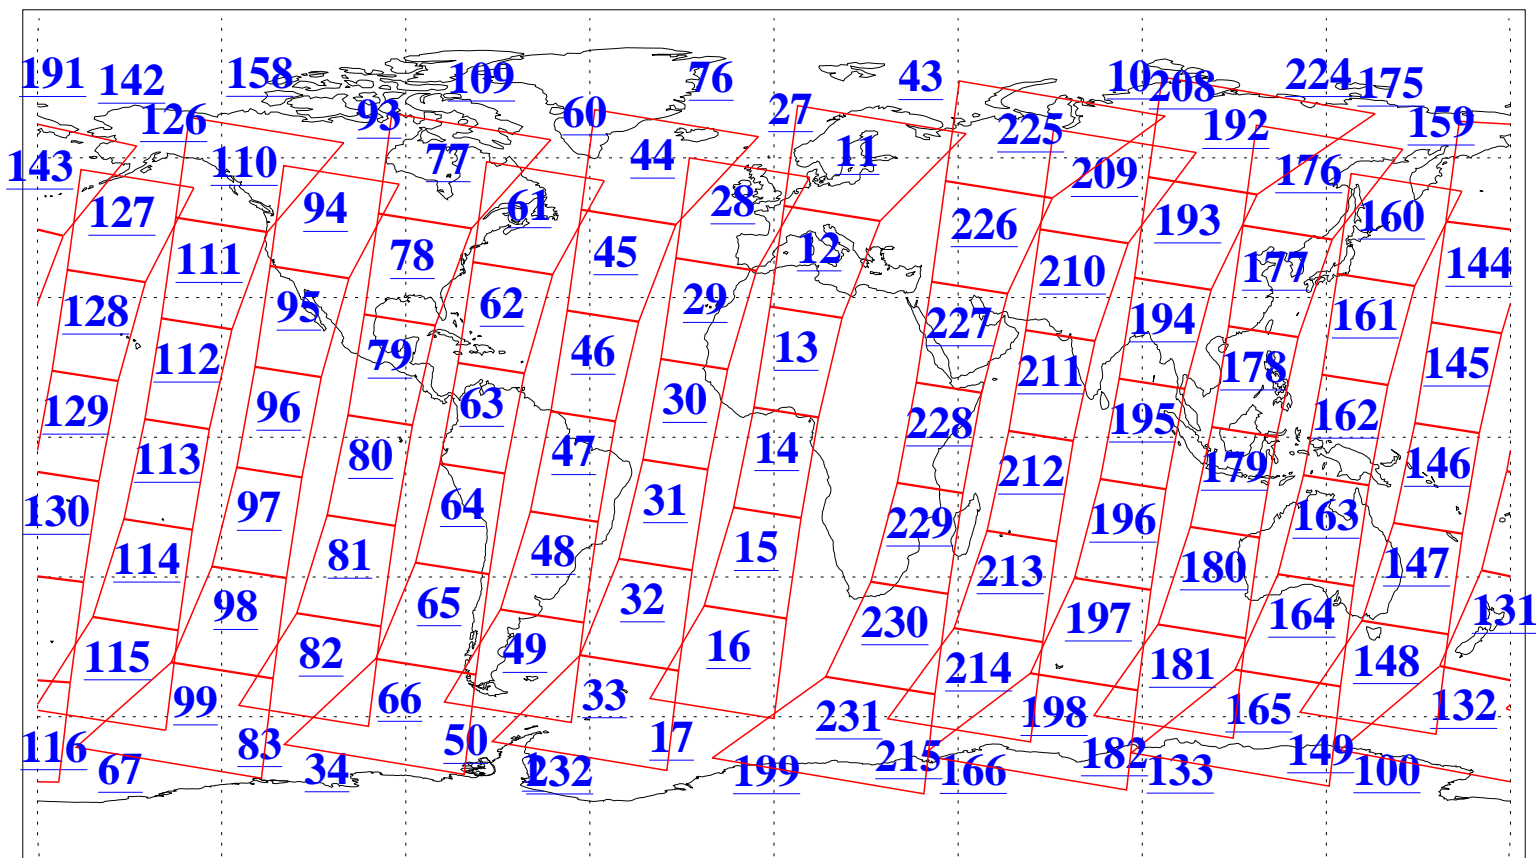

L1B Availability
AMSU Granules: 240
HSB Granules: 0
AIRS Granules: 240

22 Feb 2005
DoY 53
Aqua Day 1025
Granules: 1 to 120

Granules: 121 to 240

Legend: AMSU Available, HSB Available, AIRS Available

L1B Availability
AMSU Granules: 240
HSB Granules: 0
AIRS Granules: 240

22 Feb 2005
DoY 53
Aqua Day 1025

Ascending Granules

Descending Granules

Legend: AMSU Available, HSB Available, AIRS Available

L1B Availability
AMSU Granules: 240
HSB Granules: 0
AIRS Granules: 240

22 Feb 2005
DoY 53
Aqua Day 1025

Northern Hemisphere Granules

Southern Hemisphere Granules

Legend: AMSU Available, HSB Available, AIRS Available