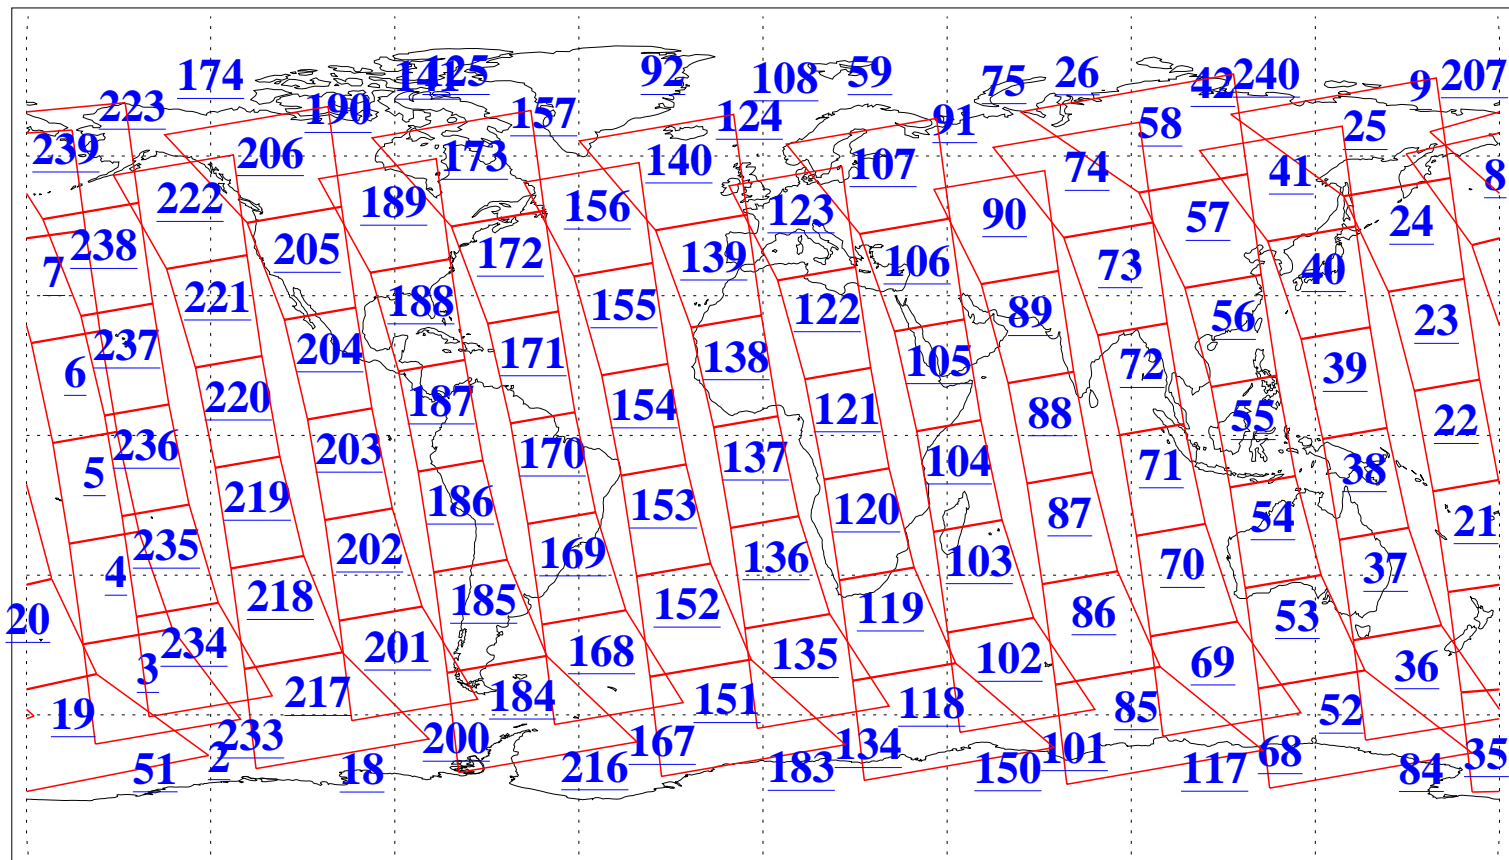

L1B Availability
AMSU Granules: 240
HSB Granules: 0
AIRS Granules: 240

22 Feb 2005
DoY 53
Aqua Day 1025
Granules: 1 to 120

Granules: 121 to 240

Legend: AMSU Available, HSB Available, AIRS Available

L1B Availability
AMSU Granules: 240
HSB Granules: 0
AIRS Granules: 240

22 Feb 2005
DoY 53
Aqua Day 1025

Ascending Granules

Descending Granules

Legend: AMSU Available, HSB Available, AIRS Available

L1B Availability
AMSU Granules: 240
HSB Granules: 0
AIRS Granules: 240

22 Feb 2005
DoY 53
Aqua Day 1025

Northern Hemisphere Granules

Southern Hemisphere Granules

Legend: AMSU Available, HSB Available, AIRS Available