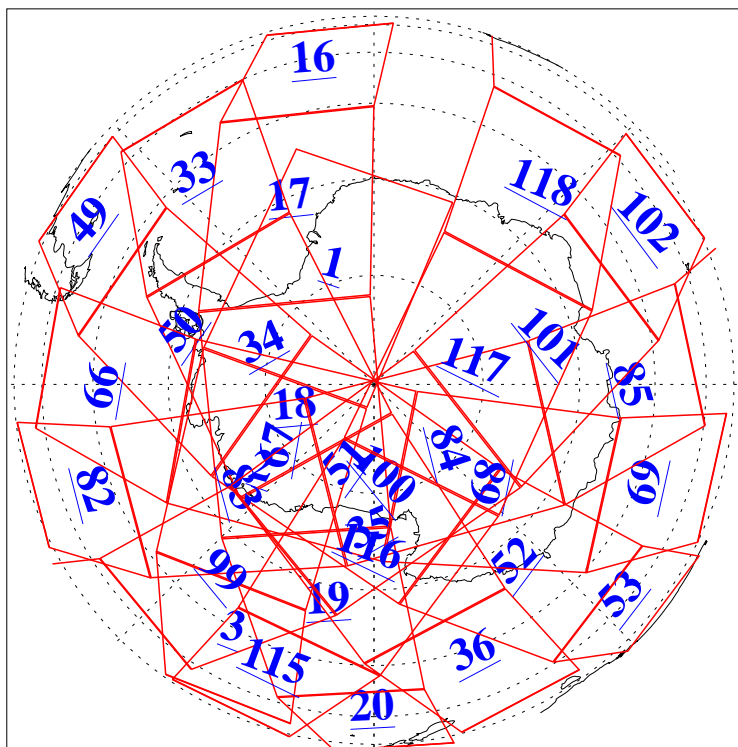

L1B Availability
AMSU Granules: 240
HSB Granules: 0
AIRS Granules: 240

22 Feb 2005
DoY 53
Aqua Day 1025
Granules: 1 to 120

Granules: 121 to 240

Legend: AMSU Available, HSB Available, AIRS Available

L1B Availability
AMSU Granules: 240
HSB Granules: 0
AIRS Granules: 240

22 Feb 2005
DoY 53
Aqua Day 1025

Ascending Granules

Descending Granules

Legend: AMSU Available, HSB Available, AIRS Available

L1B Availability
AMSU Granules: 240
HSB Granules: 0
AIRS Granules: 240

22 Feb 2005
DoY 53
Aqua Day 1025

Northern Hemisphere Granules

Southern Hemisphere Granules

Legend: AMSU Available, HSB Available, AIRS Available