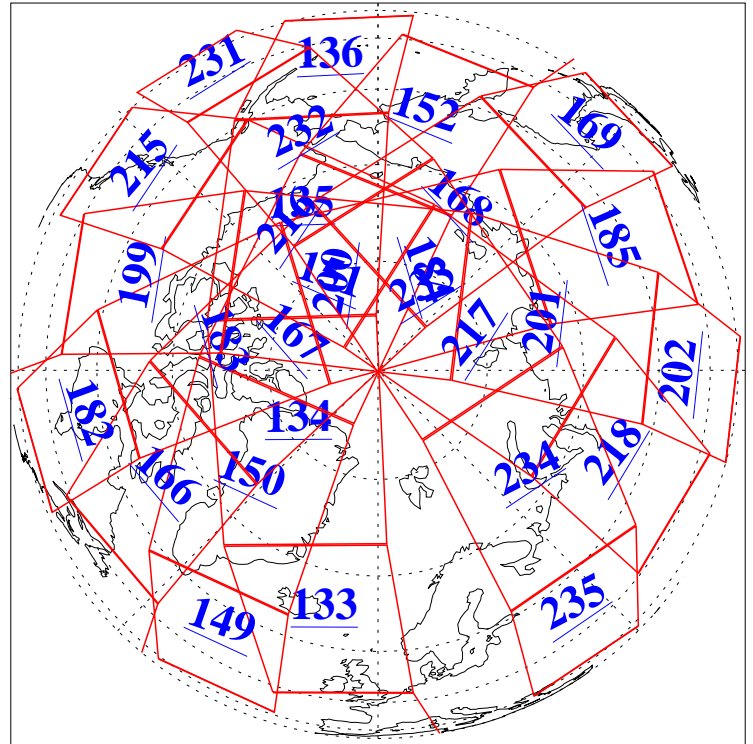

L1B Availability  
AMSU Granules: 240  
HSB Granules: 0  
AIRS Granules: 240

21 Feb 2005  
DoY 52  
Aqua Day 1024  
Granules: 1 to 120

Granules: 121 to 240

Legend: AMSU Available, HSB Available, AIRS Available

L1B Availability  
AMSU Granules: 240  
HSB Granules: 0  
AIRS Granules: 240

21 Feb 2005  
DoY 52  
Aqua Day 1024  
Ascending Granules

Descending Granules

Legend: AMSU Available, HSB Available, AIRS Available

L1B Availability  
 AMSU Granules: 240  
 HSB Granules: 0  
 AIRS Granules: 240

21 Feb 2005  
 DoY 52  
 Aqua Day 1024

Northern Hemisphere Granules

Southern Hemisphere Granules

Legend: AMSU Available, HSB Available, AIRS Available