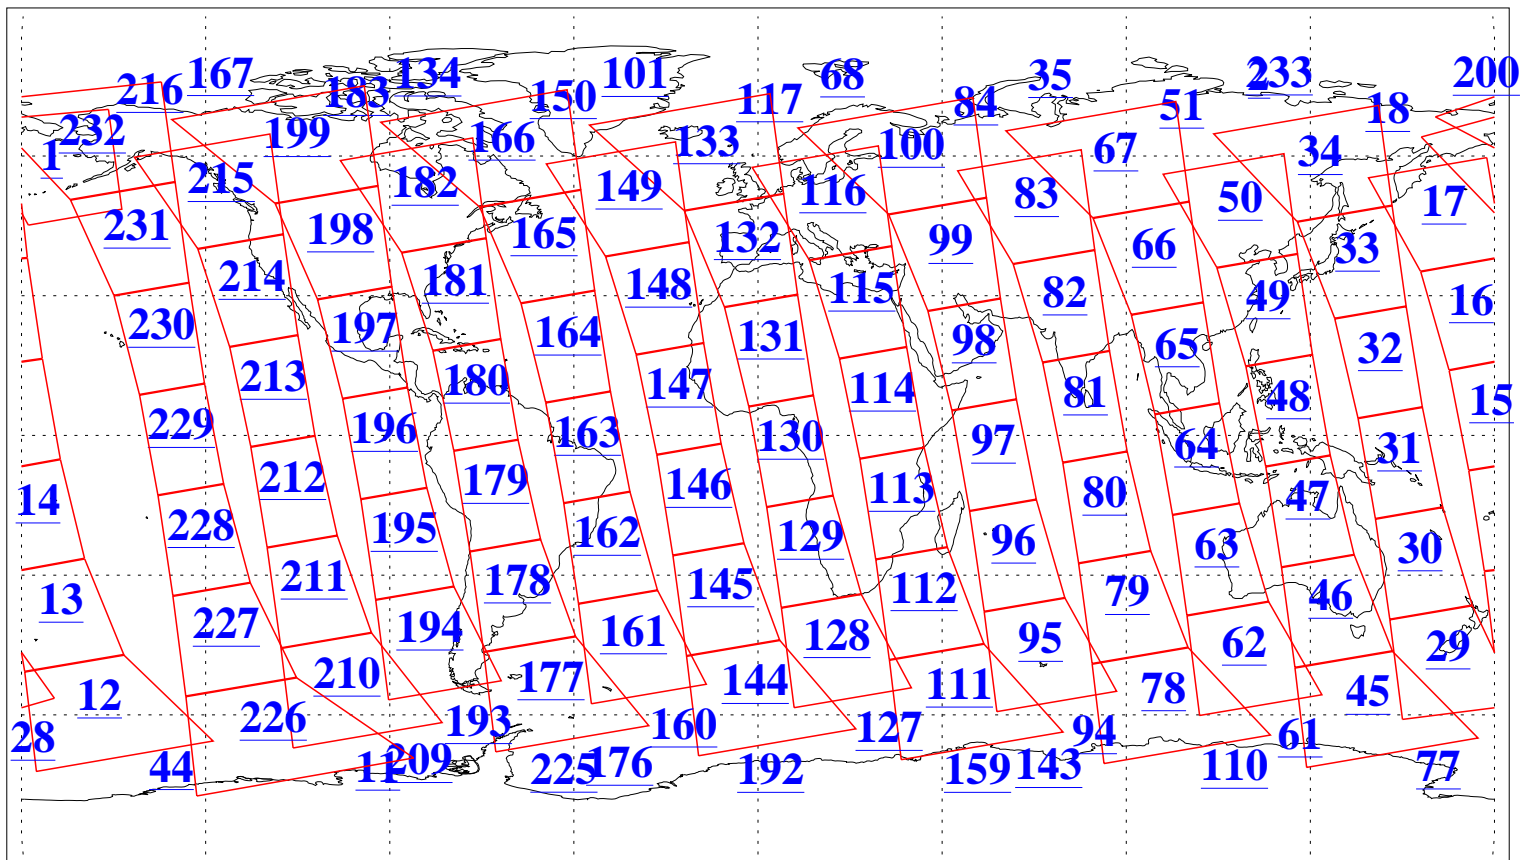

L1B Availability  
AMSU Granules: 240  
HSB Granules: 0  
AIRS Granules: 240

21 Feb 2005  
DoY 52  
Aqua Day 1024  
Granules: 1 to 120

Granules: 121 to 240

Legend: AMSU Available, HSB Available, AIRS Available

L1B Availability  
AMSU Granules: 240  
HSB Granules: 0  
AIRS Granules: 240

21 Feb 2005  
DoY 52  
Aqua Day 1024  
Ascending Granules

Descending Granules

Legend: AMSU Available, HSB Available, AIRS Available

L1B Availability  
 AMSU Granules: 240  
 HSB Granules: 0  
 AIRS Granules: 240

21 Feb 2005  
 DoY 52  
 Aqua Day 1024

Northern Hemisphere Granules

Southern Hemisphere Granules

Legend: AMSU Available, HSB Available, AIRS Available