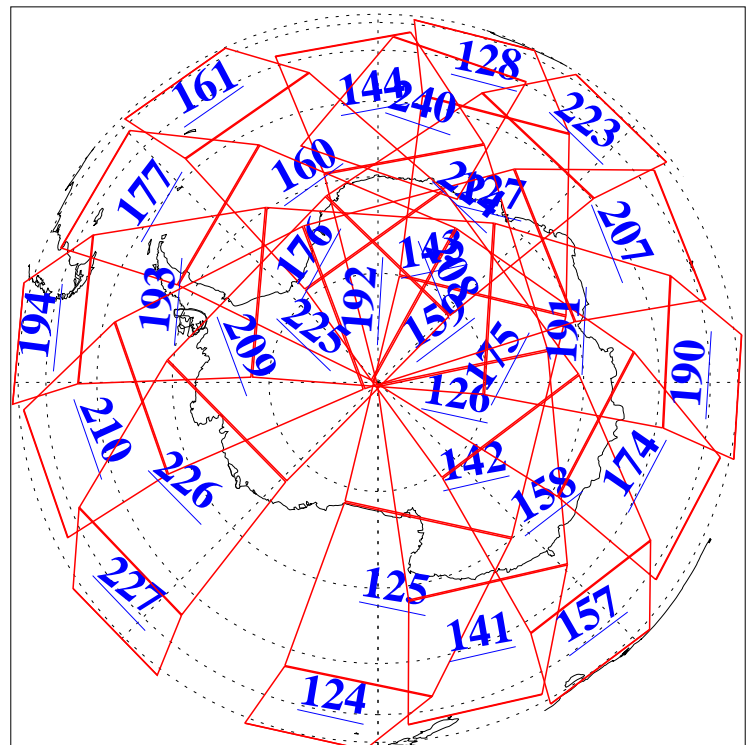

L1B Availability  
AMSU Granules: 240  
HSB Granules: 0  
AIRS Granules: 240

21 Feb 2005  
DoY 52  
Aqua Day 1024  
Granules: 1 to 120

Granules: 121 to 240

Legend: AMSU Available, HSB Available, AIRS Available

L1B Availability  
AMSU Granules: 240  
HSB Granules: 0  
AIRS Granules: 240

21 Feb 2005  
DoY 52  
Aqua Day 1024  
Ascending Granules

Descending Granules

Legend: AMSU Available, HSB Available, AIRS Available

L1B Availability  
 AMSU Granules: 240  
 HSB Granules: 0  
 AIRS Granules: 240

21 Feb 2005  
 DoY 52  
 Aqua Day 1024

Northern Hemisphere Granules

Southern Hemisphere Granules

Legend: AMSU Available, HSB Available, AIRS Available