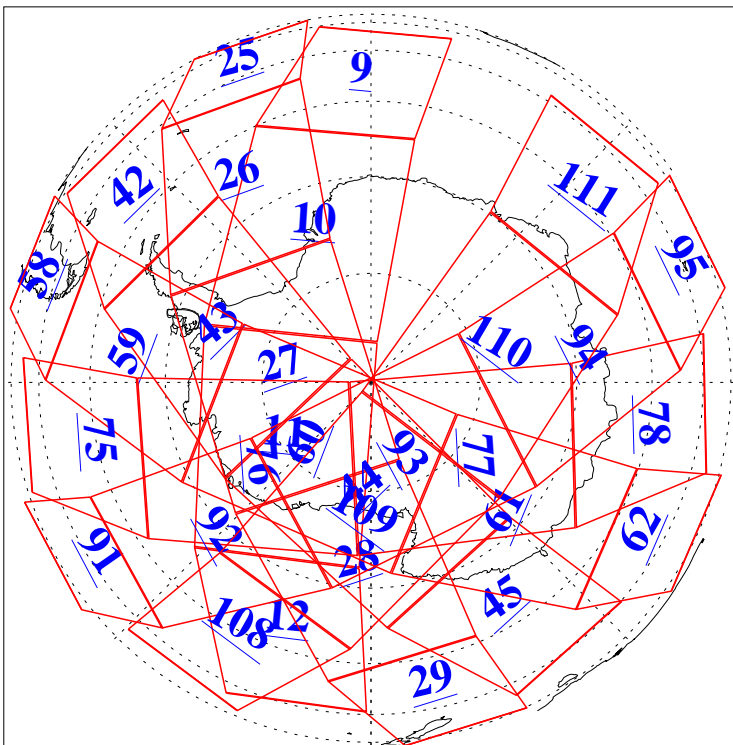

L1B Availability  
AMSU Granules: 240  
HSB Granules: 0  
AIRS Granules: 240

21 Feb 2005  
DoY 52  
Aqua Day 1024  
Granules: 1 to 120

Granules: 121 to 240

Legend: AMSU Available, HSB Available, AIRS Available

L1B Availability  
AMSU Granules: 240  
HSB Granules: 0  
AIRS Granules: 240

21 Feb 2005  
DoY 52  
Aqua Day 1024  
Ascending Granules

Descending Granules

Legend: AMSU Available, HSB Available, AIRS Available

L1B Availability  
 AMSU Granules: 240  
 HSB Granules: 0  
 AIRS Granules: 240

21 Feb 2005  
 DoY 52  
 Aqua Day 1024

Northern Hemisphere Granules

Southern Hemisphere Granules

Legend: AMSU Available, HSB Available, AIRS Available