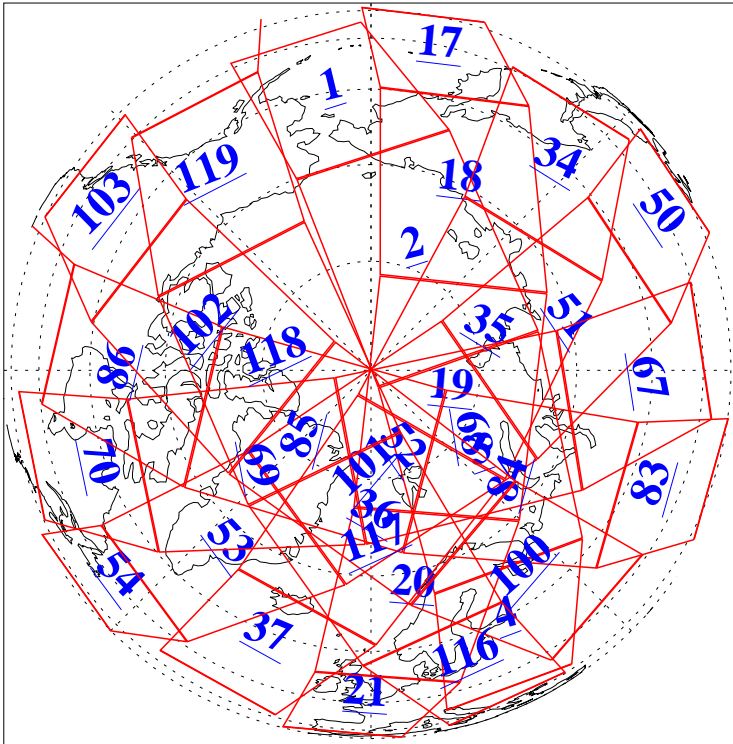

L1B Availability  
AMSU Granules: 240  
HSB Granules: 0  
AIRS Granules: 240

21 Feb 2005  
DoY 52  
Aqua Day 1024  
Granules: 1 to 120

Granules: 121 to 240

Legend: AMSU Available, HSB Available, AIRS Available

L1B Availability  
AMSU Granules: 240  
HSB Granules: 0  
AIRS Granules: 240

21 Feb 2005  
DoY 52  
Aqua Day 1024  
Ascending Granules

Descending Granules

Legend: AMSU Available, HSB Available, AIRS Available

L1B Availability  
 AMSU Granules: 240  
 HSB Granules: 0  
 AIRS Granules: 240

21 Feb 2005  
 DoY 52  
 Aqua Day 1024

Northern Hemisphere Granules

Southern Hemisphere Granules

Legend: AMSU Available, HSB Available, AIRS Available