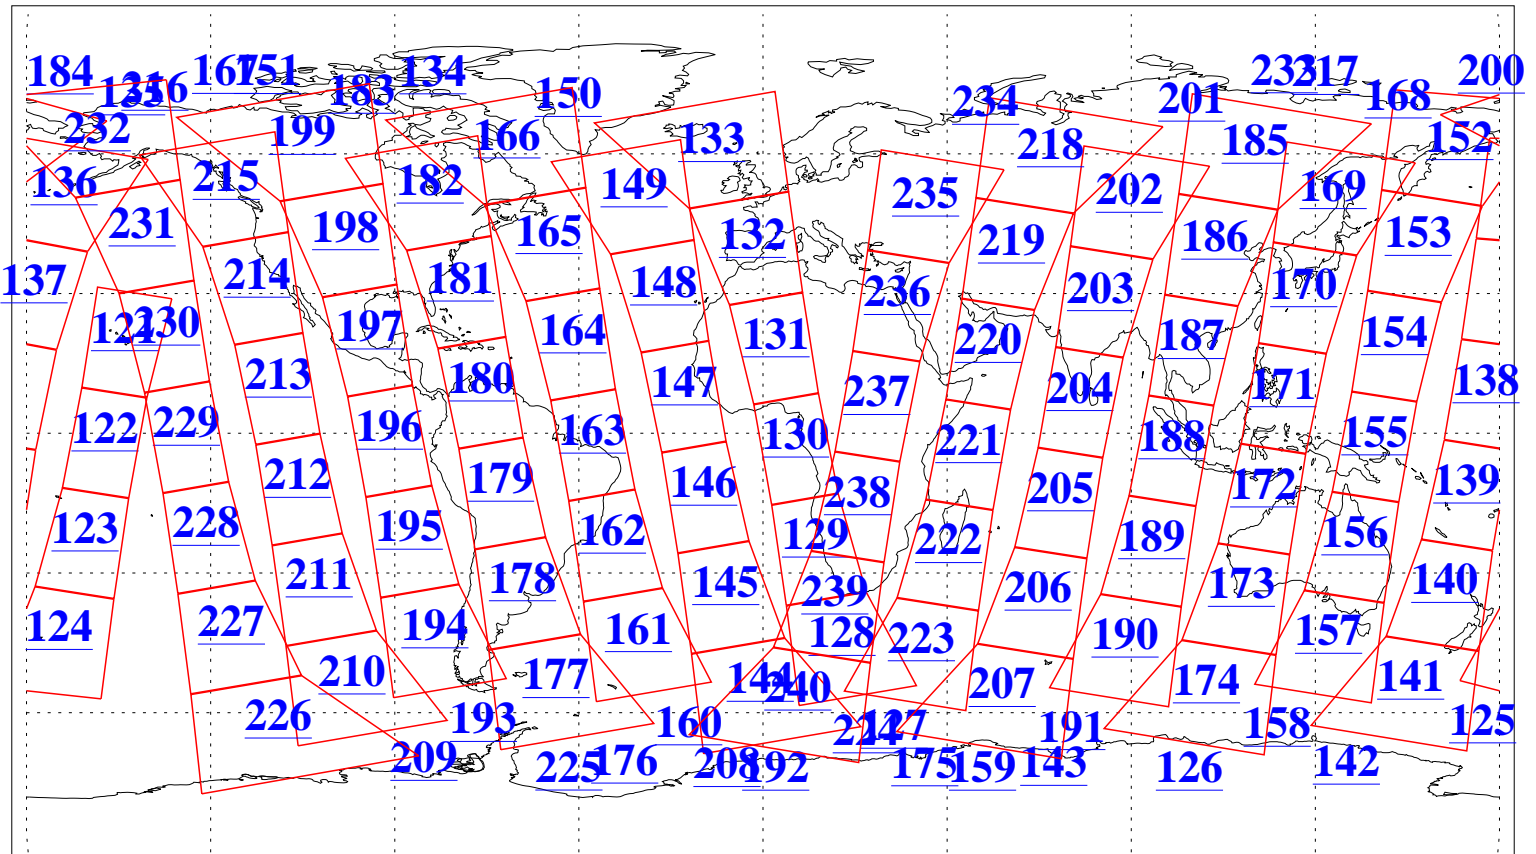

L1B Availability  
AMSU Granules: 240  
HSB Granules: 0  
AIRS Granules: 240

21 Feb 2005  
DoY 52  
Aqua Day 1024  
Granules: 1 to 120

Granules: 121 to 240

Legend: AMSU Available, HSB Available, AIRS Available

L1B Availability  
AMSU Granules: 240  
HSB Granules: 0  
AIRS Granules: 240

21 Feb 2005  
DoY 52  
Aqua Day 1024  
Ascending Granules

Descending Granules

Legend: AMSU Available, HSB Available, AIRS Available

L1B Availability  
 AMSU Granules: 240  
 HSB Granules: 0  
 AIRS Granules: 240

21 Feb 2005  
 DoY 52  
 Aqua Day 1024

Northern Hemisphere Granules

Southern Hemisphere Granules

Legend: AMSU Available, HSB Available, AIRS Available