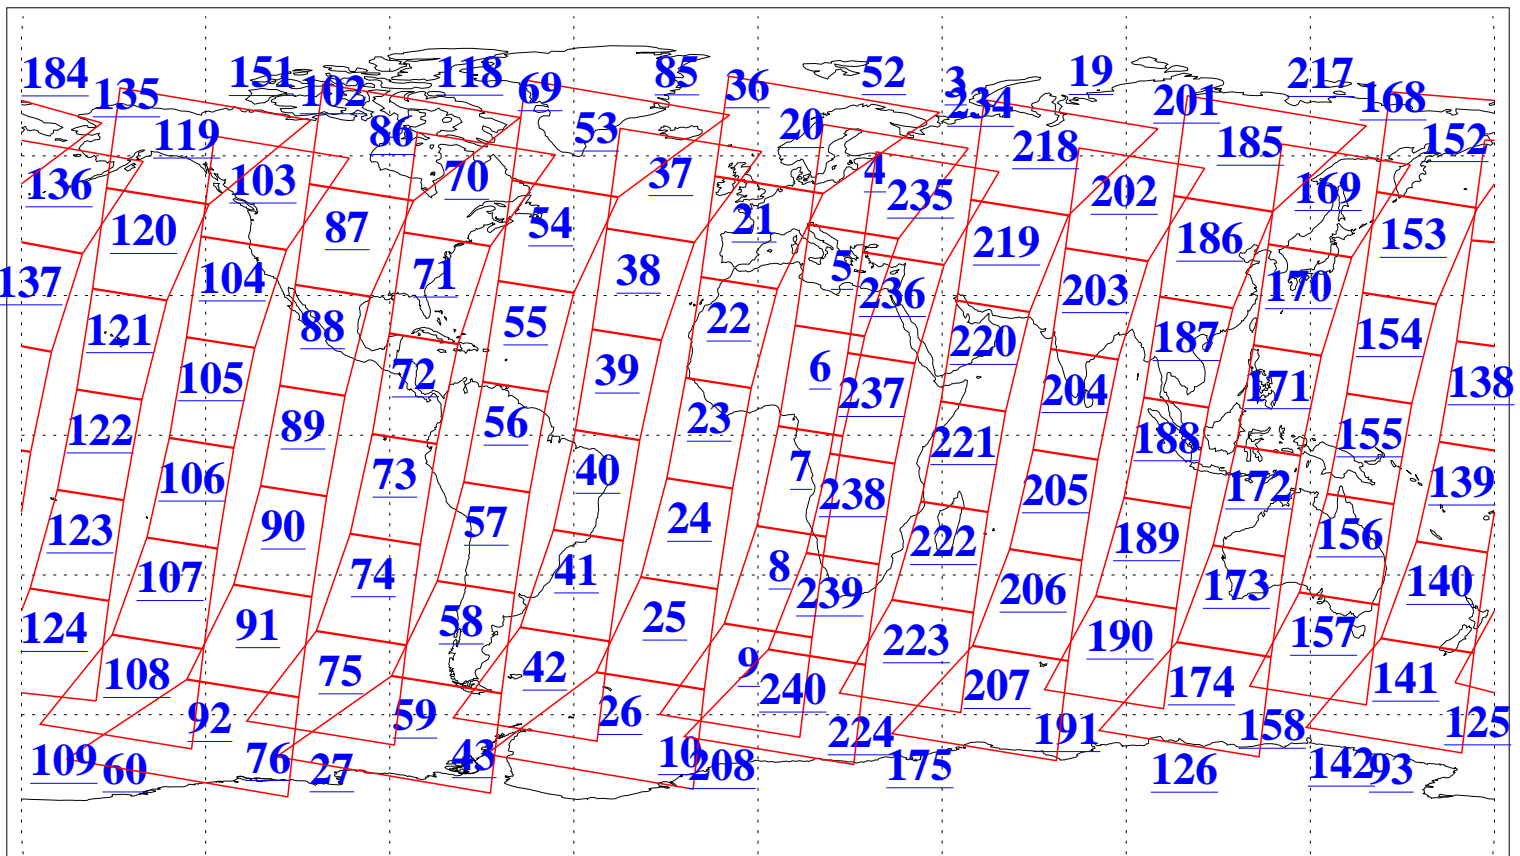

L1B Availability  
AMSU Granules: 240  
HSB Granules: 0  
AIRS Granules: 240

21 Feb 2005  
DoY 52  
Aqua Day 1024  
Granules: 1 to 120

Granules: 121 to 240

Legend: AMSU Available, HSB Available, AIRS Available

L1B Availability  
AMSU Granules: 240  
HSB Granules: 0  
AIRS Granules: 240

21 Feb 2005  
DoY 52  
Aqua Day 1024  
Ascending Granules

Descending Granules

Legend: AMSU Available, HSB Available, AIRS Available

L1B Availability  
 AMSU Granules: 240  
 HSB Granules: 0  
 AIRS Granules: 240

21 Feb 2005  
 DoY 52  
 Aqua Day 1024

Northern Hemisphere Granules

Southern Hemisphere Granules

Legend: AMSU Available, HSB Available, AIRS Available