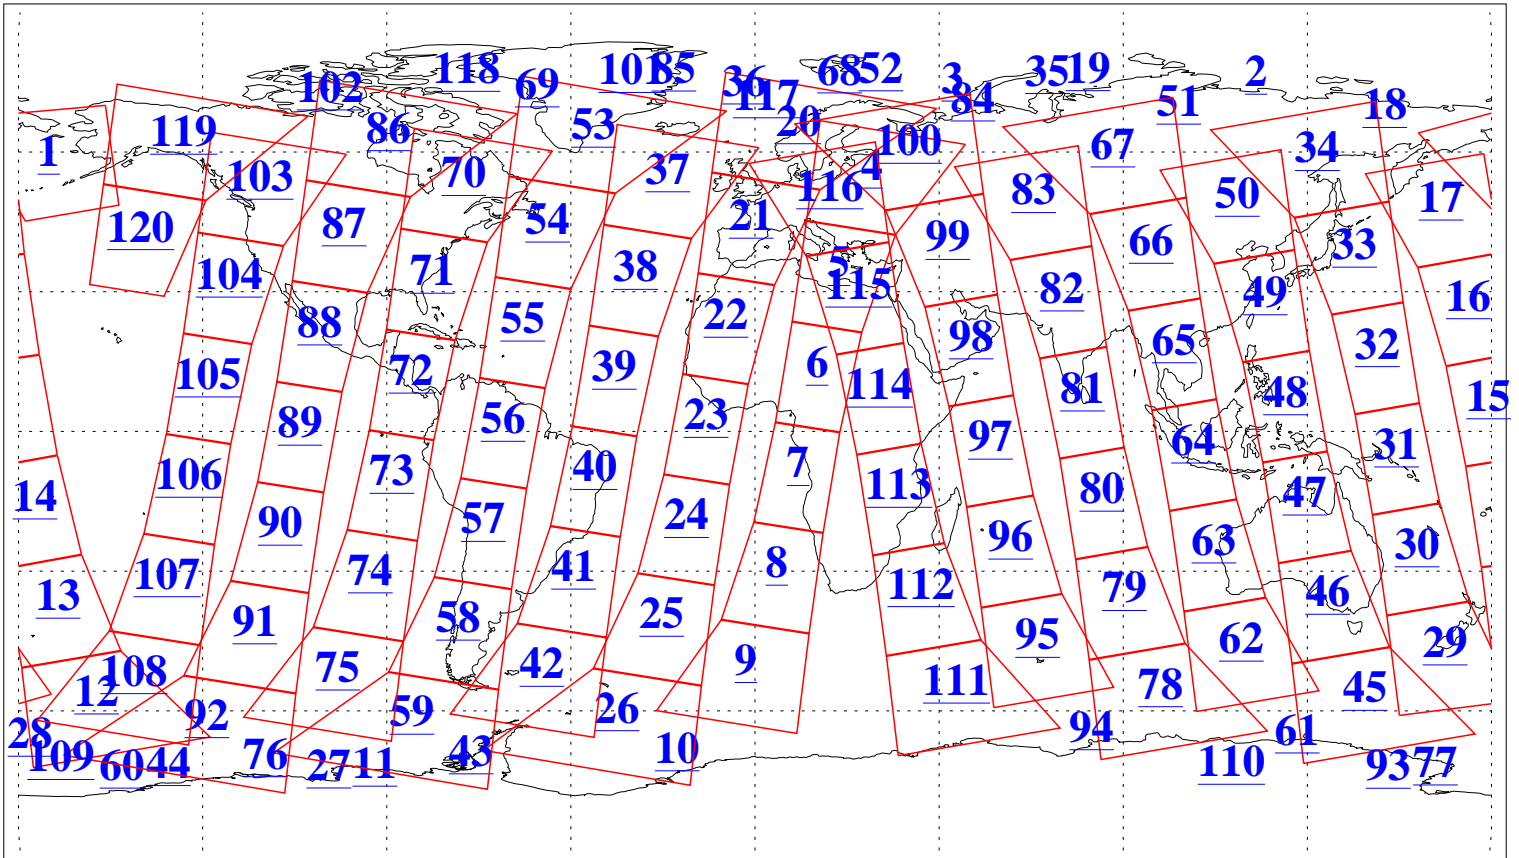

L1B Availability  
AMSU Granules: 240  
HSB Granules: 0  
AIRS Granules: 240

21 Feb 2005  
DoY 52  
Aqua Day 1024  
Granules: 1 to 120

Granules: 121 to 240

Legend: AMSU Available, HSB Available, AIRS Available

L1B Availability  
AMSU Granules: 240  
HSB Granules: 0  
AIRS Granules: 240

21 Feb 2005  
DoY 52  
Aqua Day 1024  
Ascending Granules

Descending Granules

Legend: AMSU Available, HSB Available, AIRS Available

L1B Availability  
 AMSU Granules: 240  
 HSB Granules: 0  
 AIRS Granules: 240

21 Feb 2005  
 DoY 52  
 Aqua Day 1024

Northern Hemisphere Granules

Southern Hemisphere Granules

Legend: AMSU Available, HSB Available, AIRS Available