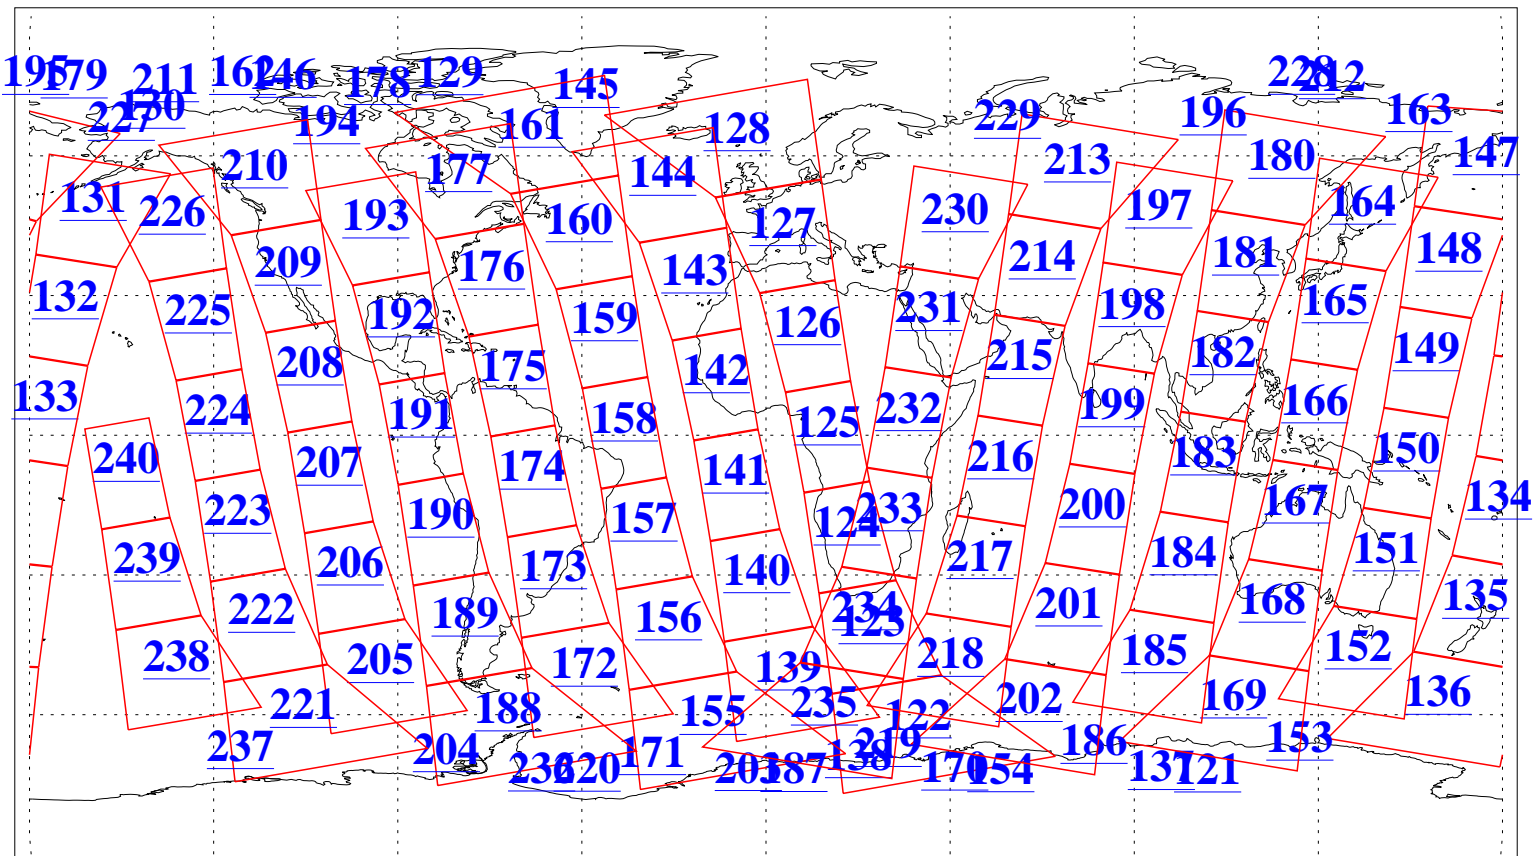

L1B Availability
AMSU Granules: 240
HSB Granules: 0
AIRS Granules: 240

18 Feb 2005
DoY 49
Aqua Day 1021
Granules: 1 to 120

Granules: 121 to 240

Legend: AMSU Available, HSB Available, AIRS Available

L1B Availability
AMSU Granules: 240
HSB Granules: 0
AIRS Granules: 240

18 Feb 2005
DoY 49
Aqua Day 1021
Ascending Granules

Descending Granules

Legend: AMSU Available, HSB Available, AIRS Available