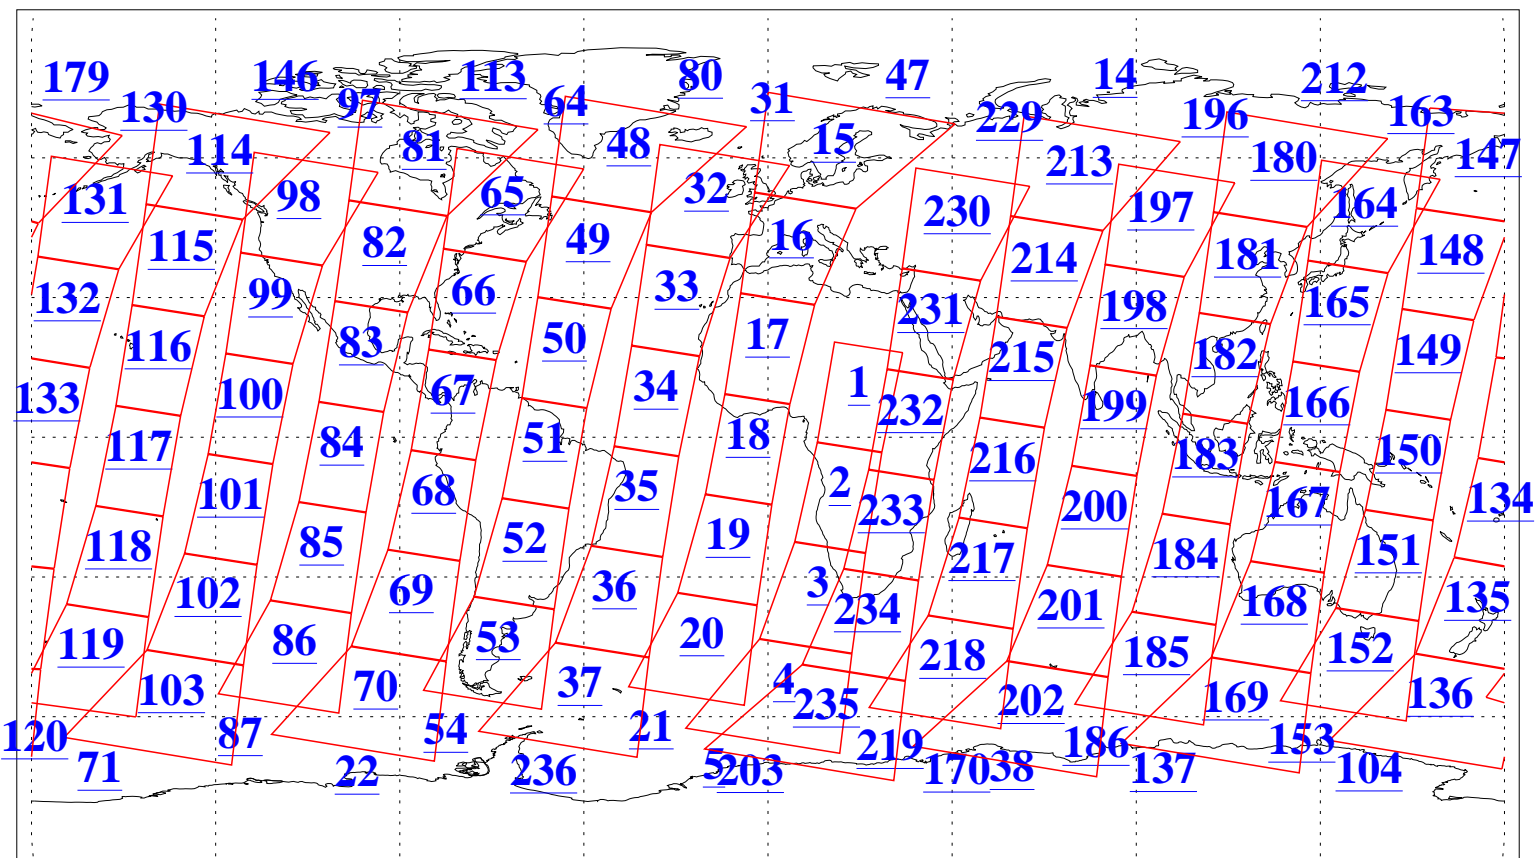

L1B Availability
AMSU Granules: 240
HSB Granules: 0
AIRS Granules: 240

18 Feb 2005
DoY 49
Aqua Day 1021
Granules: 1 to 120

Granules: 121 to 240

Legend: AMSU Available, HSB Available, AIRS Available

L1B Availability
AMSU Granules: 240
HSB Granules: 0
AIRS Granules: 240

18 Feb 2005
DoY 49
Aqua Day 1021
Ascending Granules

Descending Granules

Legend: AMSU Available, HSB Available, AIRS Available