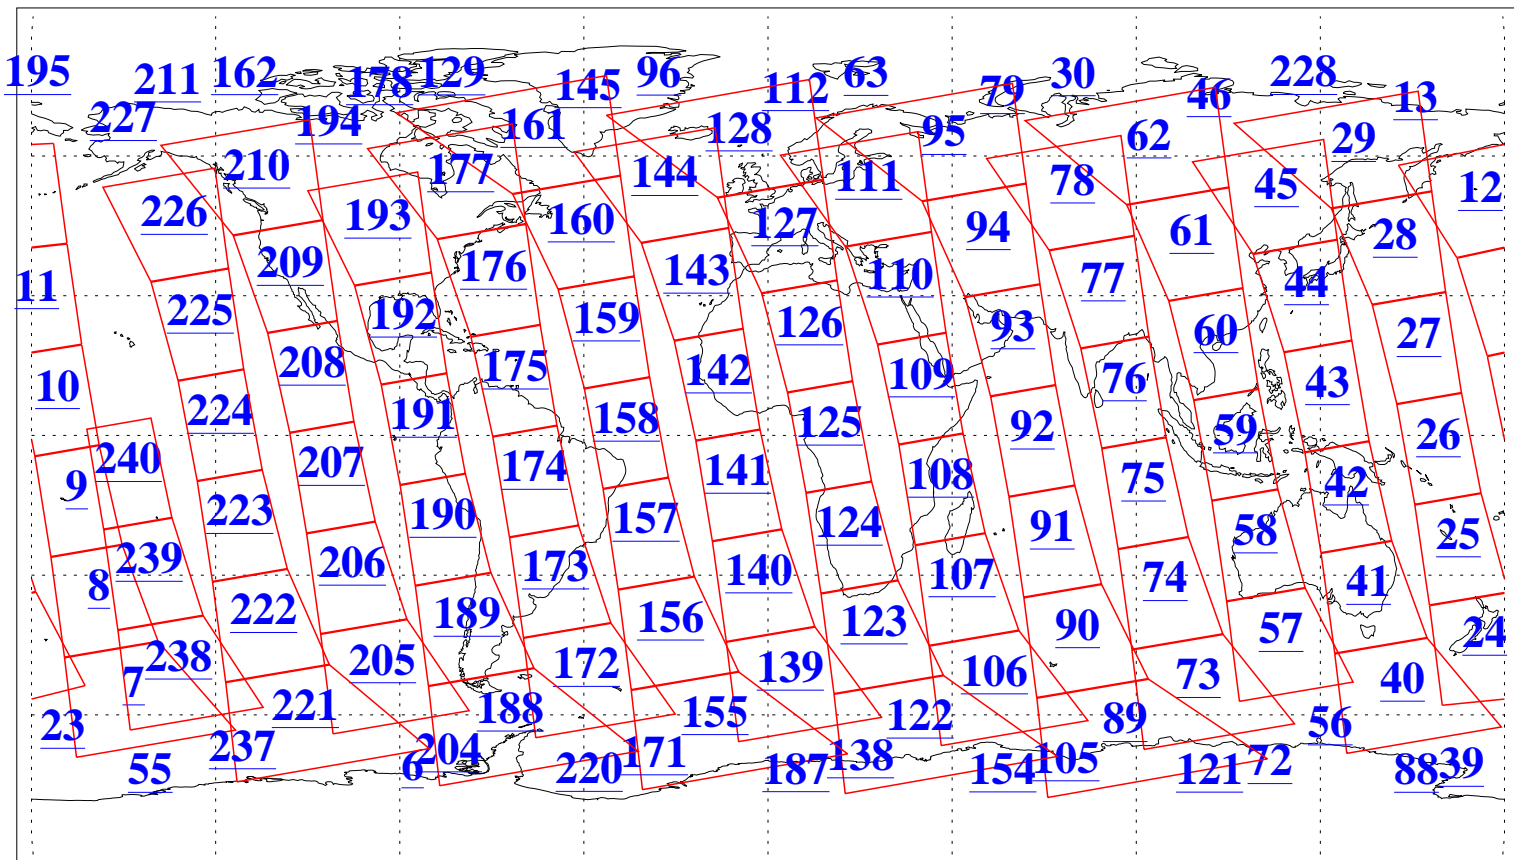

L1B Availability
AMSU Granules: 240
HSB Granules: 0
AIRS Granules: 240

18 Feb 2005
DoY 49
Aqua Day 1021
Granules: 1 to 120

Granules: 121 to 240

Legend: AMSU Available, HSB Available, AIRS Available

L1B Availability
AMSU Granules: 240
HSB Granules: 0
AIRS Granules: 240

18 Feb 2005
DoY 49
Aqua Day 1021
Ascending Granules

Descending Granules

Legend: AMSU Available, HSB Available, AIRS Available