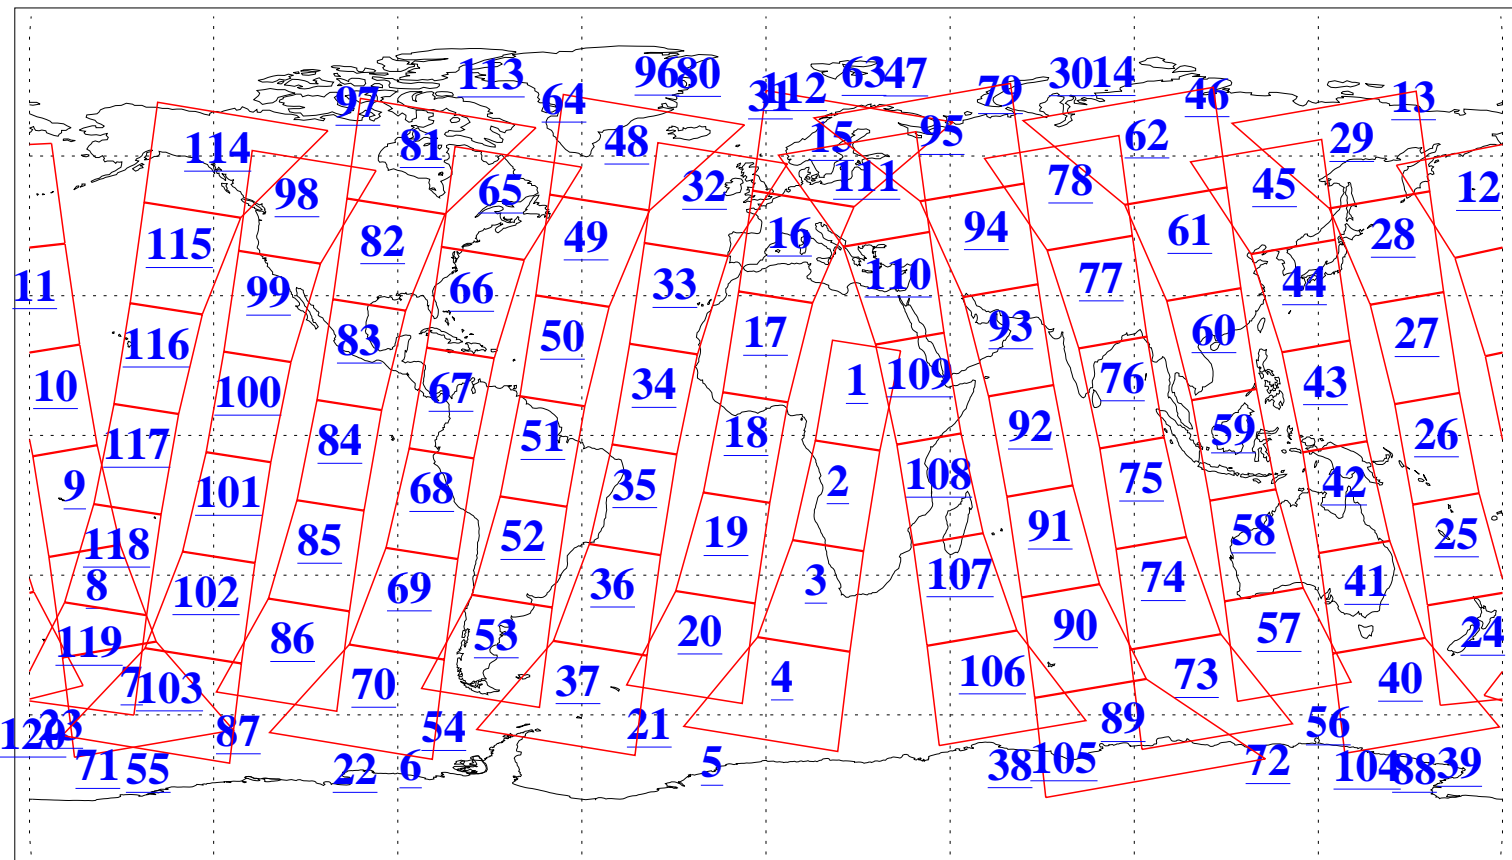

L1B Availability
AMSU Granules: 240
HSB Granules: 0
AIRS Granules: 240

18 Feb 2005
DoY 49
Aqua Day 1021
Granules: 1 to 120

Granules: 121 to 240

Legend: AMSU Available, HSB Available, AIRS Available

L1B Availability
AMSU Granules: 240
HSB Granules: 0
AIRS Granules: 240

18 Feb 2005
DoY 49
Aqua Day 1021
Ascending Granules

Descending Granules

Legend: AMSU Available, HSB Available, AIRS Available