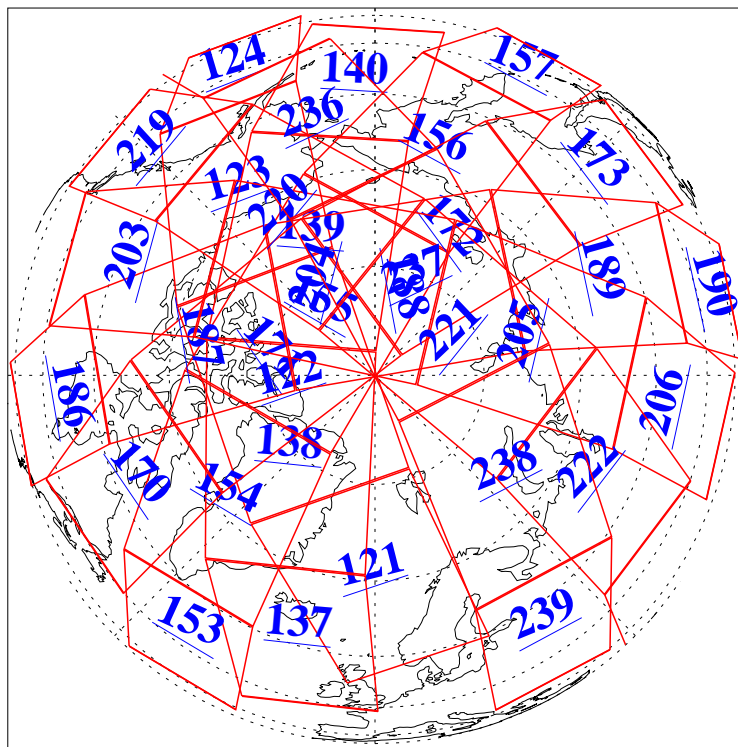

L1B Availability
AMSU Granules: 240
HSB Granules: 0
AIRS Granules: 240

17 Feb 2005
DoY 48
Aqua Day 1020
Granules: 1 to 120

Granules: 121 to 240

Legend: AMSU Available, HSB Available, AIRS Available

L1B Availability
AMSU Granules: 240
HSB Granules: 0
AIRS Granules: 240

17 Feb 2005
DoY 48
Aqua Day 1020
Ascending Granules

Descending Granules

Legend: AMSU Available, *HSB Available*, **AIRS Available**

L1B Availability
 AMSU Granules: 240
 HSB Granules: 0
 AIRS Granules: 240

17 Feb 2005
 DoY 48
 Aqua Day 1020

Northern Hemisphere Granules

Southern Hemisphere Granules

Legend: AMSU Available, HSB Available, AIRS Available