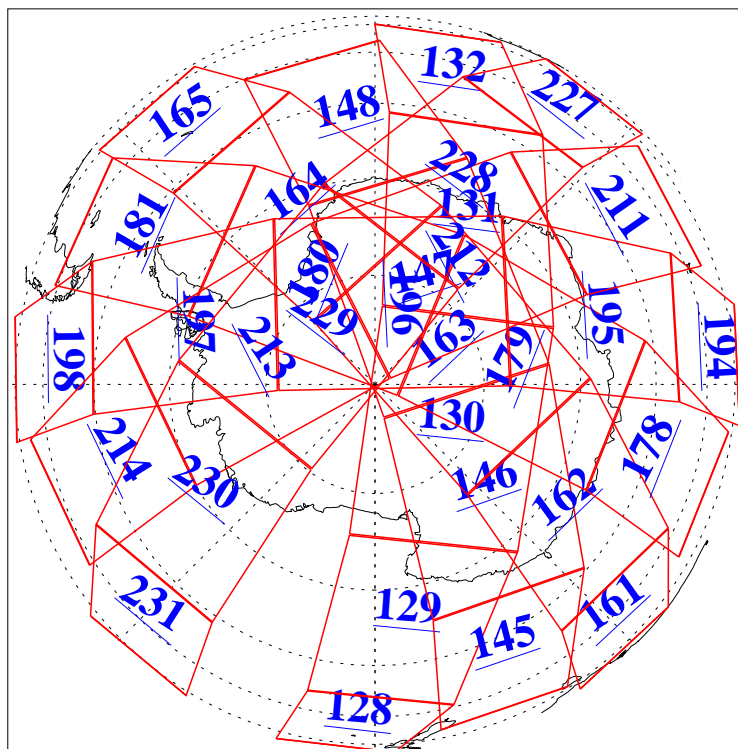

Legend: AMSU Available, HSB Available, AIRS Available