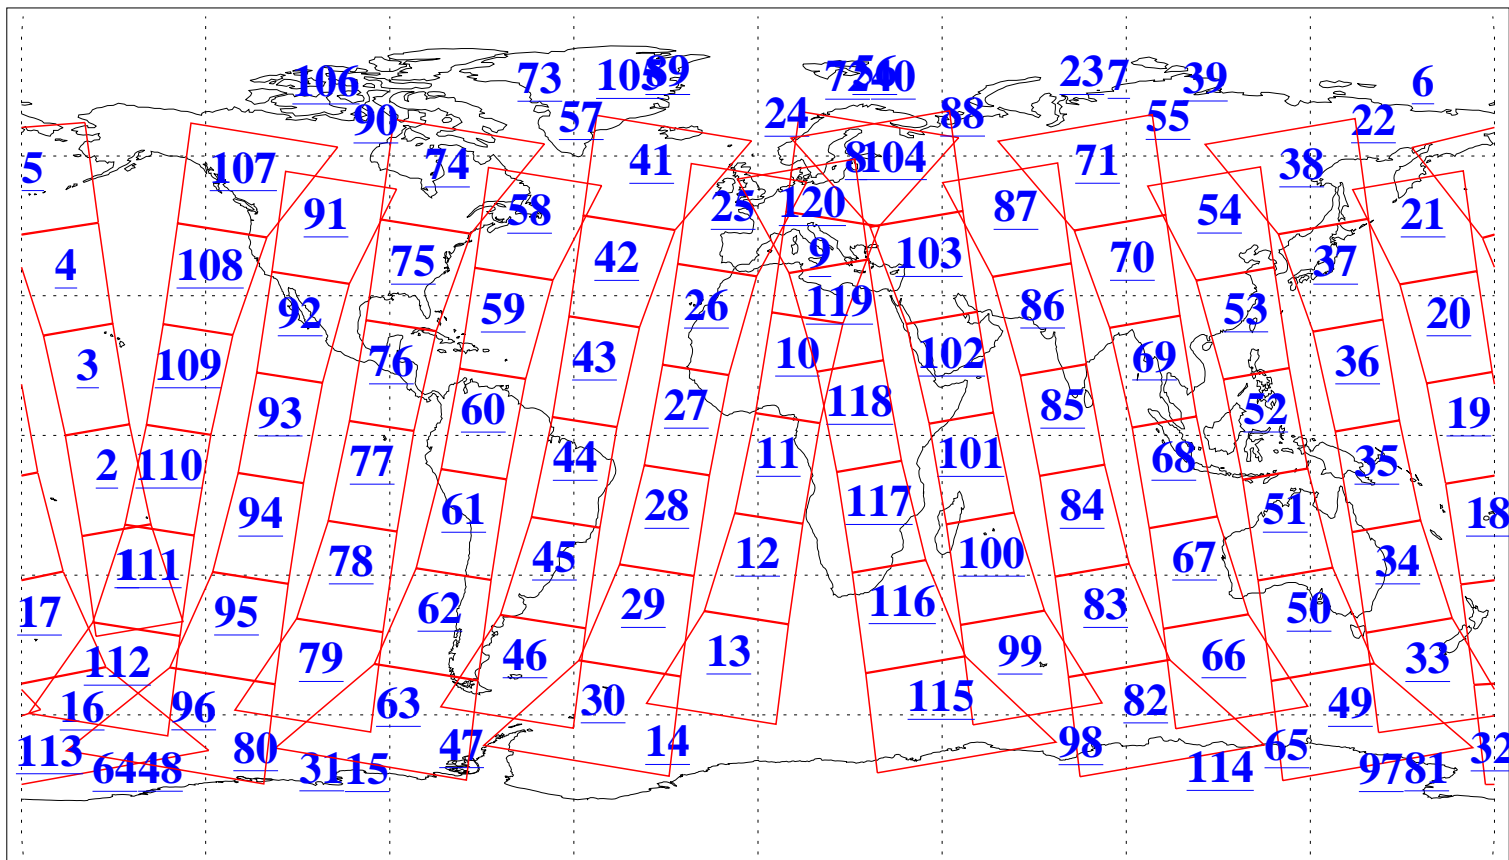

L1B Availability
AMSU Granules: 240
HSB Granules: 0
AIRS Granules: 240

17 Feb 2005
DoY 48
Aqua Day 1020
Granules: 1 to 120

Granules: 121 to 240

Legend: AMSU Available, HSB Available, AIRS Available

L1B Availability
AMSU Granules: 240
HSB Granules: 0
AIRS Granules: 240

17 Feb 2005
DoY 48
Aqua Day 1020
Ascending Granules

Descending Granules

Legend: AMSU Available, *HSB Available*, **AIRS Available**

L1B Availability
 AMSU Granules: 240
 HSB Granules: 0
 AIRS Granules: 240

17 Feb 2005
 DoY 48
 Aqua Day 1020

Northern Hemisphere Granules

Southern Hemisphere Granules

Legend: AMSU Available, HSB Available, AIRS Available