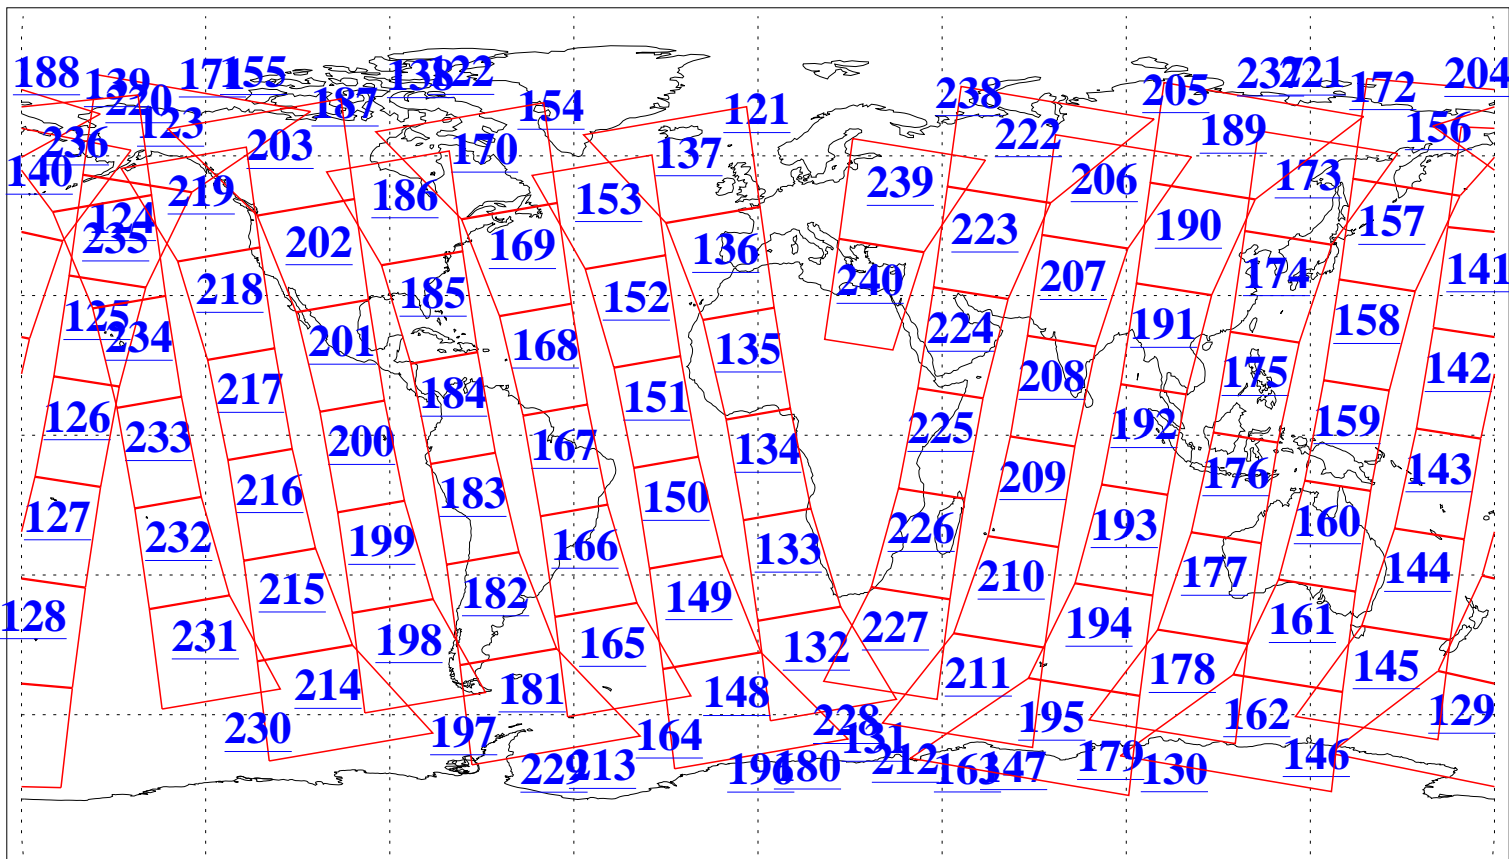

L1B Availability
AMSU Granules: 240
HSB Granules: 0
AIRS Granules: 240

17 Feb 2005
DoY 48
Aqua Day 1020
Granules: 1 to 120

Granules: 121 to 240

Legend: AMSU Available, HSB Available, AIRS Available

L1B Availability
AMSU Granules: 240
HSB Granules: 0
AIRS Granules: 240

17 Feb 2005
DoY 48
Aqua Day 1020
Ascending Granules

Descending Granules

Legend: AMSU Available, *HSB Available*, **AIRS Available**

L1B Availability
 AMSU Granules: 240
 HSB Granules: 0
 AIRS Granules: 240

17 Feb 2005
 DoY 48
 Aqua Day 1020

Northern Hemisphere Granules

Southern Hemisphere Granules

Legend: AMSU Available, HSB Available, AIRS Available