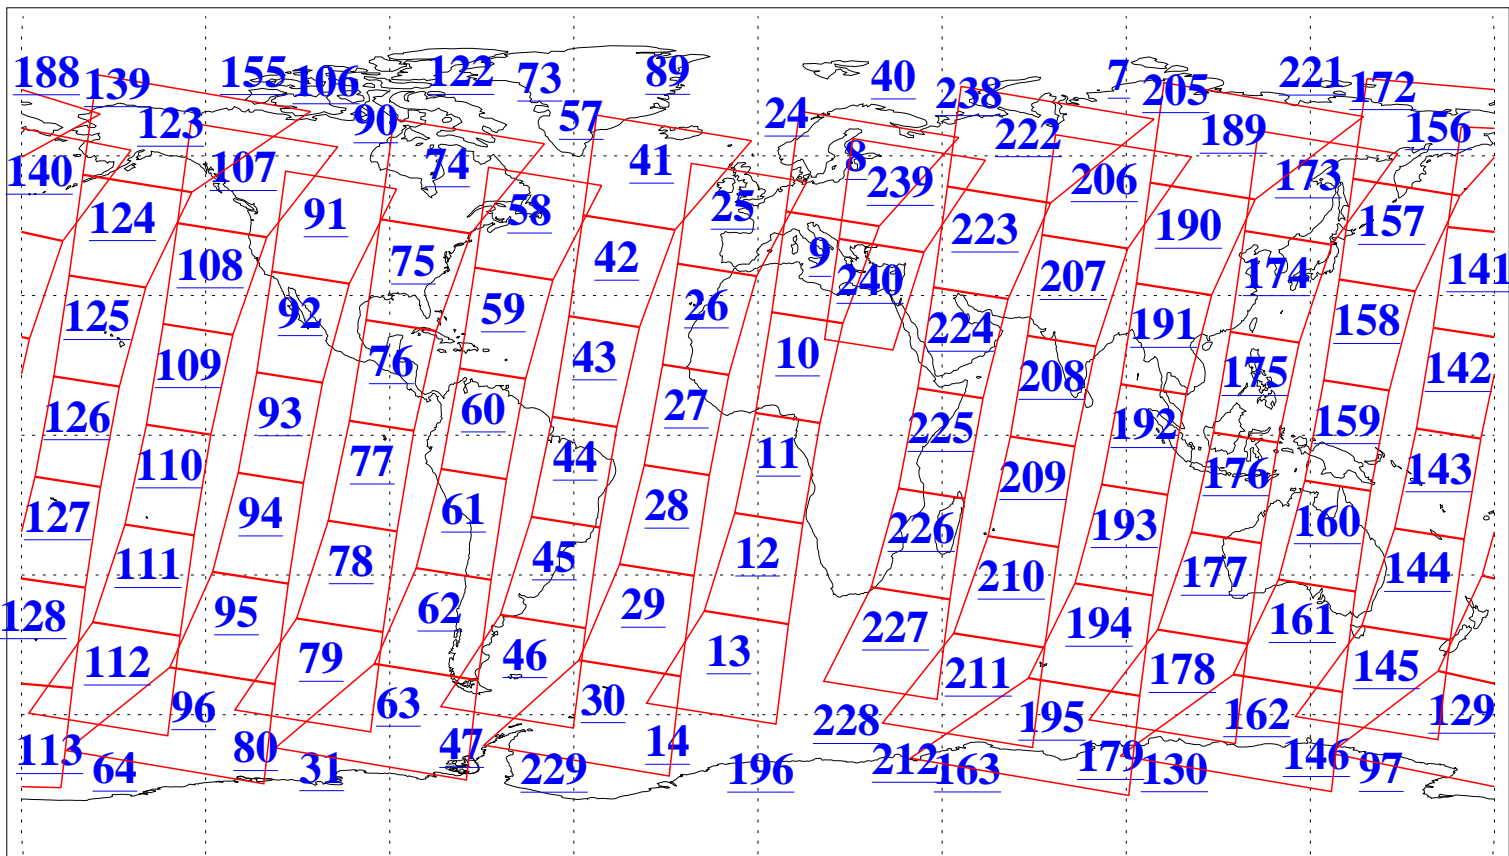

L1B Availability
AMSU Granules: 240
HSB Granules: 0
AIRS Granules: 240

17 Feb 2005
DoY 48
Aqua Day 1020
Granules: 1 to 120

Granules: 121 to 240

Legend: AMSU Available, HSB Available, AIRS Available

L1B Availability
AMSU Granules: 240
HSB Granules: 0
AIRS Granules: 240

17 Feb 2005
DoY 48
Aqua Day 1020
Ascending Granules

Descending Granules

Legend: AMSU Available, *HSB Available*, **AIRS Available**

L1B Availability
 AMSU Granules: 240
 HSB Granules: 0
 AIRS Granules: 240

17 Feb 2005
 DoY 48
 Aqua Day 1020

Northern Hemisphere Granules

Southern Hemisphere Granules

Legend: AMSU Available, HSB Available, AIRS Available