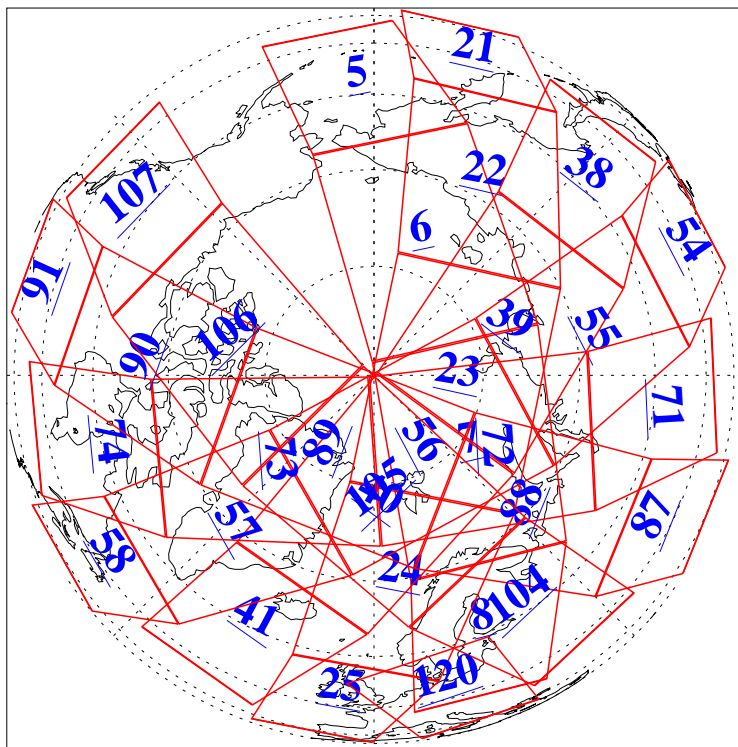

L1B Availability
AMSU Granules: 240
HSB Granules: 0
AIRS Granules: 240

17 Feb 2005
DoY 48
Aqua Day 1020
Granules: 1 to 120

Granules: 121 to 240

Legend: AMSU Available, HSB Available, AIRS Available

L1B Availability
AMSU Granules: 240
HSB Granules: 0
AIRS Granules: 240

17 Feb 2005
DoY 48
Aqua Day 1020
Ascending Granules

Descending Granules

Legend: AMSU Available, *HSB Available*, **AIRS Available**

L1B Availability
 AMSU Granules: 240
 HSB Granules: 0
 AIRS Granules: 240

17 Feb 2005
 DoY 48
 Aqua Day 1020

Northern Hemisphere Granules

Southern Hemisphere Granules

Legend: AMSU Available, HSB Available, AIRS Available