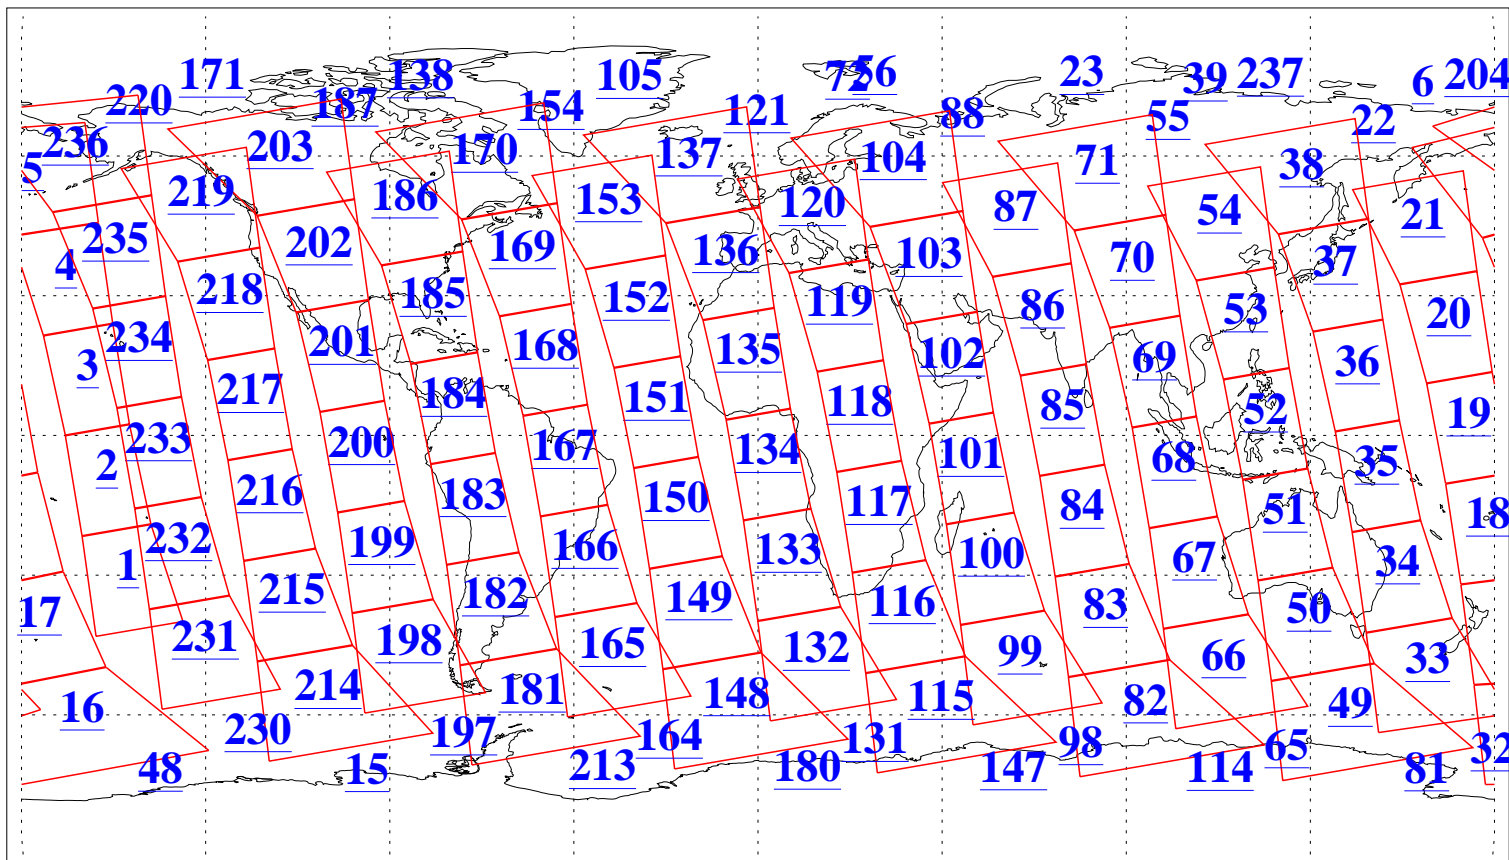

L1B Availability
AMSU Granules: 240
HSB Granules: 0
AIRS Granules: 240

17 Feb 2005
DoY 48
Aqua Day 1020
Granules: 1 to 120

Granules: 121 to 240

Legend: AMSU Available, HSB Available, AIRS Available

L1B Availability
AMSU Granules: 240
HSB Granules: 0
AIRS Granules: 240

17 Feb 2005
DoY 48
Aqua Day 1020
Ascending Granules

Descending Granules

Legend: AMSU Available, *HSB Available*, **AIRS Available**

L1B Availability
 AMSU Granules: 240
 HSB Granules: 0
 AIRS Granules: 240

17 Feb 2005
 DoY 48
 Aqua Day 1020

Northern Hemisphere Granules

Southern Hemisphere Granules

Legend: AMSU Available, HSB Available, AIRS Available