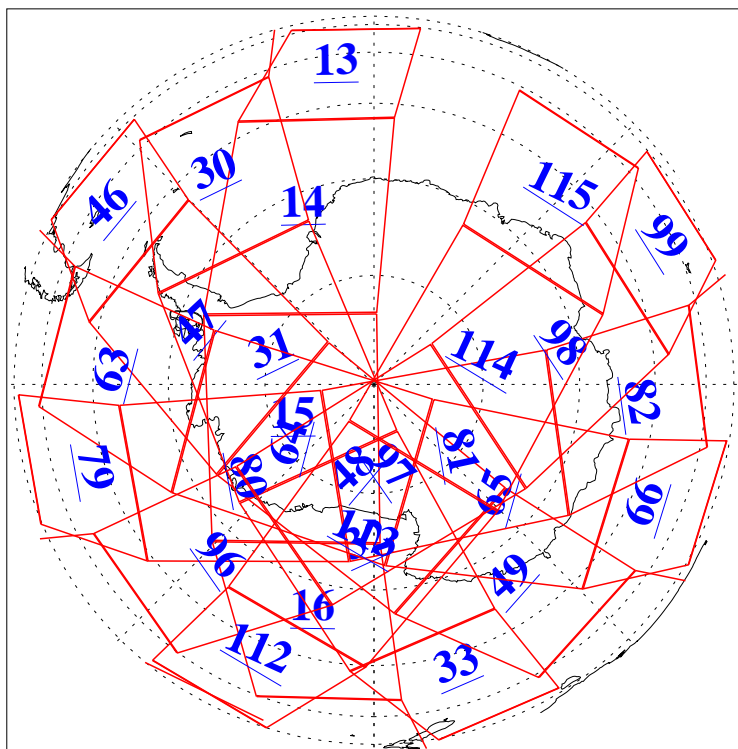

L1B Availability
AMSU Granules: 240
HSB Granules: 0
AIRS Granules: 240

17 Feb 2005
DoY 48
Aqua Day 1020
Granules: 1 to 120

Granules: 121 to 240

Legend: AMSU Available, HSB Available, AIRS Available

L1B Availability
AMSU Granules: 240
HSB Granules: 0
AIRS Granules: 240

17 Feb 2005
DoY 48
Aqua Day 1020
Ascending Granules

Descending Granules

Legend: AMSU Available, *HSB Available*, **AIRS Available**

L1B Availability
 AMSU Granules: 240
 HSB Granules: 0
 AIRS Granules: 240

17 Feb 2005
 DoY 48
 Aqua Day 1020

Northern Hemisphere Granules

Southern Hemisphere Granules

Legend: AMSU Available, HSB Available, AIRS Available