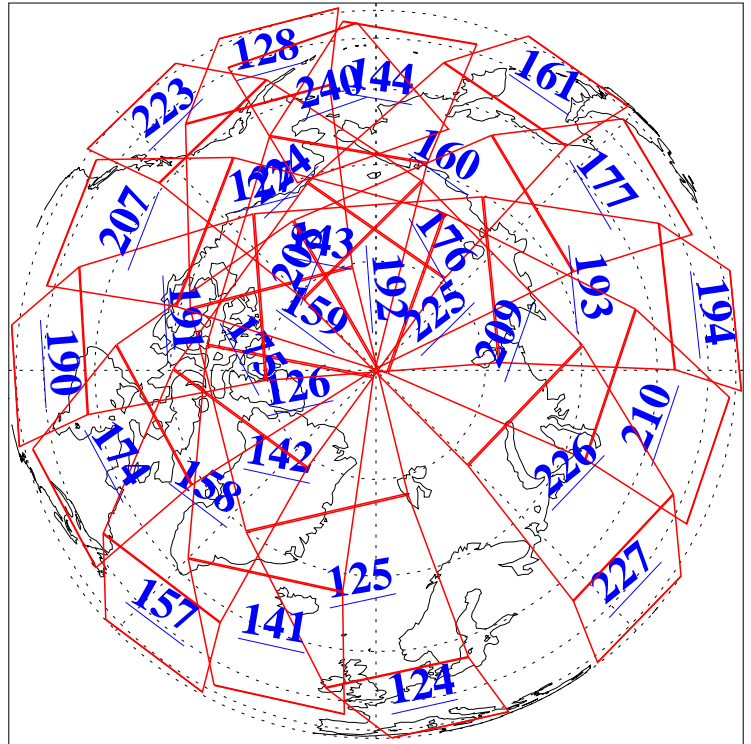

L1B Availability
AMSU Granules: 240
HSB Granules: 0
AIRS Granules: 240

13 Feb 2005
DoY 44
Aqua Day 1016
Granules: 1 to 120

Granules: 121 to 240

Legend: AMSU Available, HSB Available, AIRS Available

L1B Availability
AMSU Granules: 240
HSB Granules: 0
AIRS Granules: 240

13 Feb 2005
DoY 44
Aqua Day 1016
Ascending Granules

Descending Granules

Legend: AMSU Available, HSB Available, AIRS Available

L1B Availability
 AMSU Granules: 240
 HSB Granules: 0
 AIRS Granules: 240

13 Feb 2005
 DoY 44
 Aqua Day 1016

Northern Hemisphere Granules

Southern Hemisphere Granules

Legend: AMSU Available, HSB Available, AIRS Available