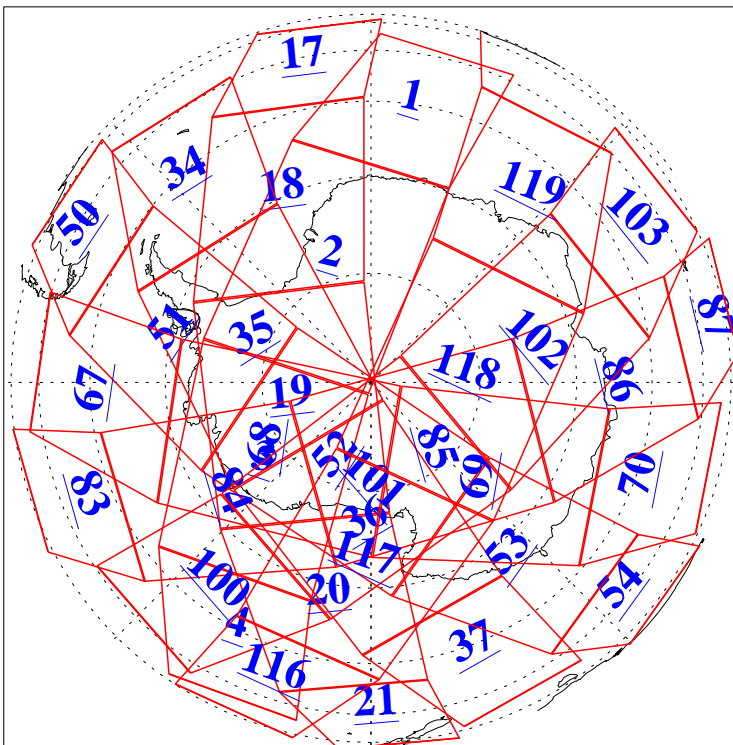

L1B Availability
AMSU Granules: 240
HSB Granules: 0
AIRS Granules: 240

13 Feb 2005
DoY 44
Aqua Day 1016
Granules: 1 to 120

Granules: 121 to 240

Legend: AMSU Available, HSB Available, AIRS Available

L1B Availability
AMSU Granules: 240
HSB Granules: 0
AIRS Granules: 240

13 Feb 2005
DoY 44
Aqua Day 1016
Ascending Granules

Descending Granules

Legend: AMSU Available, HSB Available, AIRS Available

L1B Availability
 AMSU Granules: 240
 HSB Granules: 0
 AIRS Granules: 240

13 Feb 2005
 DoY 44
 Aqua Day 1016

Northern Hemisphere Granules

Southern Hemisphere Granules

Legend: AMSU Available, HSB Available, AIRS Available