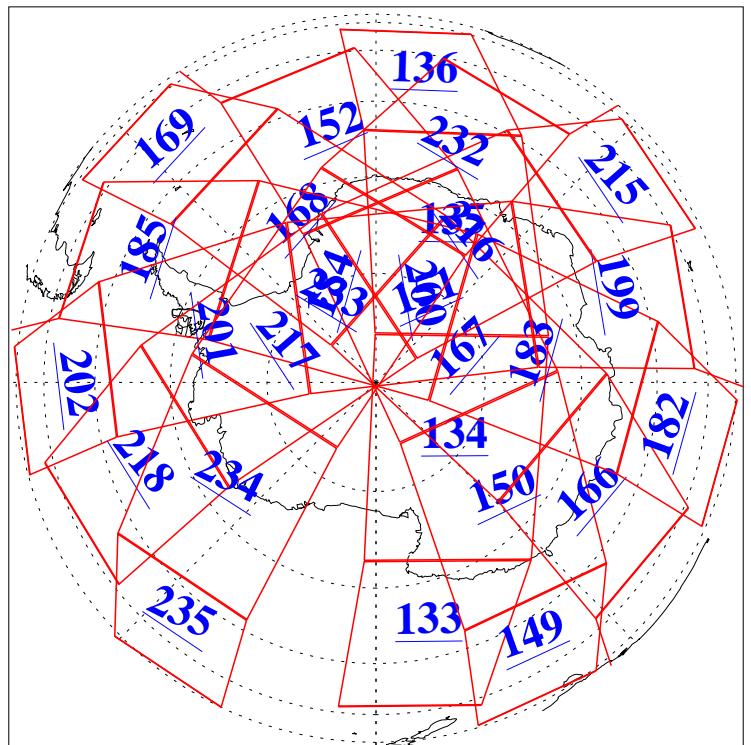

L1B Availability
AMSU Granules: 240
HSB Granules: 0
AIRS Granules: 240

13 Feb 2005
DoY 44
Aqua Day 1016
Granules: 1 to 120

Granules: 121 to 240

Legend: AMSU Available, HSB Available, AIRS Available

L1B Availability
AMSU Granules: 240
HSB Granules: 0
AIRS Granules: 240

13 Feb 2005
DoY 44
Aqua Day 1016
Ascending Granules

Descending Granules

Legend: AMSU Available, HSB Available, AIRS Available

L1B Availability
 AMSU Granules: 240
 HSB Granules: 0
 AIRS Granules: 240

13 Feb 2005
 DoY 44
 Aqua Day 1016

Northern Hemisphere Granules

Southern Hemisphere Granules

Legend: AMSU Available, HSB Available, AIRS Available