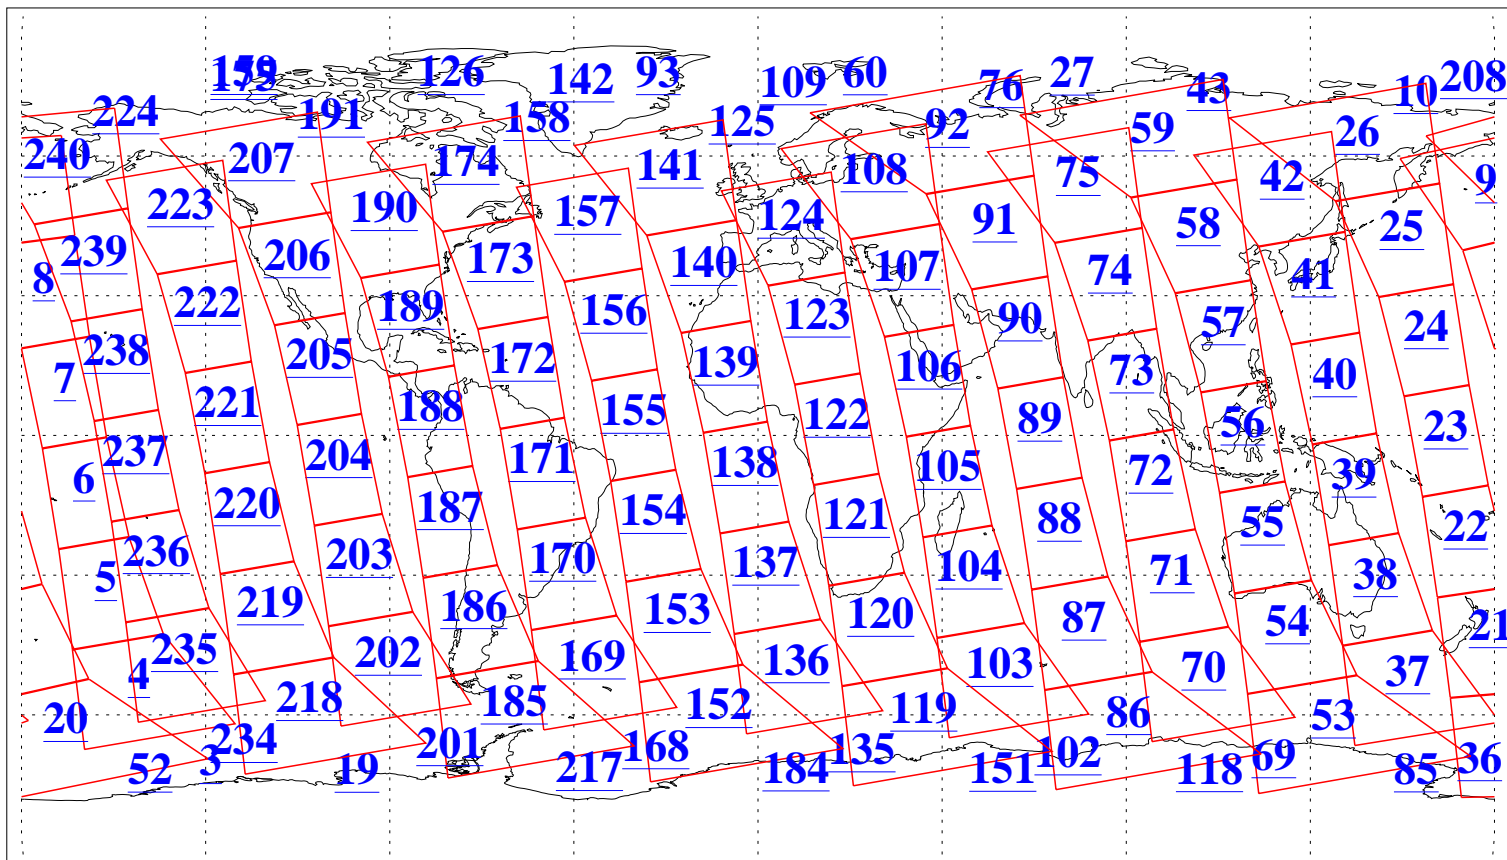

L1B Availability
AMSU Granules: 240
HSB Granules: 0
AIRS Granules: 240

13 Feb 2005
DoY 44
Aqua Day 1016
Granules: 1 to 120

Granules: 121 to 240

Legend: AMSU Available, HSB Available, AIRS Available

L1B Availability
AMSU Granules: 240
HSB Granules: 0
AIRS Granules: 240

13 Feb 2005
DoY 44
Aqua Day 1016
Ascending Granules

Descending Granules

Legend: AMSU Available, HSB Available, AIRS Available

L1B Availability
 AMSU Granules: 240
 HSB Granules: 0
 AIRS Granules: 240

13 Feb 2005
 DoY 44
 Aqua Day 1016

Northern Hemisphere Granules

Southern Hemisphere Granules

Legend: AMSU Available, HSB Available, AIRS Available