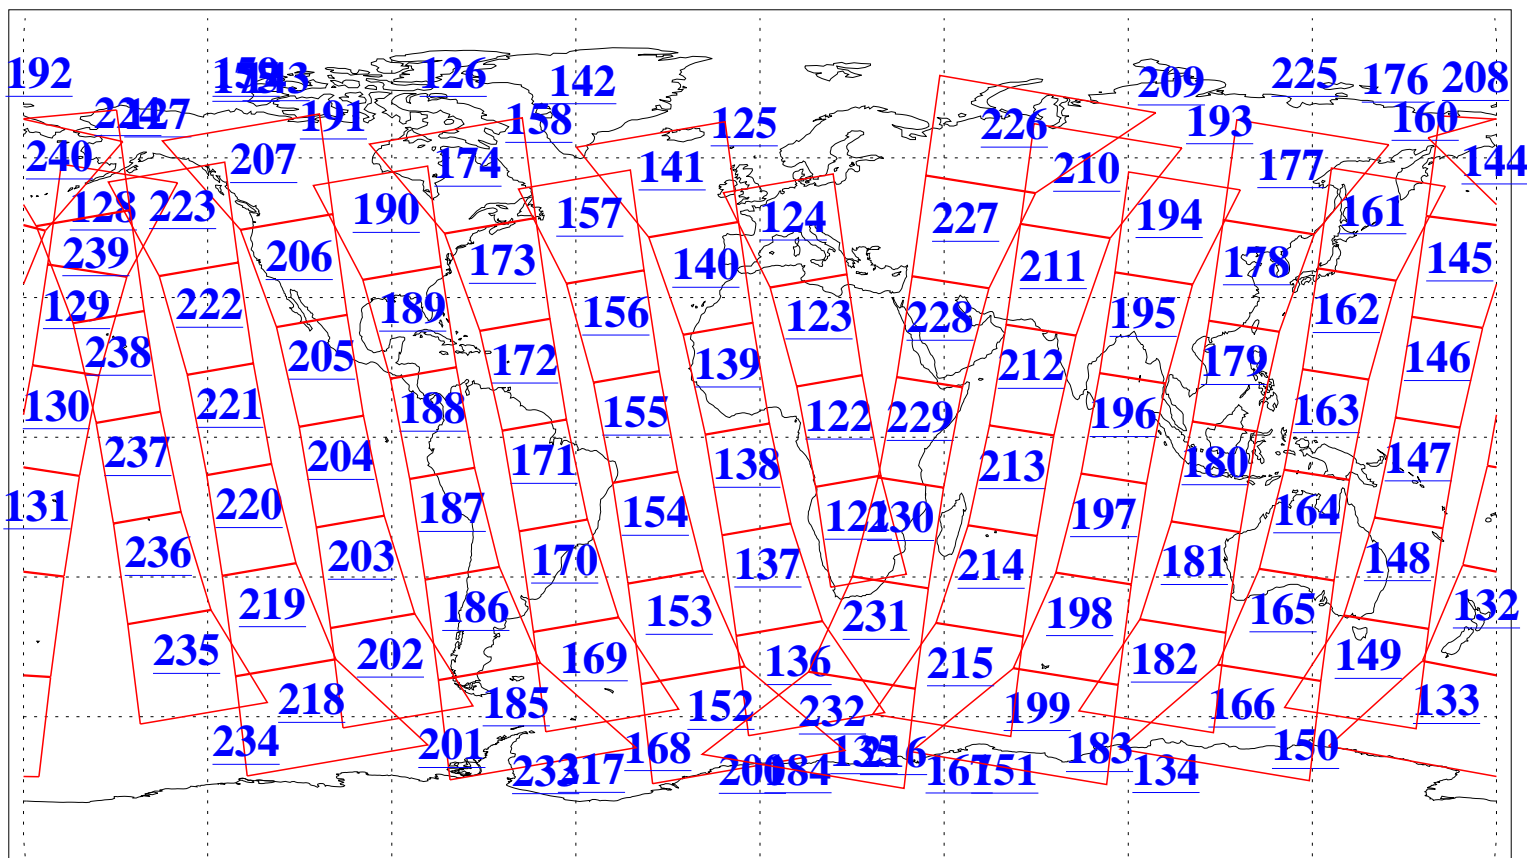

L1B Availability
AMSU Granules: 240
HSB Granules: 0
AIRS Granules: 240

13 Feb 2005
DoY 44
Aqua Day 1016
Granules: 1 to 120

Granules: 121 to 240

Legend: AMSU Available, HSB Available, AIRS Available

L1B Availability
AMSU Granules: 240
HSB Granules: 0
AIRS Granules: 240

13 Feb 2005
DoY 44
Aqua Day 1016
Ascending Granules

Descending Granules

Legend: AMSU Available, HSB Available, AIRS Available

L1B Availability
 AMSU Granules: 240
 HSB Granules: 0
 AIRS Granules: 240

13 Feb 2005
 DoY 44
 Aqua Day 1016