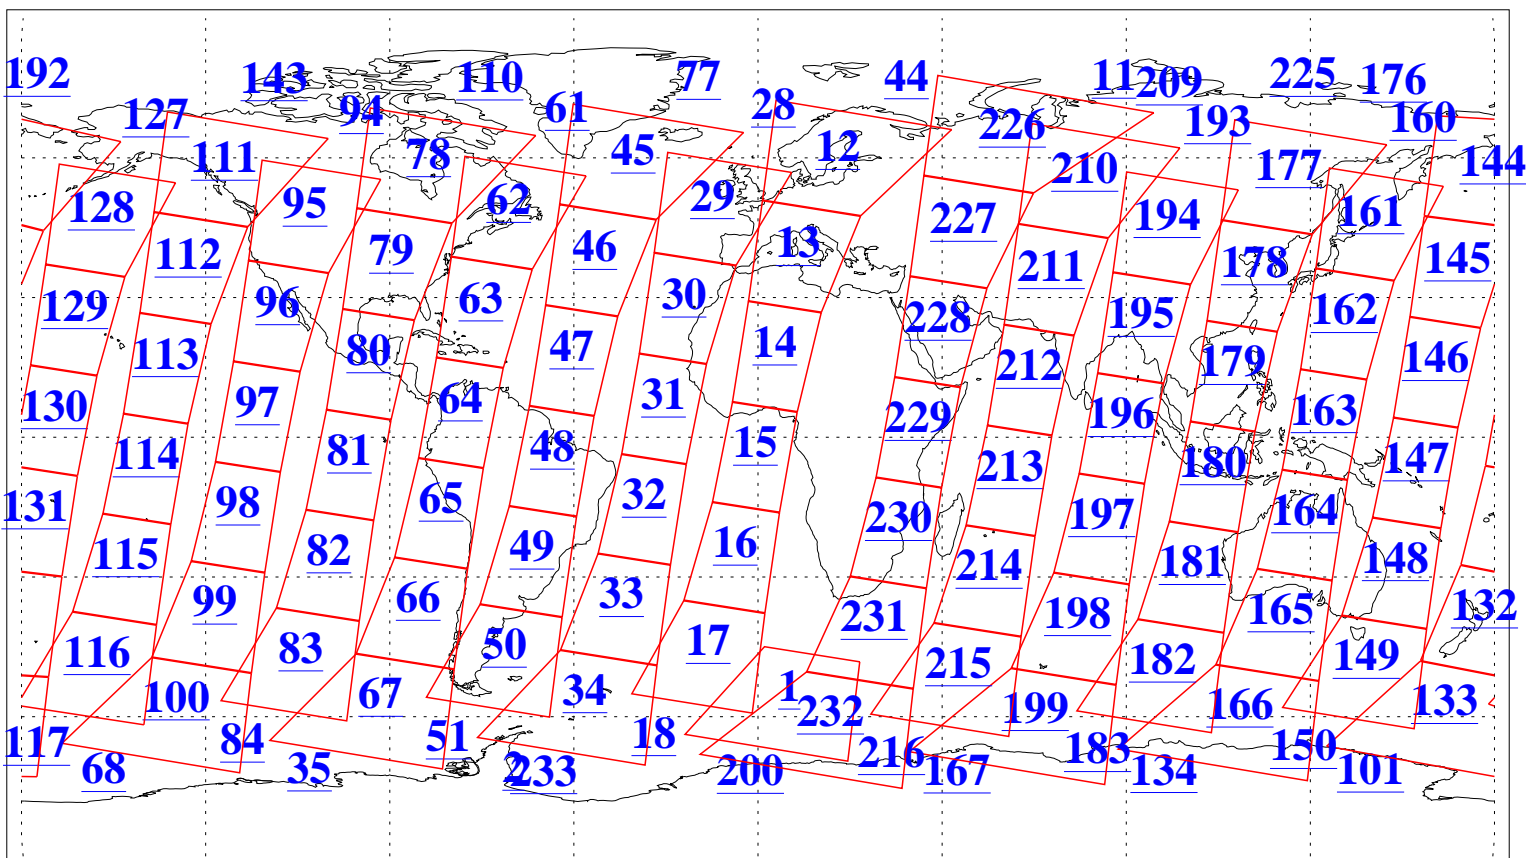

L1B Availability
AMSU Granules: 240
HSB Granules: 0
AIRS Granules: 240

13 Feb 2005
DoY 44
Aqua Day 1016
Granules: 1 to 120

Granules: 121 to 240

Legend: AMSU Available, HSB Available, AIRS Available

L1B Availability
AMSU Granules: 240
HSB Granules: 0
AIRS Granules: 240

13 Feb 2005
DoY 44
Aqua Day 1016
Ascending Granules

Descending Granules

Legend: AMSU Available, HSB Available, AIRS Available

L1B Availability
 AMSU Granules: 240
 HSB Granules: 0
 AIRS Granules: 240

13 Feb 2005
 DoY 44
 Aqua Day 1016

Northern Hemisphere Granules

Southern Hemisphere Granules

Legend: AMSU Available, HSB Available, AIRS Available