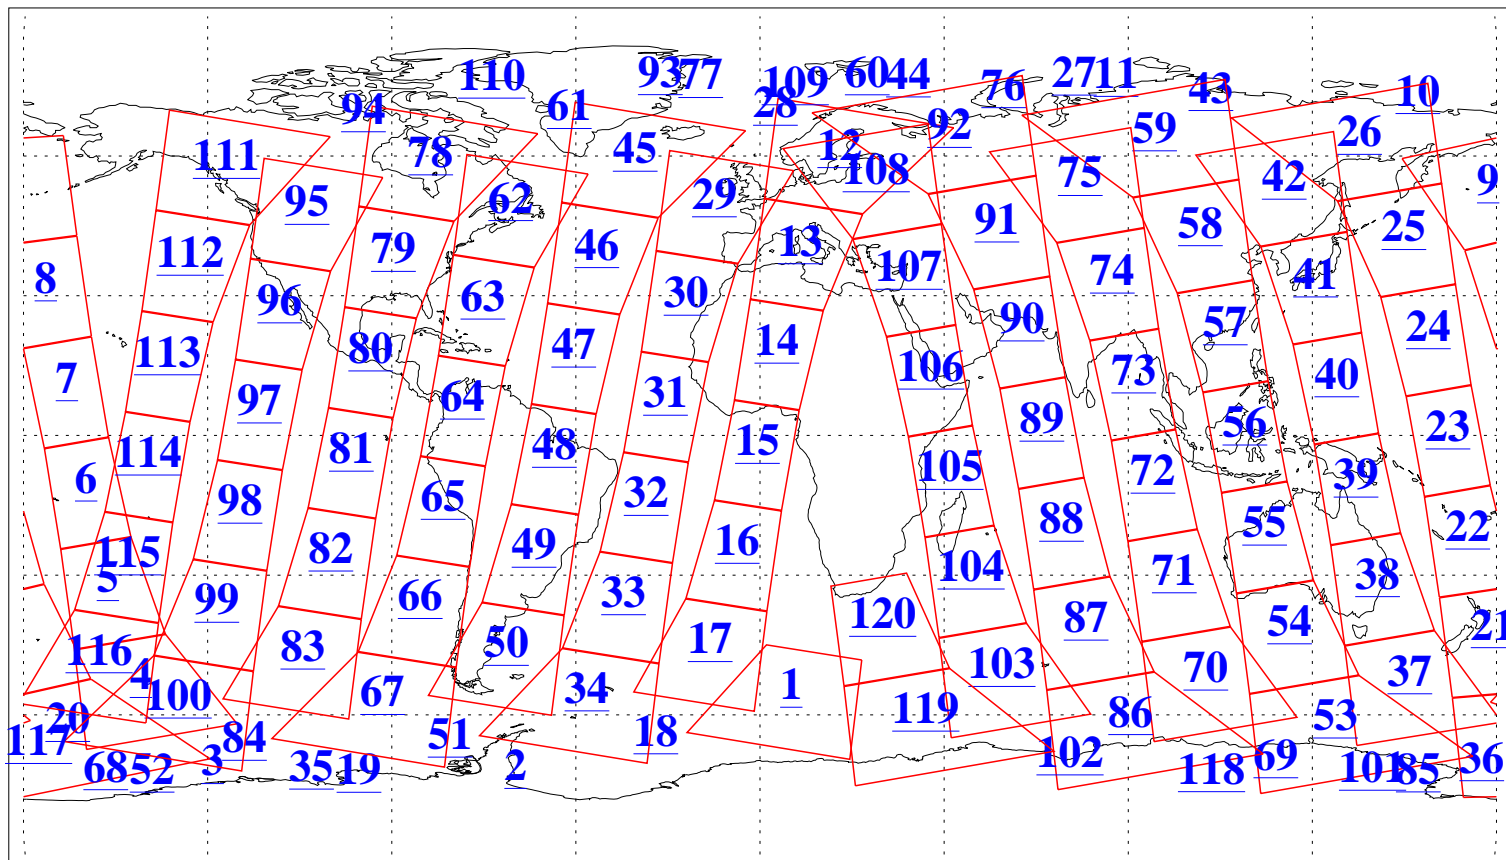

L1B Availability
AMSU Granules: 240
HSB Granules: 0
AIRS Granules: 240

13 Feb 2005
DoY 44
Aqua Day 1016
Granules: 1 to 120

Granules: 121 to 240

Legend: AMSU Available, HSB Available, AIRS Available

L1B Availability
AMSU Granules: 240
HSB Granules: 0
AIRS Granules: 240

13 Feb 2005
DoY 44
Aqua Day 1016
Ascending Granules

Descending Granules

Legend: AMSU Available, HSB Available, AIRS Available

L1B Availability
 AMSU Granules: 240
 HSB Granules: 0
 AIRS Granules: 240

13 Feb 2005
 DoY 44
 Aqua Day 1016

Northern Hemisphere Granules

Southern Hemisphere Granules

Legend: AMSU Available, HSB Available, AIRS Available