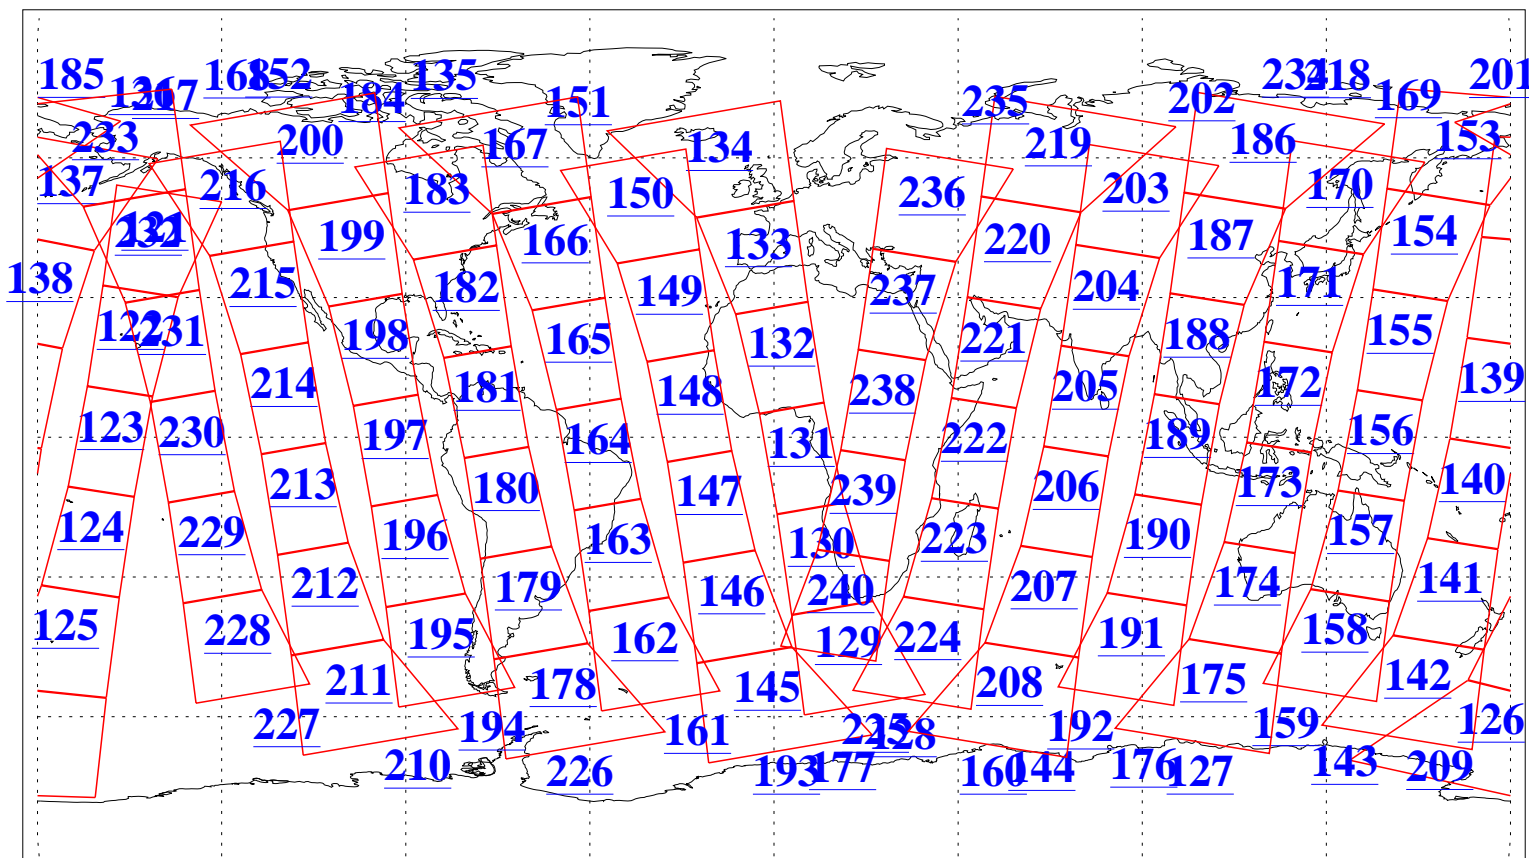

L1B Availability
AMSU Granules: 240
HSB Granules: 0
AIRS Granules: 240

12 Feb 2005
DoY 43
Aqua Day 1015
Granules: 1 to 120

Granules: 121 to 240

Legend: AMSU Available, HSB Available, AIRS Available

L1B Availability
AMSU Granules: 240
HSB Granules: 0
AIRS Granules: 240

12 Feb 2005
DoY 43
Aqua Day 1015
Ascending Granules

Descending Granules

Legend: AMSU Available, HSB Available, AIRS Available

L1B Availability
 AMSU Granules: 240
 HSB Granules: 0
 AIRS Granules: 240

12 Feb 2005
 DoY 43
 Aqua Day 1015

Northern Hemisphere Granules

Southern Hemisphere Granules

Legend: AMSU Available, *HSB Available*, **AIRS Available**