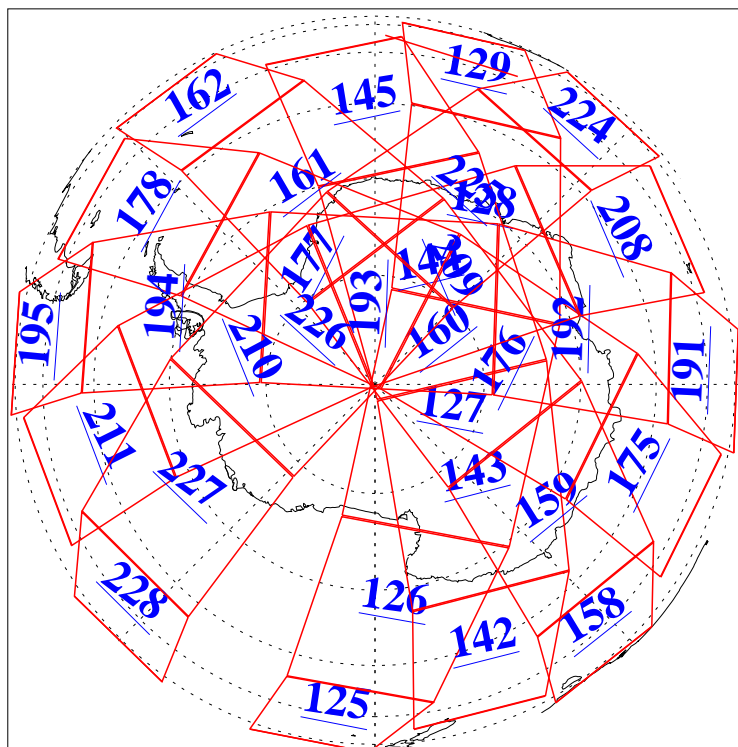

L1B Availability
AMSU Granules: 240
HSB Granules: 0
AIRS Granules: 240

12 Feb 2005
DoY 43
Aqua Day 1015
Granules: 1 to 120

Granules: 121 to 240

Legend: AMSU Available, HSB Available, AIRS Available

L1B Availability
AMSU Granules: 240
HSB Granules: 0
AIRS Granules: 240

12 Feb 2005
DoY 43
Aqua Day 1015
Ascending Granules

Descending Granules

Legend: AMSU Available, HSB Available, AIRS Available

L1B Availability
 AMSU Granules: 240
 HSB Granules: 0
 AIRS Granules: 240

12 Feb 2005
 DoY 43
 Aqua Day 1015

Northern Hemisphere Granules

Southern Hemisphere Granules

Legend: AMSU Available, *HSB Available*, **AIRS Available**