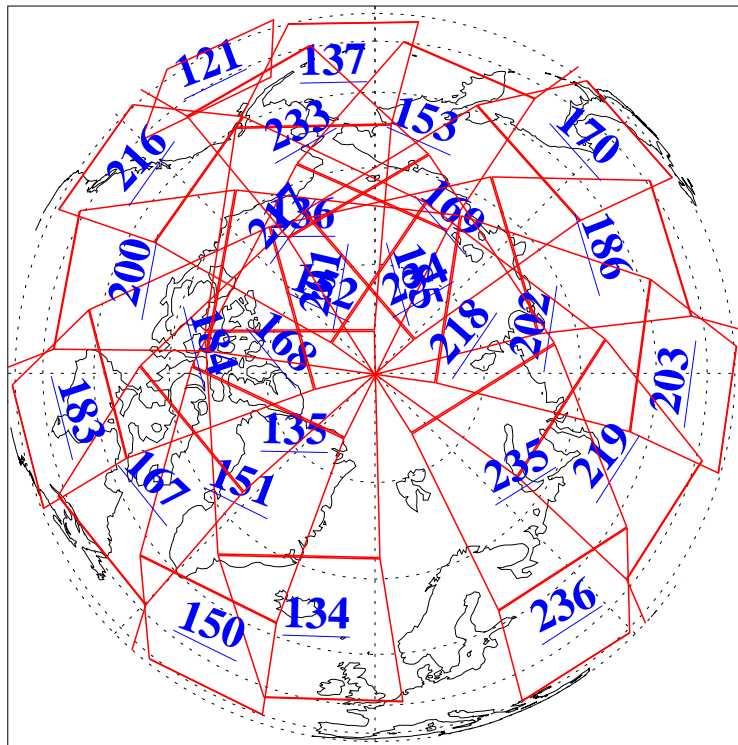

L1B Availability
AMSU Granules: 240
HSB Granules: 0
AIRS Granules: 240

12 Feb 2005
DoY 43
Aqua Day 1015
Granules: 1 to 120

Granules: 121 to 240

Legend: AMSU Available, HSB Available, AIRS Available

L1B Availability
AMSU Granules: 240
HSB Granules: 0
AIRS Granules: 240

12 Feb 2005
DoY 43
Aqua Day 1015
Ascending Granules

Descending Granules

Legend: AMSU Available, HSB Available, AIRS Available

L1B Availability
 AMSU Granules: 240
 HSB Granules: 0
 AIRS Granules: 240

12 Feb 2005
 DoY 43
 Aqua Day 1015

Northern Hemisphere Granules

Southern Hemisphere Granules

Legend: AMSU Available, *HSB Available*, **AIRS Available**