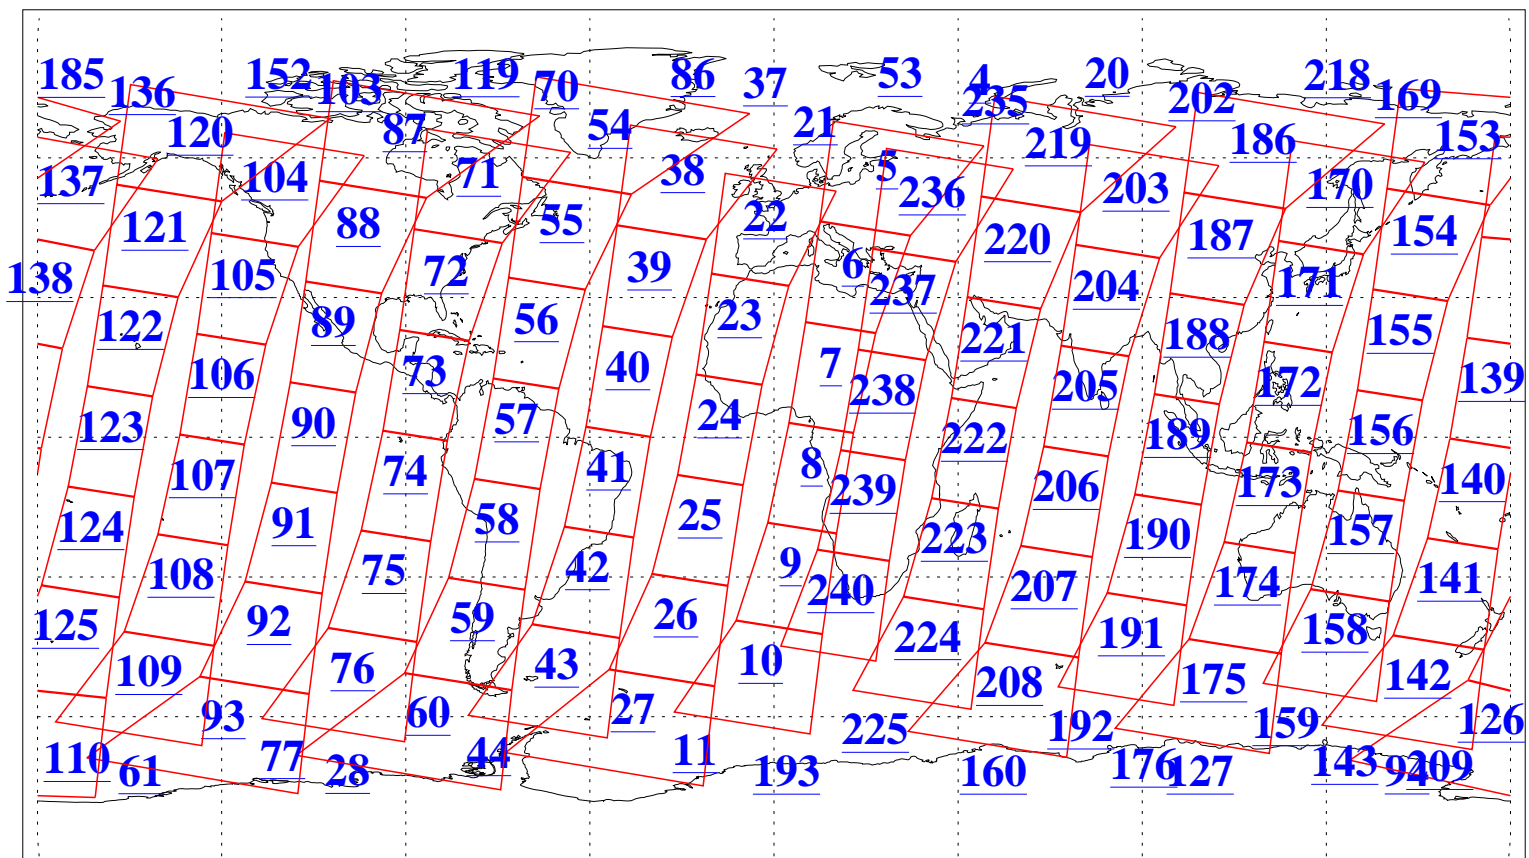

L1B Availability
AMSU Granules: 240
HSB Granules: 0
AIRS Granules: 240

12 Feb 2005
DoY 43
Aqua Day 1015
Granules: 1 to 120

Granules: 121 to 240

Legend: AMSU Available, HSB Available, AIRS Available

L1B Availability
AMSU Granules: 240
HSB Granules: 0
AIRS Granules: 240

12 Feb 2005
DoY 43
Aqua Day 1015
Ascending Granules

Descending Granules

Legend: AMSU Available, HSB Available, AIRS Available

L1B Availability
 AMSU Granules: 240
 HSB Granules: 0
 AIRS Granules: 240

12 Feb 2005
 DoY 43
 Aqua Day 1015

Northern Hemisphere Granules

Southern Hemisphere Granules

Legend: AMSU Available, *HSB Available*, **AIRS Available**