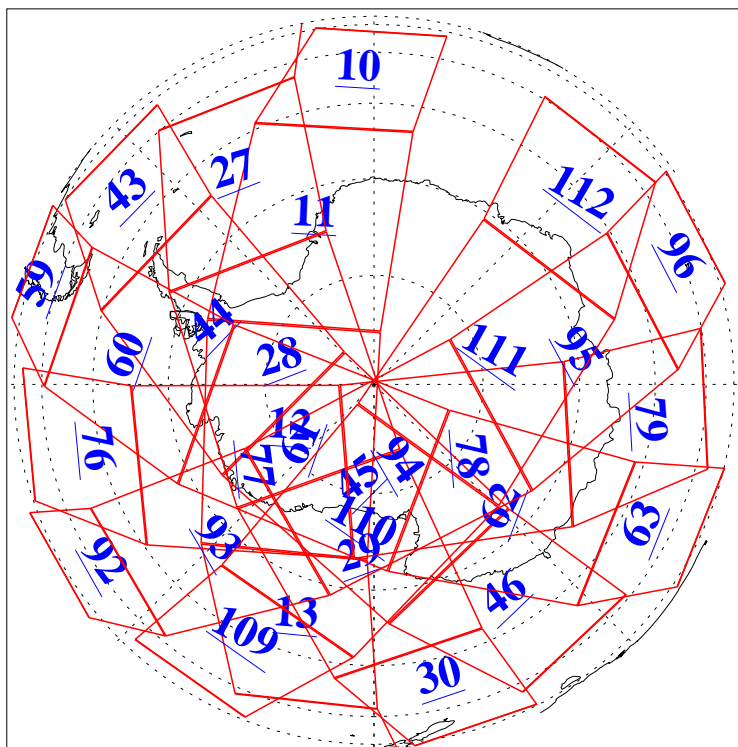

L1B Availability
AMSU Granules: 240
HSB Granules: 0
AIRS Granules: 240

12 Feb 2005
DoY 43
Aqua Day 1015
Granules: 1 to 120

Granules: 121 to 240

Legend: AMSU Available, HSB Available, AIRS Available

L1B Availability
AMSU Granules: 240
HSB Granules: 0
AIRS Granules: 240

12 Feb 2005
DoY 43
Aqua Day 1015
Ascending Granules

Descending Granules

Legend: AMSU Available, HSB Available, AIRS Available

L1B Availability
 AMSU Granules: 240
 HSB Granules: 0
 AIRS Granules: 240

12 Feb 2005
 DoY 43
 Aqua Day 1015

Northern Hemisphere Granules

Southern Hemisphere Granules

Legend: AMSU Available, *HSB Available*, **AIRS Available**