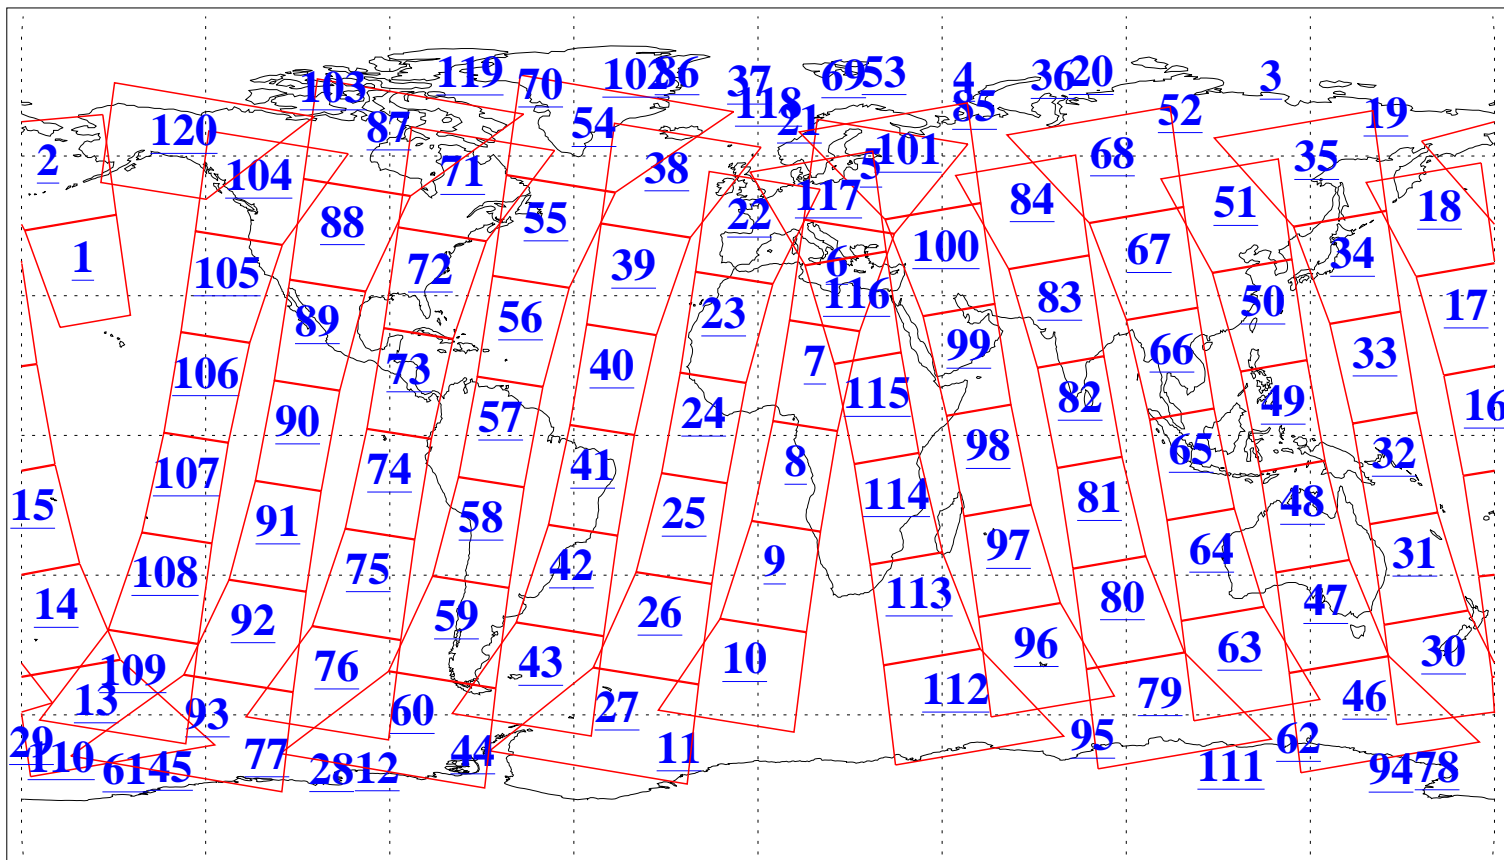

L1B Availability
AMSU Granules: 240
HSB Granules: 0
AIRS Granules: 240

12 Feb 2005
DoY 43
Aqua Day 1015
Granules: 1 to 120

Granules: 121 to 240

Legend: AMSU Available, HSB Available, AIRS Available

L1B Availability
AMSU Granules: 240
HSB Granules: 0
AIRS Granules: 240

12 Feb 2005
DoY 43
Aqua Day 1015
Ascending Granules

Descending Granules

Legend: AMSU Available, HSB Available, AIRS Available

L1B Availability
 AMSU Granules: 240
 HSB Granules: 0
 AIRS Granules: 240

12 Feb 2005
 DoY 43
 Aqua Day 1015

Northern Hemisphere Granules

Southern Hemisphere Granules

Legend: AMSU Available, *HSB Available*, **AIRS Available**