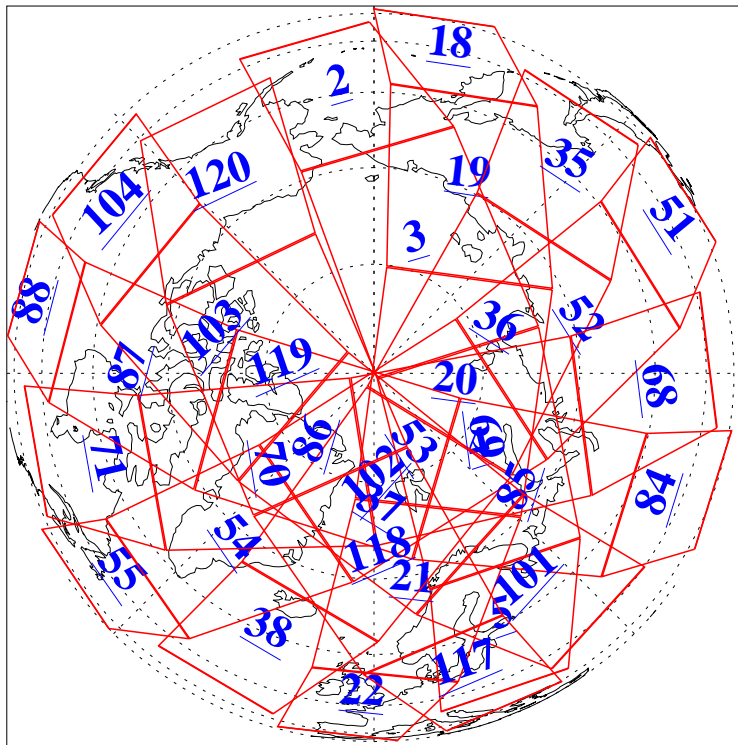

L1B Availability
AMSU Granules: 240
HSB Granules: 0
AIRS Granules: 240

12 Feb 2005
DoY 43
Aqua Day 1015
Granules: 1 to 120

Granules: 121 to 240

Legend: AMSU Available, HSB Available, AIRS Available

L1B Availability
AMSU Granules: 240
HSB Granules: 0
AIRS Granules: 240

12 Feb 2005
DoY 43
Aqua Day 1015
Ascending Granules

Descending Granules

Legend: AMSU Available, HSB Available, AIRS Available

L1B Availability
 AMSU Granules: 240
 HSB Granules: 0
 AIRS Granules: 240

12 Feb 2005
 DoY 43
 Aqua Day 1015

Northern Hemisphere Granules

Southern Hemisphere Granules

Legend: AMSU Available, *HSB Available*, **AIRS Available**