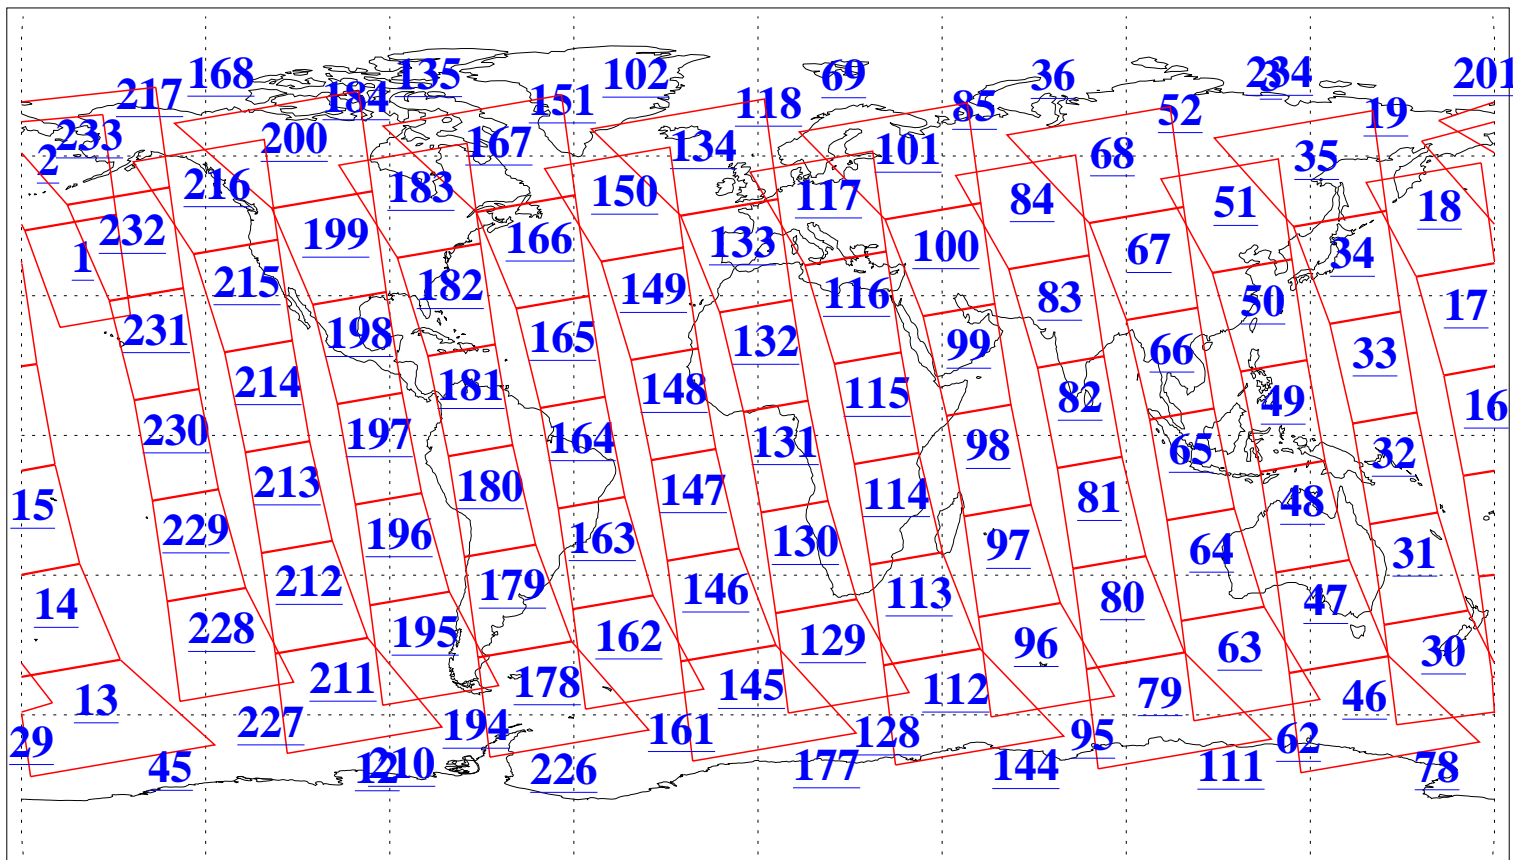

L1B Availability
AMSU Granules: 240
HSB Granules: 0
AIRS Granules: 240

12 Feb 2005
DoY 43
Aqua Day 1015
Granules: 1 to 120

Granules: 121 to 240

Legend: AMSU Available, HSB Available, AIRS Available

L1B Availability
AMSU Granules: 240
HSB Granules: 0
AIRS Granules: 240

12 Feb 2005
DoY 43
Aqua Day 1015
Ascending Granules

Descending Granules

Legend: AMSU Available, HSB Available, AIRS Available

L1B Availability
 AMSU Granules: 240
 HSB Granules: 0
 AIRS Granules: 240

12 Feb 2005
 DoY 43
 Aqua Day 1015

Northern Hemisphere Granules

Southern Hemisphere Granules

Legend: AMSU Available, *HSB Available*, **AIRS Available**