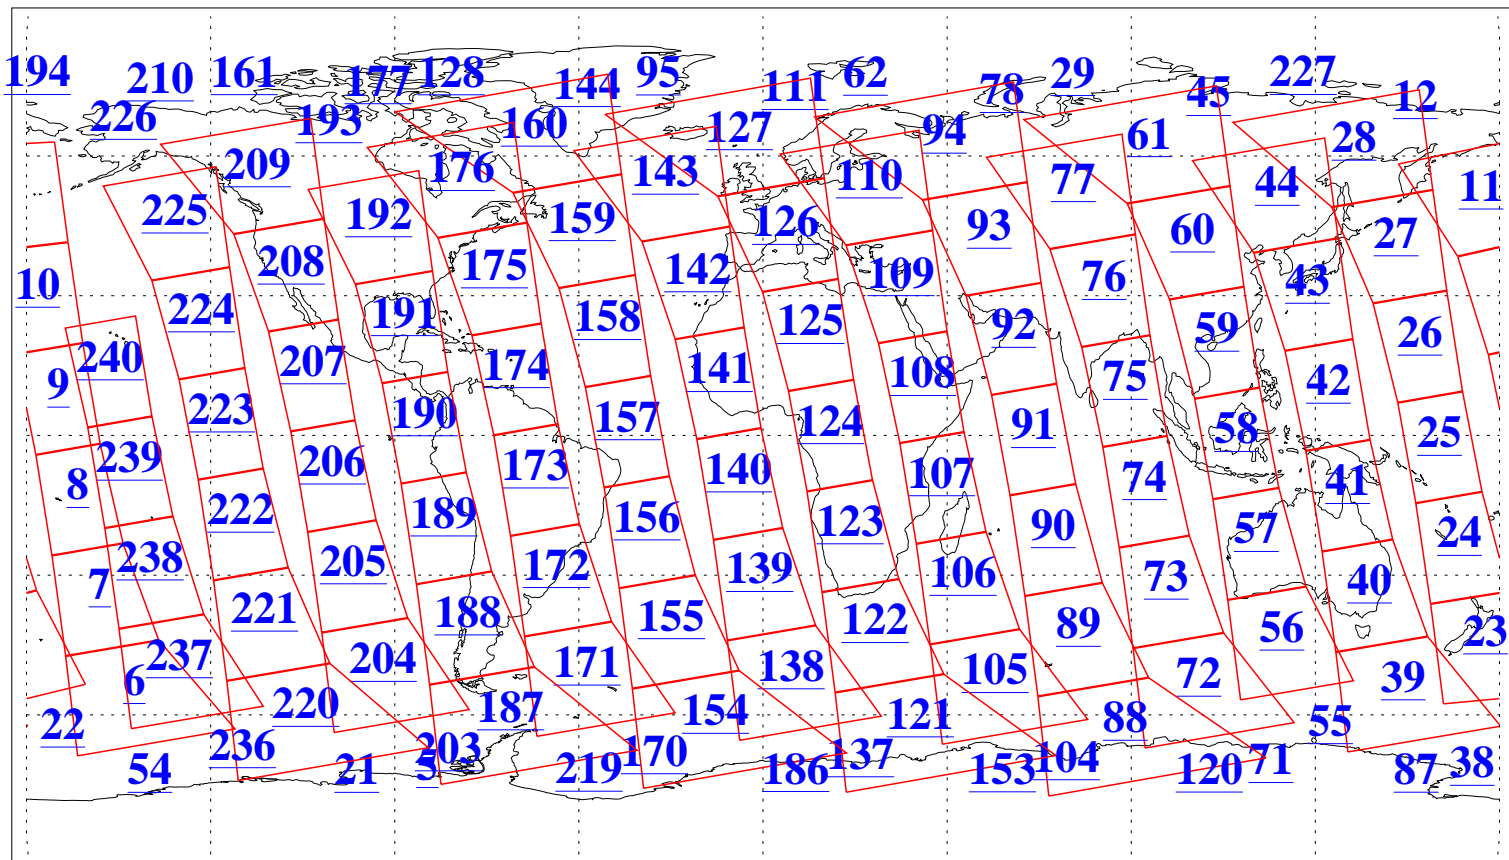

L1B Availability
AMSU Granules: 240
HSB Granules: 0
AIRS Granules: 240

11 Feb 2005
DoY 42
Aqua Day 1014
Granules: 1 to 120

Granules: 121 to 240

Legend: AMSU Available, HSB Available, AIRS Available

L1B Availability
AMSU Granules: 240
HSB Granules: 0
AIRS Granules: 240

11 Feb 2005
DoY 42
Aqua Day 1014
Ascending Granules

Descending Granules

Legend: AMSU Available, HSB Available, AIRS Available

L1B Availability
 AMSU Granules: 240
 HSB Granules: 0
 AIRS Granules: 240

11 Feb 2005
 DoY 42
 Aqua Day 1014

Northern Hemisphere Granules

Southern Hemisphere Granules

Legend: AMSU Available, HSB Available, AIRS Available