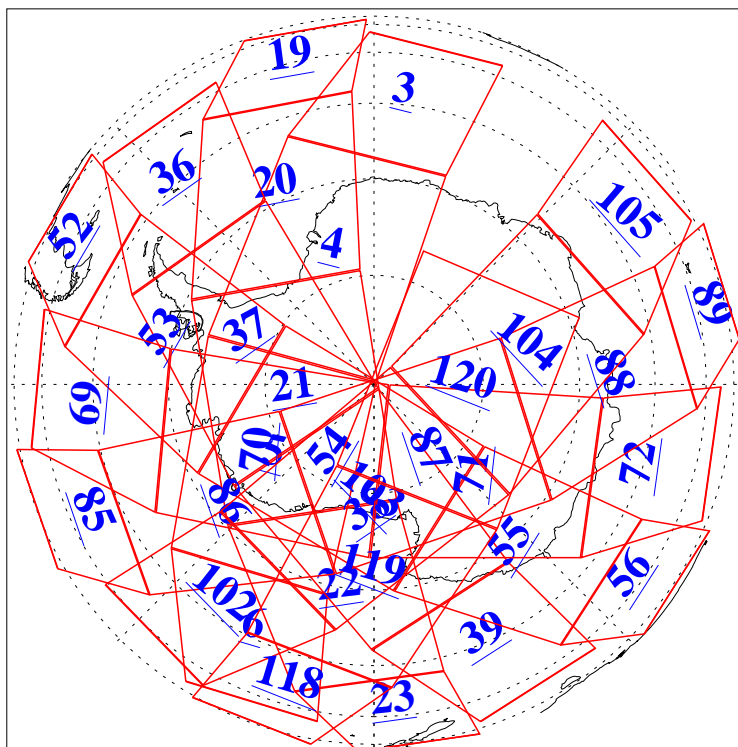

L1B Availability
AMSU Granules: 240
HSB Granules: 0
AIRS Granules: 240

11 Feb 2005
DoY 42
Aqua Day 1014
Granules: 1 to 120

Granules: 121 to 240

Legend: AMSU Available, HSB Available, AIRS Available

L1B Availability
AMSU Granules: 240
HSB Granules: 0
AIRS Granules: 240

11 Feb 2005
DoY 42
Aqua Day 1014
Ascending Granules

Descending Granules

Legend: AMSU Available, HSB Available, AIRS Available

L1B Availability
 AMSU Granules: 240
 HSB Granules: 0
 AIRS Granules: 240

11 Feb 2005
 DoY 42
 Aqua Day 1014

Northern Hemisphere Granules

Southern Hemisphere Granules

Legend: AMSU Available, HSB Available, AIRS Available