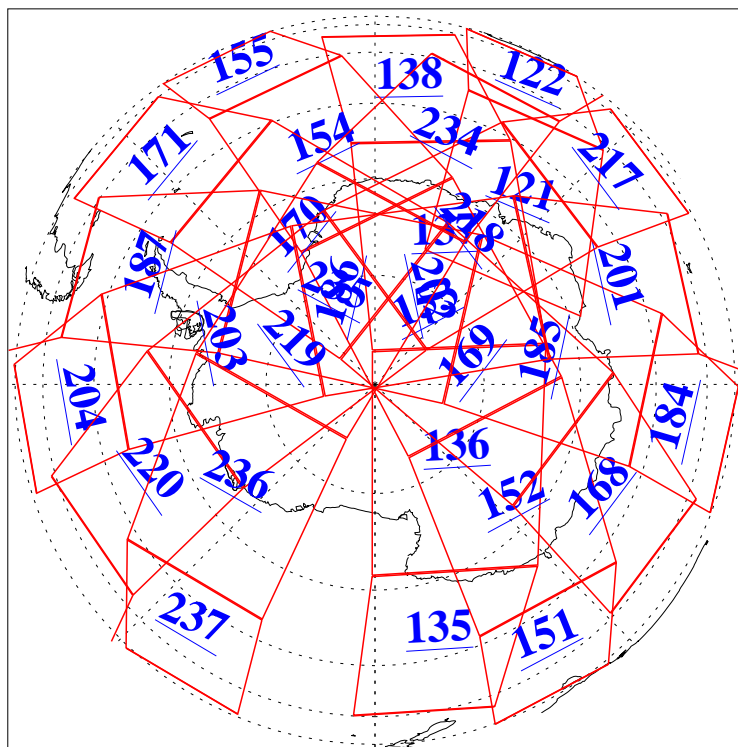

L1B Availability
AMSU Granules: 240
HSB Granules: 0
AIRS Granules: 240

11 Feb 2005
DoY 42
Aqua Day 1014
Granules: 1 to 120

Granules: 121 to 240

Legend: AMSU Available, HSB Available, AIRS Available

L1B Availability
AMSU Granules: 240
HSB Granules: 0
AIRS Granules: 240

11 Feb 2005
DoY 42
Aqua Day 1014
Ascending Granules

Descending Granules

Legend: AMSU Available, HSB Available, AIRS Available

L1B Availability
 AMSU Granules: 240
 HSB Granules: 0
 AIRS Granules: 240

11 Feb 2005
 DoY 42
 Aqua Day 1014

Northern Hemisphere Granules

Southern Hemisphere Granules

Legend: AMSU Available, HSB Available, AIRS Available