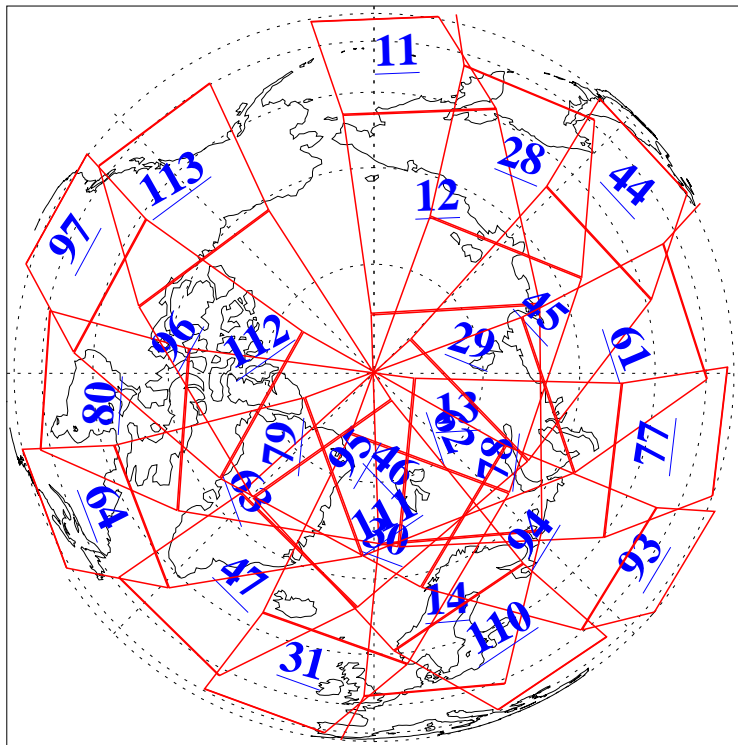

L1B Availability
AMSU Granules: 240
HSB Granules: 0
AIRS Granules: 240

11 Feb 2005
DoY 42
Aqua Day 1014
Granules: 1 to 120

Granules: 121 to 240

Legend: AMSU Available, HSB Available, AIRS Available

L1B Availability
AMSU Granules: 240
HSB Granules: 0
AIRS Granules: 240

11 Feb 2005
DoY 42
Aqua Day 1014
Ascending Granules

Descending Granules

Legend: AMSU Available, HSB Available, AIRS Available

L1B Availability
 AMSU Granules: 240
 HSB Granules: 0
 AIRS Granules: 240

11 Feb 2005
 DoY 42
 Aqua Day 1014

Northern Hemisphere Granules

Southern Hemisphere Granules

Legend: AMSU Available, HSB Available, AIRS Available