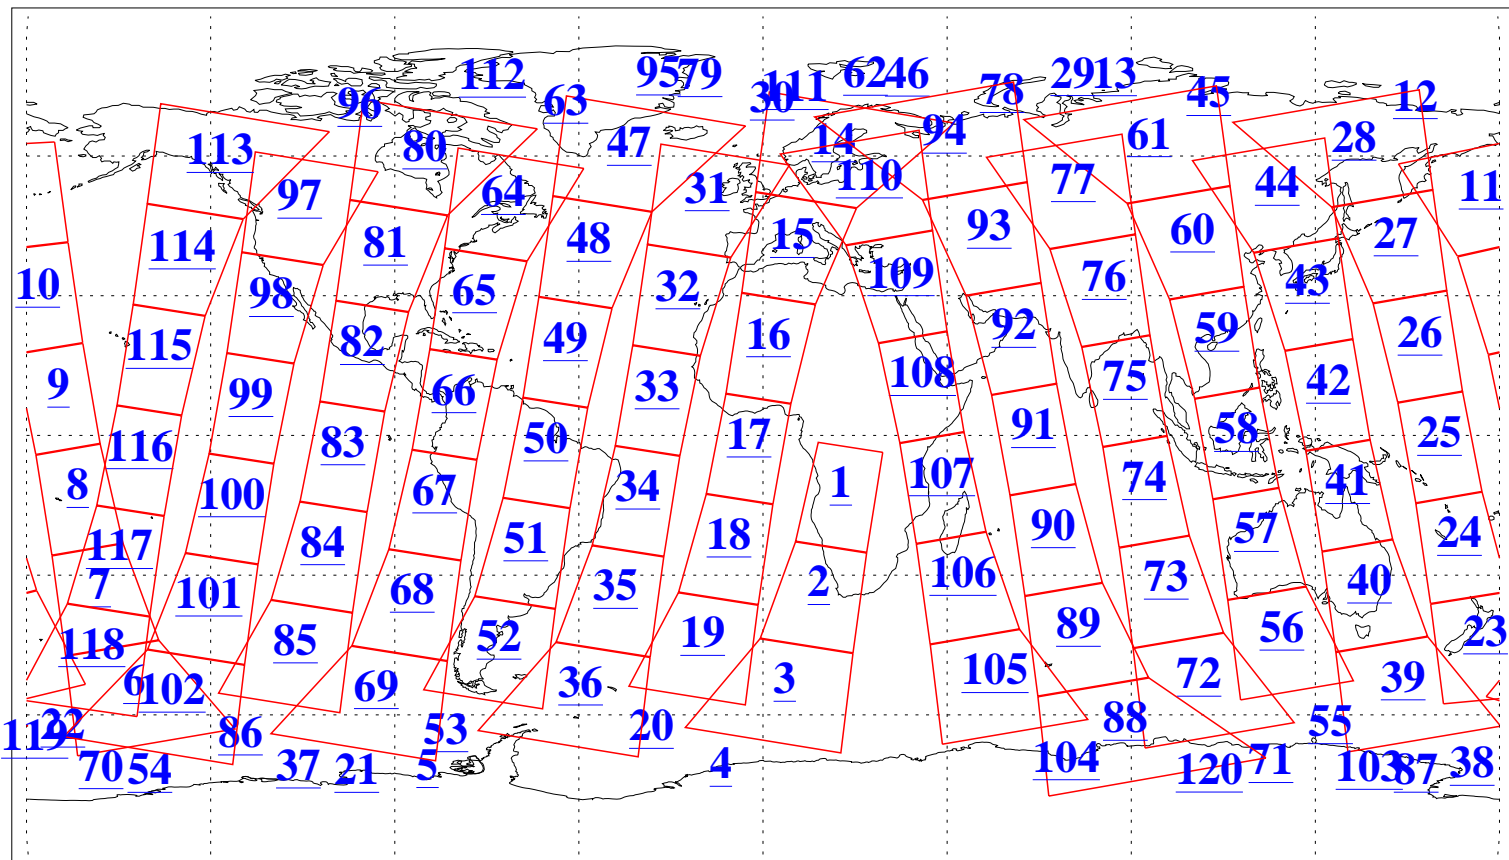

L1B Availability
AMSU Granules: 240
HSB Granules: 0
AIRS Granules: 240

11 Feb 2005
DoY 42
Aqua Day 1014
Granules: 1 to 120

Granules: 121 to 240

Legend: AMSU Available, HSB Available, AIRS Available

L1B Availability
AMSU Granules: 240
HSB Granules: 0
AIRS Granules: 240

11 Feb 2005
DoY 42
Aqua Day 1014
Ascending Granules

Descending Granules

Legend: AMSU Available, HSB Available, AIRS Available

L1B Availability
 AMSU Granules: 240
 HSB Granules: 0
 AIRS Granules: 240

11 Feb 2005
 DoY 42
 Aqua Day 1014

Northern Hemisphere Granules

Southern Hemisphere Granules

Legend: AMSU Available, HSB Available, AIRS Available