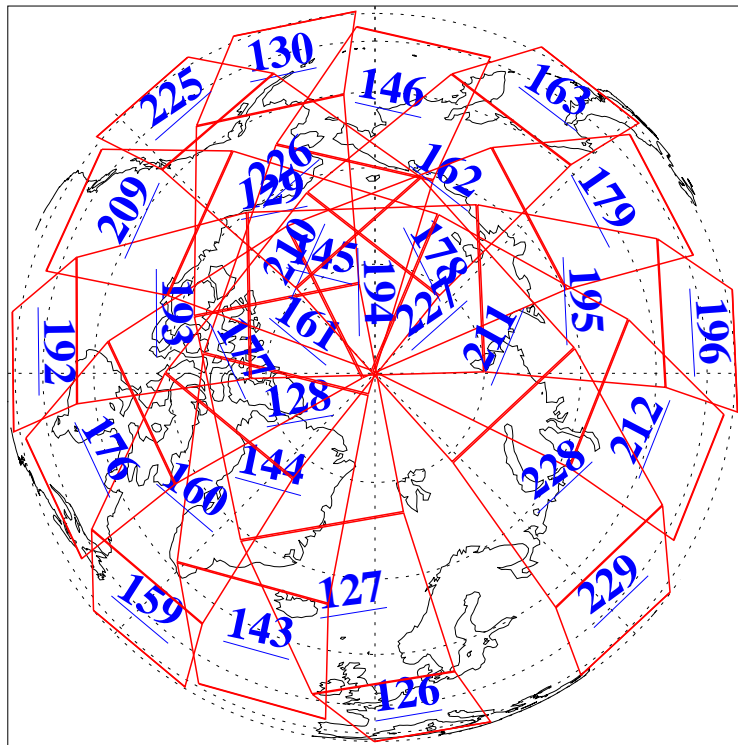

L1B Availability
AMSU Granules: 240
HSB Granules: 0
AIRS Granules: 240

11 Feb 2005
DoY 42
Aqua Day 1014
Granules: 1 to 120

Granules: 121 to 240

Legend: AMSU Available, HSB Available, AIRS Available

L1B Availability
AMSU Granules: 240
HSB Granules: 0
AIRS Granules: 240

11 Feb 2005
DoY 42
Aqua Day 1014
Ascending Granules

Descending Granules

Legend: AMSU Available, HSB Available, AIRS Available

L1B Availability
 AMSU Granules: 240
 HSB Granules: 0
 AIRS Granules: 240

11 Feb 2005
 DoY 42
 Aqua Day 1014

Northern Hemisphere Granules

Southern Hemisphere Granules

Legend: AMSU Available, HSB Available, AIRS Available