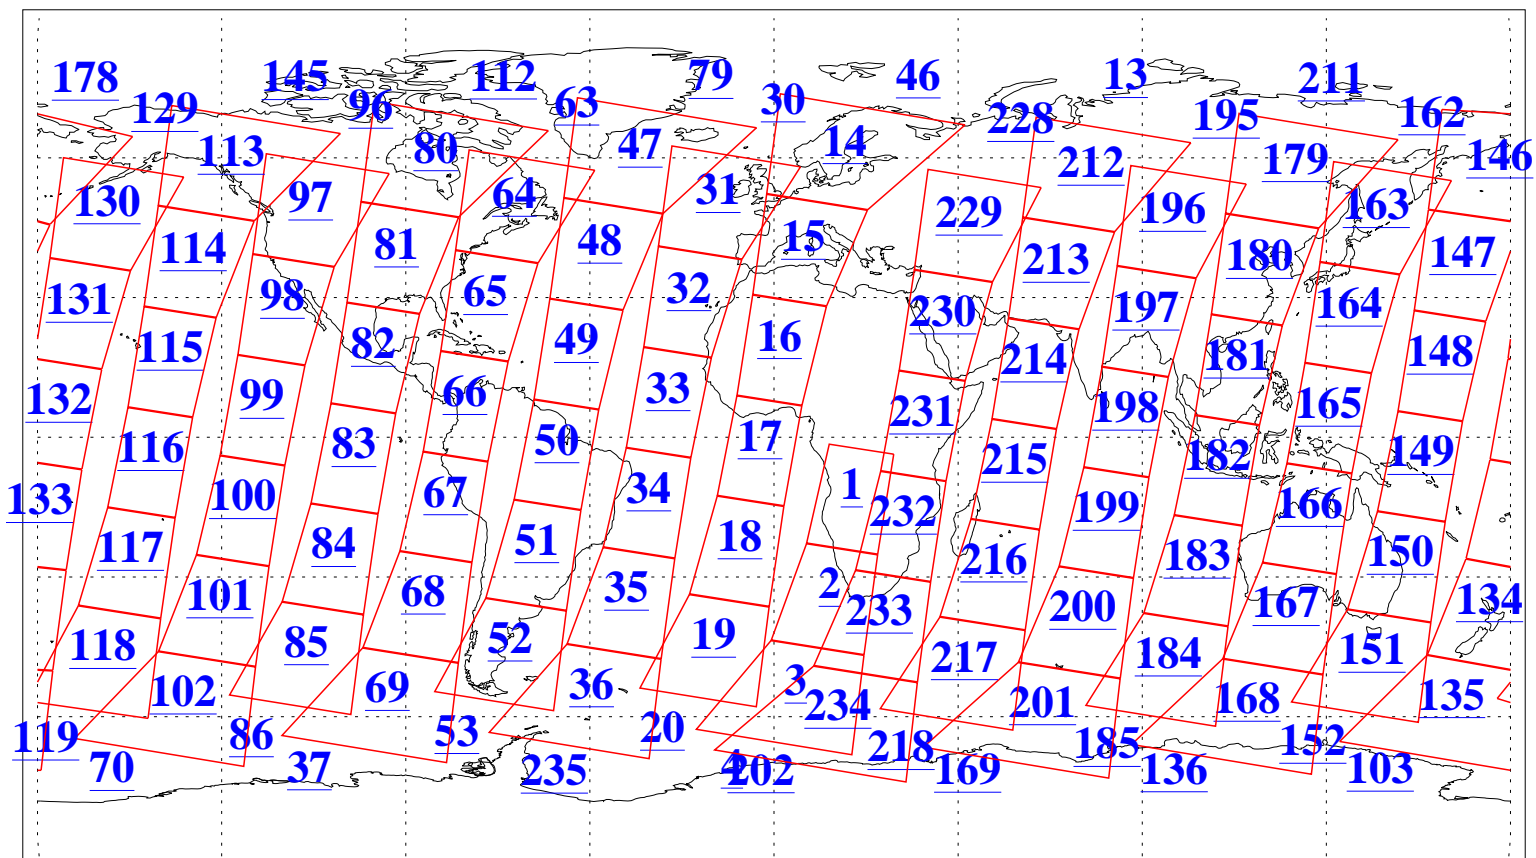

L1B Availability
AMSU Granules: 240
HSB Granules: 0
AIRS Granules: 240

11 Feb 2005
DoY 42
Aqua Day 1014
Granules: 1 to 120

Granules: 121 to 240

Legend: AMSU Available, HSB Available, AIRS Available

L1B Availability
AMSU Granules: 240
HSB Granules: 0
AIRS Granules: 240

11 Feb 2005
DoY 42
Aqua Day 1014
Ascending Granules

Descending Granules

Legend: AMSU Available, HSB Available, AIRS Available

L1B Availability
 AMSU Granules: 240
 HSB Granules: 0
 AIRS Granules: 240

11 Feb 2005
 DoY 42
 Aqua Day 1014

Northern Hemisphere Granules

Southern Hemisphere Granules

Legend: AMSU Available, HSB Available, AIRS Available