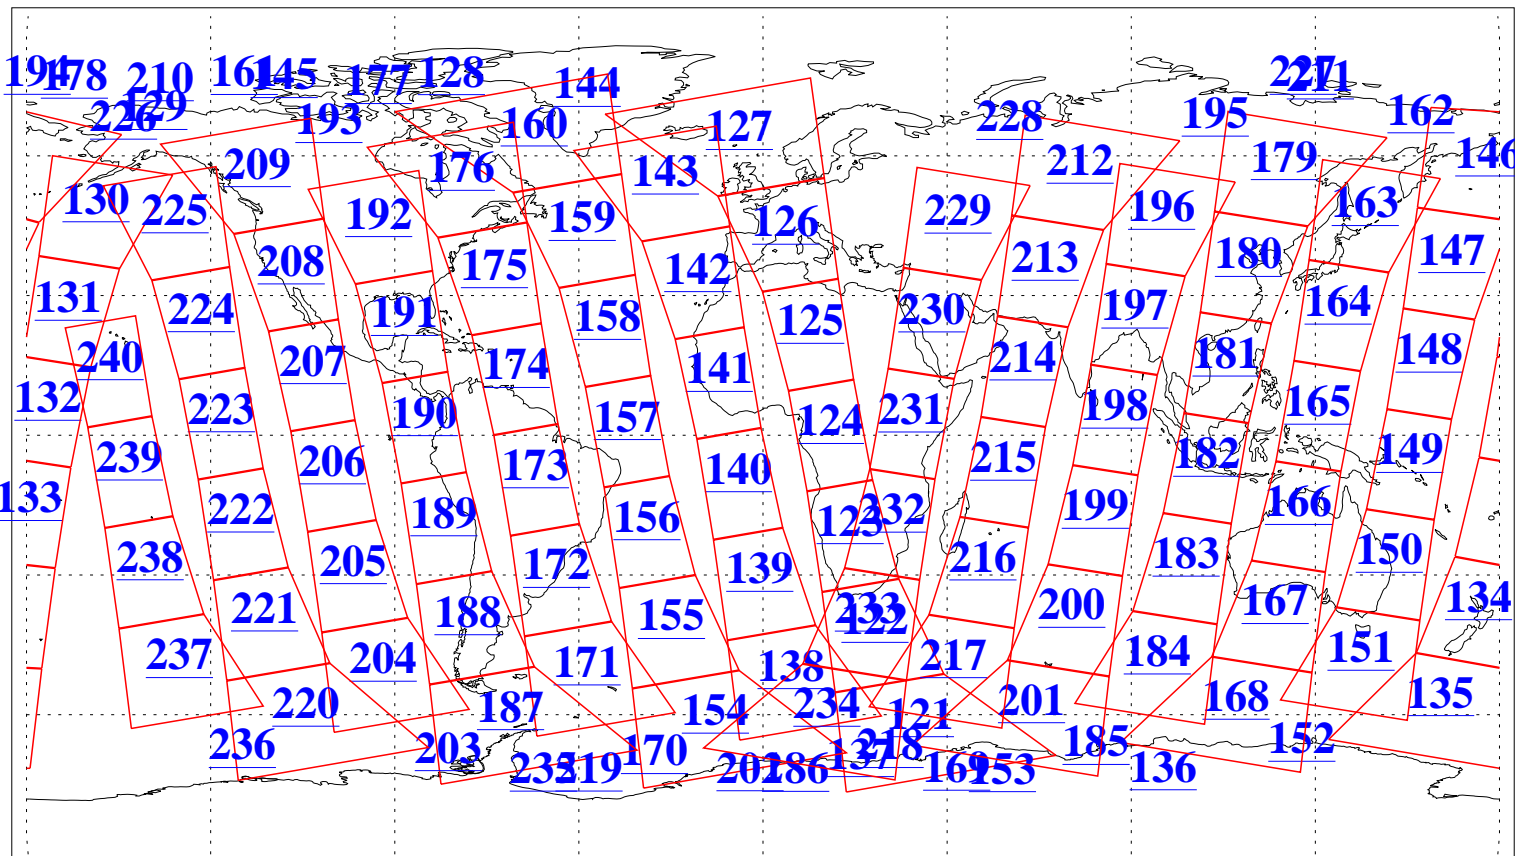

L1B Availability
AMSU Granules: 240
HSB Granules: 0
AIRS Granules: 240

11 Feb 2005
DoY 42
Aqua Day 1014
Granules: 1 to 120

Granules: 121 to 240

Legend: AMSU Available, HSB Available, AIRS Available

L1B Availability
AMSU Granules: 240
HSB Granules: 0
AIRS Granules: 240

11 Feb 2005
DoY 42
Aqua Day 1014
Ascending Granules

Descending Granules

Legend: AMSU Available, HSB Available, AIRS Available

L1B Availability
 AMSU Granules: 240
 HSB Granules: 0
 AIRS Granules: 240

11 Feb 2005
 DoY 42
 Aqua Day 1014