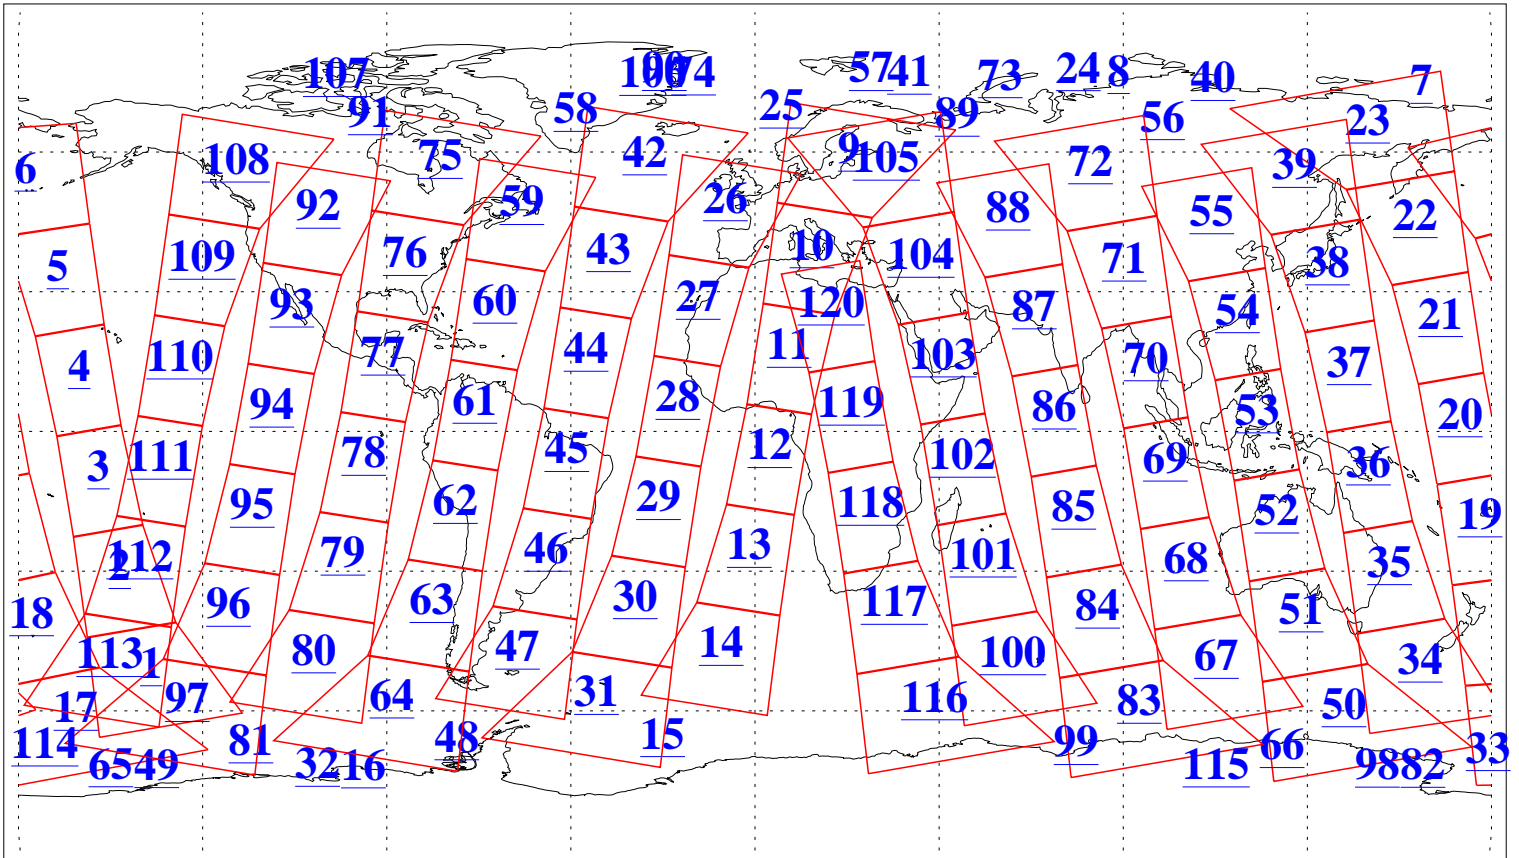

L1B Availability
AMSU Granules: 240
HSB Granules: 0
AIRS Granules: 240

8 Feb 2005
DoY 39
Aqua Day 1011
Granules: 1 to 120

Granules: 121 to 240

Legend: AMSU Available, HSB Available, AIRS Available

L1B Availability
AMSU Granules: 240
HSB Granules: 0
AIRS Granules: 240

8 Feb 2005
DoY 39
Aqua Day 1011
Ascending Granules

Descending Granules

Legend: AMSU Available, HSB Available, AIRS Available

L1B Availability
 AMSU Granules: 240
 HSB Granules: 0
 AIRS Granules: 240

8 Feb 2005
 DoY 39
 Aqua Day 1011

Northern Hemisphere Granules

Southern Hemisphere Granules

Legend: AMSU Available, HSB Available, AIRS Available