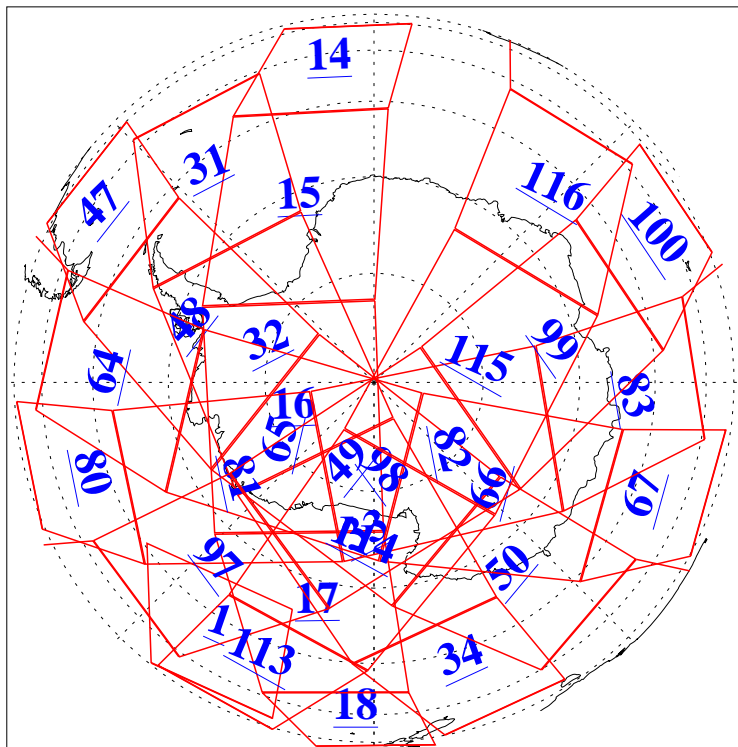

L1B Availability
AMSU Granules: 240
HSB Granules: 0
AIRS Granules: 240

8 Feb 2005
DoY 39
Aqua Day 1011
Granules: 1 to 120

Granules: 121 to 240

Legend: AMSU Available, HSB Available, AIRS Available

L1B Availability
AMSU Granules: 240
HSB Granules: 0
AIRS Granules: 240

8 Feb 2005
DoY 39
Aqua Day 1011
Ascending Granules

Descending Granules

Legend: AMSU Available, HSB Available, AIRS Available

L1B Availability
 AMSU Granules: 240
 HSB Granules: 0
 AIRS Granules: 240

8 Feb 2005
 DoY 39
 Aqua Day 1011

Northern Hemisphere Granules

Southern Hemisphere Granules

Legend: AMSU Available, HSB Available, AIRS Available