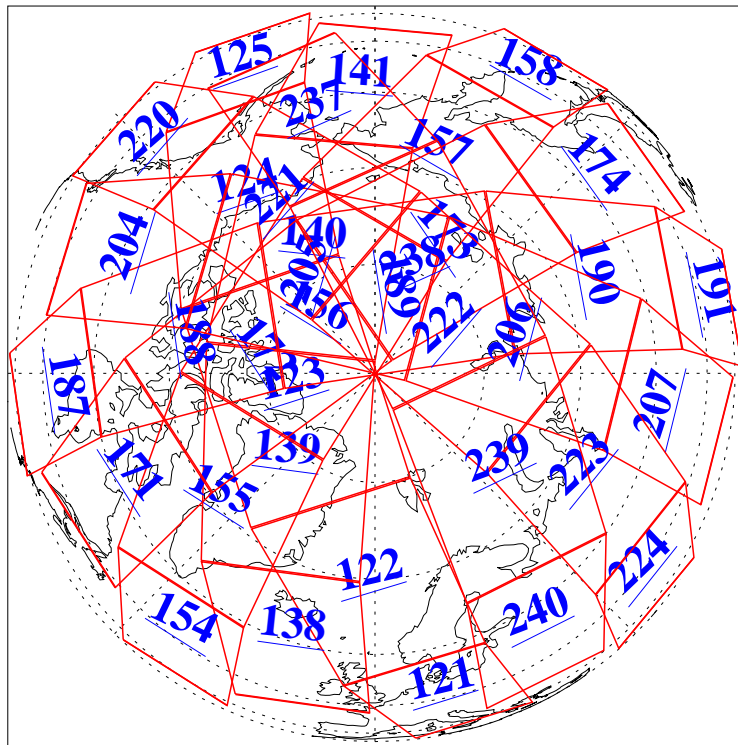

L1B Availability
AMSU Granules: 240
HSB Granules: 0
AIRS Granules: 240

8 Feb 2005
DoY 39
Aqua Day 1011
Granules: 1 to 120

Granules: 121 to 240

Legend: AMSU Available, HSB Available, AIRS Available

L1B Availability
AMSU Granules: 240
HSB Granules: 0
AIRS Granules: 240

8 Feb 2005
DoY 39
Aqua Day 1011
Ascending Granules

Descending Granules

Legend: AMSU Available, HSB Available, AIRS Available

L1B Availability
 AMSU Granules: 240
 HSB Granules: 0
 AIRS Granules: 240

8 Feb 2005
 DoY 39
 Aqua Day 1011

Northern Hemisphere Granules

Southern Hemisphere Granules

Legend: AMSU Available, HSB Available, AIRS Available