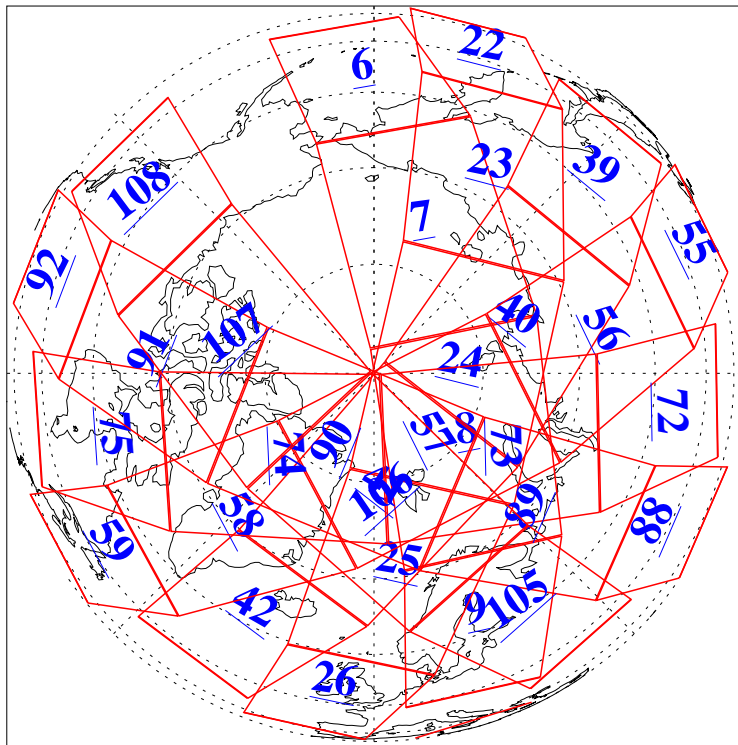

L1B Availability
AMSU Granules: 240
HSB Granules: 0
AIRS Granules: 240

8 Feb 2005
DoY 39
Aqua Day 1011
Granules: 1 to 120

Granules: 121 to 240

Legend: AMSU Available, HSB Available, AIRS Available

L1B Availability
AMSU Granules: 240
HSB Granules: 0
AIRS Granules: 240

8 Feb 2005
DoY 39
Aqua Day 1011
Ascending Granules

Descending Granules

Legend: AMSU Available, HSB Available, AIRS Available

L1B Availability
 AMSU Granules: 240
 HSB Granules: 0
 AIRS Granules: 240

8 Feb 2005
 DoY 39
 Aqua Day 1011

Northern Hemisphere Granules

Southern Hemisphere Granules

Legend: AMSU Available, HSB Available, AIRS Available