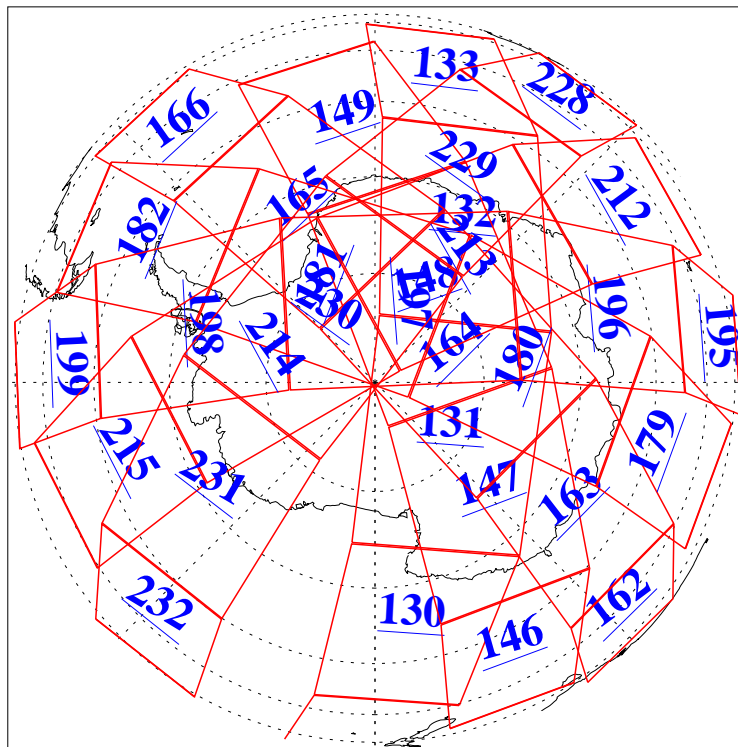

L1B Availability
AMSU Granules: 240
HSB Granules: 0
AIRS Granules: 240

8 Feb 2005
DoY 39
Aqua Day 1011
Granules: 1 to 120

Granules: 121 to 240

Legend: AMSU Available, HSB Available, AIRS Available

L1B Availability
AMSU Granules: 240
HSB Granules: 0
AIRS Granules: 240

8 Feb 2005
DoY 39
Aqua Day 1011
Ascending Granules

Descending Granules

Legend: AMSU Available, HSB Available, AIRS Available

L1B Availability
 AMSU Granules: 240
 HSB Granules: 0
 AIRS Granules: 240

8 Feb 2005
 DoY 39
 Aqua Day 1011

Northern Hemisphere Granules

Southern Hemisphere Granules

Legend: AMSU Available, HSB Available, AIRS Available