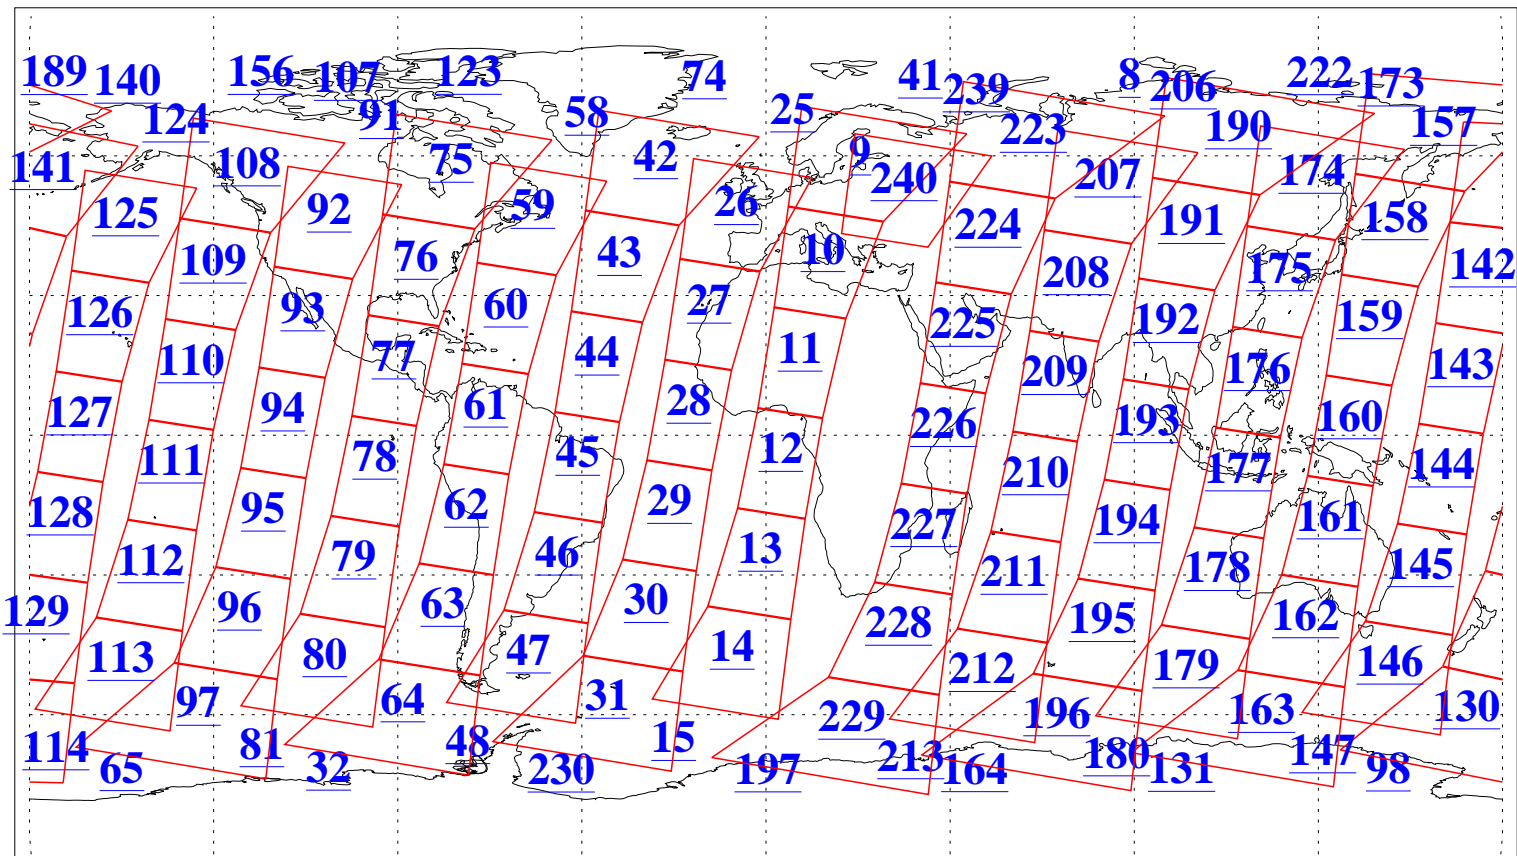

L1B Availability
AMSU Granules: 240
HSB Granules: 0
AIRS Granules: 240

8 Feb 2005
DoY 39
Aqua Day 1011
Granules: 1 to 120

Granules: 121 to 240

Legend: AMSU Available, HSB Available, AIRS Available

L1B Availability
AMSU Granules: 240
HSB Granules: 0
AIRS Granules: 240

8 Feb 2005
DoY 39
Aqua Day 1011
Ascending Granules

Descending Granules

Legend: AMSU Available, HSB Available, AIRS Available

L1B Availability
 AMSU Granules: 240
 HSB Granules: 0
 AIRS Granules: 240

8 Feb 2005
 DoY 39
 Aqua Day 1011

Northern Hemisphere Granules

Southern Hemisphere Granules

Legend: AMSU Available, HSB Available, AIRS Available