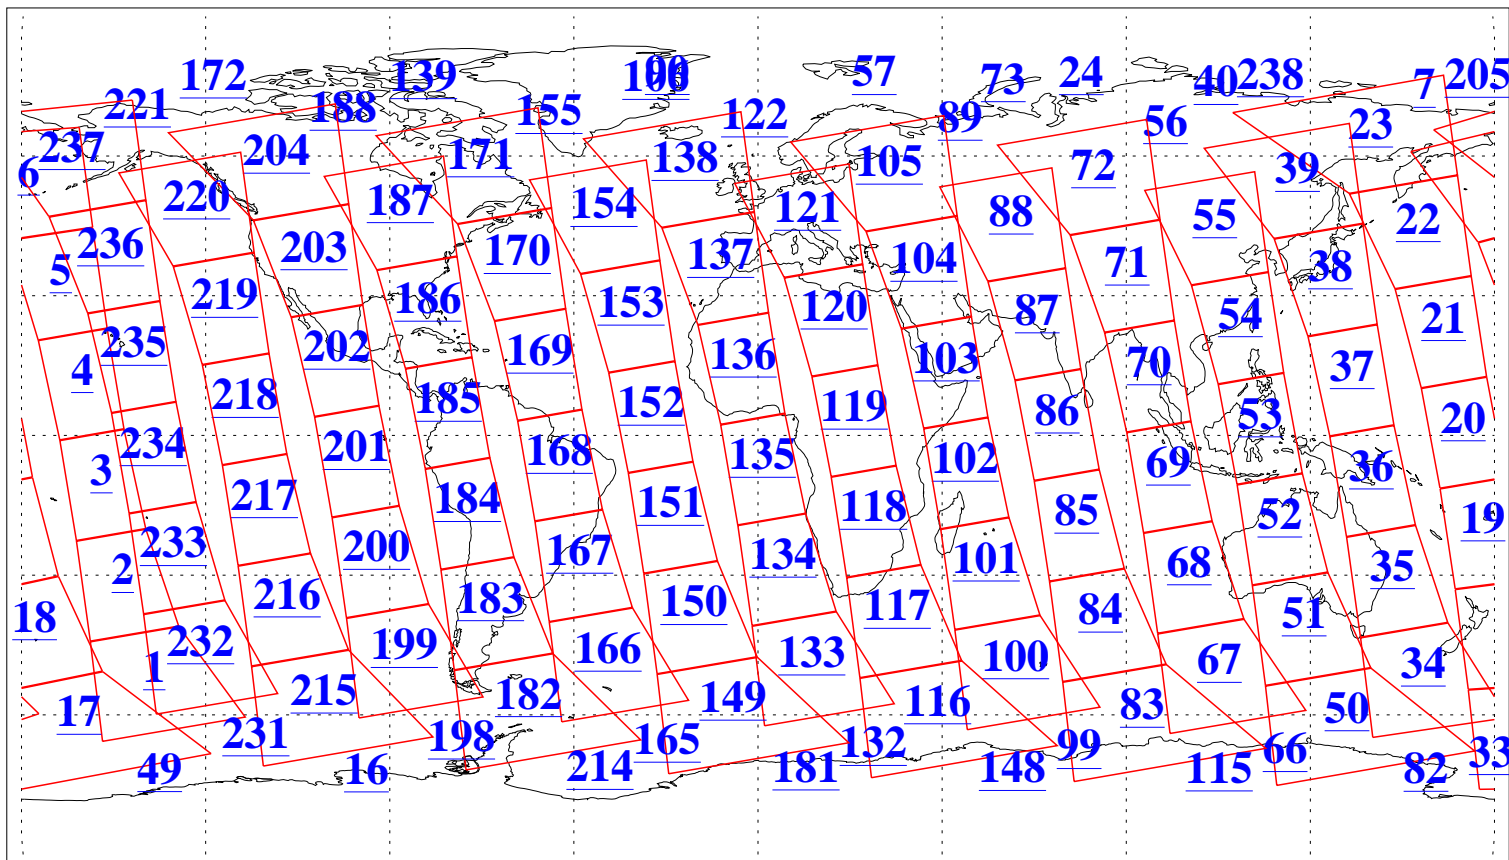

L1B Availability
AMSU Granules: 240
HSB Granules: 0
AIRS Granules: 240

8 Feb 2005
DoY 39
Aqua Day 1011
Granules: 1 to 120

Granules: 121 to 240

Legend: AMSU Available, HSB Available, AIRS Available

L1B Availability
AMSU Granules: 240
HSB Granules: 0
AIRS Granules: 240

8 Feb 2005
DoY 39
Aqua Day 1011
Ascending Granules

Descending Granules

Legend: AMSU Available, HSB Available, AIRS Available

L1B Availability
 AMSU Granules: 240
 HSB Granules: 0
 AIRS Granules: 240

8 Feb 2005
 DoY 39
 Aqua Day 1011

Northern Hemisphere Granules

Southern Hemisphere Granules

Legend: AMSU Available, HSB Available, AIRS Available