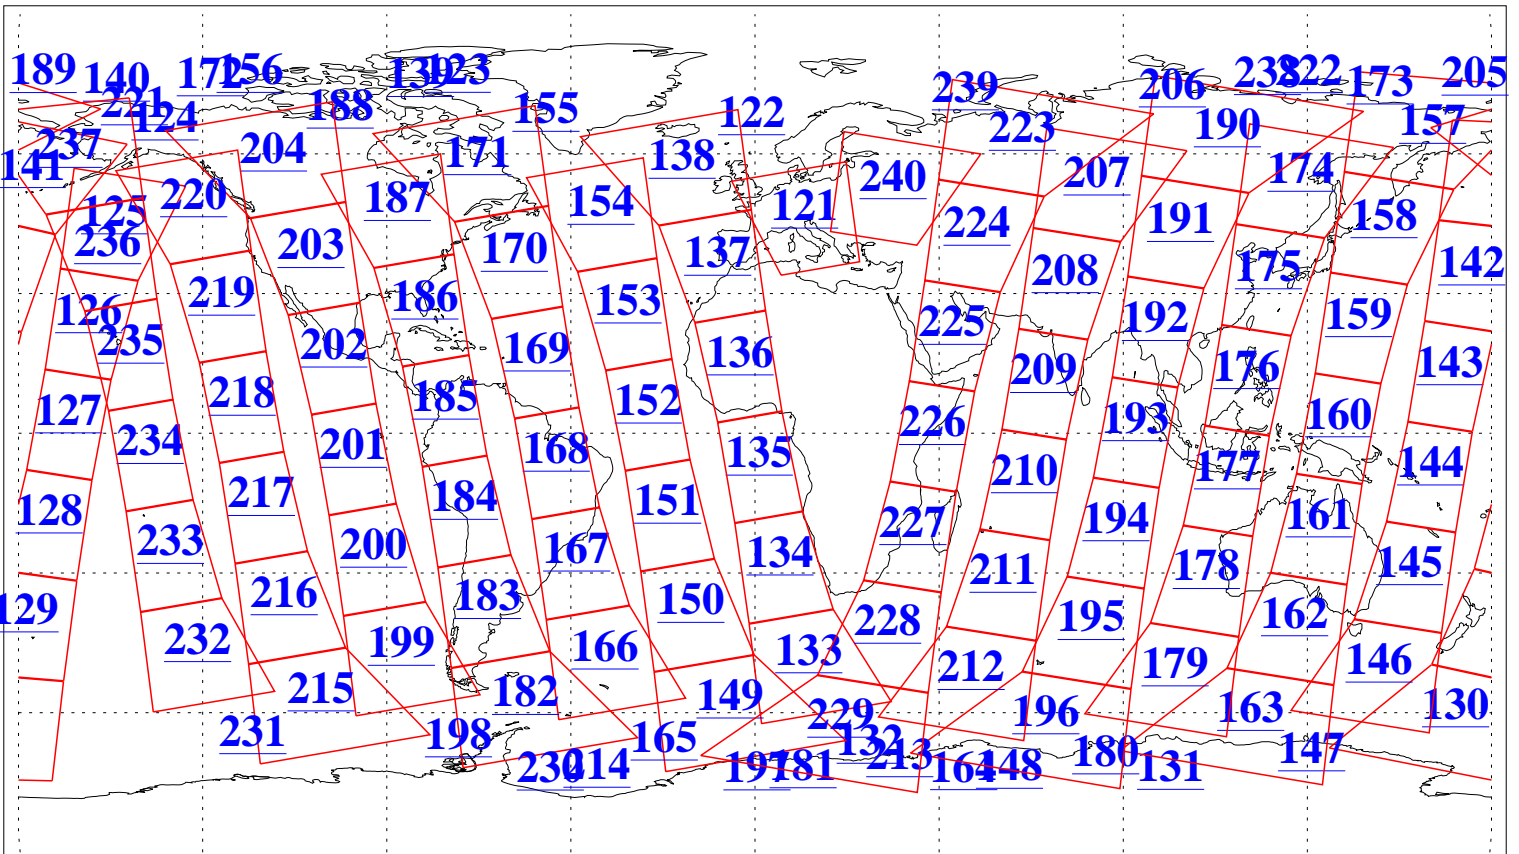

L1B Availability
AMSU Granules: 240
HSB Granules: 0
AIRS Granules: 240

8 Feb 2005
DoY 39
Aqua Day 1011
Granules: 1 to 120

Granules: 121 to 240

Legend: AMSU Available, HSB Available, AIRS Available

L1B Availability
AMSU Granules: 240
HSB Granules: 0
AIRS Granules: 240

8 Feb 2005
DoY 39
Aqua Day 1011
Ascending Granules

Descending Granules

Legend: AMSU Available, HSB Available, AIRS Available

L1B Availability
 AMSU Granules: 240
 HSB Granules: 0
 AIRS Granules: 240

8 Feb 2005
 DoY 39
 Aqua Day 1011