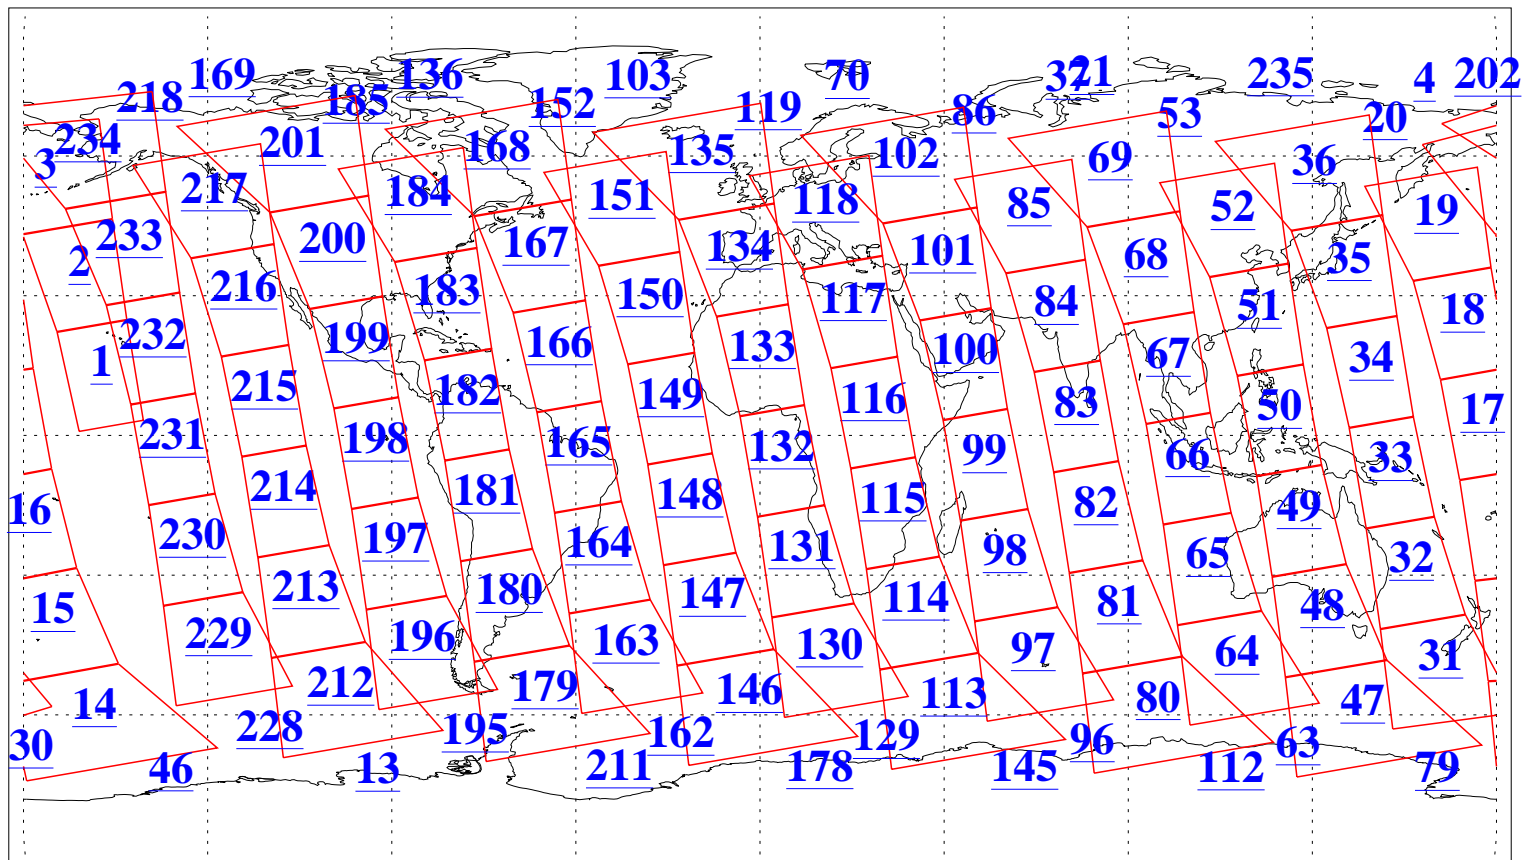

L1B Availability
AMSU Granules: 240
HSB Granules: 0
AIRS Granules: 240

3 Feb 2005
DoY 34
Aqua Day 1006
Granules: 1 to 120

Granules: 121 to 240

Legend: AMSU Available, HSB Available, AIRS Available

L1B Availability
AMSU Granules: 240
HSB Granules: 0
AIRS Granules: 240

3 Feb 2005
DoY 34
Aqua Day 1006

Ascending Granules

Descending Granules

Legend: AMSU Available, HSB Available, AIRS Available

L1B Availability
AMSU Granules: 240
HSB Granules: 0
AIRS Granules: 240

3 Feb 2005
DoY 34
Aqua Day 1006

Northern Hemisphere Granules

Southern Hemisphere Granules

Legend: AMSU Available, HSB Available, AIRS Available