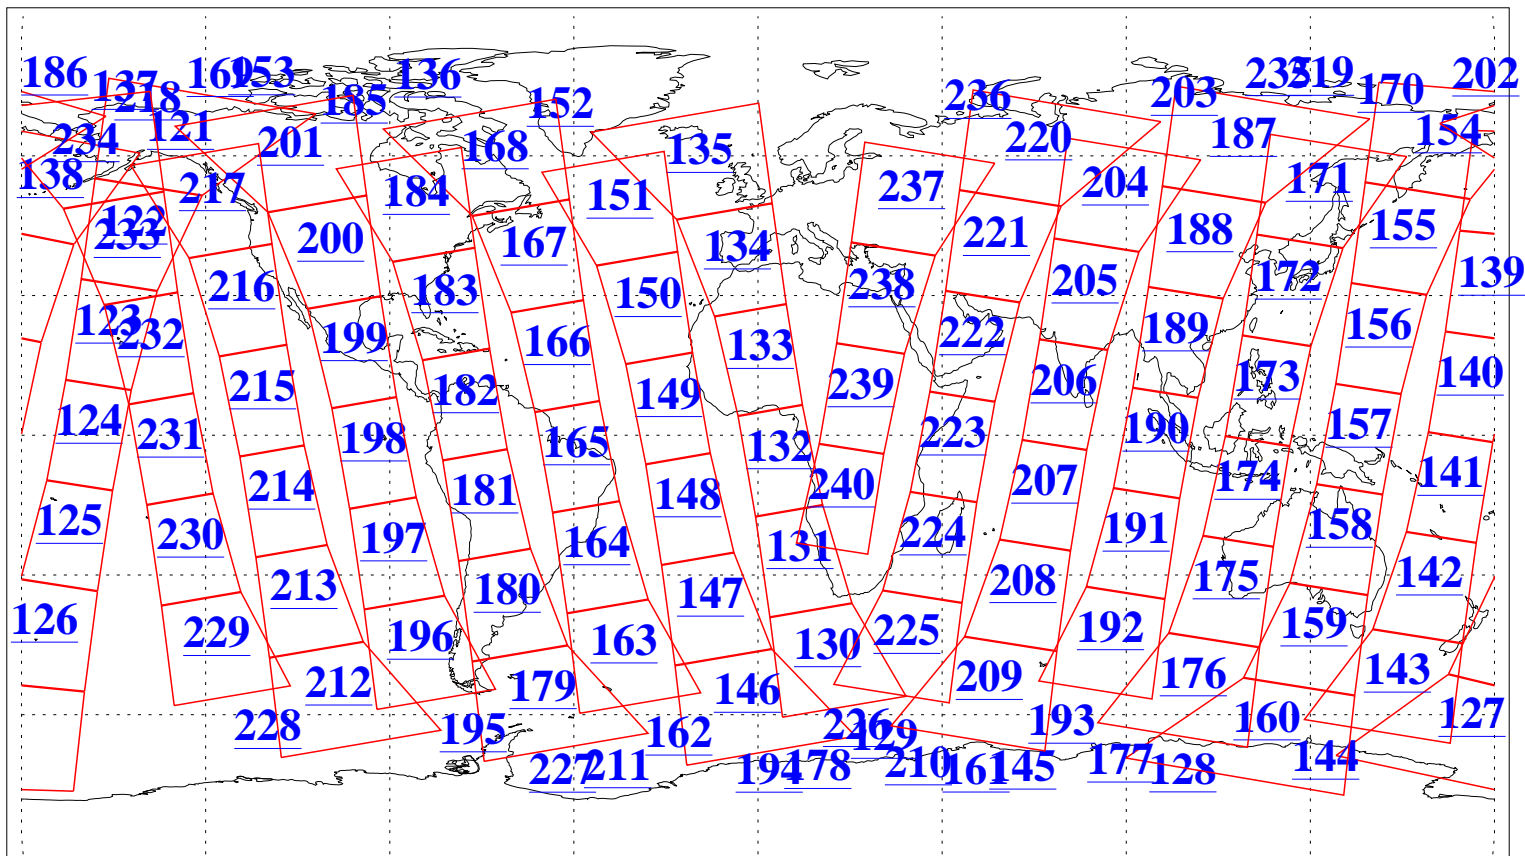

L1B Availability
AMSU Granules: 240
HSB Granules: 0
AIRS Granules: 240

3 Feb 2005
DoY 34
Aqua Day 1006
Granules: 1 to 120

Granules: 121 to 240

Legend: AMSU Available, HSB Available, AIRS Available

L1B Availability
AMSU Granules: 240
HSB Granules: 0
AIRS Granules: 240

3 Feb 2005
DoY 34
Aqua Day 1006

Ascending Granules

Descending Granules

Legend: AMSU Available, HSB Available, AIRS Available

L1B Availability
AMSU Granules: 240
HSB Granules: 0
AIRS Granules: 240

3 Feb 2005
DoY 34
Aqua Day 1006

Northern Hemisphere Granules

Southern Hemisphere Granules

Legend: AMSU Available, HSB Available, AIRS Available