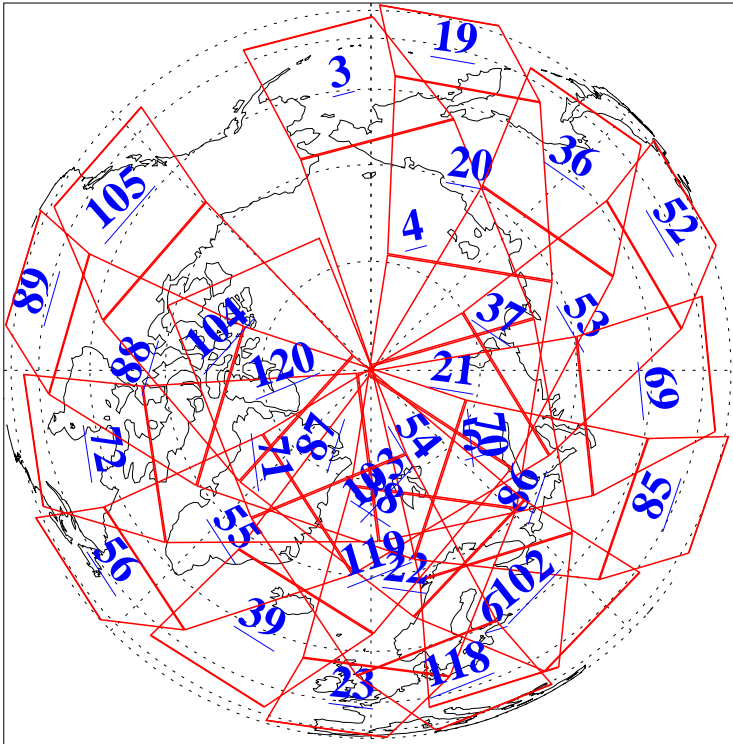

L1B Availability
AMSU Granules: 240
HSB Granules: 0
AIRS Granules: 240

3 Feb 2005
DoY 34
Aqua Day 1006
Granules: 1 to 120

Granules: 121 to 240

Legend: AMSU Available, HSB Available, AIRS Available

L1B Availability
AMSU Granules: 240
HSB Granules: 0
AIRS Granules: 240

3 Feb 2005
DoY 34
Aqua Day 1006

Ascending Granules

Descending Granules

Legend: AMSU Available, HSB Available, AIRS Available

L1B Availability
AMSU Granules: 240
HSB Granules: 0
AIRS Granules: 240

3 Feb 2005
DoY 34
Aqua Day 1006

Northern Hemisphere Granules

Southern Hemisphere Granules

Legend: AMSU Available, HSB Available, AIRS Available