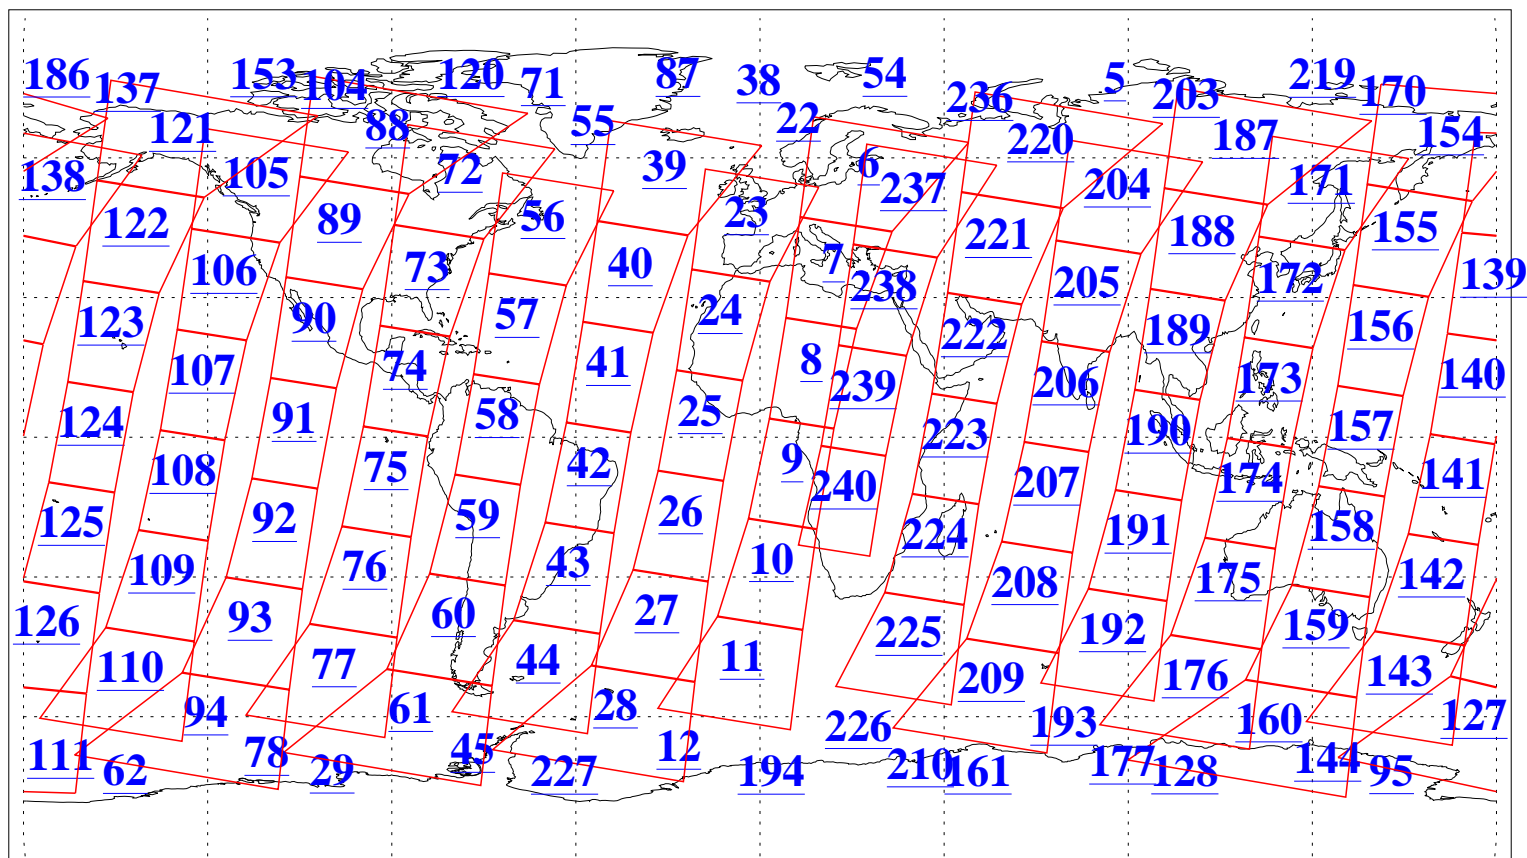

L1B Availability
AMSU Granules: 240
HSB Granules: 0
AIRS Granules: 240

3 Feb 2005
DoY 34
Aqua Day 1006
Granules: 1 to 120

Granules: 121 to 240

Legend: AMSU Available, HSB Available, AIRS Available

L1B Availability
AMSU Granules: 240
HSB Granules: 0
AIRS Granules: 240

3 Feb 2005
DoY 34
Aqua Day 1006

Ascending Granules

Descending Granules

Legend: AMSU Available, HSB Available, AIRS Available

L1B Availability
AMSU Granules: 240
HSB Granules: 0
AIRS Granules: 240

3 Feb 2005
DoY 34
Aqua Day 1006

Northern Hemisphere Granules

Southern Hemisphere Granules

Legend: AMSU Available, HSB Available, AIRS Available