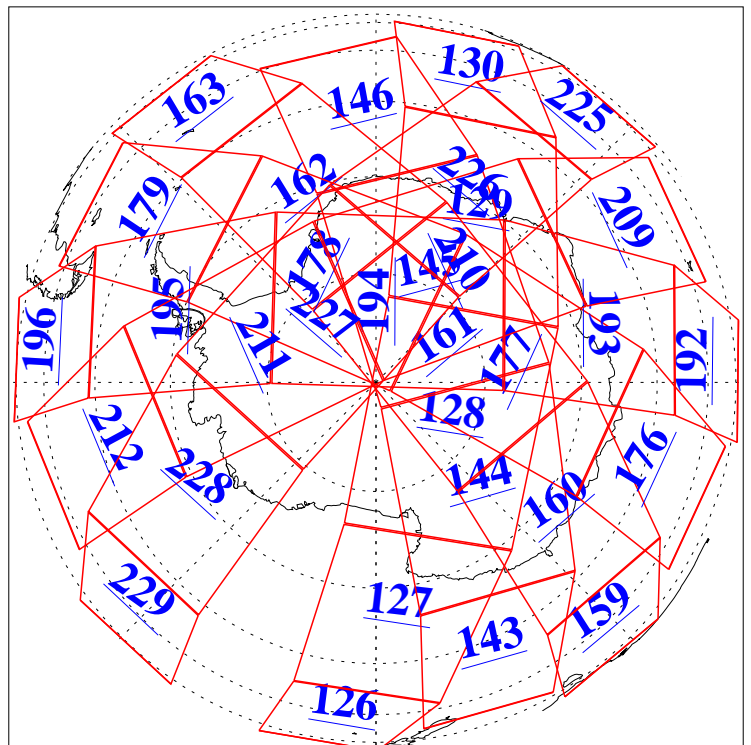

L1B Availability
AMSU Granules: 240
HSB Granules: 0
AIRS Granules: 240

3 Feb 2005
DoY 34
Aqua Day 1006
Granules: 1 to 120

Granules: 121 to 240

Legend: AMSU Available, HSB Available, AIRS Available

L1B Availability
AMSU Granules: 240
HSB Granules: 0
AIRS Granules: 240

3 Feb 2005
DoY 34
Aqua Day 1006

Ascending Granules

Descending Granules

Legend: AMSU Available, HSB Available, AIRS Available

L1B Availability
AMSU Granules: 240
HSB Granules: 0
AIRS Granules: 240

3 Feb 2005
DoY 34
Aqua Day 1006

Northern Hemisphere Granules

Southern Hemisphere Granules

Legend: AMSU Available, HSB Available, AIRS Available