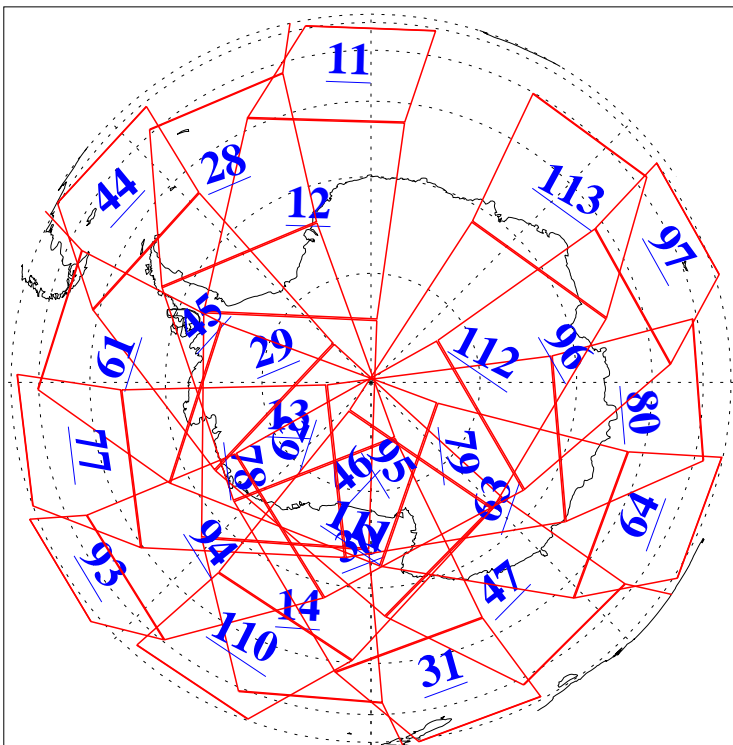

L1B Availability
AMSU Granules: 240
HSB Granules: 0
AIRS Granules: 240

3 Feb 2005
DoY 34
Aqua Day 1006
Granules: 1 to 120

Granules: 121 to 240

Legend: AMSU Available, HSB Available, AIRS Available

L1B Availability
AMSU Granules: 240
HSB Granules: 0
AIRS Granules: 240

3 Feb 2005
DoY 34
Aqua Day 1006

Ascending Granules

Descending Granules

Legend: AMSU Available, HSB Available, AIRS Available

L1B Availability
AMSU Granules: 240
HSB Granules: 0
AIRS Granules: 240

3 Feb 2005
DoY 34
Aqua Day 1006

Northern Hemisphere Granules

Southern Hemisphere Granules

Legend: AMSU Available, HSB Available, AIRS Available