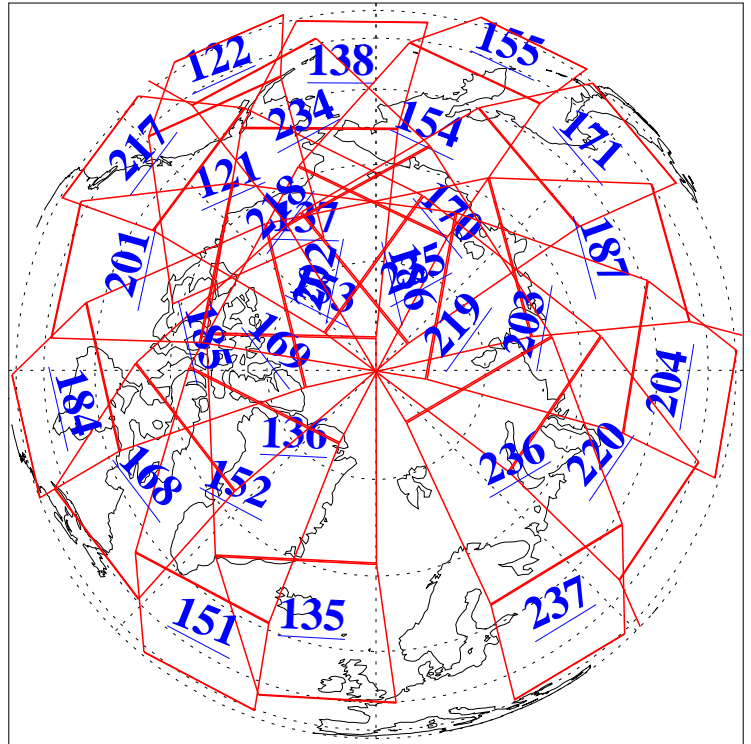

L1B Availability
AMSU Granules: 240
HSB Granules: 0
AIRS Granules: 240

3 Feb 2005
DoY 34
Aqua Day 1006
Granules: 1 to 120

Granules: 121 to 240

Legend: AMSU Available, HSB Available, AIRS Available

L1B Availability
AMSU Granules: 240
HSB Granules: 0
AIRS Granules: 240

3 Feb 2005
DoY 34
Aqua Day 1006

Ascending Granules

Descending Granules

Legend: AMSU Available, HSB Available, AIRS Available

L1B Availability
AMSU Granules: 240
HSB Granules: 0
AIRS Granules: 240

3 Feb 2005
DoY 34
Aqua Day 1006

Northern Hemisphere Granules

Southern Hemisphere Granules

Legend: AMSU Available, HSB Available, AIRS Available