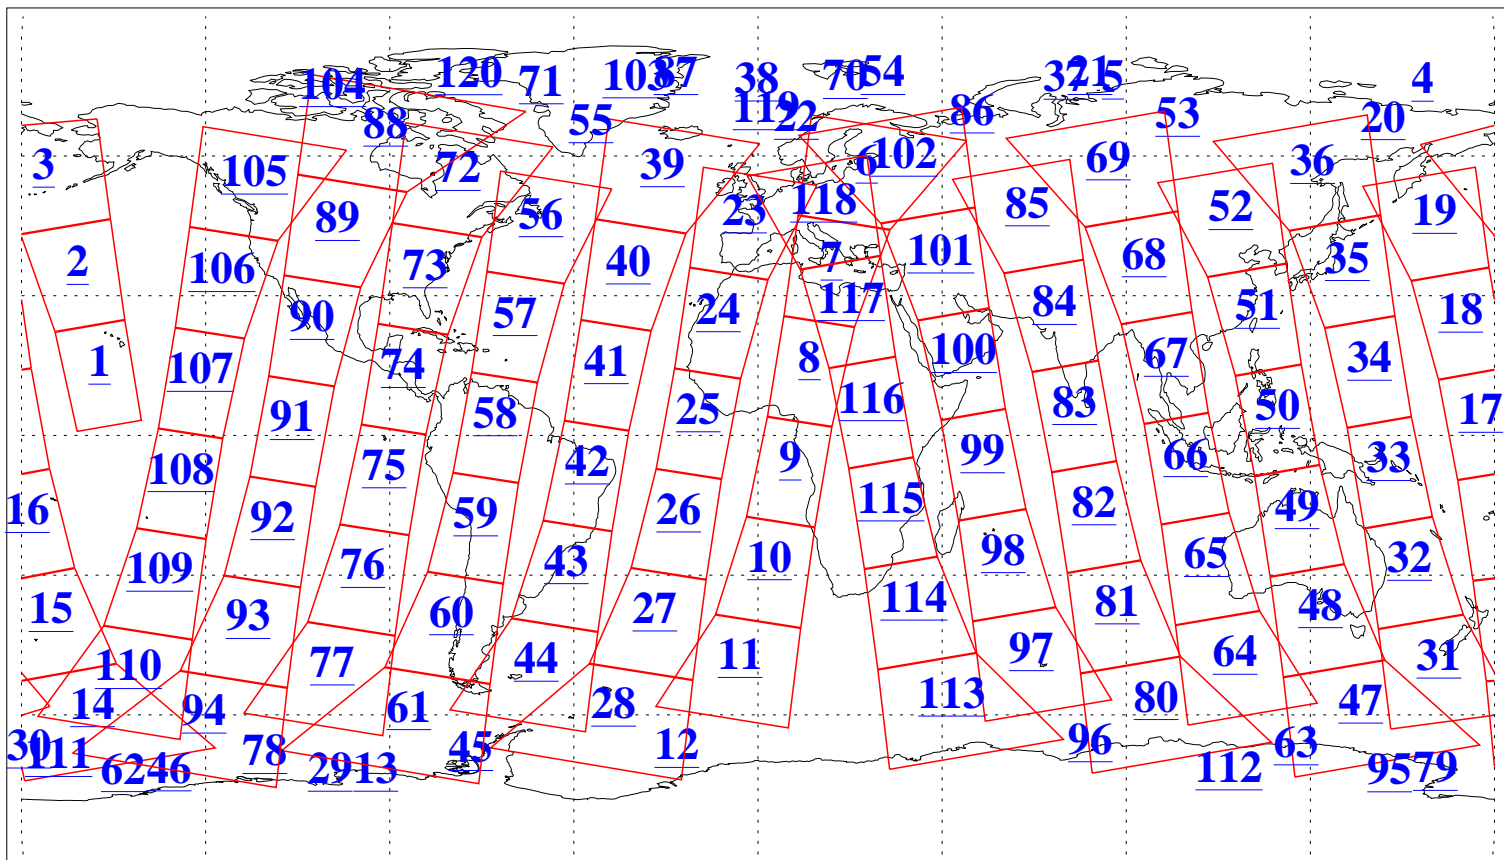

L1B Availability
AMSU Granules: 240
HSB Granules: 0
AIRS Granules: 240

3 Feb 2005
DoY 34
Aqua Day 1006
Granules: 1 to 120

Granules: 121 to 240

Legend: AMSU Available, HSB Available, AIRS Available

L1B Availability
AMSU Granules: 240
HSB Granules: 0
AIRS Granules: 240

3 Feb 2005
DoY 34
Aqua Day 1006

Ascending Granules

Descending Granules

Legend: AMSU Available, HSB Available, AIRS Available

L1B Availability
AMSU Granules: 240
HSB Granules: 0
AIRS Granules: 240

3 Feb 2005
DoY 34
Aqua Day 1006

Northern Hemisphere Granules

Southern Hemisphere Granules

Legend: AMSU Available, HSB Available, AIRS Available