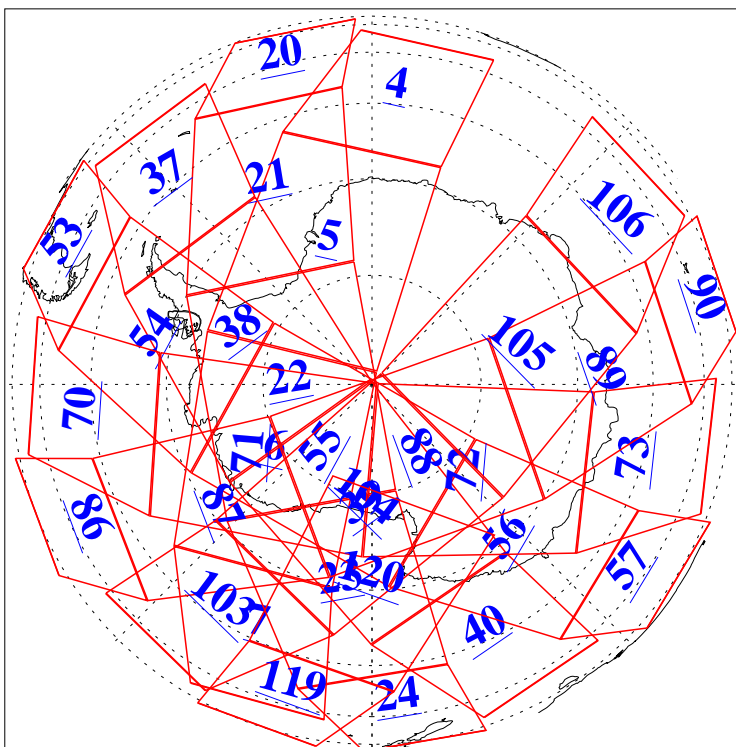

L1B Availability  
AMSU Granules: 240  
HSB Granules: 0  
AIRS Granules: 240

2 Feb 2005  
DoY 33  
Aqua Day 1005  
Granules: 1 to 120

Granules: 121 to 240

Legend: AMSU Available, HSB Available, AIRS Available

L1B Availability  
AMSU Granules: 240  
HSB Granules: 0  
AIRS Granules: 240

2 Feb 2005  
DoY 33  
Aqua Day 1005

Ascending Granules

Descending Granules

Legend: AMSU Available, HSB Available, AIRS Available

L1B Availability  
 AMSU Granules: 240  
 HSB Granules: 0  
 AIRS Granules: 240

2 Feb 2005  
 DoY 33  
 Aqua Day 1005

Northern Hemisphere Granules

Southern Hemisphere Granules

Legend: AMSU Available, HSB Available, AIRS Available