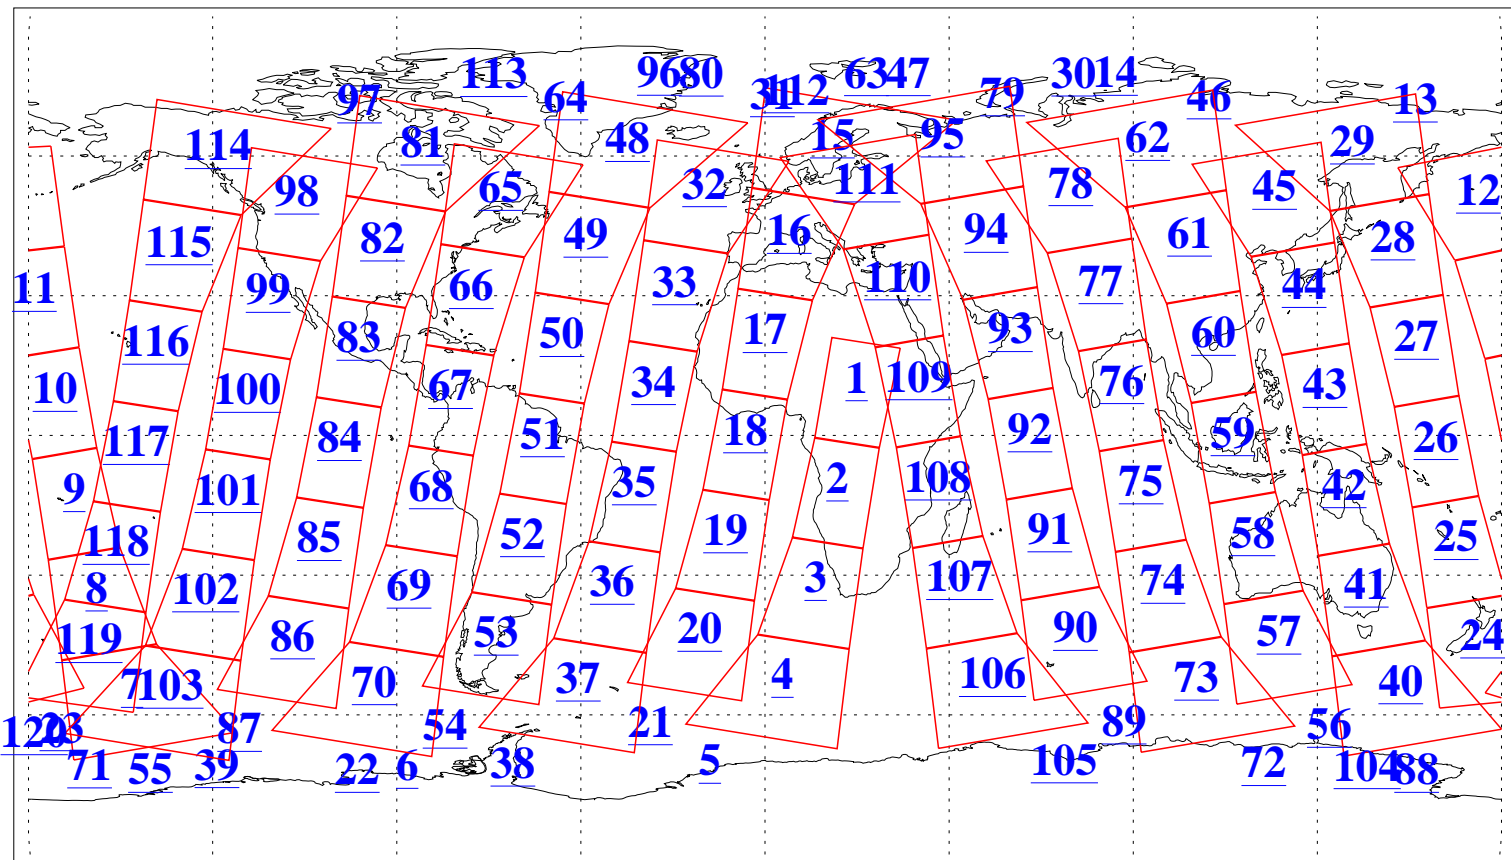

L1B Availability  
AMSU Granules: 240  
HSB Granules: 0  
AIRS Granules: 240

2 Feb 2005  
DoY 33  
Aqua Day 1005  
Granules: 1 to 120

Granules: 121 to 240

Legend: AMSU Available, HSB Available, AIRS Available

L1B Availability  
AMSU Granules: 240  
HSB Granules: 0  
AIRS Granules: 240

2 Feb 2005  
DoY 33  
Aqua Day 1005

Ascending Granules

Descending Granules

Legend: AMSU Available, HSB Available, AIRS Available

L1B Availability  
 AMSU Granules: 240  
 HSB Granules: 0  
 AIRS Granules: 240

2 Feb 2005  
 DoY 33  
 Aqua Day 1005

Northern Hemisphere Granules

Southern Hemisphere Granules

Legend: AMSU Available, HSB Available, AIRS Available