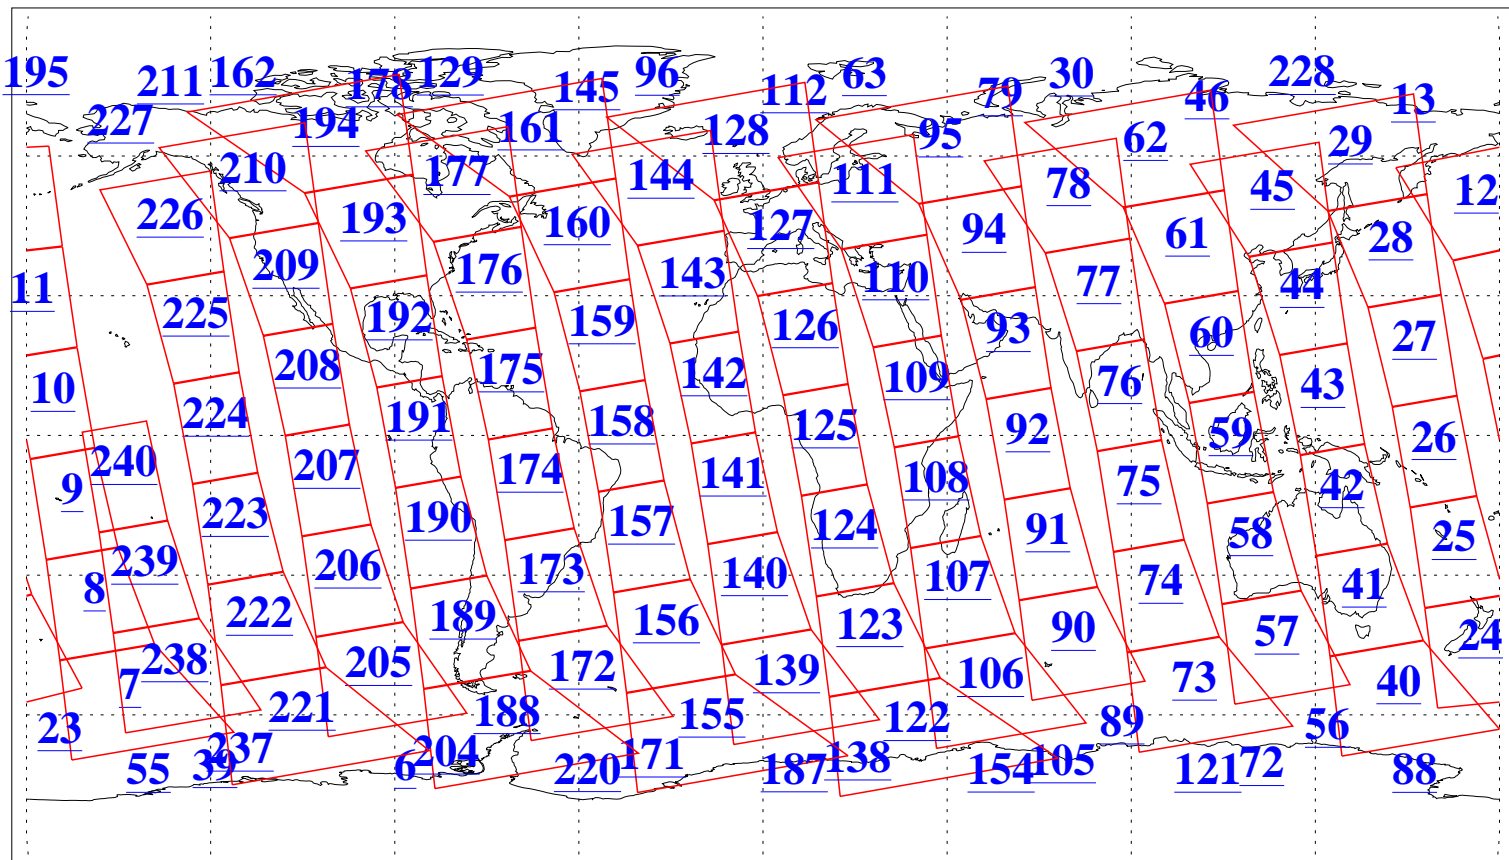

L1B Availability  
AMSU Granules: 240  
HSB Granules: 0  
AIRS Granules: 240

2 Feb 2005  
DoY 33  
Aqua Day 1005  
Granules: 1 to 120

Granules: 121 to 240

Legend: AMSU Available, HSB Available, AIRS Available

L1B Availability  
AMSU Granules: 240  
HSB Granules: 0  
AIRS Granules: 240

2 Feb 2005  
DoY 33  
Aqua Day 1005

Ascending Granules

Descending Granules

Legend: AMSU Available, HSB Available, AIRS Available

L1B Availability  
 AMSU Granules: 240  
 HSB Granules: 0  
 AIRS Granules: 240

2 Feb 2005  
 DoY 33  
 Aqua Day 1005

Northern Hemisphere Granules

Southern Hemisphere Granules

Legend: AMSU Available, HSB Available, AIRS Available