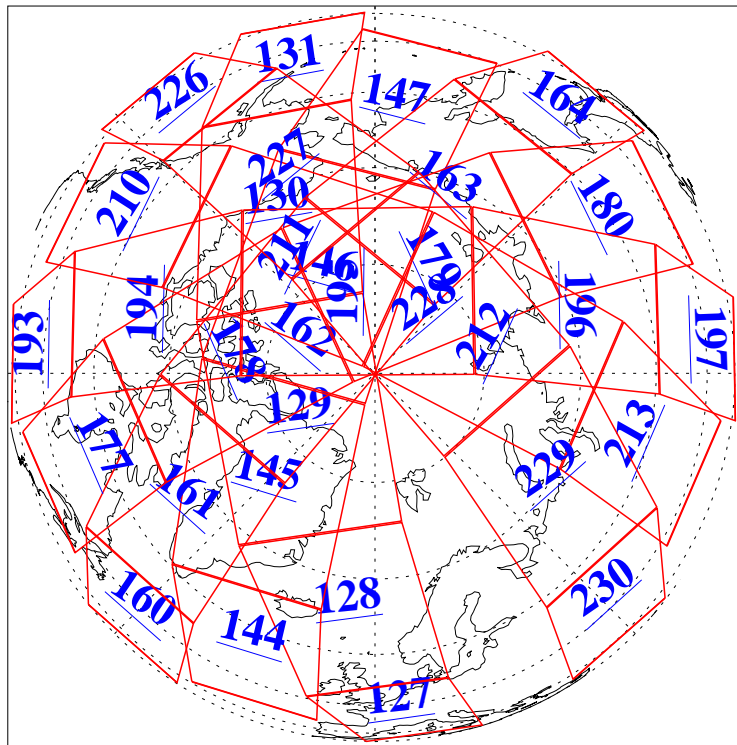

L1B Availability  
AMSU Granules: 240  
HSB Granules: 0  
AIRS Granules: 240

2 Feb 2005  
DoY 33  
Aqua Day 1005  
Granules: 1 to 120

Granules: 121 to 240

Legend: AMSU Available, HSB Available, AIRS Available

L1B Availability  
AMSU Granules: 240  
HSB Granules: 0  
AIRS Granules: 240

2 Feb 2005  
DoY 33  
Aqua Day 1005

Ascending Granules

Descending Granules

Legend: AMSU Available, HSB Available, AIRS Available

L1B Availability  
 AMSU Granules: 240  
 HSB Granules: 0  
 AIRS Granules: 240

2 Feb 2005  
 DoY 33  
 Aqua Day 1005

Northern Hemisphere Granules

Southern Hemisphere Granules

Legend: AMSU Available, HSB Available, AIRS Available