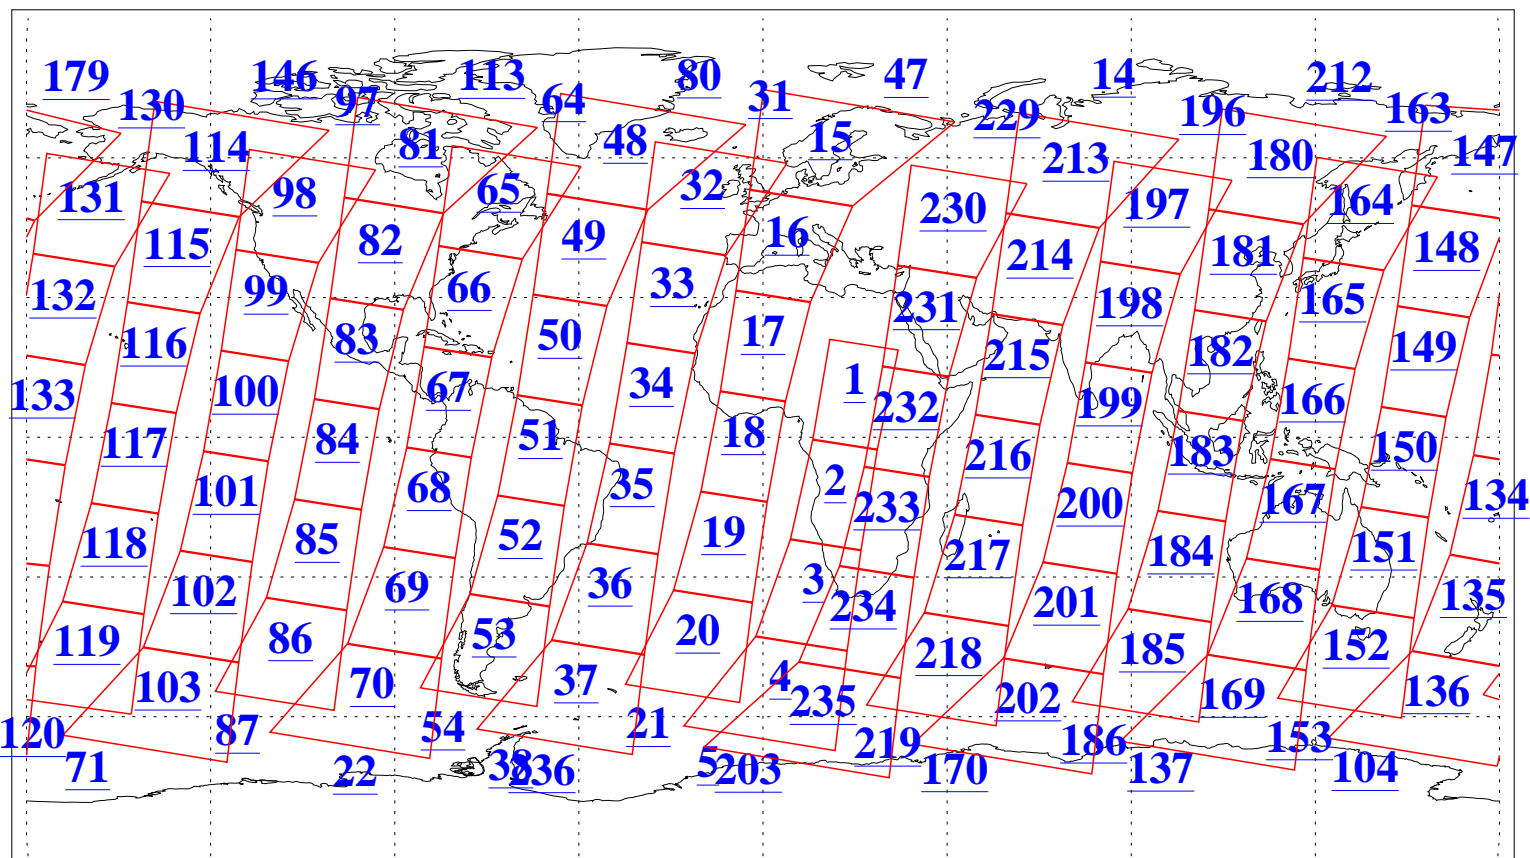

L1B Availability  
AMSU Granules: 240  
HSB Granules: 0  
AIRS Granules: 240

2 Feb 2005  
DoY 33  
Aqua Day 1005  
Granules: 1 to 120

Granules: 121 to 240

Legend: AMSU Available, HSB Available, AIRS Available

L1B Availability  
AMSU Granules: 240  
HSB Granules: 0  
AIRS Granules: 240

2 Feb 2005  
DoY 33  
Aqua Day 1005

Ascending Granules

Descending Granules

Legend: AMSU Available, HSB Available, AIRS Available

L1B Availability  
 AMSU Granules: 240  
 HSB Granules: 0  
 AIRS Granules: 240

2 Feb 2005  
 DoY 33  
 Aqua Day 1005

Northern Hemisphere Granules

Southern Hemisphere Granules

Legend: AMSU Available, HSB Available, AIRS Available