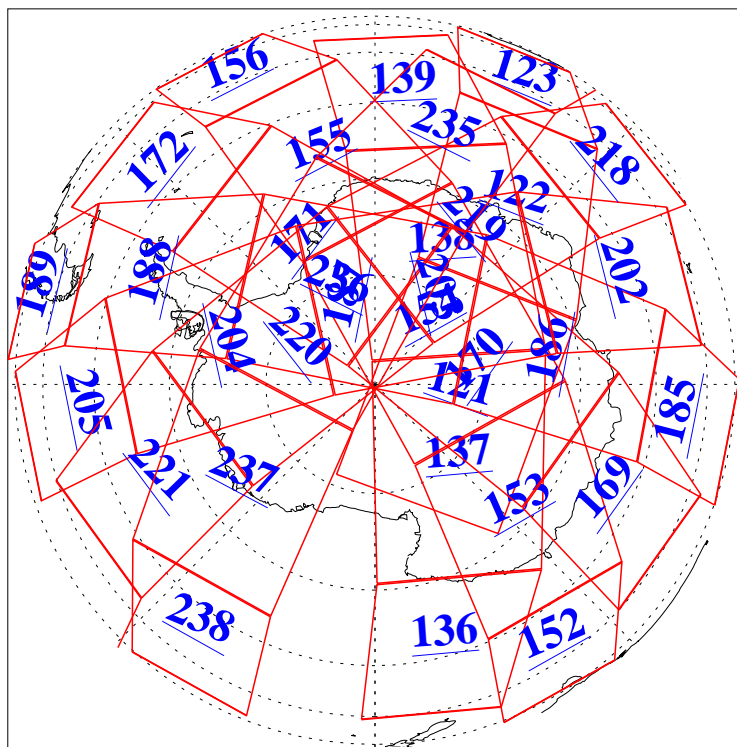

L1B Availability  
AMSU Granules: 240  
HSB Granules: 0  
AIRS Granules: 240

2 Feb 2005  
DoY 33  
Aqua Day 1005  
Granules: 1 to 120

Granules: 121 to 240

Legend: AMSU Available, HSB Available, AIRS Available

L1B Availability  
AMSU Granules: 240  
HSB Granules: 0  
AIRS Granules: 240

2 Feb 2005  
DoY 33  
Aqua Day 1005

Ascending Granules

Descending Granules

Legend: AMSU Available, HSB Available, AIRS Available

L1B Availability  
 AMSU Granules: 240  
 HSB Granules: 0  
 AIRS Granules: 240

2 Feb 2005  
 DoY 33  
 Aqua Day 1005

Northern Hemisphere Granules

Southern Hemisphere Granules

Legend: AMSU Available, HSB Available, AIRS Available