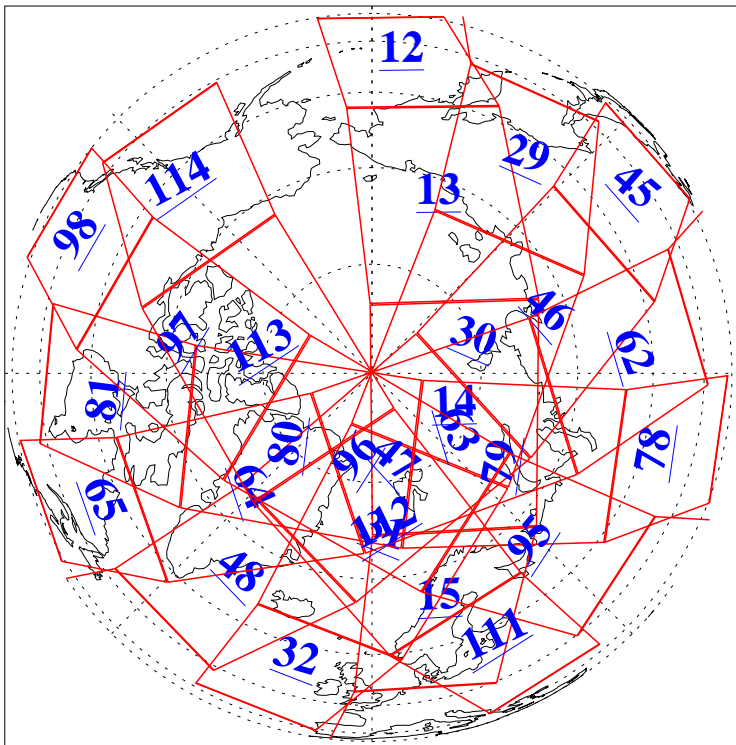

L1B Availability  
AMSU Granules: 240  
HSB Granules: 0  
AIRS Granules: 240

2 Feb 2005  
DoY 33  
Aqua Day 1005  
Granules: 1 to 120

Granules: 121 to 240

Legend: AMSU Available, HSB Available, AIRS Available

L1B Availability  
AMSU Granules: 240  
HSB Granules: 0  
AIRS Granules: 240

2 Feb 2005  
DoY 33  
Aqua Day 1005

Ascending Granules

Descending Granules

Legend: AMSU Available, HSB Available, AIRS Available

L1B Availability  
 AMSU Granules: 240  
 HSB Granules: 0  
 AIRS Granules: 240

2 Feb 2005  
 DoY 33  
 Aqua Day 1005

Northern Hemisphere Granules

Southern Hemisphere Granules

Legend: AMSU Available, HSB Available, AIRS Available