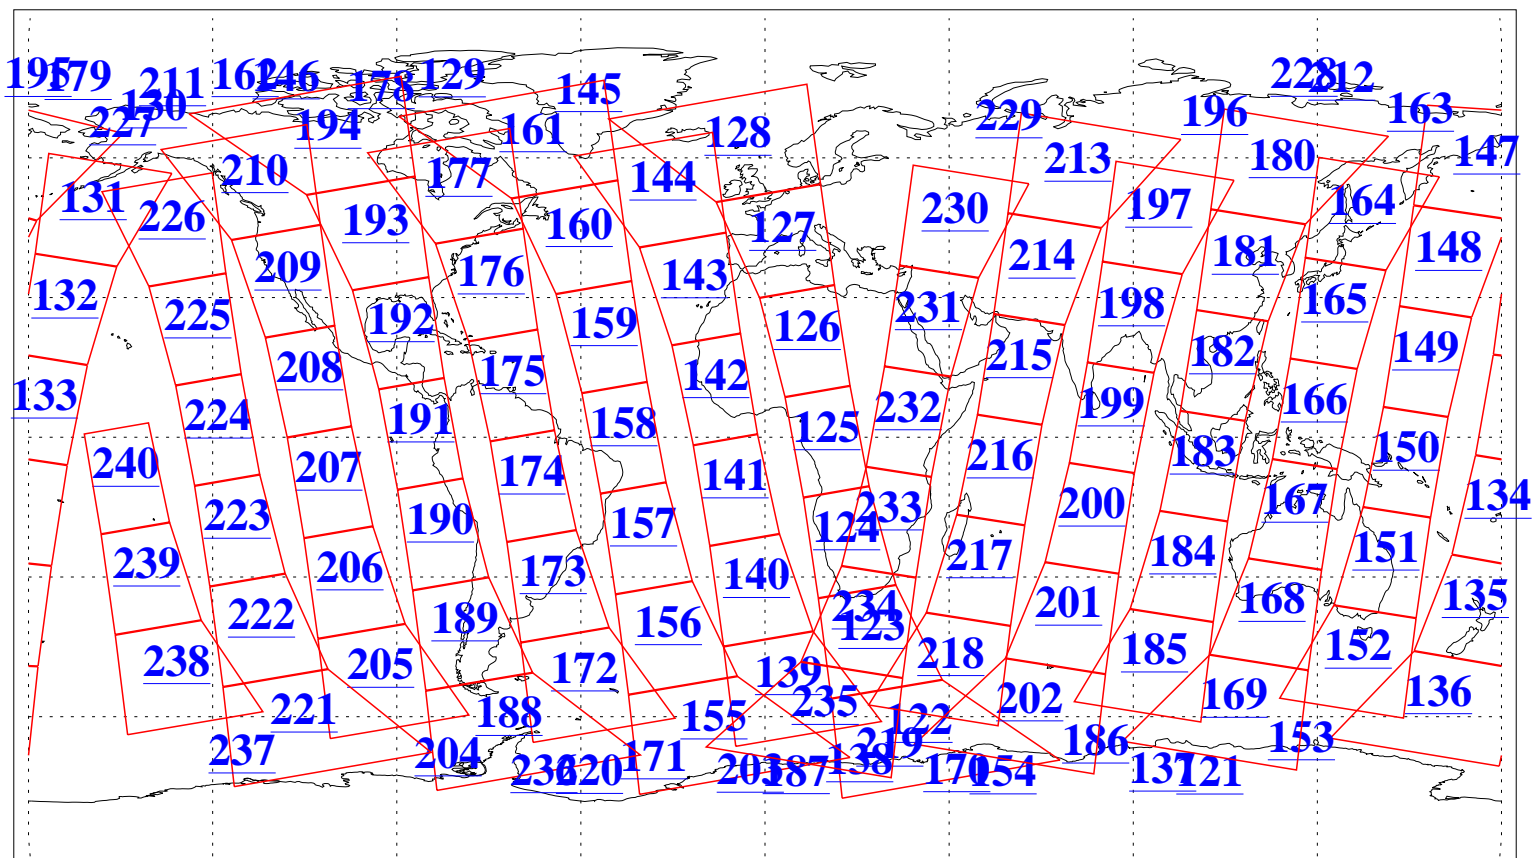

L1B Availability  
AMSU Granules: 240  
HSB Granules: 0  
AIRS Granules: 240

2 Feb 2005  
DoY 33  
Aqua Day 1005  
Granules: 1 to 120

Granules: 121 to 240

Legend: AMSU Available, HSB Available, AIRS Available

L1B Availability  
AMSU Granules: 240  
HSB Granules: 0  
AIRS Granules: 240

2 Feb 2005  
DoY 33  
Aqua Day 1005

Ascending Granules

Descending Granules

Legend: AMSU Available, HSB Available, AIRS Available

L1B Availability  
 AMSU Granules: 240  
 HSB Granules: 0  
 AIRS Granules: 240

2 Feb 2005  
 DoY 33  
 Aqua Day 1005

Northern Hemisphere Granules

Southern Hemisphere Granules

Legend: AMSU Available, HSB Available, AIRS Available