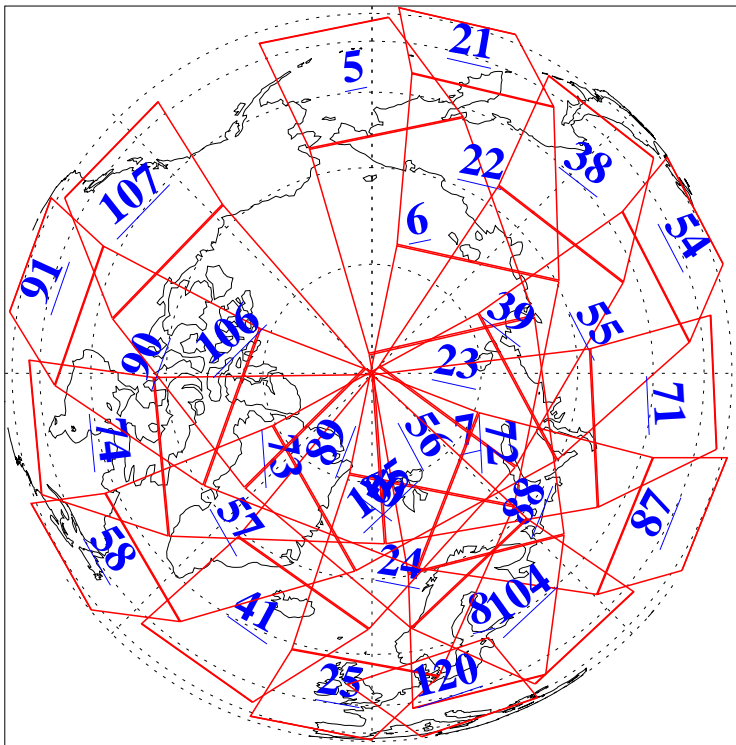

L1B Availability
AMSU Granules: 240
HSB Granules: 0
AIRS Granules: 240

1 Feb 2005
DoY 32
Aqua Day 1004
Granules: 1 to 120

Granules: 121 to 240

Legend: AMSU Available, HSB Available, AIRS Available

L1B Availability
AMSU Granules: 240
HSB Granules: 0
AIRS Granules: 240

1 Feb 2005
DoY 32
Aqua Day 1004
Ascending Granules

Descending Granules

Legend: AMSU Available, HSB Available, AIRS Available

L1B Availability
AMSU Granules: 240
HSB Granules: 0
AIRS Granules: 240

1 Feb 2005
DoY 32
Aqua Day 1004

Northern Hemisphere Granules

Southern Hemisphere Granules

Legend: AMSU Available, HSB Available, AIRS Available