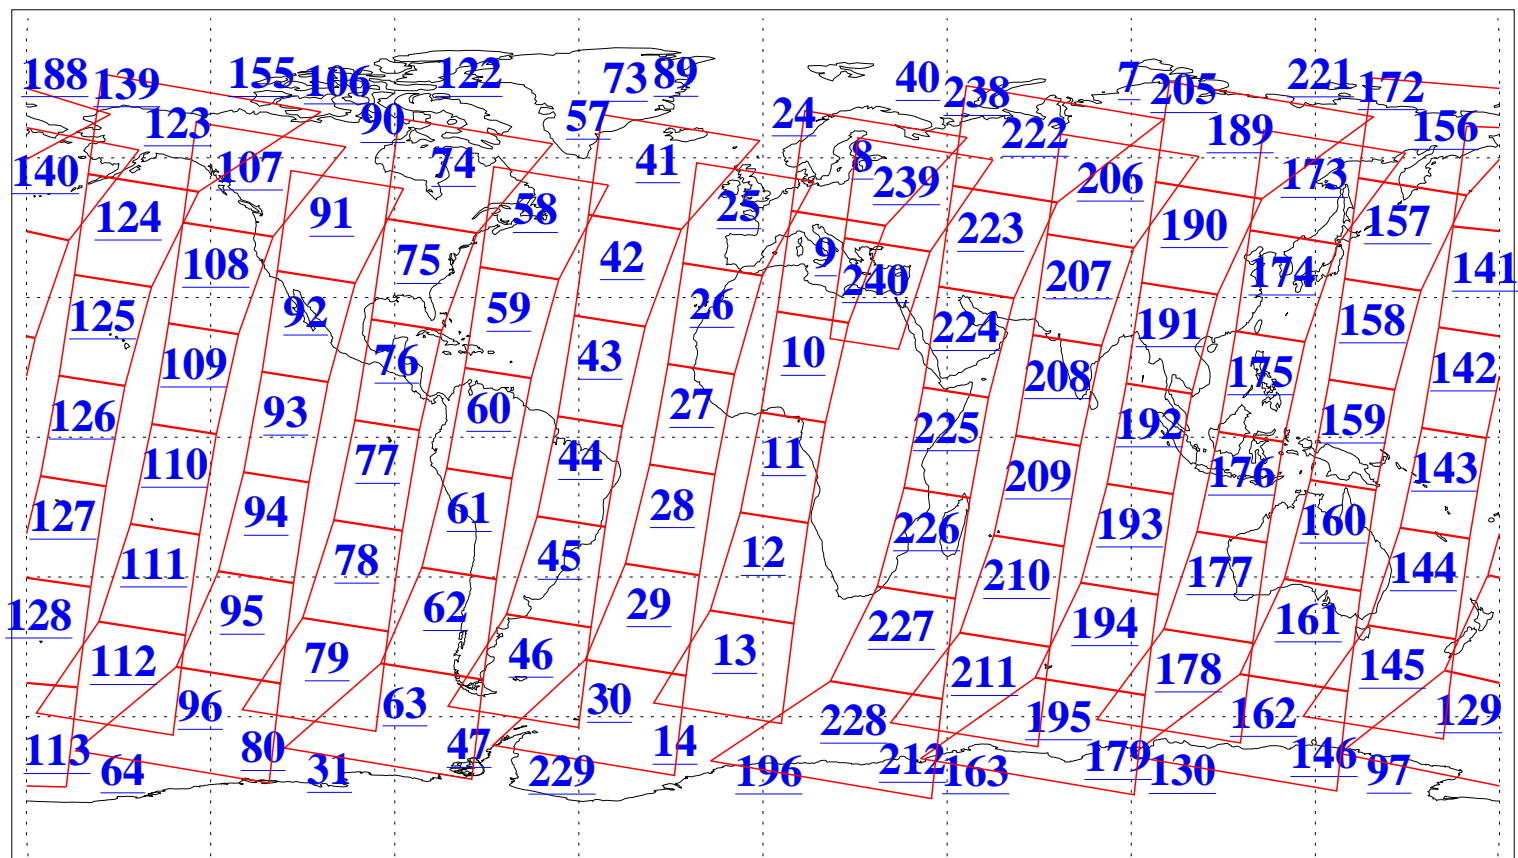

L1B Availability
AMSU Granules: 240
HSB Granules: 0
AIRS Granules: 240

1 Feb 2005
DoY 32
Aqua Day 1004
Granules: 1 to 120

Granules: 121 to 240

Legend: AMSU Available, HSB Available, AIRS Available

L1B Availability
AMSU Granules: 240
HSB Granules: 0
AIRS Granules: 240

1 Feb 2005
DoY 32
Aqua Day 1004
Ascending Granules

Descending Granules

Legend: AMSU Available, HSB Available, AIRS Available

L1B Availability
AMSU Granules: 240
HSB Granules: 0
AIRS Granules: 240

1 Feb 2005
DoY 32
Aqua Day 1004

Northern Hemisphere Granules

Southern Hemisphere Granules

Legend: AMSU Available, HSB Available, AIRS Available