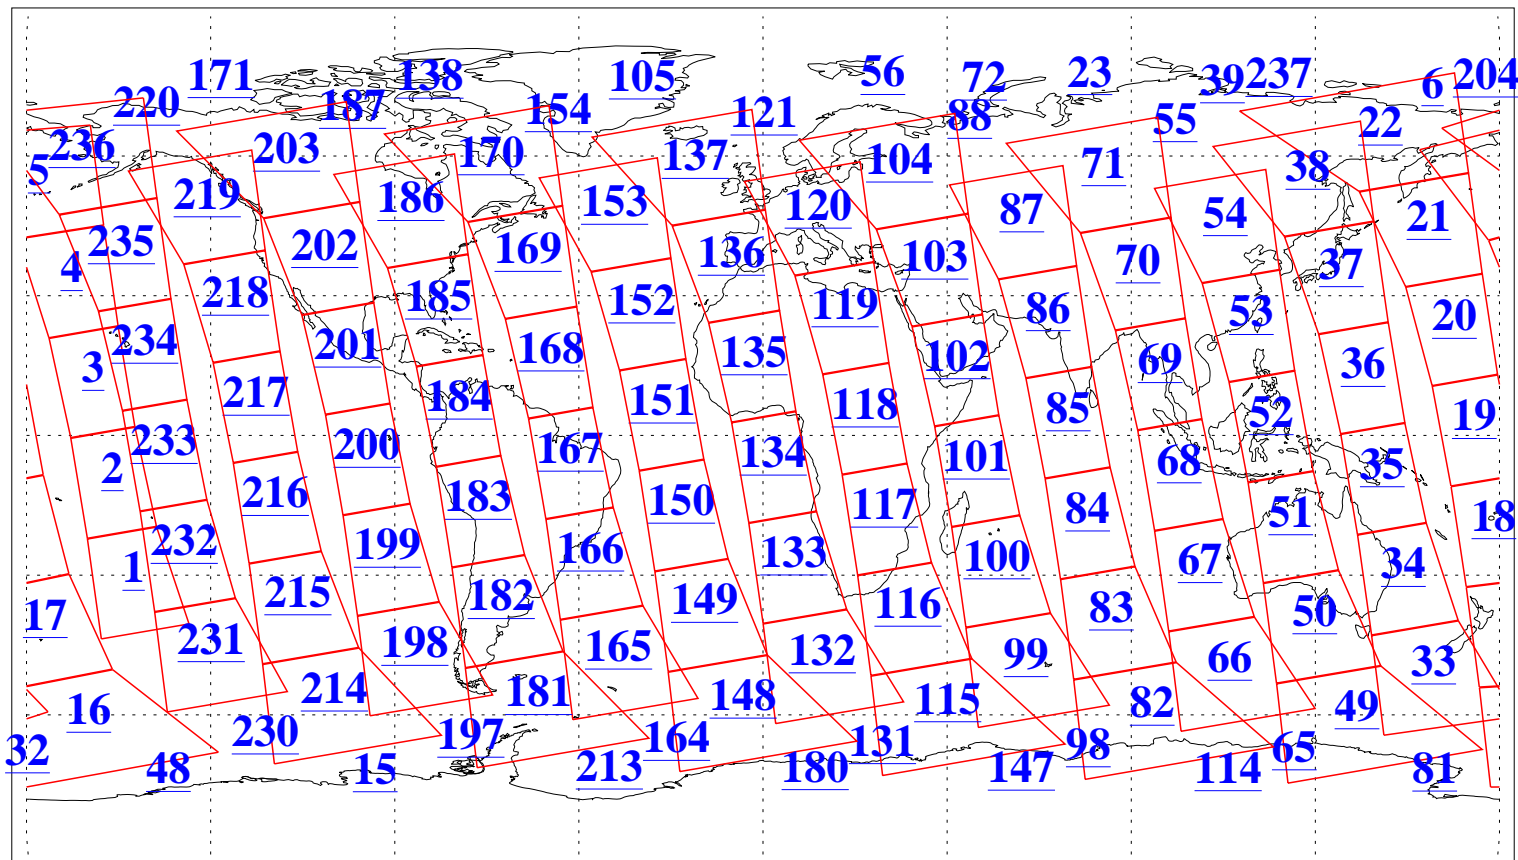

L1B Availability
AMSU Granules: 240
HSB Granules: 0
AIRS Granules: 240

1 Feb 2005
DoY 32
Aqua Day 1004
Granules: 1 to 120

Granules: 121 to 240

Legend: AMSU Available, HSB Available, AIRS Available

L1B Availability
AMSU Granules: 240
HSB Granules: 0
AIRS Granules: 240

1 Feb 2005
DoY 32
Aqua Day 1004
Ascending Granules

Descending Granules

Legend: AMSU Available, HSB Available, AIRS Available

L1B Availability
AMSU Granules: 240
HSB Granules: 0
AIRS Granules: 240

1 Feb 2005
DoY 32
Aqua Day 1004

Northern Hemisphere Granules

Southern Hemisphere Granules

Legend: AMSU Available, HSB Available, AIRS Available