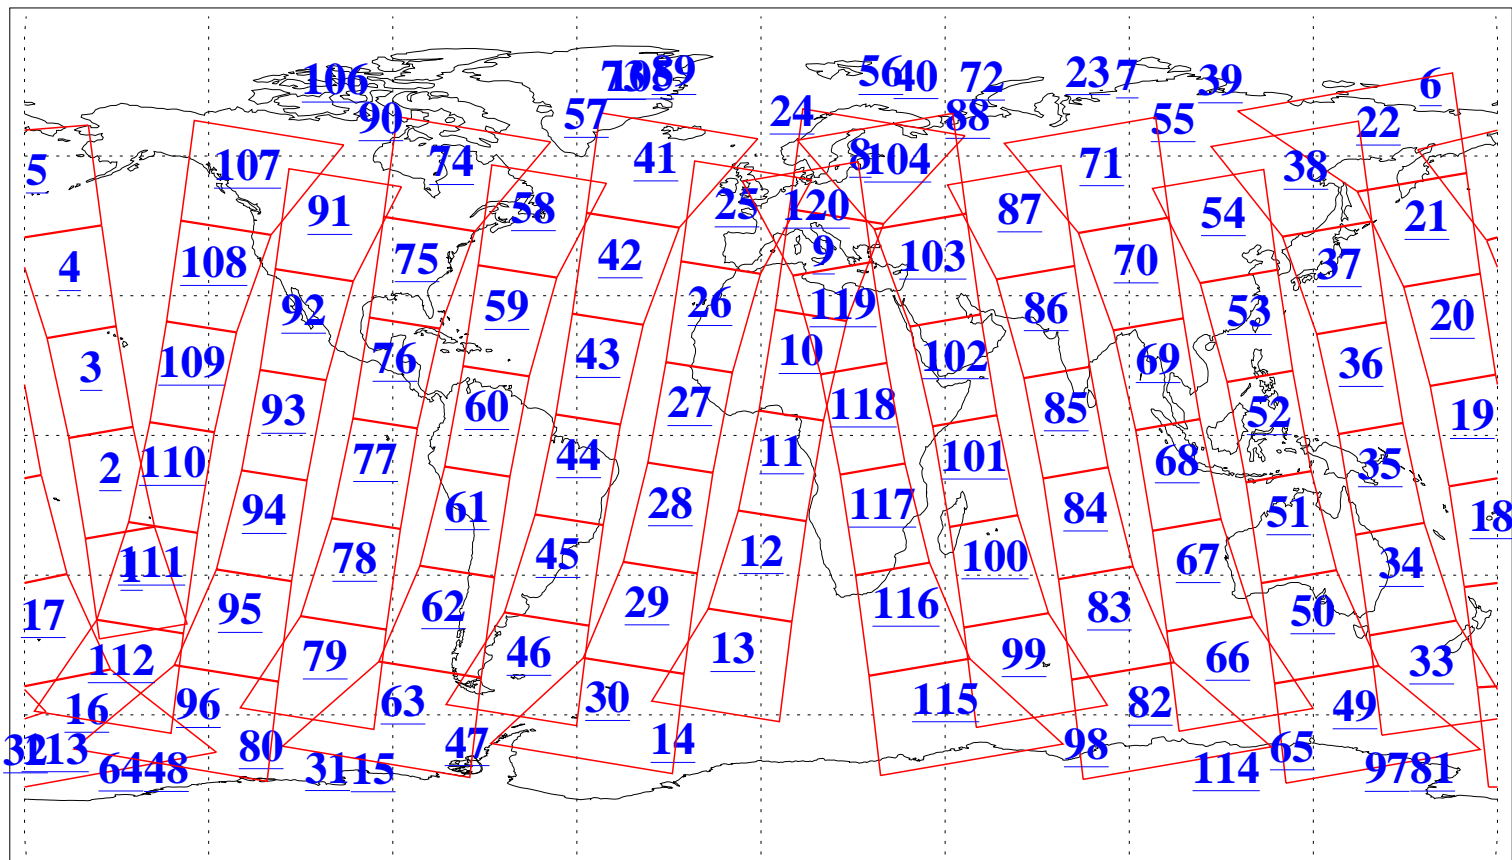

L1B Availability
AMSU Granules: 240
HSB Granules: 0
AIRS Granules: 240

1 Feb 2005
DoY 32
Aqua Day 1004
Granules: 1 to 120

Granules: 121 to 240

Legend: AMSU Available, HSB Available, AIRS Available

L1B Availability
AMSU Granules: 240
HSB Granules: 0
AIRS Granules: 240

1 Feb 2005
DoY 32
Aqua Day 1004
Ascending Granules

Descending Granules

Legend: AMSU Available, HSB Available, AIRS Available

L1B Availability
AMSU Granules: 240
HSB Granules: 0
AIRS Granules: 240

1 Feb 2005
DoY 32
Aqua Day 1004

Northern Hemisphere Granules

Southern Hemisphere Granules

Legend: AMSU Available, HSB Available, AIRS Available