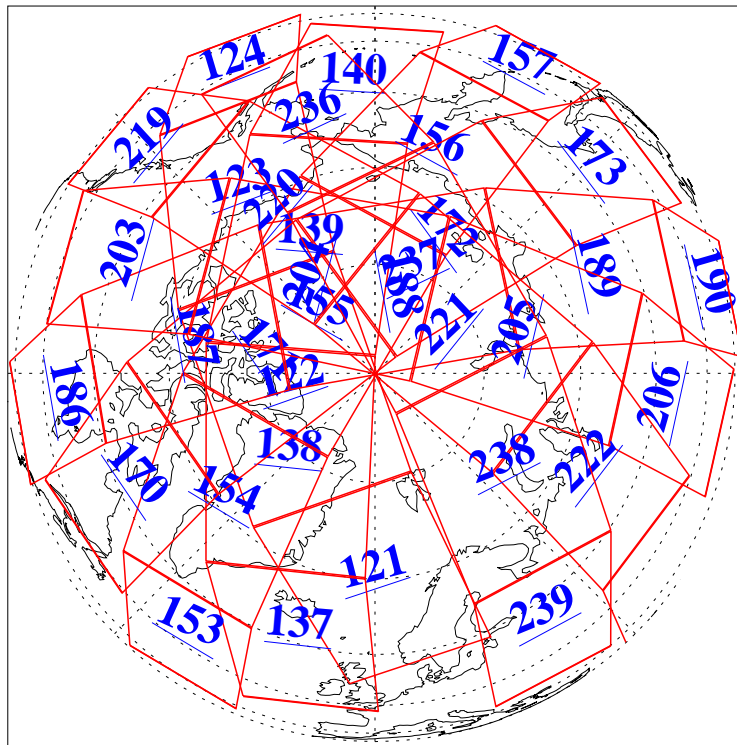

L1B Availability
AMSU Granules: 240
HSB Granules: 0
AIRS Granules: 240

1 Feb 2005
DoY 32
Aqua Day 1004
Granules: 1 to 120

Granules: 121 to 240

Legend: AMSU Available, HSB Available, AIRS Available

L1B Availability
AMSU Granules: 240
HSB Granules: 0
AIRS Granules: 240

1 Feb 2005
DoY 32
Aqua Day 1004
Ascending Granules

Descending Granules

Legend: AMSU Available, HSB Available, AIRS Available

L1B Availability
AMSU Granules: 240
HSB Granules: 0
AIRS Granules: 240

1 Feb 2005
DoY 32
Aqua Day 1004

Northern Hemisphere Granules

Southern Hemisphere Granules

Legend: AMSU Available, HSB Available, AIRS Available