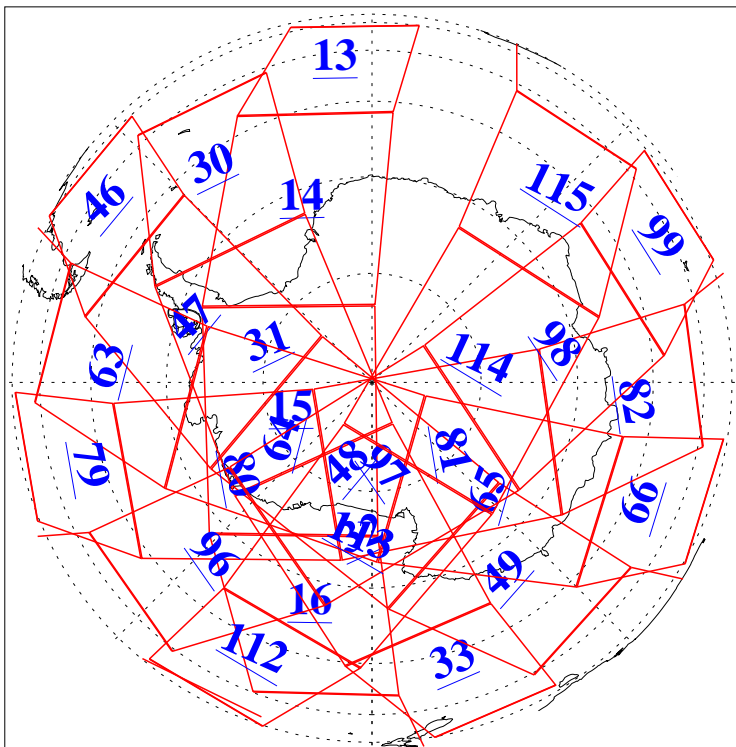

L1B Availability
AMSU Granules: 240
HSB Granules: 0
AIRS Granules: 240

1 Feb 2005
DoY 32
Aqua Day 1004
Granules: 1 to 120

Granules: 121 to 240

Legend: AMSU Available, HSB Available, AIRS Available

L1B Availability
AMSU Granules: 240
HSB Granules: 0
AIRS Granules: 240

1 Feb 2005
DoY 32
Aqua Day 1004
Ascending Granules

Descending Granules

Legend: AMSU Available, HSB Available, AIRS Available

L1B Availability
AMSU Granules: 240
HSB Granules: 0
AIRS Granules: 240

1 Feb 2005
DoY 32
Aqua Day 1004

Northern Hemisphere Granules

Southern Hemisphere Granules

Legend: AMSU Available, HSB Available, AIRS Available