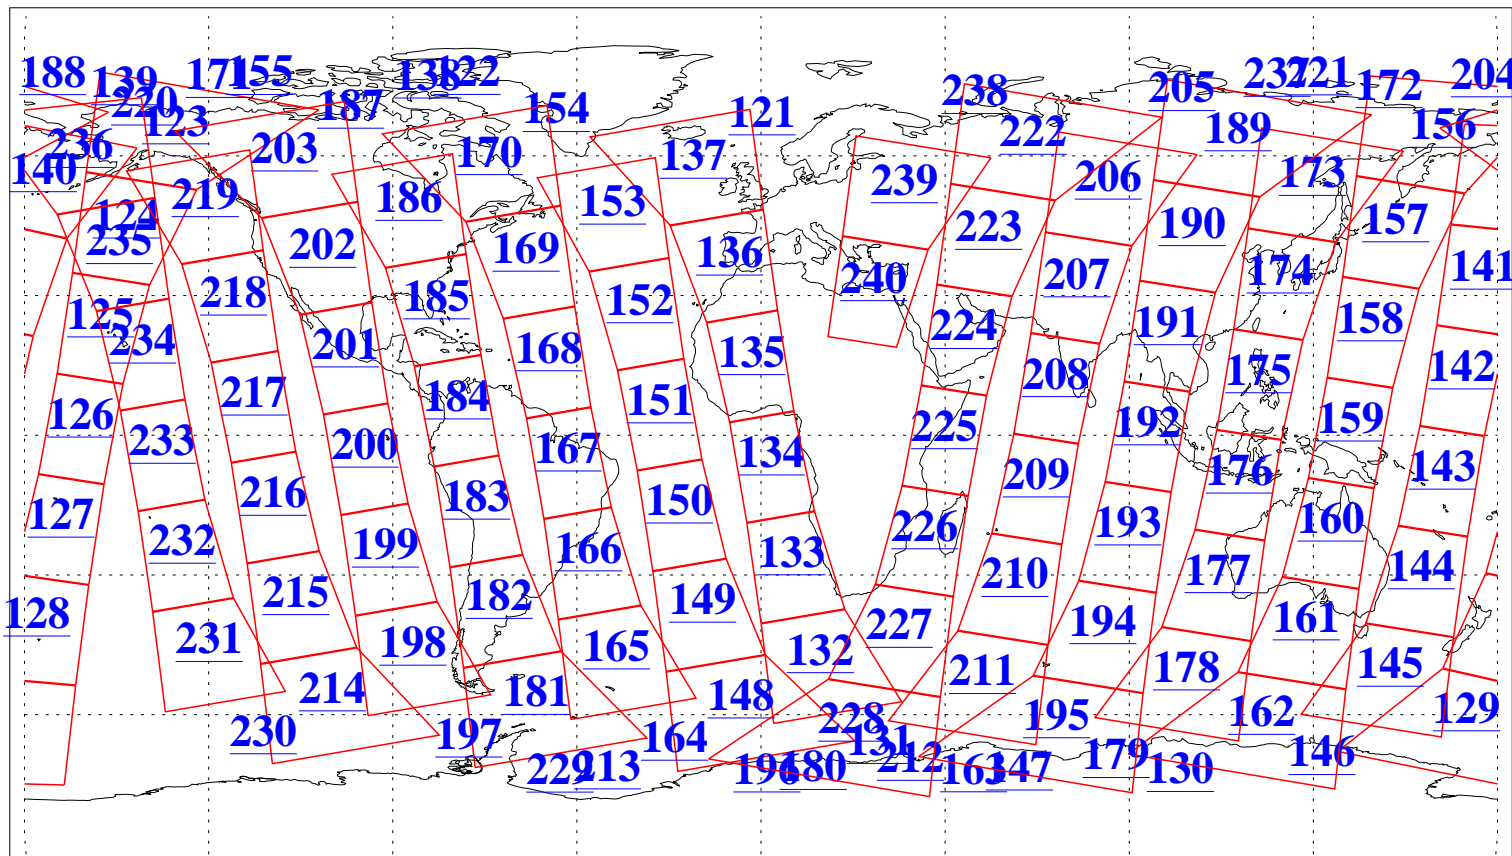

L1B Availability
AMSU Granules: 240
HSB Granules: 0
AIRS Granules: 240

1 Feb 2005
DoY 32
Aqua Day 1004
Granules: 1 to 120

Granules: 121 to 240

Legend: AMSU Available, HSB Available, AIRS Available

L1B Availability
AMSU Granules: 240
HSB Granules: 0
AIRS Granules: 240

1 Feb 2005
DoY 32
Aqua Day 1004
Ascending Granules

Descending Granules

Legend: AMSU Available, HSB Available, AIRS Available

L1B Availability
AMSU Granules: 240
HSB Granules: 0
AIRS Granules: 240

1 Feb 2005
DoY 32
Aqua Day 1004