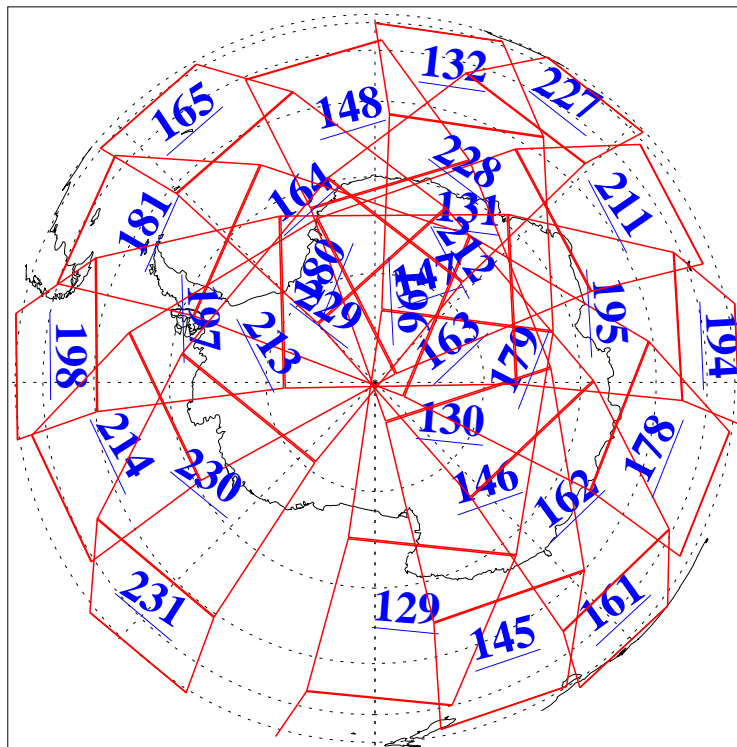

L1B Availability
AMSU Granules: 240
HSB Granules: 0
AIRS Granules: 240

1 Feb 2005
DoY 32
Aqua Day 1004
Granules: 1 to 120

Granules: 121 to 240

Legend: AMSU Available, HSB Available, AIRS Available

L1B Availability
AMSU Granules: 240
HSB Granules: 0
AIRS Granules: 240

1 Feb 2005
DoY 32
Aqua Day 1004
Ascending Granules

Descending Granules

Legend: AMSU Available, HSB Available, AIRS Available

L1B Availability
AMSU Granules: 240
HSB Granules: 0
AIRS Granules: 240

1 Feb 2005
DoY 32
Aqua Day 1004

Northern Hemisphere Granules

Southern Hemisphere Granules

Legend: AMSU Available, HSB Available, AIRS Available