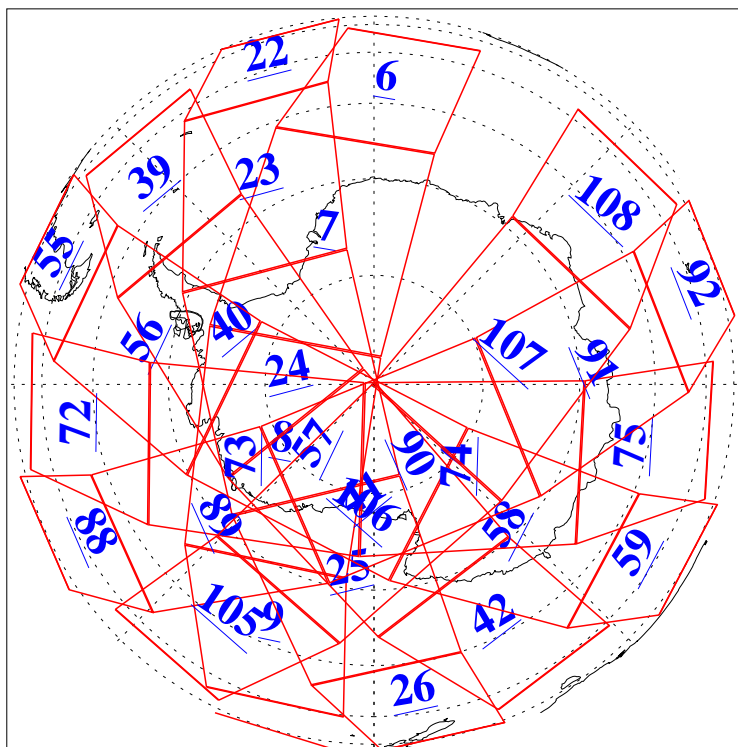

L1B Availability
AMSU Granules: 240
HSB Granules: 0
AIRS Granules: 240

31 Jan 2005
DoY 31
Aqua Day 1003
Granules: 1 to 120

Granules: 121 to 240

Legend: AMSU Available, HSB Available, AIRS Available

L1B Availability
AMSU Granules: 240
HSB Granules: 0
AIRS Granules: 240

31 Jan 2005
DoY 31
Aqua Day 1003
Ascending Granules

Descending Granules

Legend: AMSU Available, HSB Available, AIRS Available

L1B Availability
 AMSU Granules: 240
 HSB Granules: 0
 AIRS Granules: 240

31 Jan 2005
 DoY 31
 Aqua Day 1003

Northern Hemisphere Granules

Southern Hemisphere Granules

Legend: AMSU Available, HSB Available, AIRS Available