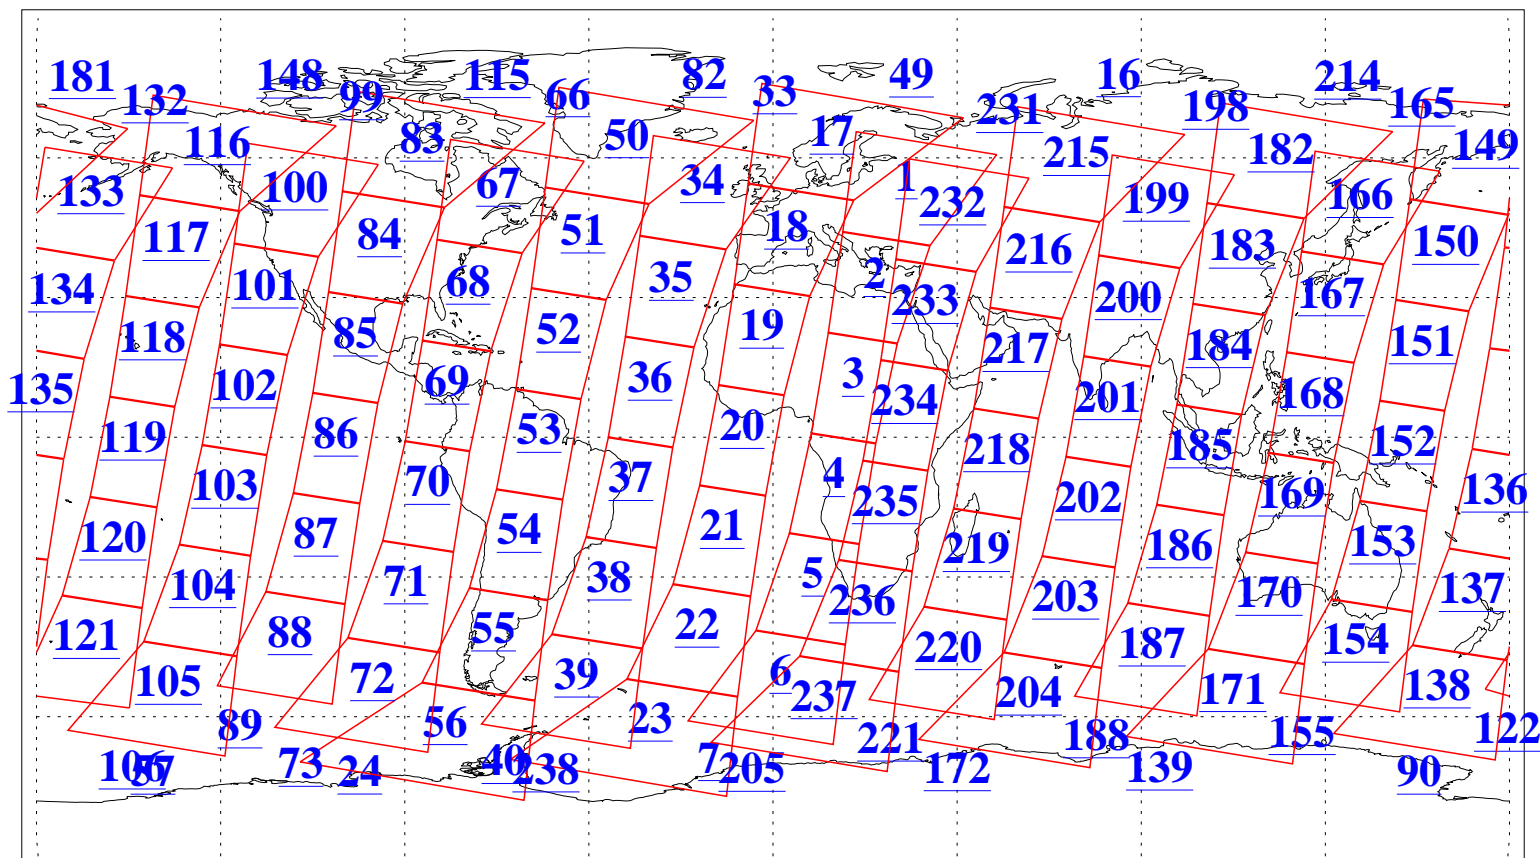

L1B Availability
AMSU Granules: 240
HSB Granules: 0
AIRS Granules: 240

31 Jan 2005
DoY 31
Aqua Day 1003
Granules: 1 to 120

Granules: 121 to 240

Legend: AMSU Available, HSB Available, AIRS Available

L1B Availability
AMSU Granules: 240
HSB Granules: 0
AIRS Granules: 240

31 Jan 2005
DoY 31
Aqua Day 1003
Ascending Granules

Descending Granules

Legend: AMSU Available, HSB Available, AIRS Available

L1B Availability
 AMSU Granules: 240
 HSB Granules: 0
 AIRS Granules: 240

31 Jan 2005
 DoY 31
 Aqua Day 1003

Northern Hemisphere Granules

Southern Hemisphere Granules

Legend: AMSU Available, HSB Available, AIRS Available