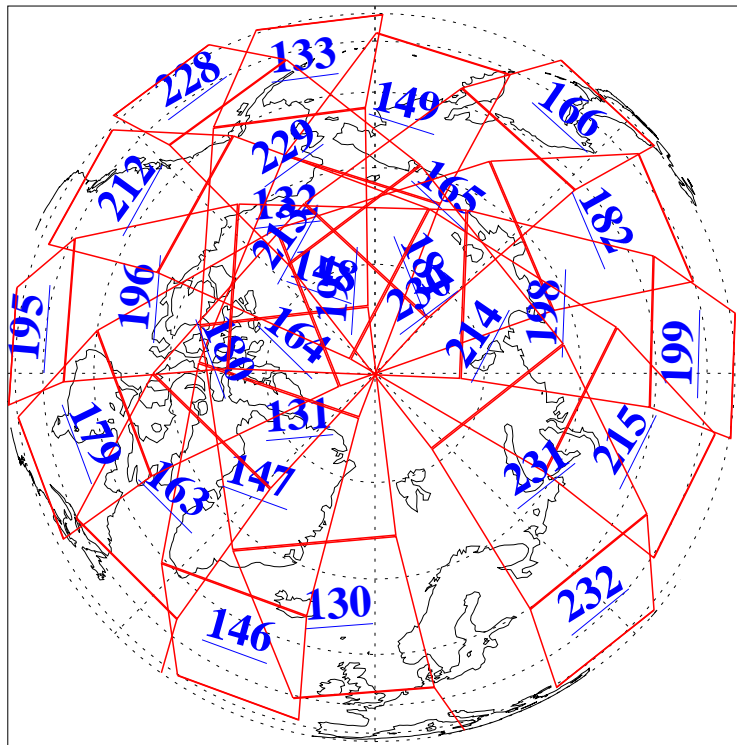

L1B Availability
AMSU Granules: 240
HSB Granules: 0
AIRS Granules: 240

31 Jan 2005
DoY 31
Aqua Day 1003
Granules: 1 to 120

Granules: 121 to 240

Legend: AMSU Available, HSB Available, AIRS Available

L1B Availability
AMSU Granules: 240
HSB Granules: 0
AIRS Granules: 240

31 Jan 2005
DoY 31
Aqua Day 1003
Ascending Granules

Descending Granules

Legend: AMSU Available, HSB Available, AIRS Available

L1B Availability
 AMSU Granules: 240
 HSB Granules: 0
 AIRS Granules: 240

31 Jan 2005
 DoY 31
 Aqua Day 1003

Northern Hemisphere Granules

Southern Hemisphere Granules

Legend: AMSU Available, HSB Available, AIRS Available