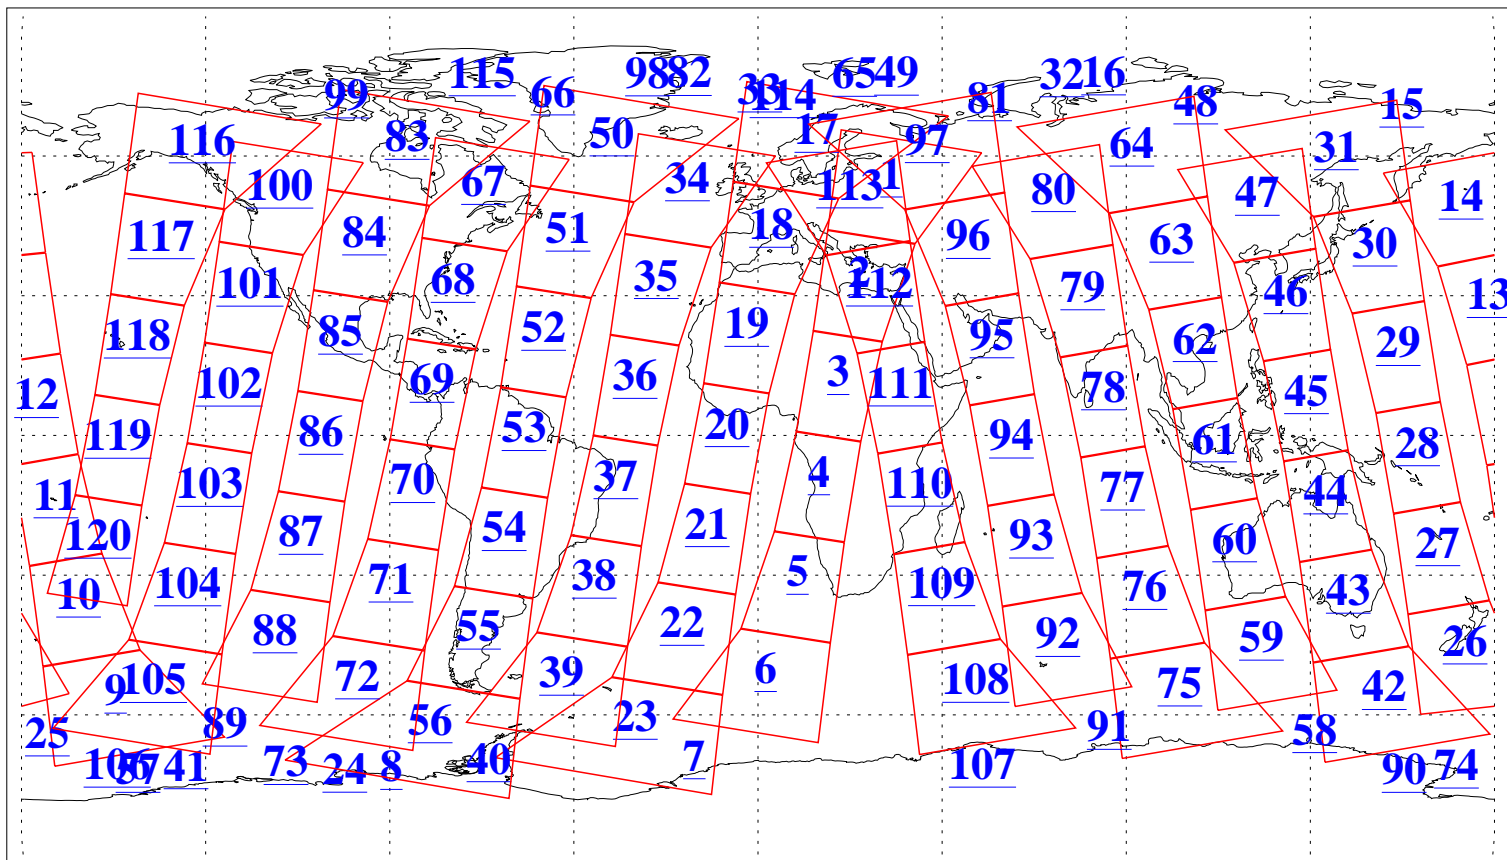

L1B Availability
AMSU Granules: 240
HSB Granules: 0
AIRS Granules: 240

31 Jan 2005
DoY 31
Aqua Day 1003
Granules: 1 to 120

Granules: 121 to 240

Legend: AMSU Available, HSB Available, AIRS Available

L1B Availability
AMSU Granules: 240
HSB Granules: 0
AIRS Granules: 240

31 Jan 2005
DoY 31
Aqua Day 1003
Ascending Granules

Descending Granules

Legend: AMSU Available, HSB Available, AIRS Available

L1B Availability
 AMSU Granules: 240
 HSB Granules: 0
 AIRS Granules: 240

31 Jan 2005
 DoY 31
 Aqua Day 1003

Northern Hemisphere Granules

Southern Hemisphere Granules

Legend: AMSU Available, HSB Available, AIRS Available