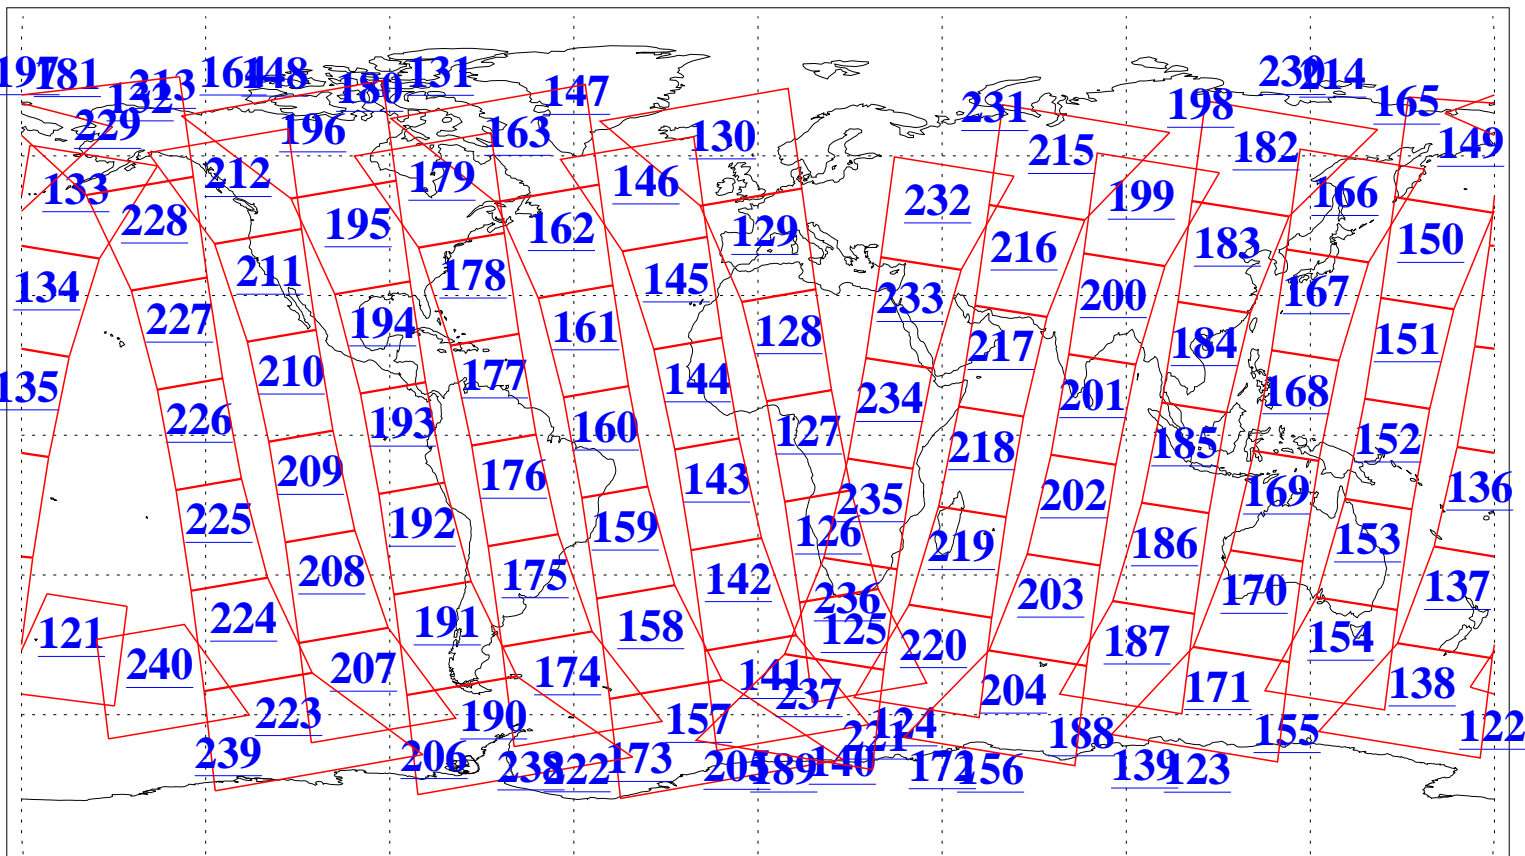

L1B Availability
AMSU Granules: 240
HSB Granules: 0
AIRS Granules: 240

31 Jan 2005
DoY 31
Aqua Day 1003
Granules: 1 to 120

Granules: 121 to 240

Legend: AMSU Available, HSB Available, AIRS Available

L1B Availability
AMSU Granules: 240
HSB Granules: 0
AIRS Granules: 240

31 Jan 2005
DoY 31
Aqua Day 1003
Ascending Granules

Descending Granules

Legend: AMSU Available, HSB Available, AIRS Available

L1B Availability
 AMSU Granules: 240
 HSB Granules: 0
 AIRS Granules: 240

31 Jan 2005
 DoY 31
 Aqua Day 1003

Northern Hemisphere Granules

Southern Hemisphere Granules

Legend: AMSU Available, HSB Available, AIRS Available