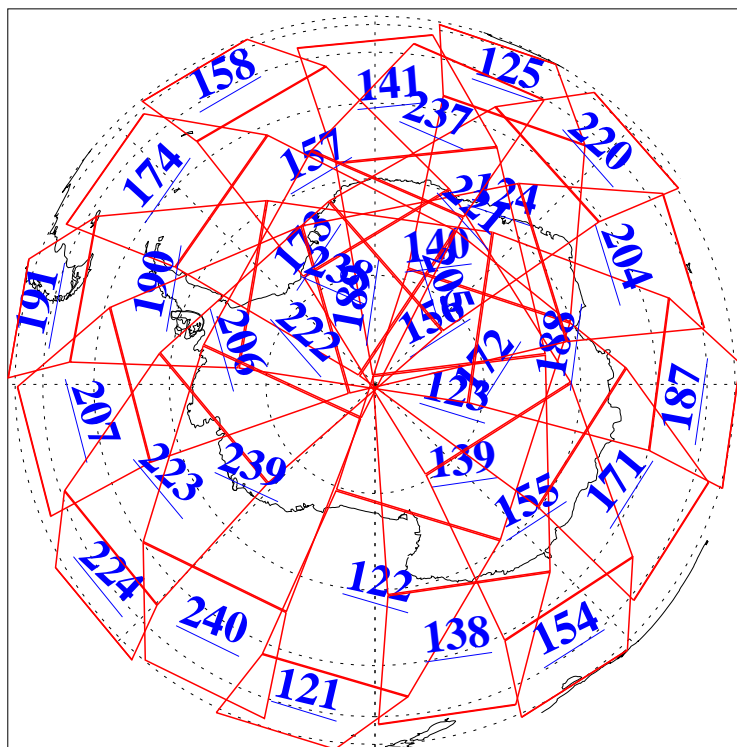

L1B Availability
AMSU Granules: 240
HSB Granules: 0
AIRS Granules: 240

31 Jan 2005
DoY 31
Aqua Day 1003
Granules: 1 to 120

Granules: 121 to 240

Legend: AMSU Available, HSB Available, AIRS Available

L1B Availability
AMSU Granules: 240
HSB Granules: 0
AIRS Granules: 240

31 Jan 2005
DoY 31
Aqua Day 1003
Ascending Granules

Descending Granules

Legend: AMSU Available, HSB Available, AIRS Available

L1B Availability
 AMSU Granules: 240
 HSB Granules: 0
 AIRS Granules: 240

31 Jan 2005
 DoY 31
 Aqua Day 1003

Northern Hemisphere Granules

Southern Hemisphere Granules

Legend: AMSU Available, HSB Available, AIRS Available