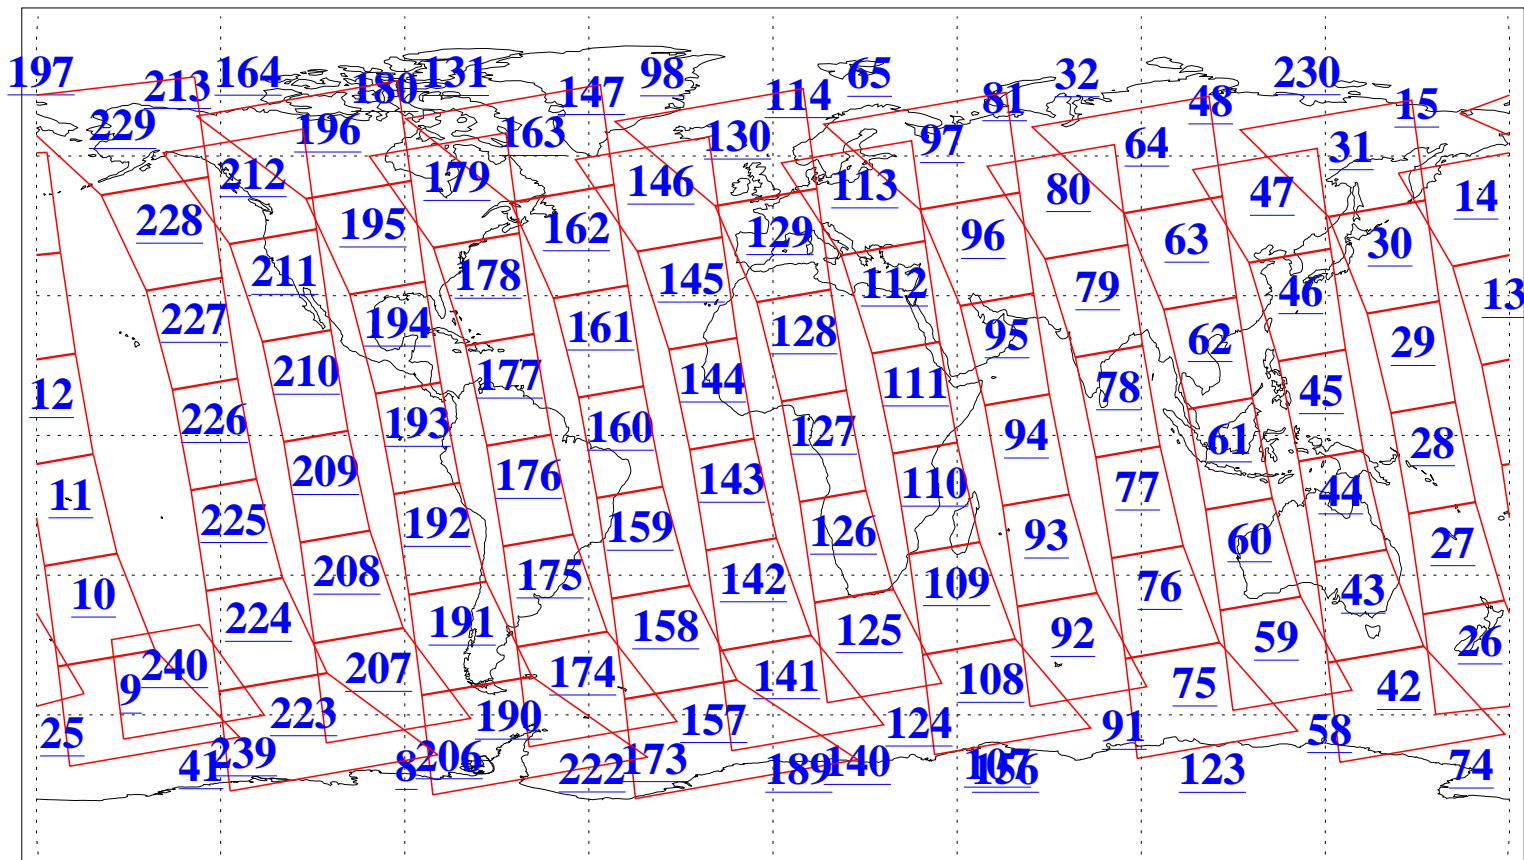

L1B Availability
AMSU Granules: 240
HSB Granules: 0
AIRS Granules: 240

31 Jan 2005
DoY 31
Aqua Day 1003
Granules: 1 to 120

Granules: 121 to 240

Legend: AMSU Available, HSB Available, AIRS Available

L1B Availability
AMSU Granules: 240
HSB Granules: 0
AIRS Granules: 240

31 Jan 2005
DoY 31
Aqua Day 1003
Ascending Granules

Descending Granules

Legend: AMSU Available, HSB Available, AIRS Available

L1B Availability
 AMSU Granules: 240
 HSB Granules: 0
 AIRS Granules: 240

31 Jan 2005
 DoY 31
 Aqua Day 1003

Northern Hemisphere Granules

Southern Hemisphere Granules

Legend: AMSU Available, HSB Available, AIRS Available