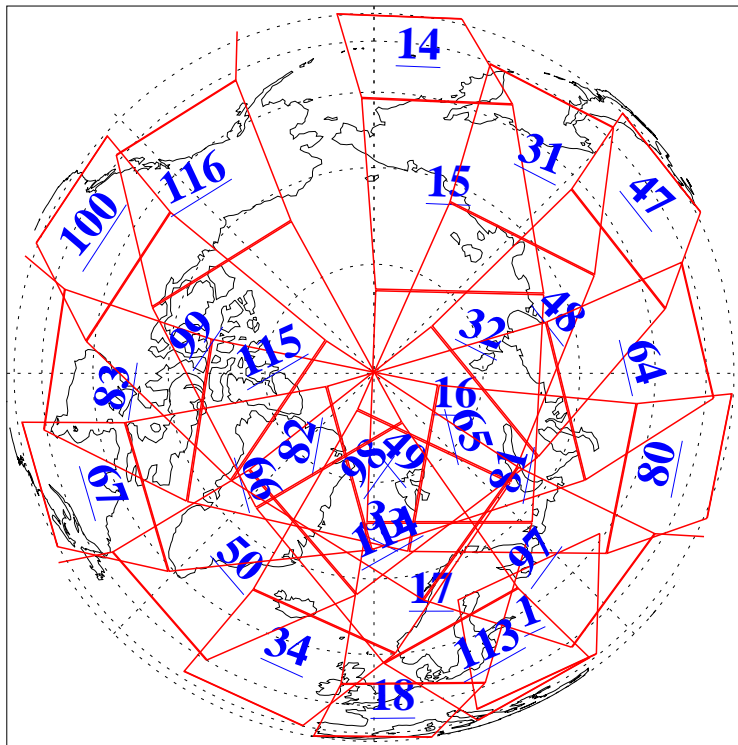

L1B Availability
AMSU Granules: 240
HSB Granules: 0
AIRS Granules: 240

31 Jan 2005
DoY 31
Aqua Day 1003
Granules: 1 to 120

Granules: 121 to 240

Legend: AMSU Available, HSB Available, AIRS Available

L1B Availability
AMSU Granules: 240
HSB Granules: 0
AIRS Granules: 240

31 Jan 2005
DoY 31
Aqua Day 1003
Ascending Granules

Descending Granules

Legend: AMSU Available, HSB Available, AIRS Available

L1B Availability
 AMSU Granules: 240
 HSB Granules: 0
 AIRS Granules: 240

31 Jan 2005
 DoY 31
 Aqua Day 1003

Northern Hemisphere Granules

Southern Hemisphere Granules

Legend: AMSU Available, HSB Available, AIRS Available