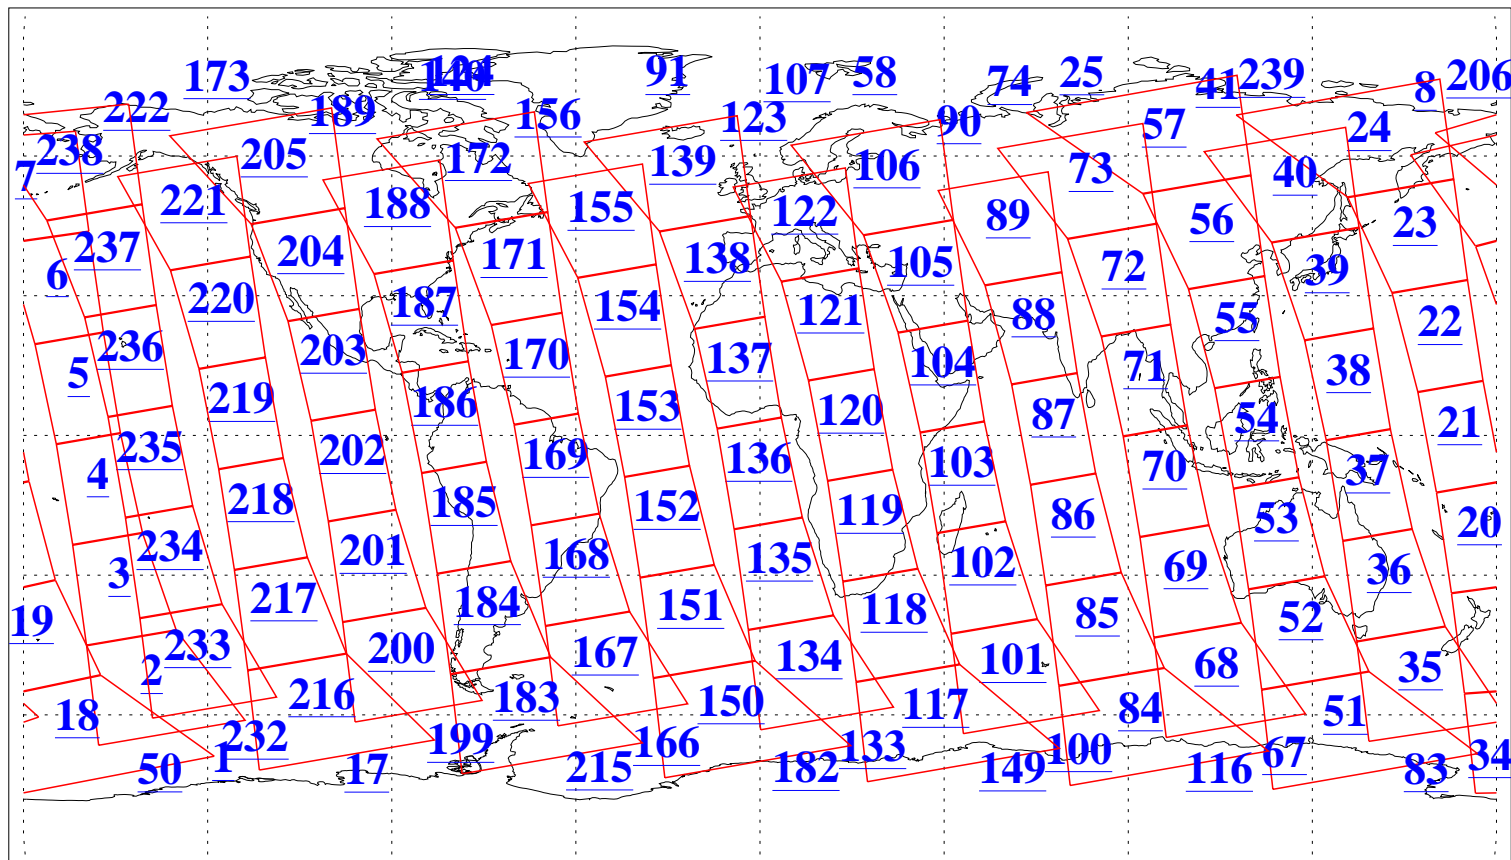

L1B Availability
AMSU Granules: 240
HSB Granules: 0
AIRS Granules: 240

30 Jan 2005
DoY 30
Aqua Day 1002
Granules: 1 to 120

Granules: 121 to 240

Legend: AMSU Available, HSB Available, AIRS Available

L1B Availability
AMSU Granules: 240
HSB Granules: 0
AIRS Granules: 240

30 Jan 2005
DoY 30
Aqua Day 1002

Ascending Granules

Descending Granules

Legend: AMSU Available, HSB Available, AIRS Available

L1B Availability
 AMSU Granules: 240
 HSB Granules: 0
 AIRS Granules: 240

30 Jan 2005
 DoY 30
 Aqua Day 1002

Northern Hemisphere Granules

Southern Hemisphere Granules

Legend: AMSU Available, HSB Available, AIRS Available