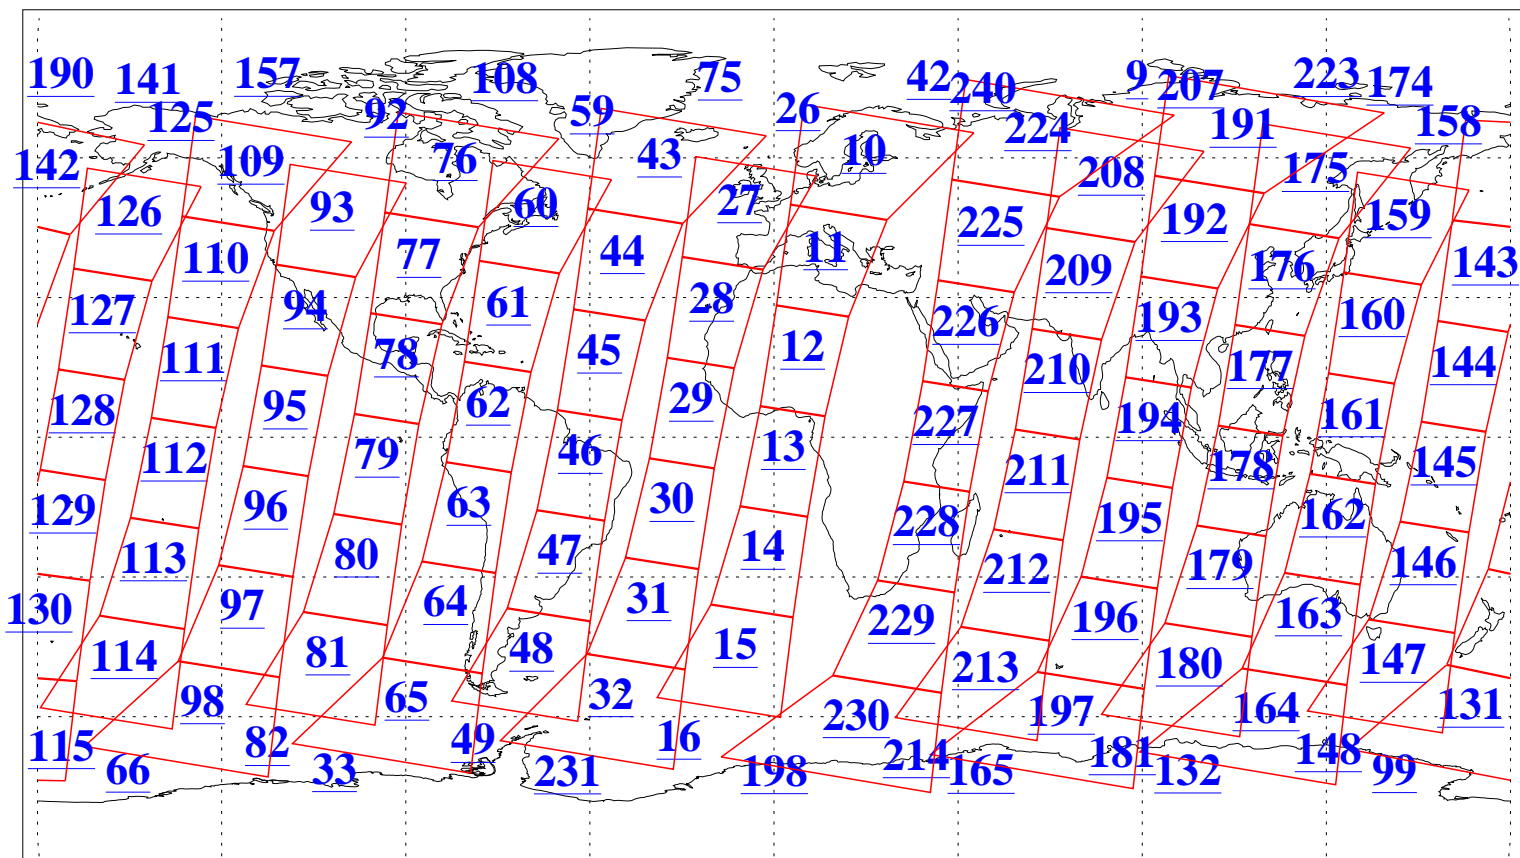

L1B Availability
AMSU Granules: 240
HSB Granules: 0
AIRS Granules: 240

30 Jan 2005
DoY 30
Aqua Day 1002
Granules: 1 to 120

Granules: 121 to 240

Legend: AMSU Available, HSB Available, AIRS Available

L1B Availability
AMSU Granules: 240
HSB Granules: 0
AIRS Granules: 240

30 Jan 2005
DoY 30
Aqua Day 1002

Ascending Granules

Descending Granules

Legend: AMSU Available, HSB Available, AIRS Available

L1B Availability
 AMSU Granules: 240
 HSB Granules: 0
 AIRS Granules: 240

30 Jan 2005
 DoY 30
 Aqua Day 1002

Northern Hemisphere Granules

Southern Hemisphere Granules

Legend: AMSU Available, HSB Available, AIRS Available