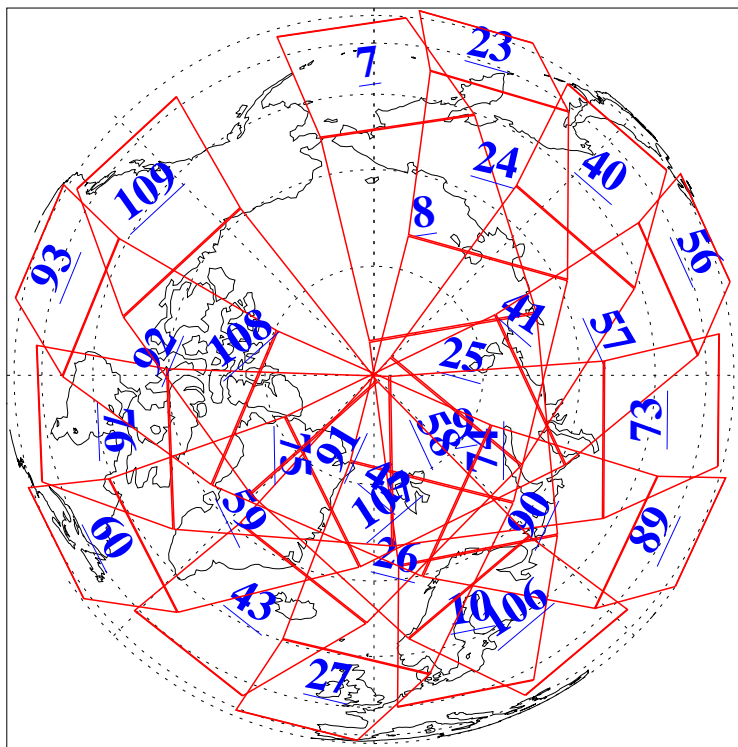

L1B Availability
AMSU Granules: 240
HSB Granules: 0
AIRS Granules: 240

30 Jan 2005
DoY 30
Aqua Day 1002
Granules: 1 to 120

Granules: 121 to 240

Legend: AMSU Available, HSB Available, AIRS Available

L1B Availability
AMSU Granules: 240
HSB Granules: 0
AIRS Granules: 240

30 Jan 2005
DoY 30
Aqua Day 1002

Ascending Granules

Descending Granules

Legend: AMSU Available, HSB Available, AIRS Available

L1B Availability
 AMSU Granules: 240
 HSB Granules: 0
 AIRS Granules: 240

30 Jan 2005
 DoY 30
 Aqua Day 1002

Northern Hemisphere Granules

Southern Hemisphere Granules

Legend: AMSU Available, HSB Available, AIRS Available