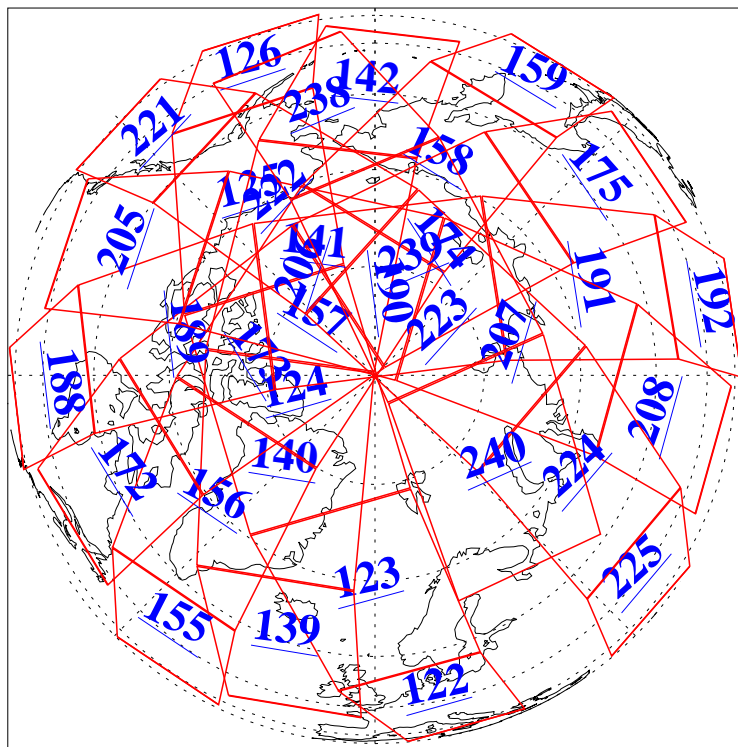

L1B Availability
AMSU Granules: 240
HSB Granules: 0
AIRS Granules: 240

30 Jan 2005
DoY 30
Aqua Day 1002
Granules: 1 to 120

Granules: 121 to 240

Legend: AMSU Available, HSB Available, AIRS Available

L1B Availability
AMSU Granules: 240
HSB Granules: 0
AIRS Granules: 240

30 Jan 2005
DoY 30
Aqua Day 1002

Ascending Granules

Descending Granules

Legend: AMSU Available, HSB Available, AIRS Available

L1B Availability
 AMSU Granules: 240
 HSB Granules: 0
 AIRS Granules: 240

30 Jan 2005
 DoY 30
 Aqua Day 1002

Northern Hemisphere Granules

Southern Hemisphere Granules

Legend: AMSU Available, HSB Available, AIRS Available