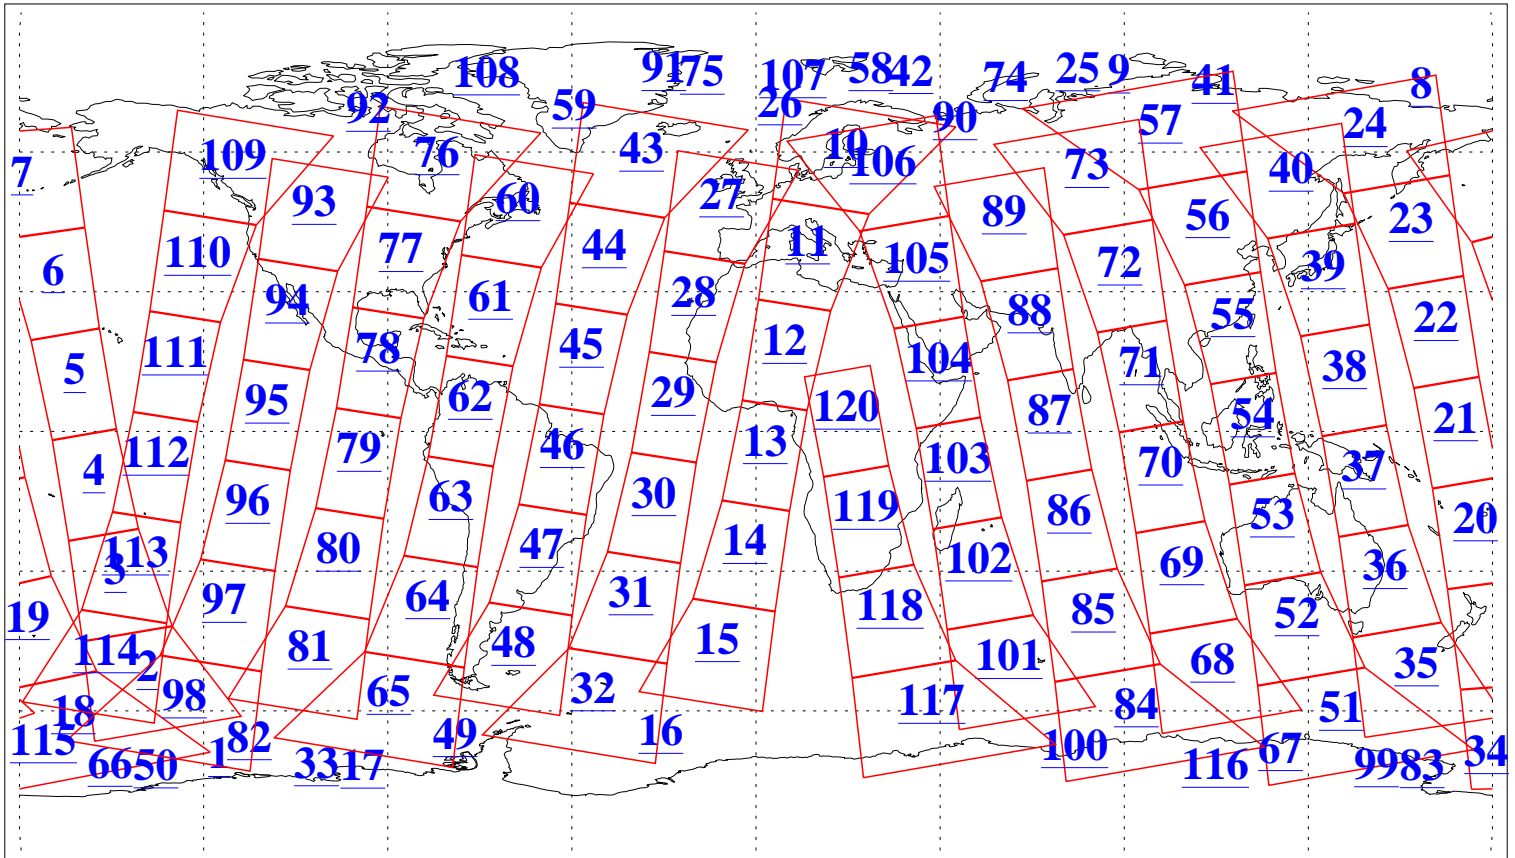

L1B Availability
AMSU Granules: 240
HSB Granules: 0
AIRS Granules: 240

30 Jan 2005
DoY 30
Aqua Day 1002
Granules: 1 to 120

Granules: 121 to 240

Legend: AMSU Available, HSB Available, AIRS Available

L1B Availability
AMSU Granules: 240
HSB Granules: 0
AIRS Granules: 240

30 Jan 2005
DoY 30
Aqua Day 1002

Ascending Granules

Descending Granules

Legend: AMSU Available, HSB Available, AIRS Available

L1B Availability
 AMSU Granules: 240
 HSB Granules: 0
 AIRS Granules: 240

30 Jan 2005
 DoY 30
 Aqua Day 1002

Northern Hemisphere Granules

Southern Hemisphere Granules

Legend: AMSU Available, HSB Available, AIRS Available