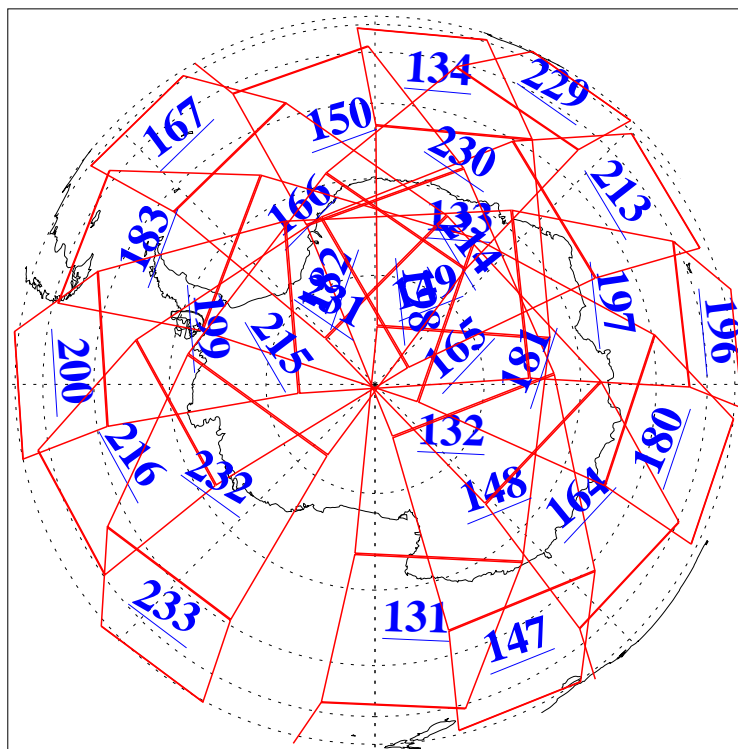

L1B Availability
AMSU Granules: 240
HSB Granules: 0
AIRS Granules: 240

30 Jan 2005
DoY 30
Aqua Day 1002
Granules: 1 to 120

Granules: 121 to 240

Legend: AMSU Available, HSB Available, AIRS Available

L1B Availability
AMSU Granules: 240
HSB Granules: 0
AIRS Granules: 240

30 Jan 2005
DoY 30
Aqua Day 1002

Ascending Granules

Descending Granules

Legend: AMSU Available, HSB Available, AIRS Available

L1B Availability
 AMSU Granules: 240
 HSB Granules: 0
 AIRS Granules: 240

30 Jan 2005
 DoY 30
 Aqua Day 1002

Northern Hemisphere Granules

Southern Hemisphere Granules

Legend: AMSU Available, HSB Available, AIRS Available