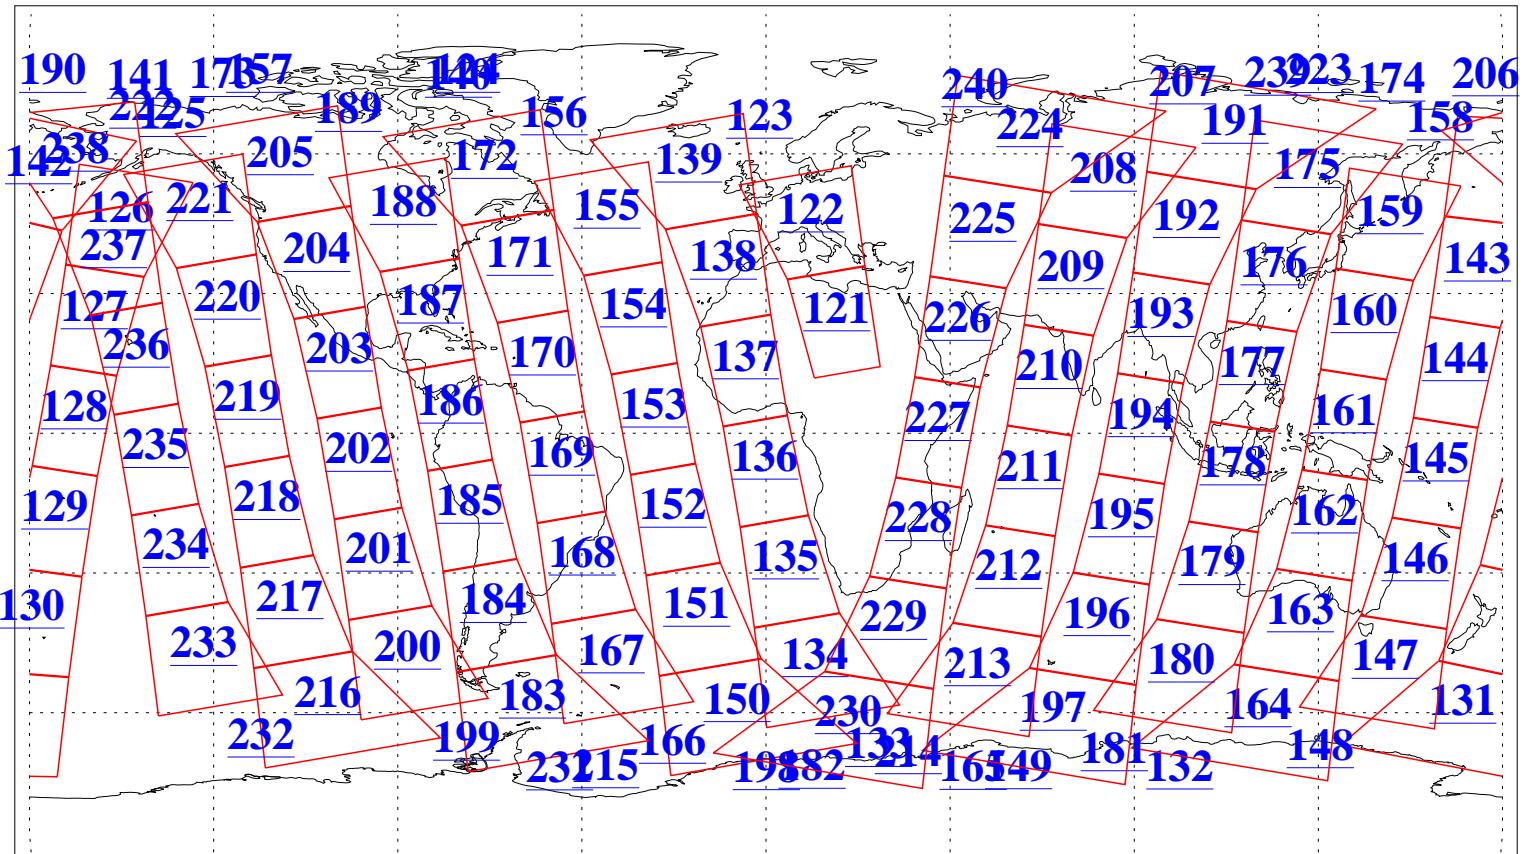

L1B Availability
AMSU Granules: 240
HSB Granules: 0
AIRS Granules: 240

30 Jan 2005
DoY 30
Aqua Day 1002
Granules: 1 to 120

Granules: 121 to 240

Legend: AMSU Available, HSB Available, AIRS Available

L1B Availability
AMSU Granules: 240
HSB Granules: 0
AIRS Granules: 240

30 Jan 2005
DoY 30
Aqua Day 1002

Ascending Granules

Descending Granules

Legend: AMSU Available, HSB Available, AIRS Available

L1B Availability
 AMSU Granules: 240
 HSB Granules: 0
 AIRS Granules: 240

30 Jan 2005
 DoY 30
 Aqua Day 1002