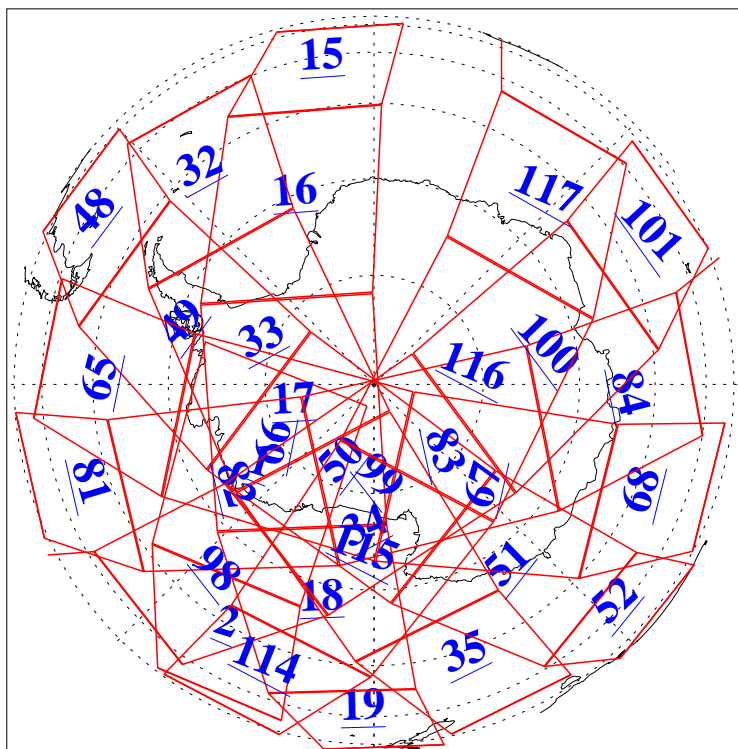

L1B Availability
AMSU Granules: 240
HSB Granules: 0
AIRS Granules: 240

30 Jan 2005
DoY 30
Aqua Day 1002
Granules: 1 to 120

Granules: 121 to 240

Legend: AMSU Available, HSB Available, AIRS Available

L1B Availability
AMSU Granules: 240
HSB Granules: 0
AIRS Granules: 240

30 Jan 2005
DoY 30
Aqua Day 1002

Ascending Granules

Descending Granules

Legend: AMSU Available, HSB Available, AIRS Available

L1B Availability
 AMSU Granules: 240
 HSB Granules: 0
 AIRS Granules: 240

30 Jan 2005
 DoY 30
 Aqua Day 1002

Northern Hemisphere Granules

Southern Hemisphere Granules

Legend: AMSU Available, HSB Available, AIRS Available